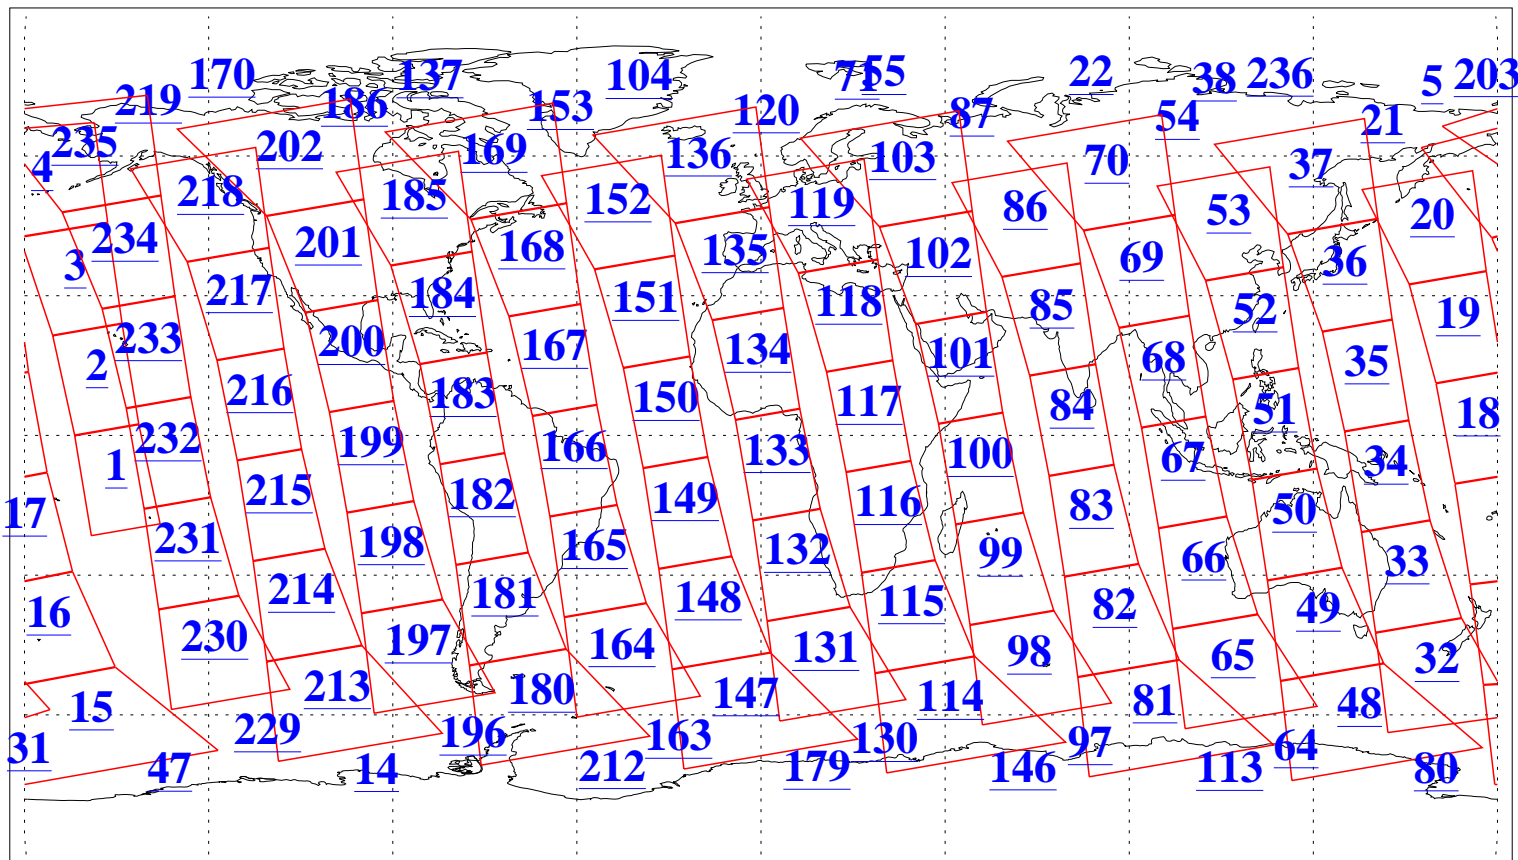

L1B Availability
AMSU Granules: 240
HSB Granules: 0
AIRS Granules: 240

25 Jan 2005
DoY 25
Aqua Day 997
Granules: 1 to 120

Granules: 121 to 240

Legend: AMSU Available, HSB Available, AIRS Available

L1B Availability
AMSU Granules: 240
HSB Granules: 0
AIRS Granules: 240

25 Jan 2005
DoY 25
Aqua Day 997

Ascending Granules

Descending Granules

Legend: AMSU Available, HSB Available, AIRS Available

L1B Availability
 AMSU Granules: 240
 HSB Granules: 0
 AIRS Granules: 240

25 Jan 2005
 DoY 25
 Aqua Day 997

Northern Hemisphere Granules

Southern Hemisphere Granules

Legend: AMSU Available, HSB Available, AIRS Available