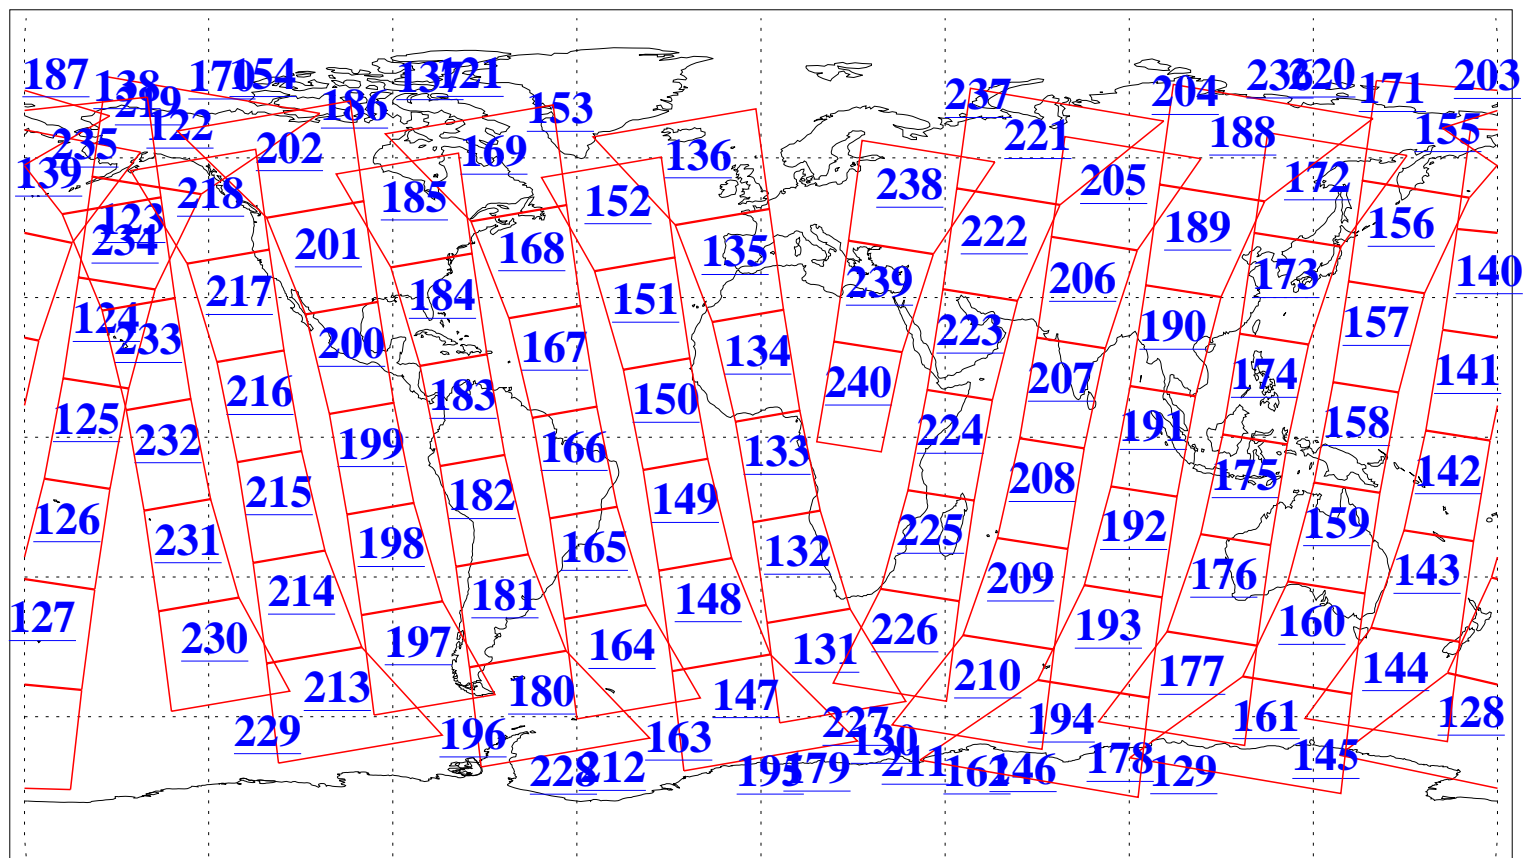

L1B Availability
AMSU Granules: 240
HSB Granules: 0
AIRS Granules: 240

25 Jan 2005
DoY 25
Aqua Day 997
Granules: 1 to 120

Granules: 121 to 240

Legend: AMSU Available, HSB Available, AIRS Available

L1B Availability
AMSU Granules: 240
HSB Granules: 0
AIRS Granules: 240

25 Jan 2005
DoY 25
Aqua Day 997

Ascending Granules

Descending Granules

Legend: AMSU Available, HSB Available, AIRS Available

L1B Availability
 AMSU Granules: 240
 HSB Granules: 0
 AIRS Granules: 240

25 Jan 2005
 DoY 25
 Aqua Day 997

Northern Hemisphere Granules

Southern Hemisphere Granules

Legend: AMSU Available, HSB Available, AIRS Available