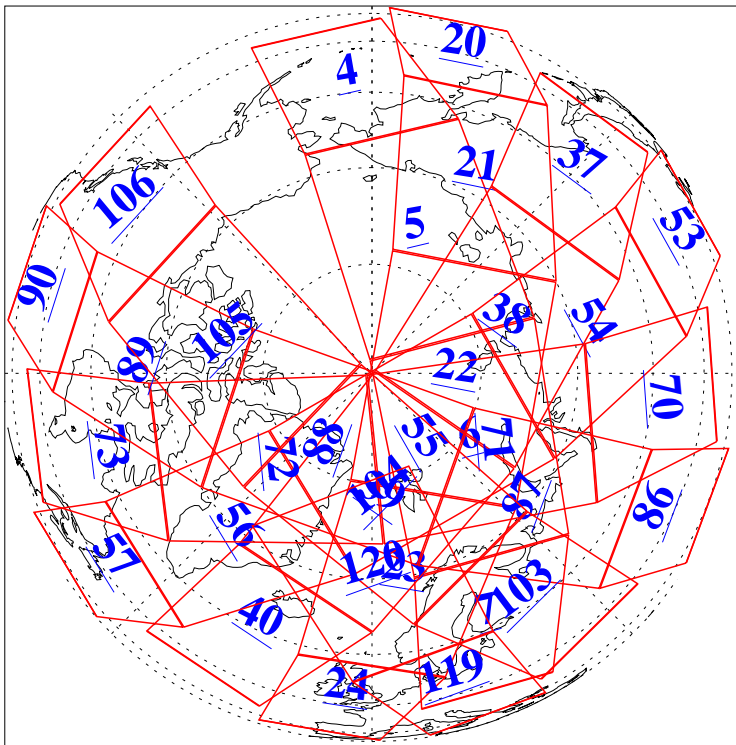

L1B Availability
AMSU Granules: 240
HSB Granules: 0
AIRS Granules: 240

25 Jan 2005
DoY 25
Aqua Day 997
Granules: 1 to 120

Granules: 121 to 240

Legend: AMSU Available, HSB Available, AIRS Available

L1B Availability
AMSU Granules: 240
HSB Granules: 0
AIRS Granules: 240

25 Jan 2005
DoY 25
Aqua Day 997

Ascending Granules

Descending Granules

Legend: AMSU Available, HSB Available, AIRS Available

L1B Availability
 AMSU Granules: 240
 HSB Granules: 0
 AIRS Granules: 240

25 Jan 2005
 DoY 25
 Aqua Day 997

Northern Hemisphere Granules

Southern Hemisphere Granules

Legend: AMSU Available, HSB Available, AIRS Available