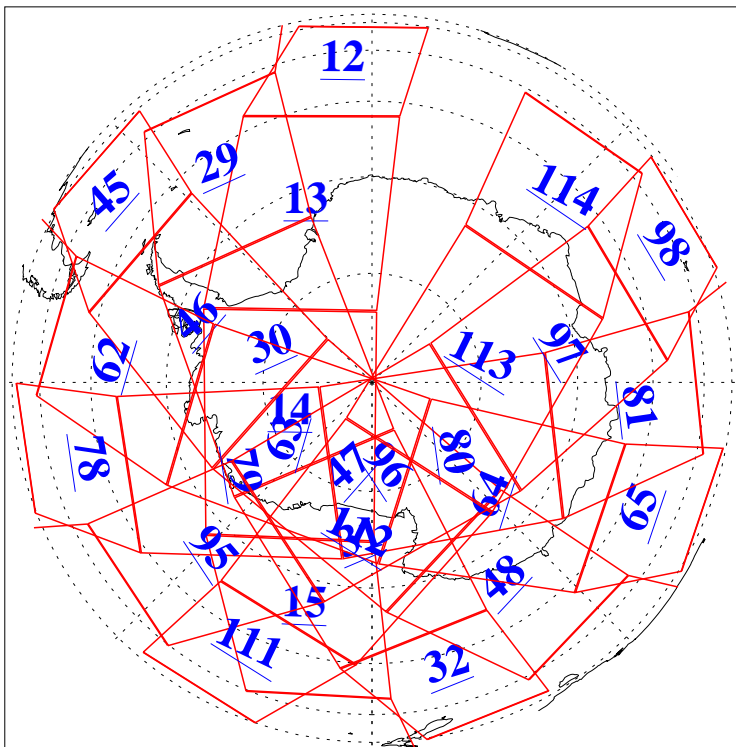

L1B Availability
AMSU Granules: 240
HSB Granules: 0
AIRS Granules: 240

25 Jan 2005
DoY 25
Aqua Day 997
Granules: 1 to 120

Granules: 121 to 240

Legend: AMSU Available, HSB Available, AIRS Available

L1B Availability
AMSU Granules: 240
HSB Granules: 0
AIRS Granules: 240

25 Jan 2005
DoY 25
Aqua Day 997

Ascending Granules

Descending Granules

Legend: AMSU Available, HSB Available, AIRS Available

L1B Availability
 AMSU Granules: 240
 HSB Granules: 0
 AIRS Granules: 240

25 Jan 2005
 DoY 25
 Aqua Day 997

Northern Hemisphere Granules

Southern Hemisphere Granules

Legend: AMSU Available, HSB Available, AIRS Available