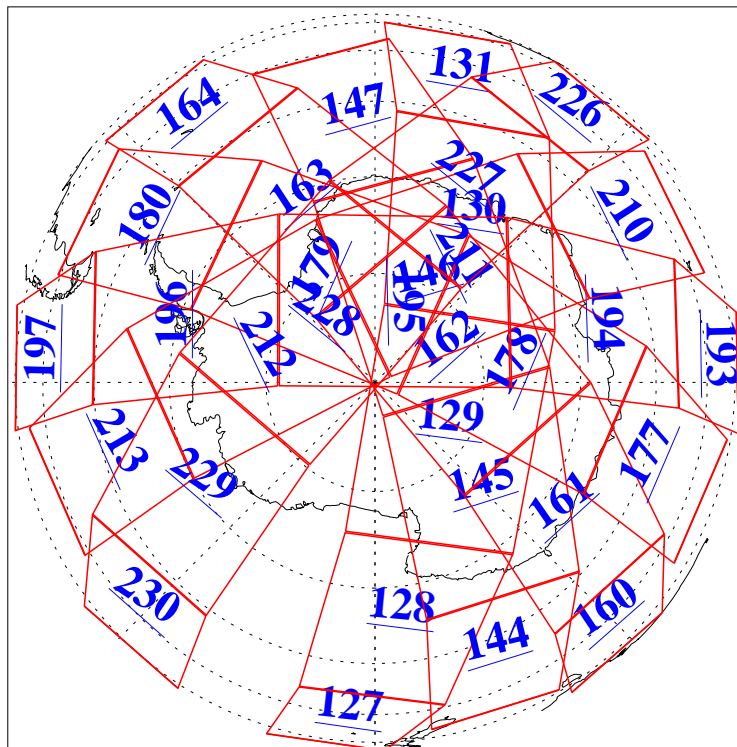

L1B Availability
AMSU Granules: 240
HSB Granules: 0
AIRS Granules: 240

25 Jan 2005
DoY 25
Aqua Day 997
Granules: 1 to 120

Granules: 121 to 240

Legend: AMSU Available, HSB Available, AIRS Available

L1B Availability
AMSU Granules: 240
HSB Granules: 0
AIRS Granules: 240

25 Jan 2005
DoY 25
Aqua Day 997

Ascending Granules

Descending Granules

Legend: AMSU Available, HSB Available, AIRS Available

L1B Availability
 AMSU Granules: 240
 HSB Granules: 0
 AIRS Granules: 240

25 Jan 2005
 DoY 25
 Aqua Day 997

Northern Hemisphere Granules

Southern Hemisphere Granules

Legend: AMSU Available, HSB Available, AIRS Available