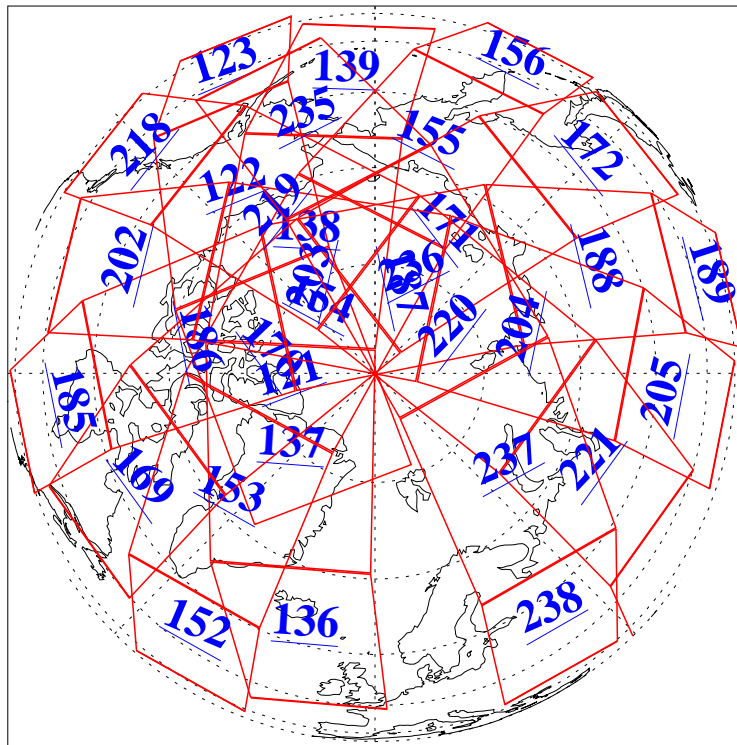

L1B Availability
AMSU Granules: 240
HSB Granules: 0
AIRS Granules: 240

25 Jan 2005
DoY 25
Aqua Day 997
Granules: 1 to 120

Granules: 121 to 240

Legend: AMSU Available, HSB Available, AIRS Available

L1B Availability
AMSU Granules: 240
HSB Granules: 0
AIRS Granules: 240

25 Jan 2005
DoY 25
Aqua Day 997

Ascending Granules

Descending Granules

Legend: AMSU Available, HSB Available, AIRS Available

L1B Availability
 AMSU Granules: 240
 HSB Granules: 0
 AIRS Granules: 240

25 Jan 2005
 DoY 25
 Aqua Day 997

Northern Hemisphere Granules

Southern Hemisphere Granules

Legend: AMSU Available, HSB Available, AIRS Available