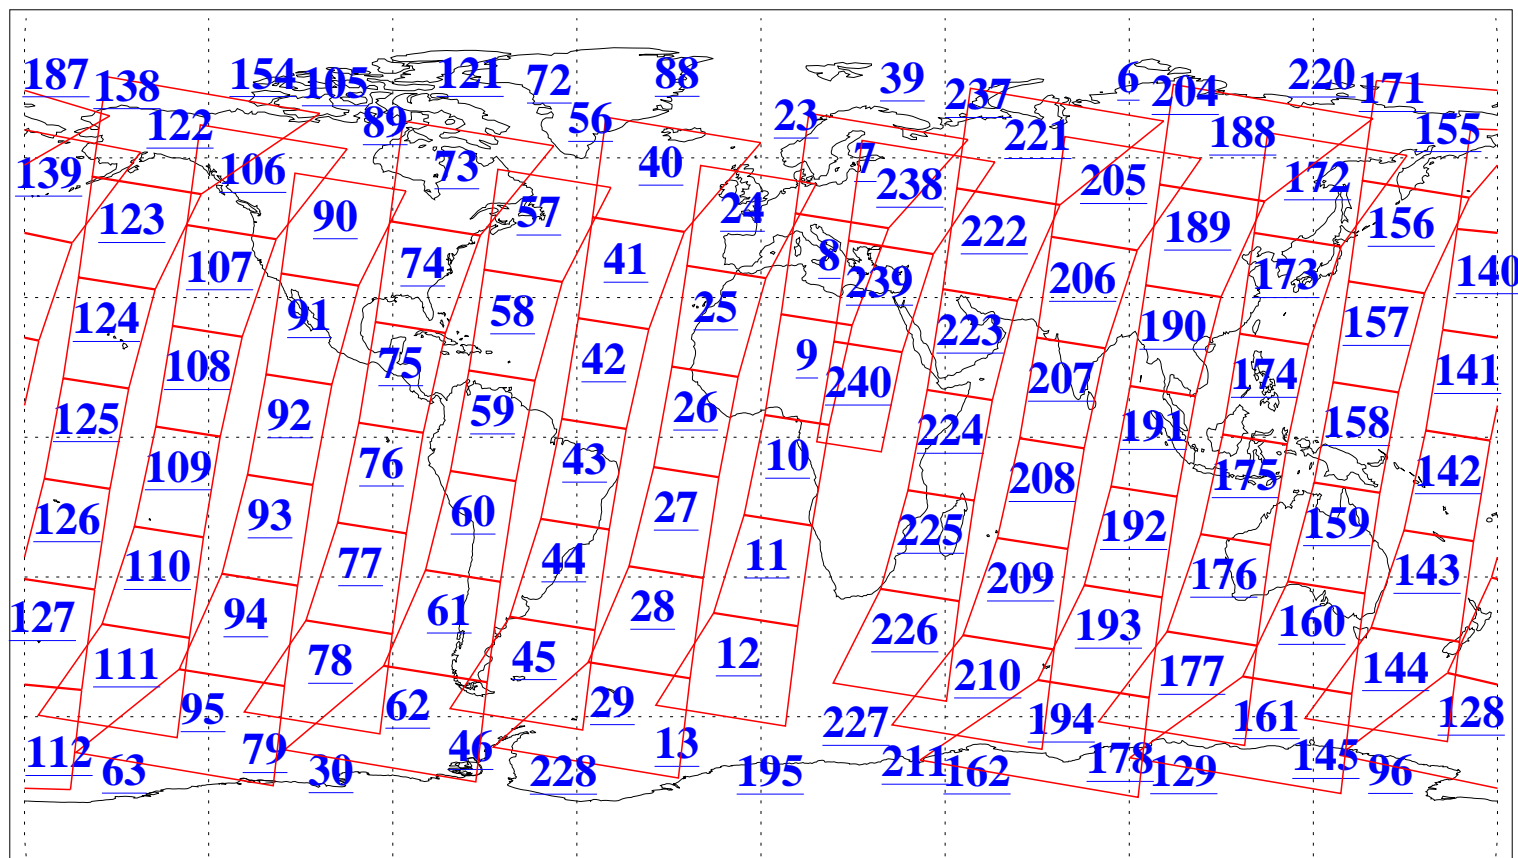

L1B Availability
AMSU Granules: 240
HSB Granules: 0
AIRS Granules: 240

25 Jan 2005
DoY 25
Aqua Day 997
Granules: 1 to 120

Granules: 121 to 240

Legend: AMSU Available, HSB Available, AIRS Available

L1B Availability
AMSU Granules: 240
HSB Granules: 0
AIRS Granules: 240

25 Jan 2005
DoY 25
Aqua Day 997

Ascending Granules

Descending Granules

Legend: AMSU Available, HSB Available, AIRS Available

L1B Availability
 AMSU Granules: 240
 HSB Granules: 0
 AIRS Granules: 240

25 Jan 2005
 DoY 25
 Aqua Day 997

Northern Hemisphere Granules

Southern Hemisphere Granules

Legend: AMSU Available, HSB Available, AIRS Available