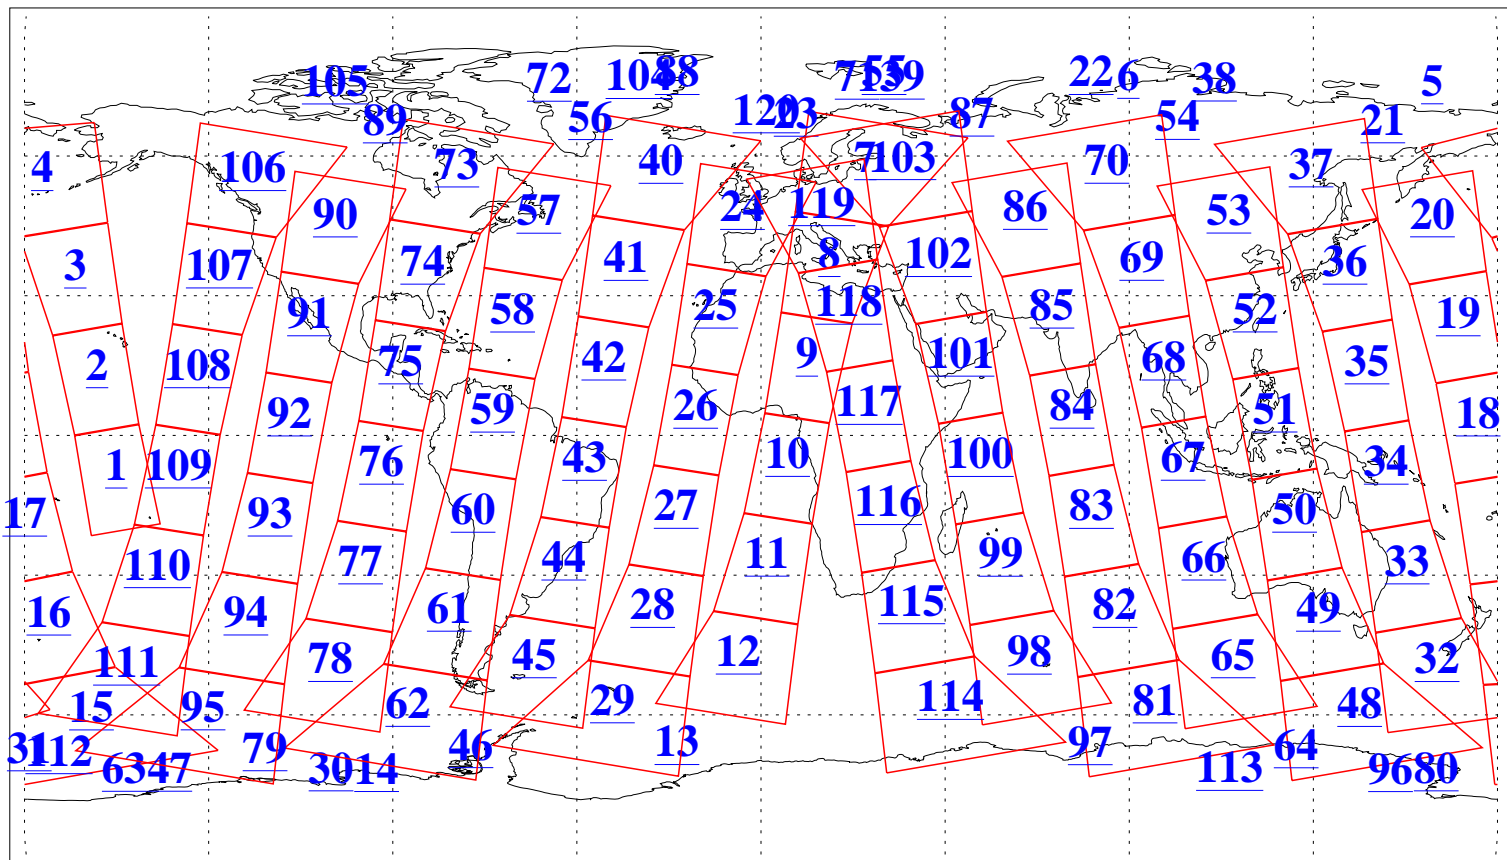

L1B Availability
AMSU Granules: 240
HSB Granules: 0
AIRS Granules: 240

25 Jan 2005
DoY 25
Aqua Day 997
Granules: 1 to 120

Granules: 121 to 240

Legend: AMSU Available, HSB Available, AIRS Available

L1B Availability
AMSU Granules: 240
HSB Granules: 0
AIRS Granules: 240

25 Jan 2005
DoY 25
Aqua Day 997

Ascending Granules

Descending Granules

Legend: AMSU Available, HSB Available, AIRS Available

L1B Availability
 AMSU Granules: 240
 HSB Granules: 0
 AIRS Granules: 240

25 Jan 2005
 DoY 25
 Aqua Day 997

Northern Hemisphere Granules

Southern Hemisphere Granules

Legend: AMSU Available, HSB Available, AIRS Available