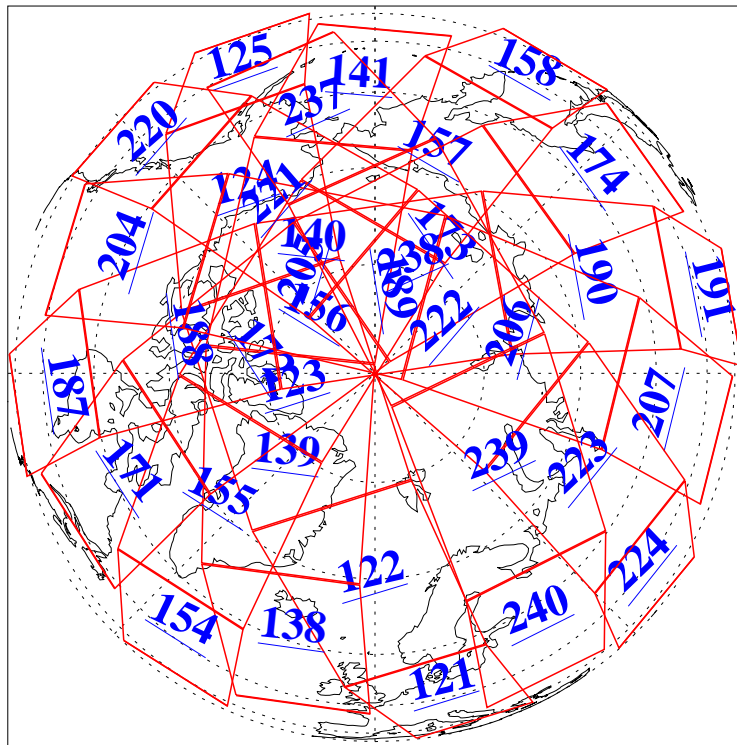

L1B Availability
AMSU Granules: 240
HSB Granules: 0
AIRS Granules: 240

23 Jan 2005
DoY 23
Aqua Day 995
Granules: 1 to 120

Granules: 121 to 240

Legend: AMSU Available, HSB Available, AIRS Available

L1B Availability
AMSU Granules: 240
HSB Granules: 0
AIRS Granules: 240

23 Jan 2005
DoY 23
Aqua Day 995

Ascending Granules

Descending Granules

Legend: AMSU Available, HSB Available, AIRS Available

L1B Availability
 AMSU Granules: 240
 HSB Granules: 0
 AIRS Granules: 240

23 Jan 2005
 DoY 23
 Aqua Day 995

Northern Hemisphere Granules

Southern Hemisphere Granules

Legend: AMSU Available, HSB Available, AIRS Available