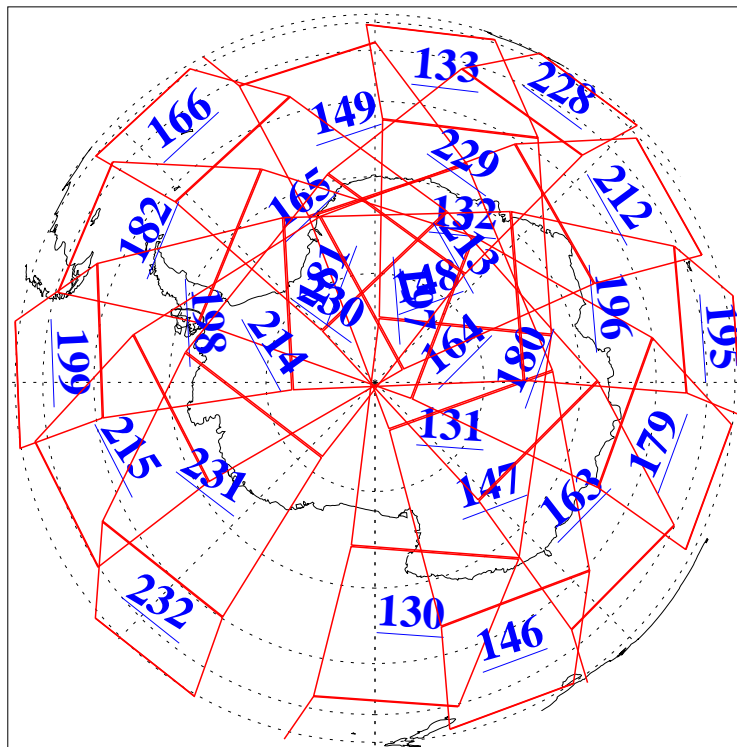

L1B Availability
AMSU Granules: 240
HSB Granules: 0
AIRS Granules: 240

23 Jan 2005
DoY 23
Aqua Day 995
Granules: 1 to 120

Granules: 121 to 240

Legend: AMSU Available, HSB Available, AIRS Available

L1B Availability
AMSU Granules: 240
HSB Granules: 0
AIRS Granules: 240

23 Jan 2005
DoY 23
Aqua Day 995

Ascending Granules

Descending Granules

Legend: AMSU Available, HSB Available, AIRS Available

L1B Availability
 AMSU Granules: 240
 HSB Granules: 0
 AIRS Granules: 240

23 Jan 2005
 DoY 23
 Aqua Day 995

Northern Hemisphere Granules

Southern Hemisphere Granules

Legend: AMSU Available, HSB Available, AIRS Available