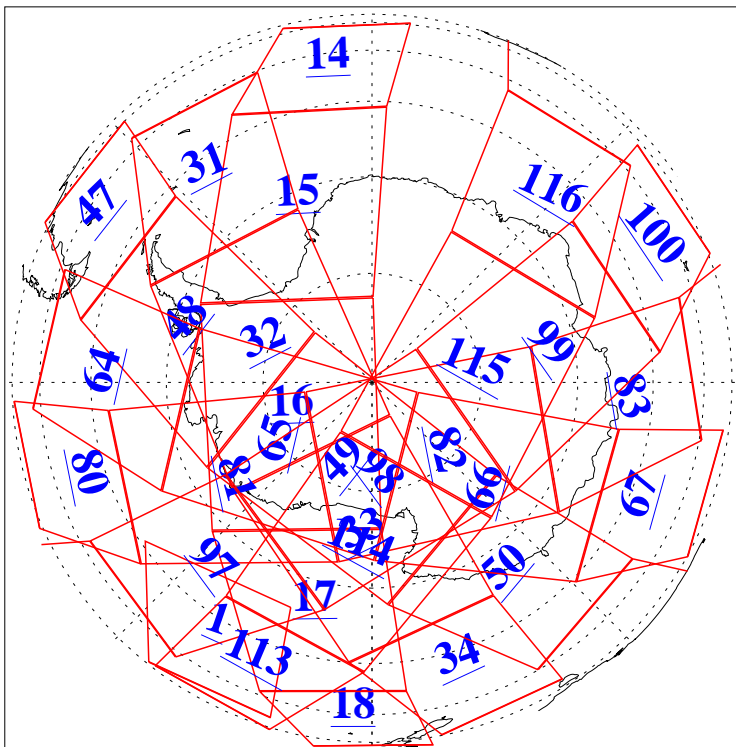

L1B Availability
AMSU Granules: 240
HSB Granules: 0
AIRS Granules: 240

23 Jan 2005
DoY 23
Aqua Day 995
Granules: 1 to 120

Granules: 121 to 240

Legend: AMSU Available, HSB Available, AIRS Available

L1B Availability
AMSU Granules: 240
HSB Granules: 0
AIRS Granules: 240

23 Jan 2005
DoY 23
Aqua Day 995

Ascending Granules

Descending Granules

Legend: AMSU Available, HSB Available, AIRS Available

L1B Availability
 AMSU Granules: 240
 HSB Granules: 0
 AIRS Granules: 240

23 Jan 2005
 DoY 23
 Aqua Day 995

Northern Hemisphere Granules

Southern Hemisphere Granules

Legend: AMSU Available, HSB Available, AIRS Available