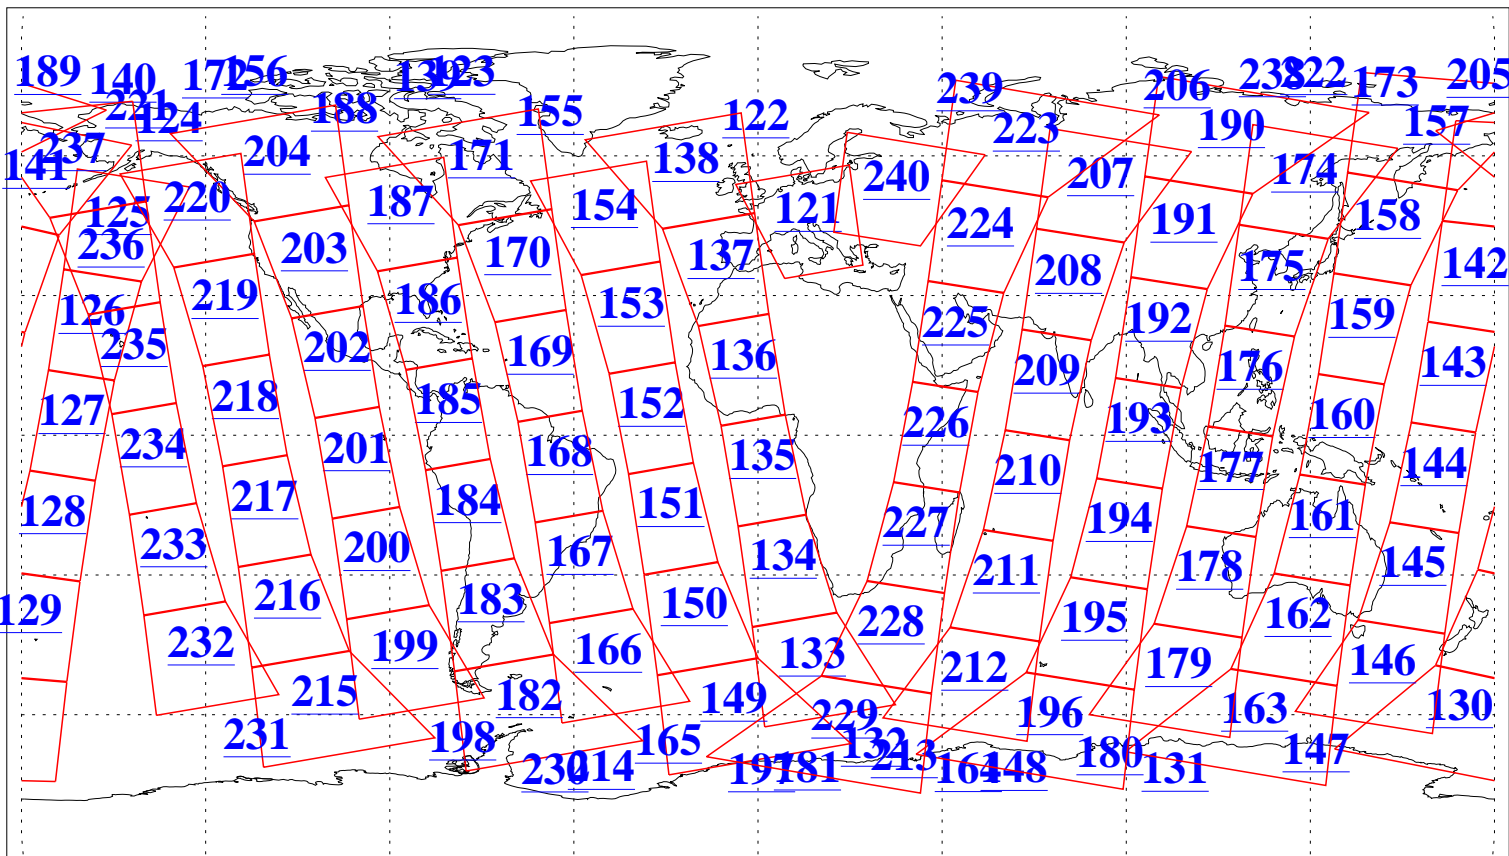

L1B Availability
AMSU Granules: 240
HSB Granules: 0
AIRS Granules: 240

23 Jan 2005
DoY 23
Aqua Day 995
Granules: 1 to 120

Granules: 121 to 240

Legend: AMSU Available, HSB Available, AIRS Available

L1B Availability
AMSU Granules: 240
HSB Granules: 0
AIRS Granules: 240

23 Jan 2005
DoY 23
Aqua Day 995

Ascending Granules

Descending Granules

Legend: AMSU Available, HSB Available, AIRS Available

L1B Availability
 AMSU Granules: 240
 HSB Granules: 0
 AIRS Granules: 240

23 Jan 2005
 DoY 23
 Aqua Day 995