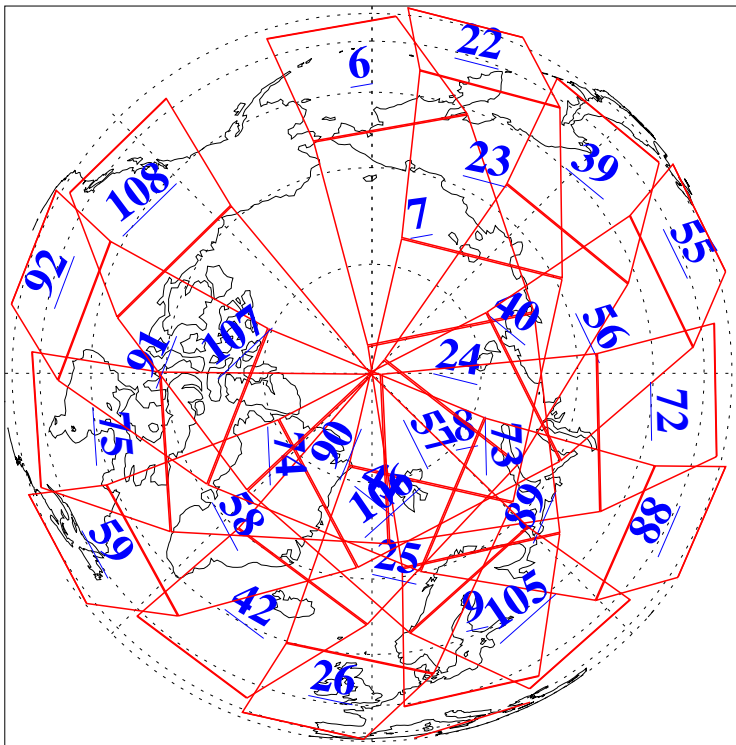

L1B Availability
AMSU Granules: 240
HSB Granules: 0
AIRS Granules: 240

23 Jan 2005
DoY 23
Aqua Day 995
Granules: 1 to 120

Granules: 121 to 240

Legend: AMSU Available, HSB Available, AIRS Available

L1B Availability
AMSU Granules: 240
HSB Granules: 0
AIRS Granules: 240

23 Jan 2005
DoY 23
Aqua Day 995

Ascending Granules

Descending Granules

Legend: AMSU Available, HSB Available, AIRS Available

L1B Availability
 AMSU Granules: 240
 HSB Granules: 0
 AIRS Granules: 240

23 Jan 2005
 DoY 23
 Aqua Day 995

Northern Hemisphere Granules

Southern Hemisphere Granules

Legend: AMSU Available, HSB Available, AIRS Available