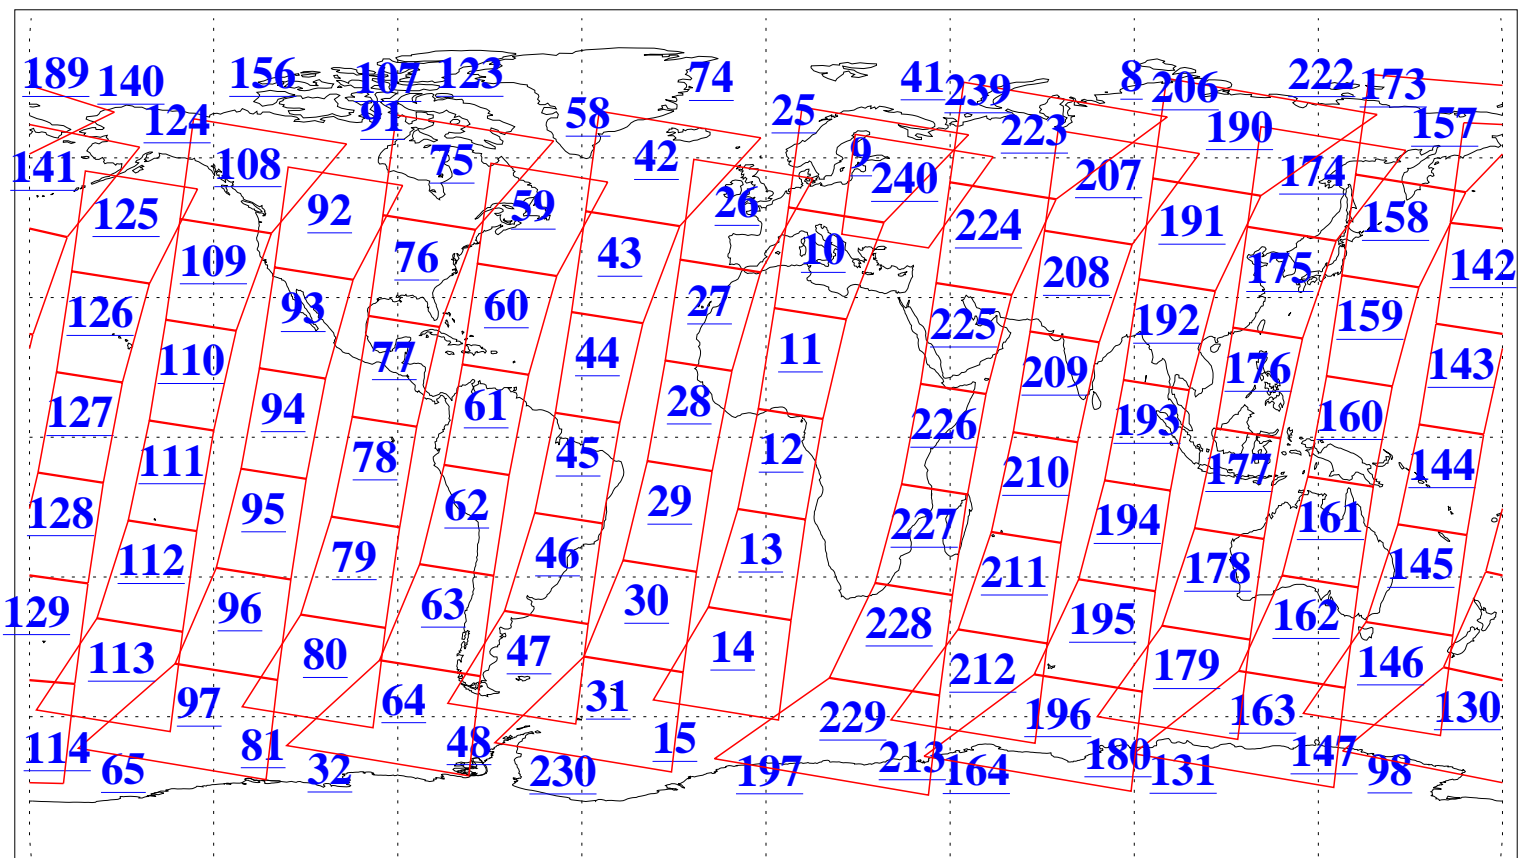

L1B Availability
AMSU Granules: 240
HSB Granules: 0
AIRS Granules: 240

23 Jan 2005
DoY 23
Aqua Day 995
Granules: 1 to 120

Granules: 121 to 240

Legend: AMSU Available, HSB Available, AIRS Available

L1B Availability
AMSU Granules: 240
HSB Granules: 0
AIRS Granules: 240

23 Jan 2005
DoY 23
Aqua Day 995

Ascending Granules

Descending Granules

Legend: AMSU Available, HSB Available, AIRS Available

L1B Availability
 AMSU Granules: 240
 HSB Granules: 0
 AIRS Granules: 240

23 Jan 2005
 DoY 23
 Aqua Day 995

Northern Hemisphere Granules

Southern Hemisphere Granules

Legend: AMSU Available, HSB Available, AIRS Available