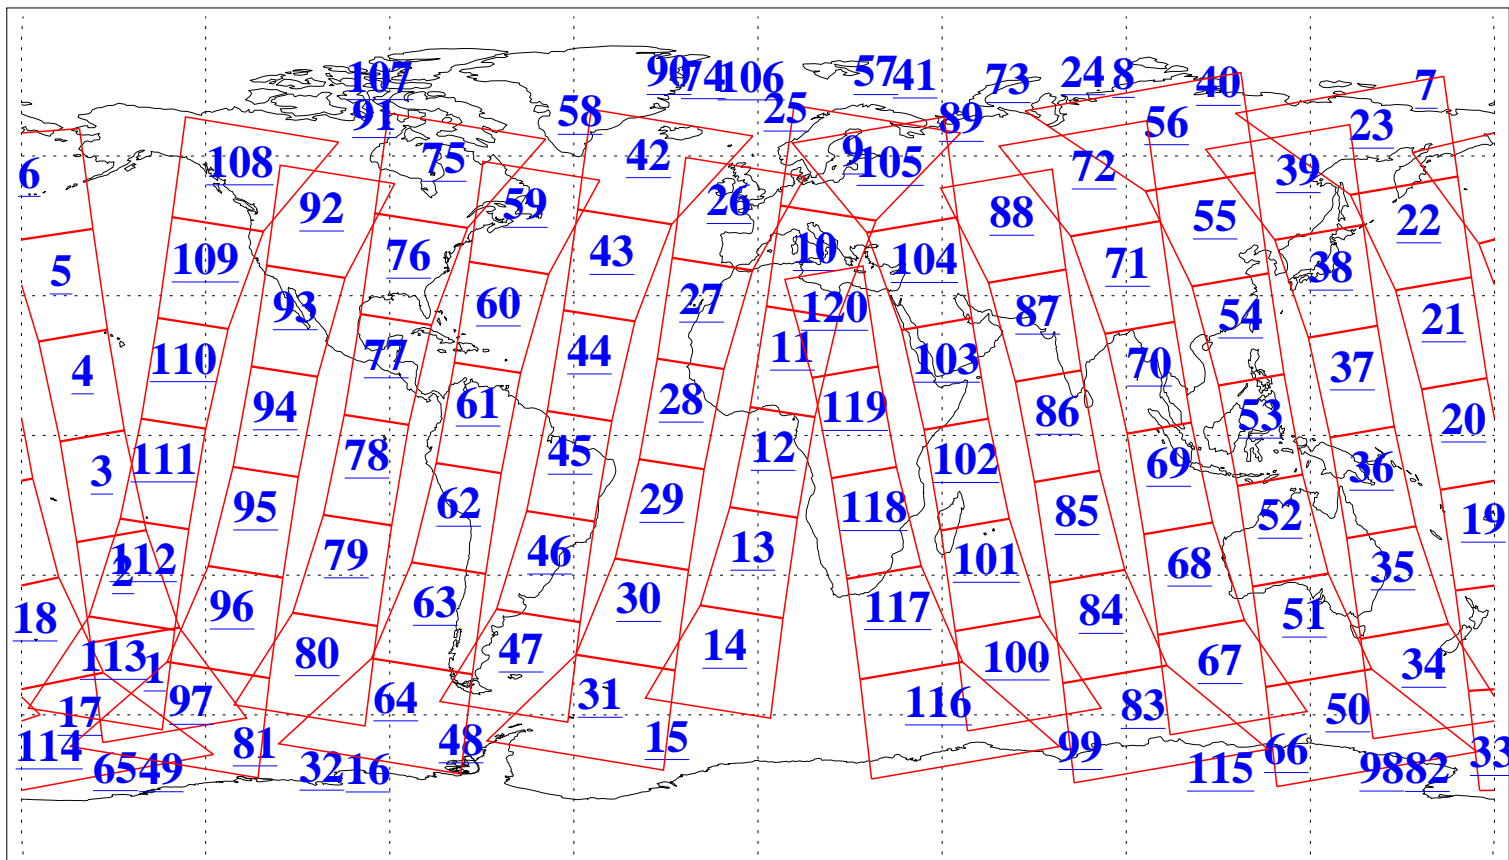

L1B Availability
AMSU Granules: 240
HSB Granules: 0
AIRS Granules: 240

23 Jan 2005
DoY 23
Aqua Day 995
Granules: 1 to 120

Granules: 121 to 240

Legend: AMSU Available, HSB Available, AIRS Available

L1B Availability
AMSU Granules: 240
HSB Granules: 0
AIRS Granules: 240

23 Jan 2005
DoY 23
Aqua Day 995

Ascending Granules

Descending Granules

Legend: AMSU Available, HSB Available, AIRS Available

L1B Availability
 AMSU Granules: 240
 HSB Granules: 0
 AIRS Granules: 240

23 Jan 2005
 DoY 23
 Aqua Day 995

Northern Hemisphere Granules

Southern Hemisphere Granules

Legend: AMSU Available, HSB Available, AIRS Available