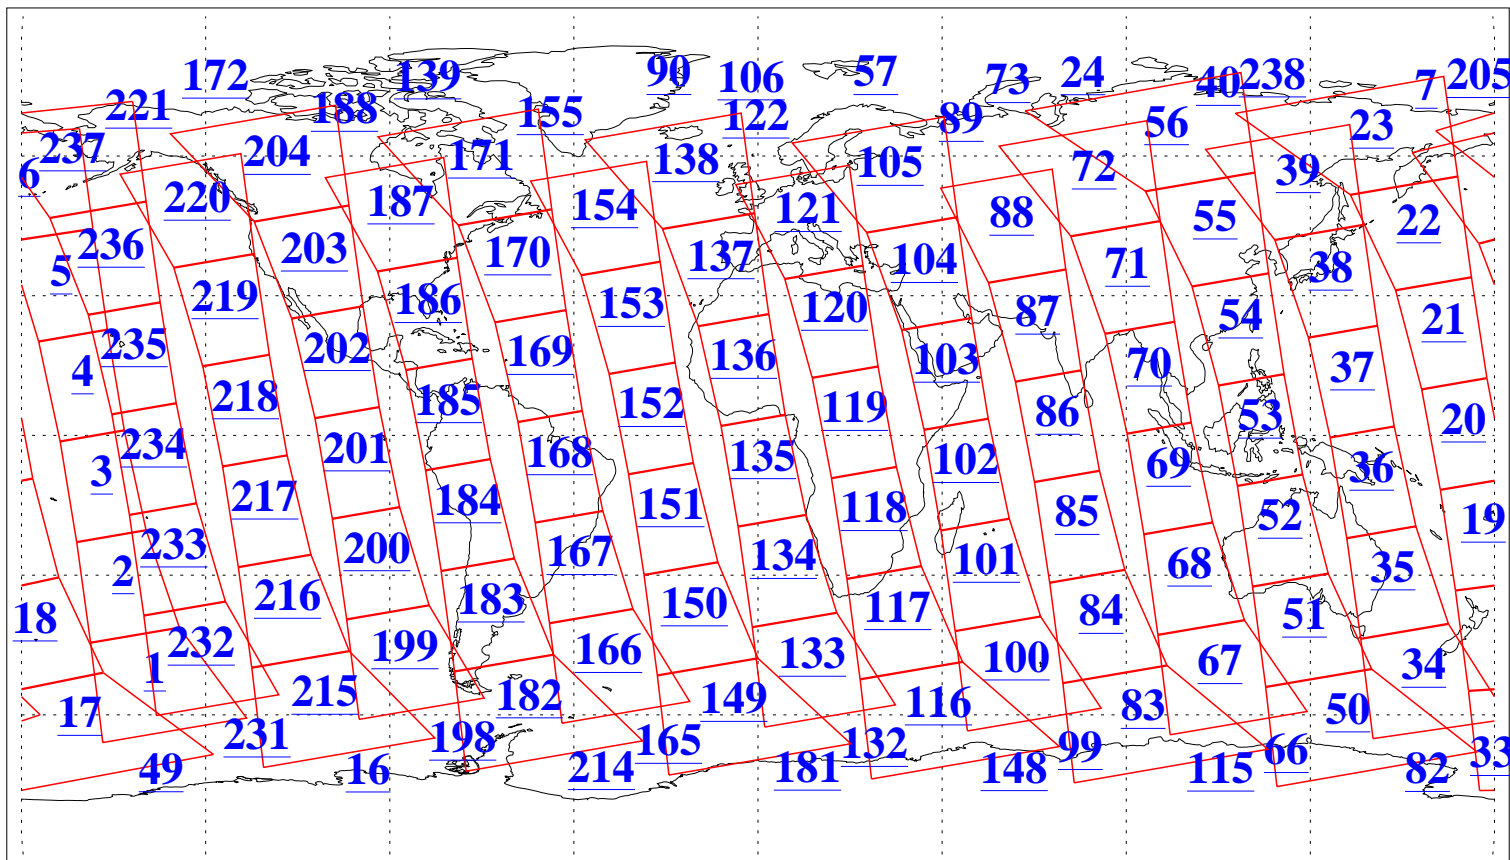

L1B Availability
AMSU Granules: 240
HSB Granules: 0
AIRS Granules: 240

23 Jan 2005
DoY 23
Aqua Day 995
Granules: 1 to 120

Granules: 121 to 240

Legend: AMSU Available, HSB Available, AIRS Available

L1B Availability
AMSU Granules: 240
HSB Granules: 0
AIRS Granules: 240

23 Jan 2005
DoY 23
Aqua Day 995

Ascending Granules

Descending Granules

Legend: AMSU Available, HSB Available, AIRS Available

L1B Availability
 AMSU Granules: 240
 HSB Granules: 0
 AIRS Granules: 240

23 Jan 2005
 DoY 23
 Aqua Day 995

Northern Hemisphere Granules

Southern Hemisphere Granules

Legend: AMSU Available, HSB Available, AIRS Available