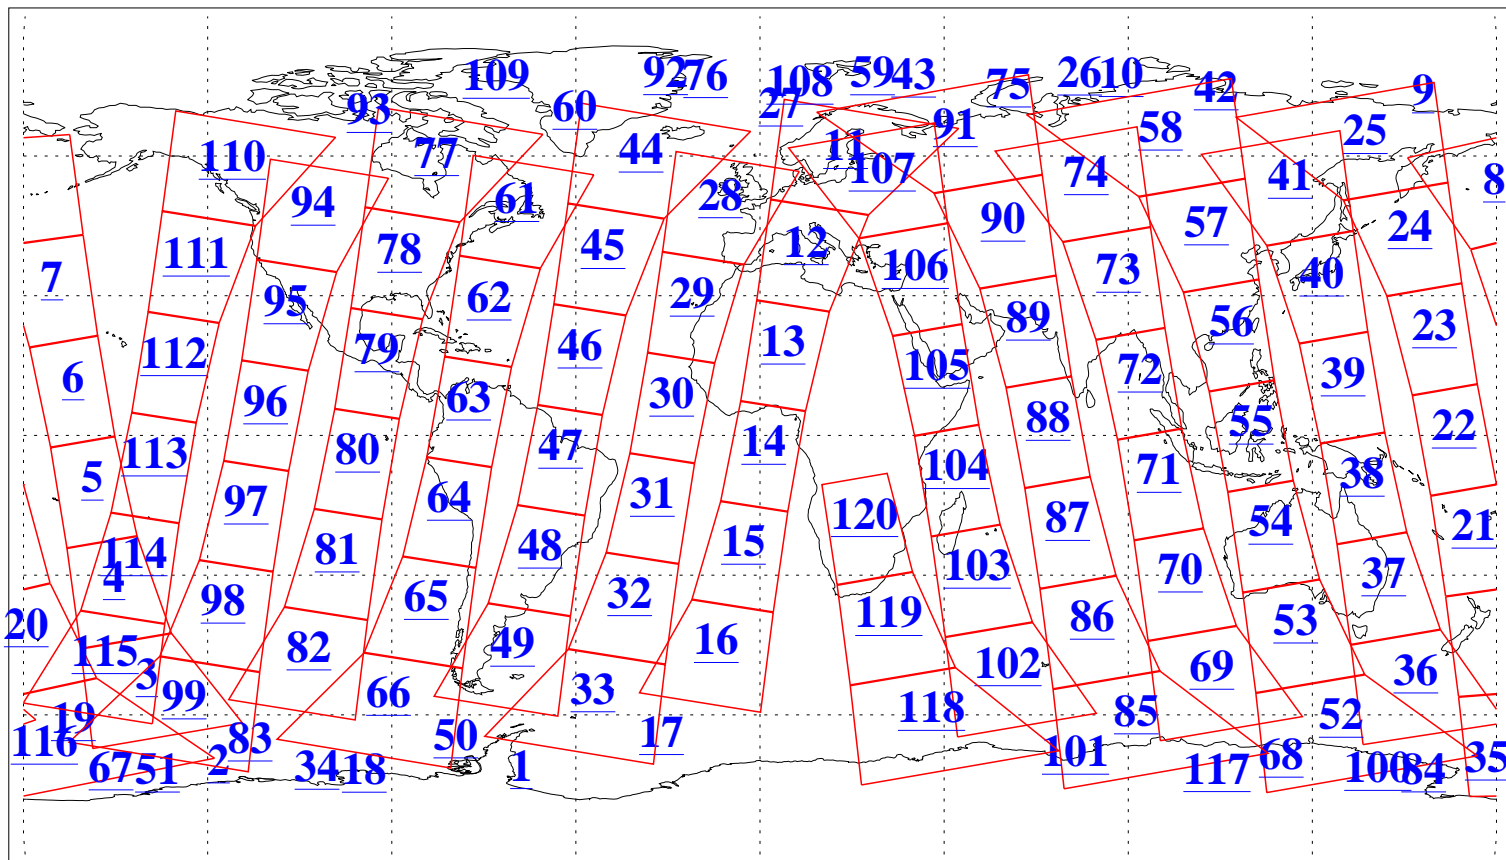

L1B Availability
AMSU Granules: 240
HSB Granules: 0
AIRS Granules: 240

21 Jan 2005
DoY 21
Aqua Day 993
Granules: 1 to 120

Granules: 121 to 240

Legend: AMSU Available, HSB Available, AIRS Available

L1B Availability
AMSU Granules: 240
HSB Granules: 0
AIRS Granules: 240

21 Jan 2005
DoY 21
Aqua Day 993

Ascending Granules

Descending Granules

Legend: AMSU Available, HSB Available, AIRS Available

L1B Availability
 AMSU Granules: 240
 HSB Granules: 0
 AIRS Granules: 240

21 Jan 2005
 DoY 21
 Aqua Day 993

Northern Hemisphere Granules

Southern Hemisphere Granules

Legend: AMSU Available, HSB Available, AIRS Available