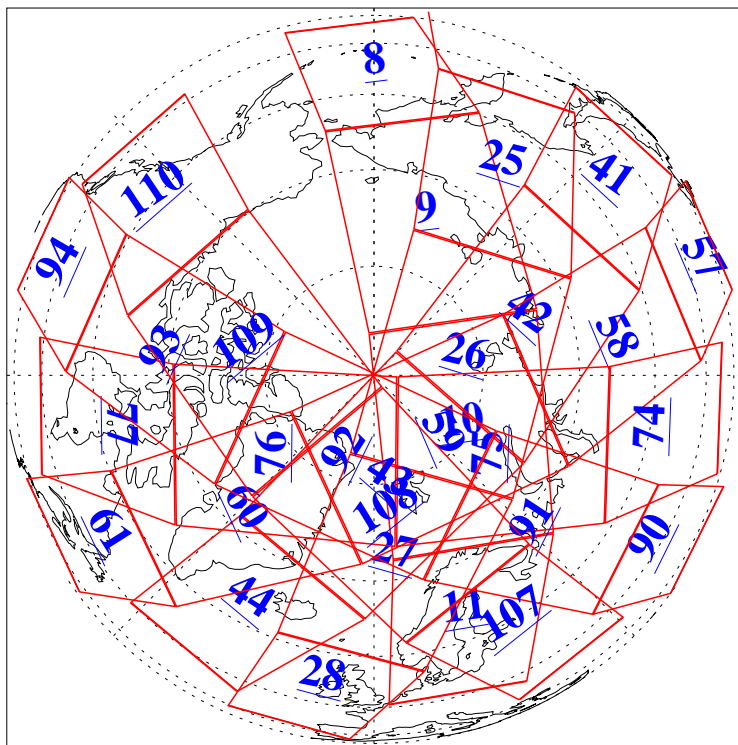

L1B Availability
AMSU Granules: 240
HSB Granules: 0
AIRS Granules: 240

21 Jan 2005
DoY 21
Aqua Day 993
Granules: 1 to 120

Granules: 121 to 240

Legend: AMSU Available, HSB Available, AIRS Available

L1B Availability
AMSU Granules: 240
HSB Granules: 0
AIRS Granules: 240

21 Jan 2005
DoY 21
Aqua Day 993

Ascending Granules

Descending Granules

Legend: AMSU Available, HSB Available, AIRS Available

L1B Availability
 AMSU Granules: 240
 HSB Granules: 0
 AIRS Granules: 240

21 Jan 2005
 DoY 21
 Aqua Day 993

Northern Hemisphere Granules

Southern Hemisphere Granules

Legend: AMSU Available, HSB Available, AIRS Available