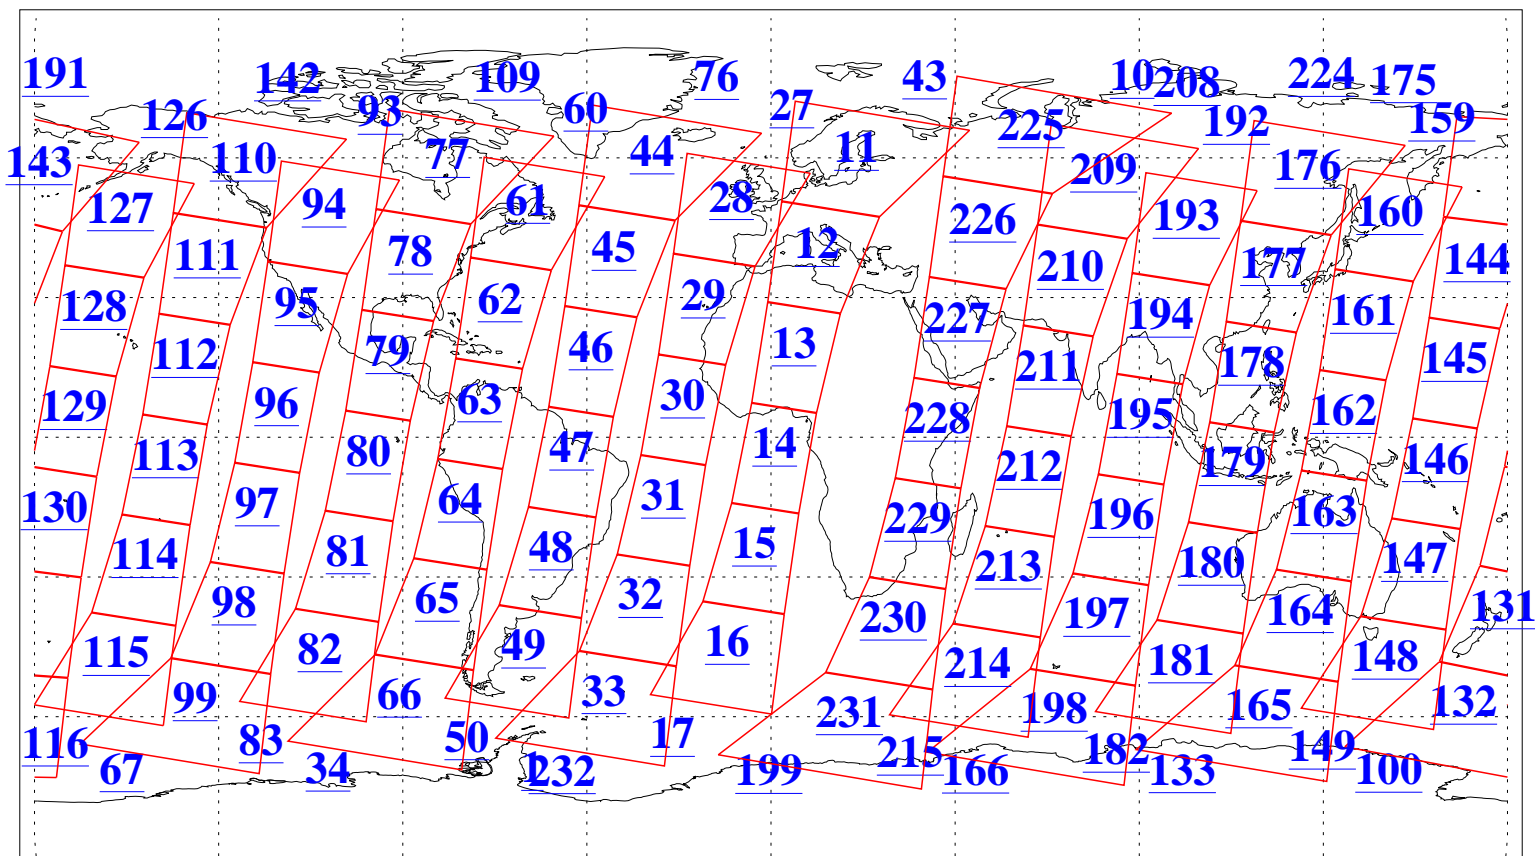

L1B Availability
AMSU Granules: 240
HSB Granules: 0
AIRS Granules: 240

21 Jan 2005
DoY 21
Aqua Day 993
Granules: 1 to 120

Granules: 121 to 240

Legend: AMSU Available, HSB Available, AIRS Available

L1B Availability
AMSU Granules: 240
HSB Granules: 0
AIRS Granules: 240

21 Jan 2005
DoY 21
Aqua Day 993

Ascending Granules

Descending Granules

Legend: AMSU Available, HSB Available, AIRS Available

L1B Availability
 AMSU Granules: 240
 HSB Granules: 0
 AIRS Granules: 240

21 Jan 2005
 DoY 21
 Aqua Day 993

Northern Hemisphere Granules

Southern Hemisphere Granules

Legend: AMSU Available, HSB Available, AIRS Available