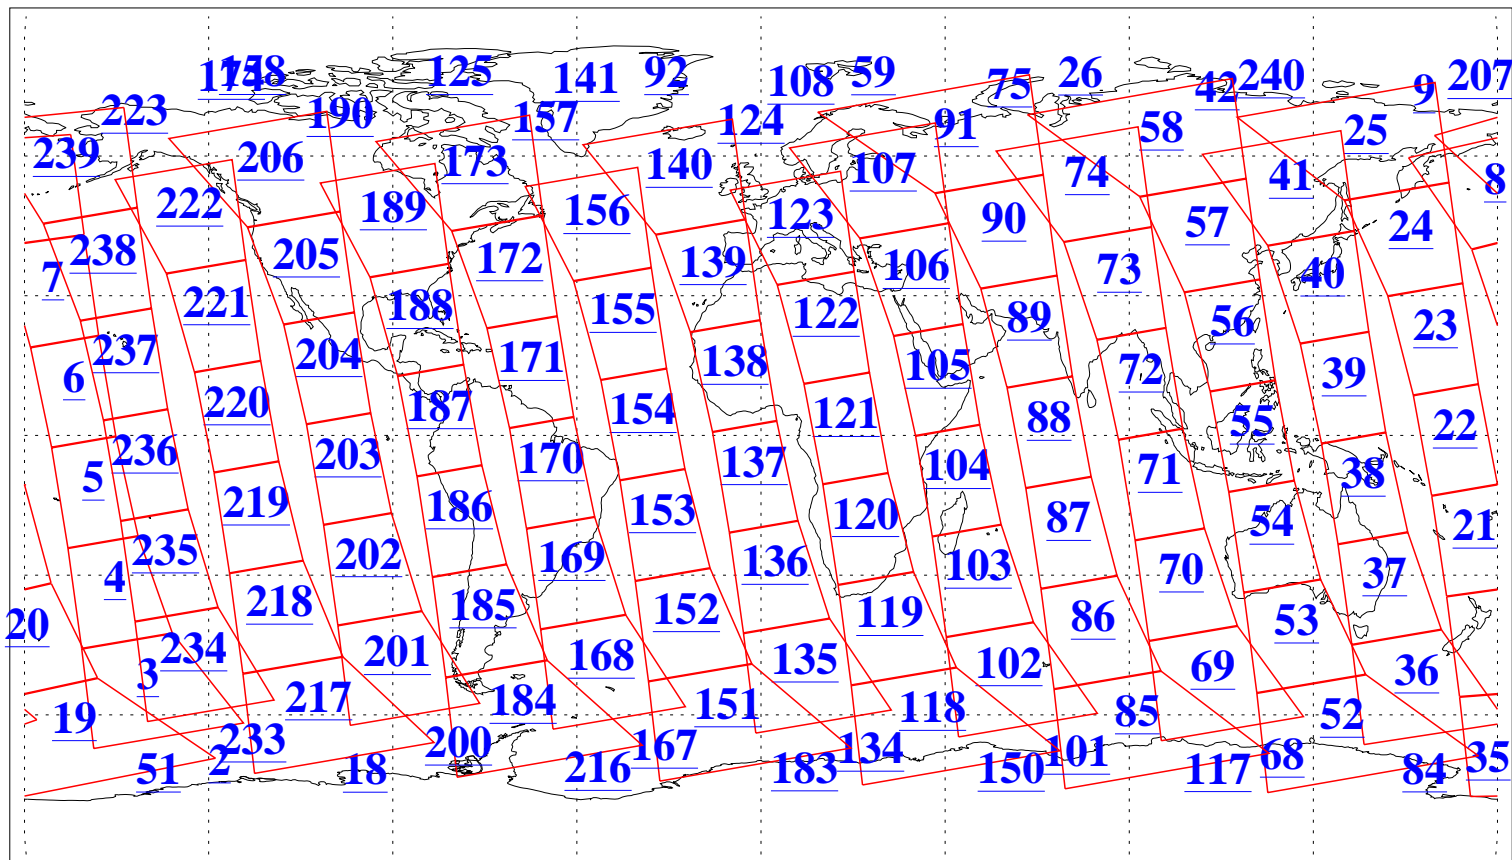

L1B Availability
AMSU Granules: 240
HSB Granules: 0
AIRS Granules: 240

21 Jan 2005
DoY 21
Aqua Day 993
Granules: 1 to 120

Granules: 121 to 240

Legend: AMSU Available, HSB Available, AIRS Available

L1B Availability
AMSU Granules: 240
HSB Granules: 0
AIRS Granules: 240

21 Jan 2005
DoY 21
Aqua Day 993

Ascending Granules

Descending Granules

Legend: AMSU Available, HSB Available, AIRS Available

L1B Availability
 AMSU Granules: 240
 HSB Granules: 0
 AIRS Granules: 240

21 Jan 2005
 DoY 21
 Aqua Day 993

Northern Hemisphere Granules

Southern Hemisphere Granules

Legend: AMSU Available, HSB Available, AIRS Available