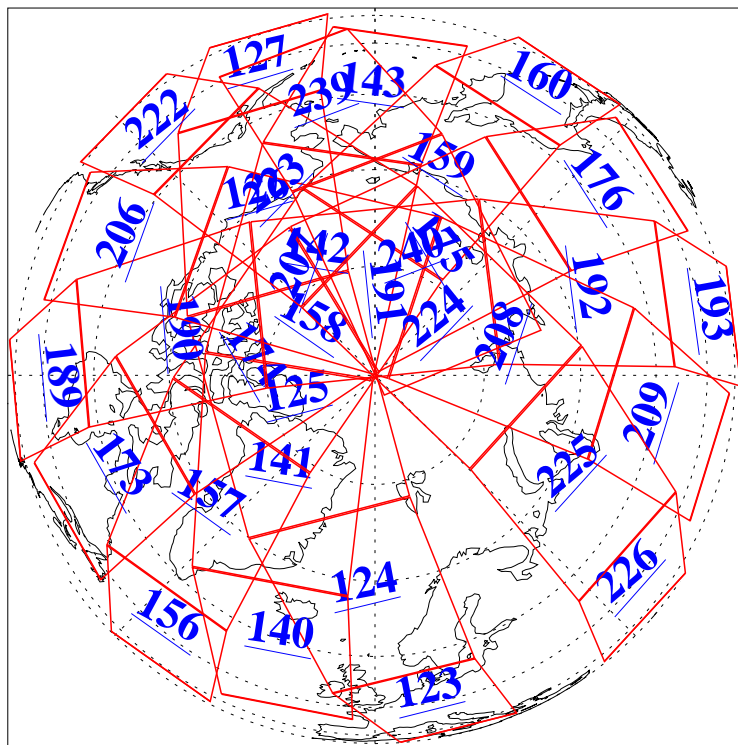

L1B Availability
AMSU Granules: 240
HSB Granules: 0
AIRS Granules: 240

21 Jan 2005
DoY 21
Aqua Day 993
Granules: 1 to 120

Granules: 121 to 240

Legend: AMSU Available, HSB Available, AIRS Available

L1B Availability
AMSU Granules: 240
HSB Granules: 0
AIRS Granules: 240

21 Jan 2005
DoY 21
Aqua Day 993

Ascending Granules

Descending Granules

Legend: AMSU Available, HSB Available, AIRS Available

L1B Availability
 AMSU Granules: 240
 HSB Granules: 0
 AIRS Granules: 240

21 Jan 2005
 DoY 21
 Aqua Day 993

Northern Hemisphere Granules

Southern Hemisphere Granules

Legend: AMSU Available, HSB Available, AIRS Available