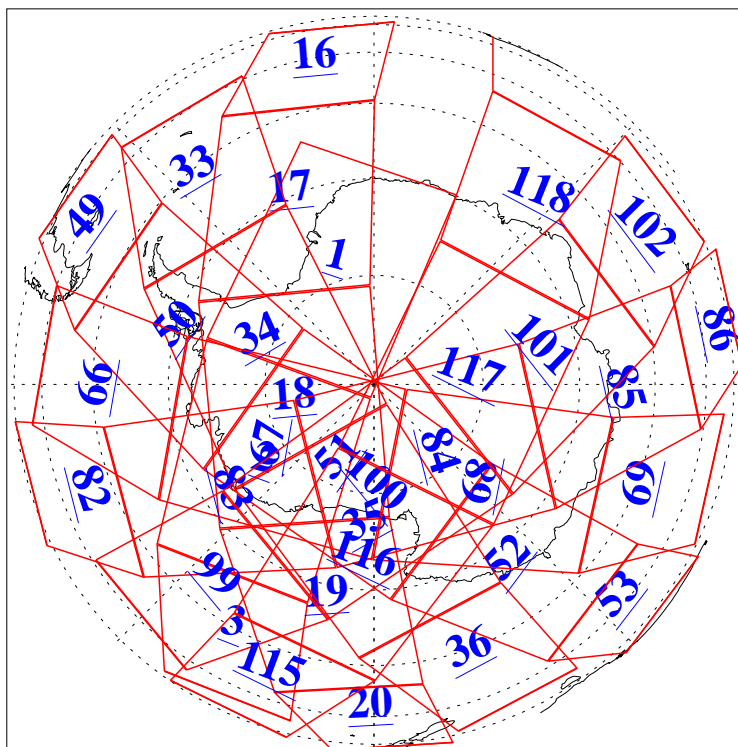

L1B Availability
AMSU Granules: 240
HSB Granules: 0
AIRS Granules: 240

21 Jan 2005
DoY 21
Aqua Day 993
Granules: 1 to 120

Granules: 121 to 240

Legend: AMSU Available, HSB Available, AIRS Available

L1B Availability
AMSU Granules: 240
HSB Granules: 0
AIRS Granules: 240

21 Jan 2005
DoY 21
Aqua Day 993

Ascending Granules

Descending Granules

Legend: AMSU Available, HSB Available, AIRS Available

L1B Availability
 AMSU Granules: 240
 HSB Granules: 0
 AIRS Granules: 240

21 Jan 2005
 DoY 21
 Aqua Day 993

Northern Hemisphere Granules

Southern Hemisphere Granules

Legend: AMSU Available, HSB Available, AIRS Available