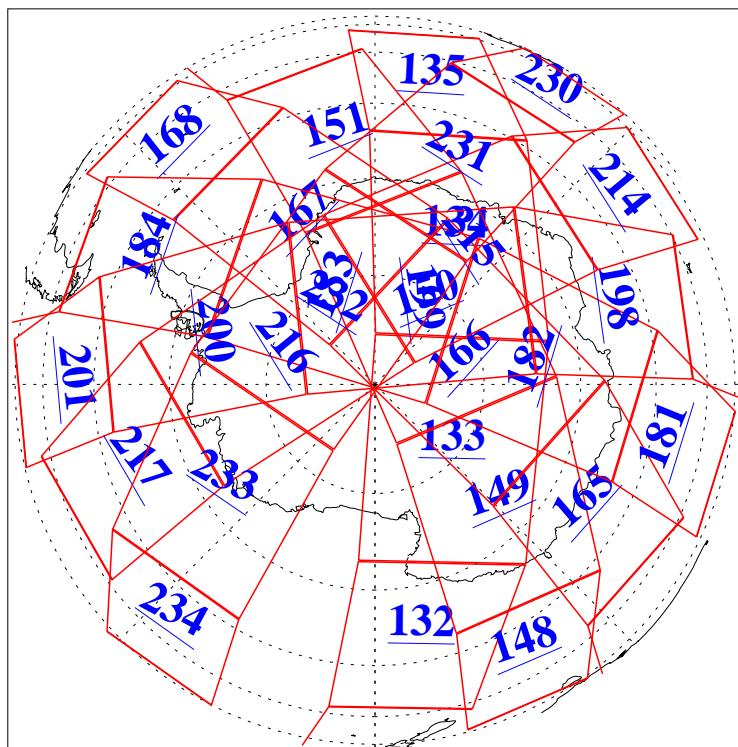

L1B Availability
AMSU Granules: 240
HSB Granules: 0
AIRS Granules: 240

21 Jan 2005
DoY 21
Aqua Day 993
Granules: 1 to 120

Granules: 121 to 240

Legend: AMSU Available, HSB Available, AIRS Available

L1B Availability
AMSU Granules: 240
HSB Granules: 0
AIRS Granules: 240

21 Jan 2005
DoY 21
Aqua Day 993

Ascending Granules

Descending Granules

Legend: AMSU Available, HSB Available, AIRS Available

L1B Availability
 AMSU Granules: 240
 HSB Granules: 0
 AIRS Granules: 240

21 Jan 2005
 DoY 21
 Aqua Day 993

Northern Hemisphere Granules

Southern Hemisphere Granules

Legend: AMSU Available, HSB Available, AIRS Available