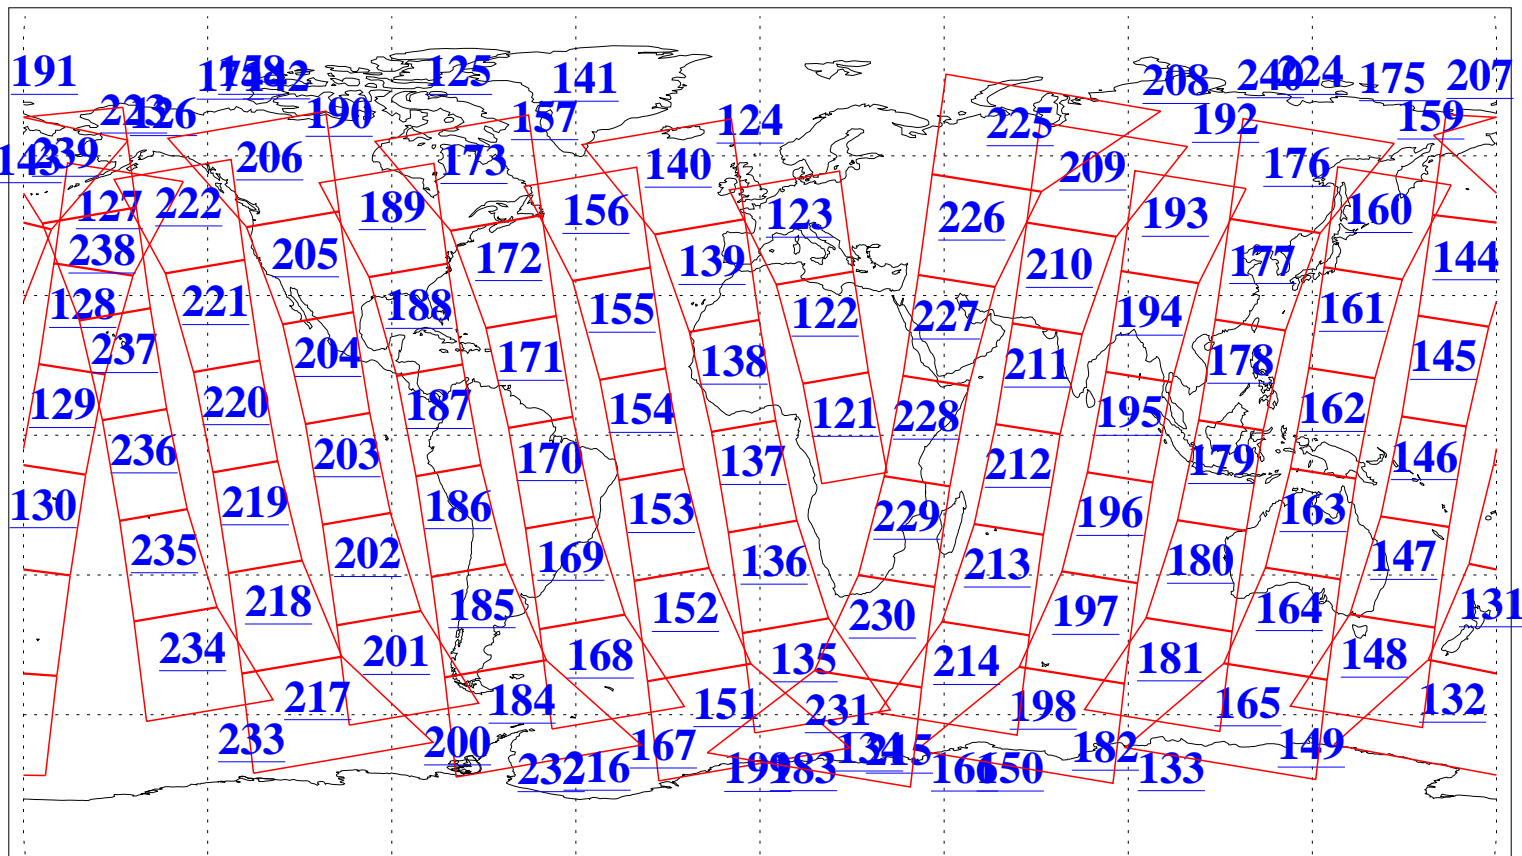

L1B Availability
AMSU Granules: 240
HSB Granules: 0
AIRS Granules: 240

21 Jan 2005
DoY 21
Aqua Day 993
Granules: 1 to 120

Granules: 121 to 240

Legend: AMSU Available, HSB Available, AIRS Available

L1B Availability
AMSU Granules: 240
HSB Granules: 0
AIRS Granules: 240

21 Jan 2005
DoY 21
Aqua Day 993

Ascending Granules

Descending Granules

Legend: AMSU Available, HSB Available, AIRS Available

L1B Availability
 AMSU Granules: 240
 HSB Granules: 0
 AIRS Granules: 240

21 Jan 2005
 DoY 21
 Aqua Day 993