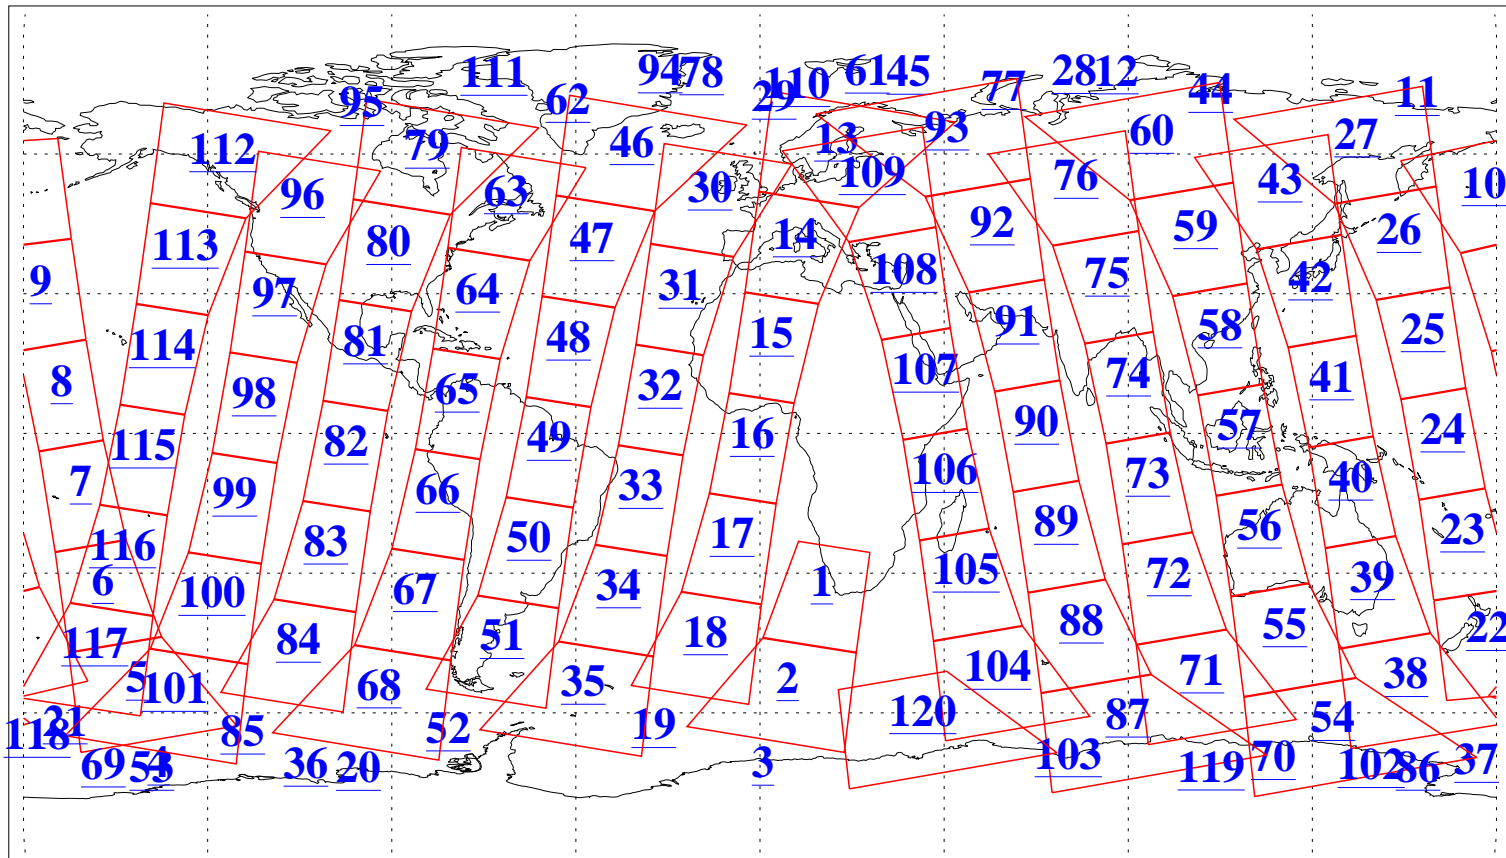

L1B Availability
AMSU Granules: 240
HSB Granules: 0
AIRS Granules: 240

19 Jan 2005
DoY 19
Aqua Day 991
Granules: 1 to 120

Granules: 121 to 240

Legend: AMSU Available, HSB Available, AIRS Available

L1B Availability
AMSU Granules: 240
HSB Granules: 0
AIRS Granules: 240

19 Jan 2005
DoY 19
Aqua Day 991

Ascending Granules

Descending Granules

Legend: AMSU Available, HSB Available, AIRS Available

L1B Availability
AMSU Granules: 240
HSB Granules: 0
AIRS Granules: 240

19 Jan 2005
DoY 19
Aqua Day 991

Northern Hemisphere Granules

Southern Hemisphere Granules

Legend: AMSU Available, HSB Available, AIRS Available