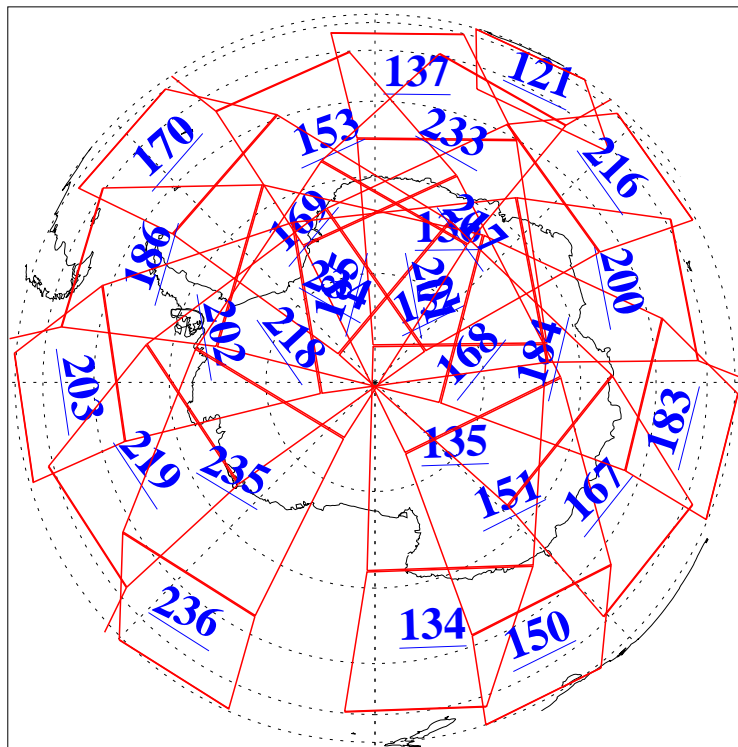

L1B Availability
AMSU Granules: 240
HSB Granules: 0
AIRS Granules: 240

19 Jan 2005
DoY 19
Aqua Day 991
Granules: 1 to 120

Granules: 121 to 240

Legend: AMSU Available, HSB Available, AIRS Available

L1B Availability
AMSU Granules: 240
HSB Granules: 0
AIRS Granules: 240

19 Jan 2005
DoY 19
Aqua Day 991

Ascending Granules

Descending Granules

Legend: AMSU Available, HSB Available, AIRS Available

L1B Availability
AMSU Granules: 240
HSB Granules: 0
AIRS Granules: 240

19 Jan 2005
DoY 19
Aqua Day 991

Northern Hemisphere Granules

Southern Hemisphere Granules

Legend: AMSU Available, HSB Available, AIRS Available