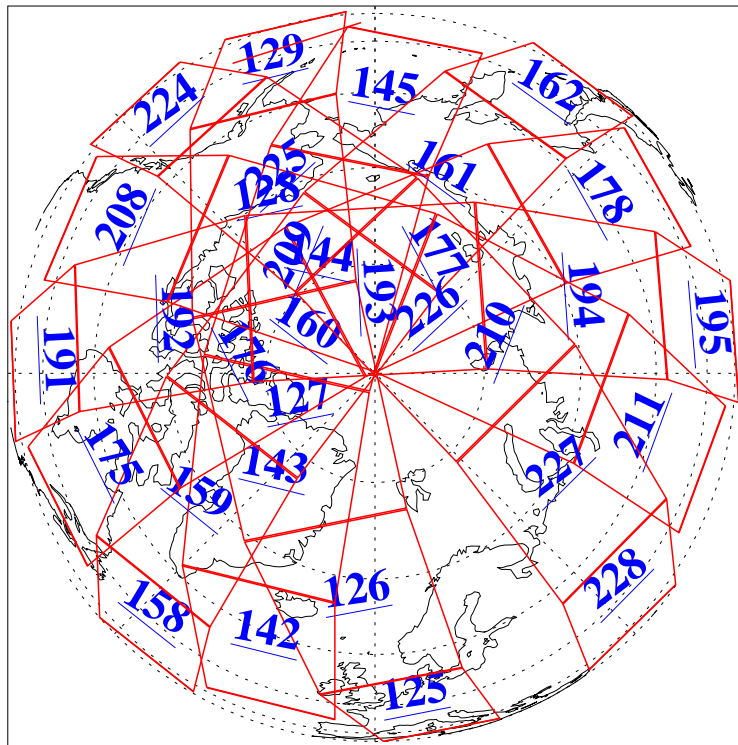

L1B Availability
AMSU Granules: 240
HSB Granules: 0
AIRS Granules: 240

19 Jan 2005
DoY 19
Aqua Day 991
Granules: 1 to 120

Granules: 121 to 240

Legend: AMSU Available, HSB Available, AIRS Available

L1B Availability
AMSU Granules: 240
HSB Granules: 0
AIRS Granules: 240

19 Jan 2005
DoY 19
Aqua Day 991

Ascending Granules

Descending Granules

Legend: AMSU Available, HSB Available, AIRS Available

L1B Availability
AMSU Granules: 240
HSB Granules: 0
AIRS Granules: 240

19 Jan 2005
DoY 19
Aqua Day 991

Northern Hemisphere Granules

Southern Hemisphere Granules

Legend: AMSU Available, HSB Available, AIRS Available