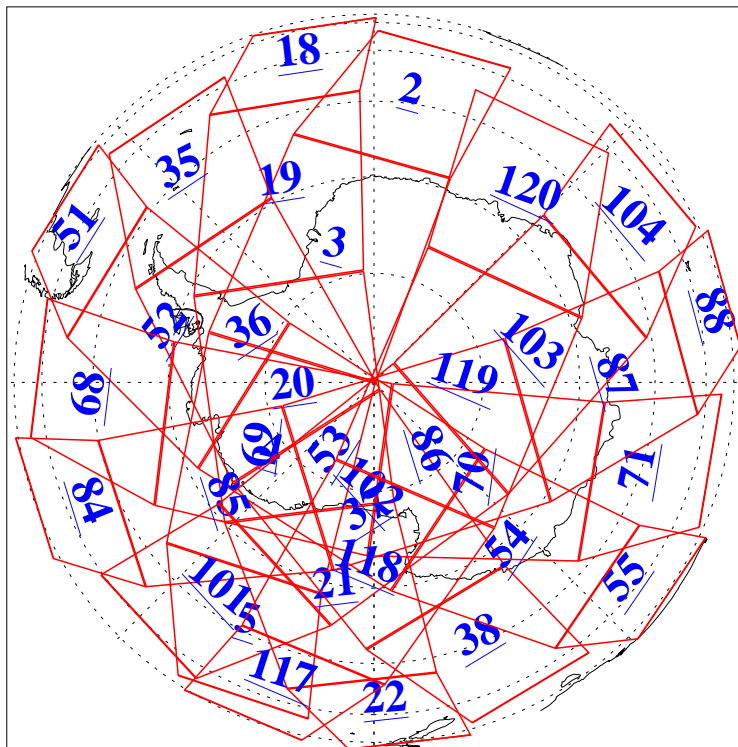

L1B Availability
AMSU Granules: 240
HSB Granules: 0
AIRS Granules: 240

19 Jan 2005
DoY 19
Aqua Day 991
Granules: 1 to 120

Granules: 121 to 240

Legend: AMSU Available, HSB Available, AIRS Available

L1B Availability
AMSU Granules: 240
HSB Granules: 0
AIRS Granules: 240

19 Jan 2005
DoY 19
Aqua Day 991

Ascending Granules

Descending Granules

Legend: AMSU Available, HSB Available, AIRS Available

L1B Availability
AMSU Granules: 240
HSB Granules: 0
AIRS Granules: 240

19 Jan 2005
DoY 19
Aqua Day 991

Northern Hemisphere Granules

Southern Hemisphere Granules

Legend: AMSU Available, HSB Available, AIRS Available