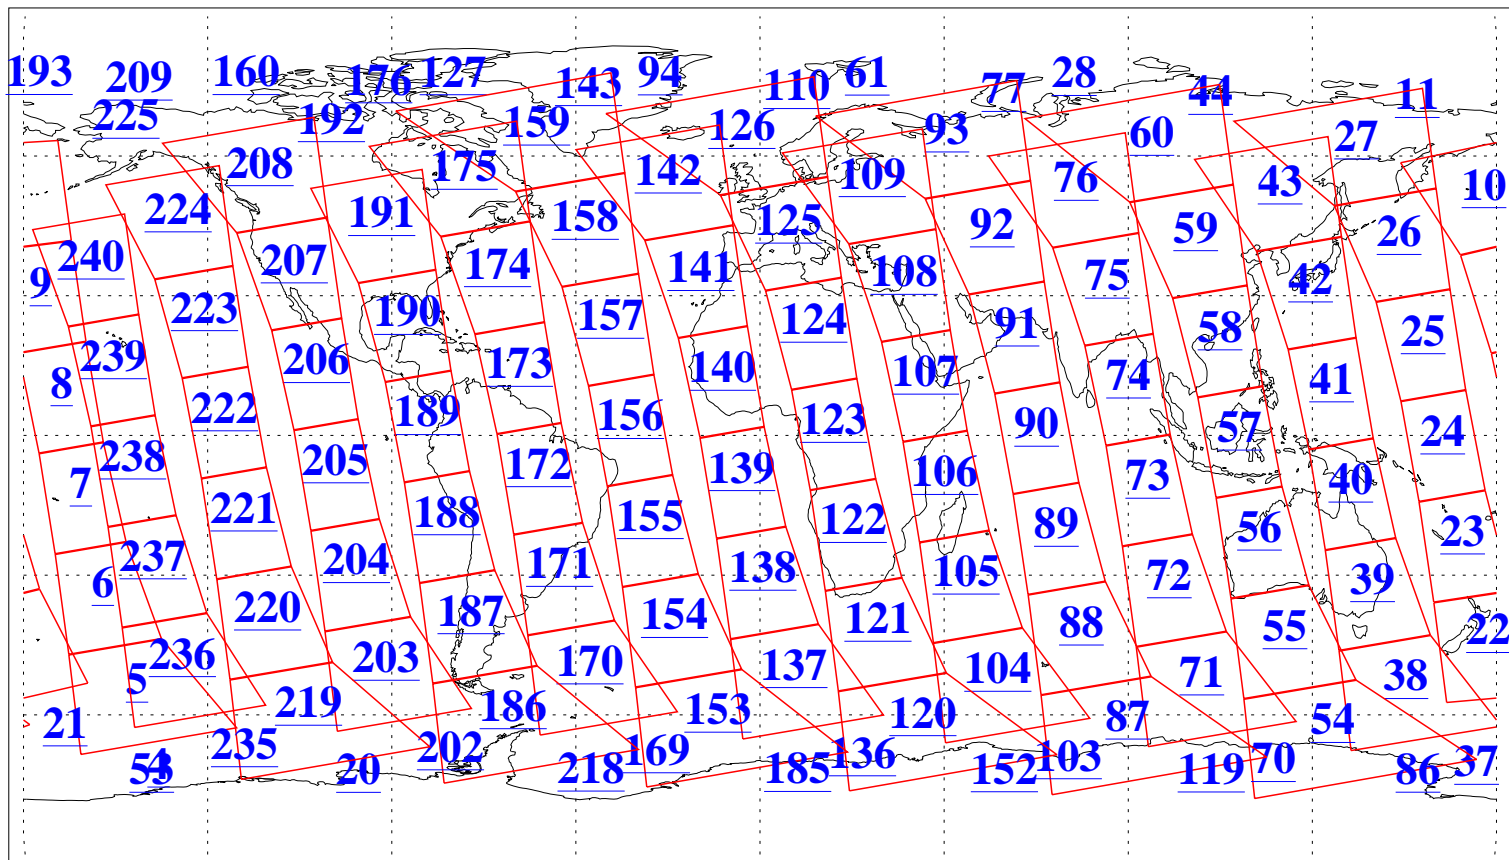

L1B Availability
AMSU Granules: 240
HSB Granules: 0
AIRS Granules: 240

19 Jan 2005
DoY 19
Aqua Day 991
Granules: 1 to 120

Granules: 121 to 240

Legend: AMSU Available, HSB Available, AIRS Available

L1B Availability
AMSU Granules: 240
HSB Granules: 0
AIRS Granules: 240

19 Jan 2005
DoY 19
Aqua Day 991

Ascending Granules

Descending Granules

Legend: AMSU Available, HSB Available, AIRS Available

L1B Availability
AMSU Granules: 240
HSB Granules: 0
AIRS Granules: 240

19 Jan 2005
DoY 19
Aqua Day 991

Northern Hemisphere Granules

Southern Hemisphere Granules

Legend: AMSU Available, HSB Available, AIRS Available