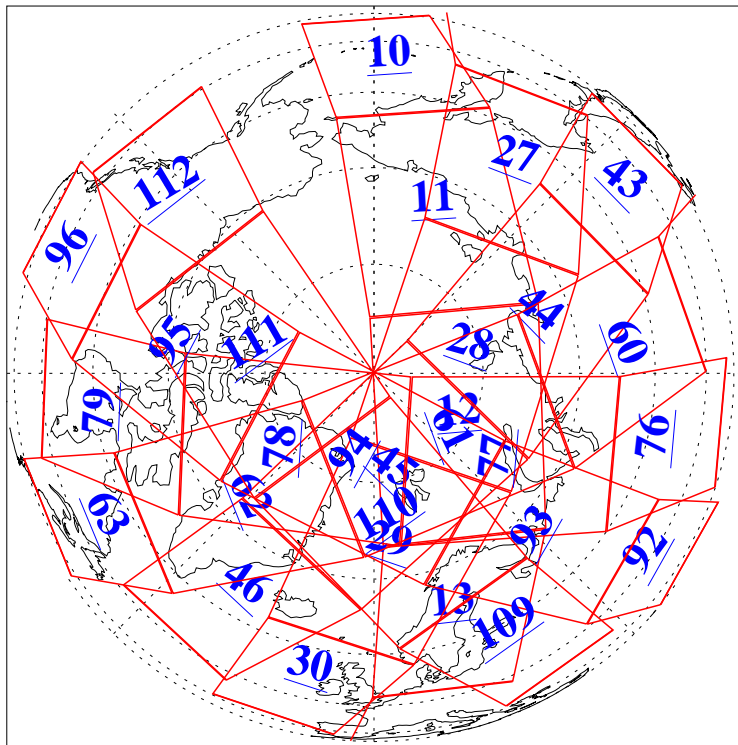

L1B Availability
AMSU Granules: 240
HSB Granules: 0
AIRS Granules: 240

19 Jan 2005
DoY 19
Aqua Day 991
Granules: 1 to 120

Granules: 121 to 240

Legend: AMSU Available, HSB Available, AIRS Available

L1B Availability
AMSU Granules: 240
HSB Granules: 0
AIRS Granules: 240

19 Jan 2005
DoY 19
Aqua Day 991

Ascending Granules

Descending Granules

Legend: AMSU Available, HSB Available, AIRS Available

L1B Availability
AMSU Granules: 240
HSB Granules: 0
AIRS Granules: 240

19 Jan 2005
DoY 19
Aqua Day 991

Northern Hemisphere Granules

Southern Hemisphere Granules

Legend: AMSU Available, HSB Available, AIRS Available