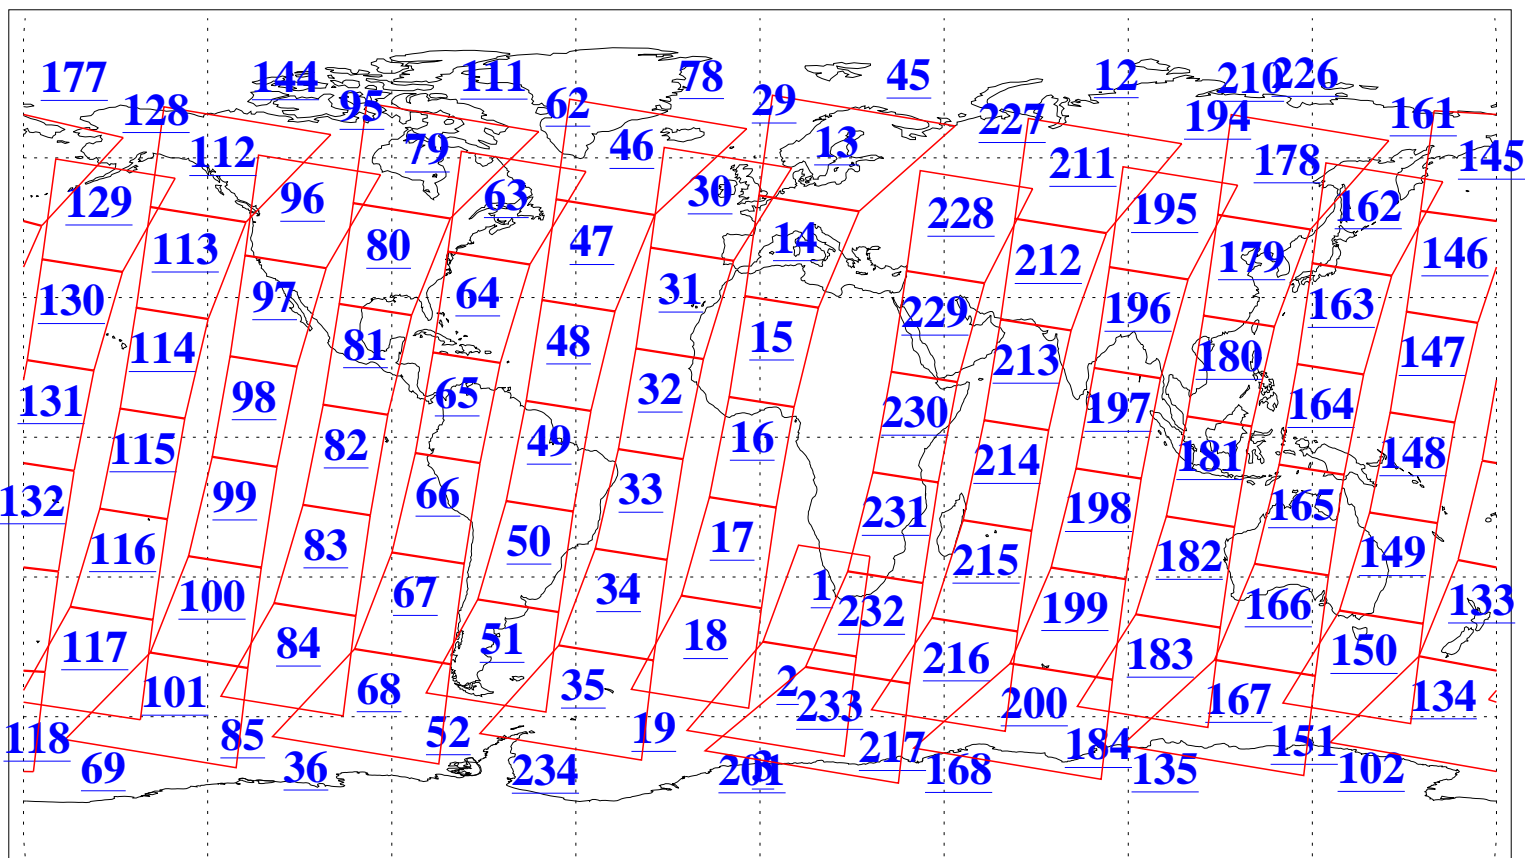

L1B Availability
AMSU Granules: 240
HSB Granules: 0
AIRS Granules: 240

19 Jan 2005
DoY 19
Aqua Day 991
Granules: 1 to 120

Granules: 121 to 240

Legend: AMSU Available, HSB Available, AIRS Available

L1B Availability
AMSU Granules: 240
HSB Granules: 0
AIRS Granules: 240

19 Jan 2005
DoY 19
Aqua Day 991

Ascending Granules

Descending Granules

Legend: AMSU Available, HSB Available, AIRS Available

L1B Availability
AMSU Granules: 240
HSB Granules: 0
AIRS Granules: 240

19 Jan 2005
DoY 19
Aqua Day 991

Northern Hemisphere Granules

Southern Hemisphere Granules

Legend: AMSU Available, HSB Available, AIRS Available