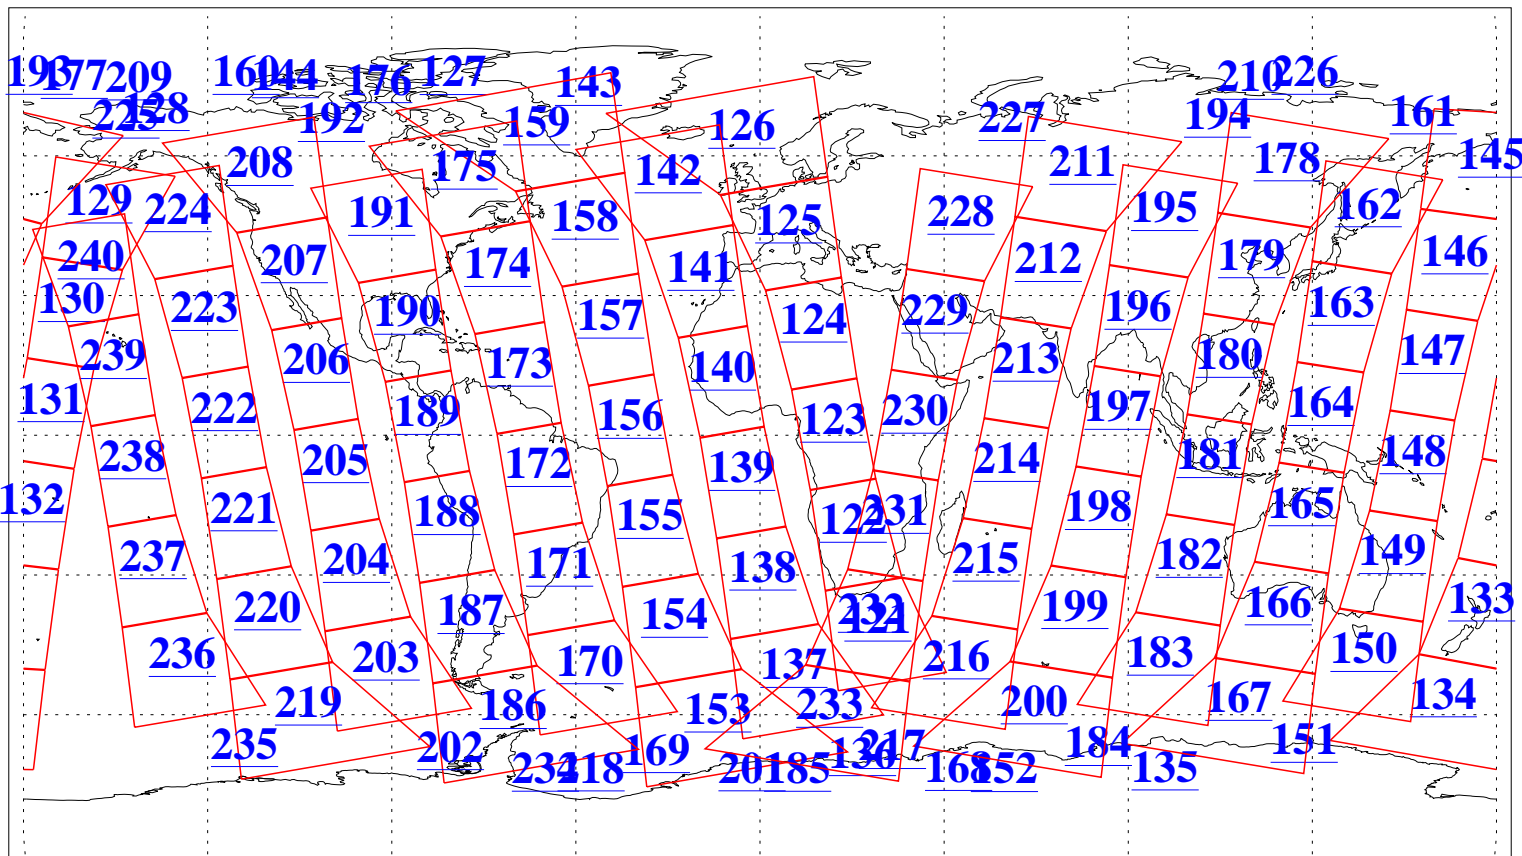

L1B Availability
AMSU Granules: 240
HSB Granules: 0
AIRS Granules: 240

19 Jan 2005
DoY 19
Aqua Day 991
Granules: 1 to 120

Granules: 121 to 240

Legend: AMSU Available, HSB Available, AIRS Available

L1B Availability
AMSU Granules: 240
HSB Granules: 0
AIRS Granules: 240

19 Jan 2005
DoY 19
Aqua Day 991

Ascending Granules

Descending Granules

Legend: AMSU Available, HSB Available, AIRS Available

L1B Availability
AMSU Granules: 240
HSB Granules: 0
AIRS Granules: 240

19 Jan 2005
DoY 19
Aqua Day 991

Northern Hemisphere Granules

Southern Hemisphere Granules

Legend: AMSU Available, HSB Available, AIRS Available