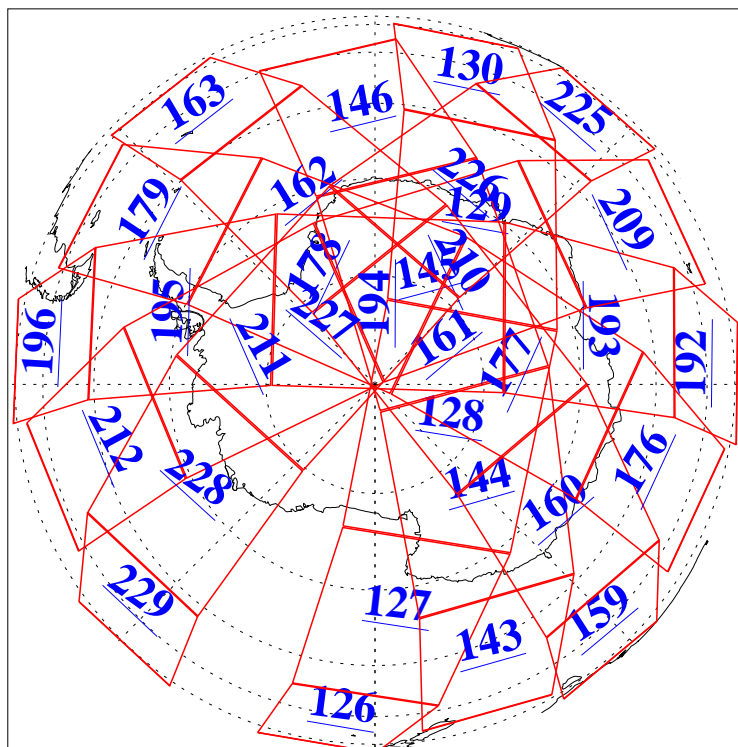

Legend: AMSU Available, HSB Available, AIRS Available