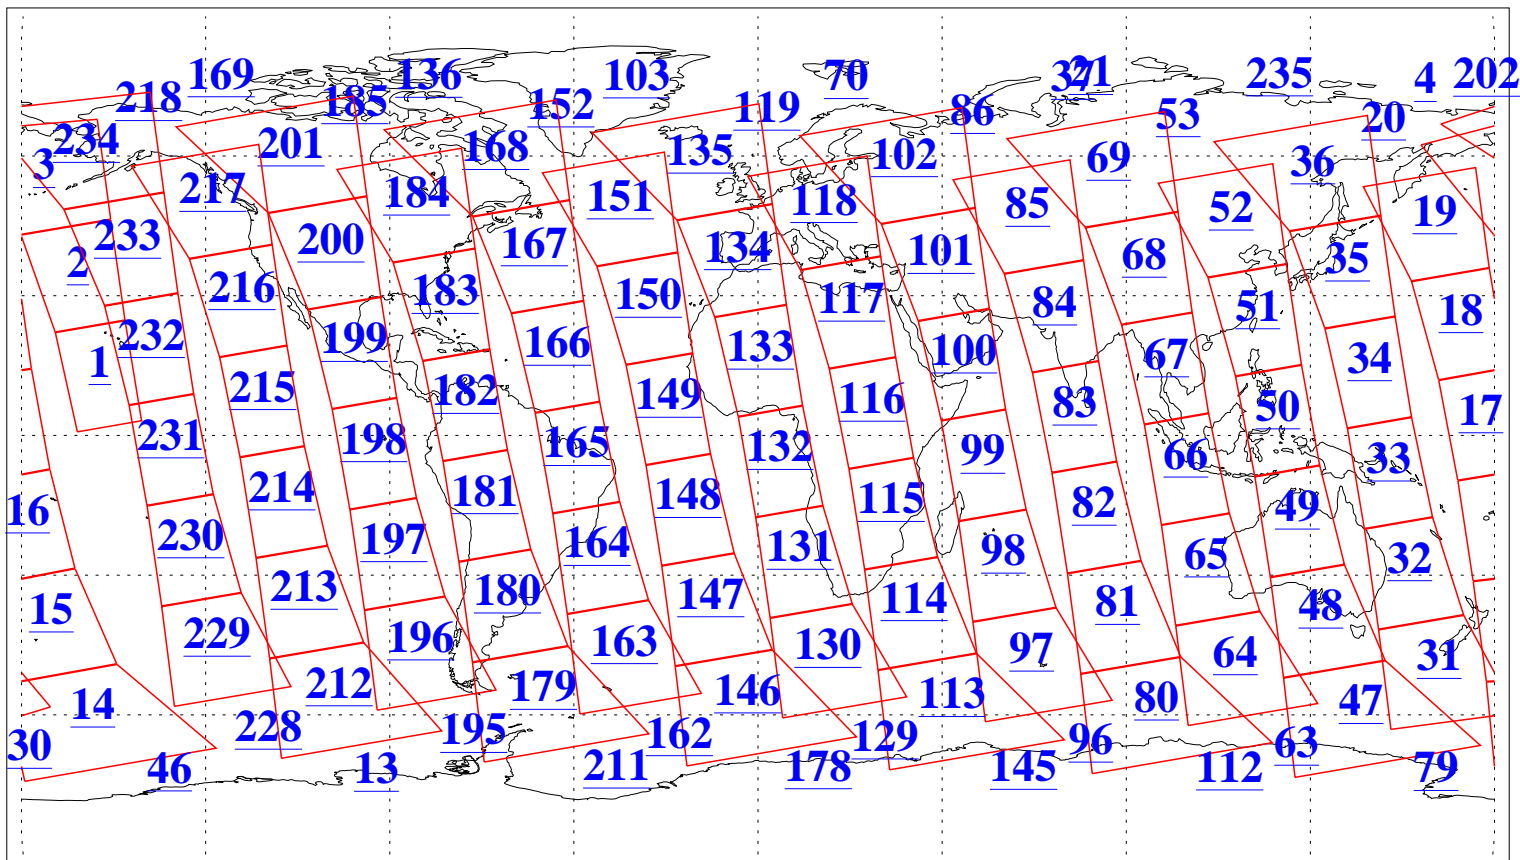

L1B Availability  
AMSU Granules: 240  
HSB Granules: 0  
AIRS Granules: 240

18 Jan 2005  
DoY 18  
Aqua Day 990  
Granules: 1 to 120

Granules: 121 to 240

Legend: AMSU Available, HSB Available, AIRS Available

L1B Availability  
AMSU Granules: 240  
HSB Granules: 0  
AIRS Granules: 240

18 Jan 2005  
DoY 18  
Aqua Day 990

Ascending Granules

Descending Granules

Legend: AMSU Available, HSB Available, AIRS Available

### Northern Hemisphere Granules