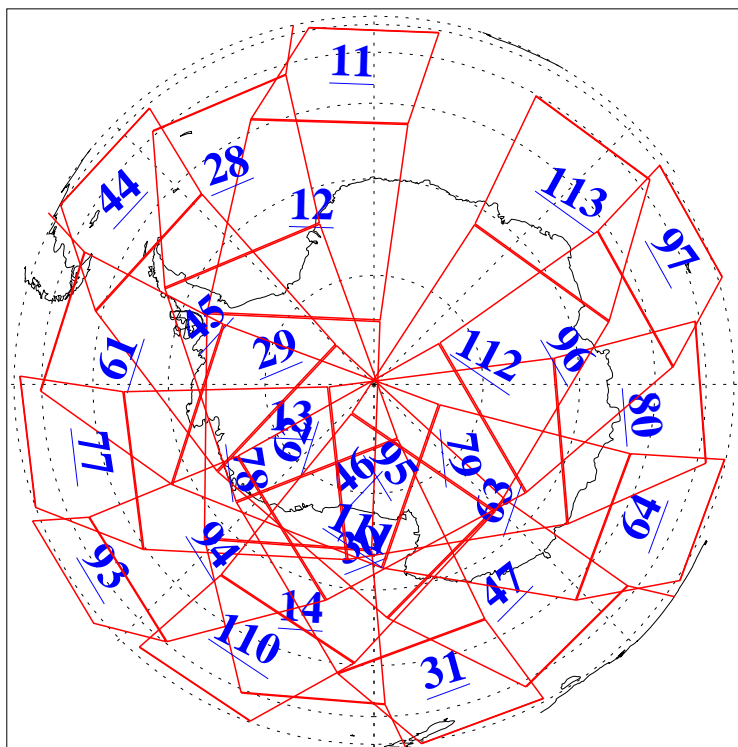

Legend: AMSU Available, HSB Available, AIRS Available