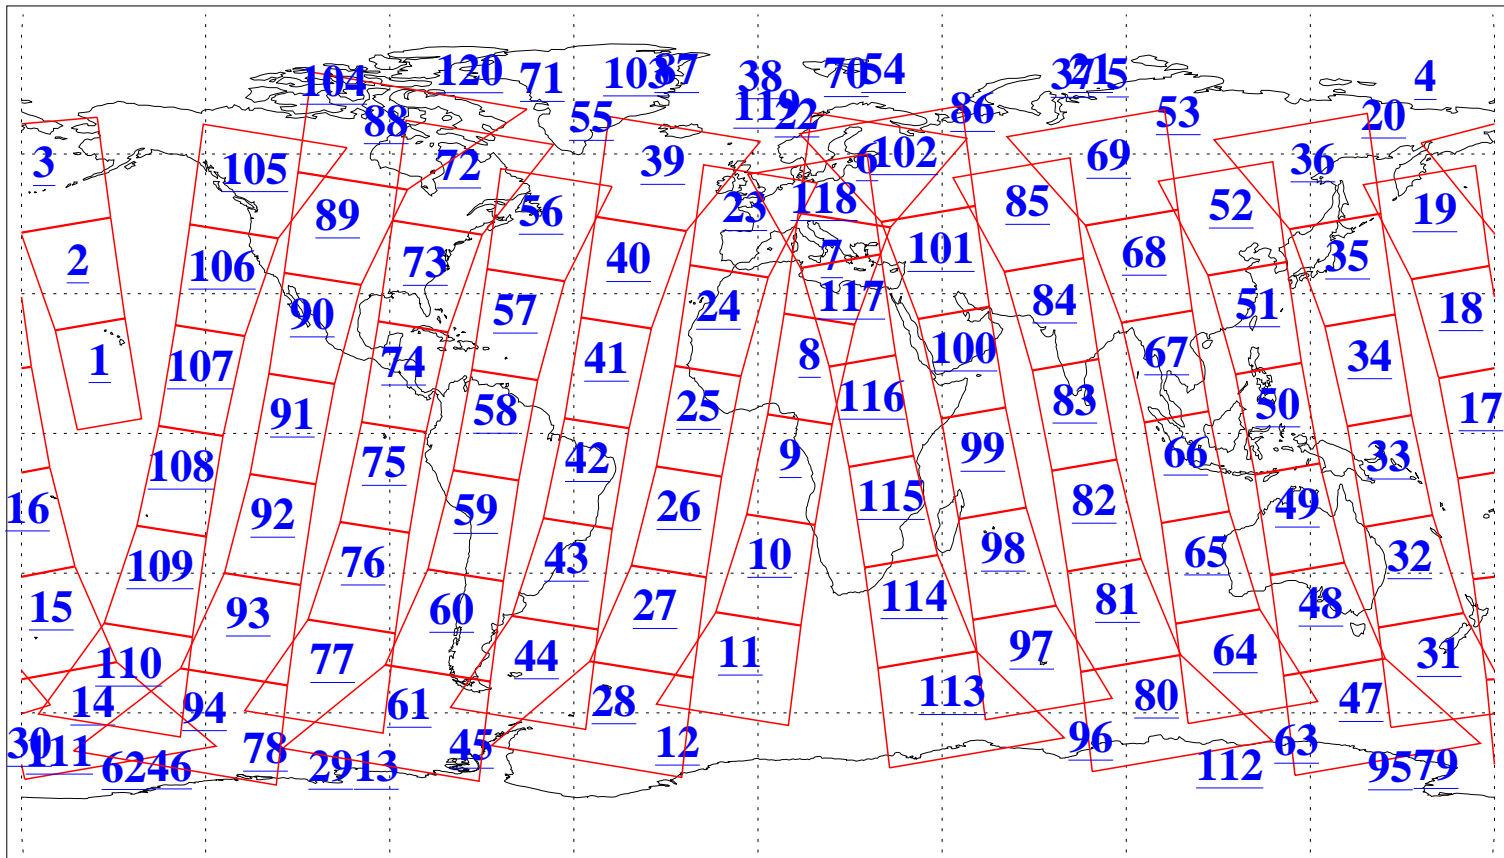

L1B Availability  
AMSU Granules: 240  
HSB Granules: 0  
AIRS Granules: 240

18 Jan 2005  
DoY 18  
Aqua Day 990  
Granules: 1 to 120

Granules: 121 to 240

Legend: AMSU Available, HSB Available, AIRS Available

L1B Availability  
AMSU Granules: 240  
HSB Granules: 0  
AIRS Granules: 240

18 Jan 2005  
DoY 18  
Aqua Day 990

Ascending Granules

Descending Granules

Legend: AMSU Available, HSB Available, AIRS Available