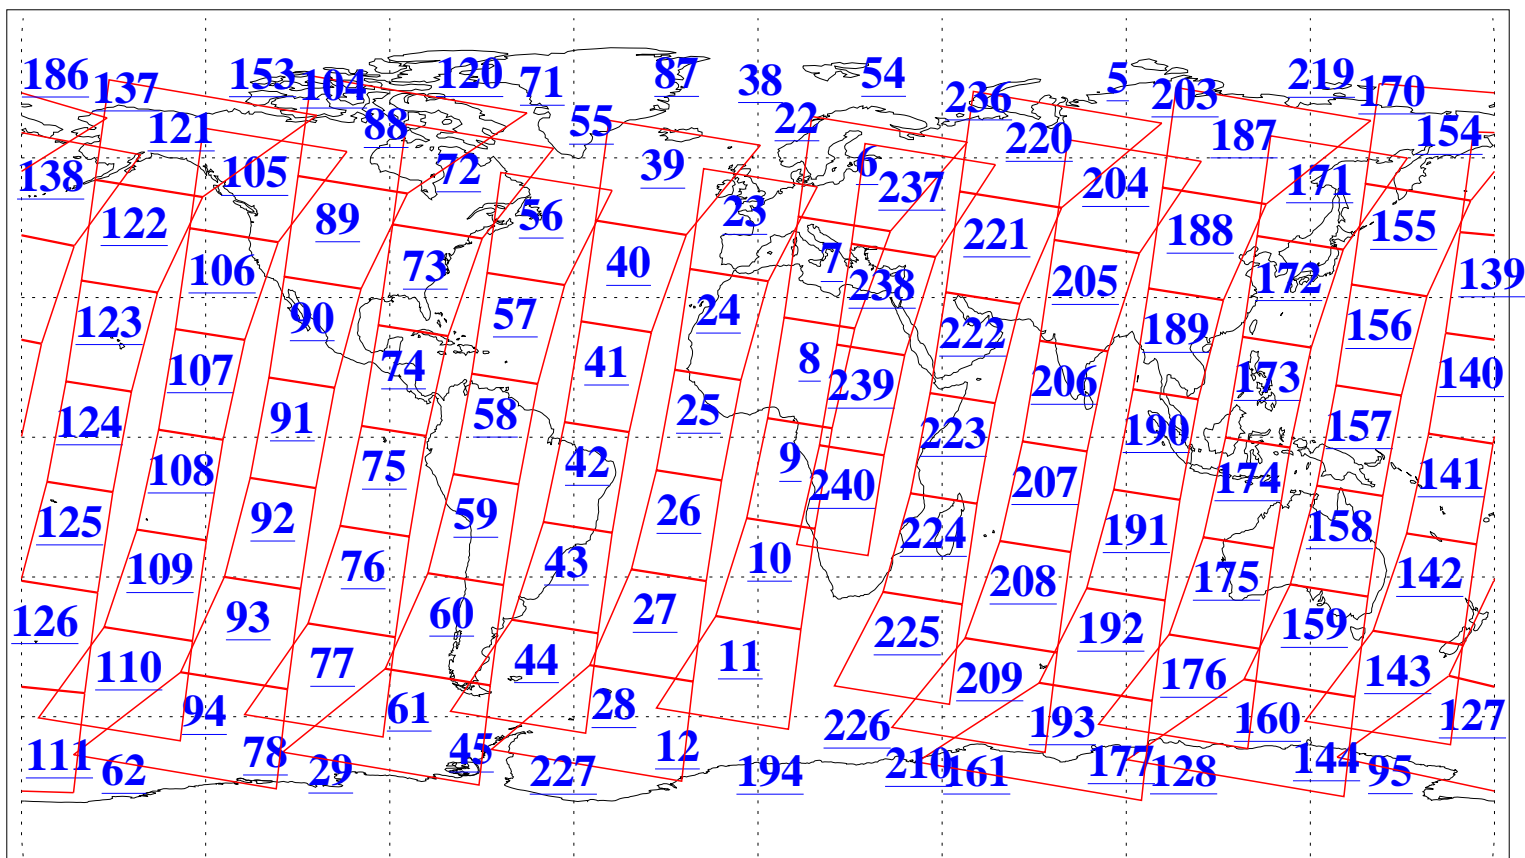

L1B Availability  
AMSU Granules: 240  
HSB Granules: 0  
AIRS Granules: 240

18 Jan 2005  
DoY 18  
Aqua Day 990  
Granules: 1 to 120

Granules: 121 to 240

Legend: AMSU Available, HSB Available, AIRS Available

L1B Availability  
AMSU Granules: 240  
HSB Granules: 0  
AIRS Granules: 240

18 Jan 2005  
DoY 18  
Aqua Day 990

Ascending Granules

Descending Granules

Legend: AMSU Available, HSB Available, AIRS Available