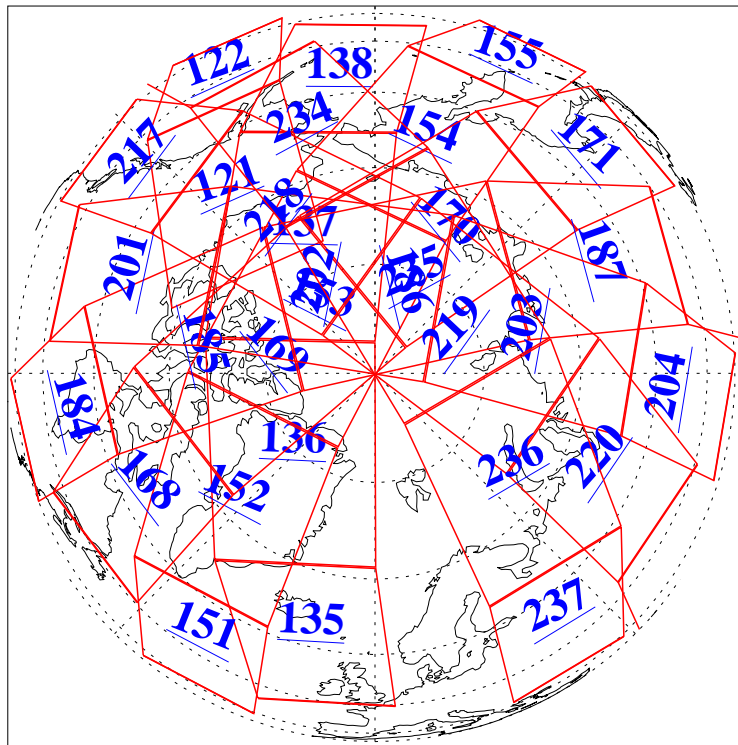

L1B Availability  
AMSU Granules: 240  
HSB Granules: 0  
AIRS Granules: 240

18 Jan 2005  
DoY 18  
Aqua Day 990  
Granules: 1 to 120

Granules: 121 to 240

Legend: AMSU Available, HSB Available, AIRS Available

L1B Availability  
AMSU Granules: 240  
HSB Granules: 0  
AIRS Granules: 240

18 Jan 2005  
DoY 18  
Aqua Day 990

Ascending Granules

Descending Granules

Legend: AMSU Available, HSB Available, AIRS Available

### Northern Hemisphere Granules