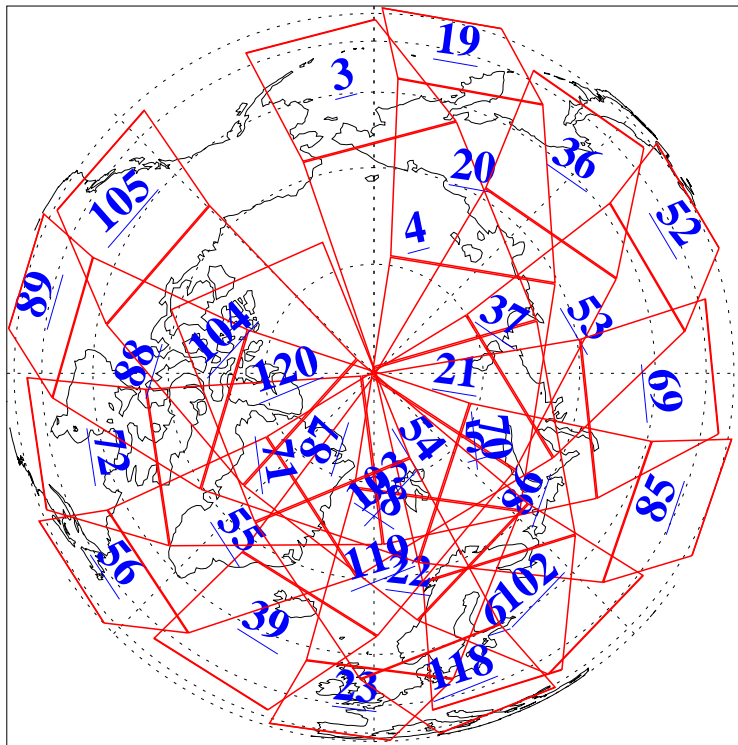

L1B Availability  
AMSU Granules: 240  
HSB Granules: 0  
AIRS Granules: 240

18 Jan 2005  
DoY 18  
Aqua Day 990  
Granules: 1 to 120

Granules: 121 to 240

Legend: AMSU Available, HSB Available, AIRS Available

L1B Availability  
AMSU Granules: 240  
HSB Granules: 0  
AIRS Granules: 240

18 Jan 2005  
DoY 18  
Aqua Day 990

Ascending Granules

Descending Granules

Legend: AMSU Available, HSB Available, AIRS Available

L1B Availability  
AMSU Granules: 240  
HSB Granules: 0  
AIRS Granules: 240

18 Jan 2005  
DoY 18  
Aqua Day 990

### Northern Hemisphere Granules