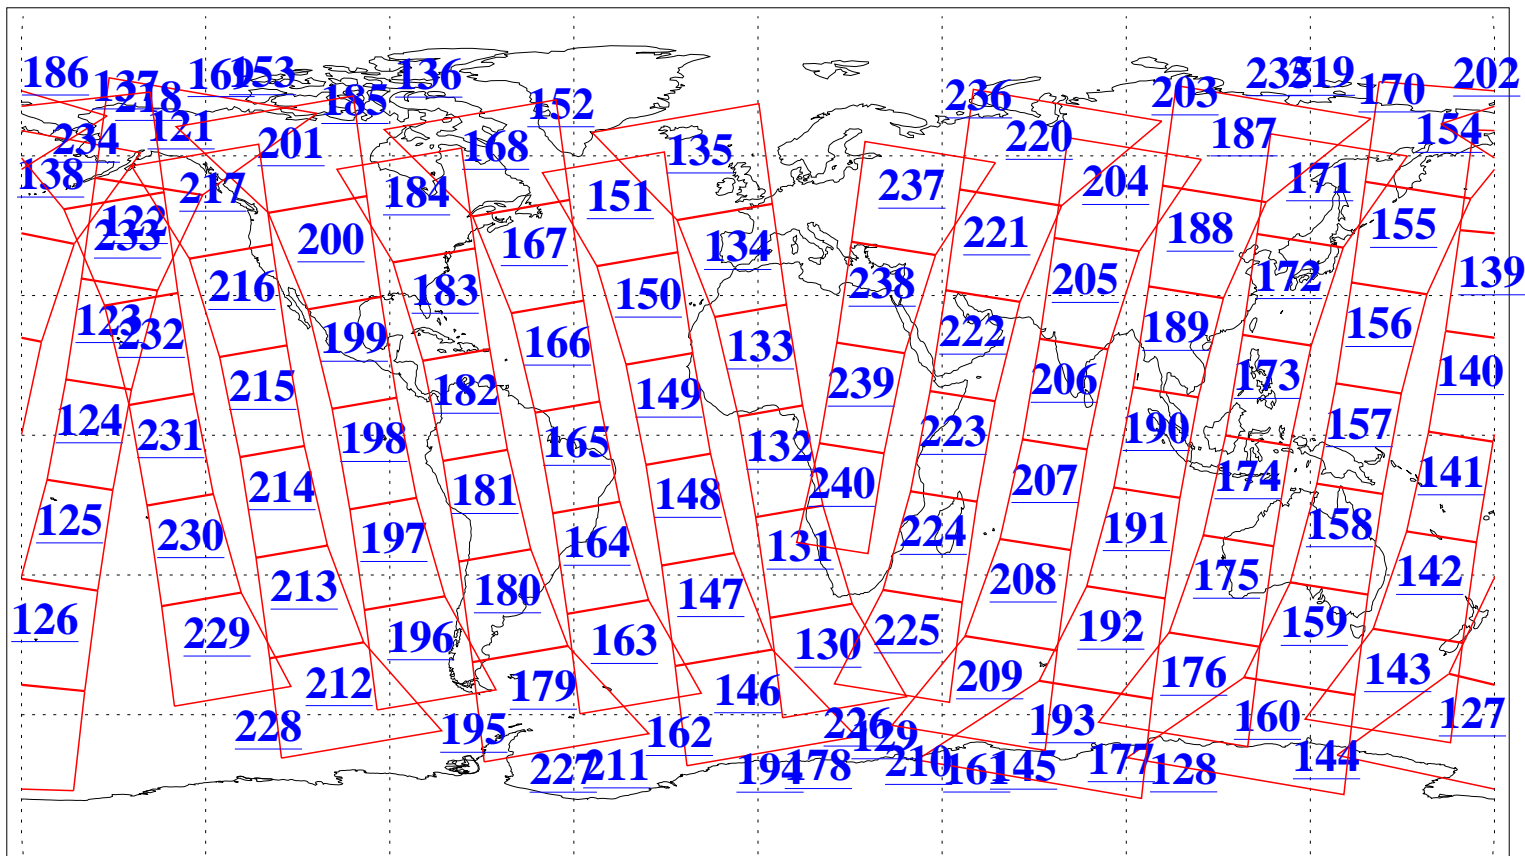

L1B Availability  
AMSU Granules: 240  
HSB Granules: 0  
AIRS Granules: 240

18 Jan 2005  
DoY 18  
Aqua Day 990  
Granules: 1 to 120

Granules: 121 to 240

Legend: AMSU Available, HSB Available, AIRS Available

L1B Availability  
AMSU Granules: 240  
HSB Granules: 0  
AIRS Granules: 240

18 Jan 2005  
DoY 18  
Aqua Day 990

Ascending Granules

Descending Granules

Legend: AMSU Available, HSB Available, AIRS Available