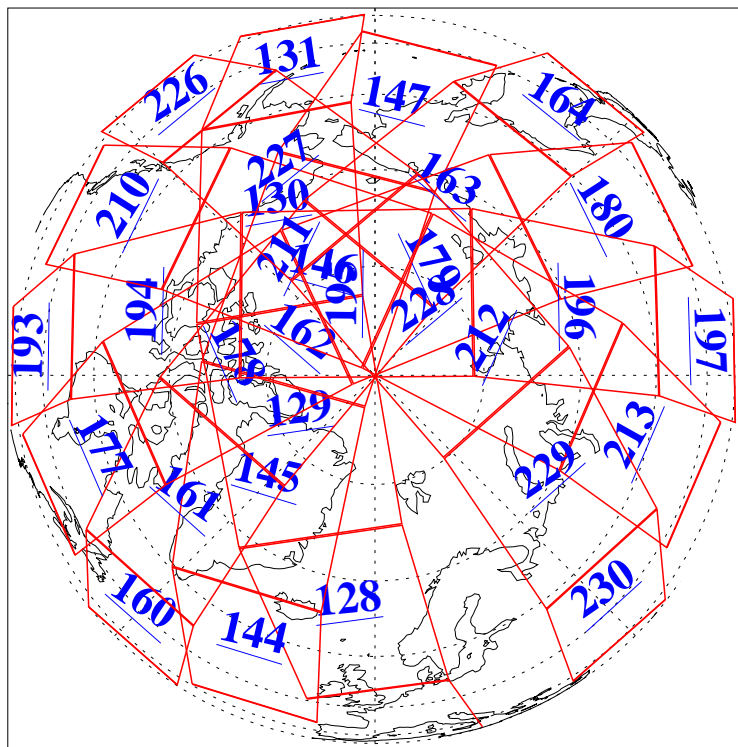

L1B Availability  
AMSU Granules: 240  
HSB Granules: 0  
AIRS Granules: 240

17 Jan 2005  
DoY 17  
Aqua Day 989

Ascending Granules

Descending Granules

Legend: AMSU Available, HSB Available, AIRS Available

L1B Availability  
 AMSU Granules: 240  
 HSB Granules: 0  
 AIRS Granules: 240

17 Jan 2005  
 DoY 17  
 Aqua Day 989

Northern Hemisphere Granules

Southern Hemisphere Granules

Legend: AMSU Available, HSB Available, AIRS Available