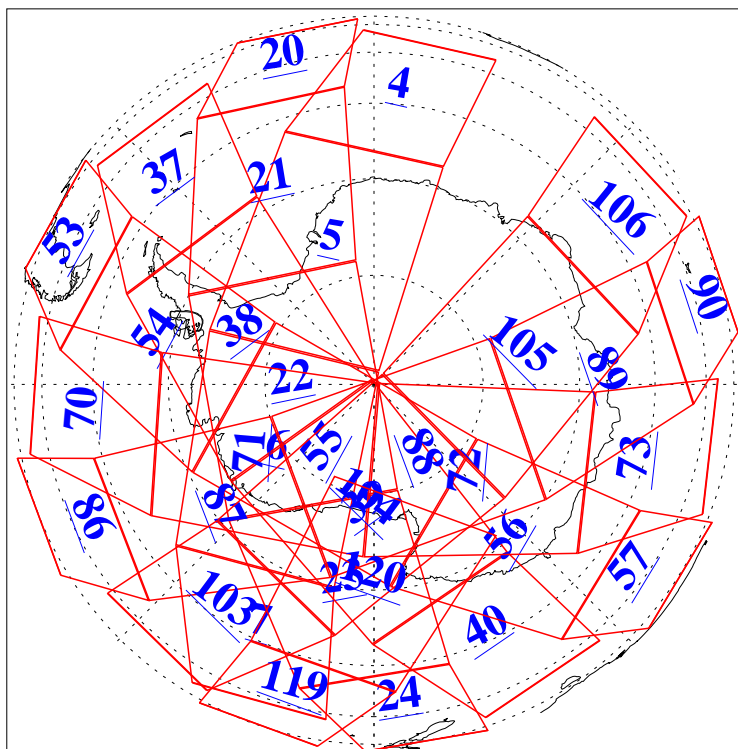

L1B Availability  
AMSU Granules: 240  
HSB Granules: 0  
AIRS Granules: 240

17 Jan 2005  
DoY 17  
Aqua Day 989  
Granules: 1 to 120

Granules: 121 to 240

Legend: AMSU Available, HSB Available, AIRS Available

L1B Availability  
AMSU Granules: 240  
HSB Granules: 0  
AIRS Granules: 240

17 Jan 2005  
DoY 17  
Aqua Day 989

Ascending Granules

Descending Granules

Legend: AMSU Available, HSB Available, AIRS Available

L1B Availability  
 AMSU Granules: 240  
 HSB Granules: 0  
 AIRS Granules: 240

17 Jan 2005  
 DoY 17  
 Aqua Day 989

Northern Hemisphere Granules

Southern Hemisphere Granules

Legend: AMSU Available, HSB Available, AIRS Available