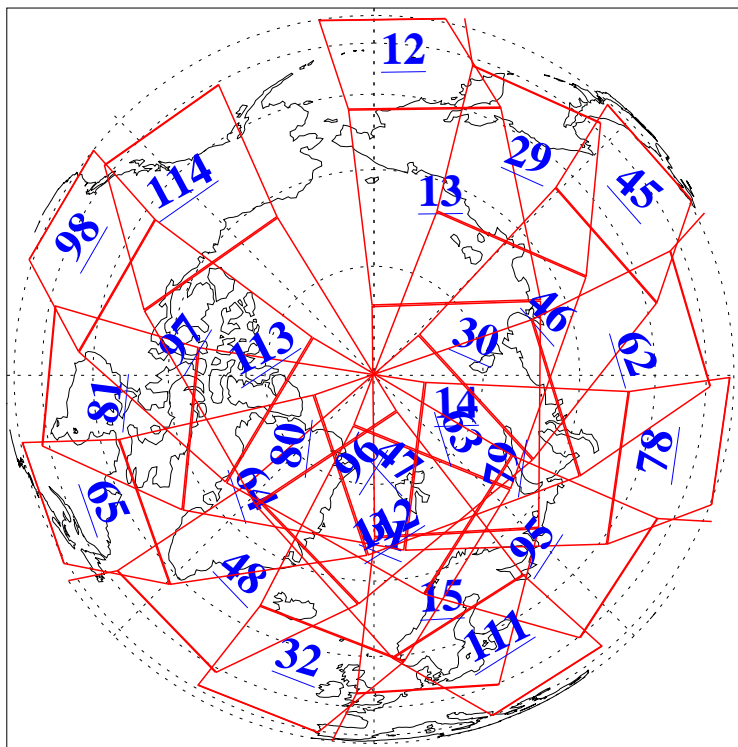

L1B Availability  
AMSU Granules: 240  
HSB Granules: 0  
AIRS Granules: 240

17 Jan 2005  
DoY 17  
Aqua Day 989  
Granules: 1 to 120

Granules: 121 to 240

Legend: AMSU Available, HSB Available, AIRS Available

L1B Availability  
AMSU Granules: 240  
HSB Granules: 0  
AIRS Granules: 240

17 Jan 2005  
DoY 17  
Aqua Day 989

Ascending Granules

Descending Granules

Legend: AMSU Available, HSB Available, AIRS Available

L1B Availability  
 AMSU Granules: 240  
 HSB Granules: 0  
 AIRS Granules: 240

17 Jan 2005  
 DoY 17  
 Aqua Day 989

Northern Hemisphere Granules

Southern Hemisphere Granules

Legend: AMSU Available, HSB Available, AIRS Available