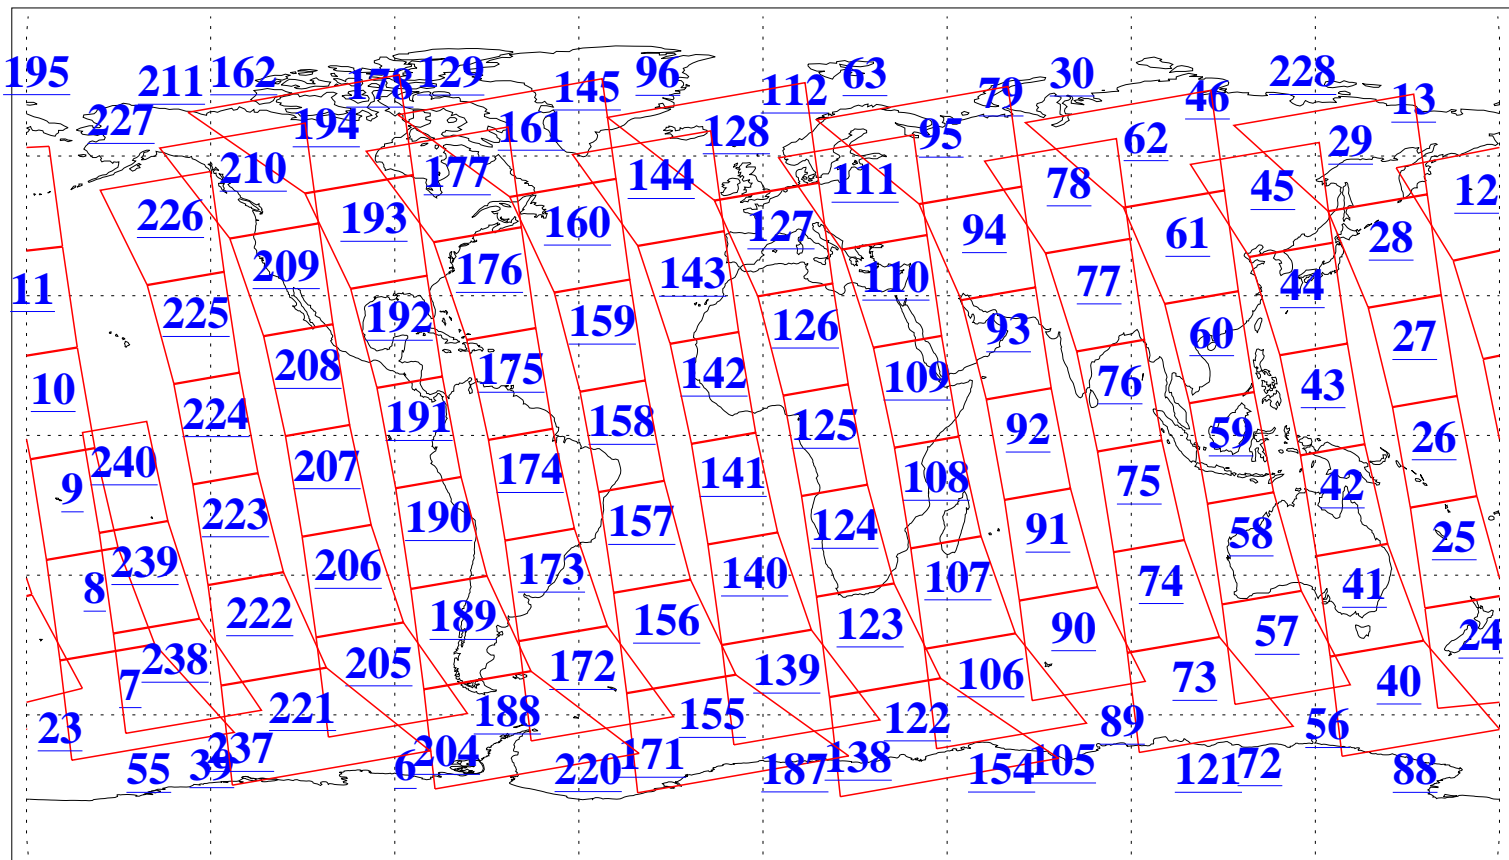

L1B Availability  
AMSU Granules: 240  
HSB Granules: 0  
AIRS Granules: 240

17 Jan 2005  
DoY 17  
Aqua Day 989  
Granules: 1 to 120

Granules: 121 to 240

Legend: AMSU Available, HSB Available, AIRS Available

L1B Availability  
AMSU Granules: 240  
HSB Granules: 0  
AIRS Granules: 240

17 Jan 2005  
DoY 17  
Aqua Day 989

Ascending Granules

Descending Granules

Legend: AMSU Available, HSB Available, AIRS Available

L1B Availability  
 AMSU Granules: 240  
 HSB Granules: 0  
 AIRS Granules: 240

17 Jan 2005  
 DoY 17  
 Aqua Day 989

Northern Hemisphere Granules

Southern Hemisphere Granules

Legend: AMSU Available, HSB Available, AIRS Available