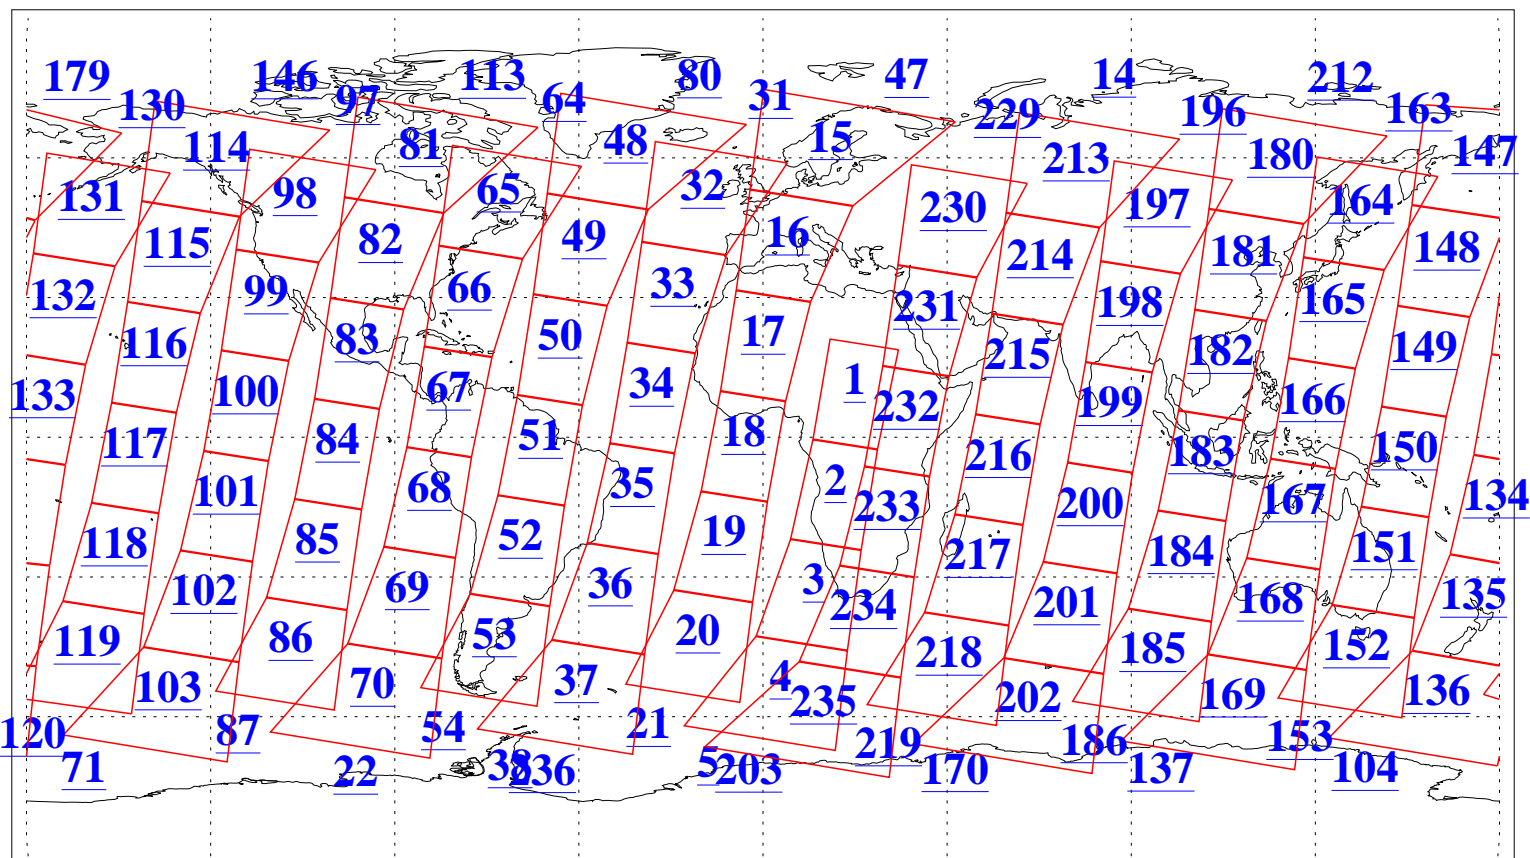

L1B Availability  
AMSU Granules: 240  
HSB Granules: 0  
AIRS Granules: 240

17 Jan 2005  
DoY 17  
Aqua Day 989  
Granules: 1 to 120

Granules: 121 to 240

Legend: AMSU Available, HSB Available, AIRS Available

L1B Availability  
AMSU Granules: 240  
HSB Granules: 0  
AIRS Granules: 240

17 Jan 2005  
DoY 17  
Aqua Day 989

Ascending Granules

Descending Granules

Legend: AMSU Available, HSB Available, AIRS Available

L1B Availability  
 AMSU Granules: 240  
 HSB Granules: 0  
 AIRS Granules: 240

17 Jan 2005  
 DoY 17  
 Aqua Day 989

Northern Hemisphere Granules

Southern Hemisphere Granules

Legend: AMSU Available, HSB Available, AIRS Available