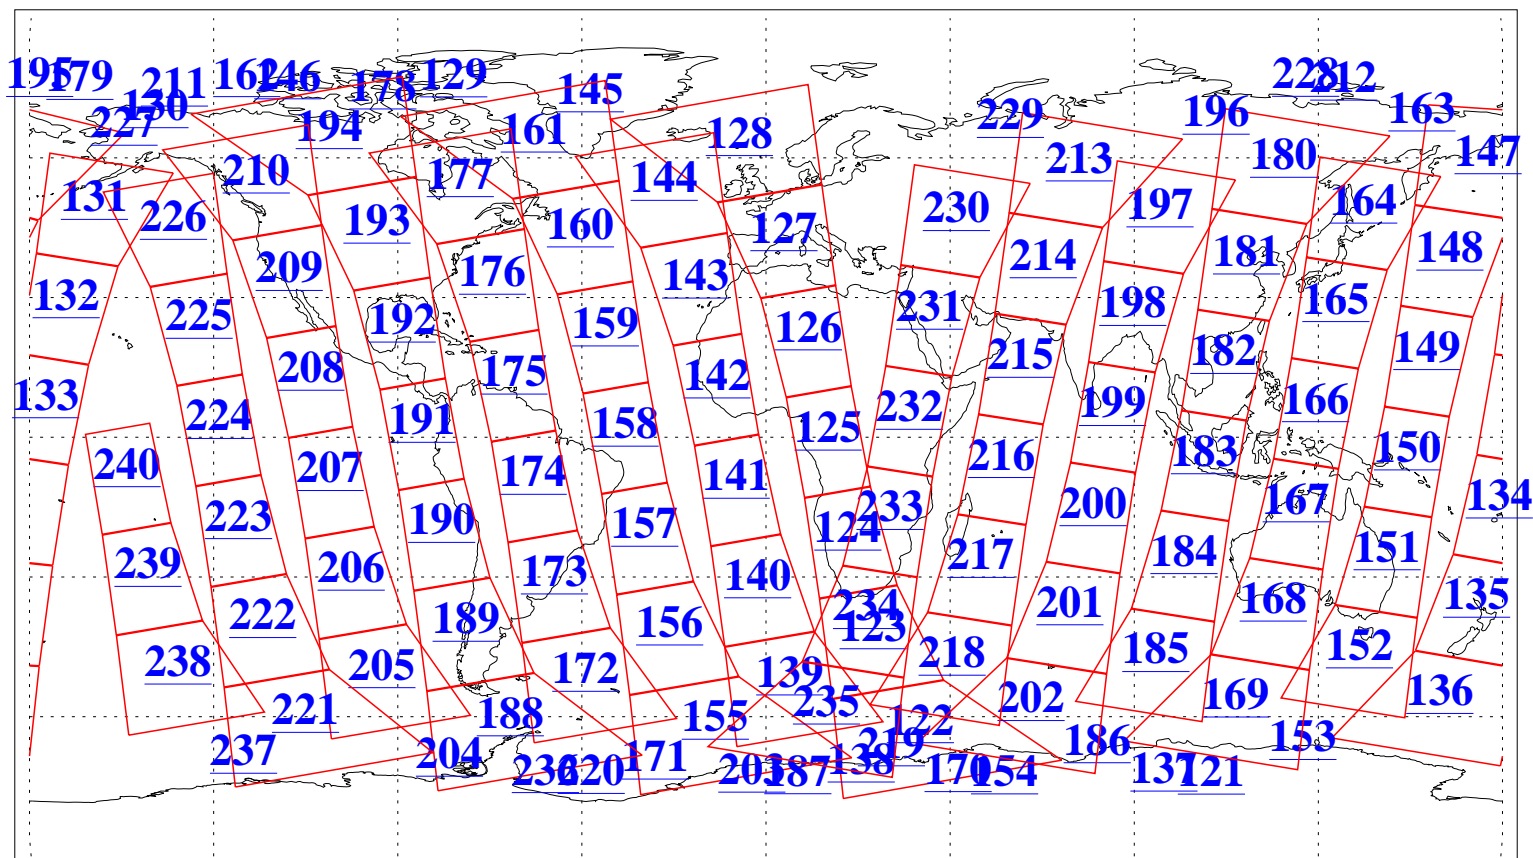

L1B Availability  
AMSU Granules: 240  
HSB Granules: 0  
AIRS Granules: 240

17 Jan 2005  
DoY 17  
Aqua Day 989  
Granules: 1 to 120

Granules: 121 to 240

Legend: AMSU Available, HSB Available, AIRS Available

L1B Availability  
AMSU Granules: 240  
HSB Granules: 0  
AIRS Granules: 240

17 Jan 2005  
DoY 17  
Aqua Day 989

Ascending Granules

Descending Granules

Legend: AMSU Available, HSB Available, AIRS Available

L1B Availability  
 AMSU Granules: 240  
 HSB Granules: 0  
 AIRS Granules: 240

17 Jan 2005  
 DoY 17  
 Aqua Day 989

Northern Hemisphere Granules

Southern Hemisphere Granules

Legend: AMSU Available, HSB Available, AIRS Available