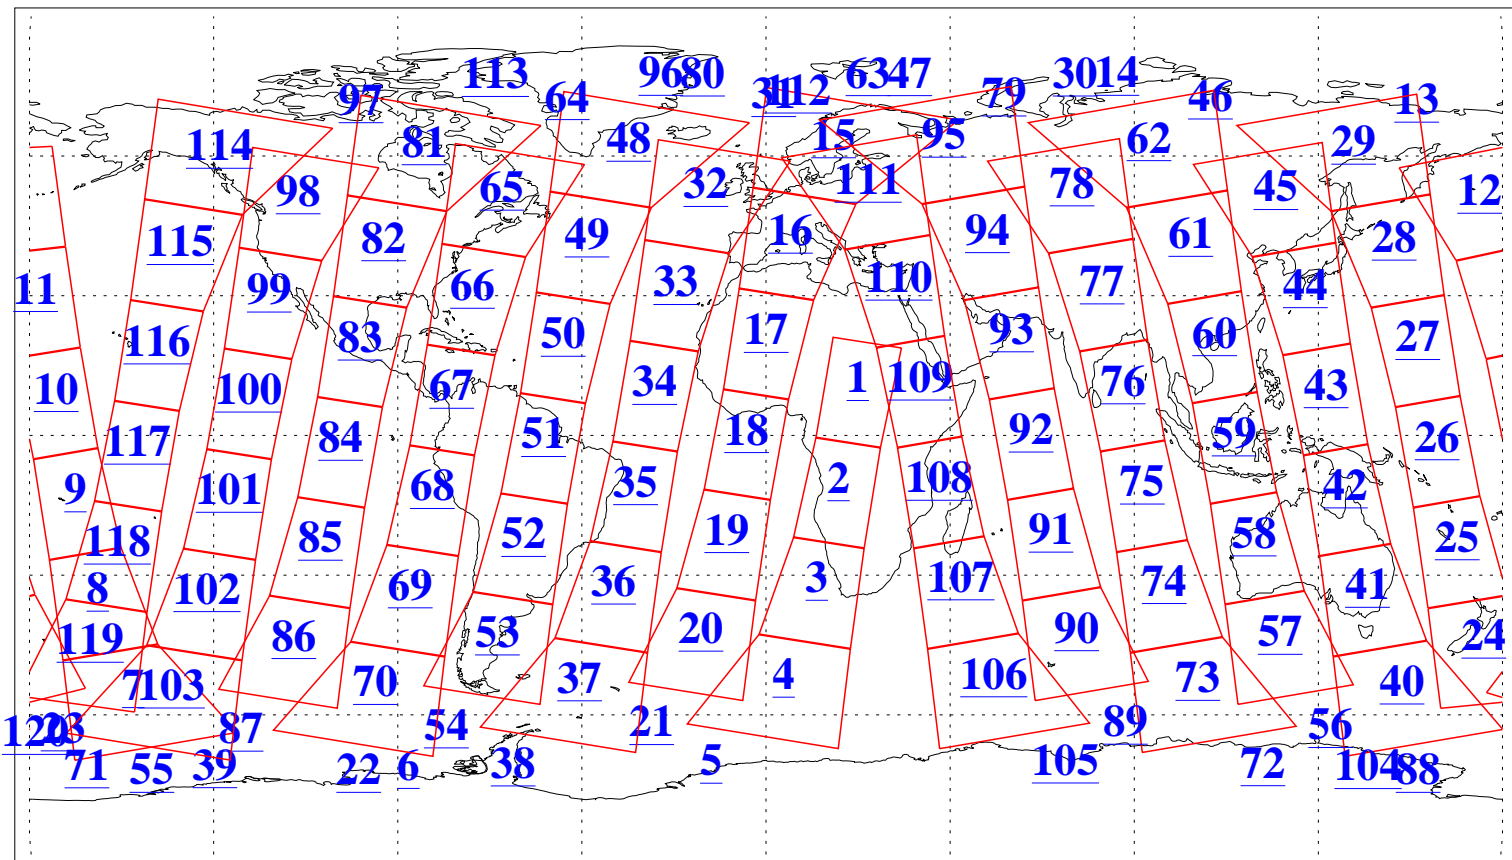

L1B Availability  
AMSU Granules: 240  
HSB Granules: 0  
AIRS Granules: 240

17 Jan 2005  
DoY 17  
Aqua Day 989  
Granules: 1 to 120

Granules: 121 to 240

Legend: AMSU Available, HSB Available, AIRS Available

L1B Availability  
AMSU Granules: 240  
HSB Granules: 0  
AIRS Granules: 240

17 Jan 2005  
DoY 17  
Aqua Day 989

Ascending Granules

Descending Granules

Legend: AMSU Available, HSB Available, AIRS Available

L1B Availability  
 AMSU Granules: 240  
 HSB Granules: 0  
 AIRS Granules: 240

17 Jan 2005  
 DoY 17  
 Aqua Day 989

Northern Hemisphere Granules

Southern Hemisphere Granules

Legend: AMSU Available, HSB Available, AIRS Available