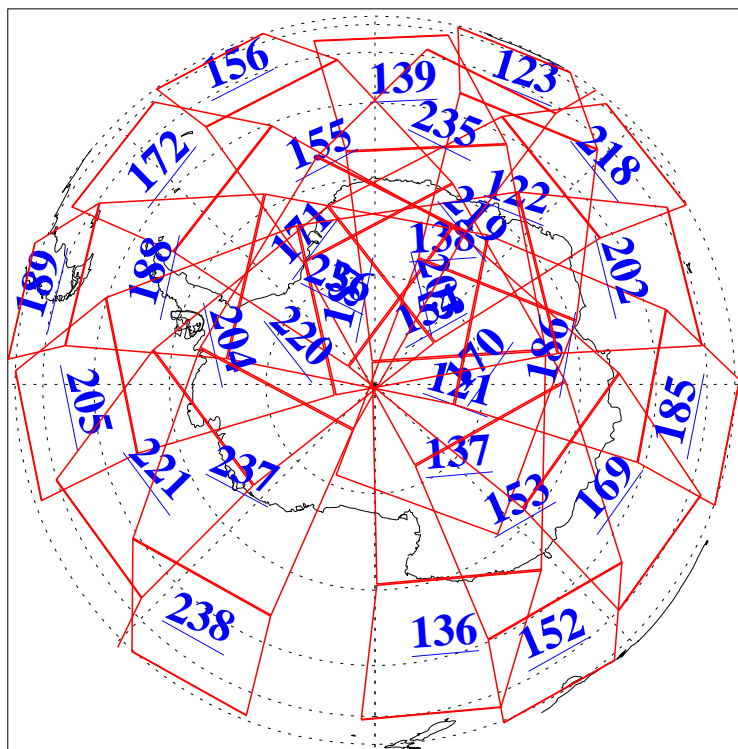

L1B Availability  
AMSU Granules: 240  
HSB Granules: 0  
AIRS Granules: 240

17 Jan 2005  
DoY 17  
Aqua Day 989  
Granules: 1 to 120

Granules: 121 to 240

Legend: AMSU Available, HSB Available, AIRS Available

L1B Availability  
AMSU Granules: 240  
HSB Granules: 0  
AIRS Granules: 240

17 Jan 2005  
DoY 17  
Aqua Day 989

Ascending Granules

Descending Granules

Legend: AMSU Available, HSB Available, AIRS Available

L1B Availability  
 AMSU Granules: 240  
 HSB Granules: 0  
 AIRS Granules: 240

17 Jan 2005  
 DoY 17  
 Aqua Day 989

Northern Hemisphere Granules

Southern Hemisphere Granules

Legend: AMSU Available, HSB Available, AIRS Available