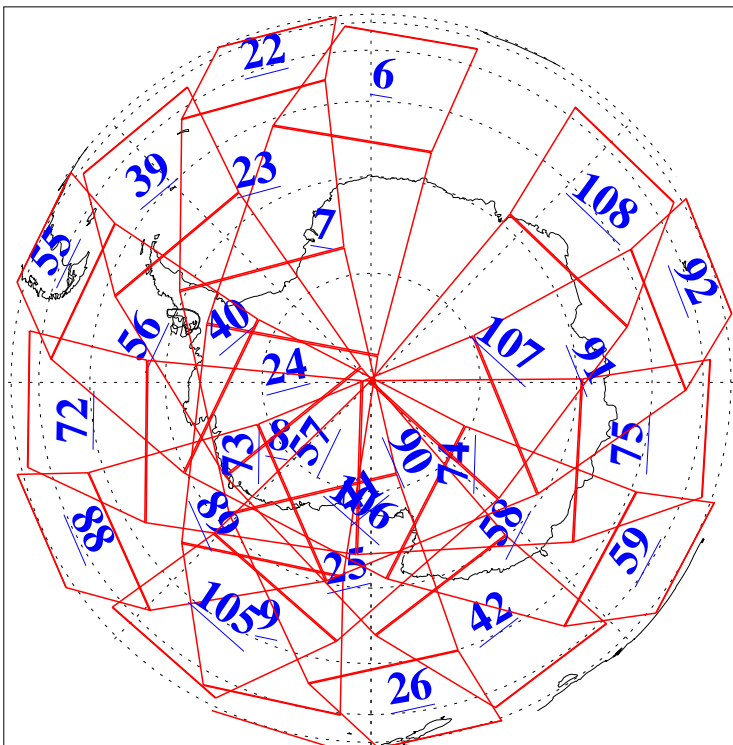

L1B Availability
AMSU Granules: 240
HSB Granules: 0
AIRS Granules: 240

15 Jan 2005
DoY 15
Aqua Day 987
Granules: 1 to 120

Granules: 121 to 240

Legend: AMSU Available, HSB Available, AIRS Available

L1B Availability
AMSU Granules: 240
HSB Granules: 0
AIRS Granules: 240

15 Jan 2005
DoY 15
Aqua Day 987

Ascending Granules

Descending Granules

Legend: AMSU Available, HSB Available, AIRS Available

L1B Availability
 AMSU Granules: 240
 HSB Granules: 0
 AIRS Granules: 240

15 Jan 2005
 DoY 15
 Aqua Day 987

Northern Hemisphere Granules

Southern Hemisphere Granules

Legend: AMSU Available, HSB Available, AIRS Available