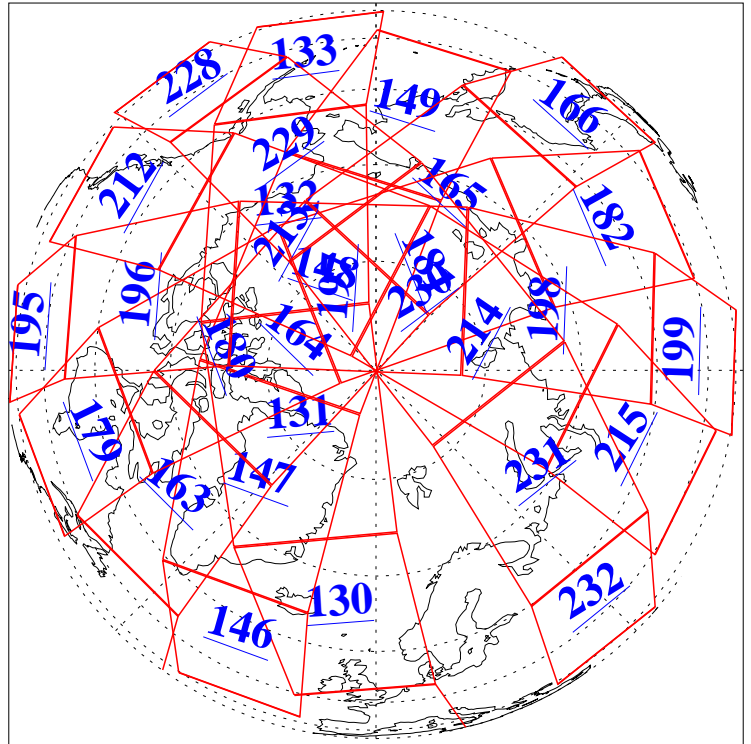

L1B Availability
AMSU Granules: 240
HSB Granules: 0
AIRS Granules: 240

15 Jan 2005
DoY 15
Aqua Day 987
Granules: 1 to 120

Granules: 121 to 240

Legend: AMSU Available, HSB Available, AIRS Available

L1B Availability
AMSU Granules: 240
HSB Granules: 0
AIRS Granules: 240

15 Jan 2005
DoY 15
Aqua Day 987

Ascending Granules

Descending Granules

Legend: AMSU Available, HSB Available, AIRS Available

L1B Availability
 AMSU Granules: 240
 HSB Granules: 0
 AIRS Granules: 240

15 Jan 2005
 DoY 15
 Aqua Day 987

Northern Hemisphere Granules

Southern Hemisphere Granules

Legend: AMSU Available, HSB Available, AIRS Available