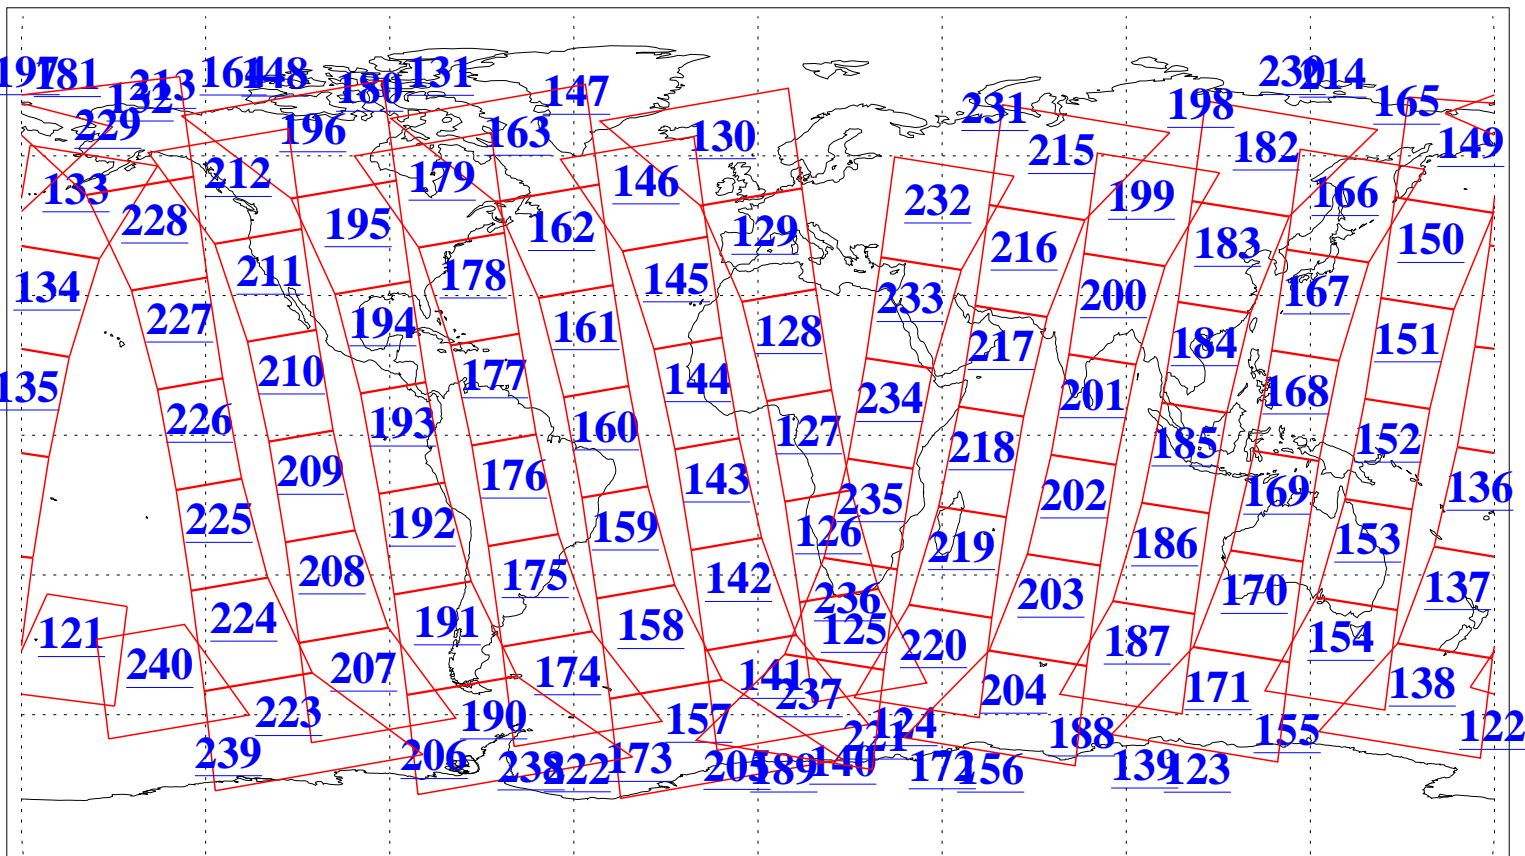

L1B Availability
AMSU Granules: 240
HSB Granules: 0
AIRS Granules: 240

15 Jan 2005
DoY 15
Aqua Day 987
Granules: 1 to 120

Granules: 121 to 240

Legend: AMSU Available, HSB Available, AIRS Available

L1B Availability
AMSU Granules: 240
HSB Granules: 0
AIRS Granules: 240

15 Jan 2005
DoY 15
Aqua Day 987

Ascending Granules

Descending Granules

Legend: AMSU Available, HSB Available, AIRS Available

L1B Availability
 AMSU Granules: 240
 HSB Granules: 0
 AIRS Granules: 240

15 Jan 2005
 DoY 15
 Aqua Day 987

Northern Hemisphere Granules

Southern Hemisphere Granules

Legend: AMSU Available, HSB Available, AIRS Available