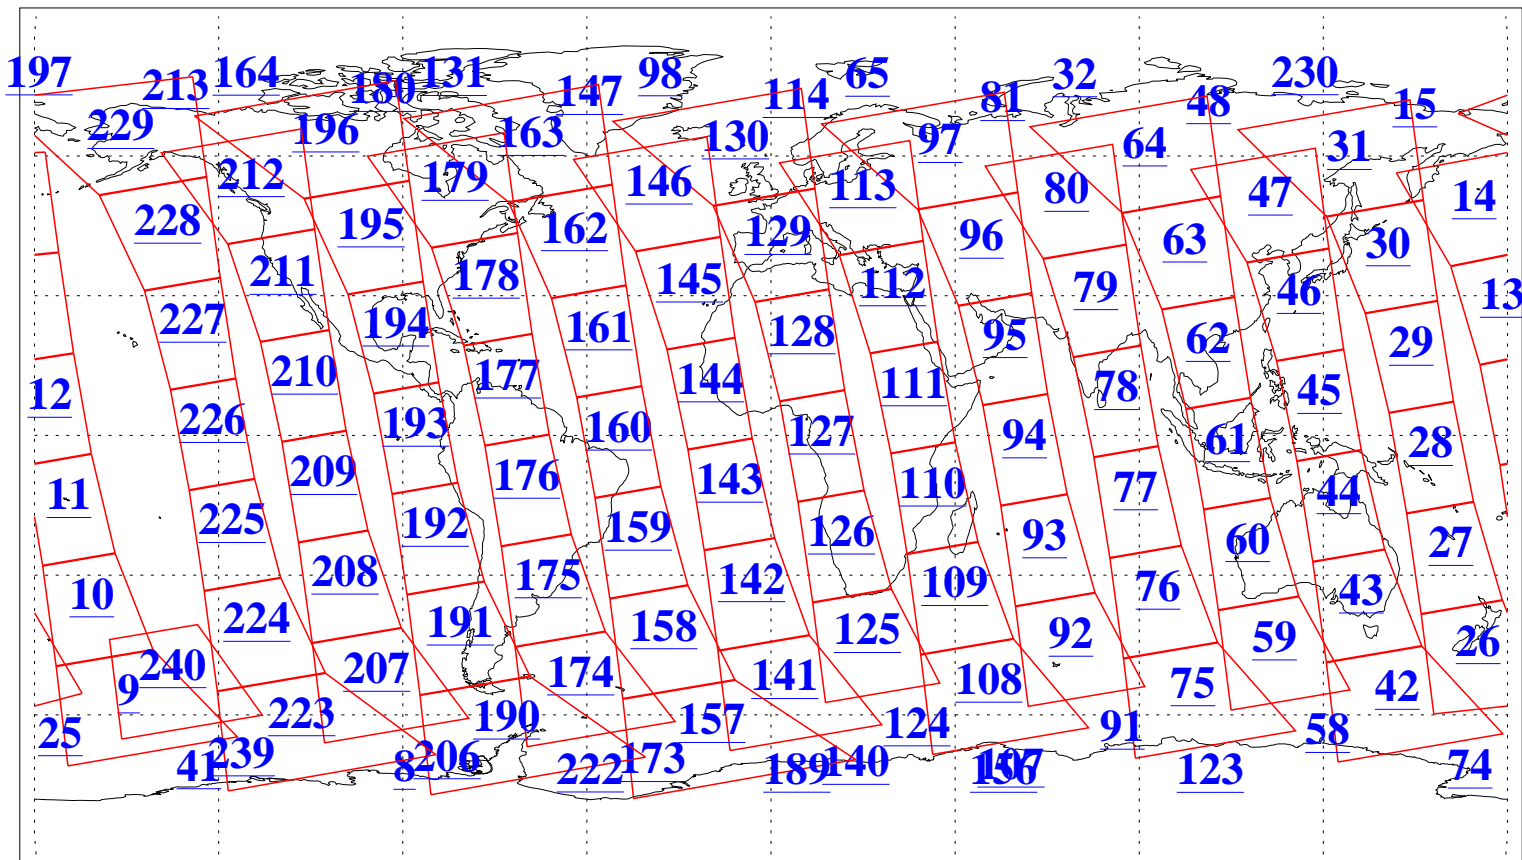

L1B Availability
AMSU Granules: 240
HSB Granules: 0
AIRS Granules: 240

15 Jan 2005
DoY 15
Aqua Day 987
Granules: 1 to 120

Granules: 121 to 240

Legend: AMSU Available, HSB Available, AIRS Available

L1B Availability
AMSU Granules: 240
HSB Granules: 0
AIRS Granules: 240

15 Jan 2005
DoY 15
Aqua Day 987

Ascending Granules

Descending Granules

Legend: AMSU Available, HSB Available, AIRS Available

L1B Availability
 AMSU Granules: 240
 HSB Granules: 0
 AIRS Granules: 240

15 Jan 2005
 DoY 15
 Aqua Day 987

Northern Hemisphere Granules

Southern Hemisphere Granules

Legend: AMSU Available, HSB Available, AIRS Available