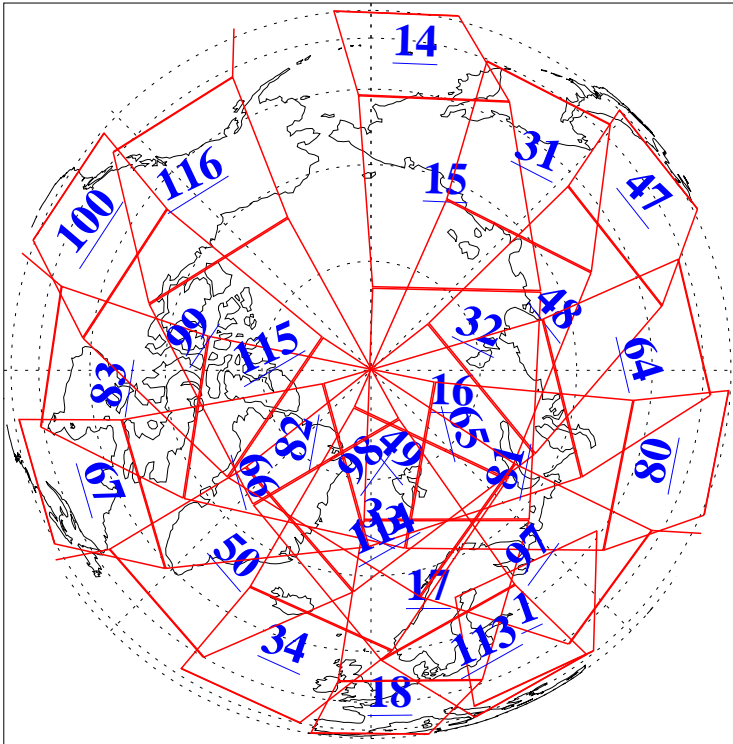

L1B Availability
AMSU Granules: 240
HSB Granules: 0
AIRS Granules: 240

15 Jan 2005
DoY 15
Aqua Day 987
Granules: 1 to 120

Granules: 121 to 240

Legend: AMSU Available, HSB Available, AIRS Available

L1B Availability
AMSU Granules: 240
HSB Granules: 0
AIRS Granules: 240

15 Jan 2005
DoY 15
Aqua Day 987

Ascending Granules

Descending Granules

Legend: AMSU Available, HSB Available, AIRS Available

L1B Availability
 AMSU Granules: 240
 HSB Granules: 0
 AIRS Granules: 240

15 Jan 2005
 DoY 15
 Aqua Day 987

Northern Hemisphere Granules

Southern Hemisphere Granules

Legend: AMSU Available, HSB Available, AIRS Available