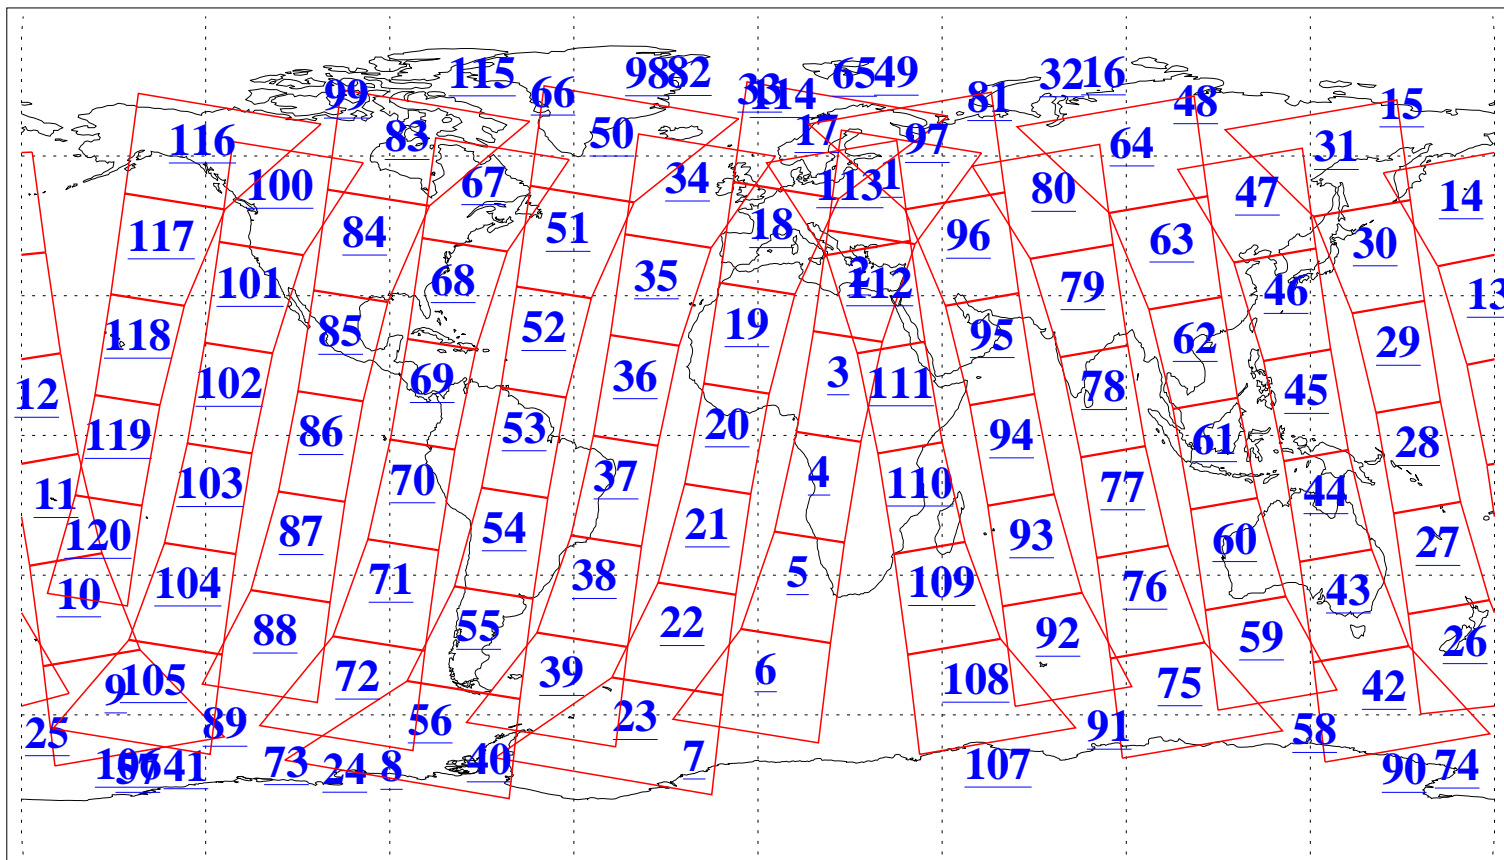

L1B Availability
AMSU Granules: 240
HSB Granules: 0
AIRS Granules: 240

15 Jan 2005
DoY 15
Aqua Day 987
Granules: 1 to 120

Granules: 121 to 240

Legend: AMSU Available, HSB Available, AIRS Available

L1B Availability
AMSU Granules: 240
HSB Granules: 0
AIRS Granules: 240

15 Jan 2005
DoY 15
Aqua Day 987

Ascending Granules

Descending Granules

Legend: AMSU Available, HSB Available, AIRS Available

L1B Availability
 AMSU Granules: 240
 HSB Granules: 0
 AIRS Granules: 240

15 Jan 2005
 DoY 15
 Aqua Day 987

Northern Hemisphere Granules

Southern Hemisphere Granules

Legend: AMSU Available, HSB Available, AIRS Available