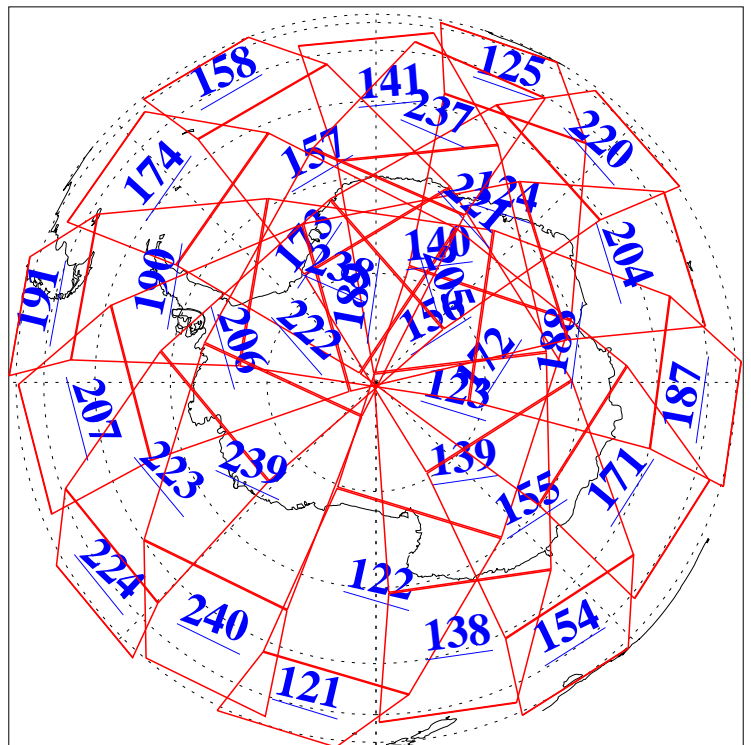

L1B Availability
AMSU Granules: 240
HSB Granules: 0
AIRS Granules: 240

15 Jan 2005
DoY 15
Aqua Day 987
Granules: 1 to 120

Granules: 121 to 240

Legend: AMSU Available, HSB Available, AIRS Available

L1B Availability
AMSU Granules: 240
HSB Granules: 0
AIRS Granules: 240

15 Jan 2005
DoY 15
Aqua Day 987

Ascending Granules

Descending Granules

Legend: AMSU Available, HSB Available, AIRS Available

L1B Availability
 AMSU Granules: 240
 HSB Granules: 0
 AIRS Granules: 240

15 Jan 2005
 DoY 15
 Aqua Day 987

Northern Hemisphere Granules

Southern Hemisphere Granules

Legend: AMSU Available, HSB Available, AIRS Available