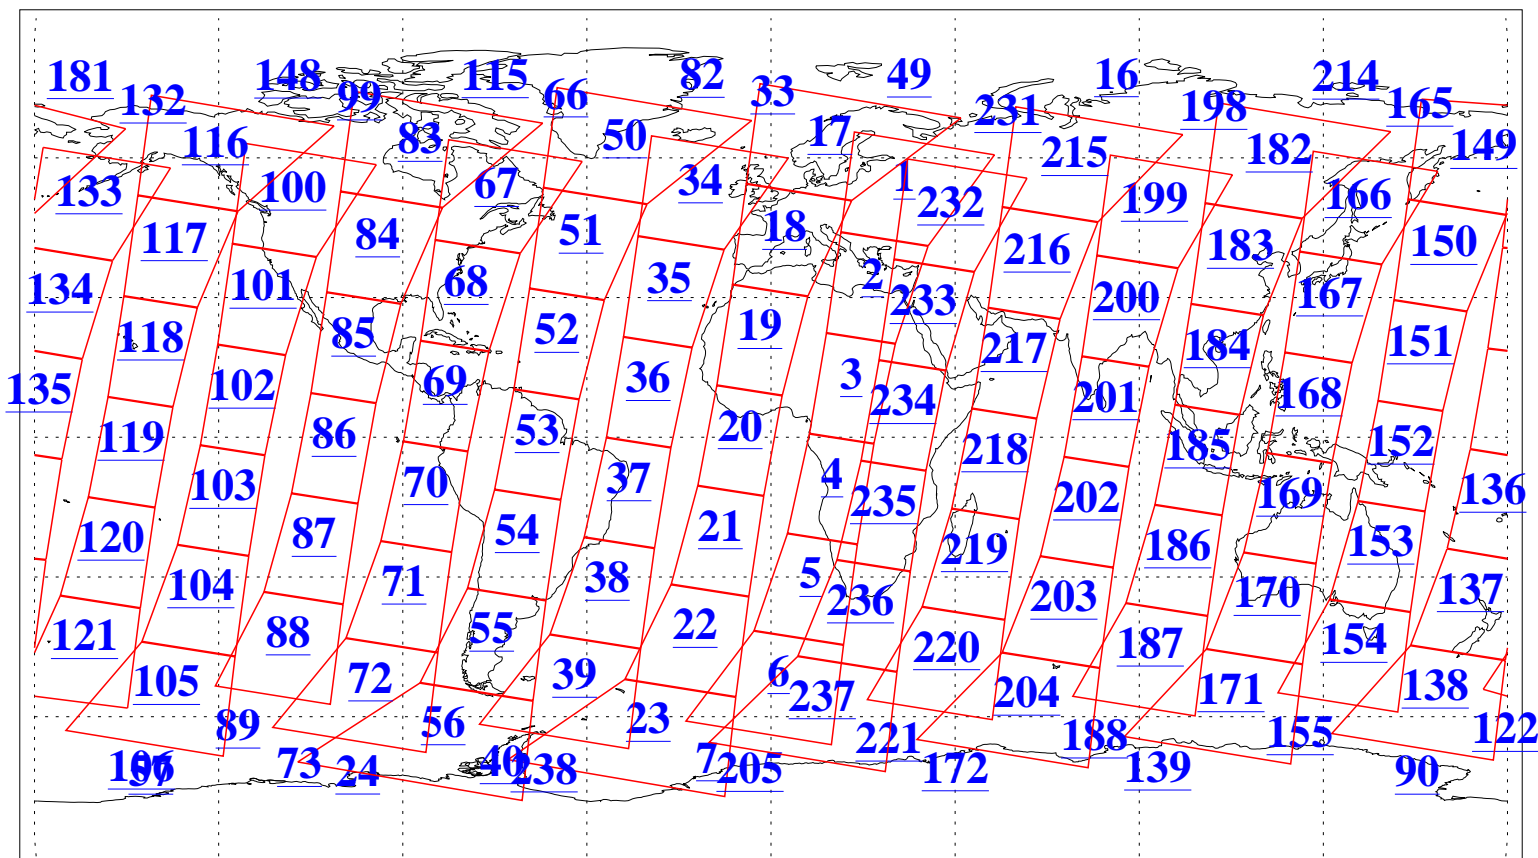

L1B Availability
AMSU Granules: 240
HSB Granules: 0
AIRS Granules: 240

15 Jan 2005
DoY 15
Aqua Day 987
Granules: 1 to 120

Granules: 121 to 240

Legend: AMSU Available, HSB Available, AIRS Available

L1B Availability
AMSU Granules: 240
HSB Granules: 0
AIRS Granules: 240

15 Jan 2005
DoY 15
Aqua Day 987

Ascending Granules

Descending Granules

Legend: AMSU Available, HSB Available, AIRS Available

L1B Availability
 AMSU Granules: 240
 HSB Granules: 0
 AIRS Granules: 240

15 Jan 2005
 DoY 15
 Aqua Day 987

Northern Hemisphere Granules

Southern Hemisphere Granules

Legend: AMSU Available, HSB Available, AIRS Available