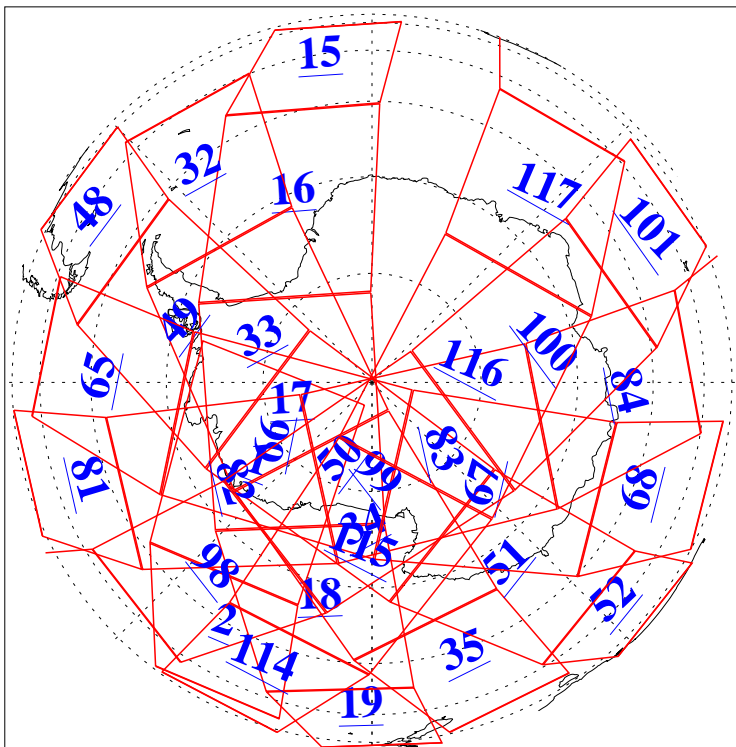

L1B Availability
AMSU Granules: 240
HSB Granules: 0
AIRS Granules: 240

14 Jan 2005
DoY 14
Aqua Day 986
Granules: 1 to 120

Granules: 121 to 240

Legend: AMSU Available, HSB Available, AIRS Available

L1B Availability
AMSU Granules: 240
HSB Granules: 0
AIRS Granules: 240

14 Jan 2005
DoY 14
Aqua Day 986

Ascending Granules

Descending Granules

Legend: AMSU Available, HSB Available, AIRS Available

L1B Availability
 AMSU Granules: 240
 HSB Granules: 0
 AIRS Granules: 240

14 Jan 2005
 DoY 14
 Aqua Day 986

Northern Hemisphere Granules

Southern Hemisphere Granules

Legend: AMSU Available, HSB Available, AIRS Available