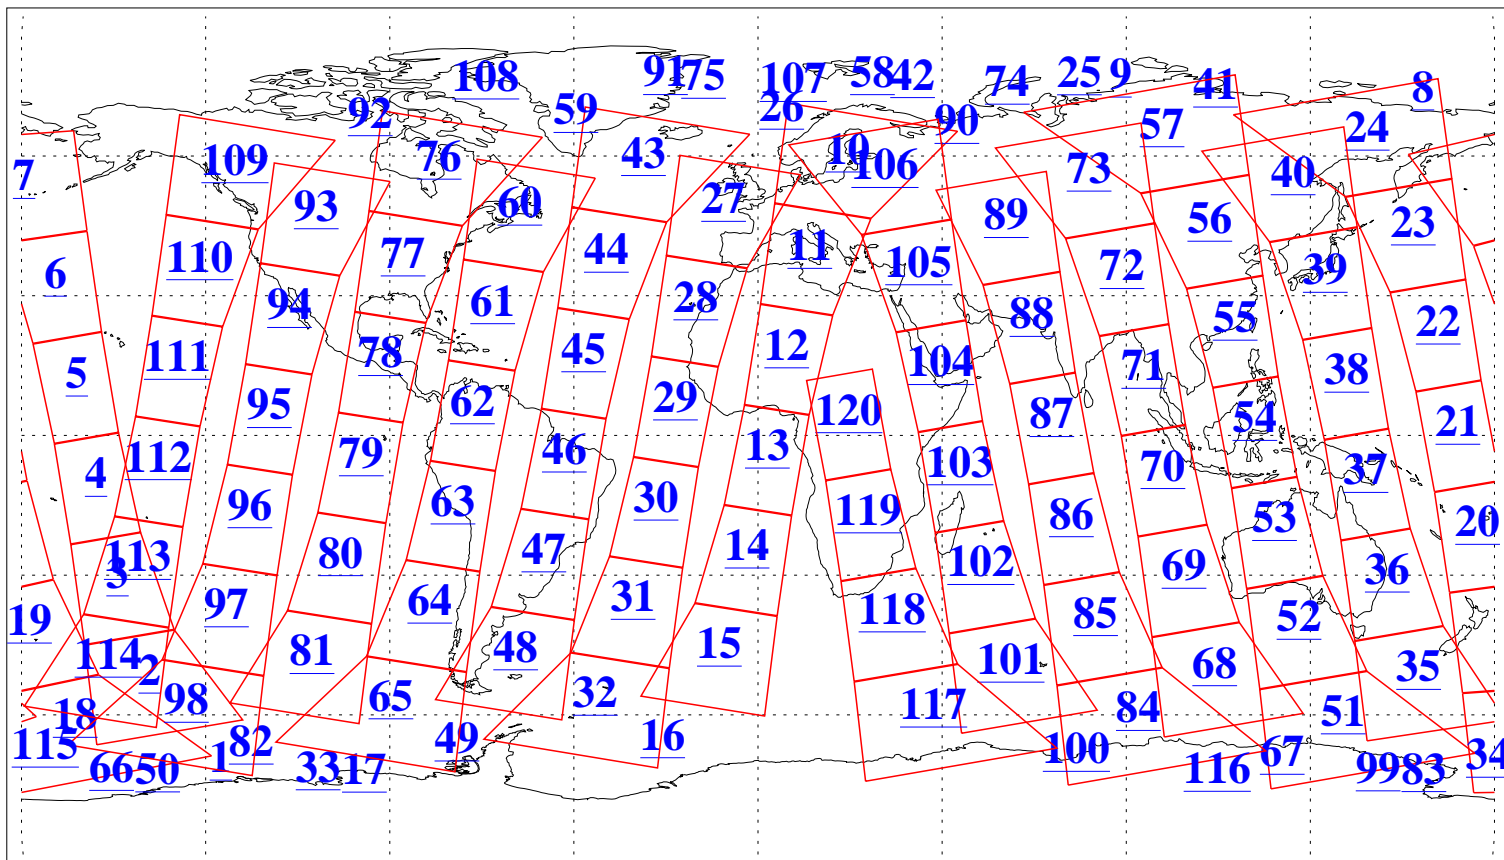

L1B Availability
AMSU Granules: 240
HSB Granules: 0
AIRS Granules: 240

14 Jan 2005
DoY 14
Aqua Day 986
Granules: 1 to 120

Granules: 121 to 240

Legend: AMSU Available, HSB Available, AIRS Available

L1B Availability
AMSU Granules: 240
HSB Granules: 0
AIRS Granules: 240

14 Jan 2005
DoY 14
Aqua Day 986

Ascending Granules

Descending Granules

Legend: AMSU Available, HSB Available, AIRS Available

L1B Availability
 AMSU Granules: 240
 HSB Granules: 0
 AIRS Granules: 240

14 Jan 2005
 DoY 14
 Aqua Day 986

Northern Hemisphere Granules

Southern Hemisphere Granules

Legend: AMSU Available, HSB Available, AIRS Available