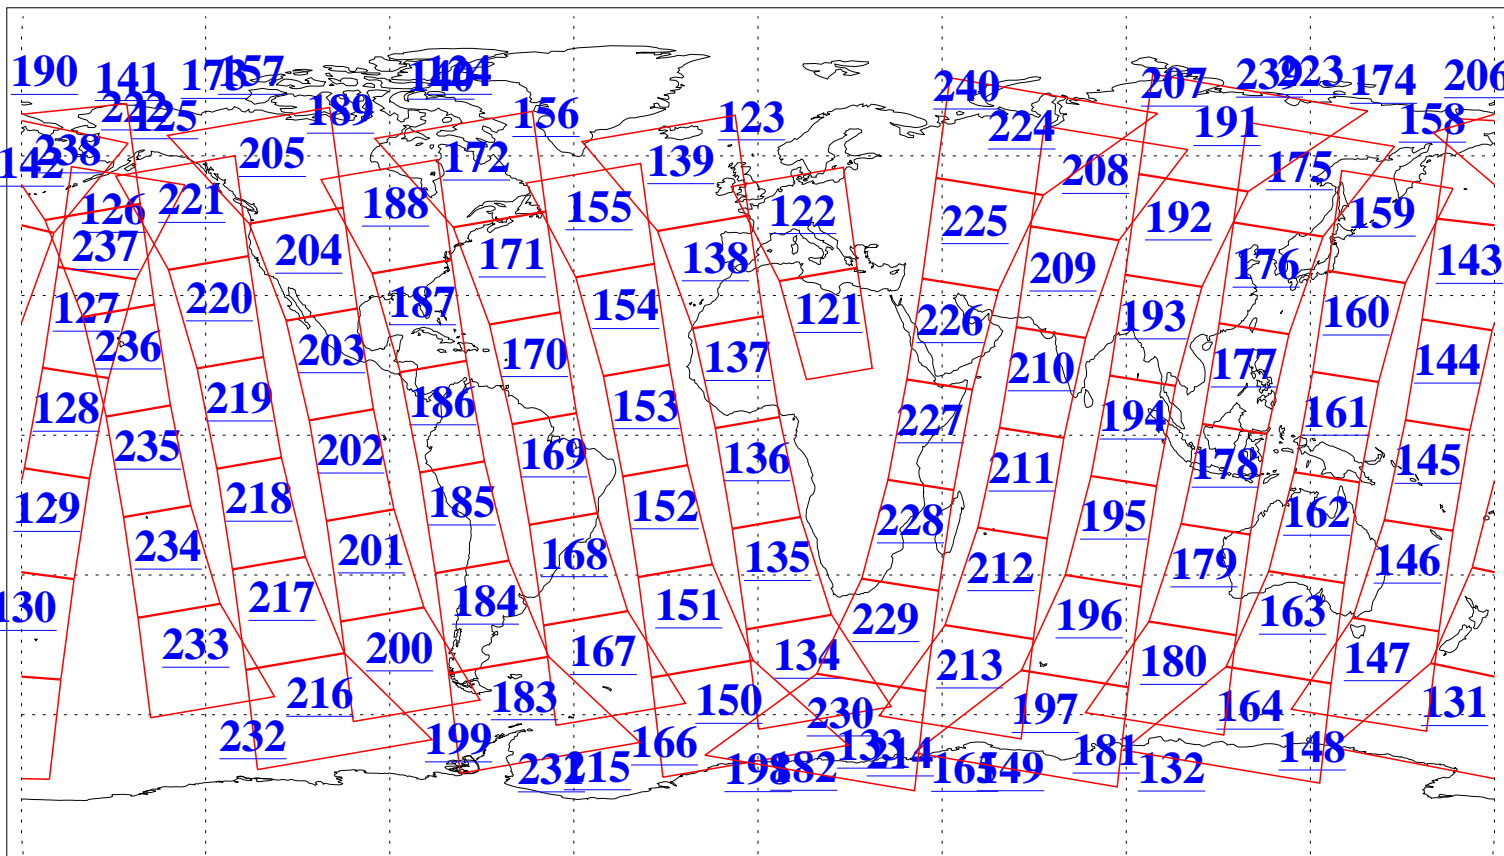

L1B Availability
AMSU Granules: 240
HSB Granules: 0
AIRS Granules: 240

14 Jan 2005
DoY 14
Aqua Day 986
Granules: 1 to 120

Granules: 121 to 240

Legend: AMSU Available, HSB Available, AIRS Available

L1B Availability
AMSU Granules: 240
HSB Granules: 0
AIRS Granules: 240

14 Jan 2005
DoY 14
Aqua Day 986

Ascending Granules

Descending Granules

Legend: AMSU Available, HSB Available, AIRS Available

L1B Availability
 AMSU Granules: 240
 HSB Granules: 0
 AIRS Granules: 240

14 Jan 2005
 DoY 14
 Aqua Day 986

Northern Hemisphere Granules

Southern Hemisphere Granules

Legend: AMSU Available, HSB Available, AIRS Available