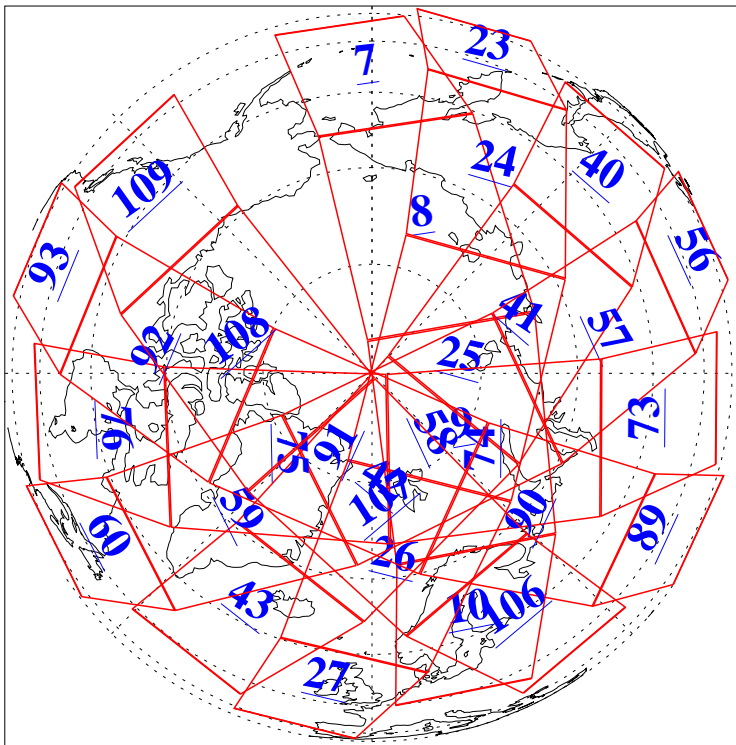

L1B Availability
AMSU Granules: 240
HSB Granules: 0
AIRS Granules: 240

14 Jan 2005
DoY 14
Aqua Day 986
Granules: 1 to 120

Granules: 121 to 240

Legend: AMSU Available, HSB Available, AIRS Available

L1B Availability
AMSU Granules: 240
HSB Granules: 0
AIRS Granules: 240

14 Jan 2005
DoY 14
Aqua Day 986

Ascending Granules

Descending Granules

Legend: AMSU Available, HSB Available, AIRS Available

L1B Availability
 AMSU Granules: 240
 HSB Granules: 0
 AIRS Granules: 240

14 Jan 2005
 DoY 14
 Aqua Day 986

Northern Hemisphere Granules

Southern Hemisphere Granules

Legend: AMSU Available, HSB Available, AIRS Available