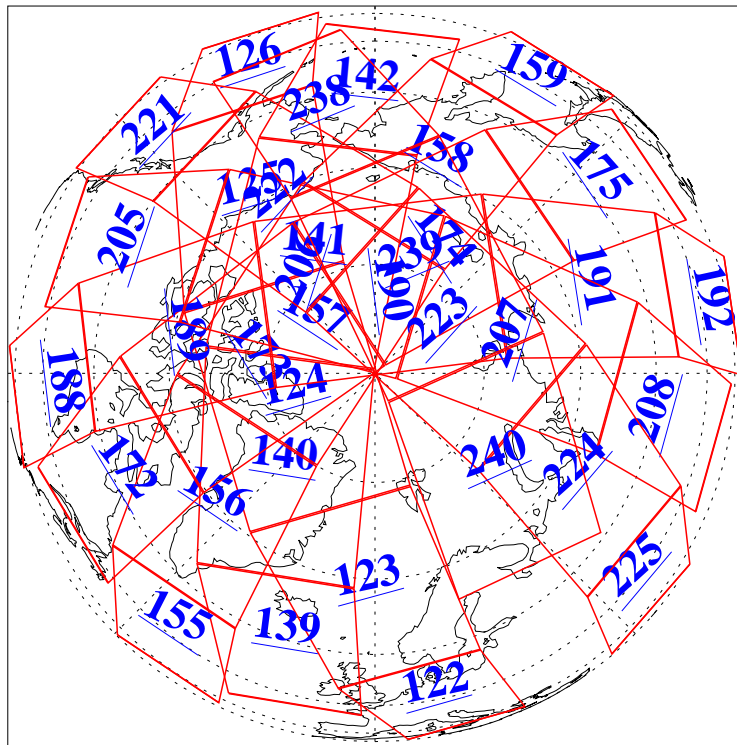

L1B Availability
AMSU Granules: 240
HSB Granules: 0
AIRS Granules: 240

14 Jan 2005
DoY 14
Aqua Day 986
Granules: 1 to 120

Granules: 121 to 240

Legend: AMSU Available, HSB Available, AIRS Available

L1B Availability
AMSU Granules: 240
HSB Granules: 0
AIRS Granules: 240

14 Jan 2005
DoY 14
Aqua Day 986

Ascending Granules

Descending Granules

Legend: AMSU Available, HSB Available, AIRS Available

L1B Availability
 AMSU Granules: 240
 HSB Granules: 0
 AIRS Granules: 240

14 Jan 2005
 DoY 14
 Aqua Day 986

Northern Hemisphere Granules

Southern Hemisphere Granules

Legend: AMSU Available, HSB Available, AIRS Available