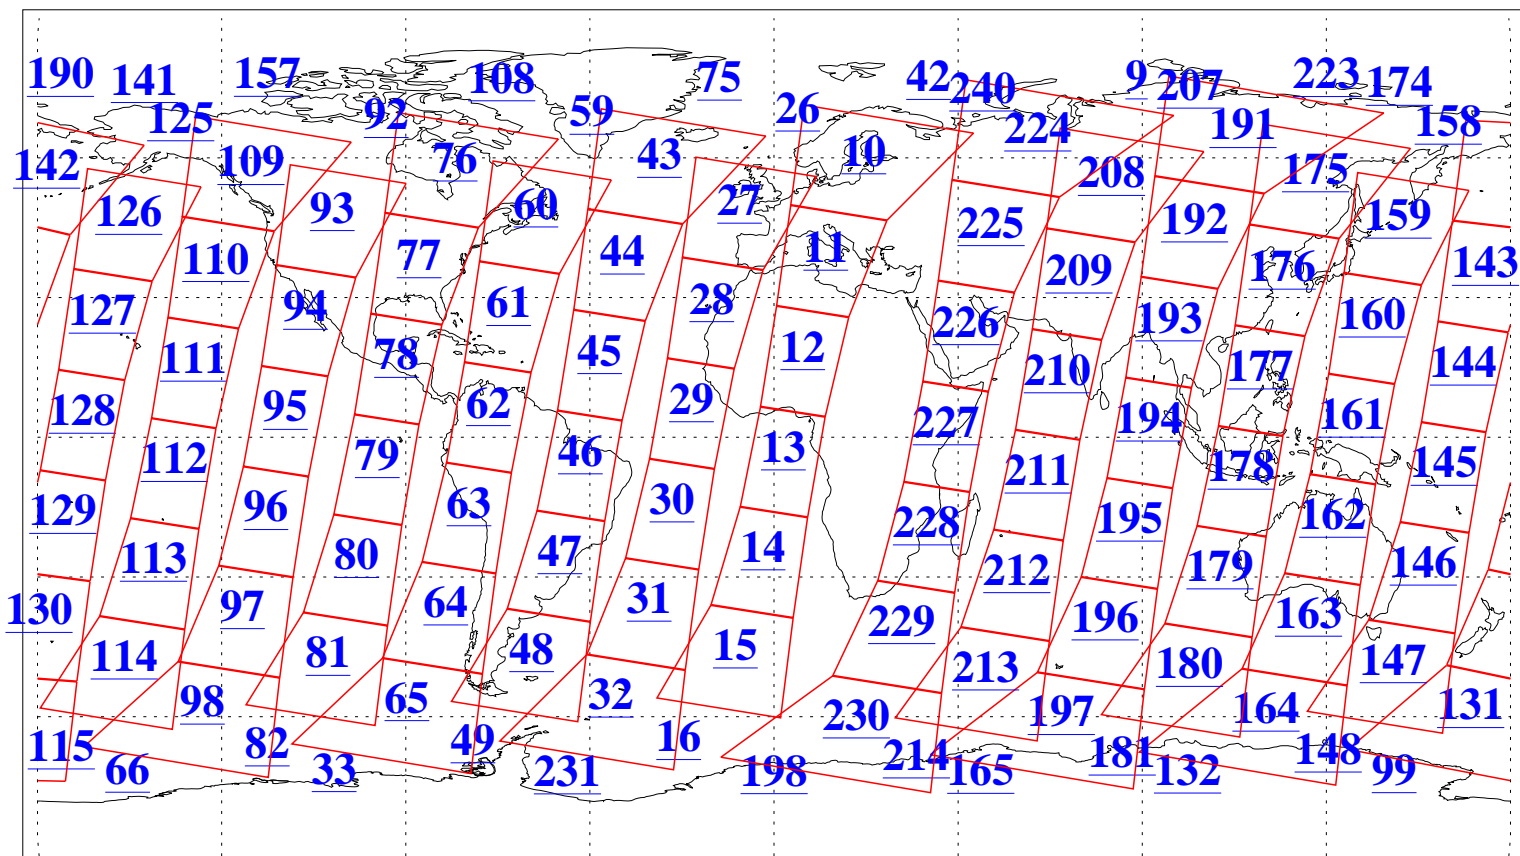

L1B Availability
AMSU Granules: 240
HSB Granules: 0
AIRS Granules: 240

14 Jan 2005
DoY 14
Aqua Day 986
Granules: 1 to 120

Granules: 121 to 240

Legend: AMSU Available, HSB Available, AIRS Available

L1B Availability
AMSU Granules: 240
HSB Granules: 0
AIRS Granules: 240

14 Jan 2005
DoY 14
Aqua Day 986

Ascending Granules

Descending Granules

Legend: AMSU Available, HSB Available, AIRS Available

L1B Availability
 AMSU Granules: 240
 HSB Granules: 0
 AIRS Granules: 240

14 Jan 2005
 DoY 14
 Aqua Day 986

Northern Hemisphere Granules

Southern Hemisphere Granules

Legend: AMSU Available, HSB Available, AIRS Available