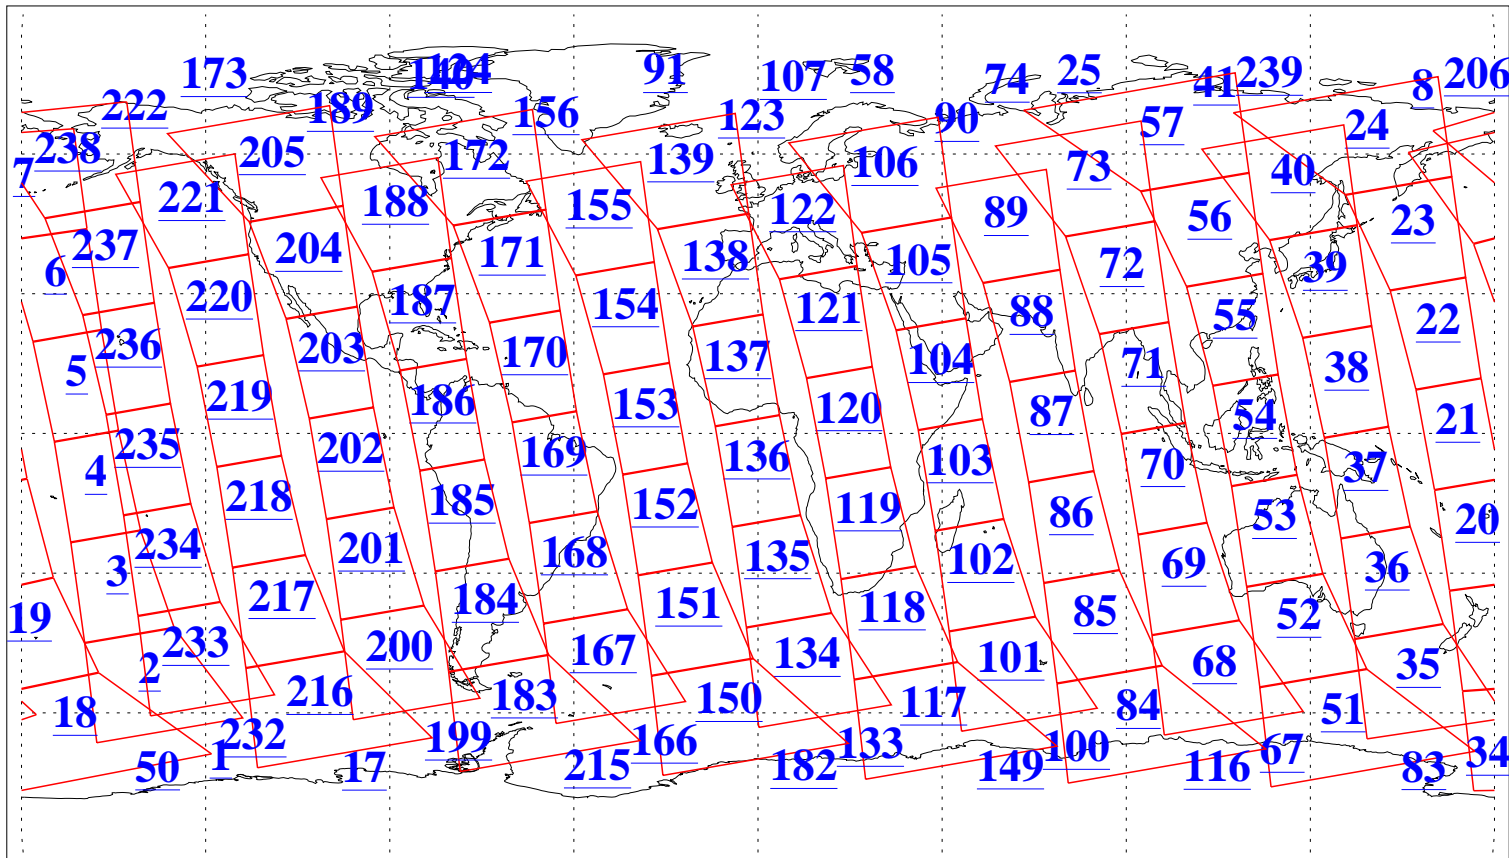

L1B Availability
AMSU Granules: 240
HSB Granules: 0
AIRS Granules: 240

14 Jan 2005
DoY 14
Aqua Day 986
Granules: 1 to 120

Granules: 121 to 240

Legend: AMSU Available, HSB Available, AIRS Available

L1B Availability
AMSU Granules: 240
HSB Granules: 0
AIRS Granules: 240

14 Jan 2005
DoY 14
Aqua Day 986

Ascending Granules

Descending Granules

Legend: AMSU Available, HSB Available, AIRS Available

L1B Availability
 AMSU Granules: 240
 HSB Granules: 0
 AIRS Granules: 240

14 Jan 2005
 DoY 14
 Aqua Day 986

Northern Hemisphere Granules

Southern Hemisphere Granules

Legend: AMSU Available, HSB Available, AIRS Available