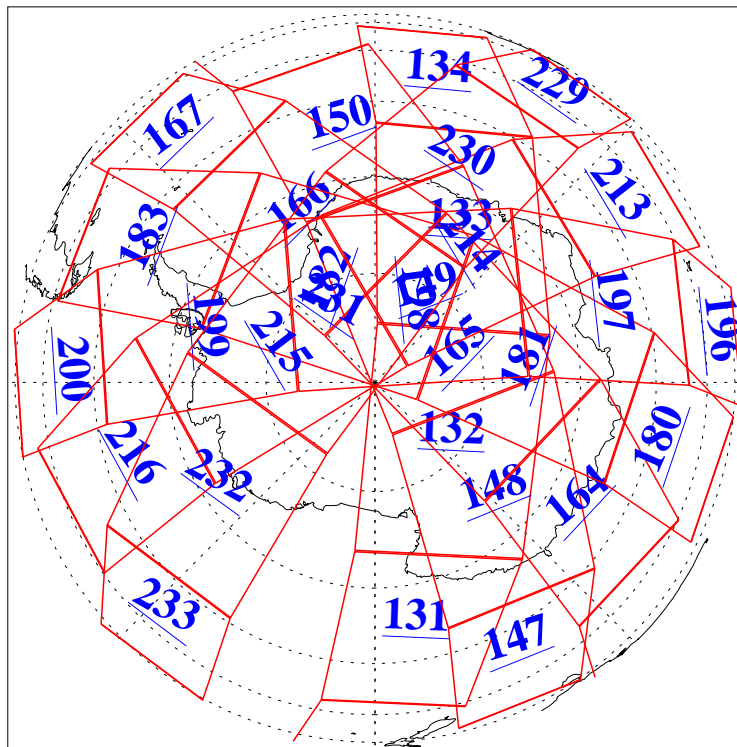

L1B Availability
AMSU Granules: 240
HSB Granules: 0
AIRS Granules: 240

14 Jan 2005
DoY 14
Aqua Day 986
Granules: 1 to 120

Granules: 121 to 240

Legend: AMSU Available, HSB Available, AIRS Available

L1B Availability
AMSU Granules: 240
HSB Granules: 0
AIRS Granules: 240

14 Jan 2005
DoY 14
Aqua Day 986

Ascending Granules

Descending Granules

Legend: AMSU Available, HSB Available, AIRS Available

L1B Availability
 AMSU Granules: 240
 HSB Granules: 0
 AIRS Granules: 240

14 Jan 2005
 DoY 14
 Aqua Day 986

Northern Hemisphere Granules

Southern Hemisphere Granules

Legend: AMSU Available, HSB Available, AIRS Available