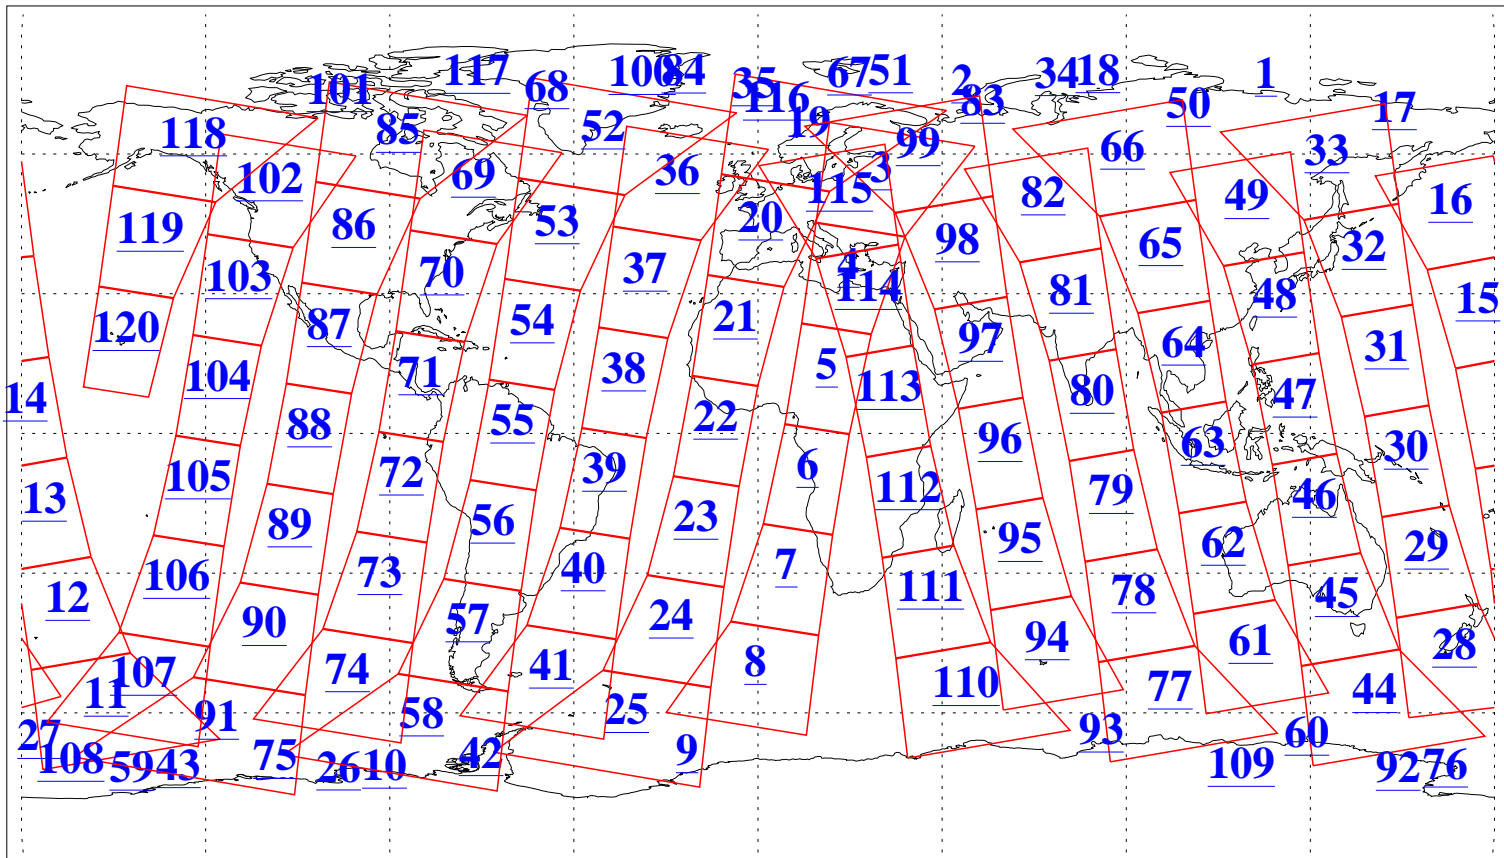

L1B Availability  
AMSU Granules: 240  
HSB Granules: 0  
AIRS Granules: 240

13 Jan 2005  
DoY 13  
Aqua Day 985  
Granules: 1 to 120

Granules: 121 to 240

Legend: AMSU Available, HSB Available, AIRS Available

L1B Availability  
AMSU Granules: 240  
HSB Granules: 0  
AIRS Granules: 240

13 Jan 2005  
DoY 13  
Aqua Day 985  
Ascending Granules

Descending Granules

Legend: AMSU Available, HSB Available, AIRS Available

L1B Availability  
 AMSU Granules: 240  
 HSB Granules: 0  
 AIRS Granules: 240

13 Jan 2005  
 DoY 13  
 Aqua Day 985

Northern Hemisphere Granules

Southern Hemisphere Granules

Legend: AMSU Available, HSB Available, AIRS Available