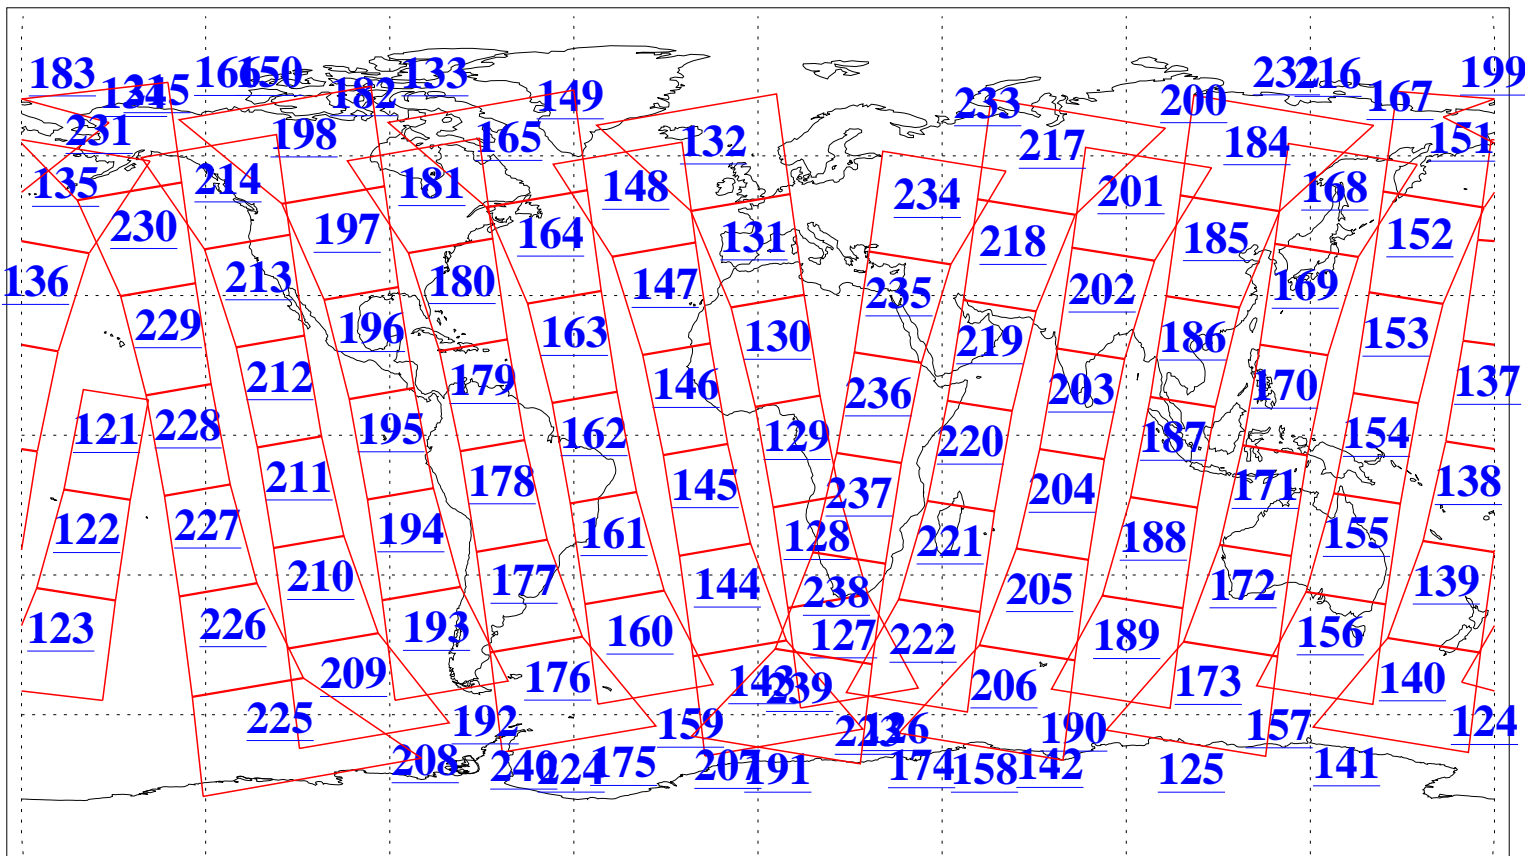

L1B Availability  
AMSU Granules: 240  
HSB Granules: 0  
AIRS Granules: 240

13 Jan 2005  
DoY 13  
Aqua Day 985  
Granules: 1 to 120

Granules: 121 to 240

Legend: AMSU Available, HSB Available, AIRS Available

L1B Availability  
AMSU Granules: 240  
HSB Granules: 0  
AIRS Granules: 240

13 Jan 2005  
DoY 13  
Aqua Day 985  
Ascending Granules

Descending Granules

Legend: AMSU Available, HSB Available, AIRS Available