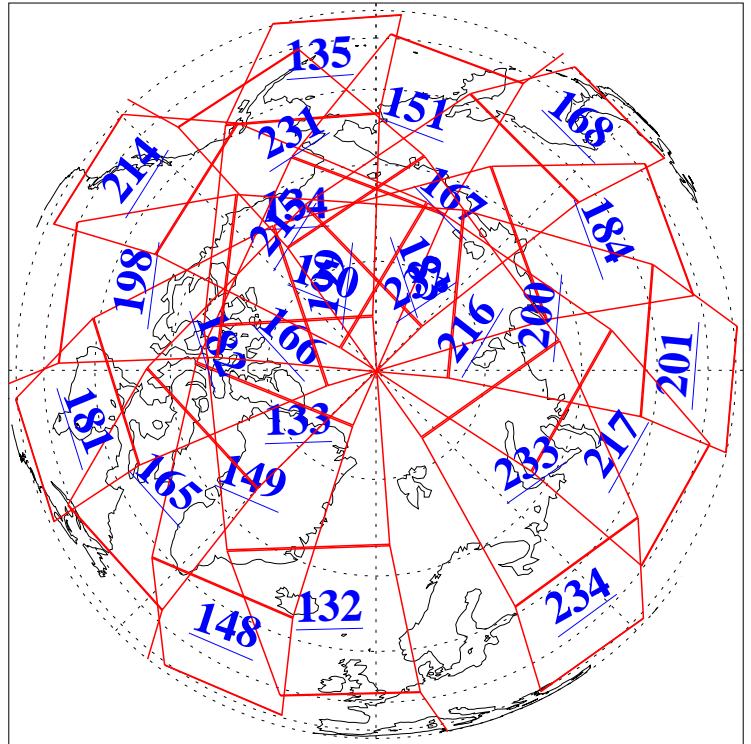

L1B Availability  
AMSU Granules: 240  
HSB Granules: 0  
AIRS Granules: 240

13 Jan 2005  
DoY 13  
Aqua Day 985  
Granules: 1 to 120

Granules: 121 to 240

Legend: AMSU Available, HSB Available, AIRS Available

L1B Availability  
AMSU Granules: 240  
HSB Granules: 0  
AIRS Granules: 240

13 Jan 2005  
DoY 13  
Aqua Day 985  
Ascending Granules

Descending Granules

Legend: AMSU Available, HSB Available, AIRS Available

L1B Availability  
 AMSU Granules: 240  
 HSB Granules: 0  
 AIRS Granules: 240

13 Jan 2005  
 DoY 13  
 Aqua Day 985

Northern Hemisphere Granules

Southern Hemisphere Granules

Legend: AMSU Available, HSB Available, AIRS Available