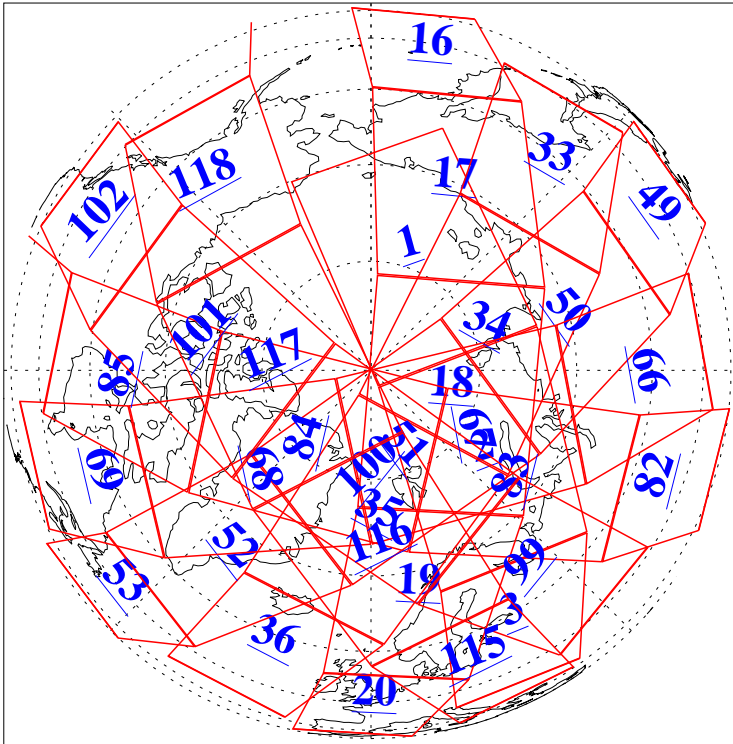

L1B Availability  
AMSU Granules: 240  
HSB Granules: 0  
AIRS Granules: 240

13 Jan 2005  
DoY 13  
Aqua Day 985  
Granules: 1 to 120

Granules: 121 to 240

Legend: AMSU Available, HSB Available, AIRS Available

L1B Availability  
AMSU Granules: 240  
HSB Granules: 0  
AIRS Granules: 240

13 Jan 2005  
DoY 13  
Aqua Day 985  
Ascending Granules

Descending Granules

Legend: AMSU Available, HSB Available, AIRS Available

L1B Availability  
 AMSU Granules: 240  
 HSB Granules: 0  
 AIRS Granules: 240

13 Jan 2005  
 DoY 13  
 Aqua Day 985

Northern Hemisphere Granules

Southern Hemisphere Granules

Legend: AMSU Available, HSB Available, AIRS Available