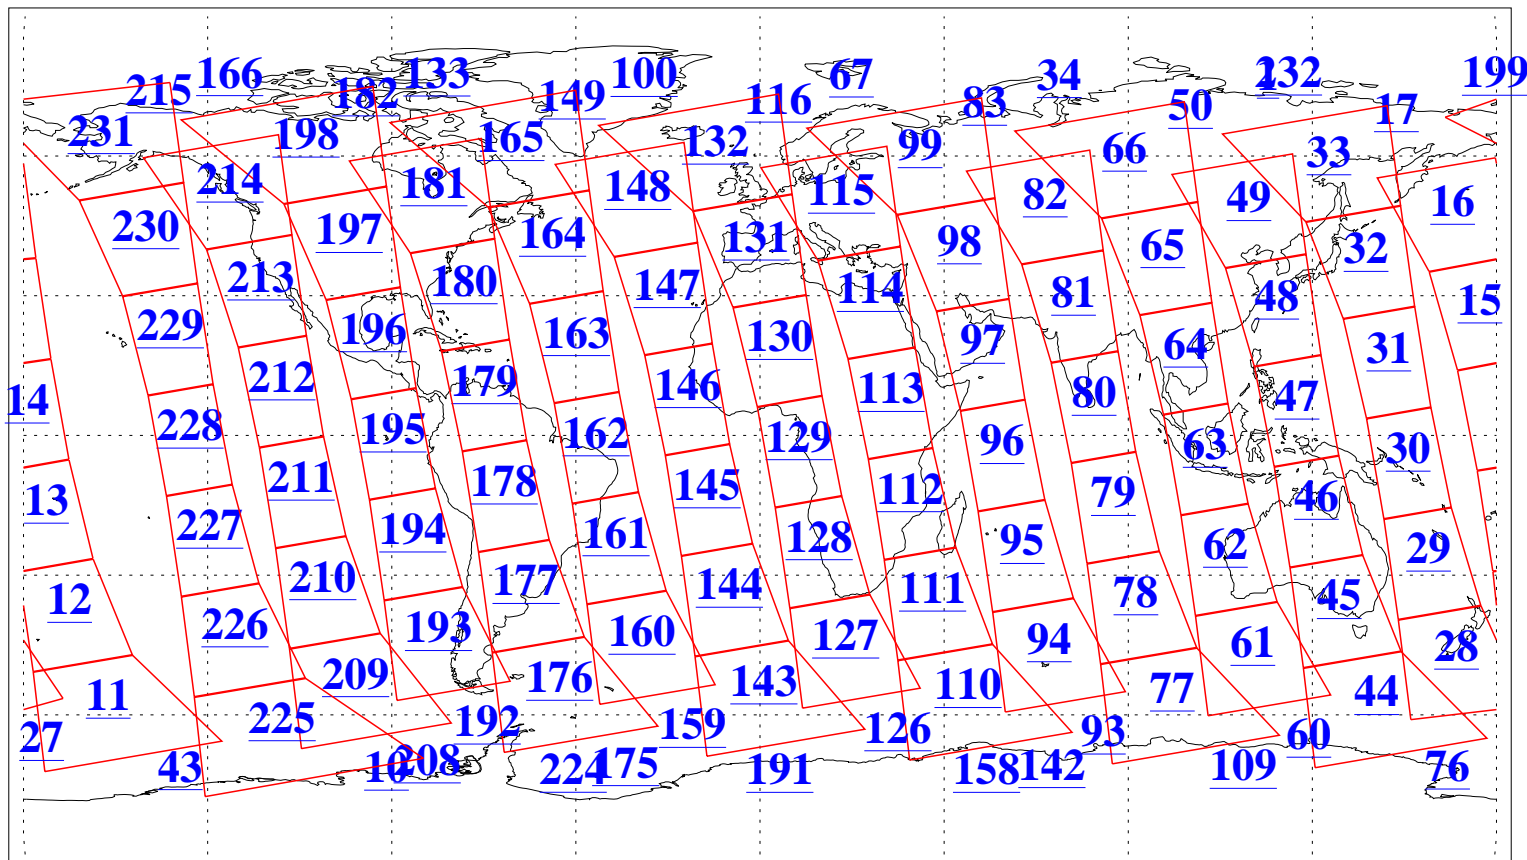

L1B Availability  
AMSU Granules: 240  
HSB Granules: 0  
AIRS Granules: 240

13 Jan 2005  
DoY 13  
Aqua Day 985  
Granules: 1 to 120

Granules: 121 to 240

Legend: AMSU Available, HSB Available, AIRS Available

L1B Availability  
AMSU Granules: 240  
HSB Granules: 0  
AIRS Granules: 240

13 Jan 2005  
DoY 13  
Aqua Day 985  
Ascending Granules

Descending Granules

Legend: AMSU Available, HSB Available, AIRS Available

L1B Availability  
 AMSU Granules: 240  
 HSB Granules: 0  
 AIRS Granules: 240

13 Jan 2005  
 DoY 13  
 Aqua Day 985

Northern Hemisphere Granules

Southern Hemisphere Granules

Legend: AMSU Available, HSB Available, AIRS Available