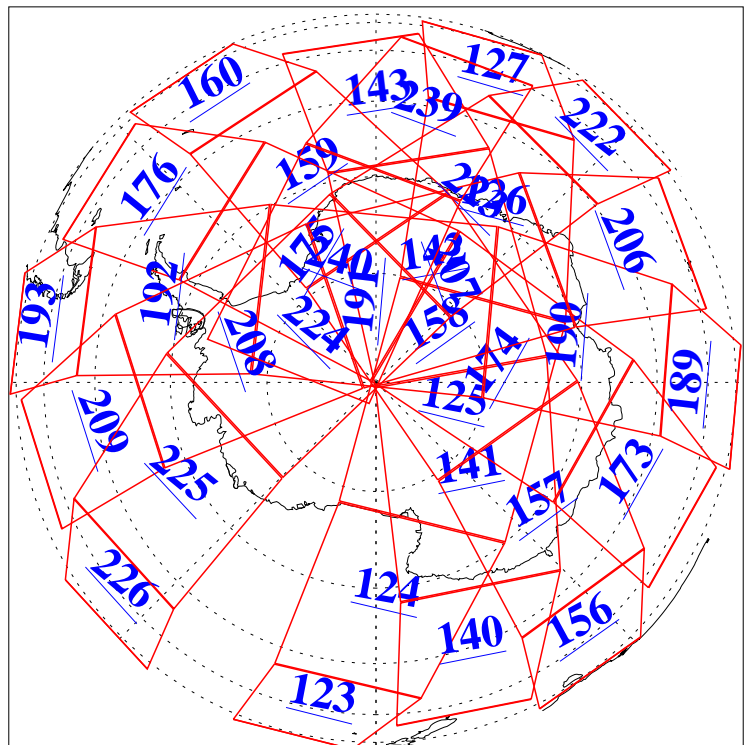

L1B Availability  
AMSU Granules: 240  
HSB Granules: 0  
AIRS Granules: 240

13 Jan 2005  
DoY 13  
Aqua Day 985  
Granules: 1 to 120

Granules: 121 to 240

Legend: AMSU Available, HSB Available, AIRS Available

L1B Availability  
AMSU Granules: 240  
HSB Granules: 0  
AIRS Granules: 240

13 Jan 2005  
DoY 13  
Aqua Day 985  
Ascending Granules

Descending Granules

Legend: AMSU Available, HSB Available, AIRS Available

L1B Availability  
 AMSU Granules: 240  
 HSB Granules: 0  
 AIRS Granules: 240

13 Jan 2005  
 DoY 13  
 Aqua Day 985

Northern Hemisphere Granules

Southern Hemisphere Granules

Legend: AMSU Available, HSB Available, AIRS Available