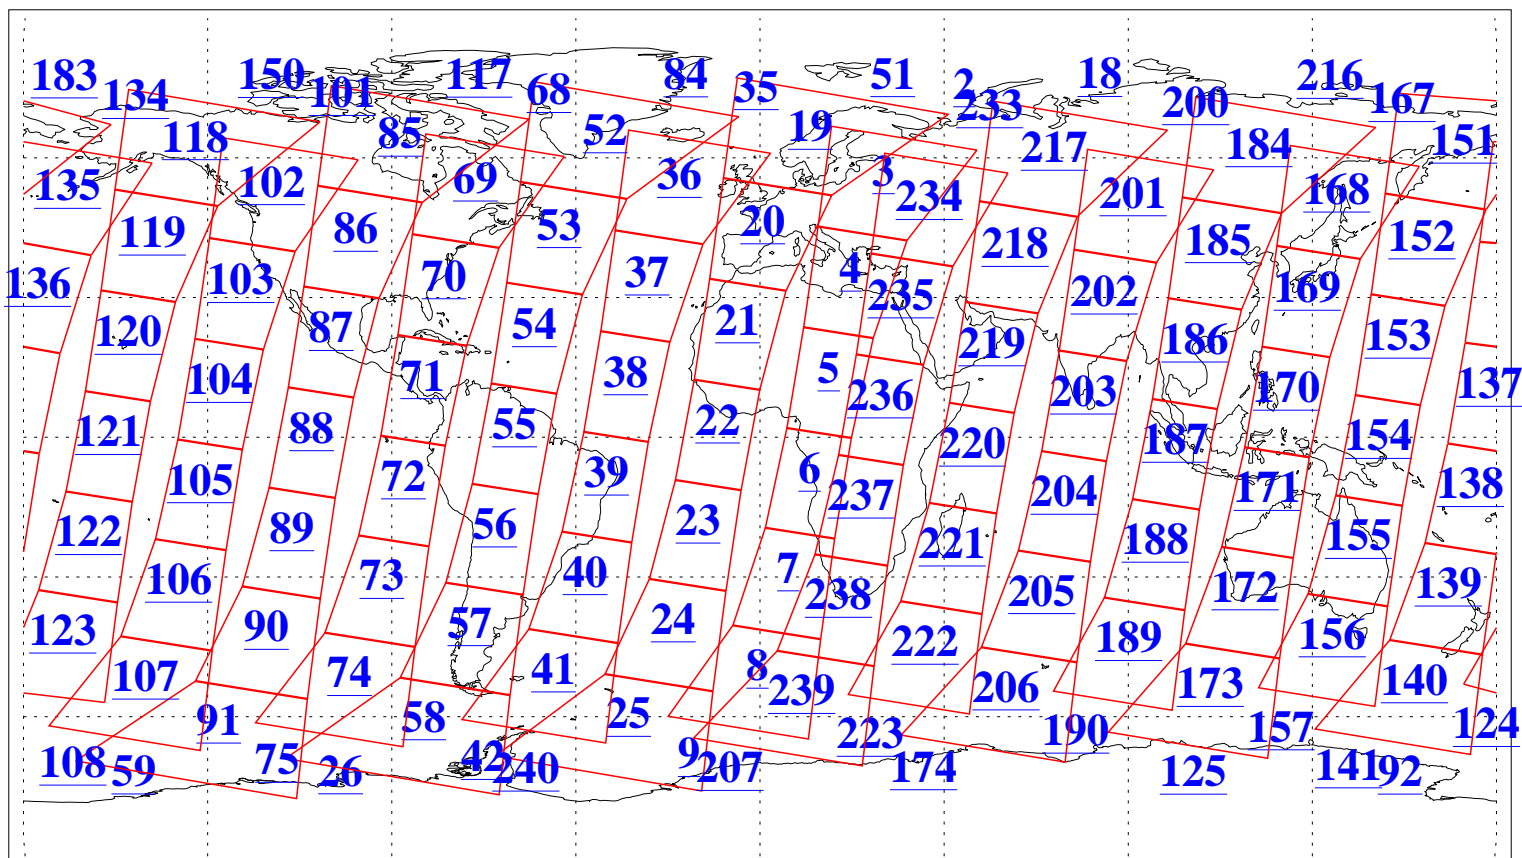

L1B Availability  
AMSU Granules: 240  
HSB Granules: 0  
AIRS Granules: 240

13 Jan 2005  
DoY 13  
Aqua Day 985  
Granules: 1 to 120

Granules: 121 to 240

Legend: AMSU Available, HSB Available, AIRS Available

L1B Availability  
AMSU Granules: 240  
HSB Granules: 0  
AIRS Granules: 240

13 Jan 2005  
DoY 13  
Aqua Day 985  
Ascending Granules

Descending Granules

Legend: AMSU Available, HSB Available, AIRS Available

L1B Availability  
 AMSU Granules: 240  
 HSB Granules: 0  
 AIRS Granules: 240

13 Jan 2005  
 DoY 13  
 Aqua Day 985

Northern Hemisphere Granules

Southern Hemisphere Granules

Legend: AMSU Available, HSB Available, AIRS Available