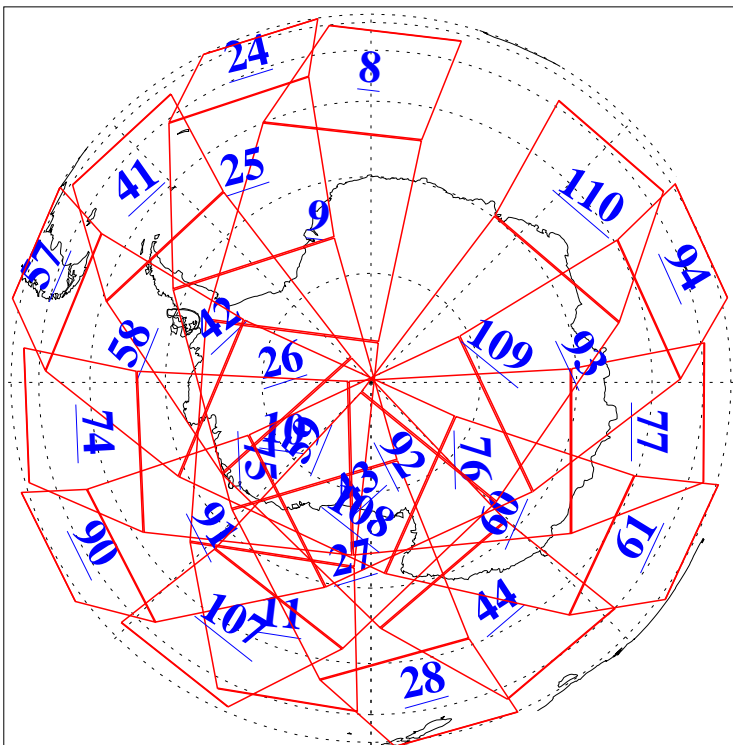

L1B Availability  
AMSU Granules: 240  
HSB Granules: 0  
AIRS Granules: 240

13 Jan 2005  
DoY 13  
Aqua Day 985  
Granules: 1 to 120

Granules: 121 to 240

Legend: AMSU Available, HSB Available, AIRS Available

L1B Availability  
AMSU Granules: 240  
HSB Granules: 0  
AIRS Granules: 240

13 Jan 2005  
DoY 13  
Aqua Day 985  
Ascending Granules

Descending Granules

Legend: AMSU Available, HSB Available, AIRS Available

L1B Availability  
 AMSU Granules: 240  
 HSB Granules: 0  
 AIRS Granules: 240

13 Jan 2005  
 DoY 13  
 Aqua Day 985

Northern Hemisphere Granules

Southern Hemisphere Granules

Legend: AMSU Available, HSB Available, AIRS Available