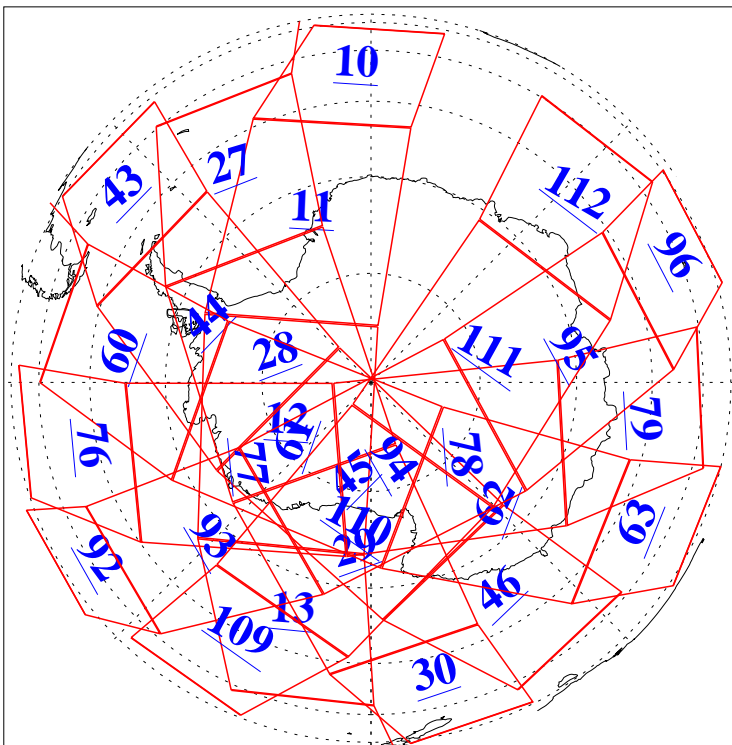

L1B Availability
AMSU Granules: 240
HSB Granules: 0
AIRS Granules: 240

11 Jan 2005
DoY 11
Aqua Day 983
Granules: 1 to 120

Granules: 121 to 240

Legend: AMSU Available, HSB Available, AIRS Available

L1B Availability
AMSU Granules: 240
HSB Granules: 0
AIRS Granules: 240

11 Jan 2005
DoY 11
Aqua Day 983

Ascending Granules

Descending Granules

Legend: AMSU Available, HSB Available, AIRS Available

L1B Availability
 AMSU Granules: 240
 HSB Granules: 0
 AIRS Granules: 240

11 Jan 2005
 DoY 11
 Aqua Day 983

Northern Hemisphere Granules

Southern Hemisphere Granules

Legend: AMSU Available, HSB Available, AIRS Available