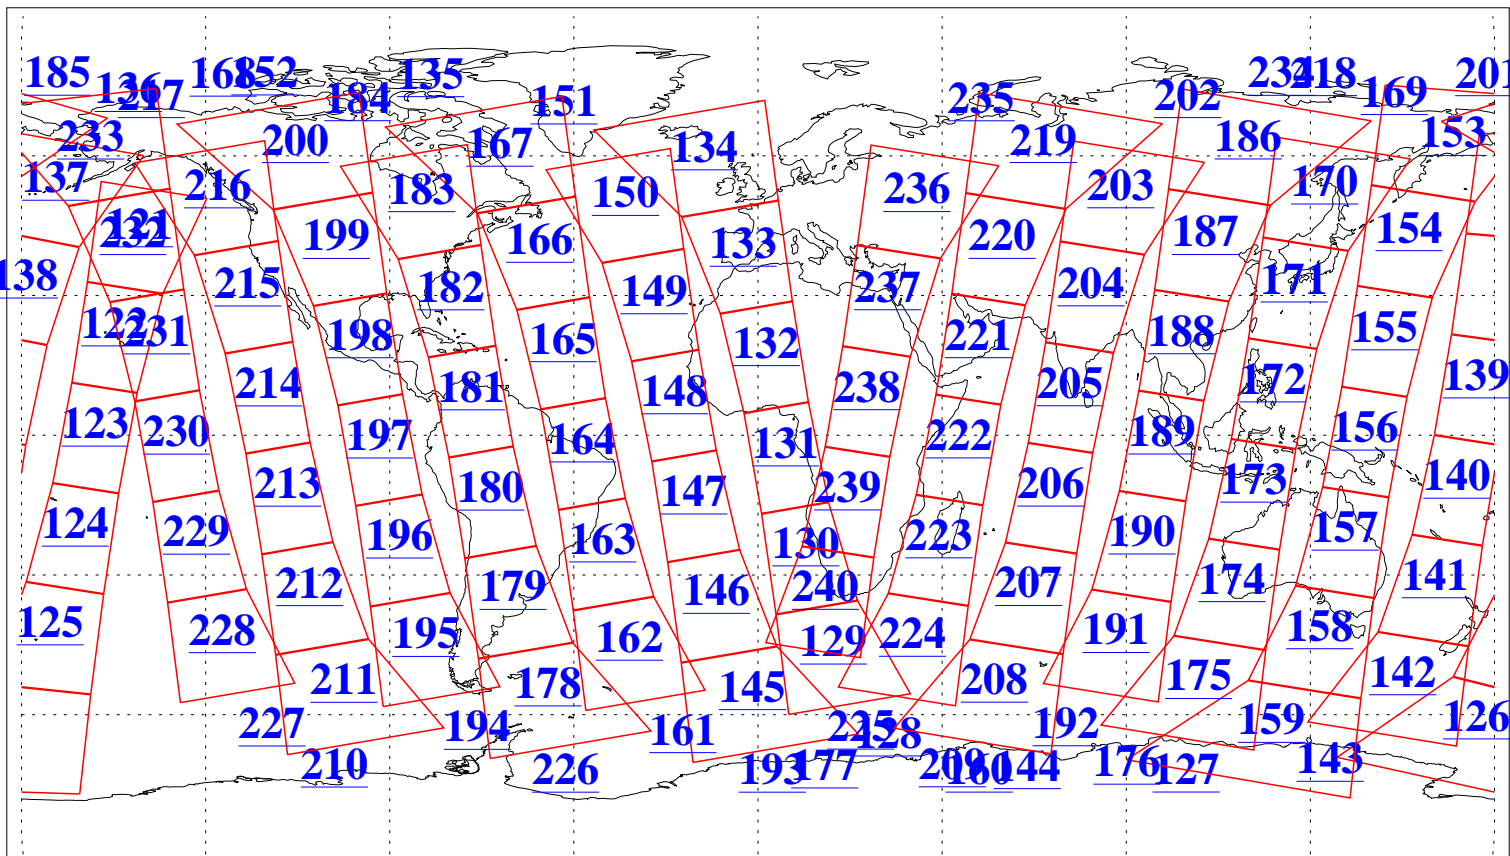

L1B Availability
AMSU Granules: 240
HSB Granules: 0
AIRS Granules: 240

11 Jan 2005
DoY 11
Aqua Day 983
Granules: 1 to 120

Granules: 121 to 240

Legend: AMSU Available, HSB Available, AIRS Available

L1B Availability
AMSU Granules: 240
HSB Granules: 0
AIRS Granules: 240

11 Jan 2005
DoY 11
Aqua Day 983

Ascending Granules

Descending Granules

Legend: AMSU Available, HSB Available, AIRS Available

L1B Availability
 AMSU Granules: 240
 HSB Granules: 0
 AIRS Granules: 240

11 Jan 2005
 DoY 11
 Aqua Day 983