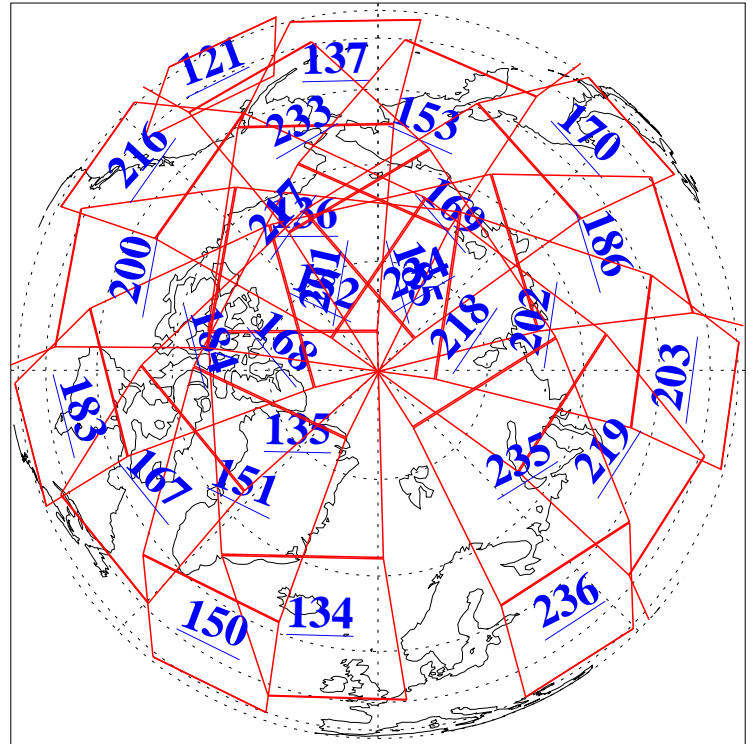

L1B Availability
AMSU Granules: 240
HSB Granules: 0
AIRS Granules: 240

11 Jan 2005
DoY 11
Aqua Day 983
Granules: 1 to 120

Granules: 121 to 240

Legend: AMSU Available, HSB Available, AIRS Available

L1B Availability
AMSU Granules: 240
HSB Granules: 0
AIRS Granules: 240

11 Jan 2005
DoY 11
Aqua Day 983

Ascending Granules

Descending Granules

Legend: AMSU Available, HSB Available, AIRS Available

L1B Availability
 AMSU Granules: 240
 HSB Granules: 0
 AIRS Granules: 240

11 Jan 2005
 DoY 11
 Aqua Day 983

Northern Hemisphere Granules

Southern Hemisphere Granules

Legend: AMSU Available, HSB Available, AIRS Available