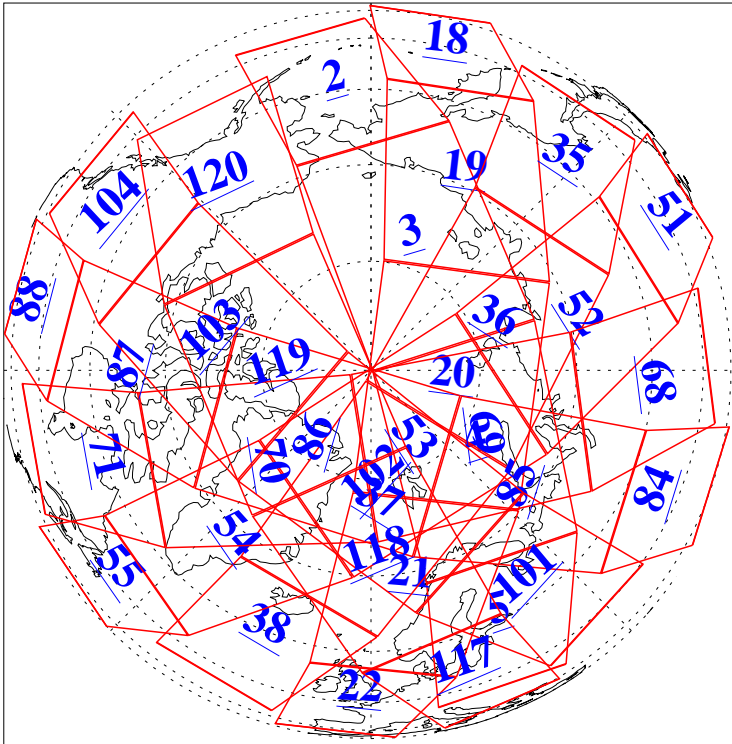

L1B Availability
AMSU Granules: 240
HSB Granules: 0
AIRS Granules: 240

11 Jan 2005
DoY 11
Aqua Day 983
Granules: 1 to 120

Granules: 121 to 240

Legend: AMSU Available, HSB Available, AIRS Available

L1B Availability
AMSU Granules: 240
HSB Granules: 0
AIRS Granules: 240

11 Jan 2005
DoY 11
Aqua Day 983

Ascending Granules

Descending Granules

Legend: AMSU Available, HSB Available, AIRS Available

L1B Availability
 AMSU Granules: 240
 HSB Granules: 0
 AIRS Granules: 240

11 Jan 2005
 DoY 11
 Aqua Day 983

Northern Hemisphere Granules

Southern Hemisphere Granules

Legend: AMSU Available, HSB Available, AIRS Available