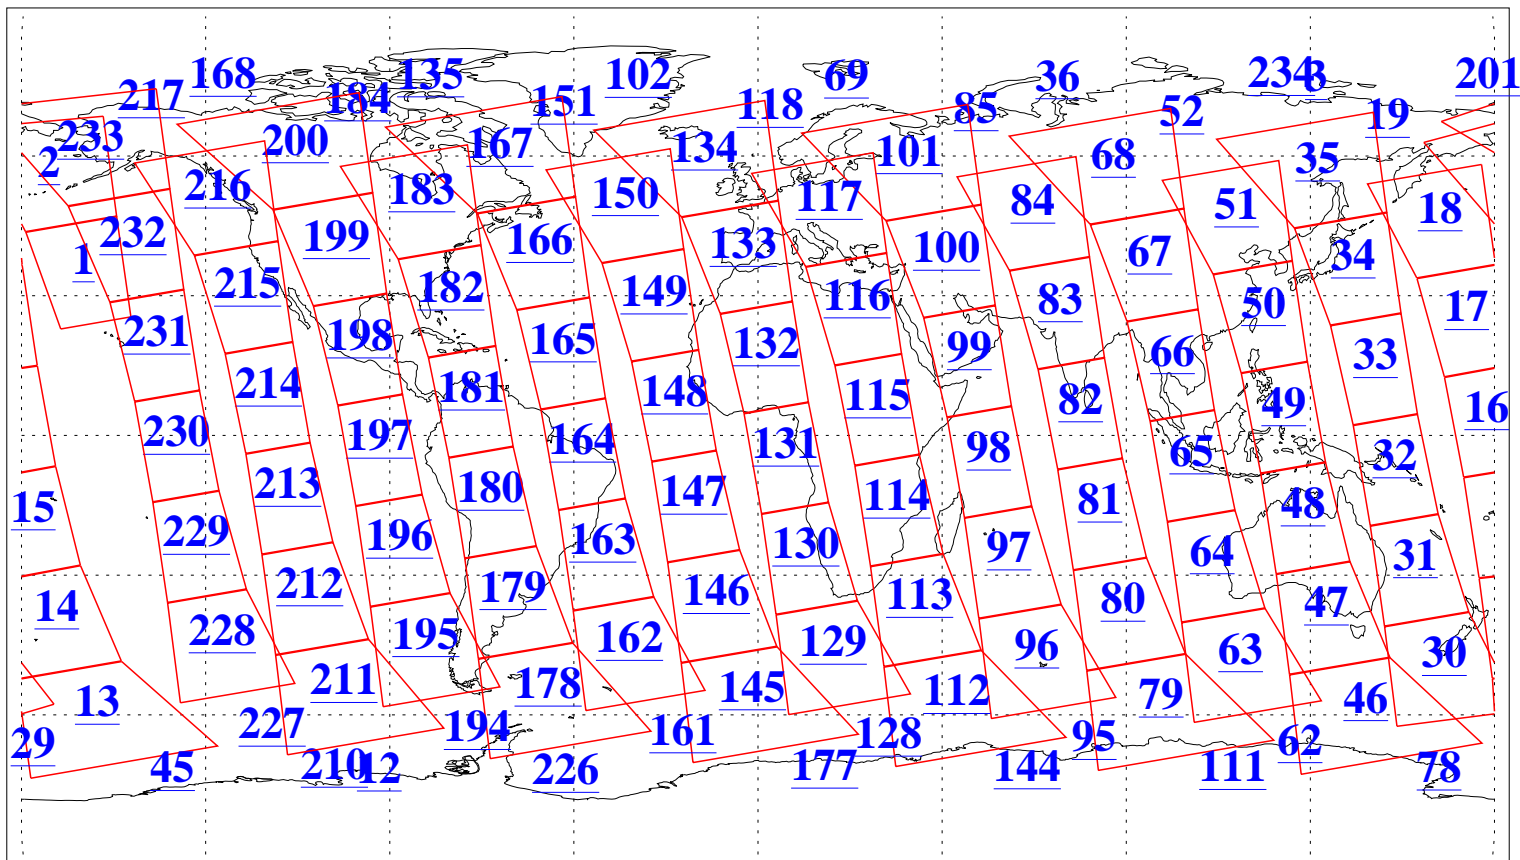

L1B Availability
AMSU Granules: 240
HSB Granules: 0
AIRS Granules: 240

11 Jan 2005
DoY 11
Aqua Day 983
Granules: 1 to 120

Granules: 121 to 240

Legend: AMSU Available, HSB Available, AIRS Available

L1B Availability
AMSU Granules: 240
HSB Granules: 0
AIRS Granules: 240

11 Jan 2005
DoY 11
Aqua Day 983

Ascending Granules

Descending Granules

Legend: AMSU Available, HSB Available, AIRS Available

L1B Availability
 AMSU Granules: 240
 HSB Granules: 0
 AIRS Granules: 240

11 Jan 2005
 DoY 11
 Aqua Day 983

Northern Hemisphere Granules

Southern Hemisphere Granules

Legend: AMSU Available, HSB Available, AIRS Available