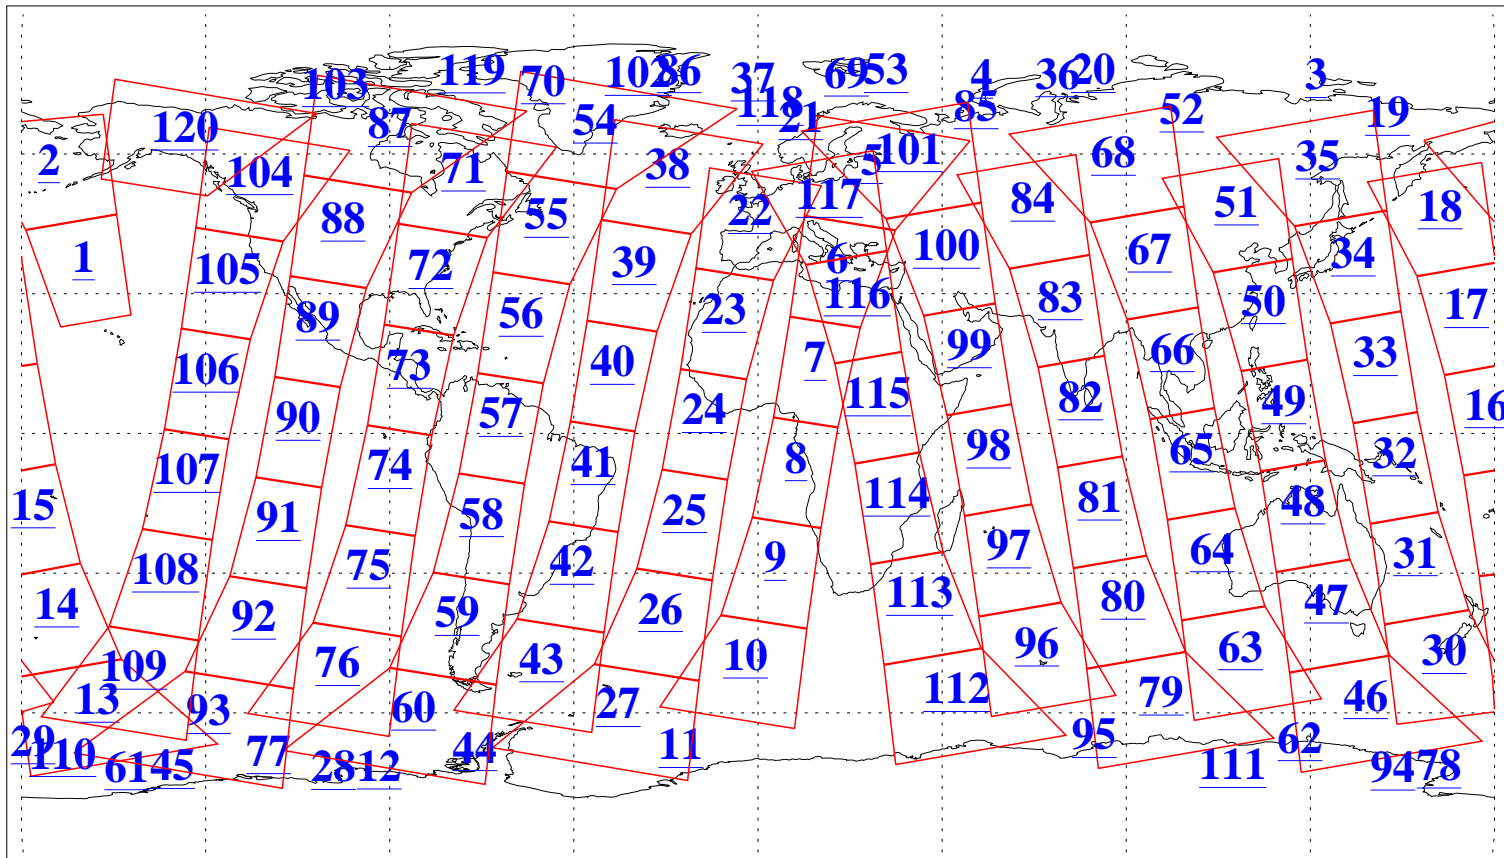

L1B Availability
AMSU Granules: 240
HSB Granules: 0
AIRS Granules: 240

11 Jan 2005
DoY 11
Aqua Day 983
Granules: 1 to 120

Granules: 121 to 240

Legend: AMSU Available, HSB Available, AIRS Available

L1B Availability
AMSU Granules: 240
HSB Granules: 0
AIRS Granules: 240

11 Jan 2005
DoY 11
Aqua Day 983

Ascending Granules

Descending Granules

Legend: AMSU Available, HSB Available, AIRS Available

L1B Availability
 AMSU Granules: 240
 HSB Granules: 0
 AIRS Granules: 240

11 Jan 2005
 DoY 11
 Aqua Day 983

Northern Hemisphere Granules

Southern Hemisphere Granules

Legend: AMSU Available, HSB Available, AIRS Available