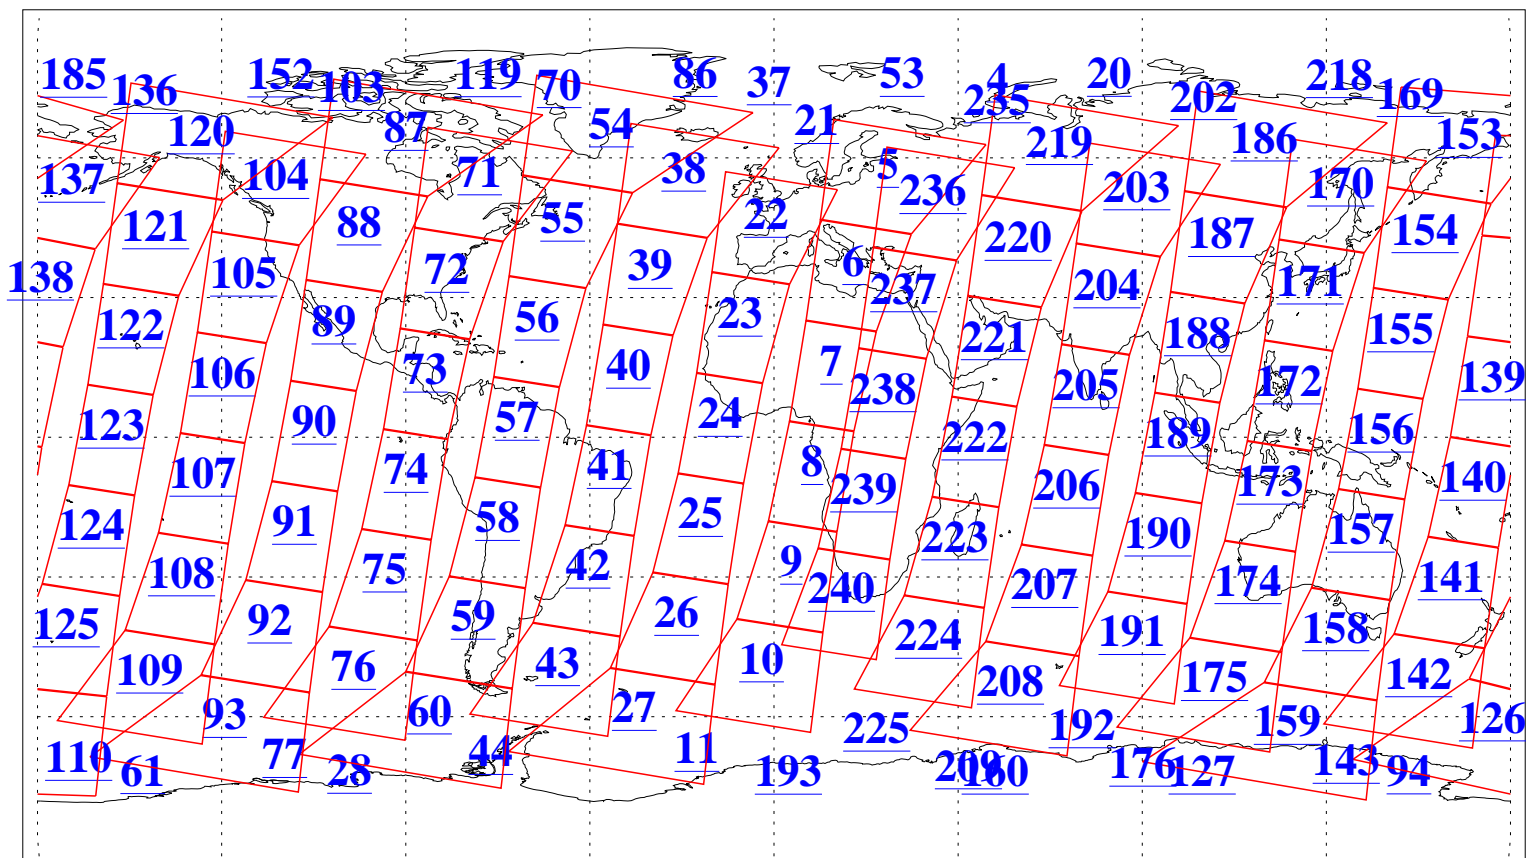

L1B Availability
AMSU Granules: 240
HSB Granules: 0
AIRS Granules: 240

11 Jan 2005
DoY 11
Aqua Day 983
Granules: 1 to 120

Granules: 121 to 240

Legend: AMSU Available, HSB Available, AIRS Available

L1B Availability
AMSU Granules: 240
HSB Granules: 0
AIRS Granules: 240

11 Jan 2005
DoY 11
Aqua Day 983

Ascending Granules

Descending Granules

Legend: AMSU Available, HSB Available, AIRS Available

L1B Availability
 AMSU Granules: 240
 HSB Granules: 0
 AIRS Granules: 240

11 Jan 2005
 DoY 11
 Aqua Day 983

Northern Hemisphere Granules

Southern Hemisphere Granules

Legend: AMSU Available, HSB Available, AIRS Available