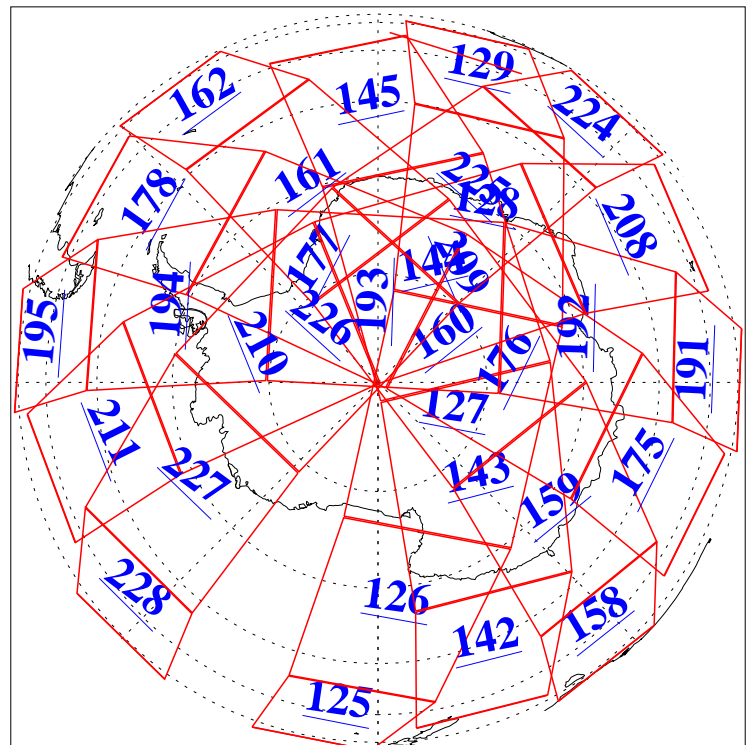

L1B Availability
AMSU Granules: 240
HSB Granules: 0
AIRS Granules: 240

11 Jan 2005
DoY 11
Aqua Day 983
Granules: 1 to 120

Granules: 121 to 240

Legend: AMSU Available, HSB Available, AIRS Available

L1B Availability
AMSU Granules: 240
HSB Granules: 0
AIRS Granules: 240

11 Jan 2005
DoY 11
Aqua Day 983

Ascending Granules

Descending Granules

Legend: AMSU Available, HSB Available, AIRS Available

L1B Availability
 AMSU Granules: 240
 HSB Granules: 0
 AIRS Granules: 240

11 Jan 2005
 DoY 11
 Aqua Day 983

Northern Hemisphere Granules

Southern Hemisphere Granules

Legend: AMSU Available, HSB Available, AIRS Available