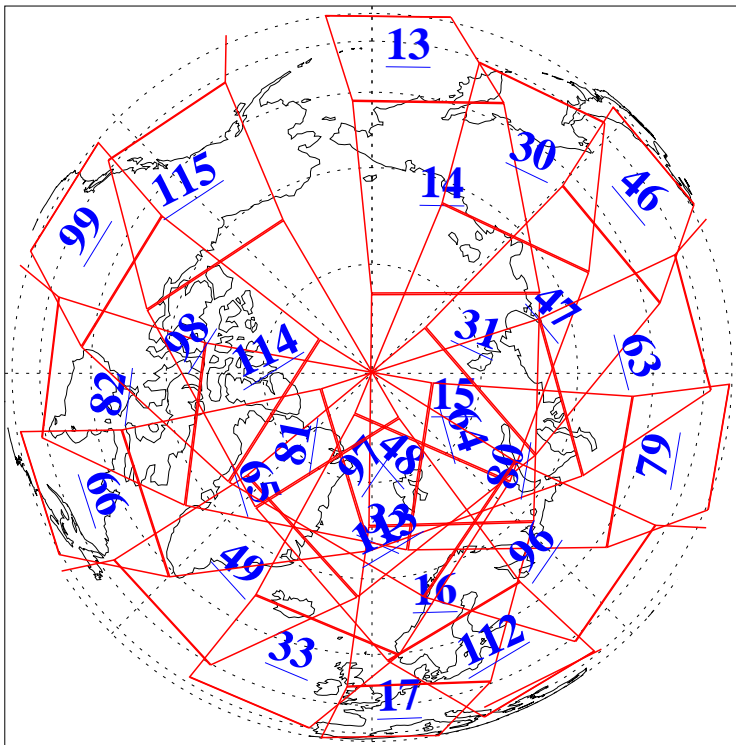

L1B Availability
AMSU Granules: 240
HSB Granules: 0
AIRS Granules: 240

8 Jan 2005
DoY 8
Aqua Day 980
Granules: 1 to 120

Granules: 121 to 240

Legend: AMSU Available, HSB Available, AIRS Available

L1B Availability
AMSU Granules: 240
HSB Granules: 0
AIRS Granules: 240

8 Jan 2005
DoY 8
Aqua Day 980

Ascending Granules

Descending Granules

Legend: AMSU Available, HSB Available, AIRS Available

L1B Availability
AMSU Granules: 240
HSB Granules: 0
AIRS Granules: 240

8 Jan 2005
DoY 8
Aqua Day 980

Northern Hemisphere Granules

Southern Hemisphere Granules

Legend: AMSU Available, HSB Available, AIRS Available