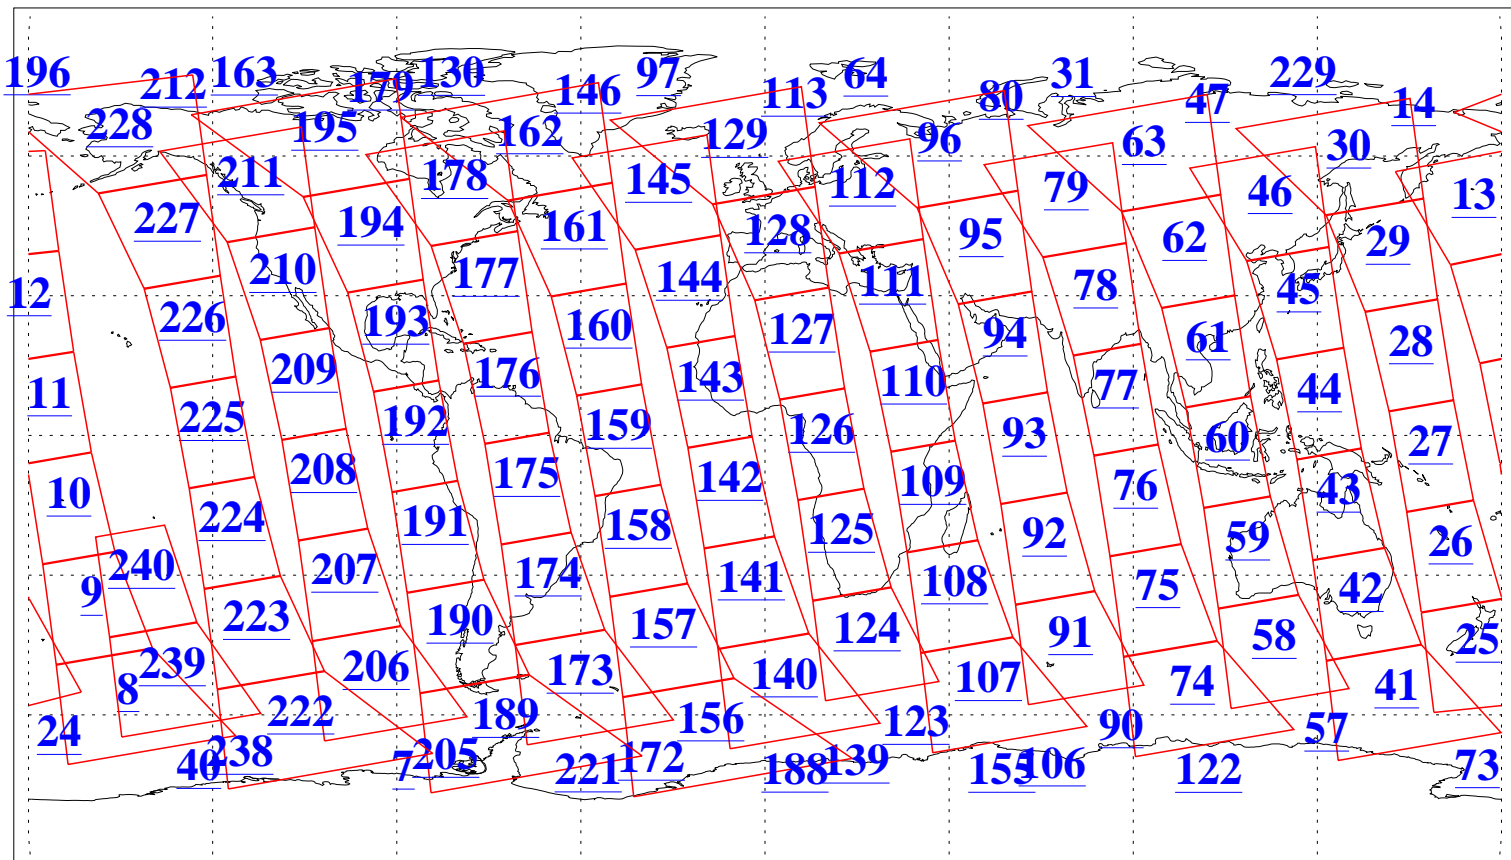

L1B Availability
AMSU Granules: 240
HSB Granules: 0
AIRS Granules: 240

8 Jan 2005
DoY 8
Aqua Day 980
Granules: 1 to 120

Granules: 121 to 240

Legend: AMSU Available, HSB Available, AIRS Available

L1B Availability
AMSU Granules: 240
HSB Granules: 0
AIRS Granules: 240

8 Jan 2005
DoY 8
Aqua Day 980

Ascending Granules

Descending Granules

Legend: AMSU Available, HSB Available, AIRS Available

L1B Availability
AMSU Granules: 240
HSB Granules: 0
AIRS Granules: 240

8 Jan 2005
DoY 8
Aqua Day 980

Northern Hemisphere Granules

Southern Hemisphere Granules

Legend: AMSU Available, HSB Available, AIRS Available