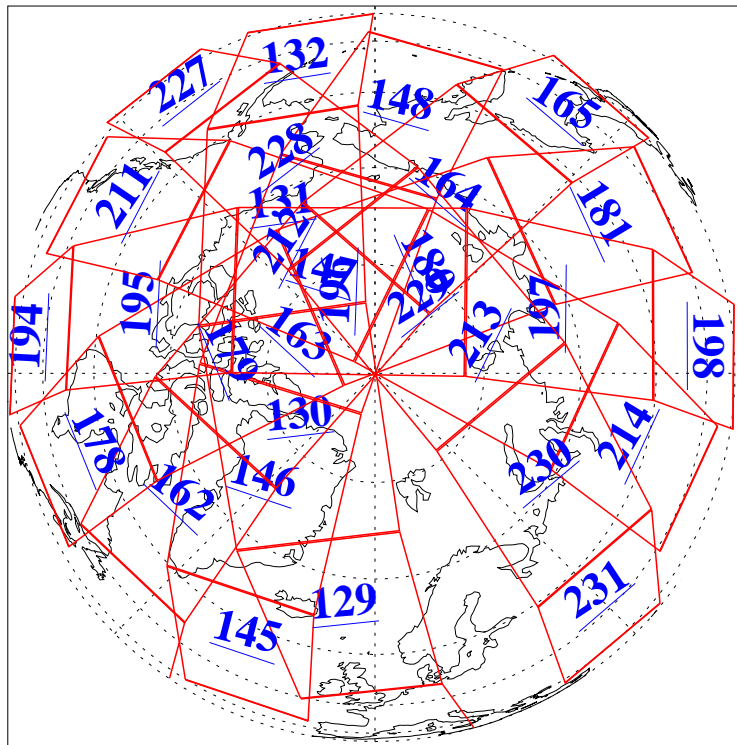

L1B Availability
AMSU Granules: 240
HSB Granules: 0
AIRS Granules: 240

8 Jan 2005
DoY 8
Aqua Day 980
Granules: 1 to 120

Granules: 121 to 240

Legend: AMSU Available, HSB Available, AIRS Available

L1B Availability
AMSU Granules: 240
HSB Granules: 0
AIRS Granules: 240

8 Jan 2005
DoY 8
Aqua Day 980

Ascending Granules

Descending Granules

Legend: AMSU Available, HSB Available, AIRS Available

L1B Availability
AMSU Granules: 240
HSB Granules: 0
AIRS Granules: 240

8 Jan 2005
DoY 8
Aqua Day 980

Northern Hemisphere Granules

Southern Hemisphere Granules

Legend: AMSU Available, HSB Available, AIRS Available