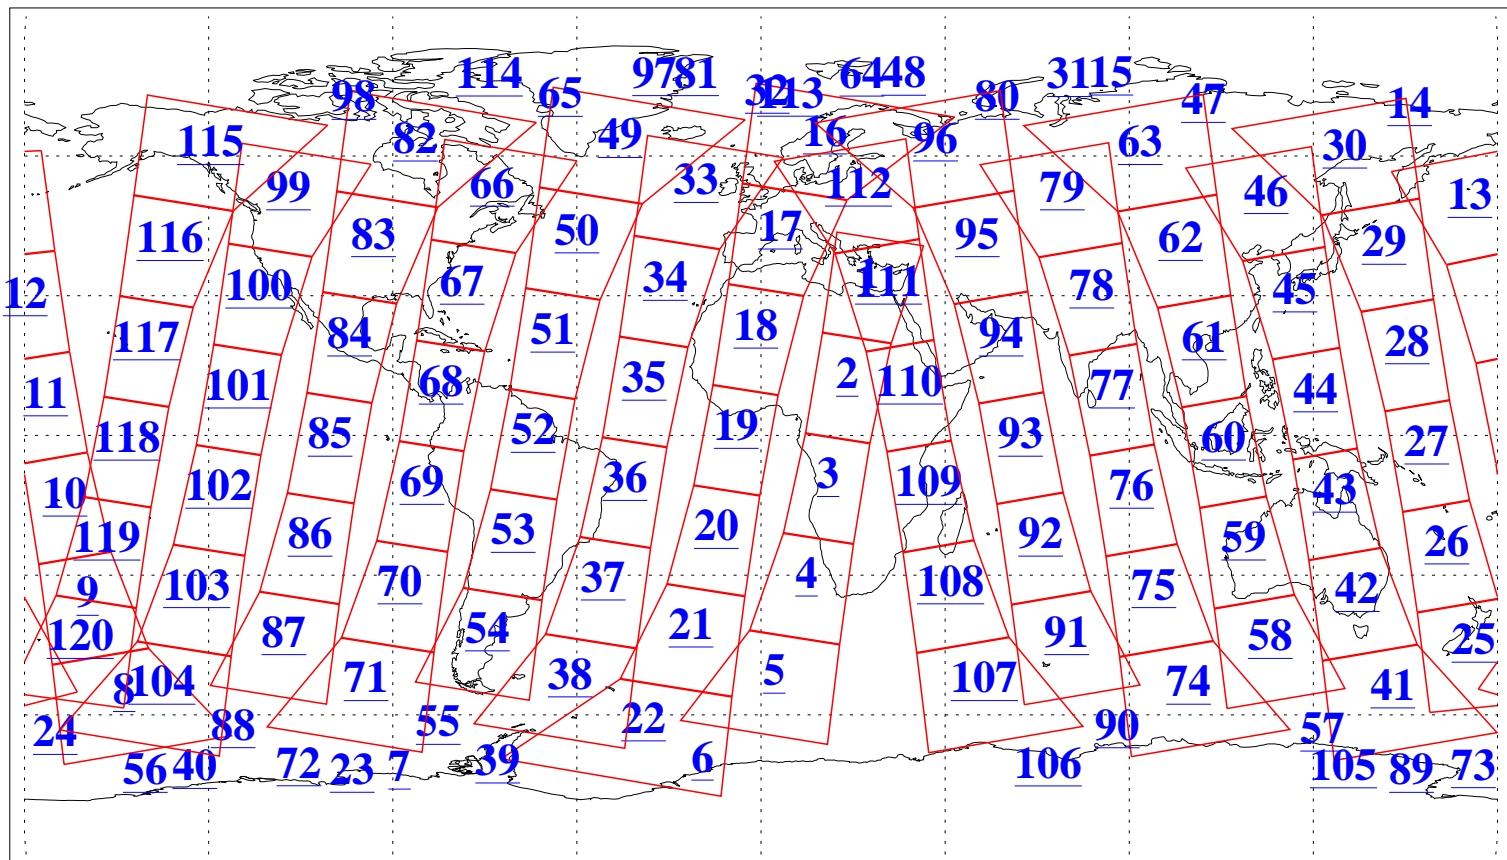

L1B Availability
AMSU Granules: 240
HSB Granules: 0
AIRS Granules: 240

8 Jan 2005
DoY 8
Aqua Day 980
Granules: 1 to 120

Granules: 121 to 240

Legend: AMSU Available, HSB Available, AIRS Available

L1B Availability
AMSU Granules: 240
HSB Granules: 0
AIRS Granules: 240

8 Jan 2005
DoY 8
Aqua Day 980

Ascending Granules

Descending Granules

Legend: AMSU Available, HSB Available, AIRS Available

L1B Availability
AMSU Granules: 240
HSB Granules: 0
AIRS Granules: 240

8 Jan 2005
DoY 8
Aqua Day 980

Northern Hemisphere Granules

Southern Hemisphere Granules

Legend: AMSU Available, HSB Available, AIRS Available