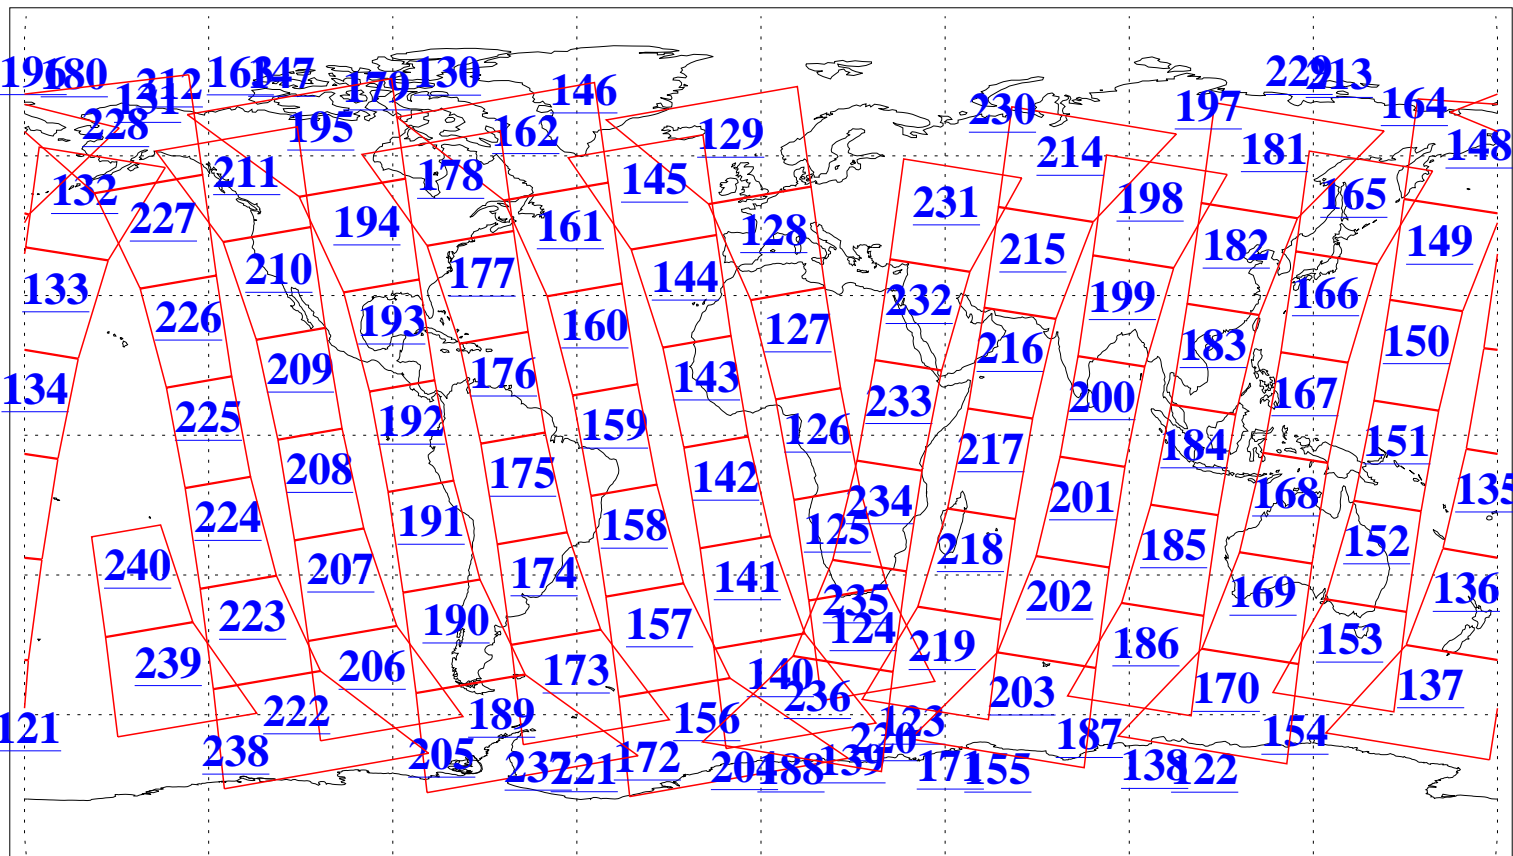

L1B Availability
AMSU Granules: 240
HSB Granules: 0
AIRS Granules: 240

8 Jan 2005
DoY 8
Aqua Day 980
Granules: 1 to 120

Granules: 121 to 240

Legend: AMSU Available, HSB Available, AIRS Available

L1B Availability
AMSU Granules: 240
HSB Granules: 0
AIRS Granules: 240

8 Jan 2005
DoY 8
Aqua Day 980

Ascending Granules

Descending Granules

Legend: AMSU Available, HSB Available, AIRS Available

L1B Availability
AMSU Granules: 240
HSB Granules: 0
AIRS Granules: 240

8 Jan 2005
DoY 8
Aqua Day 980