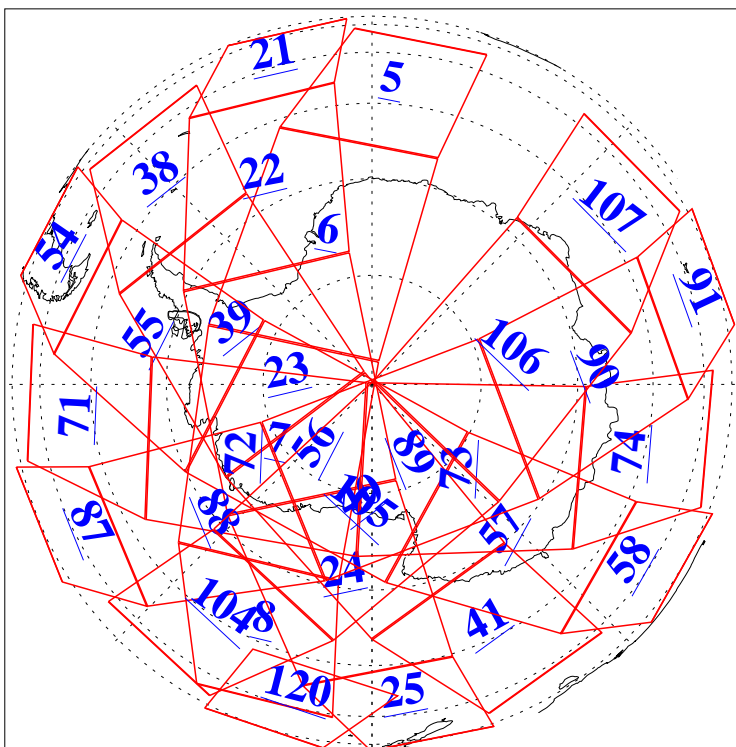

L1B Availability
AMSU Granules: 240
HSB Granules: 0
AIRS Granules: 240

8 Jan 2005
DoY 8
Aqua Day 980
Granules: 1 to 120

Granules: 121 to 240

Legend: AMSU Available, HSB Available, AIRS Available

L1B Availability
AMSU Granules: 240
HSB Granules: 0
AIRS Granules: 240

8 Jan 2005
DoY 8
Aqua Day 980

Ascending Granules

Descending Granules

Legend: AMSU Available, HSB Available, AIRS Available

L1B Availability
AMSU Granules: 240
HSB Granules: 0
AIRS Granules: 240

8 Jan 2005
DoY 8
Aqua Day 980

Northern Hemisphere Granules

Southern Hemisphere Granules

Legend: AMSU Available, HSB Available, AIRS Available