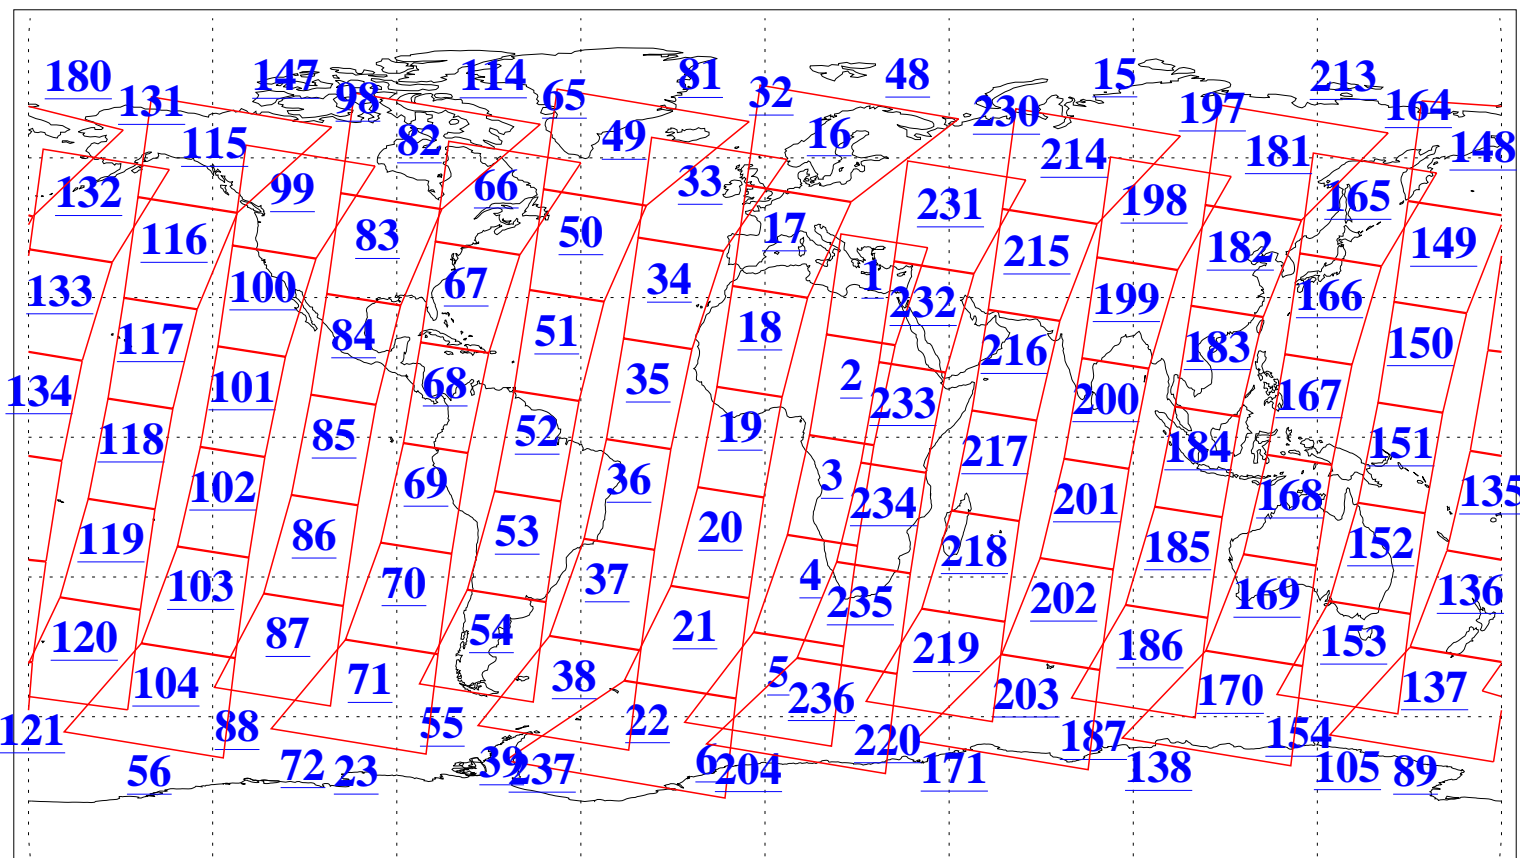

L1B Availability
AMSU Granules: 240
HSB Granules: 0
AIRS Granules: 240

8 Jan 2005
DoY 8
Aqua Day 980
Granules: 1 to 120

Granules: 121 to 240

Legend: AMSU Available, HSB Available, AIRS Available

L1B Availability
AMSU Granules: 240
HSB Granules: 0
AIRS Granules: 240

8 Jan 2005
DoY 8
Aqua Day 980

Ascending Granules

Descending Granules

Legend: AMSU Available, HSB Available, AIRS Available

L1B Availability
AMSU Granules: 240
HSB Granules: 0
AIRS Granules: 240

8 Jan 2005
DoY 8
Aqua Day 980

Northern Hemisphere Granules

Southern Hemisphere Granules

Legend: AMSU Available, HSB Available, AIRS Available