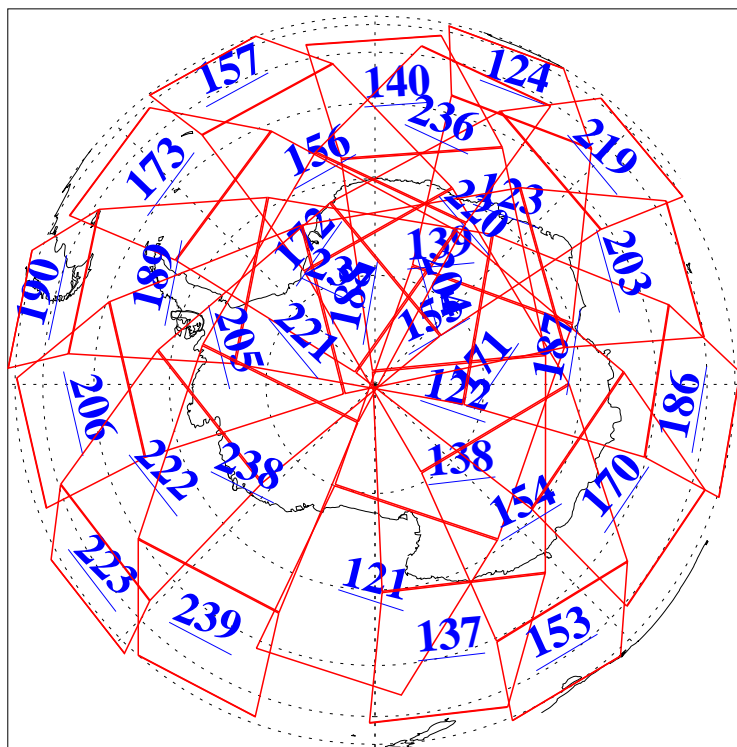

L1B Availability
AMSU Granules: 240
HSB Granules: 0
AIRS Granules: 240

8 Jan 2005
DoY 8
Aqua Day 980
Granules: 1 to 120

Granules: 121 to 240

Legend: AMSU Available, HSB Available, AIRS Available

L1B Availability
AMSU Granules: 240
HSB Granules: 0
AIRS Granules: 240

8 Jan 2005
DoY 8
Aqua Day 980

Ascending Granules

Descending Granules

Legend: AMSU Available, HSB Available, AIRS Available

L1B Availability
AMSU Granules: 240
HSB Granules: 0
AIRS Granules: 240

8 Jan 2005
DoY 8
Aqua Day 980

Northern Hemisphere Granules

Southern Hemisphere Granules

Legend: AMSU Available, HSB Available, AIRS Available