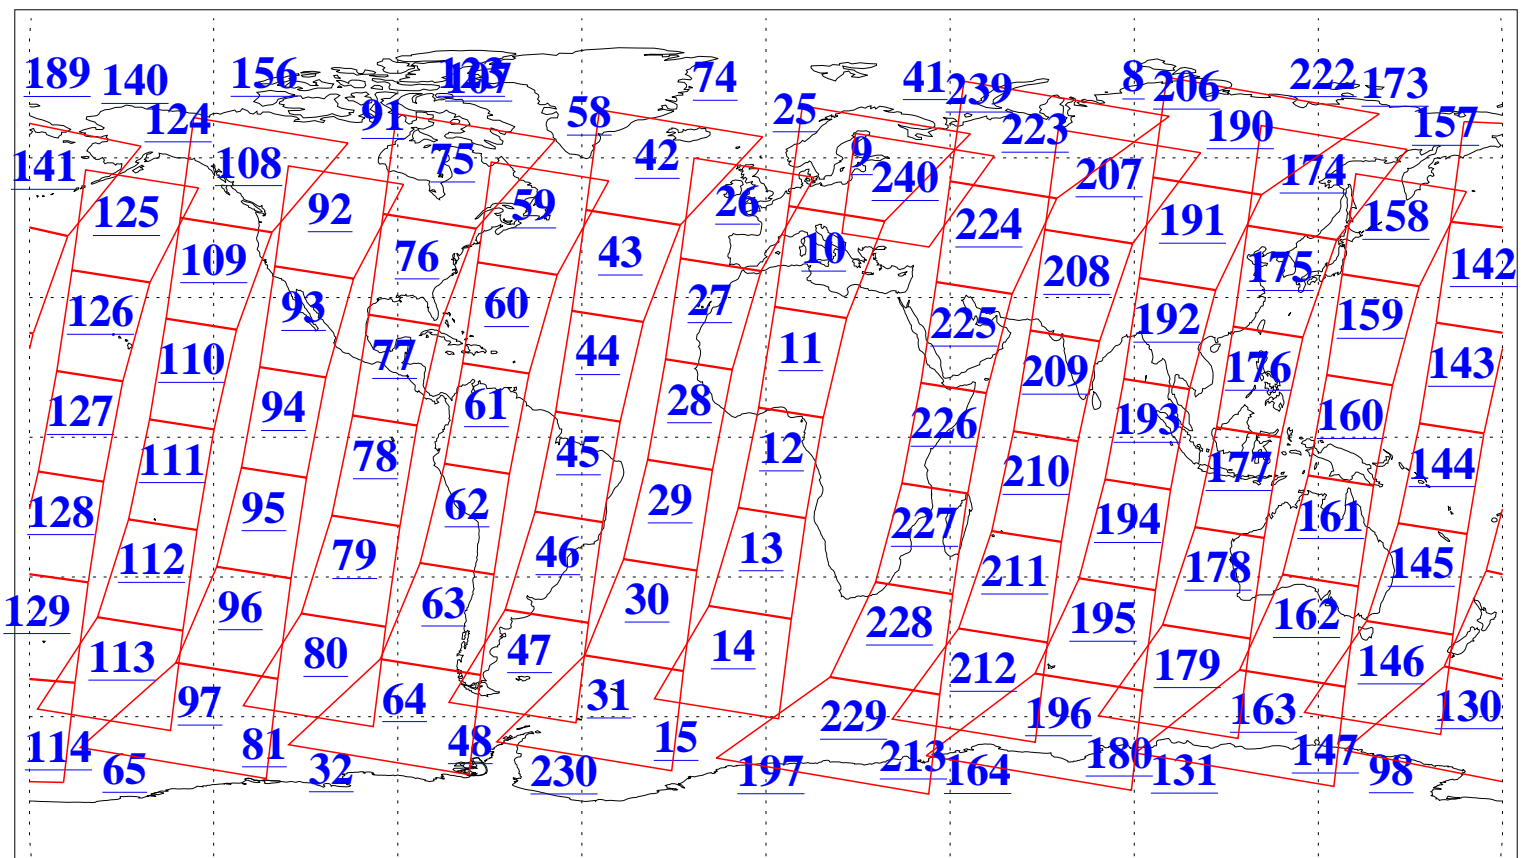

L1B Availability
AMSU Granules: 240
HSB Granules: 0
AIRS Granules: 240

7 Jan 2005
DoY 7
Aqua Day 979
Granules: 1 to 120

Granules: 121 to 240

Legend: AMSU Available, HSB Available, AIRS Available

L1B Availability
AMSU Granules: 240
HSB Granules: 0
AIRS Granules: 240

7 Jan 2005
DoY 7
Aqua Day 979

Ascending Granules

Descending Granules

Legend: AMSU Available, HSB Available, AIRS Available

L1B Availability
 AMSU Granules: 240
 HSB Granules: 0
 AIRS Granules: 240

7 Jan 2005
 DoY 7
 Aqua Day 979

Northern Hemisphere Granules

Southern Hemisphere Granules

Legend: AMSU Available, HSB Available, AIRS Available