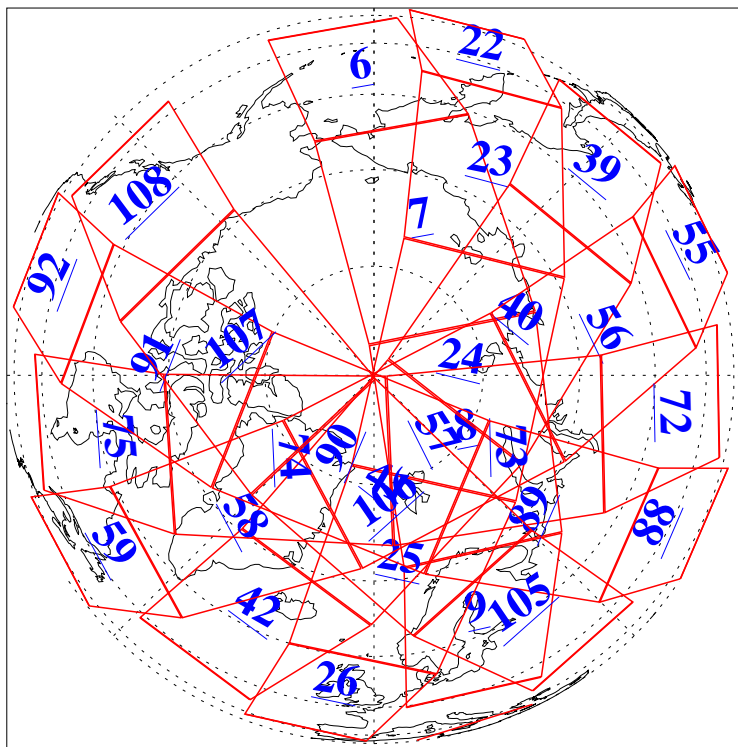

L1B Availability
AMSU Granules: 240
HSB Granules: 0
AIRS Granules: 240

7 Jan 2005
DoY 7
Aqua Day 979
Granules: 1 to 120

Granules: 121 to 240

Legend: AMSU Available, HSB Available, AIRS Available

L1B Availability
AMSU Granules: 240
HSB Granules: 0
AIRS Granules: 240

7 Jan 2005
DoY 7
Aqua Day 979

Ascending Granules

Descending Granules

Legend: AMSU Available, HSB Available, AIRS Available

L1B Availability
 AMSU Granules: 240
 HSB Granules: 0
 AIRS Granules: 240

7 Jan 2005
 DoY 7
 Aqua Day 979

Northern Hemisphere Granules

Southern Hemisphere Granules

Legend: AMSU Available, HSB Available, AIRS Available