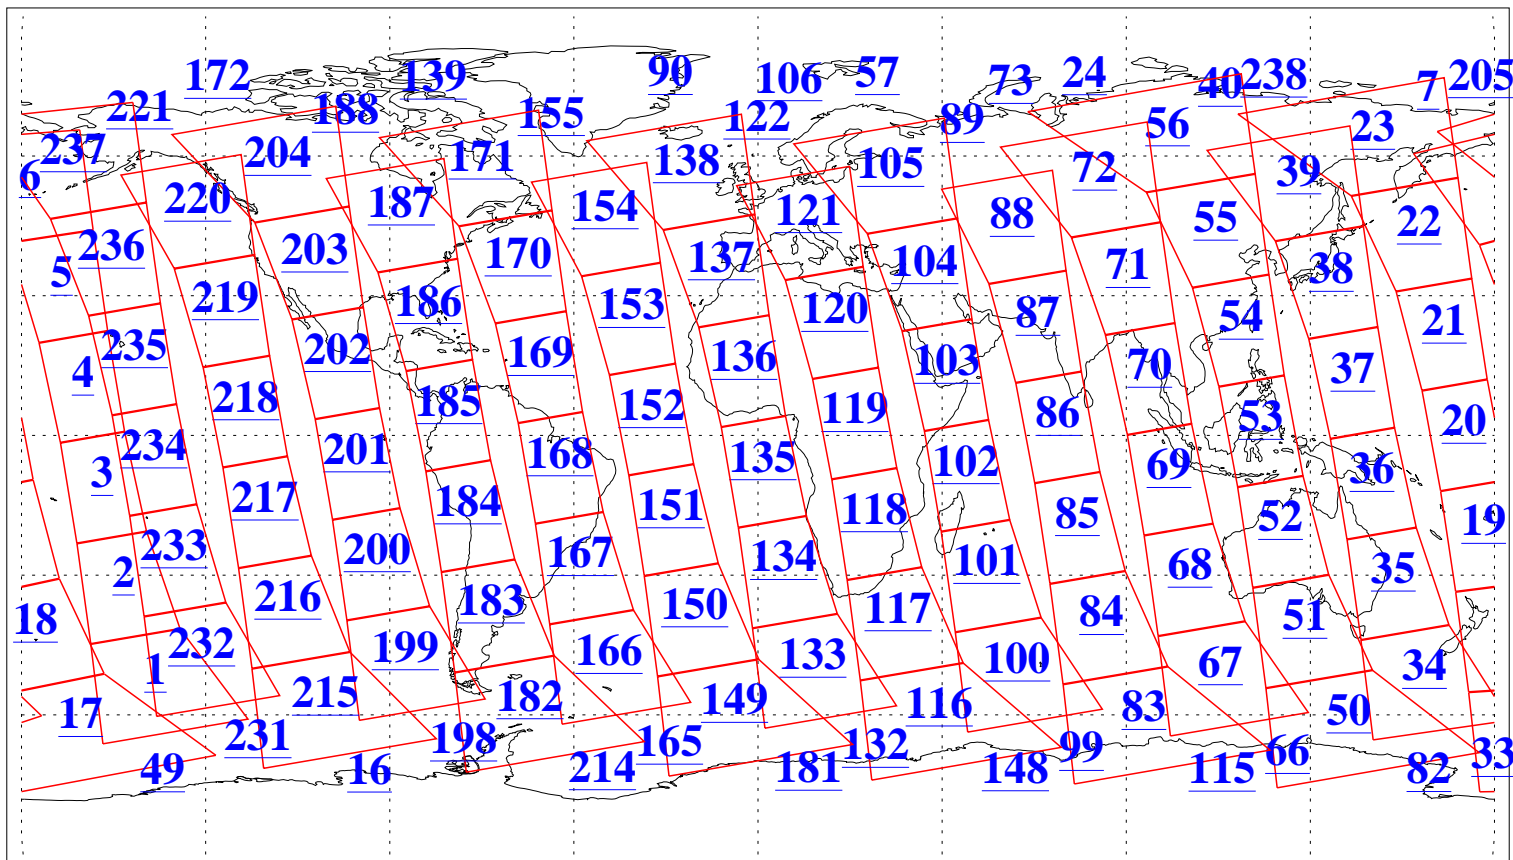

L1B Availability
AMSU Granules: 240
HSB Granules: 0
AIRS Granules: 240

7 Jan 2005
DoY 7
Aqua Day 979
Granules: 1 to 120

Granules: 121 to 240

Legend: AMSU Available, HSB Available, AIRS Available

L1B Availability
AMSU Granules: 240
HSB Granules: 0
AIRS Granules: 240

7 Jan 2005
DoY 7
Aqua Day 979

Ascending Granules

Descending Granules

Legend: AMSU Available, HSB Available, AIRS Available

L1B Availability
 AMSU Granules: 240
 HSB Granules: 0
 AIRS Granules: 240

7 Jan 2005
 DoY 7
 Aqua Day 979

Northern Hemisphere Granules

Southern Hemisphere Granules

Legend: AMSU Available, HSB Available, AIRS Available