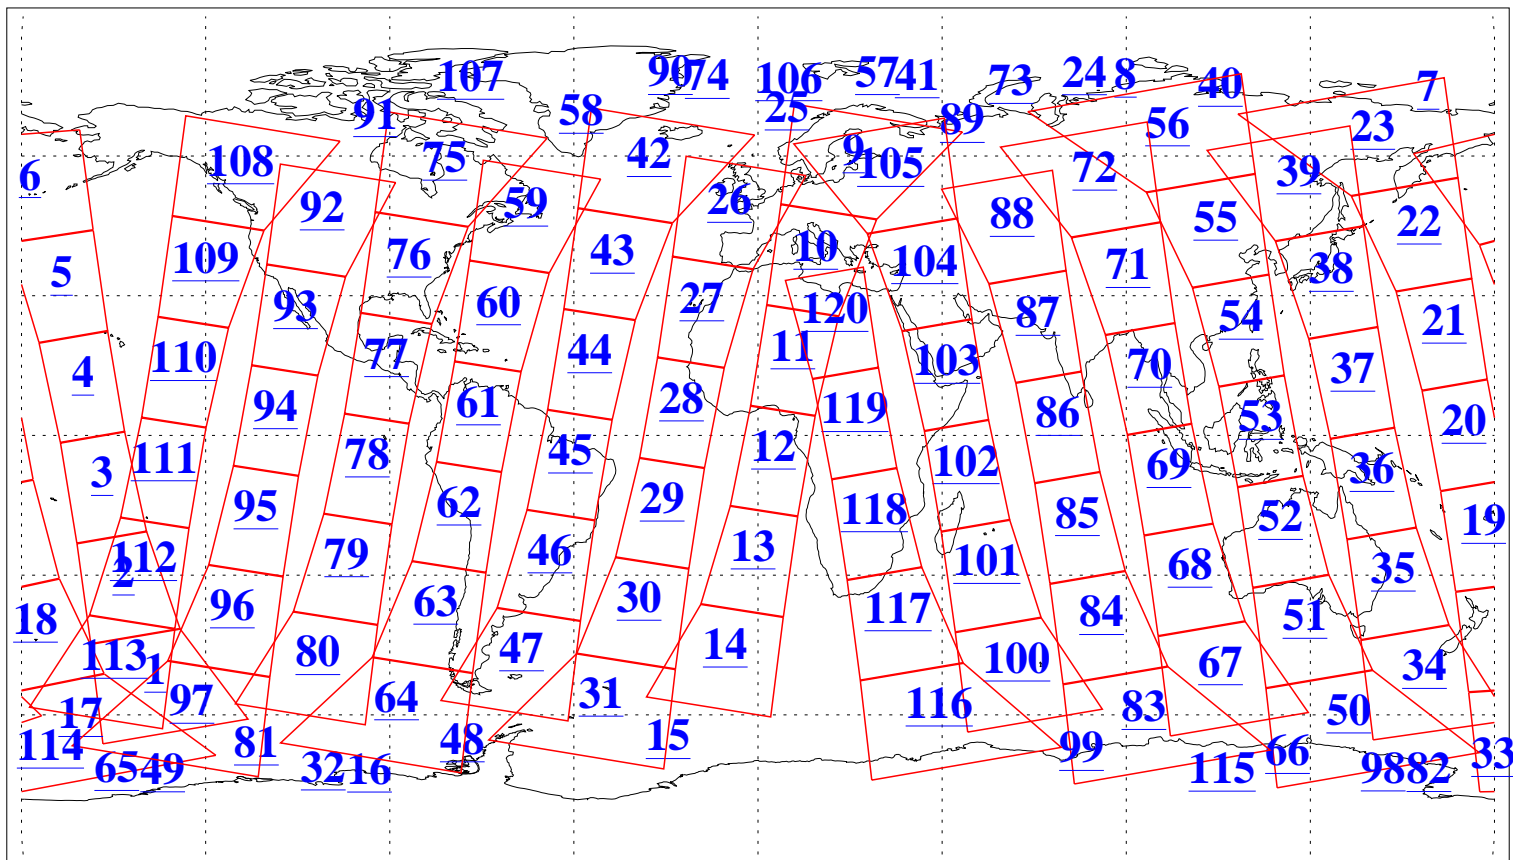

L1B Availability
AMSU Granules: 240
HSB Granules: 0
AIRS Granules: 240

7 Jan 2005
DoY 7
Aqua Day 979
Granules: 1 to 120

Granules: 121 to 240

Legend: AMSU Available, HSB Available, AIRS Available

L1B Availability
AMSU Granules: 240
HSB Granules: 0
AIRS Granules: 240

7 Jan 2005
DoY 7
Aqua Day 979

Ascending Granules

Descending Granules

Legend: AMSU Available, HSB Available, AIRS Available

L1B Availability
 AMSU Granules: 240
 HSB Granules: 0
 AIRS Granules: 240

7 Jan 2005
 DoY 7
 Aqua Day 979

Northern Hemisphere Granules

Southern Hemisphere Granules

Legend: AMSU Available, HSB Available, AIRS Available