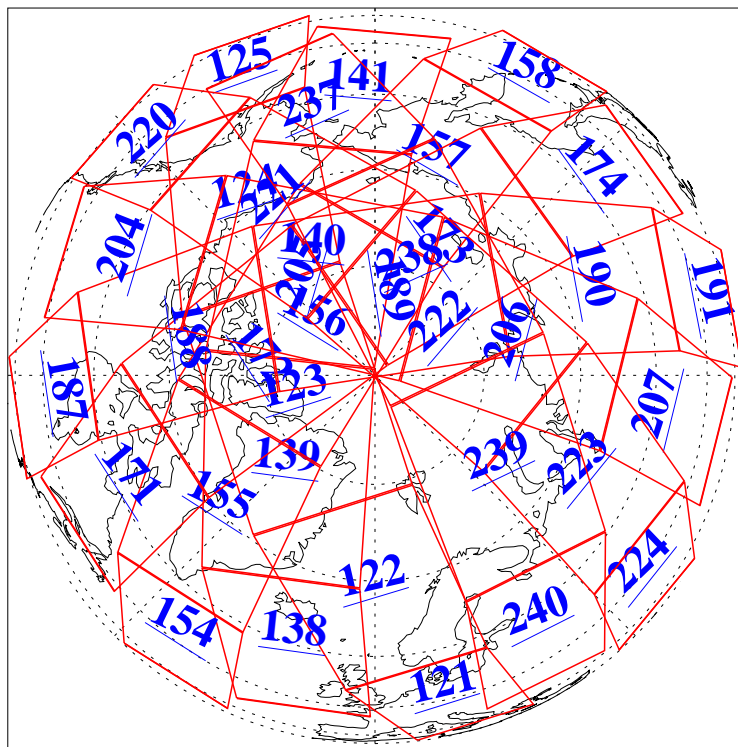

L1B Availability
AMSU Granules: 240
HSB Granules: 0
AIRS Granules: 240

7 Jan 2005
DoY 7
Aqua Day 979
Granules: 1 to 120

Granules: 121 to 240

Legend: AMSU Available, HSB Available, AIRS Available

L1B Availability
AMSU Granules: 240
HSB Granules: 0
AIRS Granules: 240

7 Jan 2005
DoY 7
Aqua Day 979

Ascending Granules

Descending Granules

Legend: AMSU Available, HSB Available, AIRS Available

L1B Availability
 AMSU Granules: 240
 HSB Granules: 0
 AIRS Granules: 240

7 Jan 2005
 DoY 7
 Aqua Day 979

Northern Hemisphere Granules

Southern Hemisphere Granules

Legend: AMSU Available, HSB Available, AIRS Available