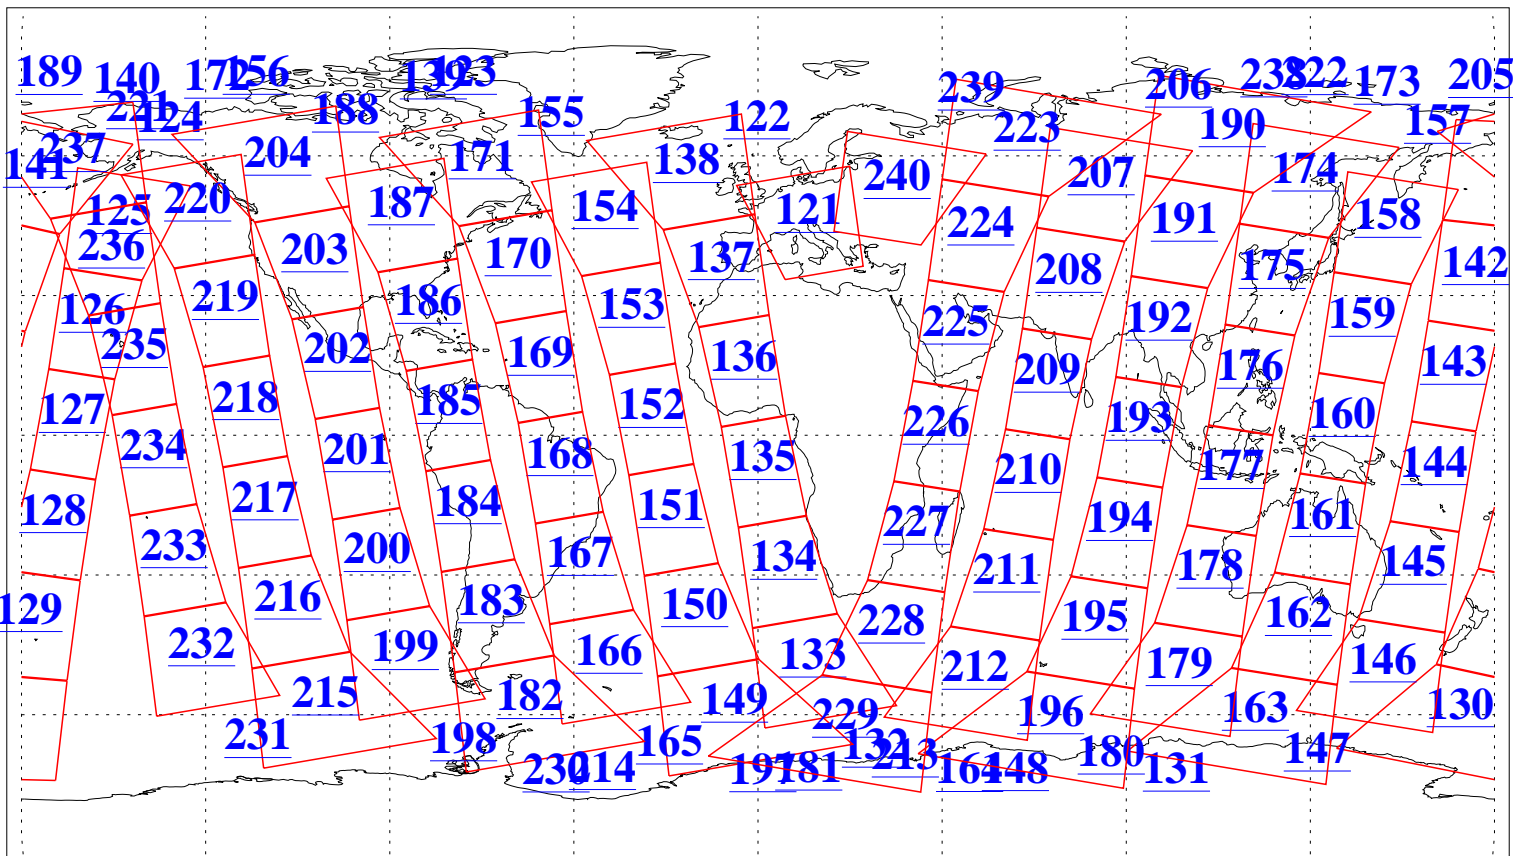

L1B Availability
AMSU Granules: 240
HSB Granules: 0
AIRS Granules: 240

7 Jan 2005
DoY 7
Aqua Day 979
Granules: 1 to 120

Granules: 121 to 240

Legend: AMSU Available, HSB Available, AIRS Available

L1B Availability
AMSU Granules: 240
HSB Granules: 0
AIRS Granules: 240

7 Jan 2005
DoY 7
Aqua Day 979

Ascending Granules

Descending Granules

Legend: AMSU Available, HSB Available, AIRS Available

L1B Availability
 AMSU Granules: 240
 HSB Granules: 0
 AIRS Granules: 240

7 Jan 2005
 DoY 7
 Aqua Day 979

Northern Hemisphere Granules

Southern Hemisphere Granules

Legend: AMSU Available, HSB Available, AIRS Available