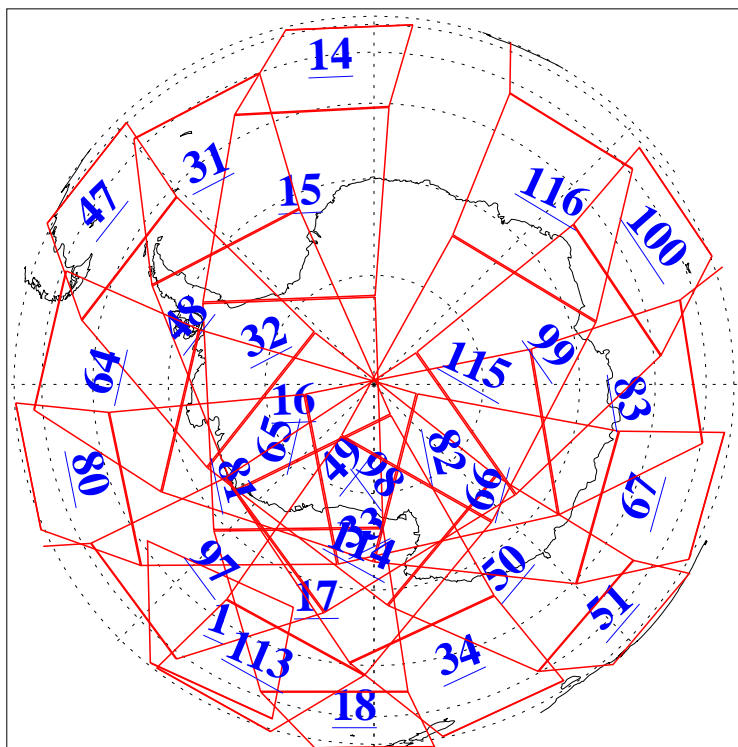

L1B Availability
AMSU Granules: 240
HSB Granules: 0
AIRS Granules: 240

7 Jan 2005
DoY 7
Aqua Day 979
Granules: 1 to 120

Granules: 121 to 240

Legend: AMSU Available, HSB Available, AIRS Available

L1B Availability
AMSU Granules: 240
HSB Granules: 0
AIRS Granules: 240

7 Jan 2005
DoY 7
Aqua Day 979

Ascending Granules

Descending Granules

Legend: AMSU Available, HSB Available, AIRS Available

L1B Availability
 AMSU Granules: 240
 HSB Granules: 0
 AIRS Granules: 240

7 Jan 2005
 DoY 7
 Aqua Day 979

Northern Hemisphere Granules

Southern Hemisphere Granules

Legend: AMSU Available, HSB Available, AIRS Available