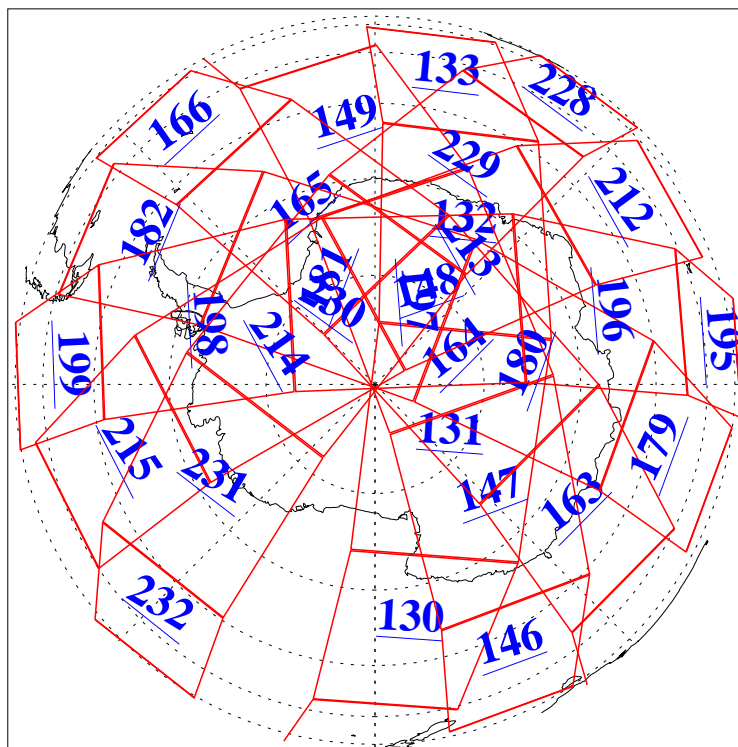

L1B Availability
AMSU Granules: 240
HSB Granules: 0
AIRS Granules: 240

7 Jan 2005
DoY 7
Aqua Day 979
Granules: 1 to 120

Granules: 121 to 240

Legend: AMSU Available, HSB Available, AIRS Available

L1B Availability
AMSU Granules: 240
HSB Granules: 0
AIRS Granules: 240

7 Jan 2005
DoY 7
Aqua Day 979

Ascending Granules

Descending Granules

Legend: AMSU Available, HSB Available, AIRS Available

L1B Availability
 AMSU Granules: 240
 HSB Granules: 0
 AIRS Granules: 240

7 Jan 2005
 DoY 7
 Aqua Day 979

Northern Hemisphere Granules

Southern Hemisphere Granules

Legend: AMSU Available, HSB Available, AIRS Available