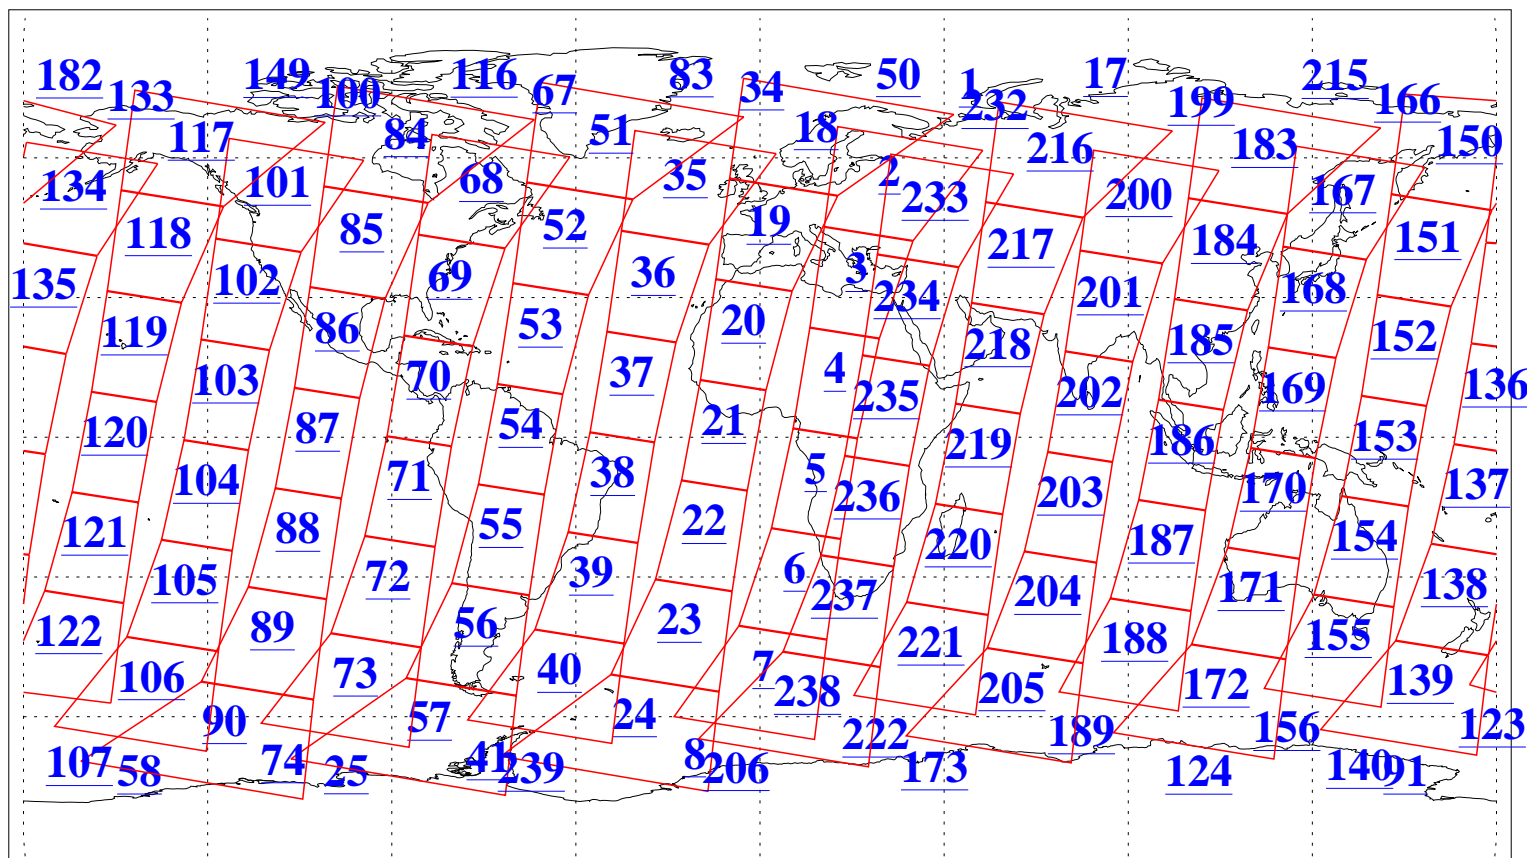

L1B Availability
AMSU Granules: 240
HSB Granules: 0
AIRS Granules: 240

6 Jan 2005
DoY 6
Aqua Day 978
Granules: 1 to 120

Granules: 121 to 240

Legend: AMSU Available, HSB Available, AIRS Available

L1B Availability
AMSU Granules: 240
HSB Granules: 0
AIRS Granules: 240

6 Jan 2005
DoY 6
Aqua Day 978

Ascending Granules

Descending Granules

Legend: AMSU Available, HSB Available, AIRS Available

L1B Availability
 AMSU Granules: 240
 HSB Granules: 0
 AIRS Granules: 240

6 Jan 2005
 DoY 6
 Aqua Day 978

Northern Hemisphere Granules

Southern Hemisphere Granules

Legend: AMSU Available, HSB Available, AIRS Available