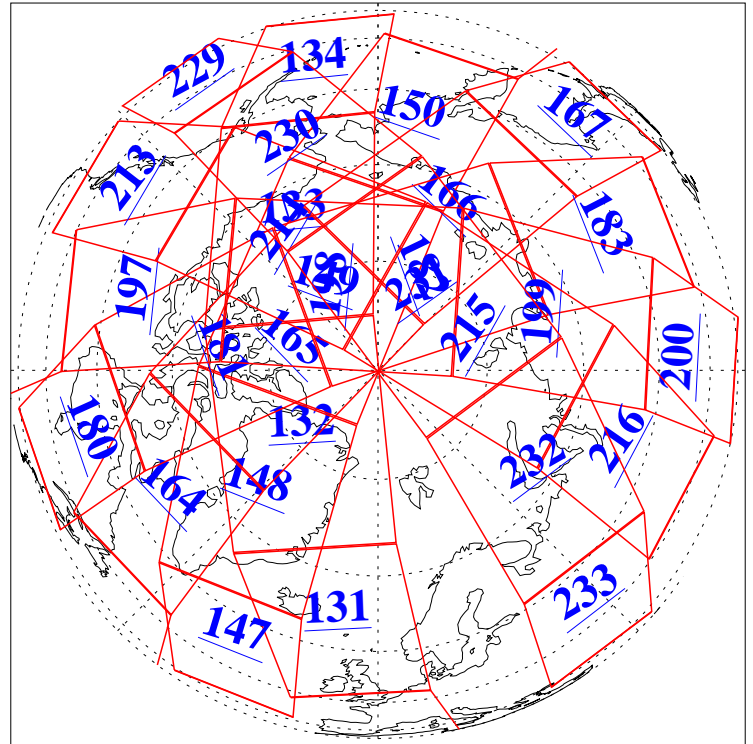

L1B Availability
AMSU Granules: 240
HSB Granules: 0
AIRS Granules: 240

6 Jan 2005
DoY 6
Aqua Day 978
Granules: 1 to 120

Granules: 121 to 240

Legend: AMSU Available, HSB Available, AIRS Available

L1B Availability
AMSU Granules: 240
HSB Granules: 0
AIRS Granules: 240

6 Jan 2005
DoY 6
Aqua Day 978

Ascending Granules

Descending Granules

Legend: AMSU Available, HSB Available, AIRS Available

L1B Availability
 AMSU Granules: 240
 HSB Granules: 0
 AIRS Granules: 240

6 Jan 2005
 DoY 6
 Aqua Day 978

Northern Hemisphere Granules

Southern Hemisphere Granules

Legend: AMSU Available, HSB Available, AIRS Available