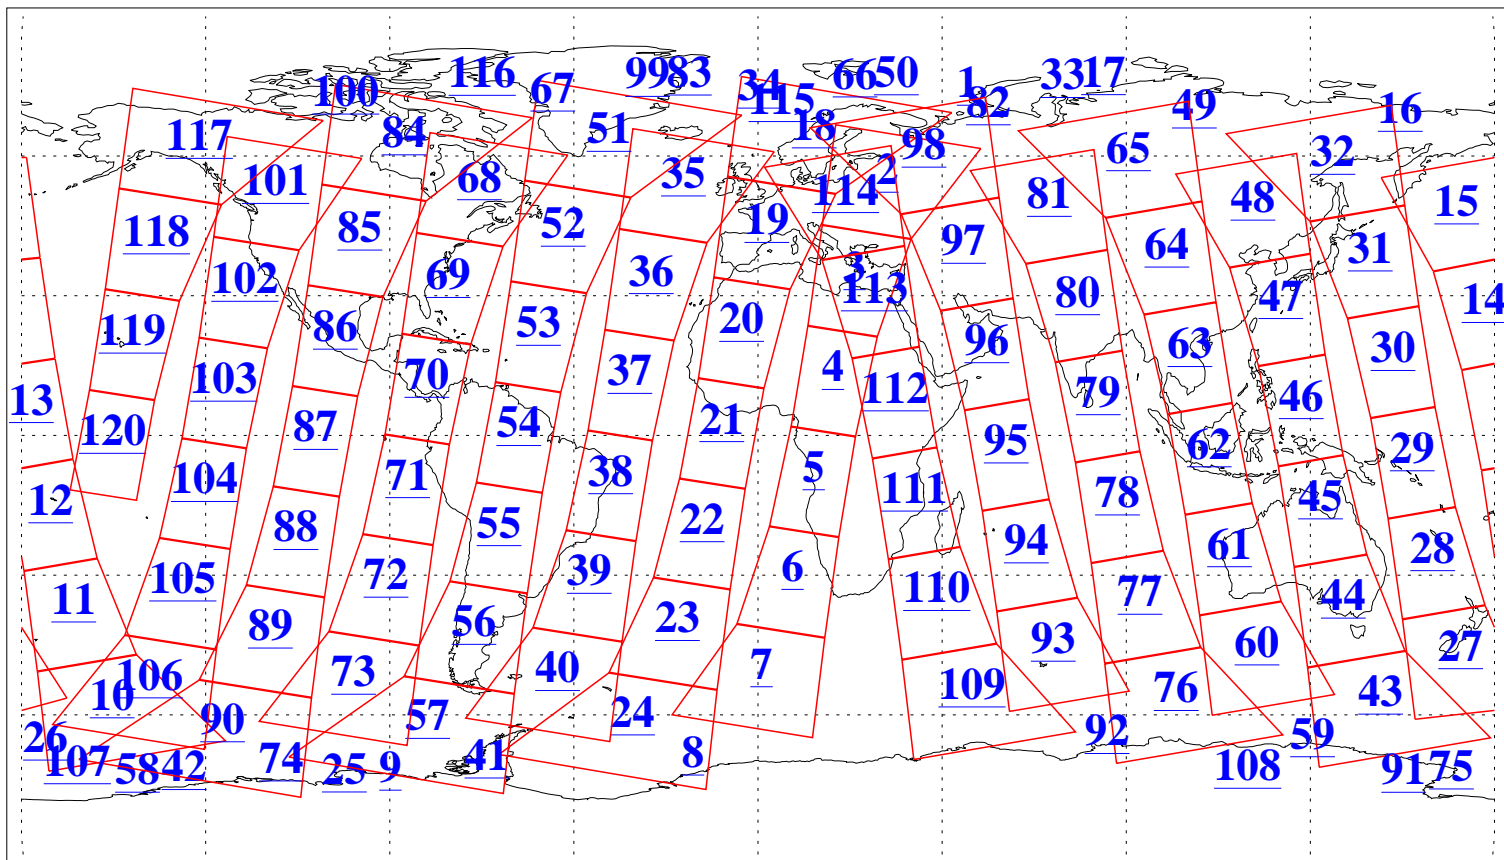

L1B Availability
AMSU Granules: 240
HSB Granules: 0
AIRS Granules: 240

6 Jan 2005
DoY 6
Aqua Day 978
Granules: 1 to 120

Granules: 121 to 240

Legend: AMSU Available, HSB Available, AIRS Available

L1B Availability
AMSU Granules: 240
HSB Granules: 0
AIRS Granules: 240

6 Jan 2005
DoY 6
Aqua Day 978

Ascending Granules

Descending Granules

Legend: AMSU Available, HSB Available, AIRS Available

L1B Availability
 AMSU Granules: 240
 HSB Granules: 0
 AIRS Granules: 240

6 Jan 2005
 DoY 6
 Aqua Day 978

Northern Hemisphere Granules

Southern Hemisphere Granules

Legend: AMSU Available, HSB Available, AIRS Available