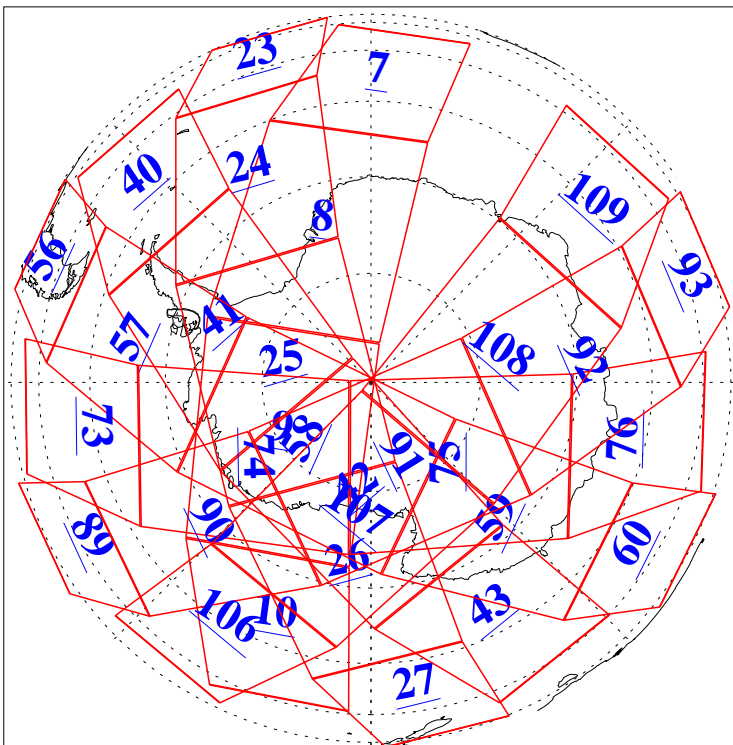

L1B Availability
AMSU Granules: 240
HSB Granules: 0
AIRS Granules: 240

6 Jan 2005
DoY 6
Aqua Day 978
Granules: 1 to 120

Granules: 121 to 240

Legend: AMSU Available, HSB Available, AIRS Available

L1B Availability
AMSU Granules: 240
HSB Granules: 0
AIRS Granules: 240

6 Jan 2005
DoY 6
Aqua Day 978

Ascending Granules

Descending Granules

Legend: AMSU Available, HSB Available, AIRS Available

L1B Availability
 AMSU Granules: 240
 HSB Granules: 0
 AIRS Granules: 240

6 Jan 2005
 DoY 6
 Aqua Day 978

Northern Hemisphere Granules

Southern Hemisphere Granules

Legend: AMSU Available, HSB Available, AIRS Available