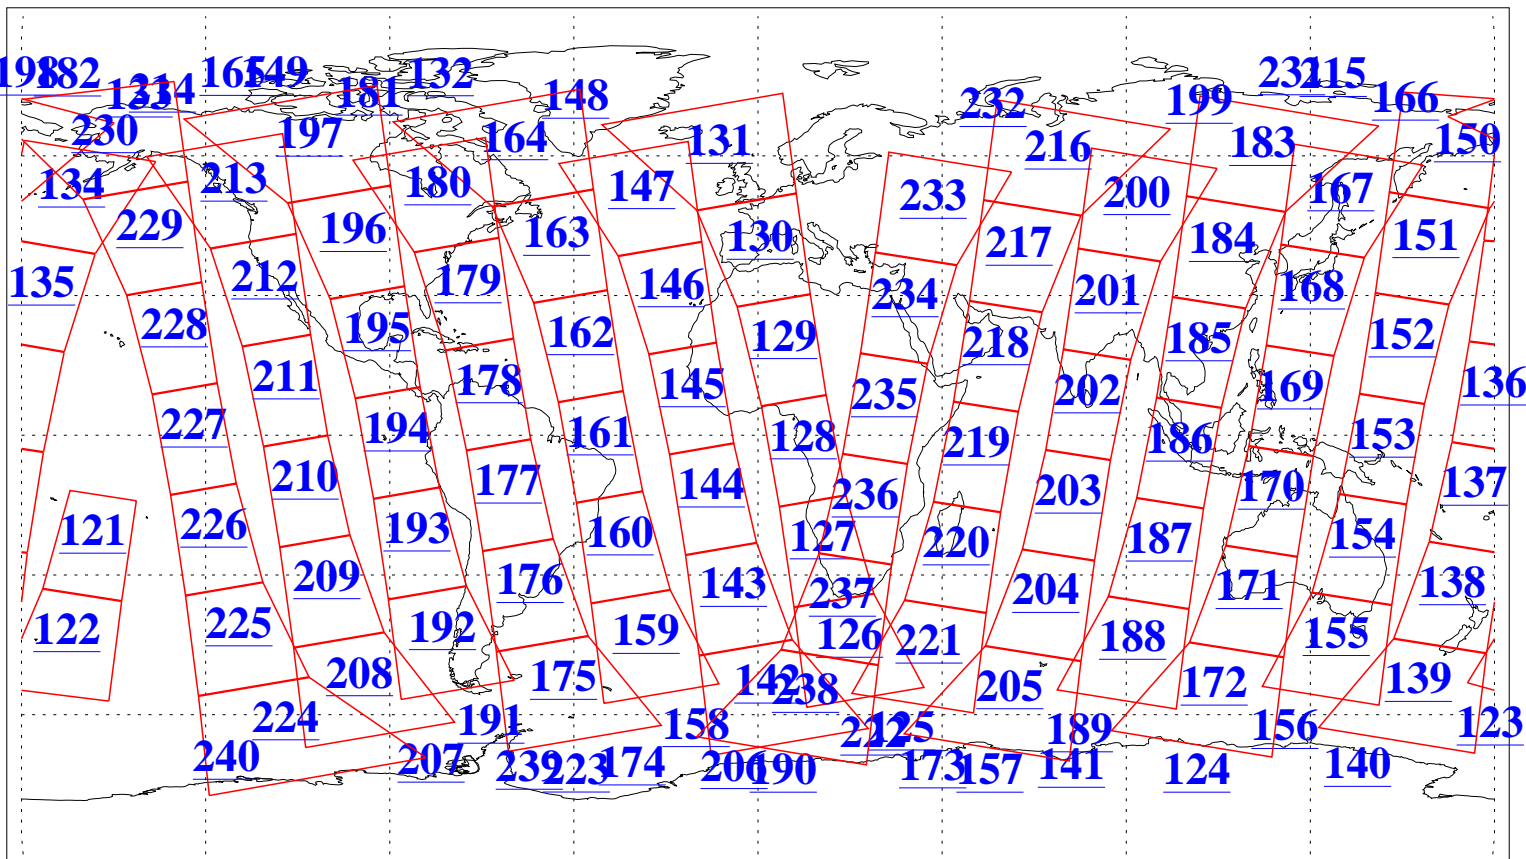

L1B Availability
AMSU Granules: 240
HSB Granules: 0
AIRS Granules: 240

6 Jan 2005
DoY 6
Aqua Day 978
Granules: 1 to 120

Granules: 121 to 240

Legend: AMSU Available, HSB Available, AIRS Available

L1B Availability
AMSU Granules: 240
HSB Granules: 0
AIRS Granules: 240

6 Jan 2005
DoY 6
Aqua Day 978

Ascending Granules

Descending Granules

Legend: AMSU Available, HSB Available, AIRS Available

L1B Availability
 AMSU Granules: 240
 HSB Granules: 0
 AIRS Granules: 240

6 Jan 2005
 DoY 6
 Aqua Day 978