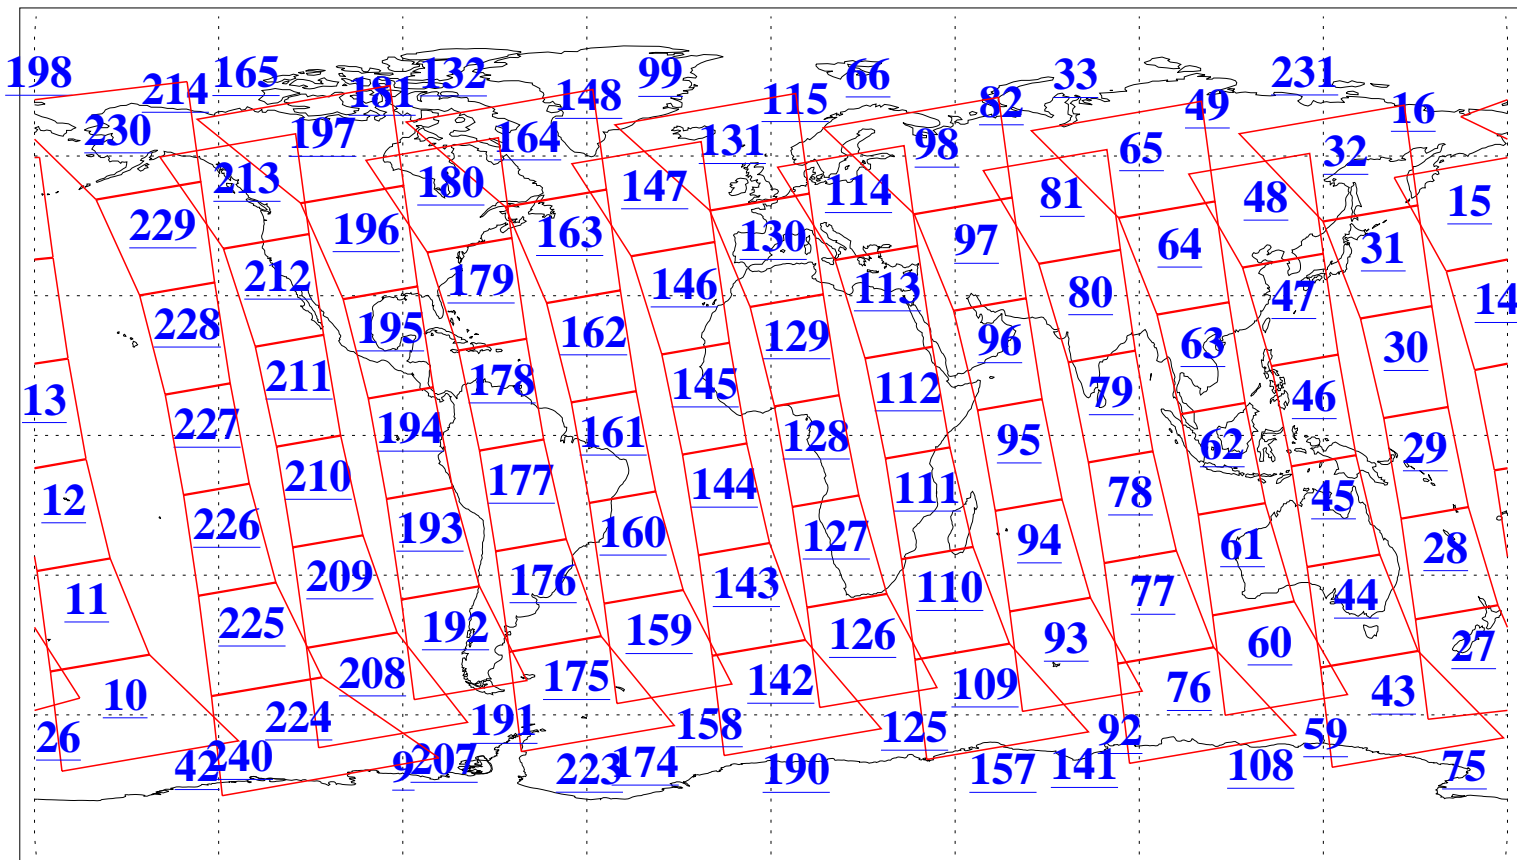

L1B Availability
AMSU Granules: 240
HSB Granules: 0
AIRS Granules: 240

6 Jan 2005
DoY 6
Aqua Day 978
Granules: 1 to 120

Granules: 121 to 240

Legend: AMSU Available, HSB Available, AIRS Available

L1B Availability
AMSU Granules: 240
HSB Granules: 0
AIRS Granules: 240

6 Jan 2005
DoY 6
Aqua Day 978

Ascending Granules

Descending Granules

Legend: AMSU Available, HSB Available, AIRS Available

L1B Availability
 AMSU Granules: 240
 HSB Granules: 0
 AIRS Granules: 240

6 Jan 2005
 DoY 6
 Aqua Day 978

Northern Hemisphere Granules

Southern Hemisphere Granules

Legend: AMSU Available, HSB Available, AIRS Available