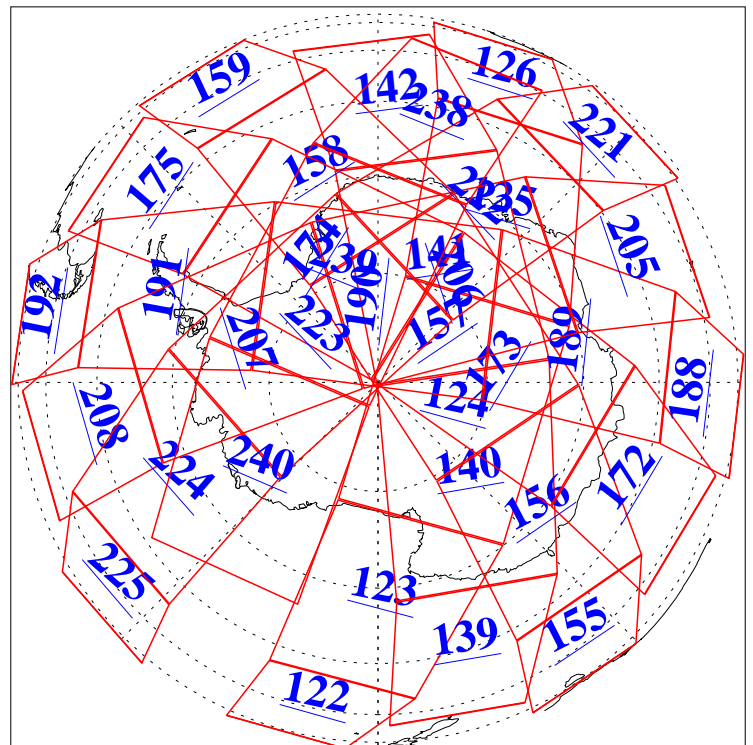

L1B Availability
AMSU Granules: 240
HSB Granules: 0
AIRS Granules: 240

6 Jan 2005
DoY 6
Aqua Day 978
Granules: 1 to 120

Granules: 121 to 240

Legend: AMSU Available, HSB Available, AIRS Available

L1B Availability
AMSU Granules: 240
HSB Granules: 0
AIRS Granules: 240

6 Jan 2005
DoY 6
Aqua Day 978

Ascending Granules

Descending Granules

Legend: AMSU Available, HSB Available, AIRS Available

L1B Availability
 AMSU Granules: 240
 HSB Granules: 0
 AIRS Granules: 240

6 Jan 2005
 DoY 6
 Aqua Day 978

Northern Hemisphere Granules

Southern Hemisphere Granules

Legend: AMSU Available, HSB Available, AIRS Available