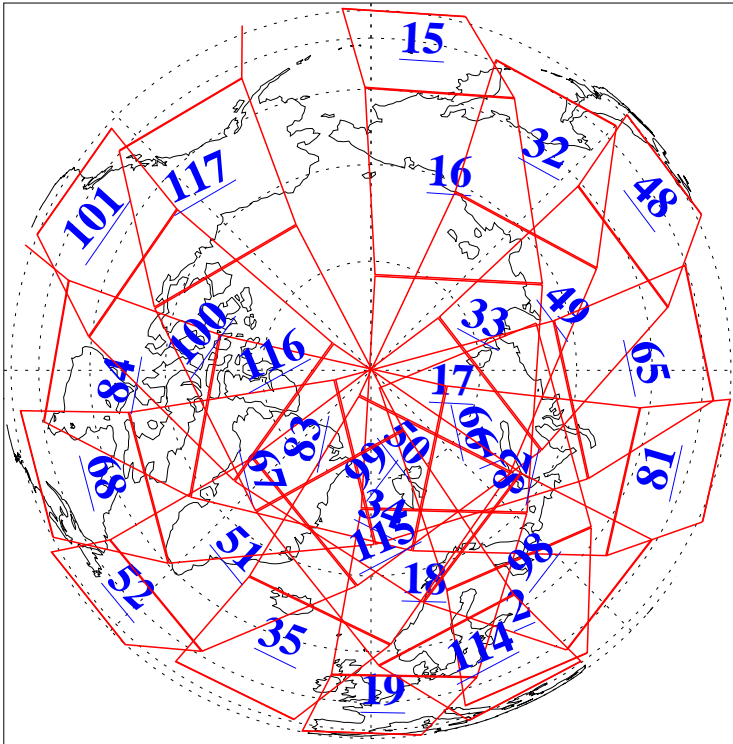

L1B Availability
AMSU Granules: 240
HSB Granules: 0
AIRS Granules: 240

6 Jan 2005
DoY 6
Aqua Day 978
Granules: 1 to 120

Granules: 121 to 240

Legend: AMSU Available, HSB Available, AIRS Available

L1B Availability
AMSU Granules: 240
HSB Granules: 0
AIRS Granules: 240

6 Jan 2005
DoY 6
Aqua Day 978

Ascending Granules

Descending Granules

Legend: AMSU Available, HSB Available, AIRS Available

L1B Availability
 AMSU Granules: 240
 HSB Granules: 0
 AIRS Granules: 240

6 Jan 2005
 DoY 6
 Aqua Day 978

Northern Hemisphere Granules

Southern Hemisphere Granules

Legend: AMSU Available, HSB Available, AIRS Available