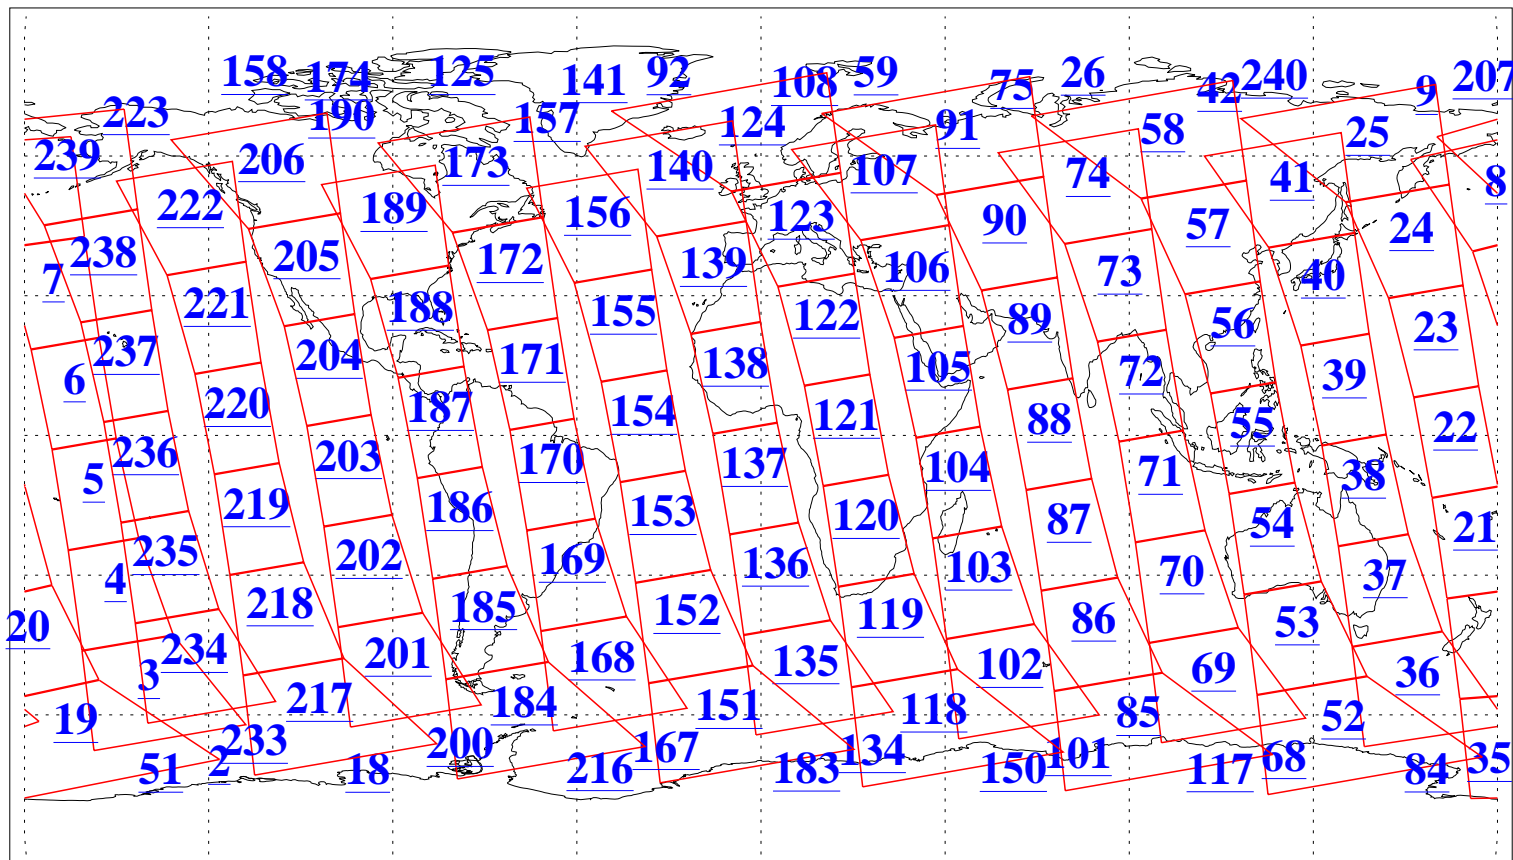

L1B Availability  
AMSU Granules: 240  
HSB Granules: 0  
AIRS Granules: 240

5 Jan 2005  
DoY 5  
Aqua Day 977  
Granules: 1 to 120

Granules: 121 to 240

Legend: AMSU Available, HSB Available, AIRS Available

L1B Availability  
AMSU Granules: 240  
HSB Granules: 0  
AIRS Granules: 240

5 Jan 2005  
DoY 5  
Aqua Day 977

Ascending Granules

Descending Granules

Legend: AMSU Available, HSB Available, AIRS Available

L1B Availability  
 AMSU Granules: 240  
 HSB Granules: 0  
 AIRS Granules: 240

5 Jan 2005  
 DoY 5  
 Aqua Day 977

Northern Hemisphere Granules

Southern Hemisphere Granules

Legend: AMSU Available, HSB Available, AIRS Available