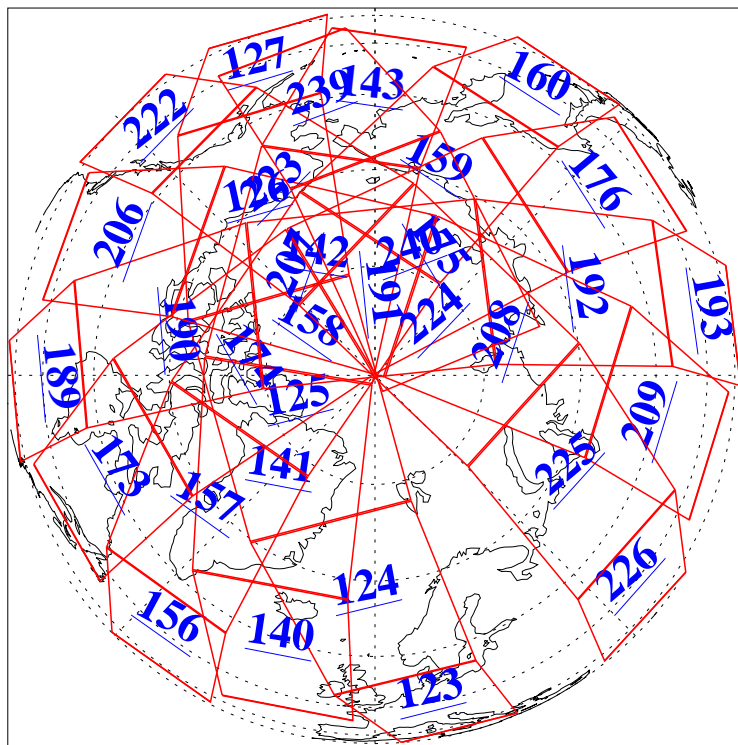

L1B Availability  
AMSU Granules: 240  
HSB Granules: 0  
AIRS Granules: 240

5 Jan 2005  
DoY 5  
Aqua Day 977  
Granules: 1 to 120

Granules: 121 to 240

Legend: AMSU Available, HSB Available, AIRS Available

L1B Availability  
AMSU Granules: 240  
HSB Granules: 0  
AIRS Granules: 240

5 Jan 2005  
DoY 5  
Aqua Day 977

Ascending Granules

Descending Granules

Legend: AMSU Available, HSB Available, AIRS Available

L1B Availability  
 AMSU Granules: 240  
 HSB Granules: 0  
 AIRS Granules: 240

5 Jan 2005  
 DoY 5  
 Aqua Day 977

Northern Hemisphere Granules

Southern Hemisphere Granules

Legend: AMSU Available, HSB Available, AIRS Available