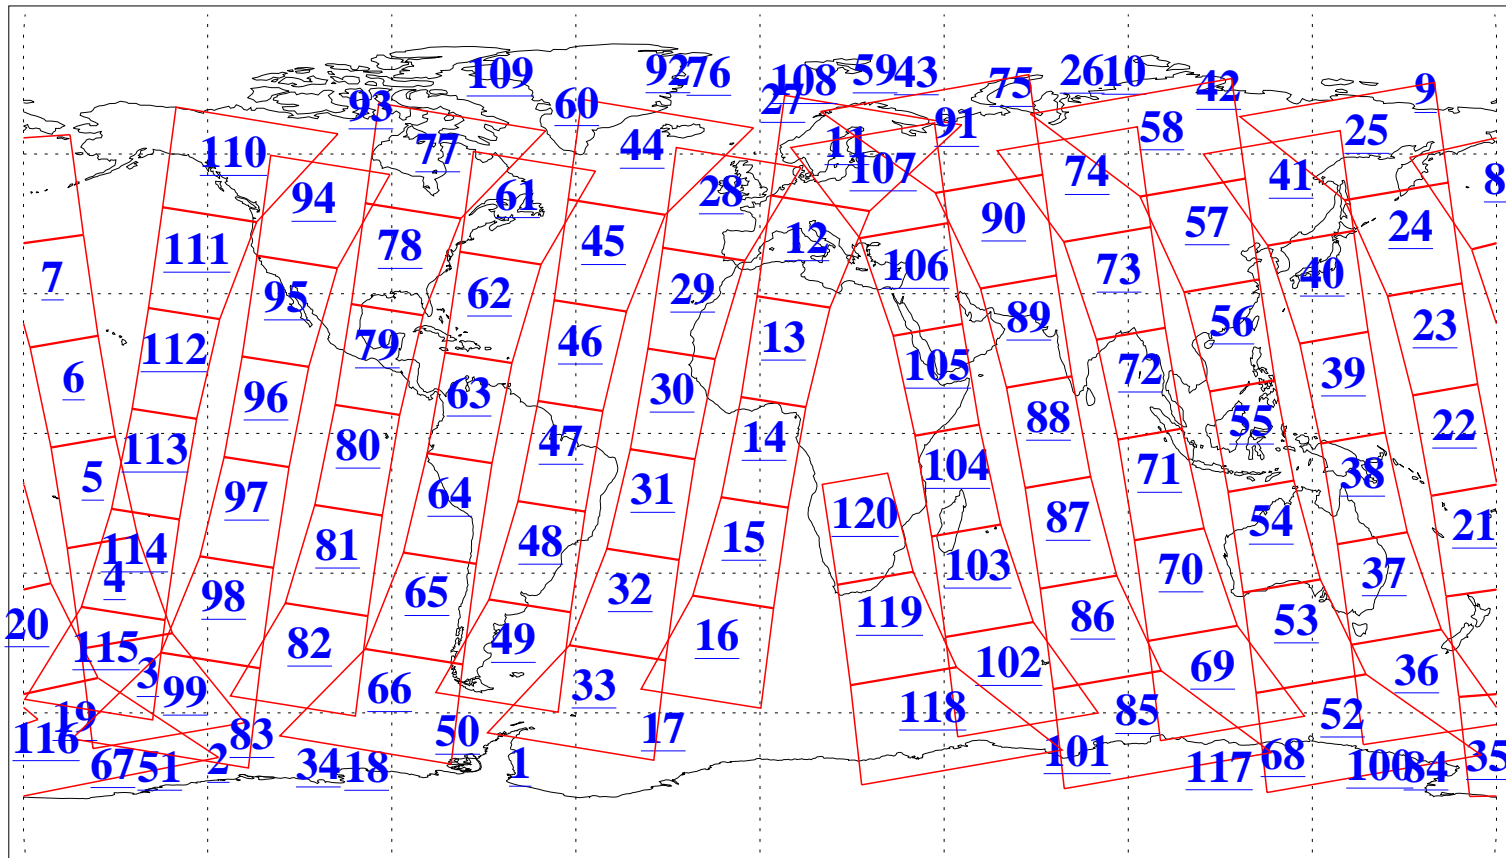

L1B Availability  
AMSU Granules: 240  
HSB Granules: 0  
AIRS Granules: 240

5 Jan 2005  
DoY 5  
Aqua Day 977  
Granules: 1 to 120

Granules: 121 to 240

Legend: AMSU Available, HSB Available, AIRS Available

L1B Availability  
AMSU Granules: 240  
HSB Granules: 0  
AIRS Granules: 240

5 Jan 2005  
DoY 5  
Aqua Day 977

Ascending Granules

Descending Granules

Legend: AMSU Available, HSB Available, AIRS Available

L1B Availability  
 AMSU Granules: 240  
 HSB Granules: 0  
 AIRS Granules: 240

5 Jan 2005  
 DoY 5  
 Aqua Day 977

Northern Hemisphere Granules

Southern Hemisphere Granules

Legend: AMSU Available, HSB Available, AIRS Available