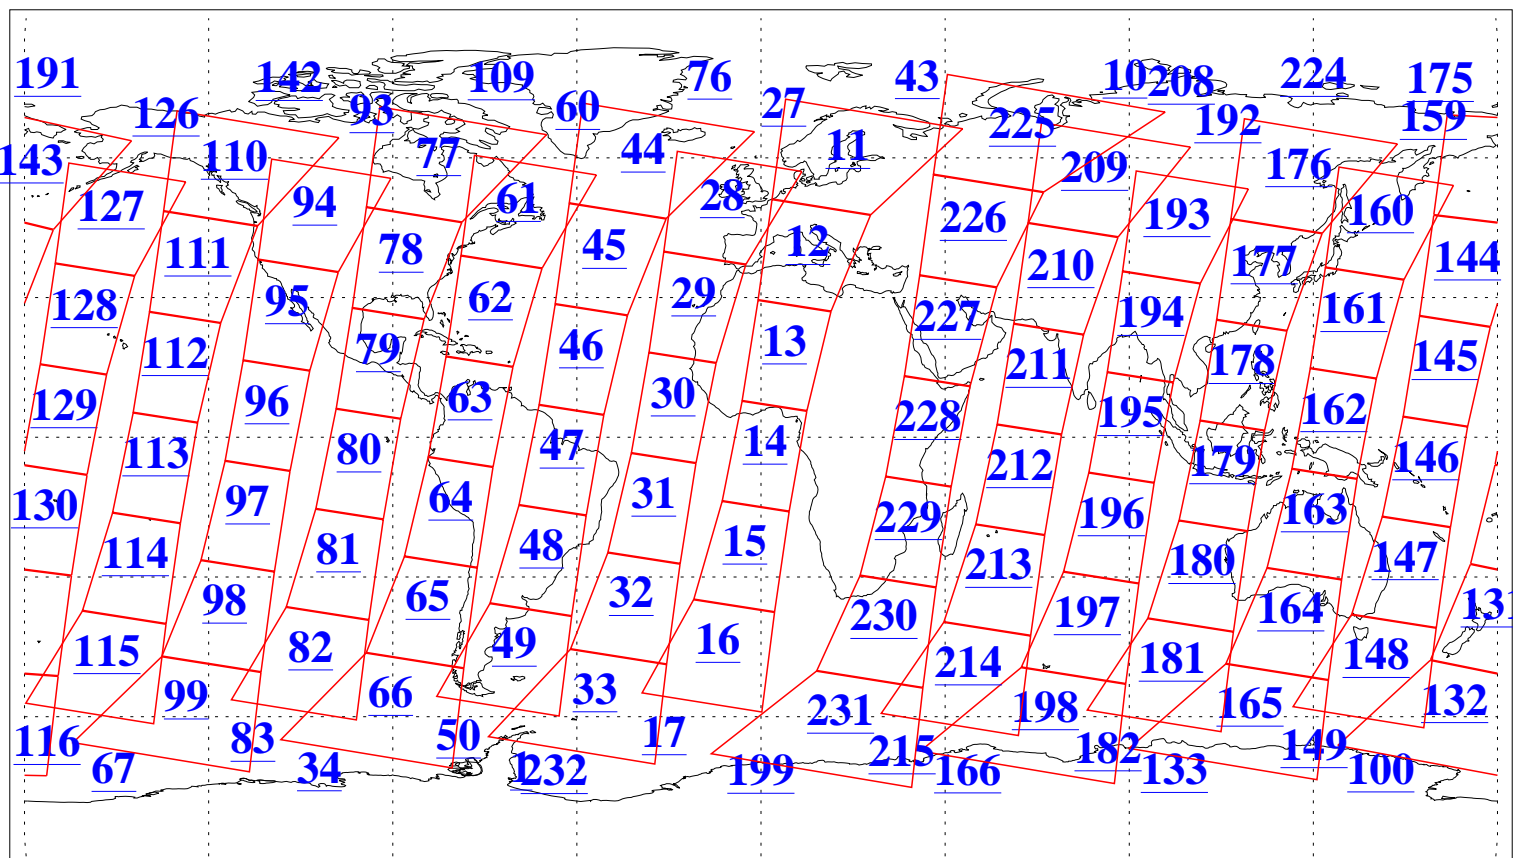

L1B Availability  
AMSU Granules: 240  
HSB Granules: 0  
AIRS Granules: 240

5 Jan 2005  
DoY 5  
Aqua Day 977  
Granules: 1 to 120

Granules: 121 to 240

Legend: AMSU Available, HSB Available, AIRS Available

L1B Availability  
AMSU Granules: 240  
HSB Granules: 0  
AIRS Granules: 240

5 Jan 2005  
DoY 5  
Aqua Day 977

Ascending Granules

Descending Granules

Legend: AMSU Available, HSB Available, AIRS Available

L1B Availability  
 AMSU Granules: 240  
 HSB Granules: 0  
 AIRS Granules: 240

5 Jan 2005  
 DoY 5  
 Aqua Day 977

Northern Hemisphere Granules

Southern Hemisphere Granules

Legend: AMSU Available, HSB Available, AIRS Available