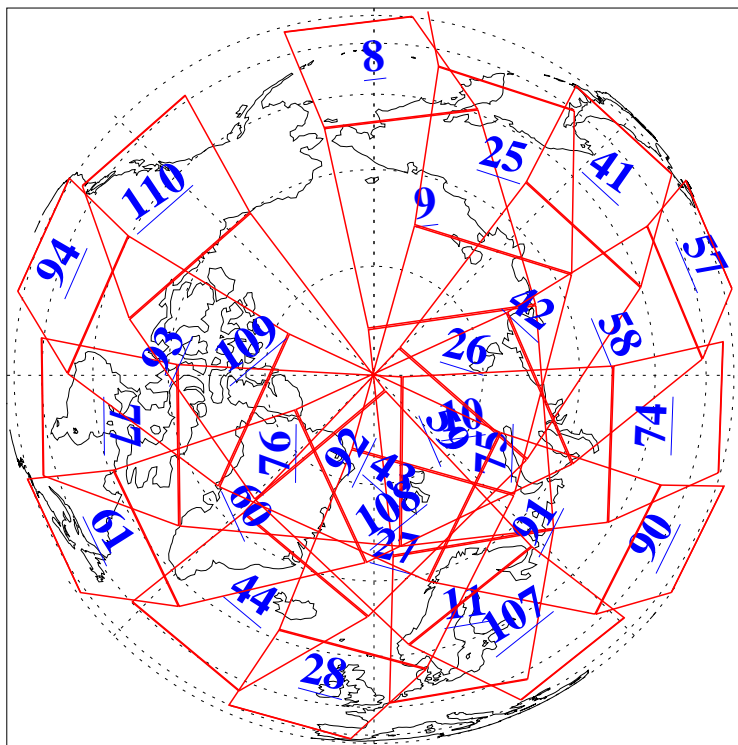

L1B Availability  
AMSU Granules: 240  
HSB Granules: 0  
AIRS Granules: 240

5 Jan 2005  
DoY 5  
Aqua Day 977  
Granules: 1 to 120

Granules: 121 to 240

Legend: AMSU Available, HSB Available, AIRS Available

L1B Availability  
AMSU Granules: 240  
HSB Granules: 0  
AIRS Granules: 240

5 Jan 2005  
DoY 5  
Aqua Day 977

Ascending Granules

Descending Granules

Legend: AMSU Available, HSB Available, AIRS Available

L1B Availability  
 AMSU Granules: 240  
 HSB Granules: 0  
 AIRS Granules: 240

5 Jan 2005  
 DoY 5  
 Aqua Day 977

Northern Hemisphere Granules

Southern Hemisphere Granules

Legend: AMSU Available, HSB Available, AIRS Available