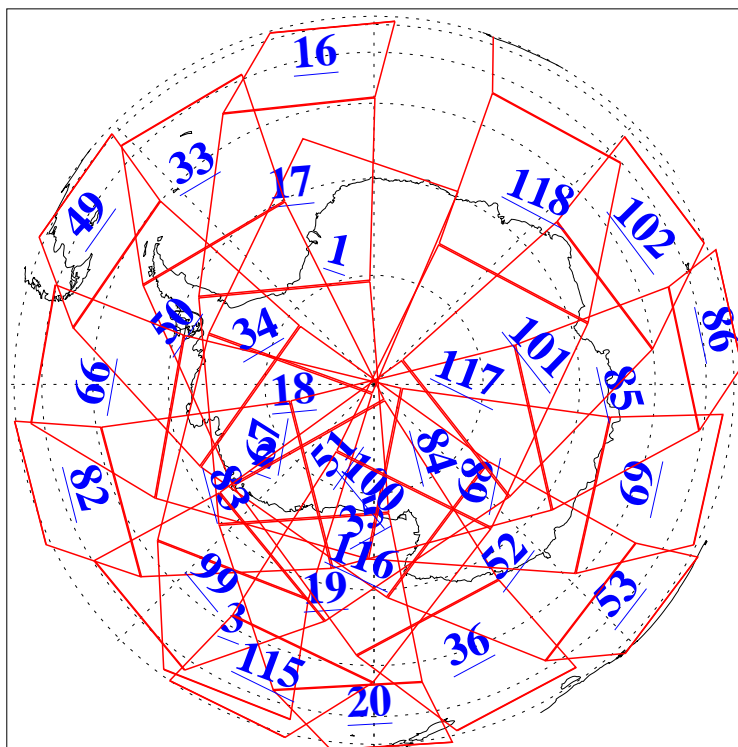

L1B Availability  
AMSU Granules: 240  
HSB Granules: 0  
AIRS Granules: 240

5 Jan 2005  
DoY 5  
Aqua Day 977  
Granules: 1 to 120

Granules: 121 to 240

Legend: AMSU Available, HSB Available, AIRS Available

L1B Availability  
AMSU Granules: 240  
HSB Granules: 0  
AIRS Granules: 240

5 Jan 2005  
DoY 5  
Aqua Day 977

Ascending Granules

Descending Granules

Legend: AMSU Available, HSB Available, AIRS Available

L1B Availability  
 AMSU Granules: 240  
 HSB Granules: 0  
 AIRS Granules: 240

5 Jan 2005  
 DoY 5  
 Aqua Day 977

Northern Hemisphere Granules

Southern Hemisphere Granules

Legend: AMSU Available, HSB Available, AIRS Available