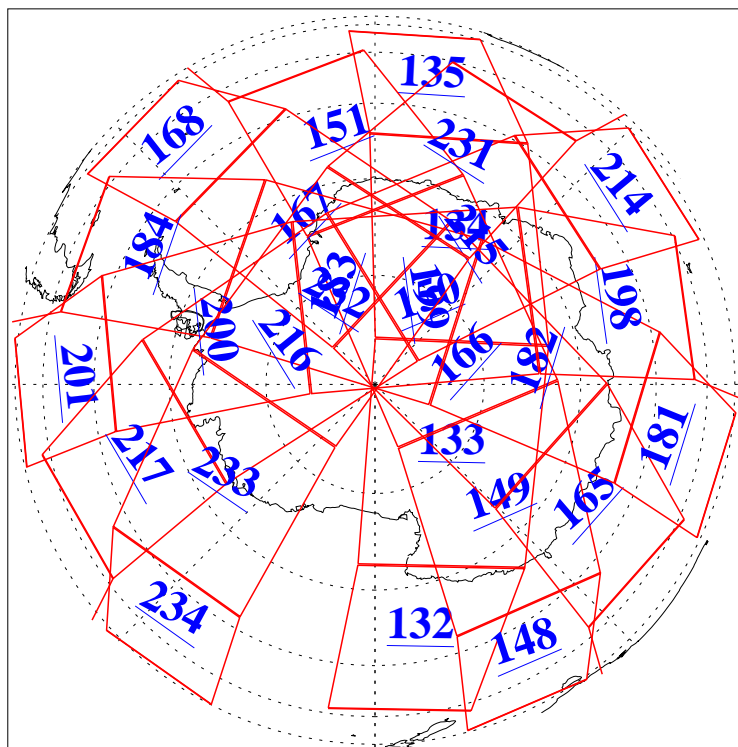

L1B Availability  
AMSU Granules: 240  
HSB Granules: 0  
AIRS Granules: 240

5 Jan 2005  
DoY 5  
Aqua Day 977  
Granules: 1 to 120

Granules: 121 to 240

Legend: AMSU Available, HSB Available, AIRS Available

L1B Availability  
AMSU Granules: 240  
HSB Granules: 0  
AIRS Granules: 240

5 Jan 2005  
DoY 5  
Aqua Day 977

Ascending Granules

Descending Granules

Legend: AMSU Available, HSB Available, AIRS Available

L1B Availability  
 AMSU Granules: 240  
 HSB Granules: 0  
 AIRS Granules: 240

5 Jan 2005  
 DoY 5  
 Aqua Day 977

Northern Hemisphere Granules

Southern Hemisphere Granules

Legend: AMSU Available, HSB Available, AIRS Available