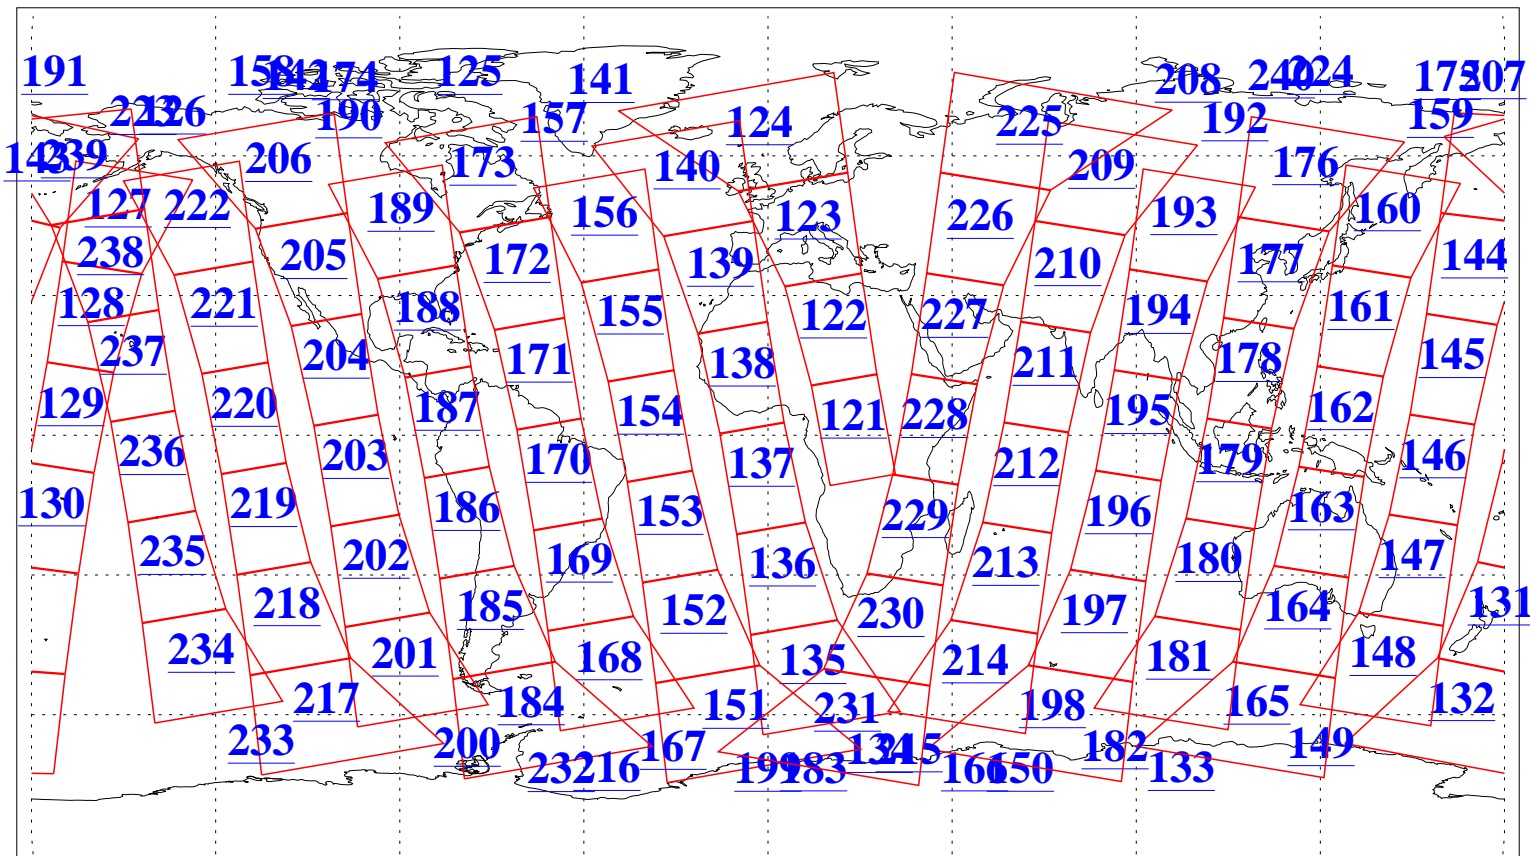

L1B Availability  
AMSU Granules: 240  
HSB Granules: 0  
AIRS Granules: 240

5 Jan 2005  
DoY 5  
Aqua Day 977  
Granules: 1 to 120

Granules: 121 to 240

Legend: AMSU Available, HSB Available, AIRS Available

L1B Availability  
AMSU Granules: 240  
HSB Granules: 0  
AIRS Granules: 240

5 Jan 2005  
DoY 5  
Aqua Day 977

Ascending Granules

Descending Granules

Legend: AMSU Available, HSB Available, AIRS Available

L1B Availability  
 AMSU Granules: 240  
 HSB Granules: 0  
 AIRS Granules: 240

5 Jan 2005  
 DoY 5  
 Aqua Day 977

Northern Hemisphere Granules

Southern Hemisphere Granules

Legend: AMSU Available, HSB Available, AIRS Available