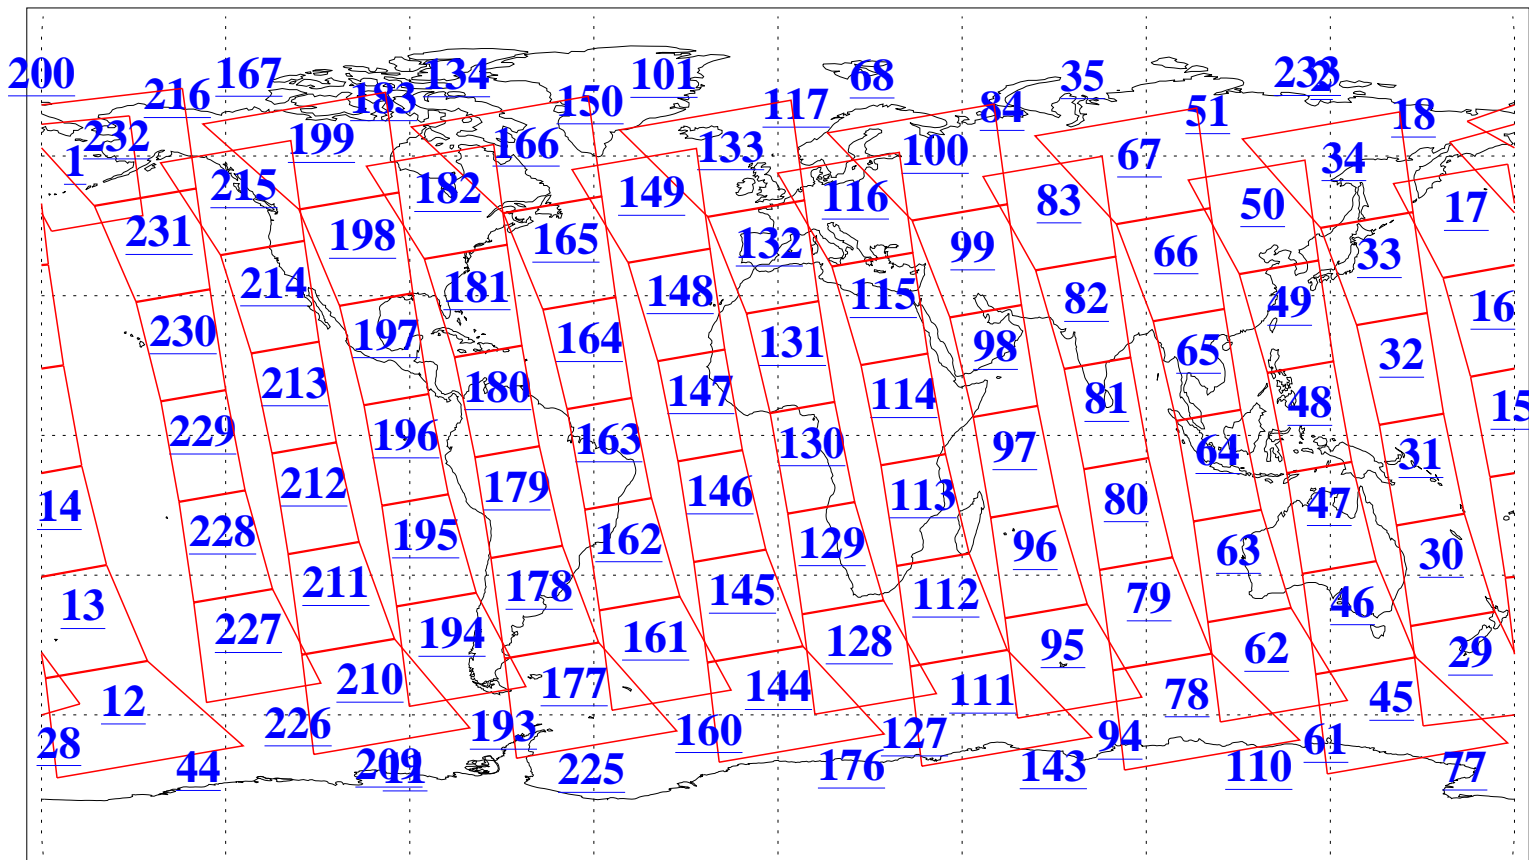

L1B Availability
AMSU Granules: 240
HSB Granules: 0
AIRS Granules: 240

4 Jan 2005
DoY 4
Aqua Day 976
Granules: 1 to 120

Granules: 121 to 240

Legend: AMSU Available, HSB Available, AIRS Available

L1B Availability
AMSU Granules: 240
HSB Granules: 0
AIRS Granules: 240

4 Jan 2005
DoY 4
Aqua Day 976

Ascending Granules

Descending Granules

Legend: AMSU Available, HSB Available, AIRS Available

L1B Availability
 AMSU Granules: 240
 HSB Granules: 0
 AIRS Granules: 240

4 Jan 2005
 DoY 4
 Aqua Day 976

Northern Hemisphere Granules

Southern Hemisphere Granules

Legend: AMSU Available, HSB Available, AIRS Available