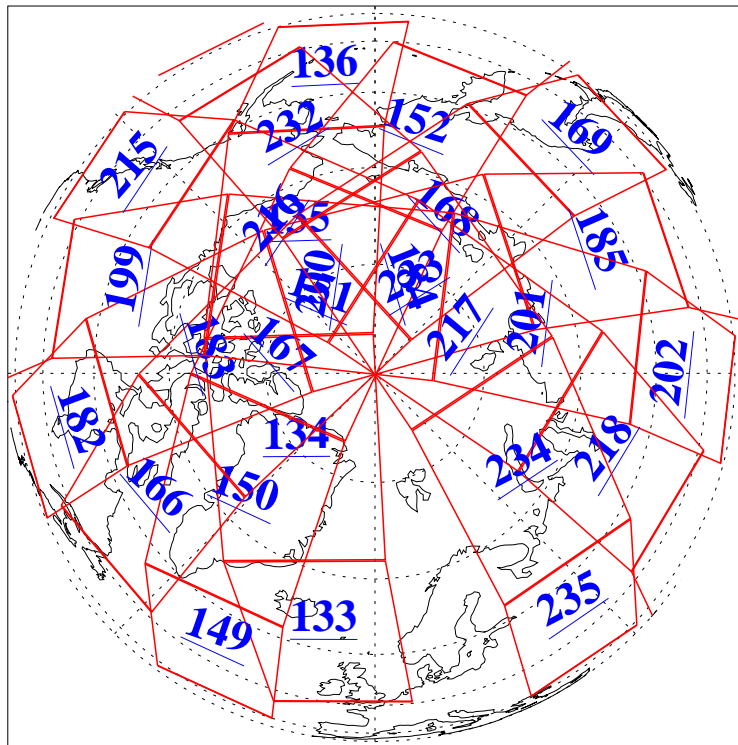

4 Jan 2005
DoY 4
Aqua Day 976

Ascending Granules

Descending Granules

Legend: AMSU Available, HSB Available, AIRS Available

L1B Availability
 AMSU Granules: 240
 HSB Granules: 0
 AIRS Granules: 240

4 Jan 2005
 DoY 4
 Aqua Day 976

Northern Hemisphere Granules

Southern Hemisphere Granules

Legend: AMSU Available, HSB Available, AIRS Available