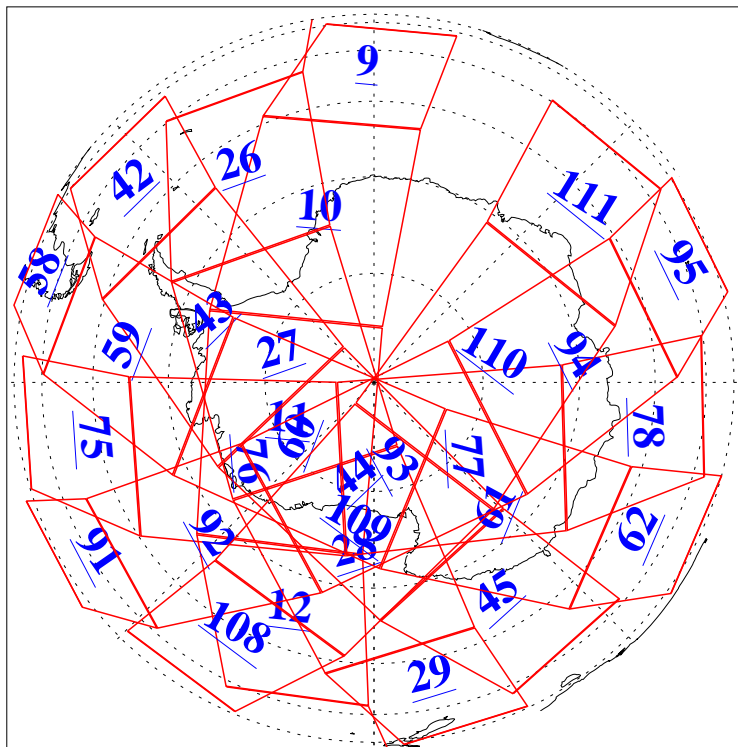

L1B Availability
AMSU Granules: 240
HSB Granules: 0
AIRS Granules: 240

4 Jan 2005
DoY 4
Aqua Day 976
Granules: 1 to 120

Granules: 121 to 240

Legend: AMSU Available, HSB Available, AIRS Available

L1B Availability
AMSU Granules: 240
HSB Granules: 0
AIRS Granules: 240

4 Jan 2005
DoY 4
Aqua Day 976

Ascending Granules

Descending Granules

Legend: AMSU Available, HSB Available, AIRS Available

L1B Availability
 AMSU Granules: 240
 HSB Granules: 0
 AIRS Granules: 240

4 Jan 2005
 DoY 4
 Aqua Day 976

Northern Hemisphere Granules

Southern Hemisphere Granules

Legend: AMSU Available, HSB Available, AIRS Available