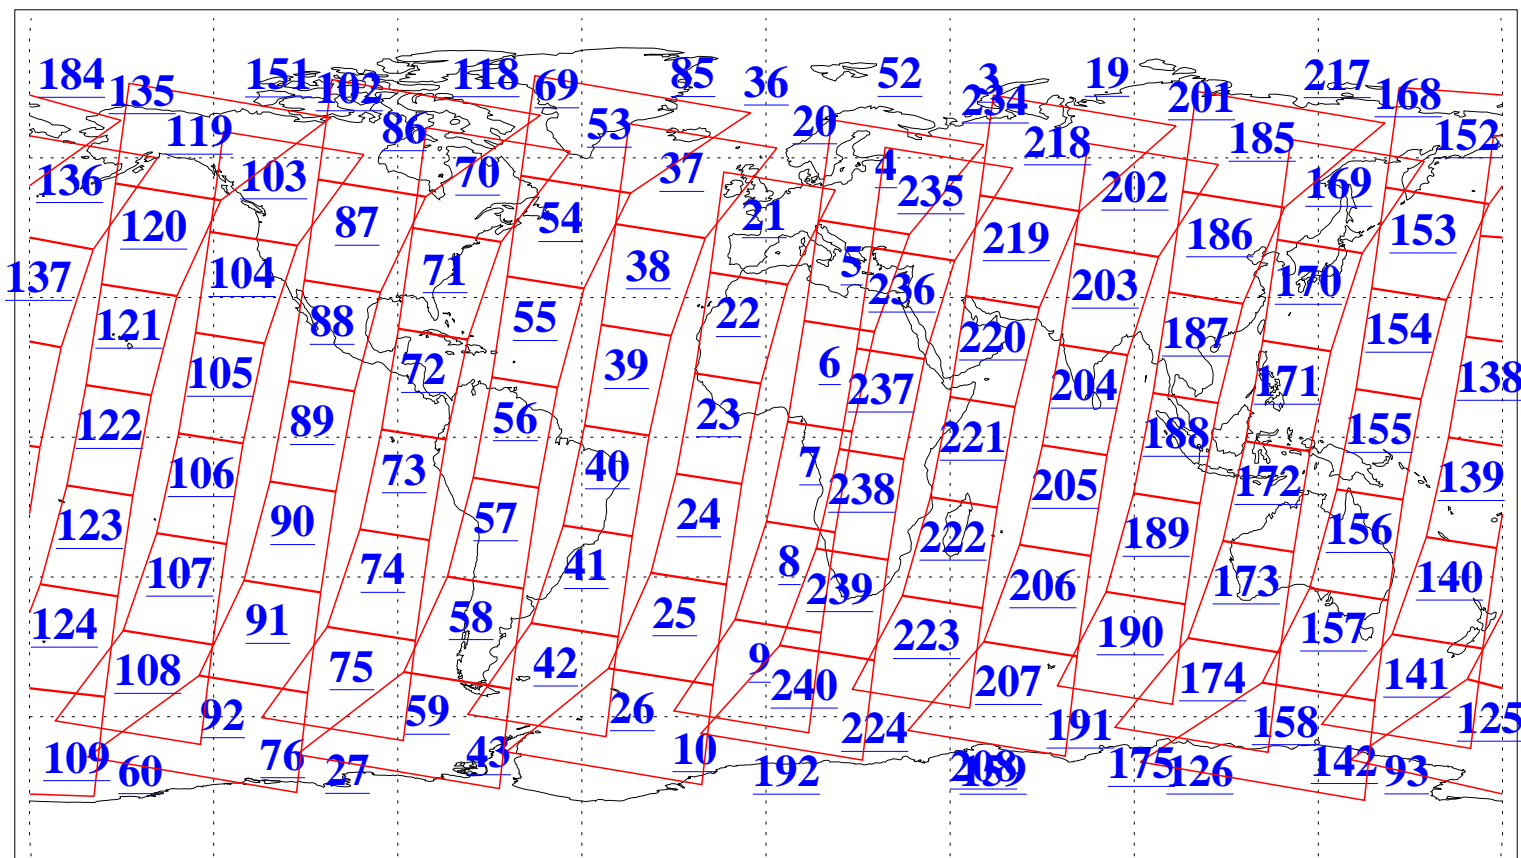

L1B Availability
AMSU Granules: 240
HSB Granules: 0
AIRS Granules: 240

4 Jan 2005
DoY 4
Aqua Day 976
Granules: 1 to 120

Granules: 121 to 240

Legend: AMSU Available, HSB Available, AIRS Available

L1B Availability
AMSU Granules: 240
HSB Granules: 0
AIRS Granules: 240

4 Jan 2005
DoY 4
Aqua Day 976

Ascending Granules

Descending Granules

Legend: AMSU Available, HSB Available, AIRS Available

L1B Availability
 AMSU Granules: 240
 HSB Granules: 0
 AIRS Granules: 240

4 Jan 2005
 DoY 4
 Aqua Day 976

Northern Hemisphere Granules

Southern Hemisphere Granules

Legend: AMSU Available, HSB Available, AIRS Available