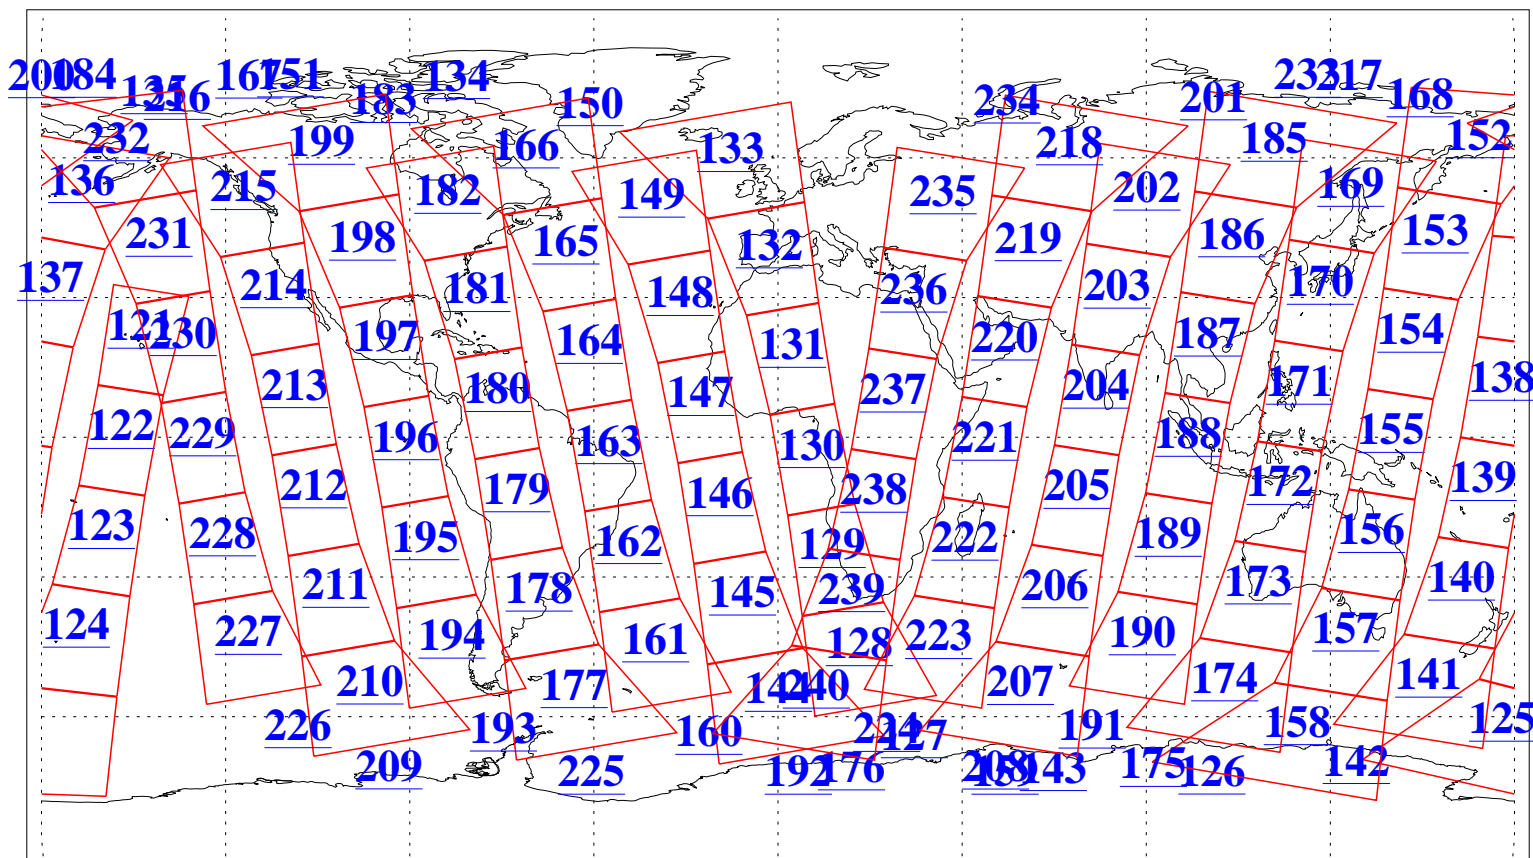

L1B Availability
AMSU Granules: 240
HSB Granules: 0
AIRS Granules: 240

4 Jan 2005
DoY 4
Aqua Day 976
Granules: 1 to 120

Granules: 121 to 240

Legend: AMSU Available, HSB Available, AIRS Available

L1B Availability
AMSU Granules: 240
HSB Granules: 0
AIRS Granules: 240

4 Jan 2005
DoY 4
Aqua Day 976

Ascending Granules

Descending Granules

Legend: AMSU Available, HSB Available, AIRS Available

L1B Availability
 AMSU Granules: 240
 HSB Granules: 0
 AIRS Granules: 240

4 Jan 2005
 DoY 4
 Aqua Day 976

Northern Hemisphere Granules

Southern Hemisphere Granules

Legend: AMSU Available, HSB Available, AIRS Available