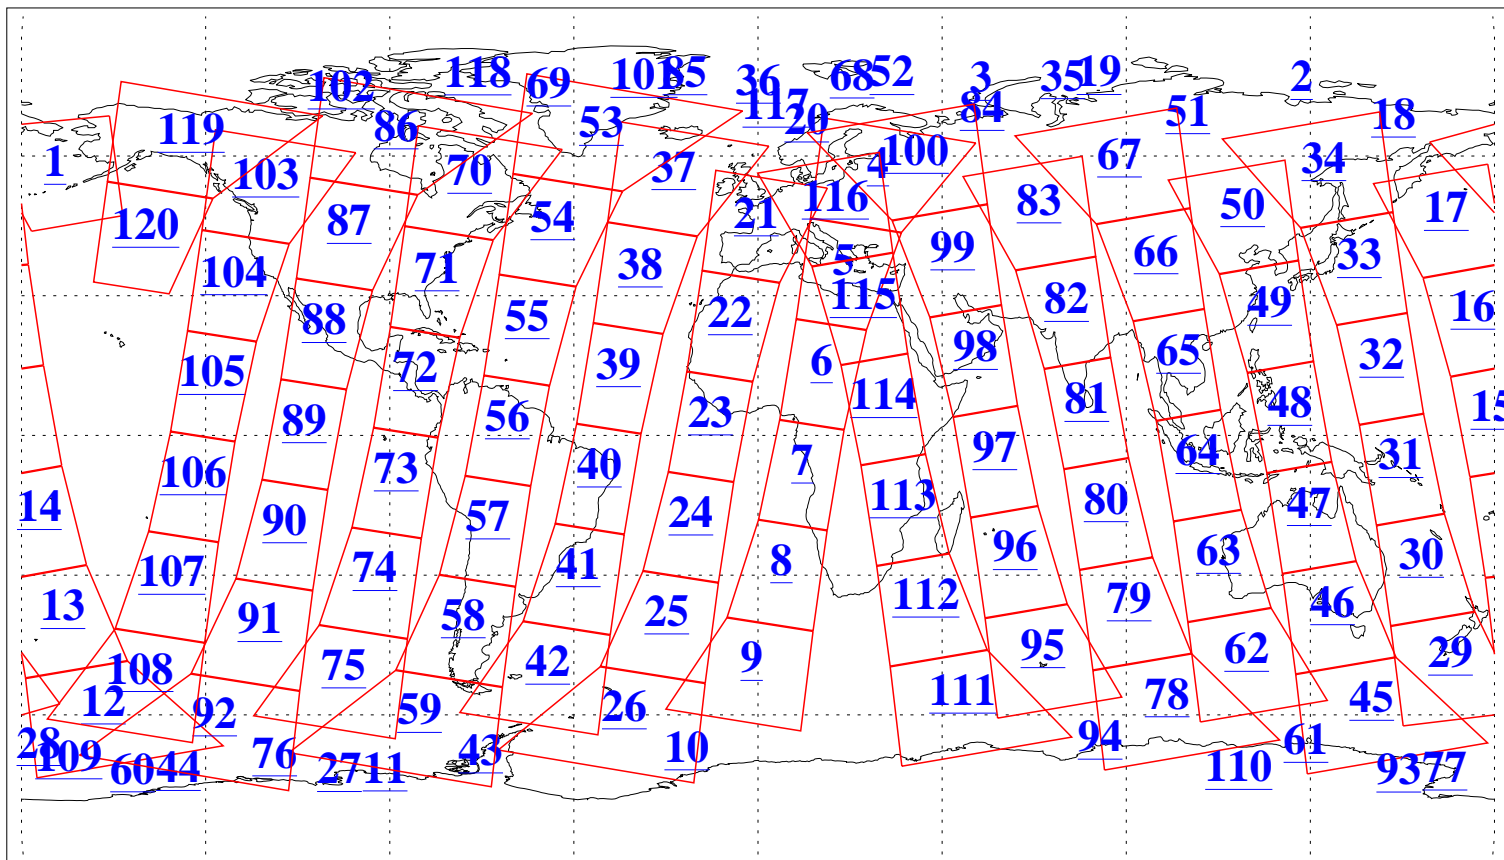

L1B Availability
AMSU Granules: 240
HSB Granules: 0
AIRS Granules: 240

4 Jan 2005
DoY 4
Aqua Day 976
Granules: 1 to 120

Granules: 121 to 240

Legend: AMSU Available, HSB Available, AIRS Available

L1B Availability
AMSU Granules: 240
HSB Granules: 0
AIRS Granules: 240

4 Jan 2005
DoY 4
Aqua Day 976

Ascending Granules

Descending Granules

Legend: AMSU Available, HSB Available, AIRS Available

L1B Availability
 AMSU Granules: 240
 HSB Granules: 0
 AIRS Granules: 240

4 Jan 2005
 DoY 4
 Aqua Day 976

Northern Hemisphere Granules

Southern Hemisphere Granules

Legend: AMSU Available, HSB Available, AIRS Available