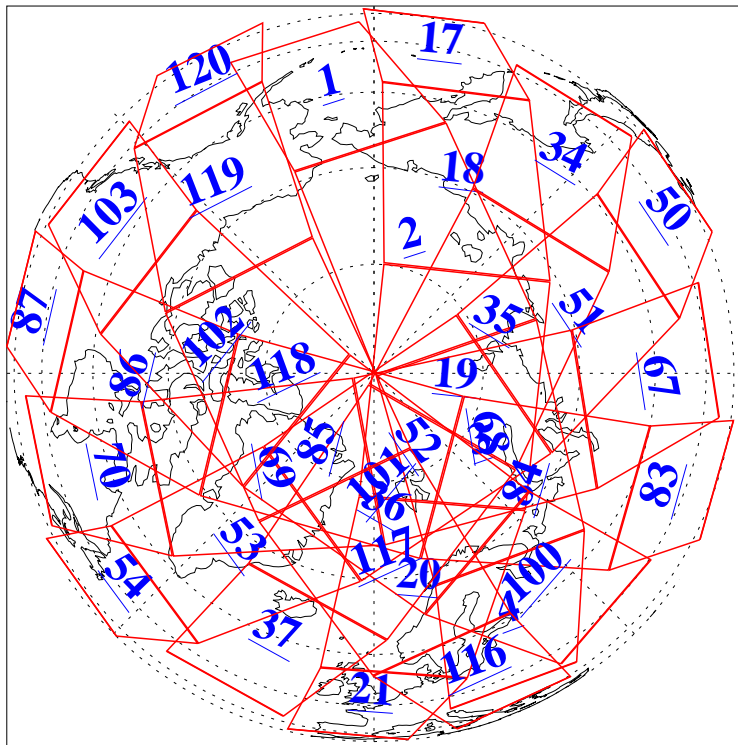

L1B Availability
AMSU Granules: 240
HSB Granules: 0
AIRS Granules: 240

4 Jan 2005
DoY 4
Aqua Day 976
Granules: 1 to 120

Granules: 121 to 240

Legend: AMSU Available, HSB Available, AIRS Available

L1B Availability
AMSU Granules: 240
HSB Granules: 0
AIRS Granules: 240

4 Jan 2005
DoY 4
Aqua Day 976

Ascending Granules

Descending Granules

Legend: AMSU Available, HSB Available, AIRS Available

L1B Availability
 AMSU Granules: 240
 HSB Granules: 0
 AIRS Granules: 240

4 Jan 2005
 DoY 4
 Aqua Day 976

Northern Hemisphere Granules

Southern Hemisphere Granules

Legend: AMSU Available, HSB Available, AIRS Available