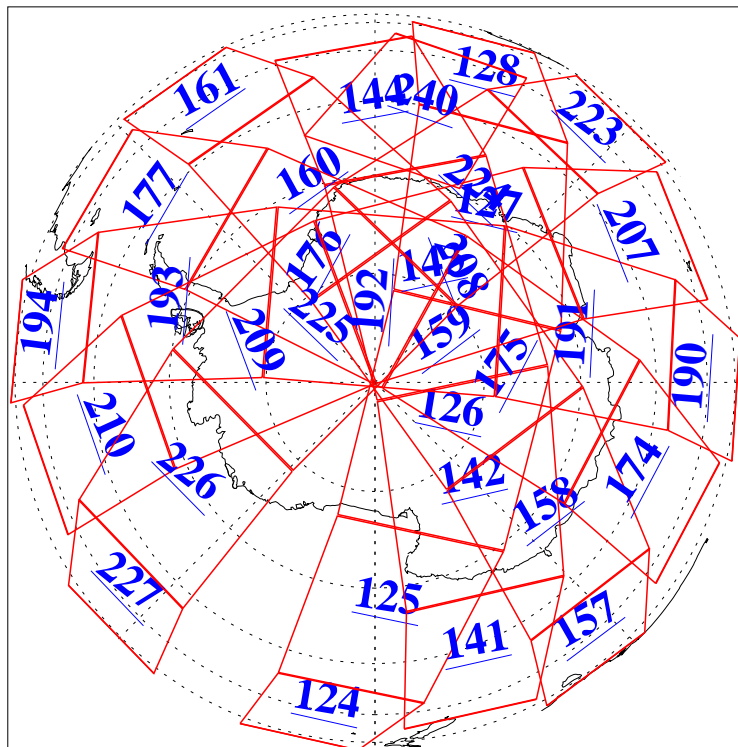

L1B Availability
AMSU Granules: 240
HSB Granules: 0
AIRS Granules: 240

4 Jan 2005
DoY 4
Aqua Day 976
Granules: 1 to 120

Granules: 121 to 240

Legend: AMSU Available, HSB Available, AIRS Available

L1B Availability
AMSU Granules: 240
HSB Granules: 0
AIRS Granules: 240

4 Jan 2005
DoY 4
Aqua Day 976

Ascending Granules

Descending Granules

Legend: AMSU Available, HSB Available, AIRS Available

L1B Availability
 AMSU Granules: 240
 HSB Granules: 0
 AIRS Granules: 240

4 Jan 2005
 DoY 4
 Aqua Day 976

Northern Hemisphere Granules

Southern Hemisphere Granules

Legend: AMSU Available, HSB Available, AIRS Available