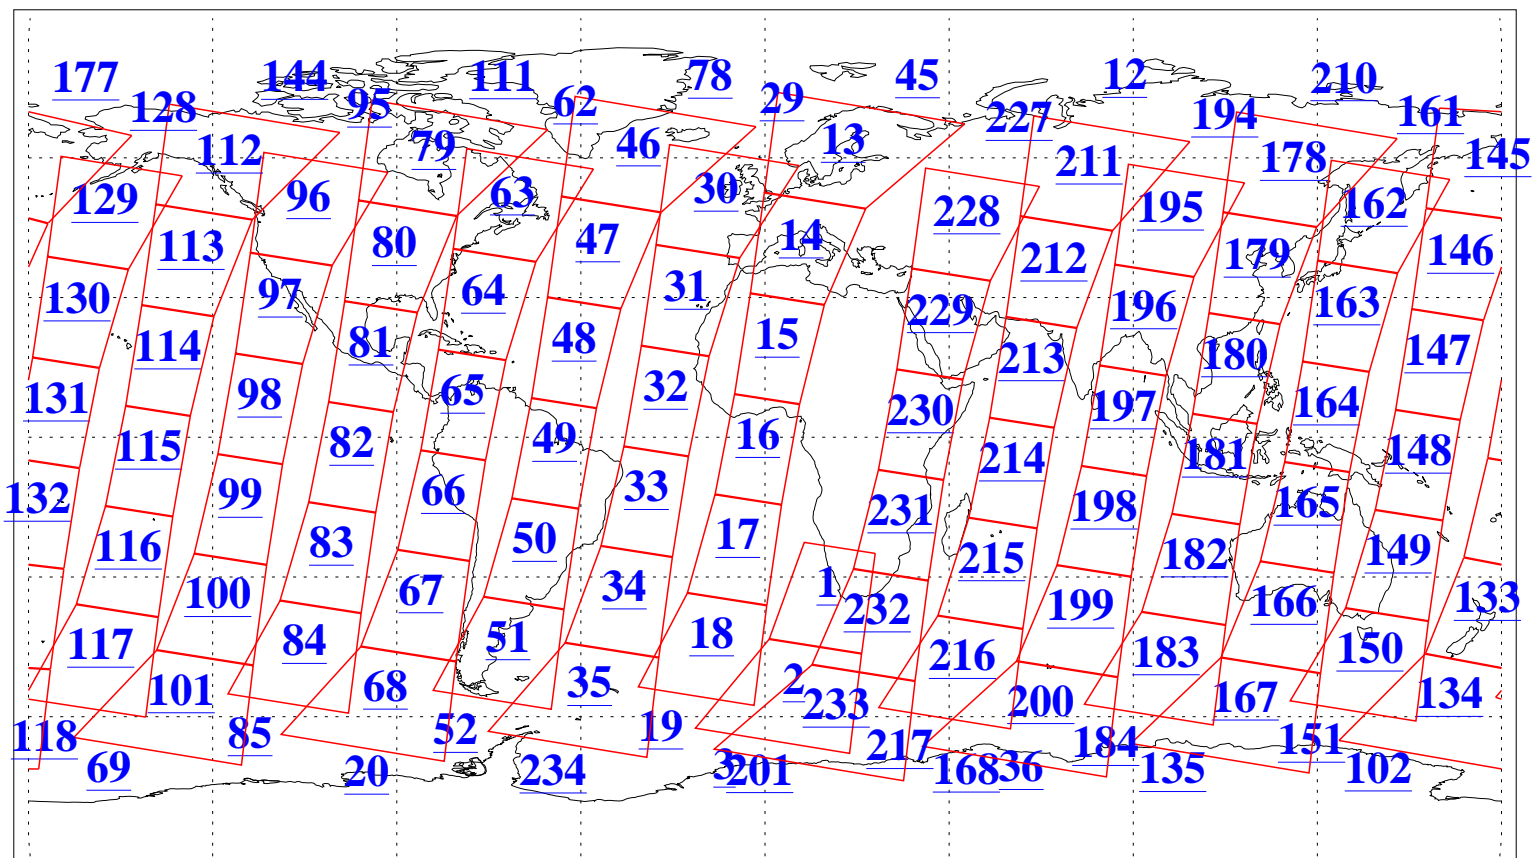

L1B Availability  
AMSU Granules: 240  
HSB Granules: 0  
AIRS Granules: 240

3 Jan 2005  
DoY 3  
Aqua Day 975  
Granules: 1 to 120

Granules: 121 to 240

Legend: AMSU Available, HSB Available, AIRS Available

L1B Availability  
 AMSU Granules: 240  
 HSB Granules: 0  
 AIRS Granules: 240

3 Jan 2005  
 DoY 3  
 Aqua Day 975

Ascending Granules

Descending Granules

Legend: AMSU Available, HSB Available, AIRS Available

L1B Availability  
 AMSU Granules: 240  
 HSB Granules: 0  
 AIRS Granules: 240

3 Jan 2005  
 DoY 3  
 Aqua Day 975

Northern Hemisphere Granules

Southern Hemisphere Granules

Legend: AMSU Available, HSB Available, AIRS Available