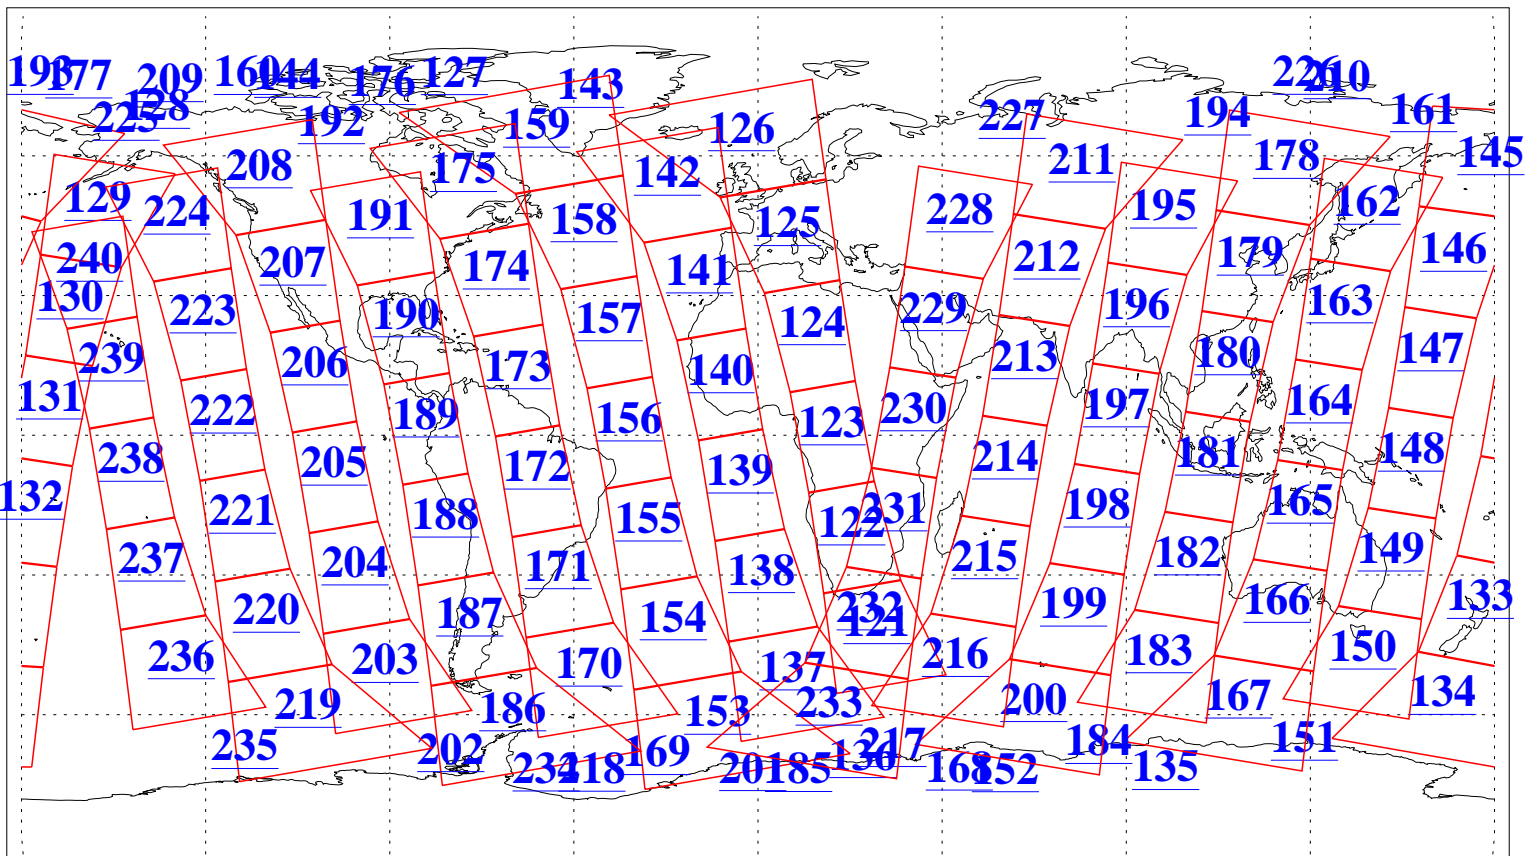

L1B Availability  
AMSU Granules: 240  
HSB Granules: 0  
AIRS Granules: 240

3 Jan 2005  
DoY 3  
Aqua Day 975  
Granules: 1 to 120

Granules: 121 to 240

Legend: AMSU Available, HSB Available, AIRS Available

L1B Availability  
 AMSU Granules: 240  
 HSB Granules: 0  
 AIRS Granules: 240

3 Jan 2005  
 DoY 3  
 Aqua Day 975

Ascending Granules

Descending Granules

Legend: AMSU Available, HSB Available, AIRS Available

L1B Availability  
 AMSU Granules: 240  
 HSB Granules: 0  
 AIRS Granules: 240

3 Jan 2005  
 DoY 3  
 Aqua Day 975

Northern Hemisphere Granules

Southern Hemisphere Granules

Legend: AMSU Available, HSB Available, AIRS Available