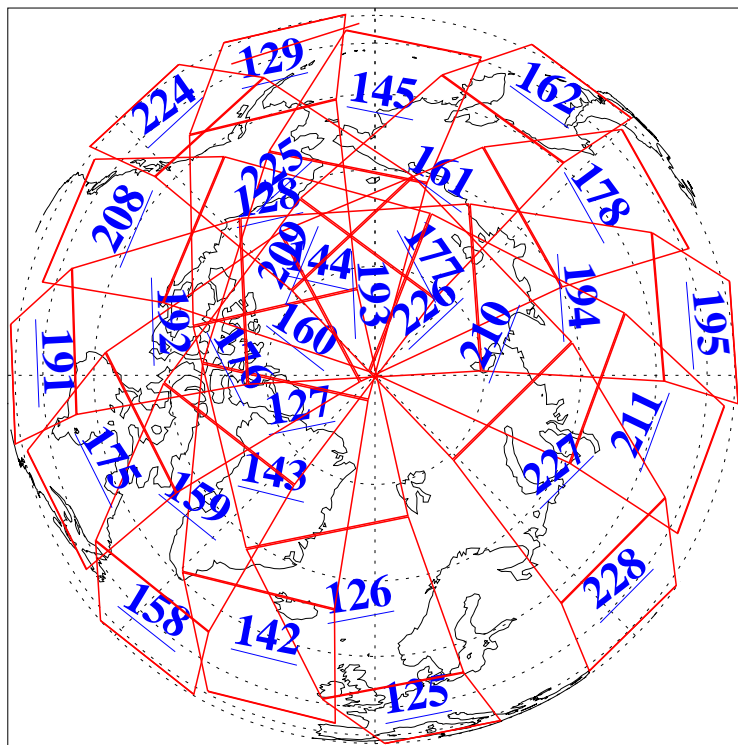

L1B Availability  
AMSU Granules: 240  
HSB Granules: 0  
AIRS Granules: 240

3 Jan 2005  
DoY 3  
Aqua Day 975  
Granules: 1 to 120

Granules: 121 to 240

Legend: AMSU Available, HSB Available, AIRS Available

L1B Availability  
 AMSU Granules: 240  
 HSB Granules: 0  
 AIRS Granules: 240

3 Jan 2005  
 DoY 3  
 Aqua Day 975

Ascending Granules

Descending Granules

Legend: AMSU Available, HSB Available, AIRS Available

L1B Availability  
 AMSU Granules: 240  
 HSB Granules: 0  
 AIRS Granules: 240

3 Jan 2005  
 DoY 3  
 Aqua Day 975

Northern Hemisphere Granules

Southern Hemisphere Granules

Legend: AMSU Available, HSB Available, AIRS Available