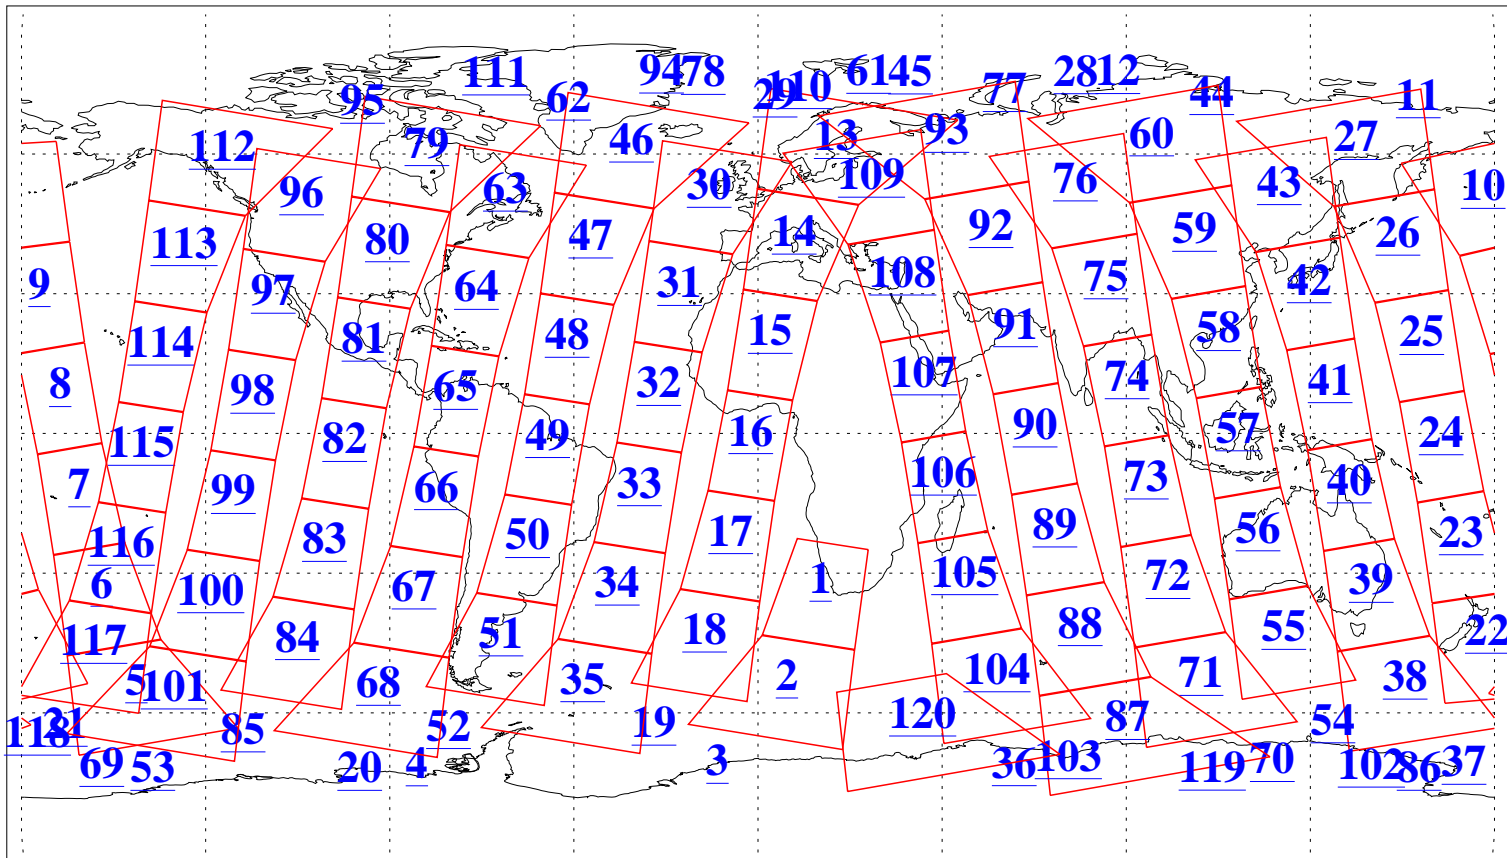

L1B Availability  
AMSU Granules: 240  
HSB Granules: 0  
AIRS Granules: 240

3 Jan 2005  
DoY 3  
Aqua Day 975  
Granules: 1 to 120

Granules: 121 to 240

Legend: AMSU Available, HSB Available, AIRS Available

L1B Availability  
 AMSU Granules: 240  
 HSB Granules: 0  
 AIRS Granules: 240

3 Jan 2005  
 DoY 3  
 Aqua Day 975

Ascending Granules

Descending Granules

Legend: AMSU Available, HSB Available, AIRS Available

L1B Availability  
 AMSU Granules: 240  
 HSB Granules: 0  
 AIRS Granules: 240

3 Jan 2005  
 DoY 3  
 Aqua Day 975

Northern Hemisphere Granules

Southern Hemisphere Granules

Legend: AMSU Available, HSB Available, AIRS Available