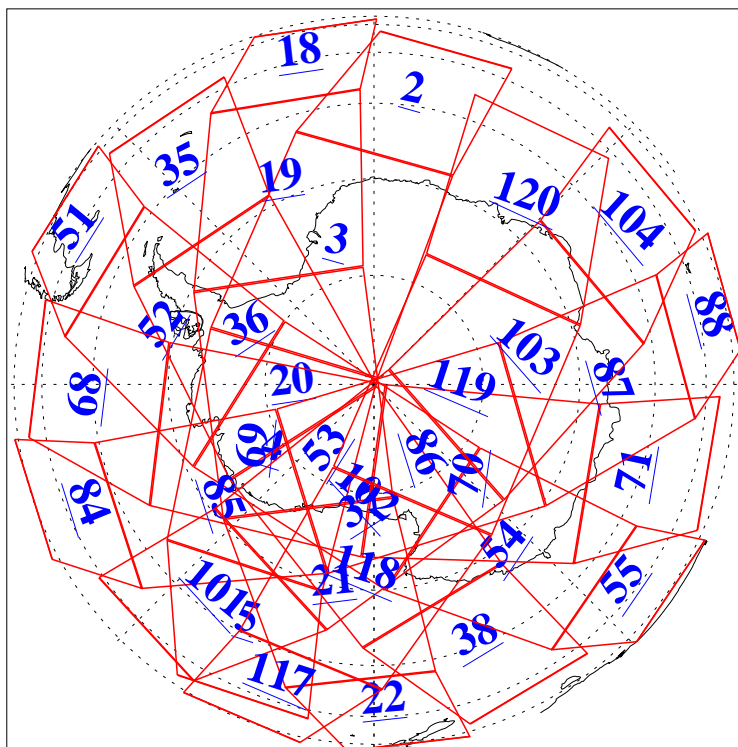

L1B Availability  
AMSU Granules: 240  
HSB Granules: 0  
AIRS Granules: 240

3 Jan 2005  
DoY 3  
Aqua Day 975  
Granules: 1 to 120

Granules: 121 to 240

Legend: AMSU Available, HSB Available, AIRS Available

L1B Availability  
 AMSU Granules: 240  
 HSB Granules: 0  
 AIRS Granules: 240

3 Jan 2005  
 DoY 3  
 Aqua Day 975

Ascending Granules

Descending Granules

Legend: AMSU Available, HSB Available, AIRS Available

L1B Availability  
 AMSU Granules: 240  
 HSB Granules: 0  
 AIRS Granules: 240

3 Jan 2005  
 DoY 3  
 Aqua Day 975

Northern Hemisphere Granules

Southern Hemisphere Granules

Legend: AMSU Available, HSB Available, AIRS Available