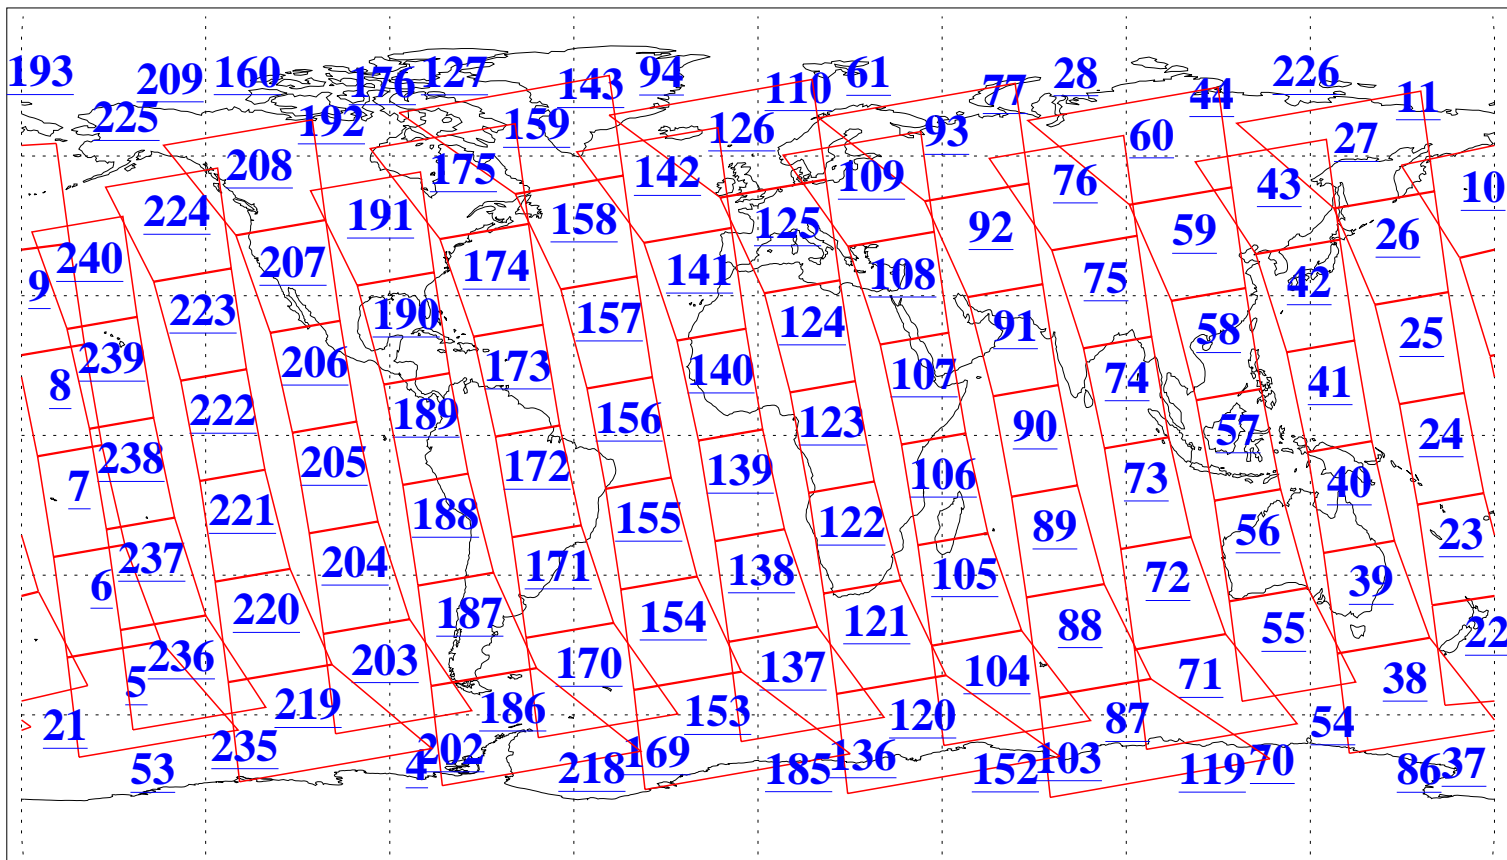

L1B Availability  
AMSU Granules: 240  
HSB Granules: 0  
AIRS Granules: 240

3 Jan 2005  
DoY 3  
Aqua Day 975  
Granules: 1 to 120

Granules: 121 to 240

Legend: AMSU Available, HSB Available, AIRS Available

L1B Availability  
 AMSU Granules: 240  
 HSB Granules: 0  
 AIRS Granules: 240

3 Jan 2005  
 DoY 3  
 Aqua Day 975

Ascending Granules

Descending Granules

Legend: AMSU Available, HSB Available, AIRS Available

L1B Availability  
 AMSU Granules: 240  
 HSB Granules: 0  
 AIRS Granules: 240

3 Jan 2005  
 DoY 3  
 Aqua Day 975

Northern Hemisphere Granules

Southern Hemisphere Granules

Legend: AMSU Available, HSB Available, AIRS Available