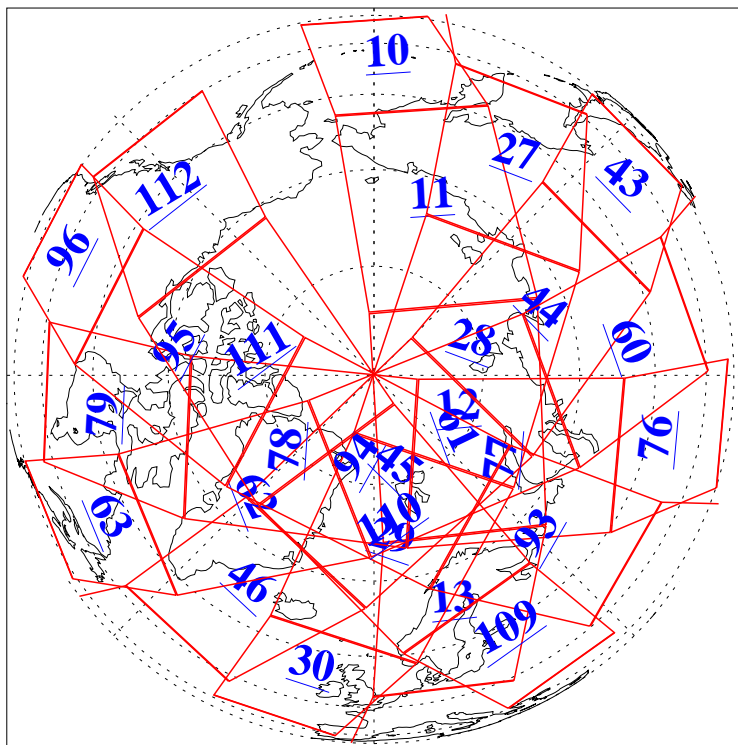

L1B Availability  
AMSU Granules: 240  
HSB Granules: 0  
AIRS Granules: 240

3 Jan 2005  
DoY 3  
Aqua Day 975  
Granules: 1 to 120

Granules: 121 to 240

Legend: AMSU Available, HSB Available, AIRS Available

L1B Availability  
 AMSU Granules: 240  
 HSB Granules: 0  
 AIRS Granules: 240

3 Jan 2005  
 DoY 3  
 Aqua Day 975

Ascending Granules

Descending Granules

Legend: AMSU Available, HSB Available, AIRS Available

L1B Availability  
 AMSU Granules: 240  
 HSB Granules: 0  
 AIRS Granules: 240

3 Jan 2005  
 DoY 3  
 Aqua Day 975

Northern Hemisphere Granules

Southern Hemisphere Granules

Legend: AMSU Available, HSB Available, AIRS Available