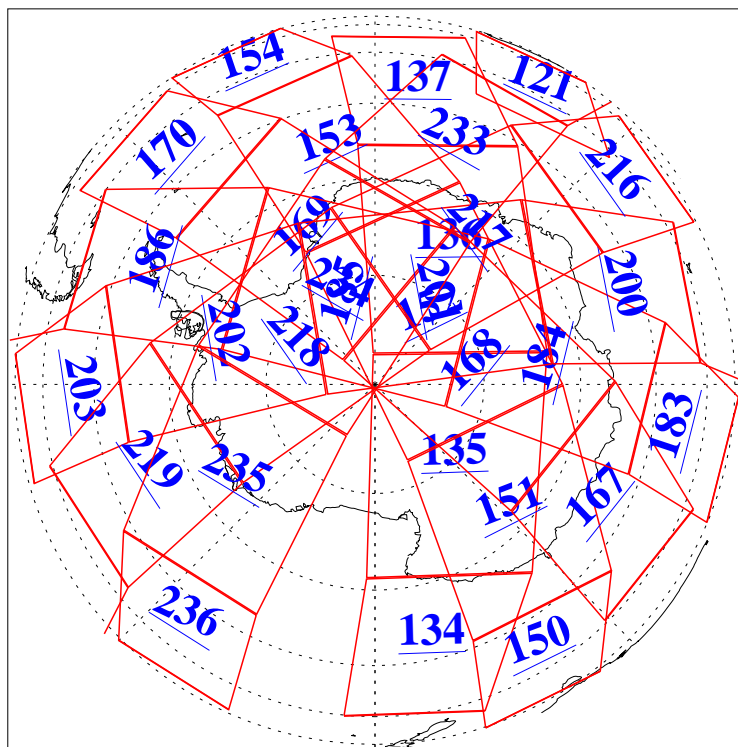

L1B Availability  
AMSU Granules: 240  
HSB Granules: 0  
AIRS Granules: 240

3 Jan 2005  
DoY 3  
Aqua Day 975  
Granules: 1 to 120

Granules: 121 to 240

Legend: AMSU Available, HSB Available, AIRS Available

L1B Availability  
 AMSU Granules: 240  
 HSB Granules: 0  
 AIRS Granules: 240

3 Jan 2005  
 DoY 3  
 Aqua Day 975

Ascending Granules

Descending Granules

Legend: AMSU Available, HSB Available, AIRS Available

L1B Availability  
 AMSU Granules: 240  
 HSB Granules: 0  
 AIRS Granules: 240

3 Jan 2005  
 DoY 3  
 Aqua Day 975

Northern Hemisphere Granules

Southern Hemisphere Granules

Legend: AMSU Available, HSB Available, AIRS Available