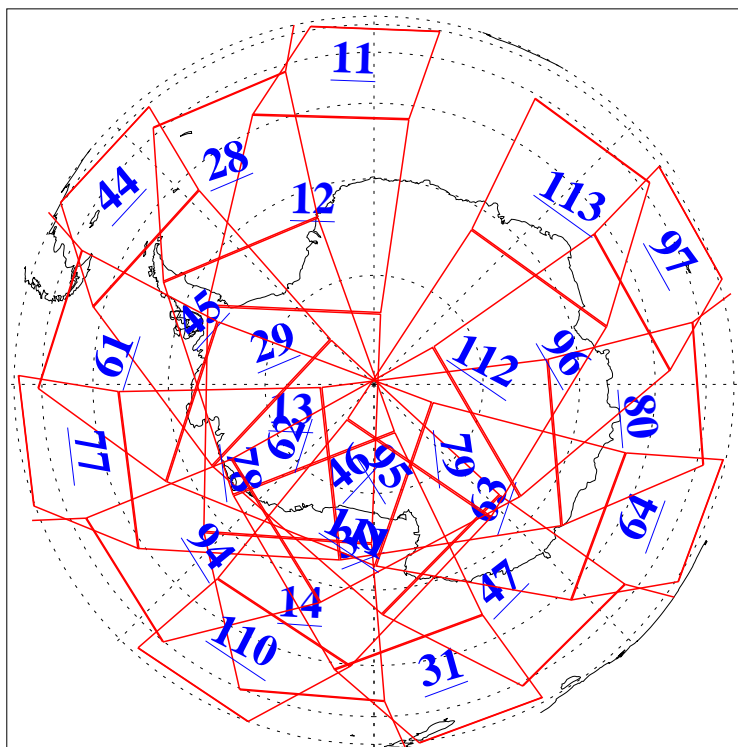

L1B Availability  
AMSU Granules: 240  
HSB Granules: 0  
AIRS Granules: 240

2 Jan 2005  
DoY 2  
Aqua Day 974  
Granules: 1 to 120

Granules: 121 to 240

Legend: AMSU Available, HSB Available, AIRS Available

L1B Availability  
AMSU Granules: 240  
HSB Granules: 0  
AIRS Granules: 240

2 Jan 2005  
DoY 2  
Aqua Day 974

Ascending Granules

Descending Granules

Legend: AMSU Available, HSB Available, AIRS Available

L1B Availability  
 AMSU Granules: 240  
 HSB Granules: 0  
 AIRS Granules: 240

2 Jan 2005  
 DoY 2  
 Aqua Day 974

Northern Hemisphere Granules

Southern Hemisphere Granules

Legend: AMSU Available, HSB Available, AIRS Available