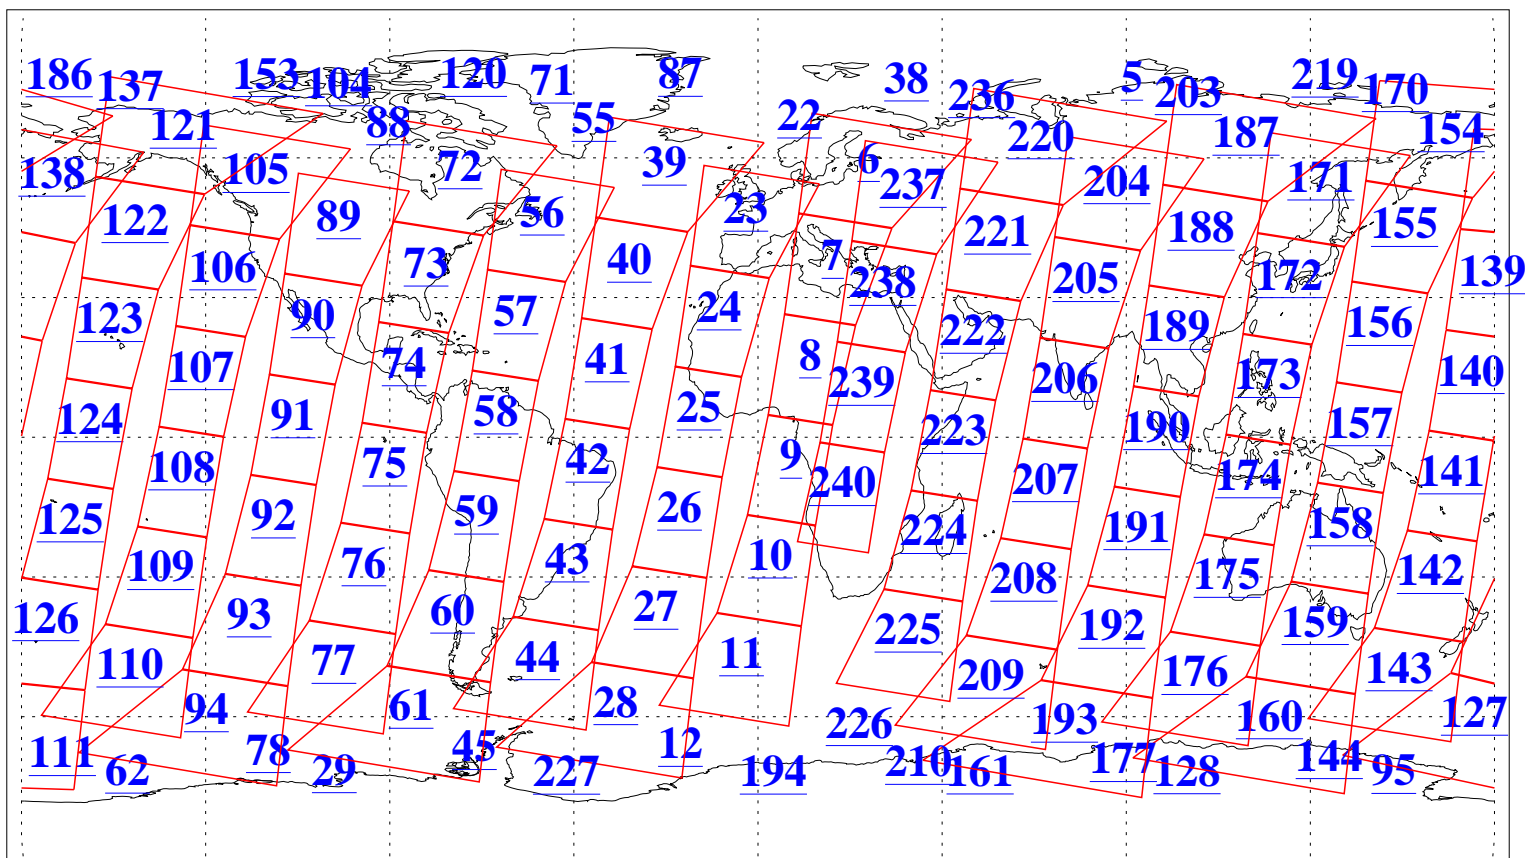

L1B Availability  
AMSU Granules: 240  
HSB Granules: 0  
AIRS Granules: 240

2 Jan 2005  
DoY 2  
Aqua Day 974  
Granules: 1 to 120

Granules: 121 to 240

Legend: AMSU Available, HSB Available, AIRS Available

L1B Availability  
AMSU Granules: 240  
HSB Granules: 0  
AIRS Granules: 240

2 Jan 2005  
DoY 2  
Aqua Day 974

Ascending Granules

Descending Granules

Legend: AMSU Available, HSB Available, AIRS Available

L1B Availability  
 AMSU Granules: 240  
 HSB Granules: 0  
 AIRS Granules: 240