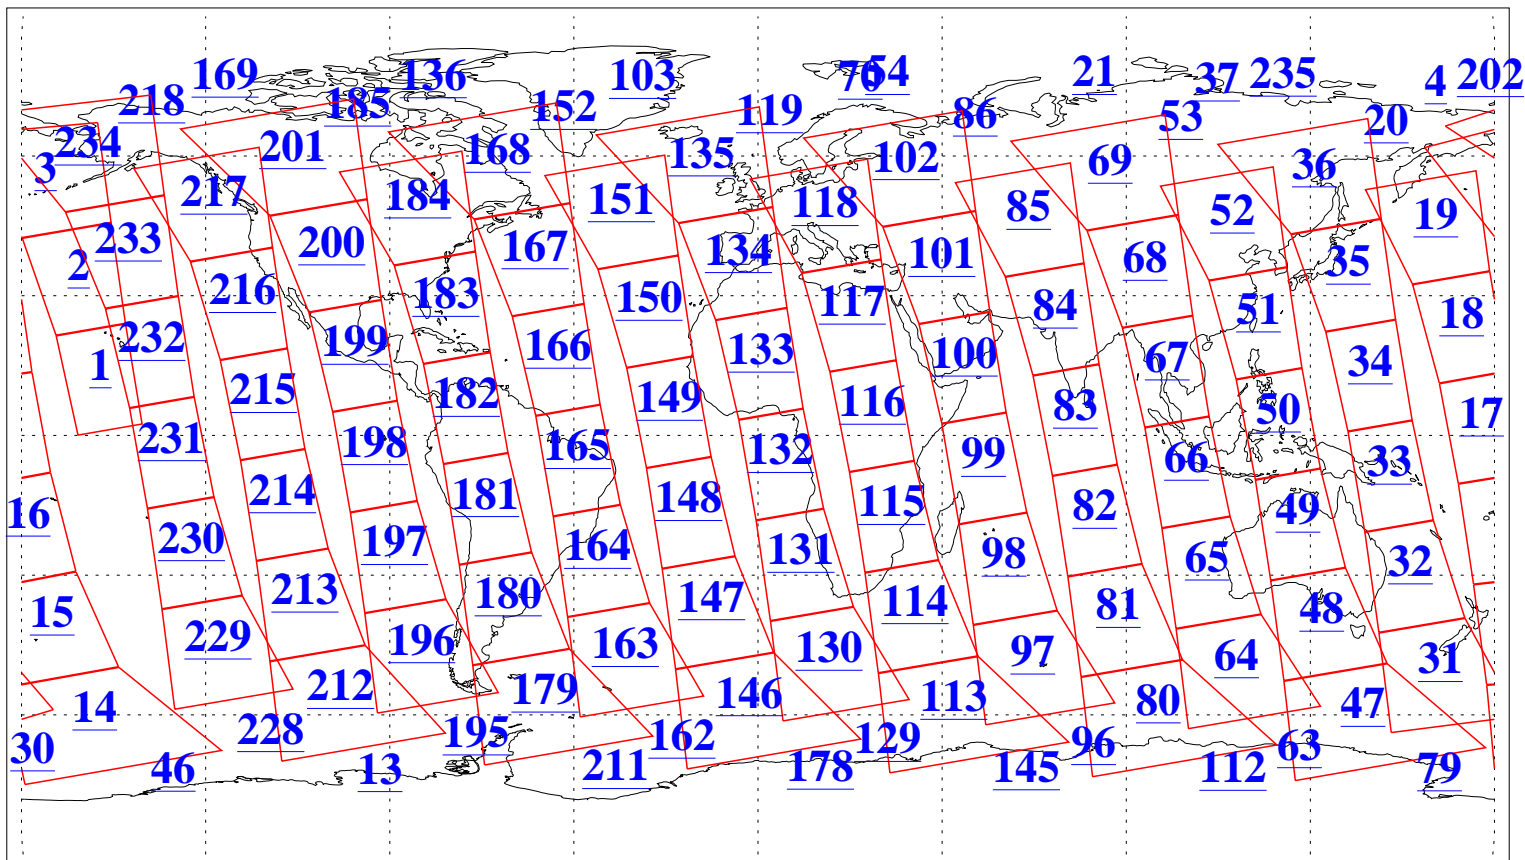

L1B Availability  
AMSU Granules: 240  
HSB Granules: 0  
AIRS Granules: 240

2 Jan 2005  
DoY 2  
Aqua Day 974  
Granules: 1 to 120

Granules: 121 to 240

Legend: AMSU Available, HSB Available, AIRS Available

L1B Availability  
AMSU Granules: 240  
HSB Granules: 0  
AIRS Granules: 240

2 Jan 2005  
DoY 2  
Aqua Day 974

Ascending Granules

Descending Granules

Legend: AMSU Available, HSB Available, AIRS Available

L1B Availability  
 AMSU Granules: 240  
 HSB Granules: 0  
 AIRS Granules: 240

2 Jan 2005  
 DoY 2  
 Aqua Day 974

Northern Hemisphere Granules

Southern Hemisphere Granules

Legend: AMSU Available, HSB Available, AIRS Available