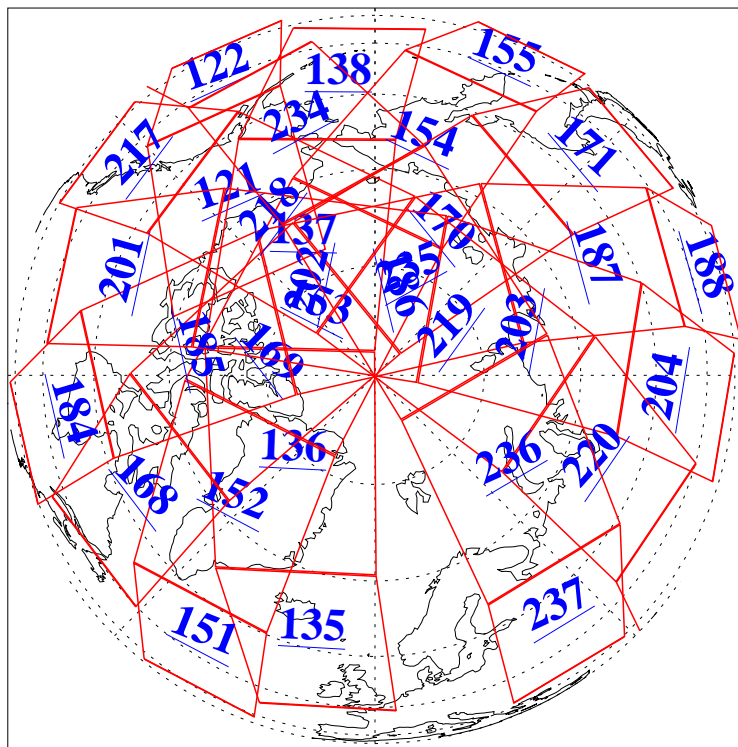

L1B Availability  
AMSU Granules: 240  
HSB Granules: 0  
AIRS Granules: 240

2 Jan 2005  
DoY 2  
Aqua Day 974  
Granules: 1 to 120

Granules: 121 to 240

Legend: AMSU Available, HSB Available, AIRS Available

L1B Availability  
AMSU Granules: 240  
HSB Granules: 0  
AIRS Granules: 240

2 Jan 2005  
DoY 2  
Aqua Day 974

Ascending Granules

Descending Granules

Legend: AMSU Available, HSB Available, AIRS Available

L1B Availability  
 AMSU Granules: 240  
 HSB Granules: 0  
 AIRS Granules: 240

2 Jan 2005  
 DoY 2  
 Aqua Day 974

Northern Hemisphere Granules

Southern Hemisphere Granules

Legend: AMSU Available, HSB Available, AIRS Available