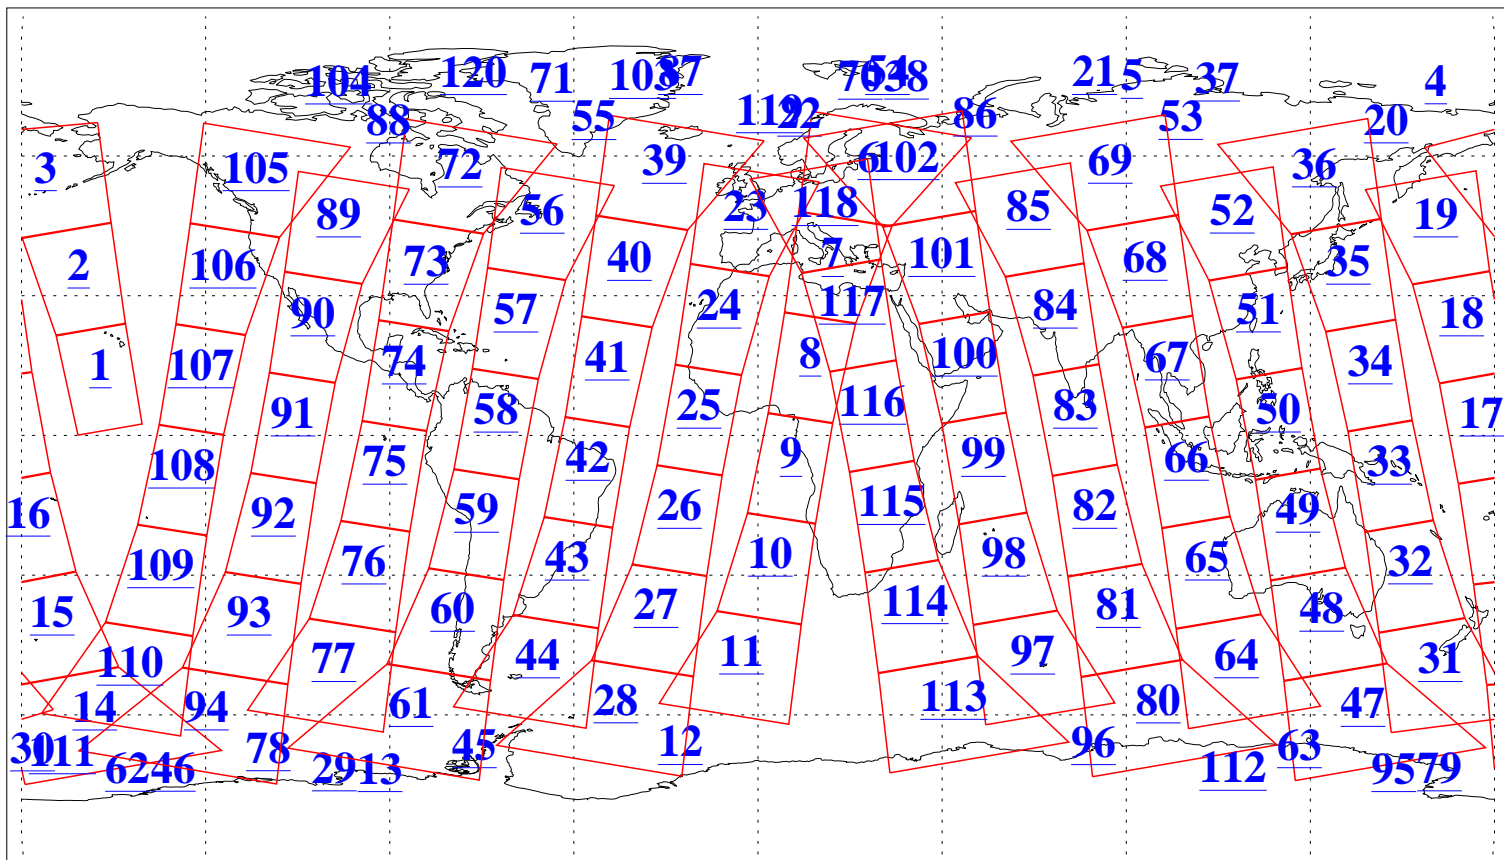

L1B Availability  
AMSU Granules: 240  
HSB Granules: 0  
AIRS Granules: 240

2 Jan 2005  
DoY 2  
Aqua Day 974  
Granules: 1 to 120

Granules: 121 to 240

Legend: AMSU Available, HSB Available, AIRS Available

L1B Availability  
AMSU Granules: 240  
HSB Granules: 0  
AIRS Granules: 240

2 Jan 2005  
DoY 2  
Aqua Day 974

Ascending Granules

Descending Granules

Legend: AMSU Available, HSB Available, AIRS Available

L1B Availability  
 AMSU Granules: 240  
 HSB Granules: 0  
 AIRS Granules: 240

2 Jan 2005  
 DoY 2  
 Aqua Day 974

Northern Hemisphere Granules

Southern Hemisphere Granules

Legend: AMSU Available, HSB Available, AIRS Available