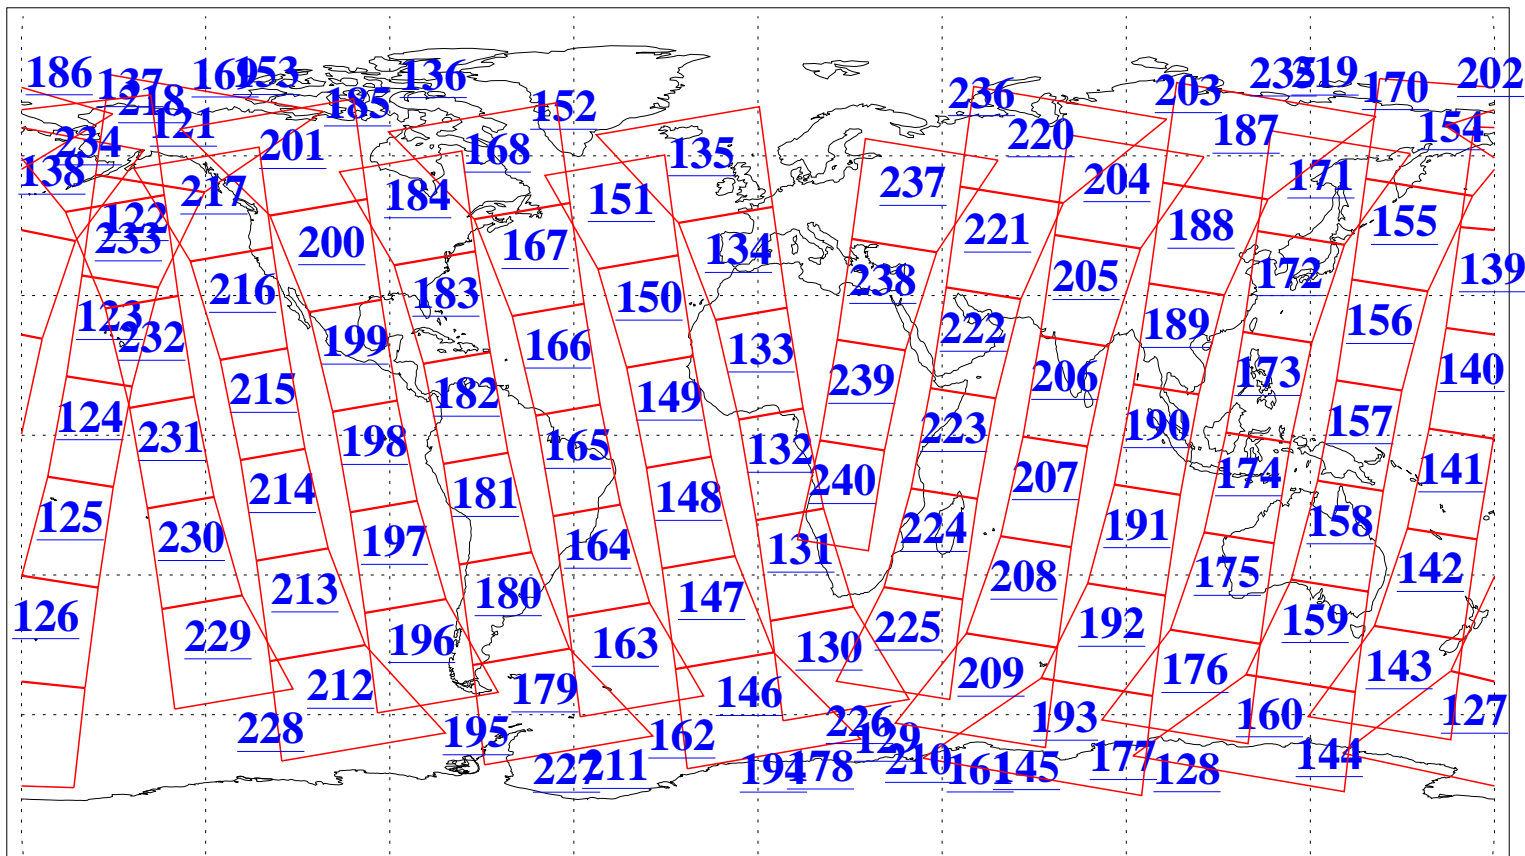

L1B Availability  
AMSU Granules: 240  
HSB Granules: 0  
AIRS Granules: 240

2 Jan 2005  
DoY 2  
Aqua Day 974  
Granules: 1 to 120

Granules: 121 to 240

Legend: AMSU Available, HSB Available, AIRS Available

L1B Availability  
AMSU Granules: 240  
HSB Granules: 0  
AIRS Granules: 240

2 Jan 2005  
DoY 2  
Aqua Day 974

Ascending Granules

Descending Granules

Legend: AMSU Available, HSB Available, AIRS Available

L1B Availability  
 AMSU Granules: 240  
 HSB Granules: 0  
 AIRS Granules: 240