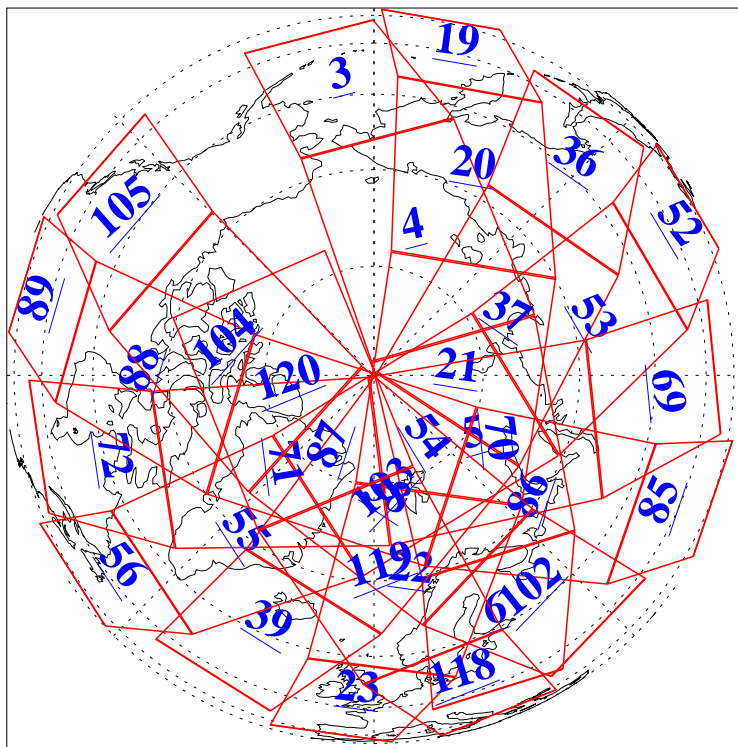

L1B Availability  
AMSU Granules: 240  
HSB Granules: 0  
AIRS Granules: 240

2 Jan 2005  
DoY 2  
Aqua Day 974  
Granules: 1 to 120

Granules: 121 to 240

Legend: AMSU Available, HSB Available, AIRS Available

L1B Availability  
AMSU Granules: 240  
HSB Granules: 0  
AIRS Granules: 240

2 Jan 2005  
DoY 2  
Aqua Day 974

Ascending Granules

Descending Granules

Legend: AMSU Available, HSB Available, AIRS Available

L1B Availability  
 AMSU Granules: 240  
 HSB Granules: 0  
 AIRS Granules: 240

2 Jan 2005  
 DoY 2  
 Aqua Day 974

Northern Hemisphere Granules

Southern Hemisphere Granules

Legend: AMSU Available, HSB Available, AIRS Available