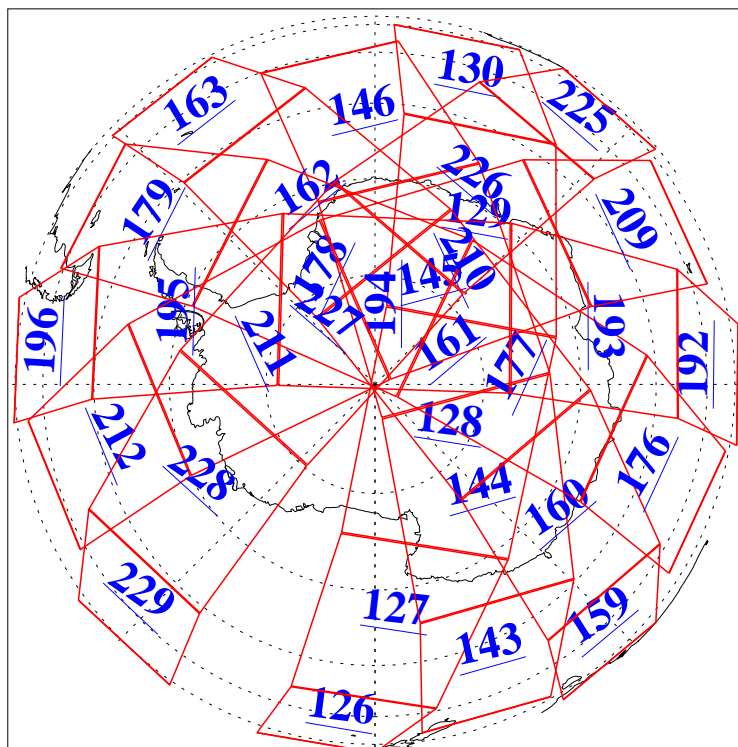

Legend: AMSU Available, HSB Available, AIRS Available