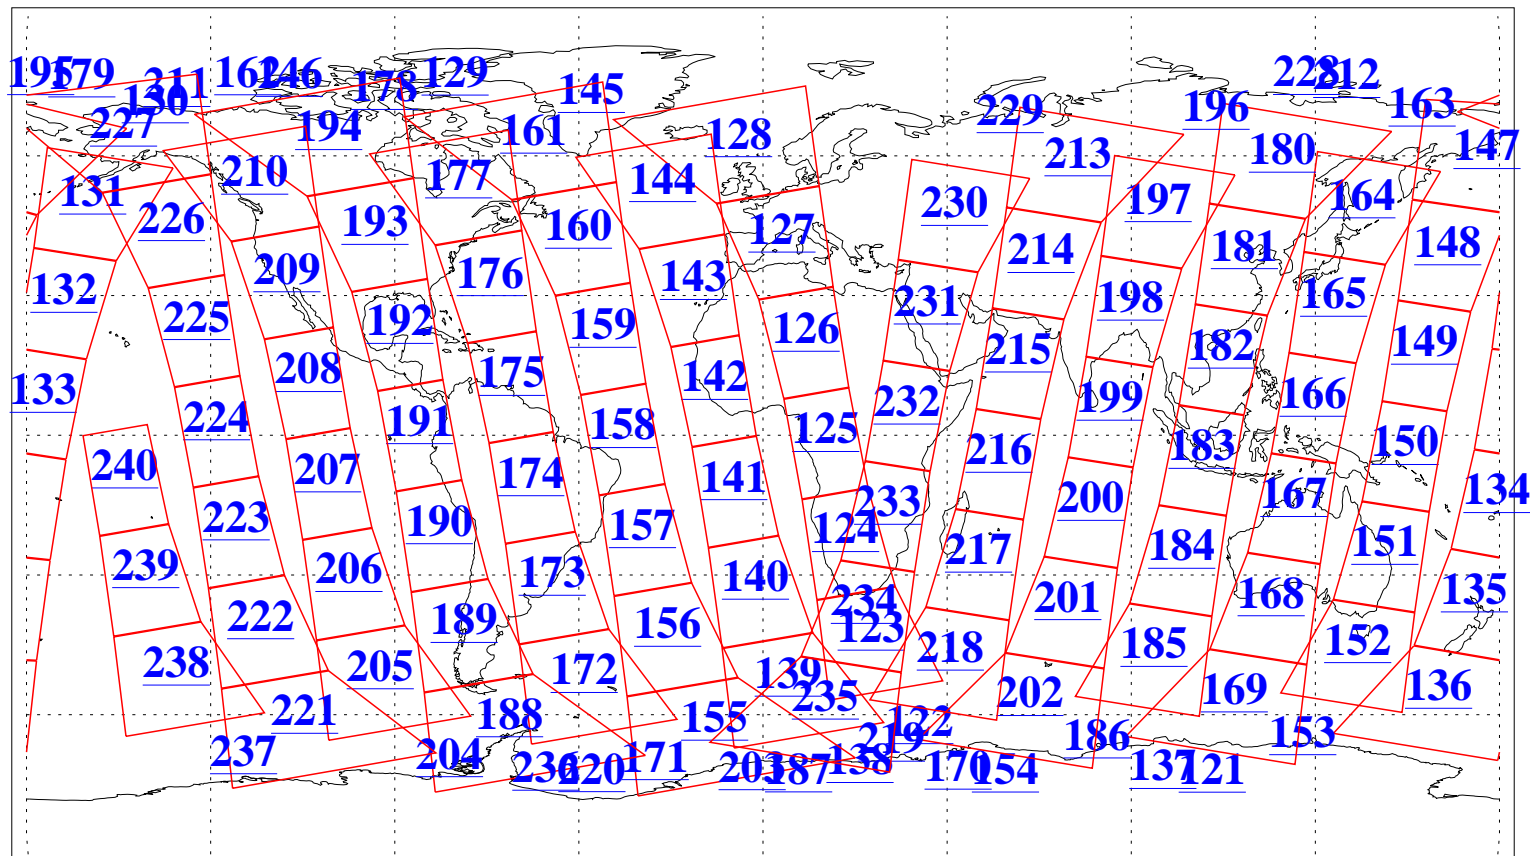

L1B Availability
AMSU Granules: 240
HSB Granules: 0
AIRS Granules: 240

1 Jan 2005
DoY 1
Aqua Day 973
Granules: 1 to 120

Granules: 121 to 240

Legend: AMSU Available, HSB Available, AIRS Available

L1B Availability
AMSU Granules: 240
HSB Granules: 0
AIRS Granules: 240

1 Jan 2005
DoY 1
Aqua Day 973

Ascending Granules

Descending Granules

Legend: AMSU Available, HSB Available, AIRS Available

L1B Availability
 AMSU Granules: 240
 HSB Granules: 0
 AIRS Granules: 240

1 Jan 2005
 DoY 1
 Aqua Day 973

Northern Hemisphere Granules

Southern Hemisphere Granules

Legend: AMSU Available, HSB Available, AIRS Available