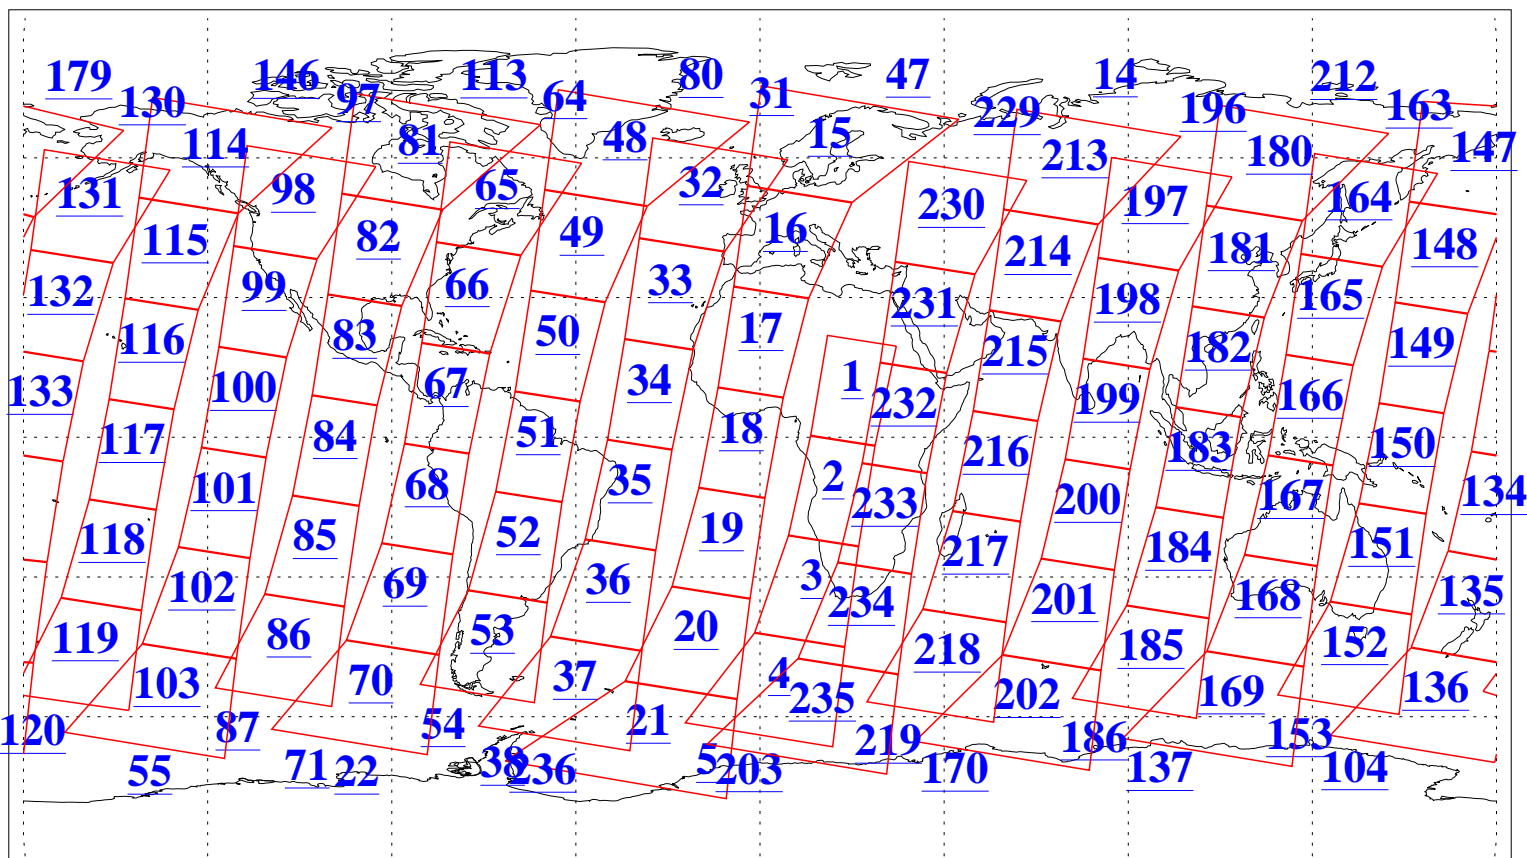

L1B Availability
AMSU Granules: 240
HSB Granules: 0
AIRS Granules: 240

1 Jan 2005
DoY 1
Aqua Day 973
Granules: 1 to 120

Granules: 121 to 240

Legend: AMSU Available, HSB Available, AIRS Available

L1B Availability
AMSU Granules: 240
HSB Granules: 0
AIRS Granules: 240

1 Jan 2005
DoY 1
Aqua Day 973

Ascending Granules

Descending Granules

Legend: AMSU Available, HSB Available, AIRS Available

L1B Availability
 AMSU Granules: 240
 HSB Granules: 0
 AIRS Granules: 240

1 Jan 2005
 DoY 1
 Aqua Day 973

Northern Hemisphere Granules

Southern Hemisphere Granules

Legend: AMSU Available, HSB Available, AIRS Available