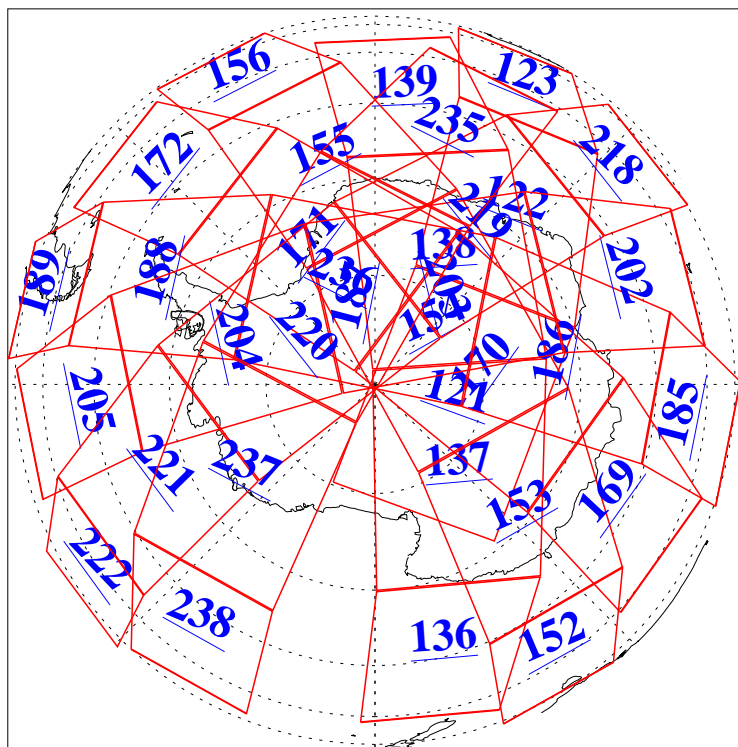

L1B Availability
AMSU Granules: 240
HSB Granules: 0
AIRS Granules: 240

1 Jan 2005
DoY 1
Aqua Day 973
Granules: 1 to 120

Granules: 121 to 240

Legend: AMSU Available, HSB Available, AIRS Available

L1B Availability
AMSU Granules: 240
HSB Granules: 0
AIRS Granules: 240

1 Jan 2005
DoY 1
Aqua Day 973

Ascending Granules

Descending Granules

Legend: AMSU Available, HSB Available, AIRS Available

L1B Availability
 AMSU Granules: 240
 HSB Granules: 0
 AIRS Granules: 240

1 Jan 2005
 DoY 1
 Aqua Day 973

Northern Hemisphere Granules

Southern Hemisphere Granules

Legend: AMSU Available, HSB Available, AIRS Available