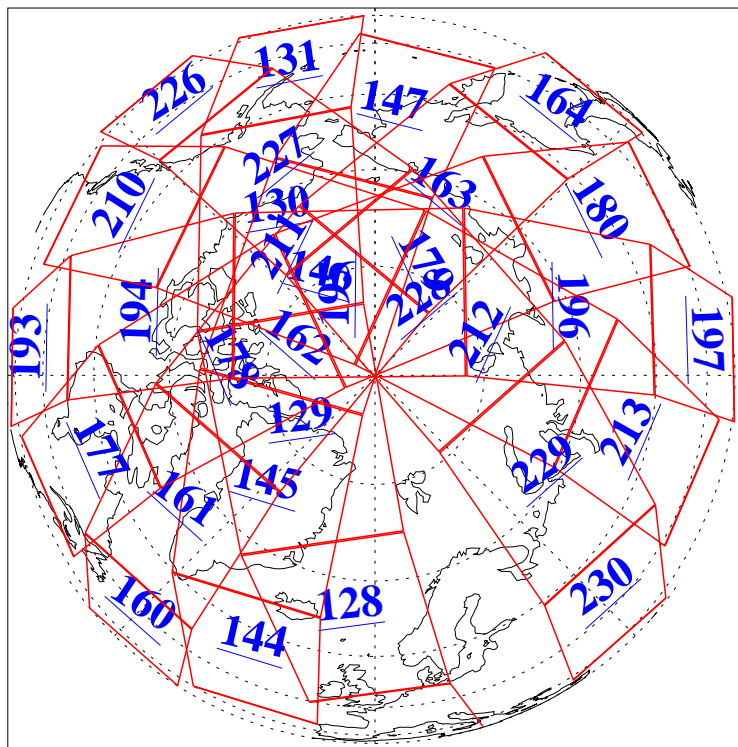

1 Jan 2005
DoY 1
Aqua Day 973

Ascending Granules

Descending Granules

Legend: AMSU Available, HSB Available, AIRS Available

L1B Availability
 AMSU Granules: 240
 HSB Granules: 0
 AIRS Granules: 240

1 Jan 2005
 DoY 1
 Aqua Day 973

Northern Hemisphere Granules

Southern Hemisphere Granules

Legend: AMSU Available, HSB Available, AIRS Available