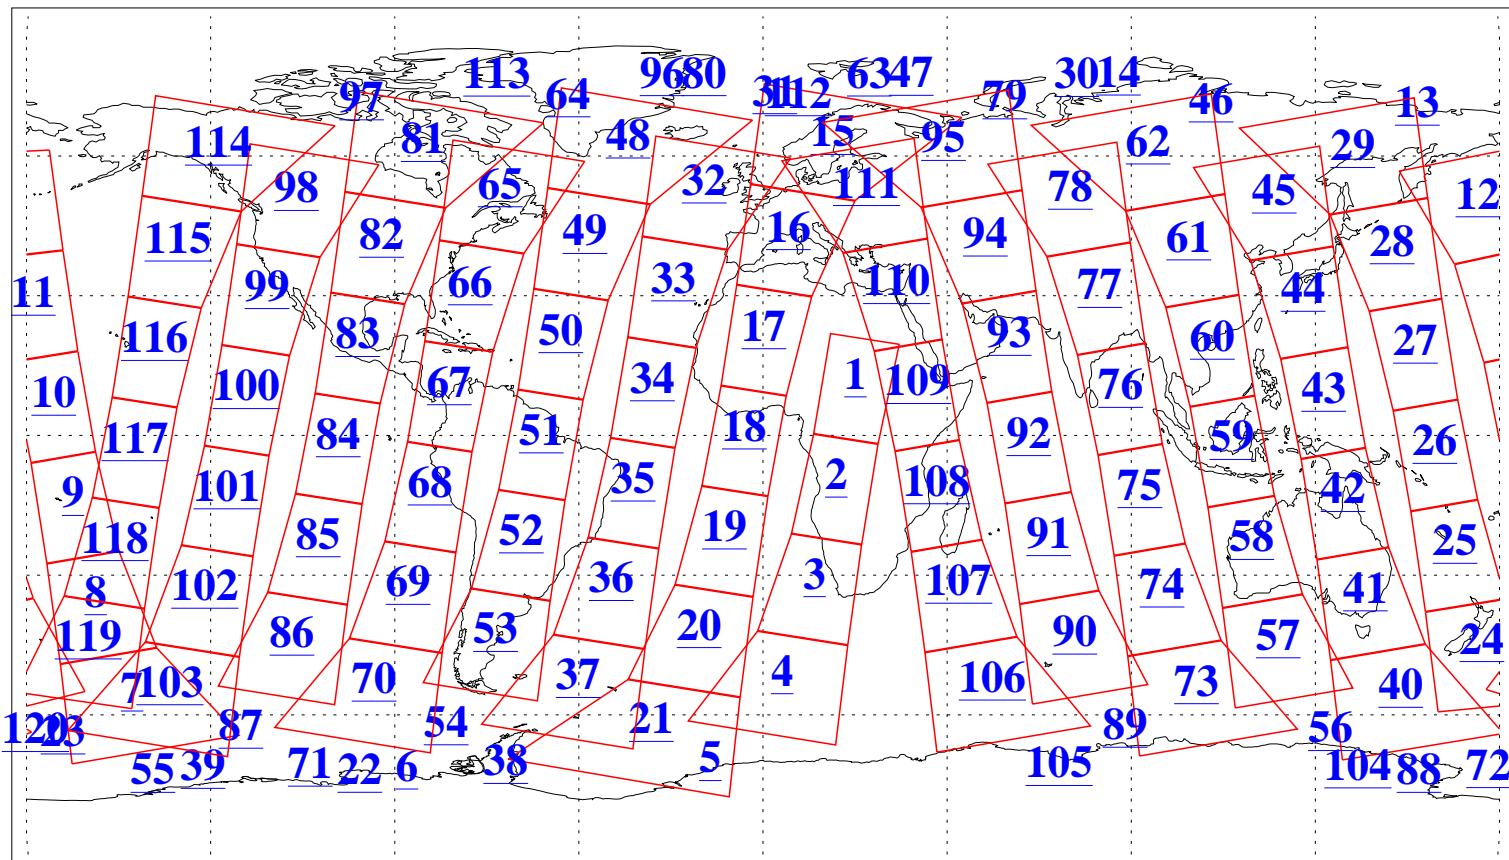

L1B Availability
AMSU Granules: 240
HSB Granules: 0
AIRS Granules: 240

1 Jan 2005
DoY 1
Aqua Day 973
Granules: 1 to 120

Granules: 121 to 240

Legend: AMSU Available, HSB Available, AIRS Available

L1B Availability
AMSU Granules: 240
HSB Granules: 0
AIRS Granules: 240

1 Jan 2005
DoY 1
Aqua Day 973

Ascending Granules

Descending Granules

Legend: AMSU Available, HSB Available, AIRS Available

L1B Availability
 AMSU Granules: 240
 HSB Granules: 0
 AIRS Granules: 240

1 Jan 2005
 DoY 1
 Aqua Day 973

Northern Hemisphere Granules

Southern Hemisphere Granules

Legend: AMSU Available, HSB Available, AIRS Available