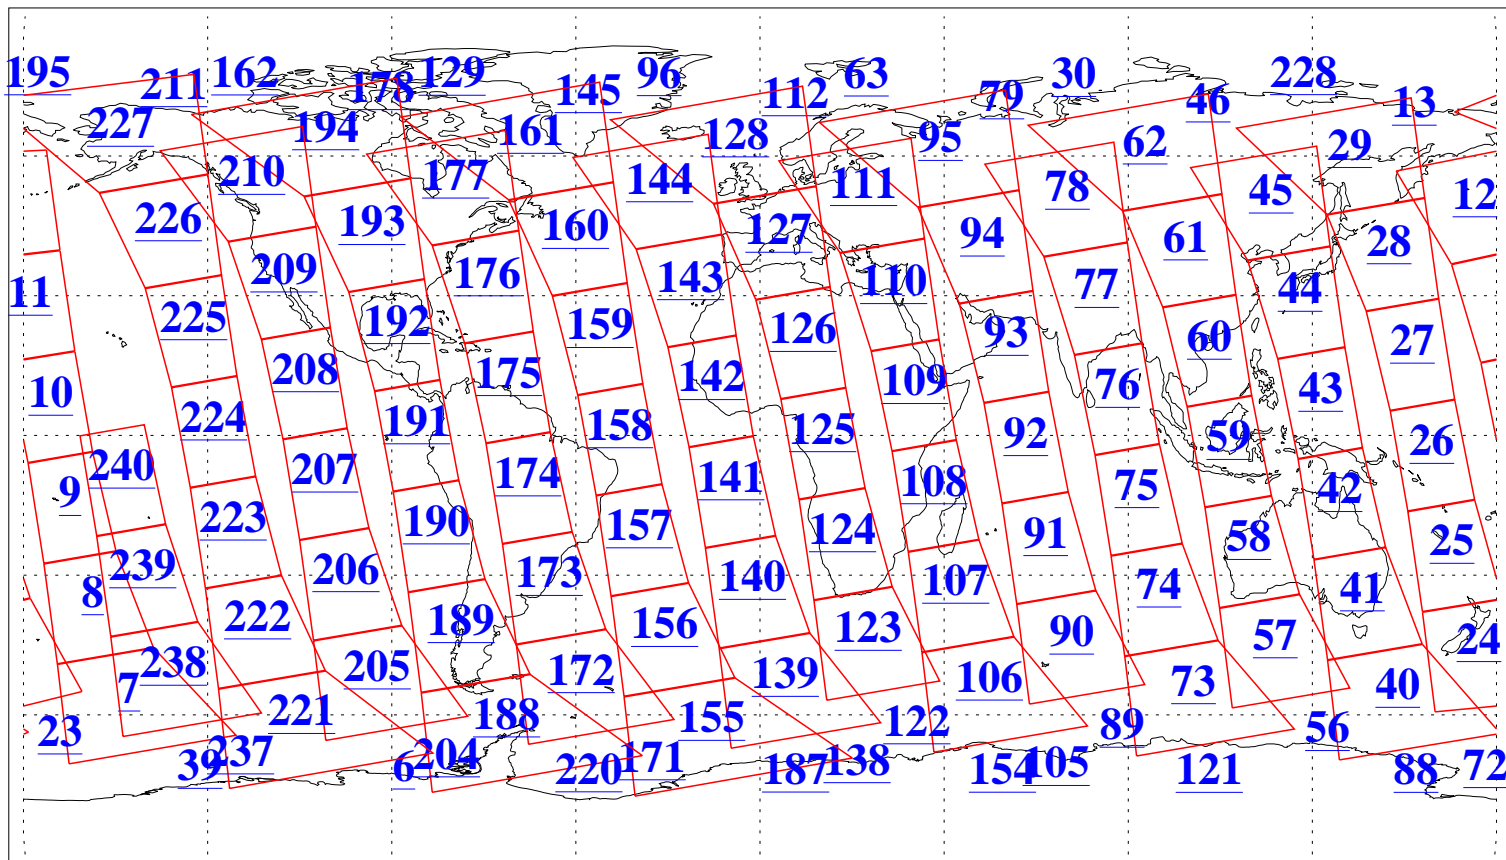

L1B Availability
AMSU Granules: 240
HSB Granules: 0
AIRS Granules: 240

1 Jan 2005
DoY 1
Aqua Day 973
Granules: 1 to 120

Granules: 121 to 240

Legend: AMSU Available, HSB Available, AIRS Available

L1B Availability
AMSU Granules: 240
HSB Granules: 0
AIRS Granules: 240

1 Jan 2005
DoY 1
Aqua Day 973

Ascending Granules

Descending Granules

Legend: AMSU Available, HSB Available, AIRS Available

L1B Availability
 AMSU Granules: 240
 HSB Granules: 0
 AIRS Granules: 240

1 Jan 2005
 DoY 1
 Aqua Day 973

Northern Hemisphere Granules

Southern Hemisphere Granules

Legend: AMSU Available, HSB Available, AIRS Available