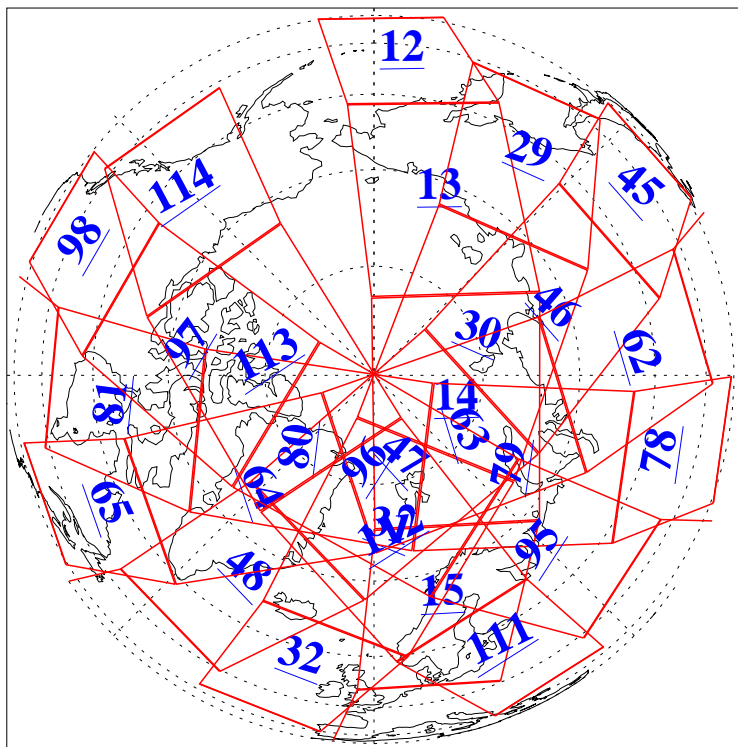

L1B Availability
AMSU Granules: 240
HSB Granules: 0
AIRS Granules: 240

1 Jan 2005
DoY 1
Aqua Day 973
Granules: 1 to 120

Granules: 121 to 240

Legend: AMSU Available, HSB Available, AIRS Available

L1B Availability
AMSU Granules: 240
HSB Granules: 0
AIRS Granules: 240

1 Jan 2005
DoY 1
Aqua Day 973

Ascending Granules

Descending Granules

Legend: AMSU Available, HSB Available, AIRS Available

L1B Availability
 AMSU Granules: 240
 HSB Granules: 0
 AIRS Granules: 240

1 Jan 2005
 DoY 1
 Aqua Day 973

Northern Hemisphere Granules

Southern Hemisphere Granules

Legend: AMSU Available, HSB Available, AIRS Available