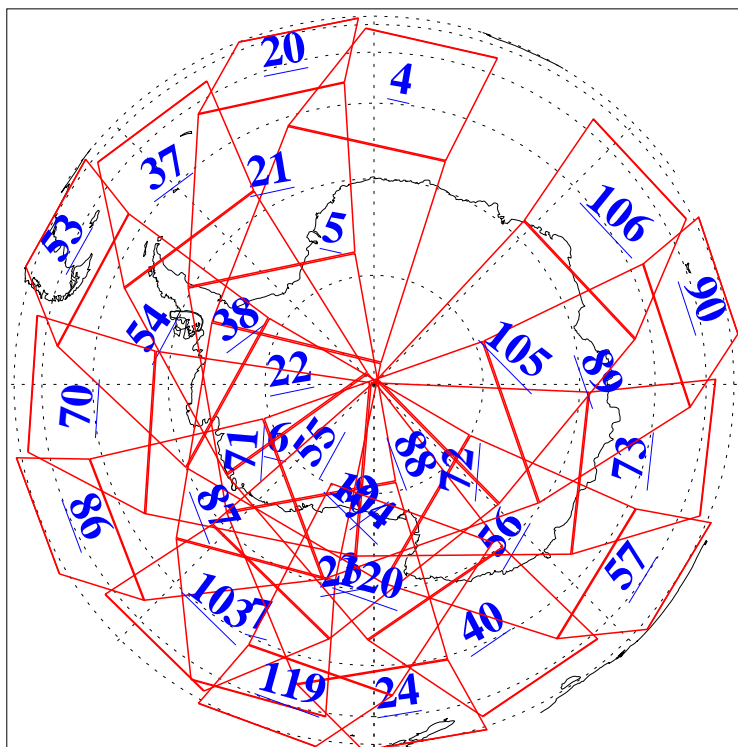

L1B Availability
AMSU Granules: 240
HSB Granules: 0
AIRS Granules: 240

1 Jan 2005
DoY 1
Aqua Day 973
Granules: 1 to 120

Granules: 121 to 240

Legend: AMSU Available, HSB Available, AIRS Available

L1B Availability
AMSU Granules: 240
HSB Granules: 0
AIRS Granules: 240

1 Jan 2005
DoY 1
Aqua Day 973

Ascending Granules

Descending Granules

Legend: AMSU Available, HSB Available, AIRS Available

L1B Availability
 AMSU Granules: 240
 HSB Granules: 0
 AIRS Granules: 240

1 Jan 2005
 DoY 1
 Aqua Day 973

Northern Hemisphere Granules

Southern Hemisphere Granules

Legend: AMSU Available, HSB Available, AIRS Available