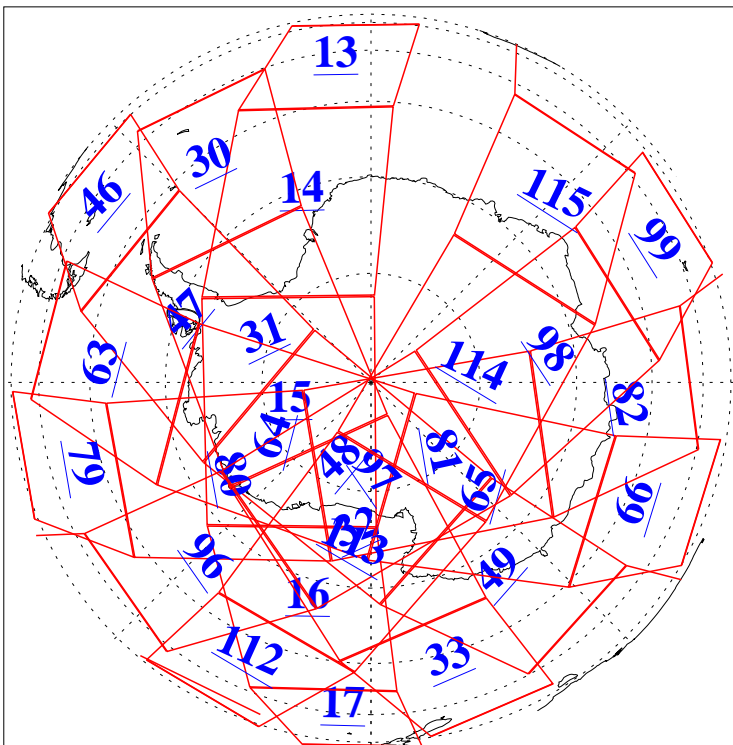

L1B Availability
AMSU Granules: 240
HSB Granules: 0
AIRS Granules: 240

31 Dec 2004
DoY 366
Aqua Day 972
Granules: 1 to 120

Granules: 121 to 240

Legend: AMSU Available, HSB Available, AIRS Available

L1B Availability
AMSU Granules: 240
HSB Granules: 0
AIRS Granules: 240

31 Dec 2004
DoY 366
Aqua Day 972

Ascending Granules

Descending Granules

Legend: AMSU Available, HSB Available, AIRS Available

L1B Availability
 AMSU Granules: 240
 HSB Granules: 0
 AIRS Granules: 240

31 Dec 2004
 DoY 366
 Aqua Day 972

Northern Hemisphere Granules

Southern Hemisphere Granules

Legend: AMSU Available, HSB Available, AIRS Available