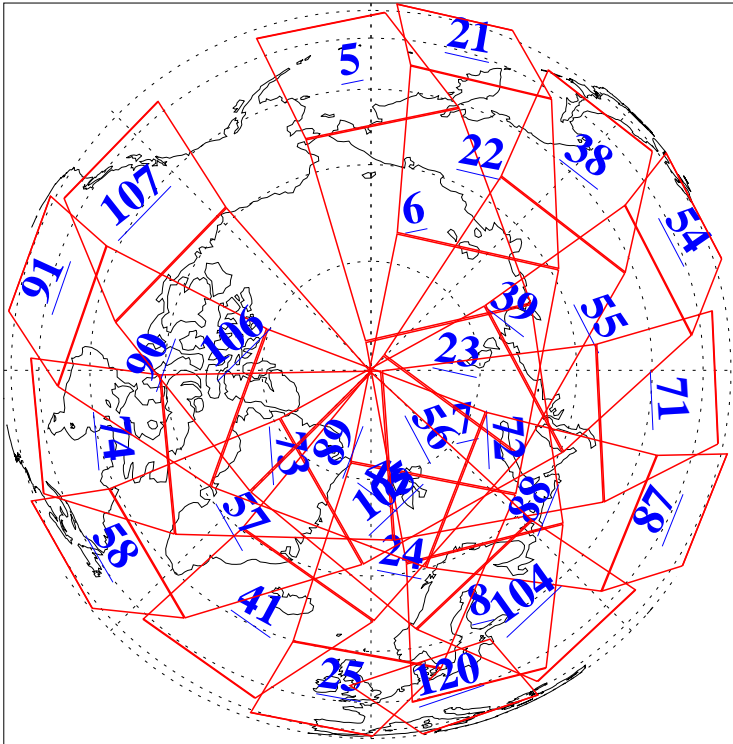

L1B Availability
AMSU Granules: 240
HSB Granules: 0
AIRS Granules: 240

31 Dec 2004
DoY 366
Aqua Day 972
Granules: 1 to 120

Granules: 121 to 240

Legend: AMSU Available, HSB Available, AIRS Available

L1B Availability
AMSU Granules: 240
HSB Granules: 0
AIRS Granules: 240

31 Dec 2004
DoY 366
Aqua Day 972

Ascending Granules

Descending Granules

Legend: AMSU Available, HSB Available, AIRS Available

L1B Availability
 AMSU Granules: 240
 HSB Granules: 0
 AIRS Granules: 240

31 Dec 2004
 DoY 366
 Aqua Day 972

Northern Hemisphere Granules

Southern Hemisphere Granules

Legend: AMSU Available, HSB Available, AIRS Available