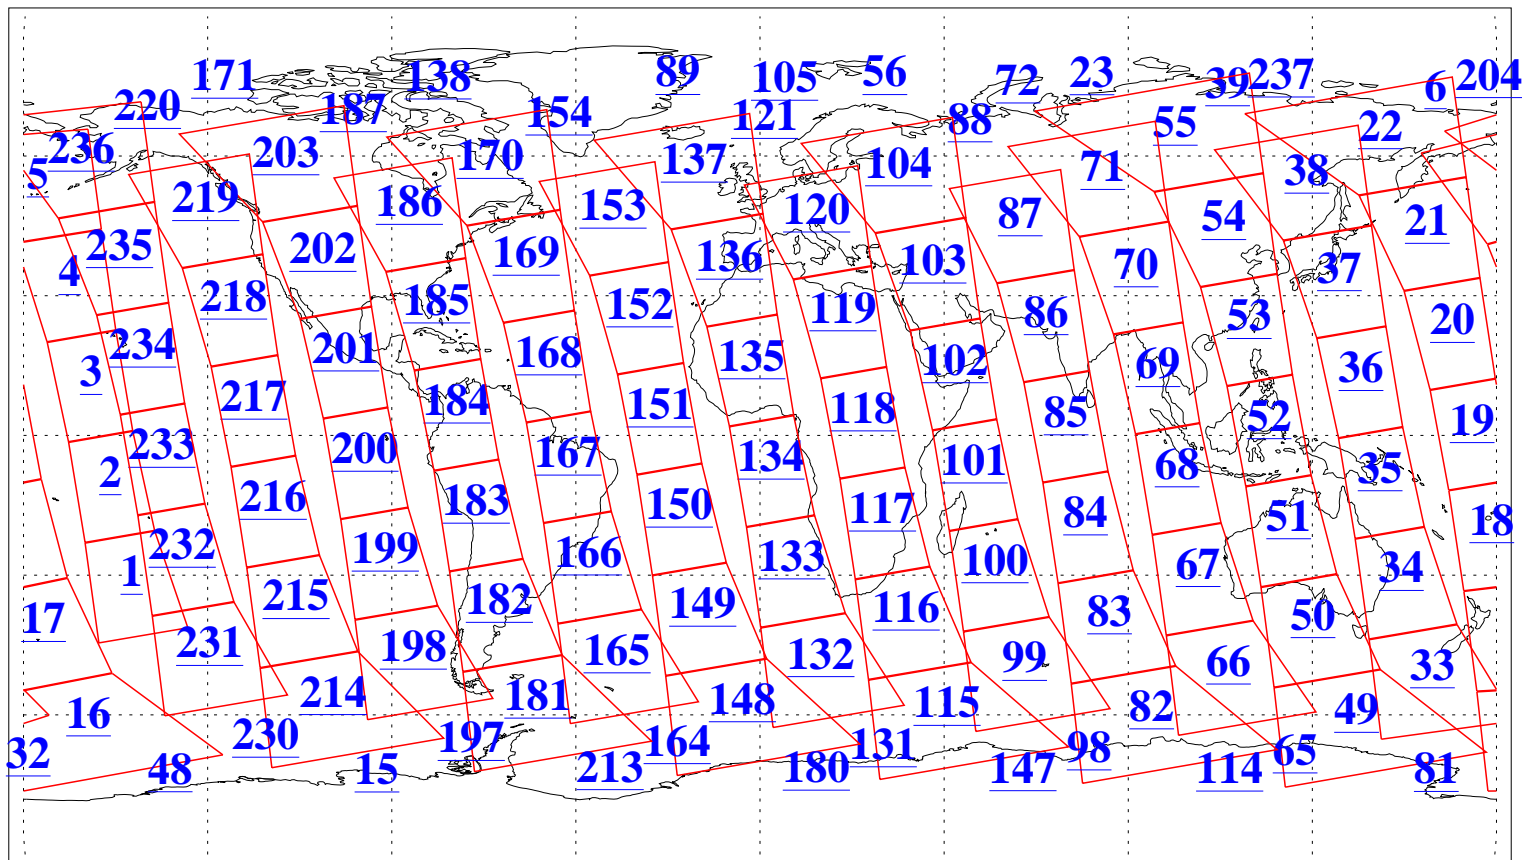

L1B Availability
AMSU Granules: 240
HSB Granules: 0
AIRS Granules: 240

31 Dec 2004
DoY 366
Aqua Day 972
Granules: 1 to 120

Granules: 121 to 240

Legend: AMSU Available, HSB Available, AIRS Available

L1B Availability
AMSU Granules: 240
HSB Granules: 0
AIRS Granules: 240

31 Dec 2004
DoY 366
Aqua Day 972

Ascending Granules

Descending Granules

Legend: AMSU Available, HSB Available, AIRS Available

L1B Availability
 AMSU Granules: 240
 HSB Granules: 0
 AIRS Granules: 240

31 Dec 2004
 DoY 366
 Aqua Day 972

Northern Hemisphere Granules

Southern Hemisphere Granules

Legend: AMSU Available, HSB Available, AIRS Available