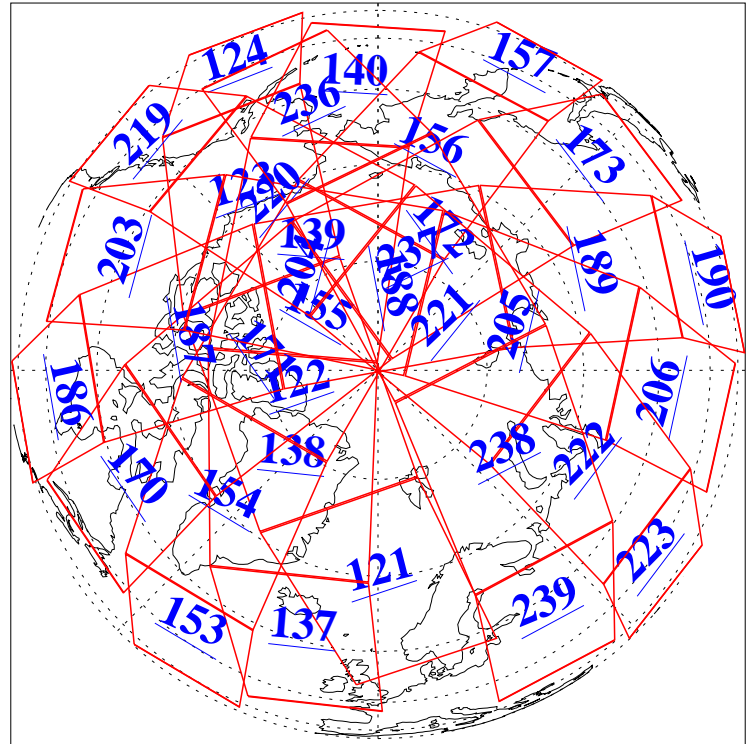

L1B Availability
AMSU Granules: 240
HSB Granules: 0
AIRS Granules: 240

31 Dec 2004
DoY 366
Aqua Day 972
Granules: 1 to 120

Granules: 121 to 240

Legend: AMSU Available, HSB Available, AIRS Available

L1B Availability
AMSU Granules: 240
HSB Granules: 0
AIRS Granules: 240

31 Dec 2004
DoY 366
Aqua Day 972

Ascending Granules

Descending Granules

Legend: AMSU Available, HSB Available, AIRS Available

L1B Availability
 AMSU Granules: 240
 HSB Granules: 0
 AIRS Granules: 240

31 Dec 2004
 DoY 366
 Aqua Day 972

Northern Hemisphere Granules

Southern Hemisphere Granules

Legend: AMSU Available, HSB Available, AIRS Available