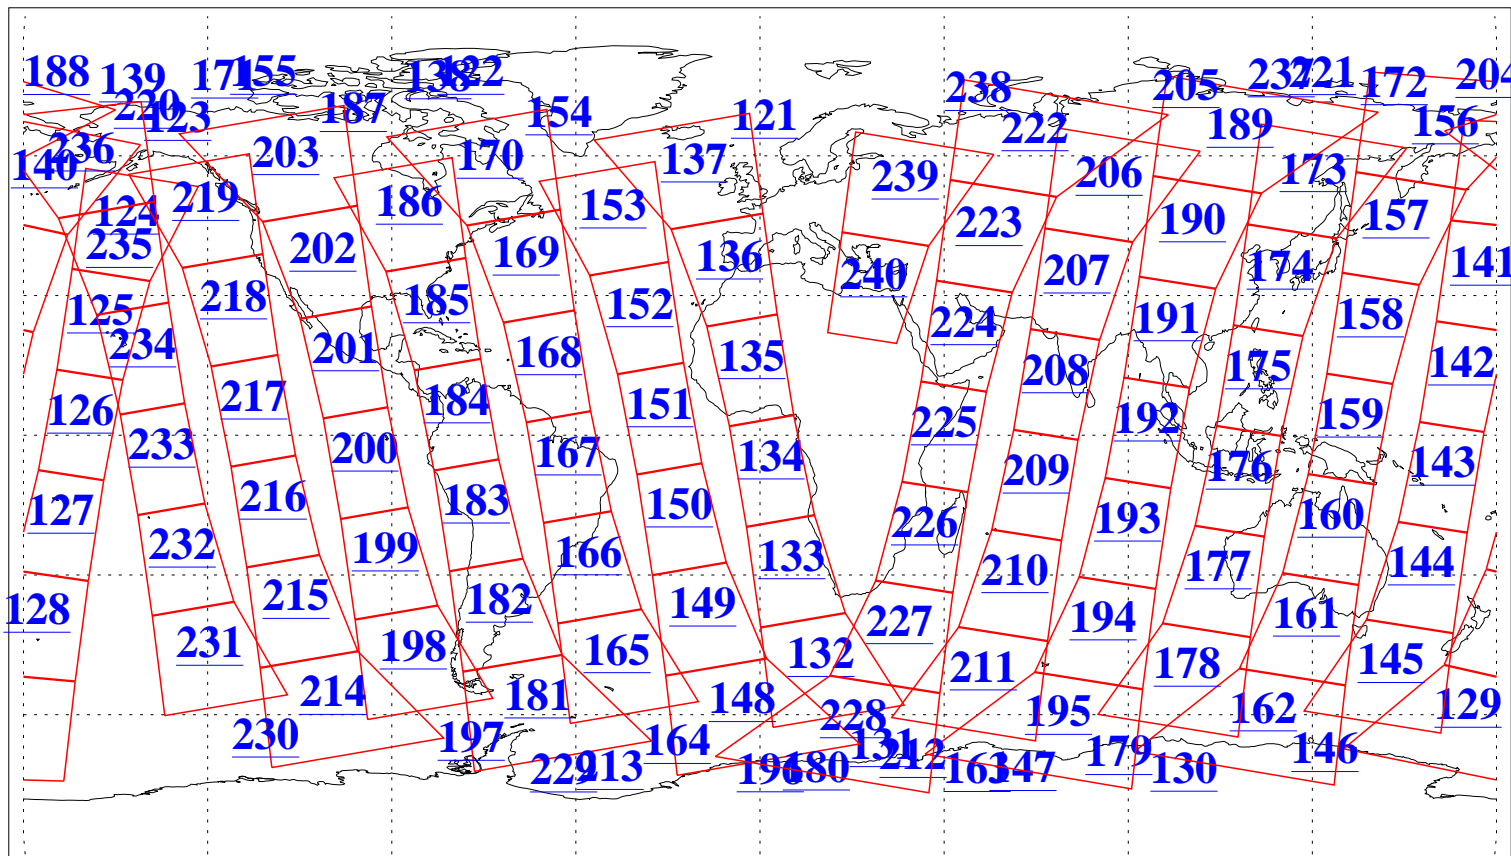

L1B Availability
AMSU Granules: 240
HSB Granules: 0
AIRS Granules: 240

31 Dec 2004
DoY 366
Aqua Day 972
Granules: 1 to 120

Granules: 121 to 240

Legend: AMSU Available, HSB Available, AIRS Available

L1B Availability
AMSU Granules: 240
HSB Granules: 0
AIRS Granules: 240

31 Dec 2004
DoY 366
Aqua Day 972

Ascending Granules

Descending Granules

Legend: AMSU Available, HSB Available, AIRS Available

L1B Availability
 AMSU Granules: 240
 HSB Granules: 0
 AIRS Granules: 240

31 Dec 2004
 DoY 366
 Aqua Day 972

Northern Hemisphere Granules

Southern Hemisphere Granules

Legend: AMSU Available, HSB Available, AIRS Available