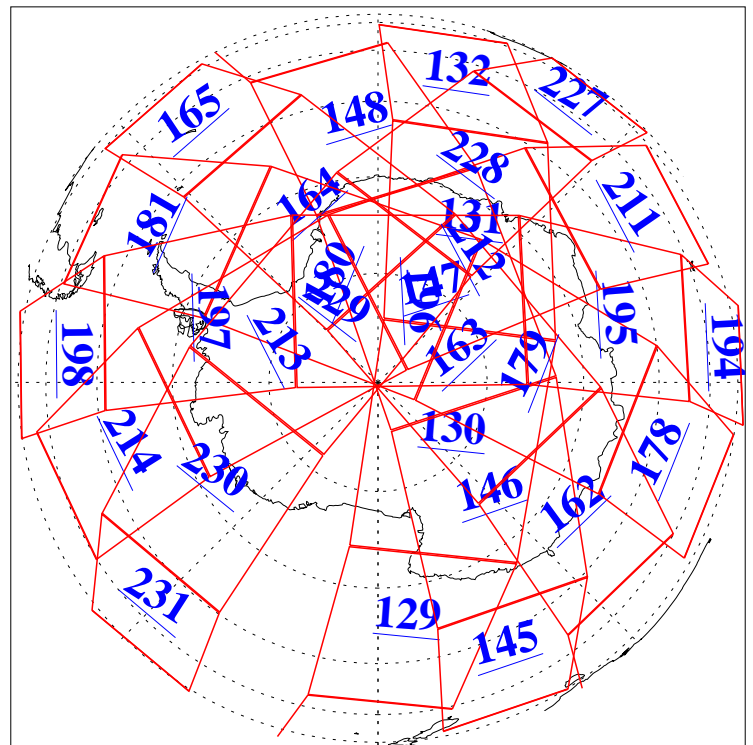

L1B Availability
AMSU Granules: 240
HSB Granules: 0
AIRS Granules: 240

31 Dec 2004
DoY 366
Aqua Day 972
Granules: 1 to 120

Granules: 121 to 240

Legend: AMSU Available, HSB Available, AIRS Available

L1B Availability
AMSU Granules: 240
HSB Granules: 0
AIRS Granules: 240

31 Dec 2004
DoY 366
Aqua Day 972

Ascending Granules

Descending Granules

Legend: AMSU Available, HSB Available, AIRS Available

L1B Availability
 AMSU Granules: 240
 HSB Granules: 0
 AIRS Granules: 240

31 Dec 2004
 DoY 366
 Aqua Day 972

Northern Hemisphere Granules

Southern Hemisphere Granules

Legend: AMSU Available, HSB Available, AIRS Available