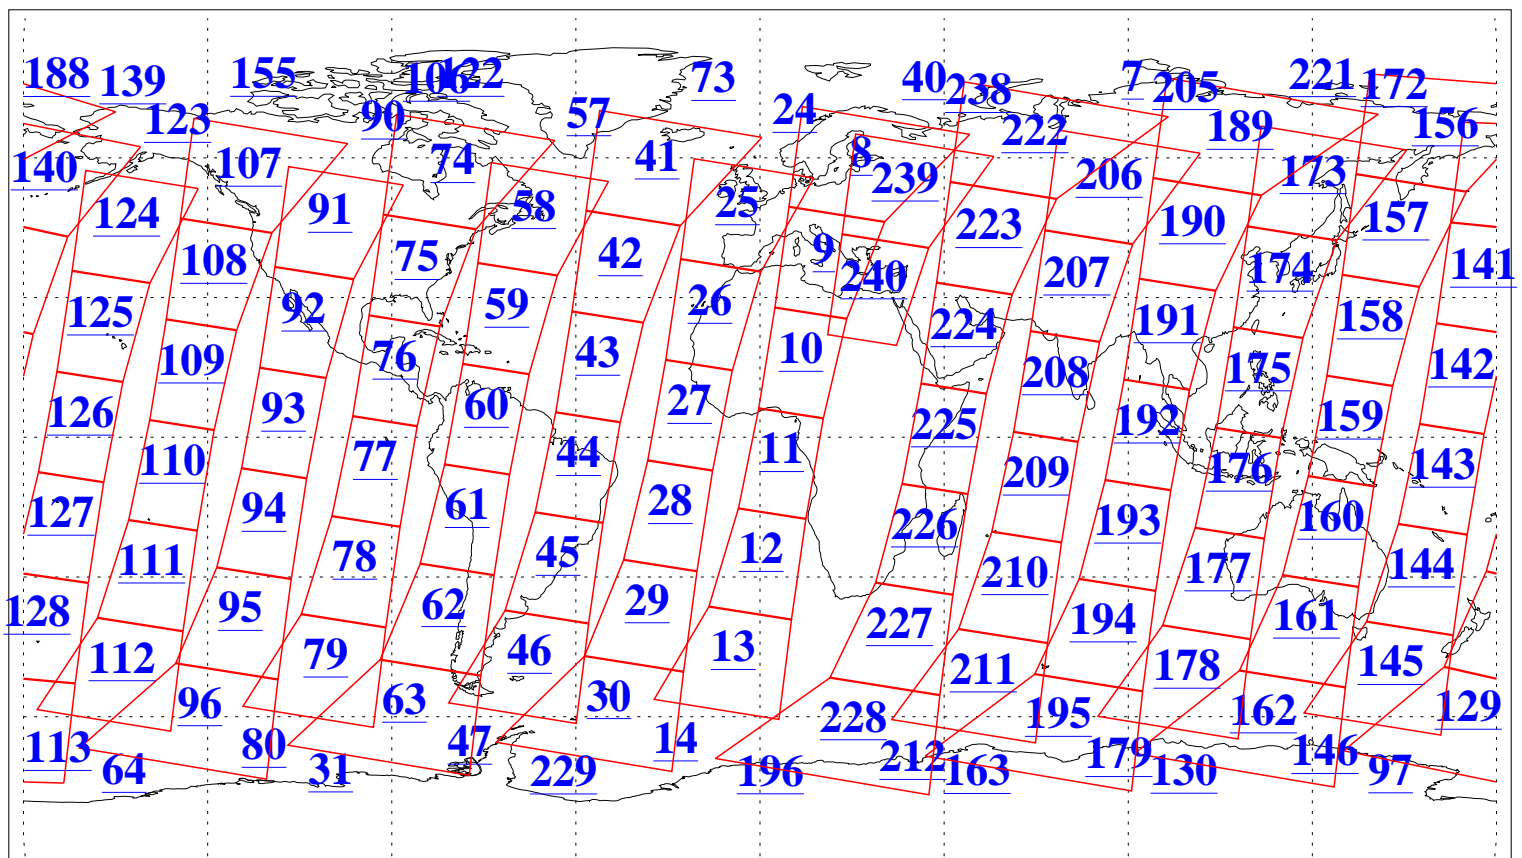

L1B Availability
AMSU Granules: 240
HSB Granules: 0
AIRS Granules: 240

31 Dec 2004
DoY 366
Aqua Day 972
Granules: 1 to 120

Granules: 121 to 240

Legend: AMSU Available, HSB Available, AIRS Available

L1B Availability
AMSU Granules: 240
HSB Granules: 0
AIRS Granules: 240

31 Dec 2004
DoY 366
Aqua Day 972

Ascending Granules

Descending Granules

Legend: AMSU Available, HSB Available, AIRS Available

L1B Availability
 AMSU Granules: 240
 HSB Granules: 0
 AIRS Granules: 240

31 Dec 2004
 DoY 366
 Aqua Day 972

Northern Hemisphere Granules

Southern Hemisphere Granules

Legend: AMSU Available, HSB Available, AIRS Available