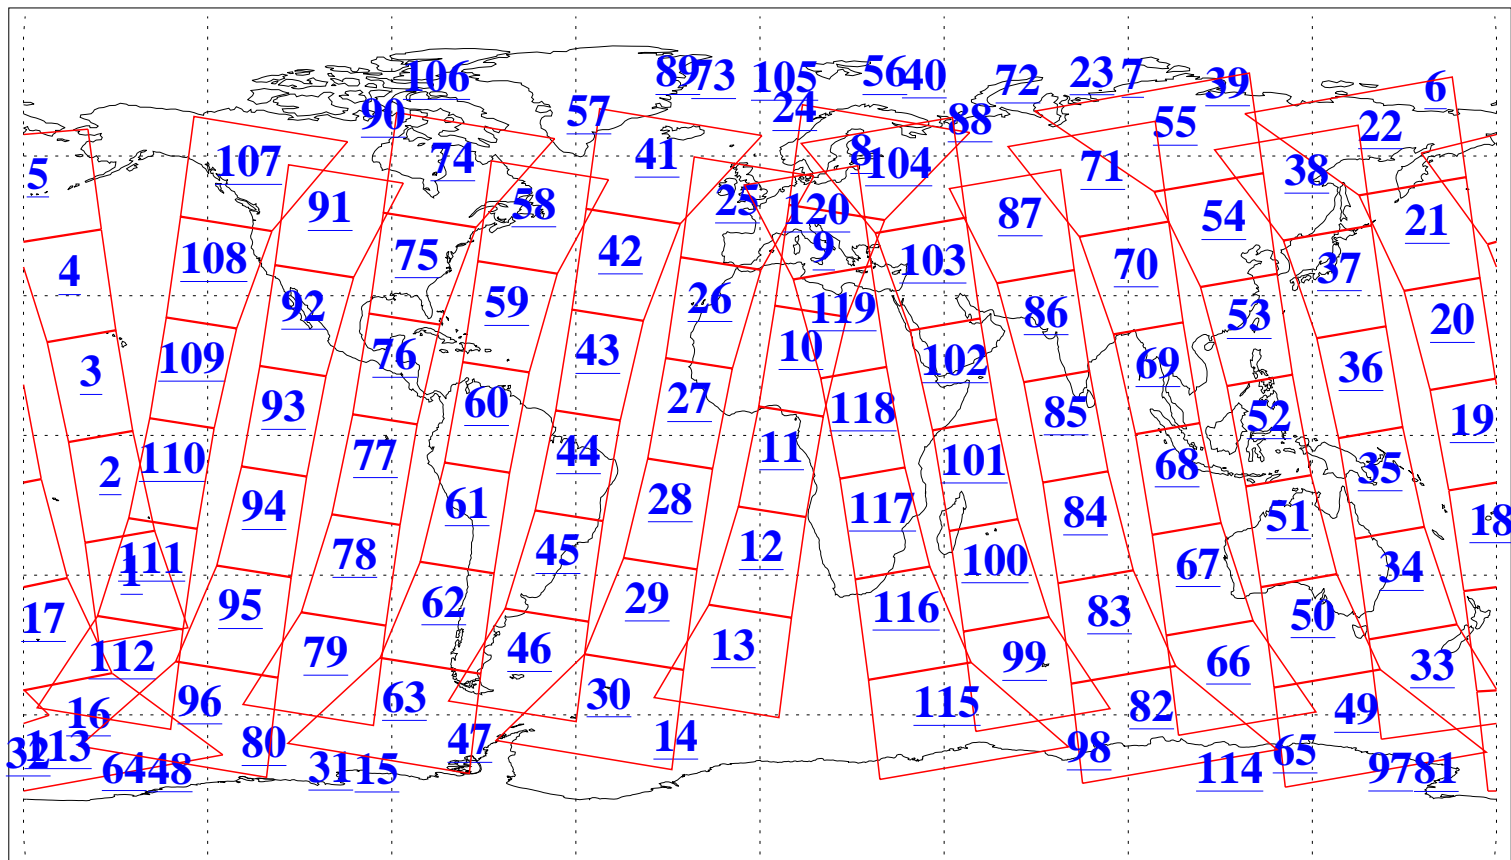

L1B Availability
AMSU Granules: 240
HSB Granules: 0
AIRS Granules: 240

31 Dec 2004
DoY 366
Aqua Day 972
Granules: 1 to 120

Granules: 121 to 240

Legend: AMSU Available, HSB Available, AIRS Available

L1B Availability
AMSU Granules: 240
HSB Granules: 0
AIRS Granules: 240

31 Dec 2004
DoY 366
Aqua Day 972

Ascending Granules

Descending Granules

Legend: AMSU Available, HSB Available, AIRS Available

L1B Availability
 AMSU Granules: 240
 HSB Granules: 0
 AIRS Granules: 240

31 Dec 2004
 DoY 366
 Aqua Day 972

Northern Hemisphere Granules

Southern Hemisphere Granules

Legend: AMSU Available, HSB Available, AIRS Available