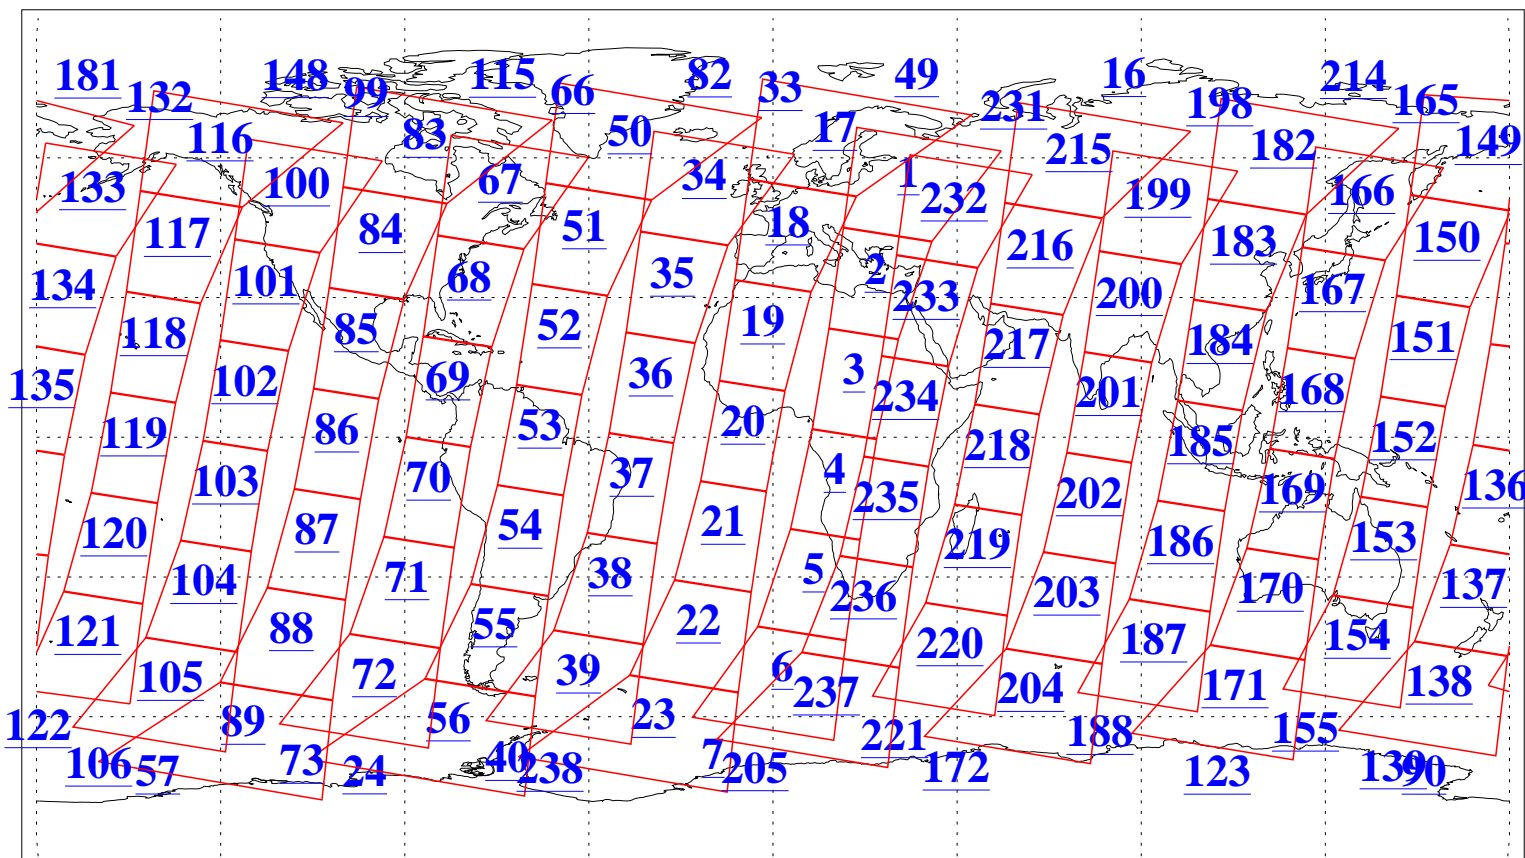

L1B Availability
AMSU Granules: 240
HSB Granules: 0
AIRS Granules: 240

30 Dec 2004
DoY 365
Aqua Day 971
Granules: 1 to 120

Granules: 121 to 240

Legend: AMSU Available, HSB Available, AIRS Available

L1B Availability
AMSU Granules: 240
HSB Granules: 0
AIRS Granules: 240

30 Dec 2004
DoY 365
Aqua Day 971

Ascending Granules

Descending Granules

Legend: AMSU Available, HSB Available, AIRS Available

L1B Availability
 AMSU Granules: 240
 HSB Granules: 0
 AIRS Granules: 240

30 Dec 2004
 DoY 365
 Aqua Day 971

Northern Hemisphere Granules

Southern Hemisphere Granules

Legend: AMSU Available, HSB Available, AIRS Available