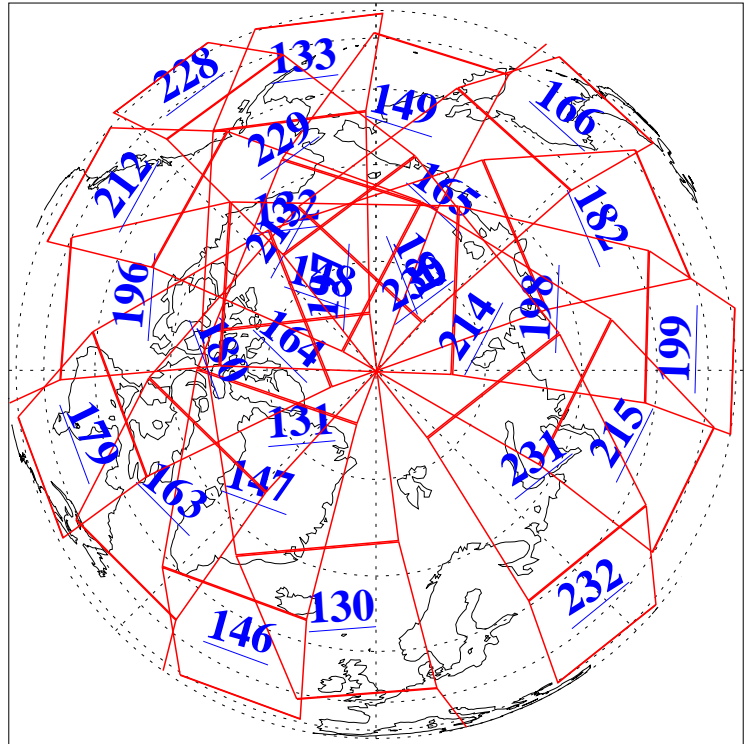

L1B Availability
AMSU Granules: 240
HSB Granules: 0
AIRS Granules: 240

30 Dec 2004
DoY 365
Aqua Day 971
Granules: 1 to 120

Granules: 121 to 240

Legend: AMSU Available, HSB Available, AIRS Available

L1B Availability
AMSU Granules: 240
HSB Granules: 0
AIRS Granules: 240

30 Dec 2004
DoY 365
Aqua Day 971

Ascending Granules

Descending Granules

Legend: AMSU Available, HSB Available, AIRS Available

L1B Availability
 AMSU Granules: 240
 HSB Granules: 0
 AIRS Granules: 240

30 Dec 2004
 DoY 365
 Aqua Day 971

Northern Hemisphere Granules

Southern Hemisphere Granules

Legend: AMSU Available, HSB Available, AIRS Available