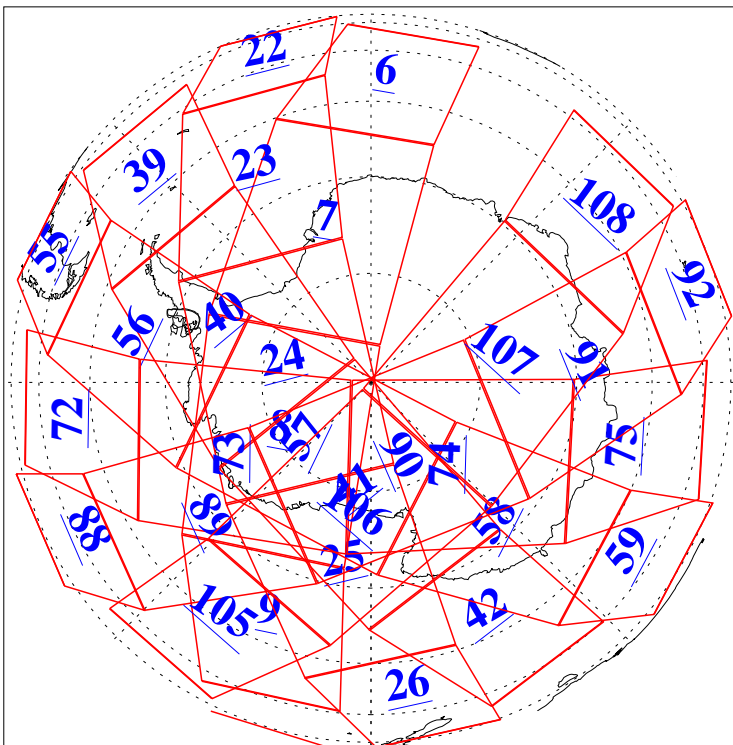

L1B Availability
AMSU Granules: 240
HSB Granules: 0
AIRS Granules: 240

30 Dec 2004
DoY 365
Aqua Day 971
Granules: 1 to 120

Granules: 121 to 240

Legend: AMSU Available, HSB Available, AIRS Available

L1B Availability
AMSU Granules: 240
HSB Granules: 0
AIRS Granules: 240

30 Dec 2004
DoY 365
Aqua Day 971

Ascending Granules

Descending Granules

Legend: AMSU Available, HSB Available, AIRS Available

L1B Availability
 AMSU Granules: 240
 HSB Granules: 0
 AIRS Granules: 240

30 Dec 2004
 DoY 365
 Aqua Day 971

Northern Hemisphere Granules

Southern Hemisphere Granules

Legend: AMSU Available, HSB Available, AIRS Available