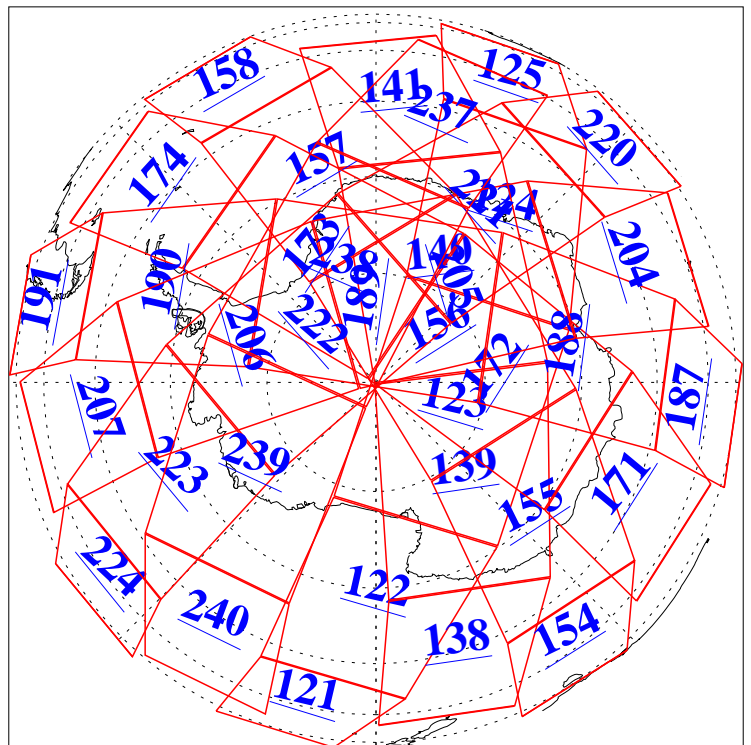

L1B Availability
AMSU Granules: 240
HSB Granules: 0
AIRS Granules: 240

30 Dec 2004
DoY 365
Aqua Day 971
Granules: 1 to 120

Granules: 121 to 240

Legend: AMSU Available, HSB Available, AIRS Available

L1B Availability
AMSU Granules: 240
HSB Granules: 0
AIRS Granules: 240

30 Dec 2004
DoY 365
Aqua Day 971

Ascending Granules

Descending Granules

Legend: AMSU Available, HSB Available, AIRS Available

L1B Availability
 AMSU Granules: 240
 HSB Granules: 0
 AIRS Granules: 240

30 Dec 2004
 DoY 365
 Aqua Day 971

Northern Hemisphere Granules

Southern Hemisphere Granules

Legend: AMSU Available, HSB Available, AIRS Available