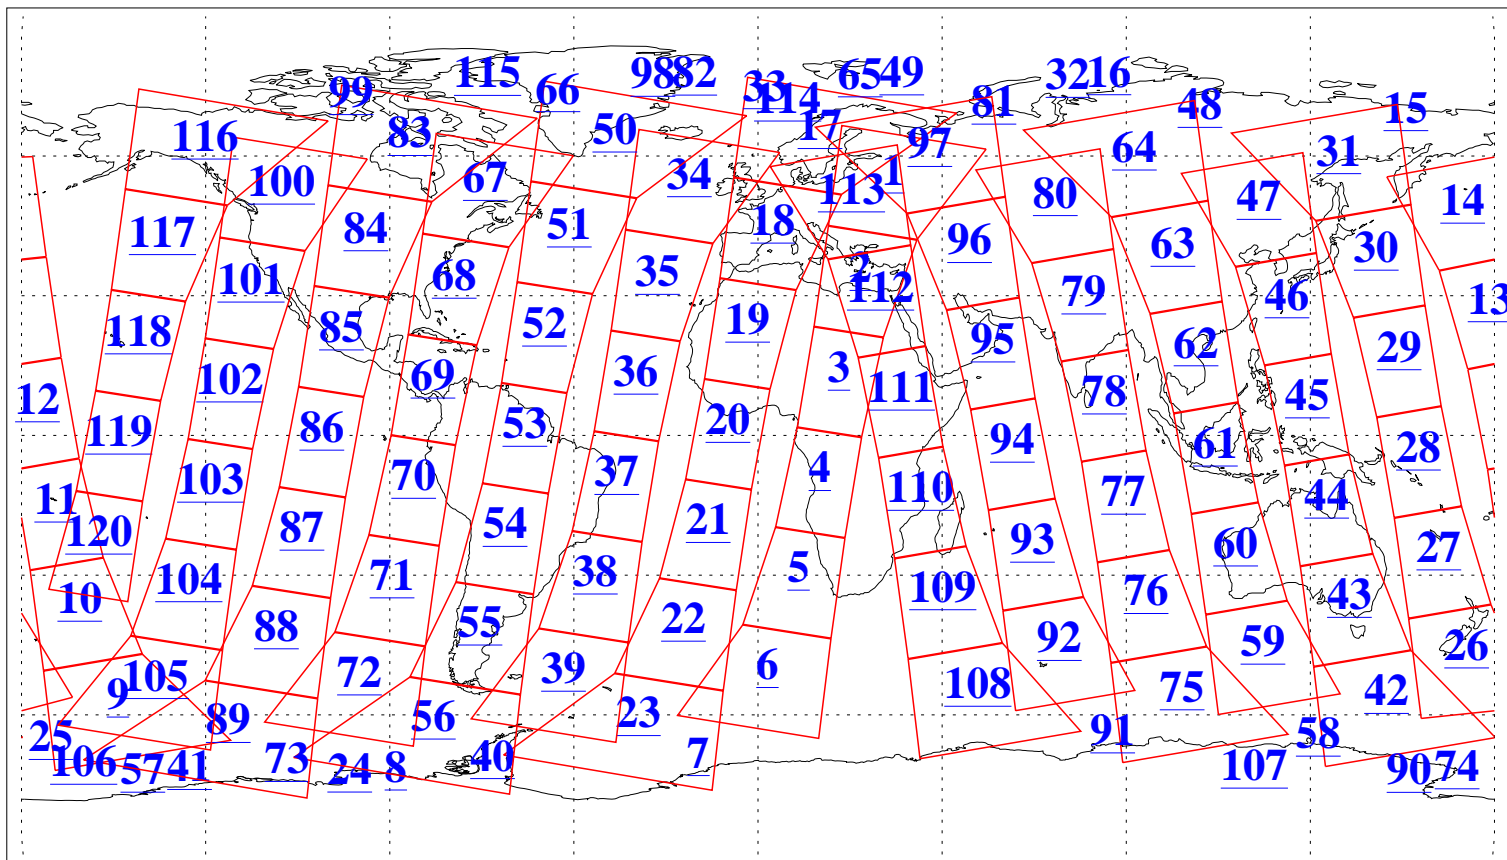

L1B Availability
AMSU Granules: 240
HSB Granules: 0
AIRS Granules: 240

30 Dec 2004
DoY 365
Aqua Day 971
Granules: 1 to 120

Granules: 121 to 240

Legend: AMSU Available, HSB Available, AIRS Available

L1B Availability
AMSU Granules: 240
HSB Granules: 0
AIRS Granules: 240

30 Dec 2004
DoY 365
Aqua Day 971

Ascending Granules

Descending Granules

Legend: AMSU Available, HSB Available, AIRS Available

L1B Availability
 AMSU Granules: 240
 HSB Granules: 0
 AIRS Granules: 240

30 Dec 2004
 DoY 365
 Aqua Day 971

Northern Hemisphere Granules

Southern Hemisphere Granules

Legend: AMSU Available, HSB Available, AIRS Available