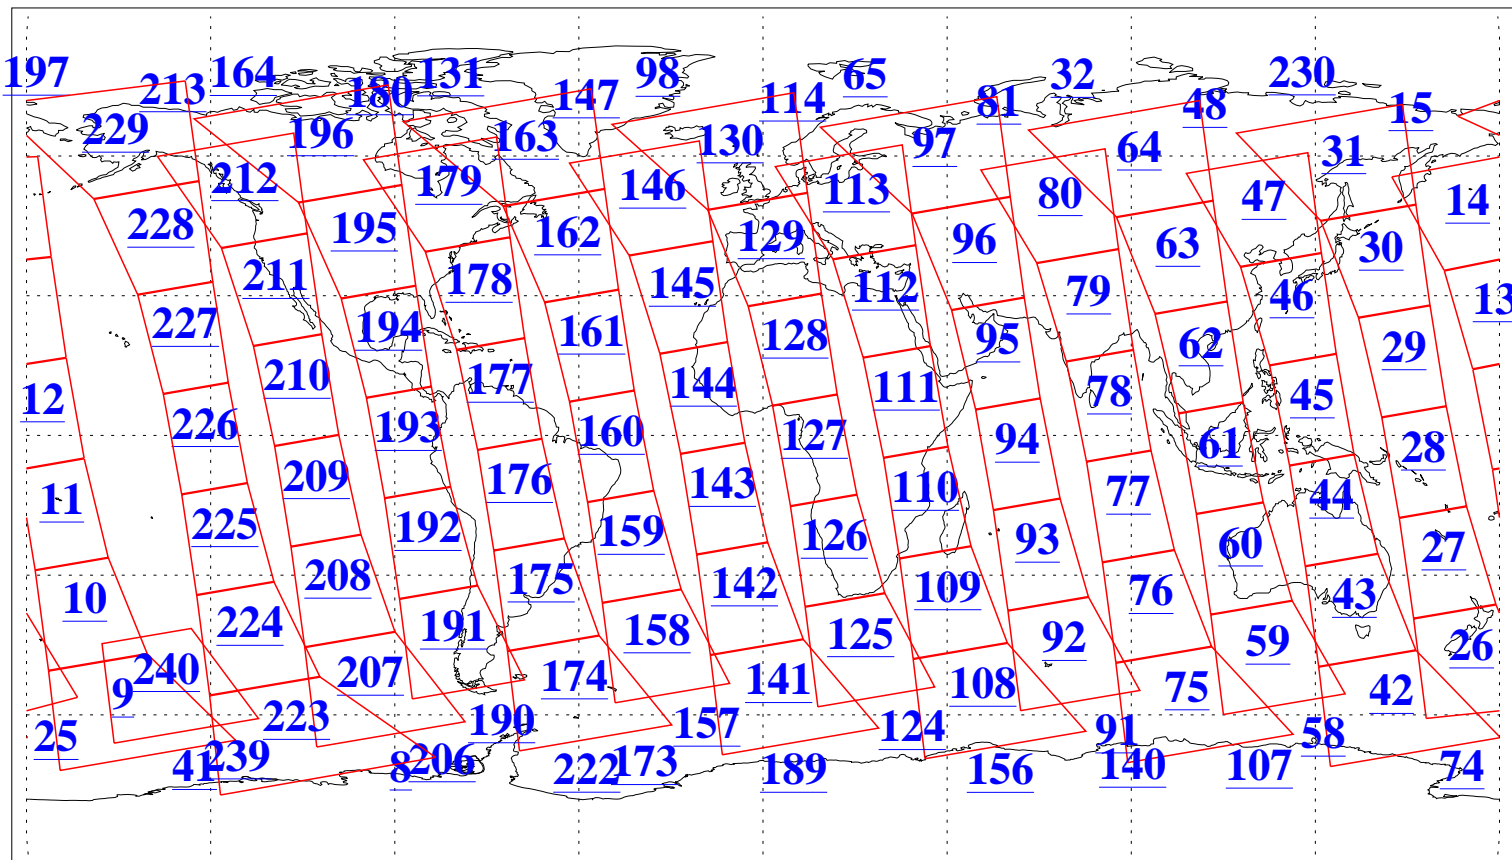

L1B Availability
AMSU Granules: 240
HSB Granules: 0
AIRS Granules: 240

30 Dec 2004
DoY 365
Aqua Day 971
Granules: 1 to 120

Granules: 121 to 240

Legend: AMSU Available, HSB Available, AIRS Available

L1B Availability
AMSU Granules: 240
HSB Granules: 0
AIRS Granules: 240

30 Dec 2004
DoY 365
Aqua Day 971

Ascending Granules

Descending Granules

Legend: AMSU Available, HSB Available, AIRS Available

L1B Availability
 AMSU Granules: 240
 HSB Granules: 0
 AIRS Granules: 240

30 Dec 2004
 DoY 365
 Aqua Day 971

Northern Hemisphere Granules

Southern Hemisphere Granules

Legend: AMSU Available, HSB Available, AIRS Available