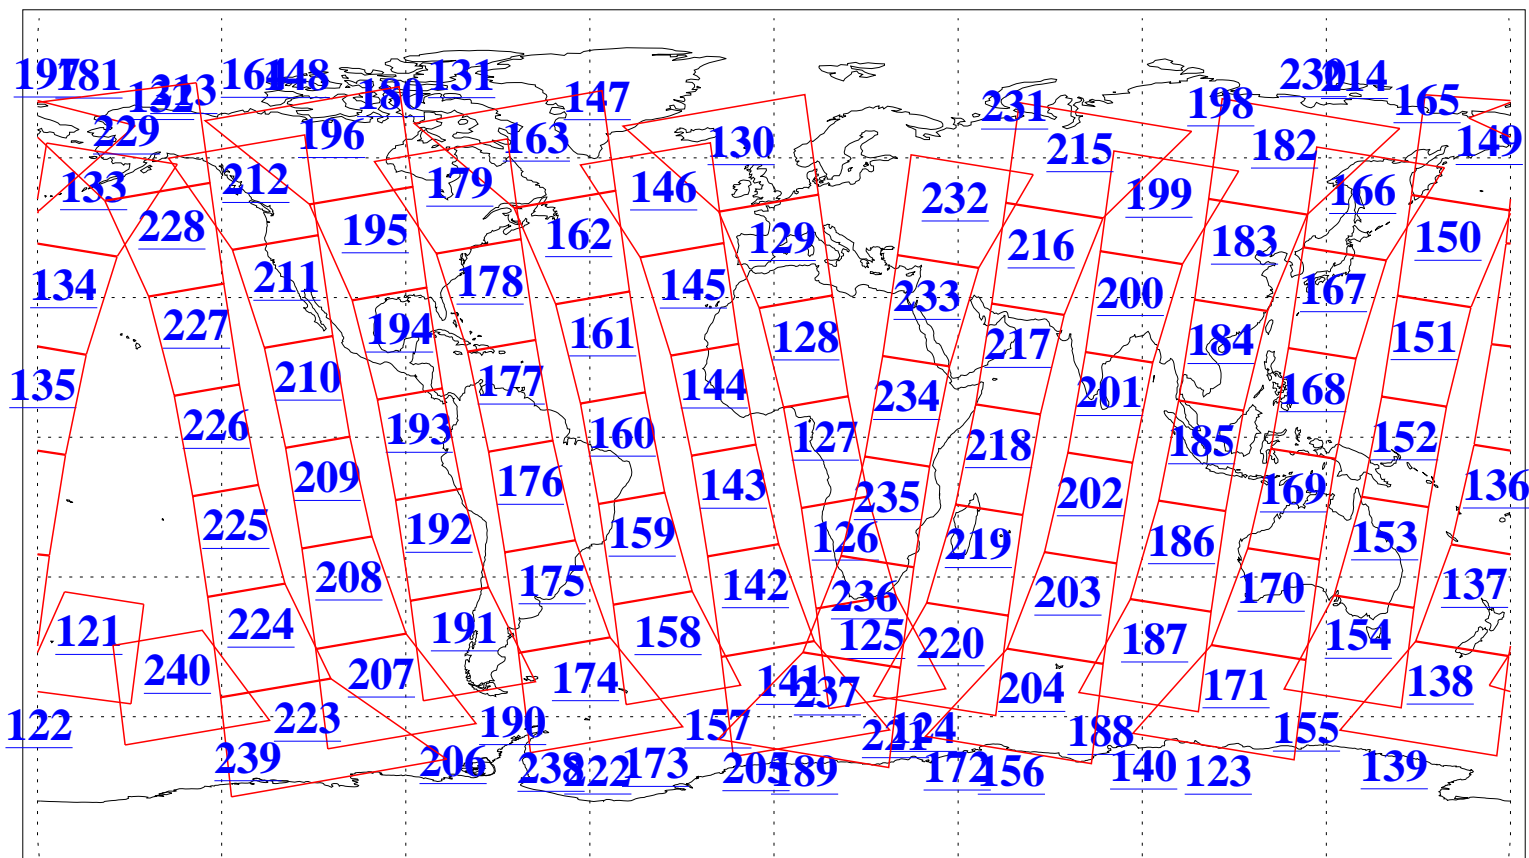

L1B Availability
AMSU Granules: 240
HSB Granules: 0
AIRS Granules: 240

30 Dec 2004
DoY 365
Aqua Day 971
Granules: 1 to 120

Granules: 121 to 240

Legend: AMSU Available, HSB Available, AIRS Available

L1B Availability
AMSU Granules: 240
HSB Granules: 0
AIRS Granules: 240

30 Dec 2004
DoY 365
Aqua Day 971

Ascending Granules

Descending Granules

Legend: AMSU Available, HSB Available, AIRS Available

L1B Availability
 AMSU Granules: 240
 HSB Granules: 0
 AIRS Granules: 240

30 Dec 2004
 DoY 365
 Aqua Day 971