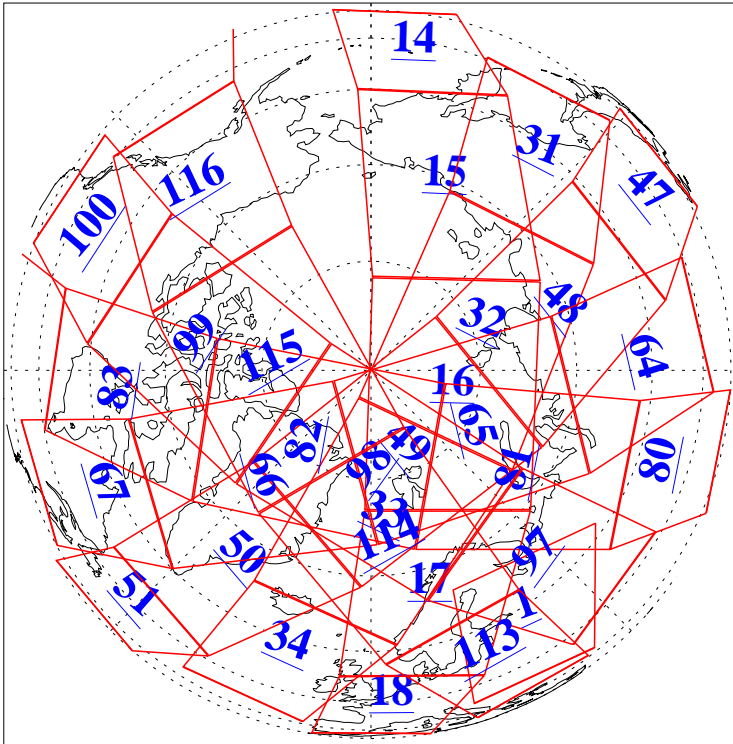

L1B Availability
AMSU Granules: 240
HSB Granules: 0
AIRS Granules: 240

30 Dec 2004
DoY 365
Aqua Day 971
Granules: 1 to 120

Granules: 121 to 240

Legend: AMSU Available, HSB Available, AIRS Available

L1B Availability
AMSU Granules: 240
HSB Granules: 0
AIRS Granules: 240

30 Dec 2004
DoY 365
Aqua Day 971

Ascending Granules

Descending Granules

Legend: AMSU Available, HSB Available, AIRS Available

L1B Availability
 AMSU Granules: 240
 HSB Granules: 0
 AIRS Granules: 240

30 Dec 2004
 DoY 365
 Aqua Day 971

Northern Hemisphere Granules

Southern Hemisphere Granules

Legend: AMSU Available, HSB Available, AIRS Available