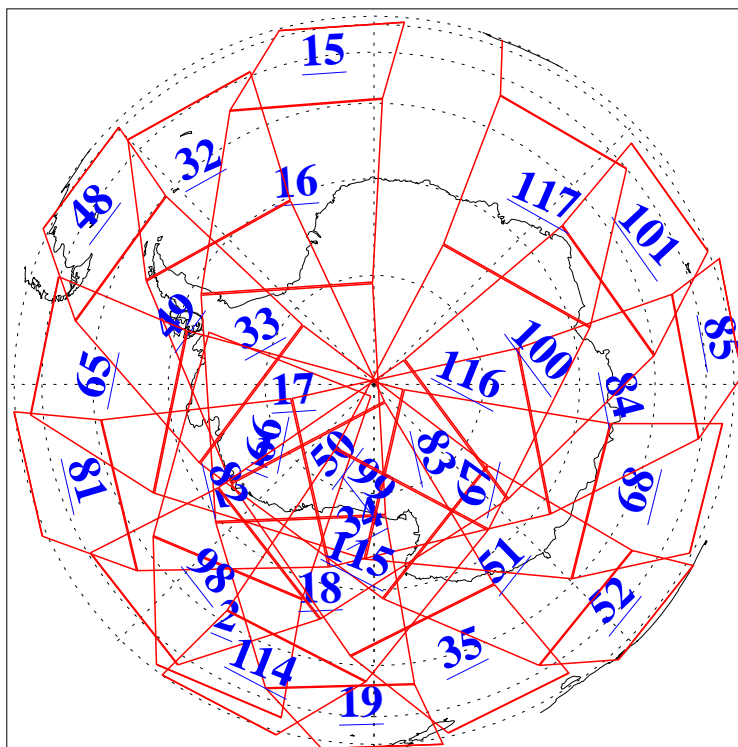

L1B Availability
AMSU Granules: 240
HSB Granules: 0
AIRS Granules: 240

29 Dec 2004
DoY 364
Aqua Day 970

Granules: 1 to 120

Granules: 121 to 240

Legend: AMSU Available, HSB Available, AIRS Available

L1B Availability
AMSU Granules: 240
HSB Granules: 0
AIRS Granules: 240

29 Dec 2004
DoY 364
Aqua Day 970

Ascending Granules

Descending Granules

Legend: AMSU Available, HSB Available, AIRS Available

L1B Availability
 AMSU Granules: 240
 HSB Granules: 0
 AIRS Granules: 240

29 Dec 2004
 DoY 364
 Aqua Day 970

Northern Hemisphere Granules

Southern Hemisphere Granules

Legend: AMSU Available, HSB Available, AIRS Available