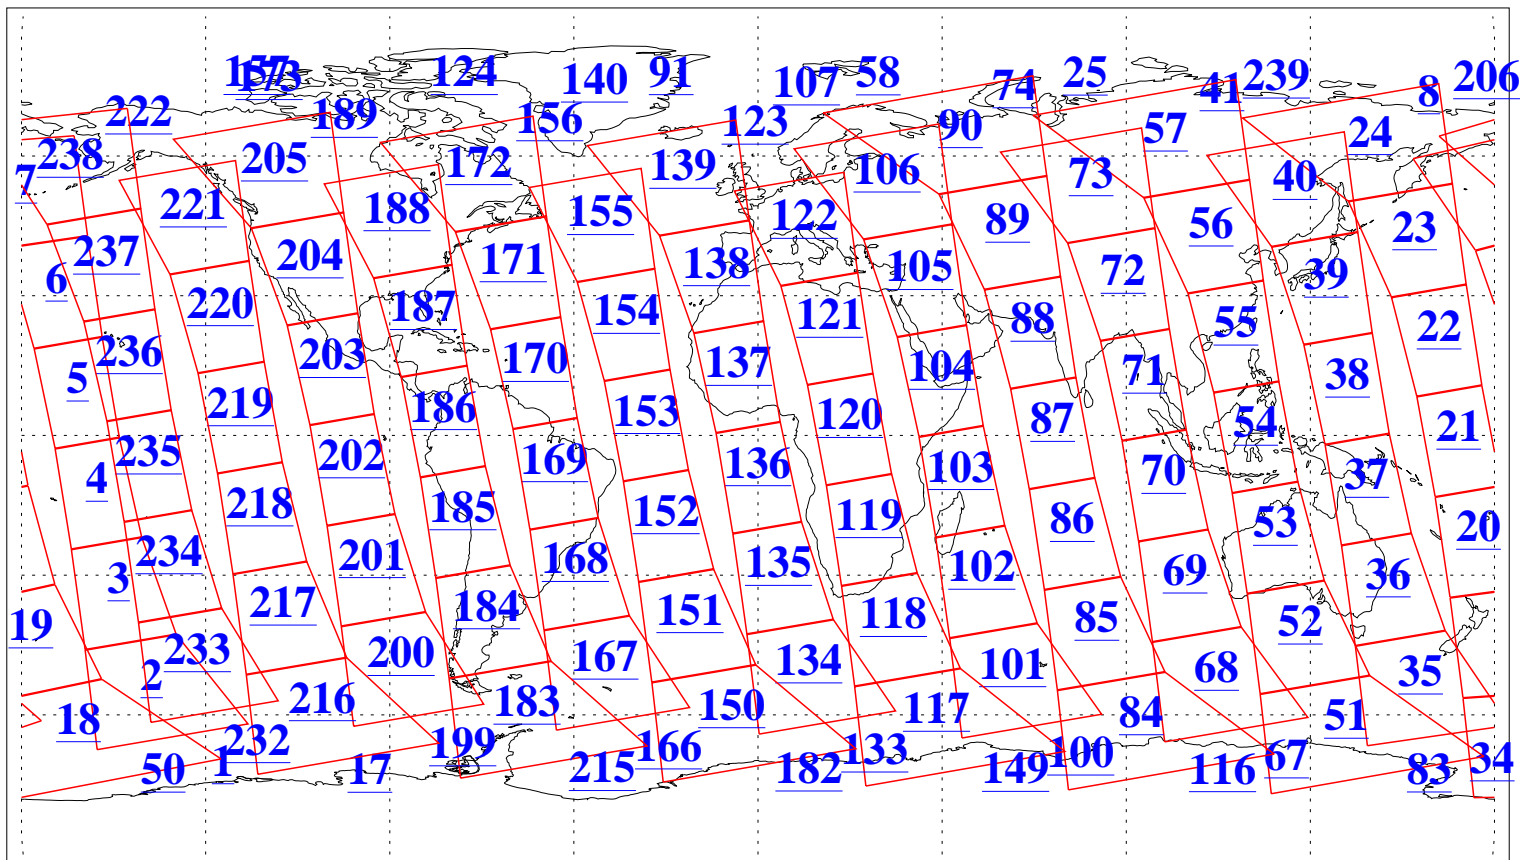

L1B Availability
AMSU Granules: 240
HSB Granules: 0
AIRS Granules: 240

29 Dec 2004
DoY 364
Aqua Day 970

Granules: 1 to 120

Granules: 121 to 240

Legend: AMSU Available, HSB Available, AIRS Available

L1B Availability
AMSU Granules: 240
HSB Granules: 0
AIRS Granules: 240

29 Dec 2004
DoY 364
Aqua Day 970

Ascending Granules

Descending Granules

Legend: AMSU Available, HSB Available, AIRS Available

L1B Availability
 AMSU Granules: 240
 HSB Granules: 0
 AIRS Granules: 240

29 Dec 2004
 DoY 364
 Aqua Day 970

Northern Hemisphere Granules

Southern Hemisphere Granules

Legend: AMSU Available, HSB Available, AIRS Available