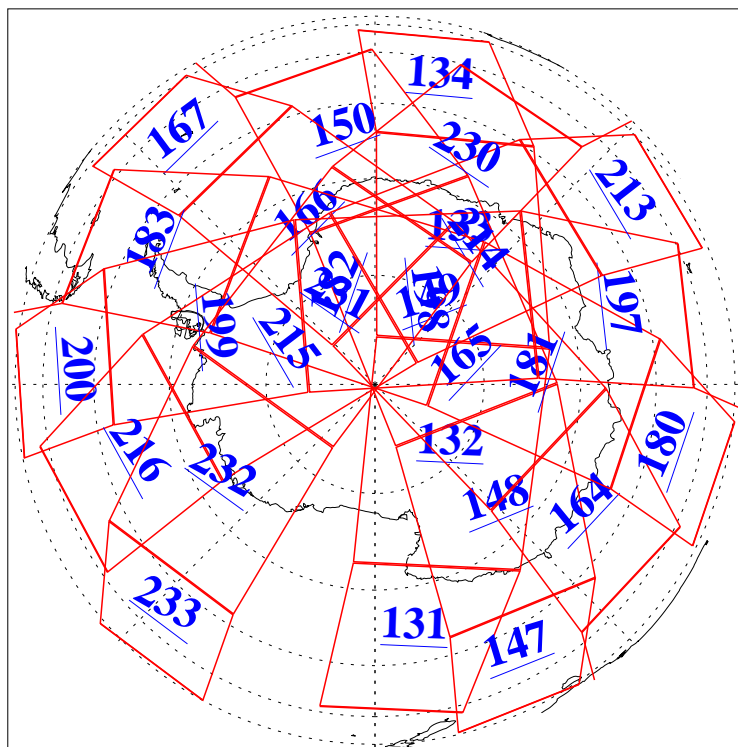

L1B Availability
AMSU Granules: 240
HSB Granules: 0
AIRS Granules: 240

29 Dec 2004
DoY 364
Aqua Day 970

Granules: 1 to 120

Granules: 121 to 240

Legend: AMSU Available, HSB Available, AIRS Available

L1B Availability
AMSU Granules: 240
HSB Granules: 0
AIRS Granules: 240

29 Dec 2004
DoY 364
Aqua Day 970

Ascending Granules

Descending Granules

Legend: AMSU Available, HSB Available, AIRS Available

L1B Availability
 AMSU Granules: 240
 HSB Granules: 0
 AIRS Granules: 240

29 Dec 2004
 DoY 364
 Aqua Day 970

Northern Hemisphere Granules

Southern Hemisphere Granules

Legend: AMSU Available, HSB Available, AIRS Available