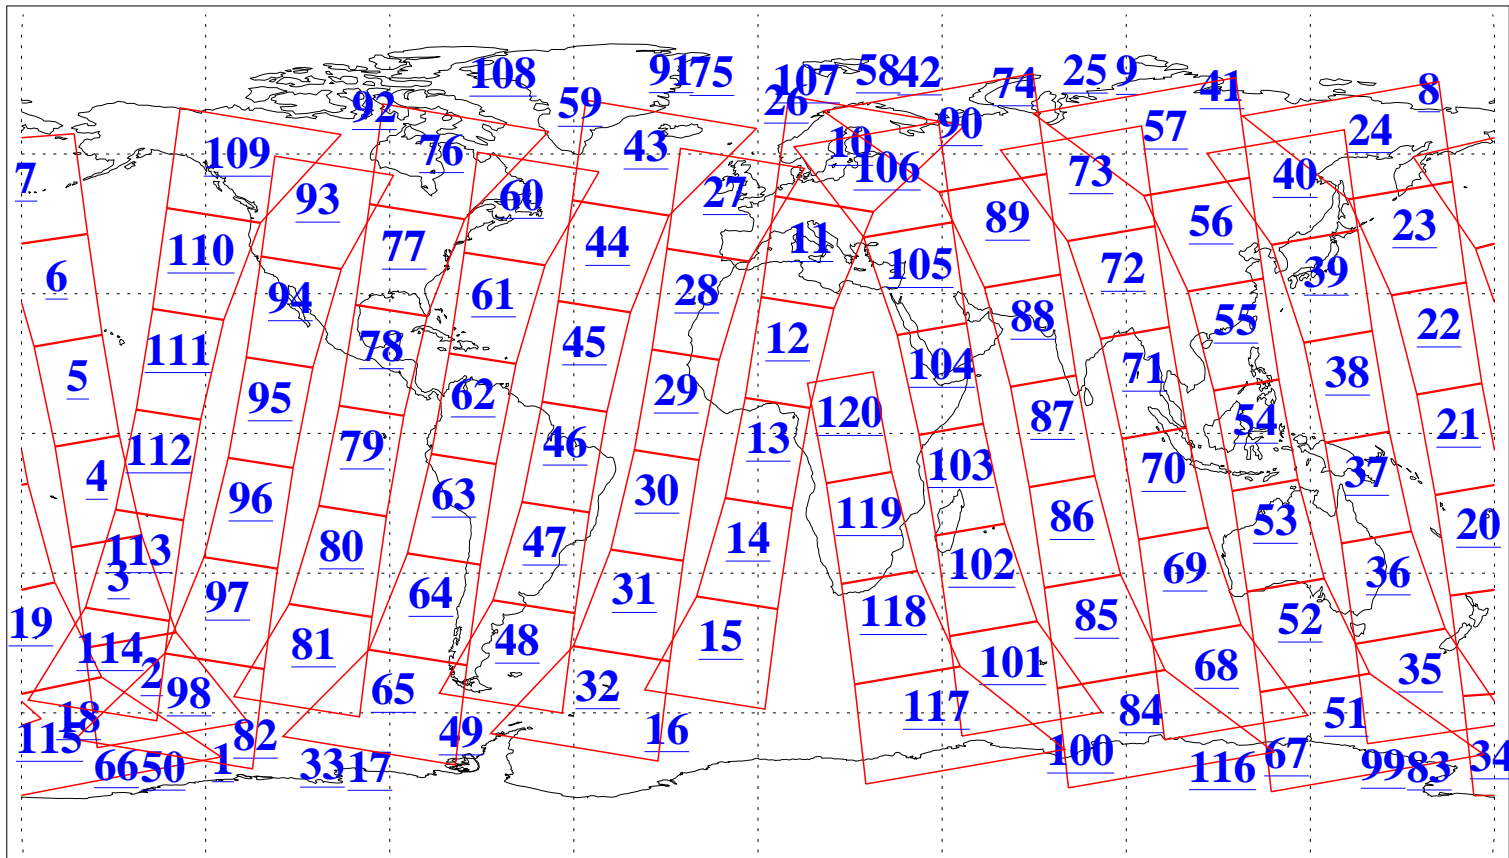

L1B Availability
AMSU Granules: 240
HSB Granules: 0
AIRS Granules: 240

29 Dec 2004
DoY 364
Aqua Day 970

Granules: 1 to 120

Granules: 121 to 240

Legend: AMSU Available, HSB Available, AIRS Available

L1B Availability
AMSU Granules: 240
HSB Granules: 0
AIRS Granules: 240

29 Dec 2004
DoY 364
Aqua Day 970

Ascending Granules

Descending Granules

Legend: AMSU Available, HSB Available, AIRS Available

L1B Availability
 AMSU Granules: 240
 HSB Granules: 0
 AIRS Granules: 240

29 Dec 2004
 DoY 364
 Aqua Day 970

Northern Hemisphere Granules

Southern Hemisphere Granules

Legend: AMSU Available, HSB Available, AIRS Available