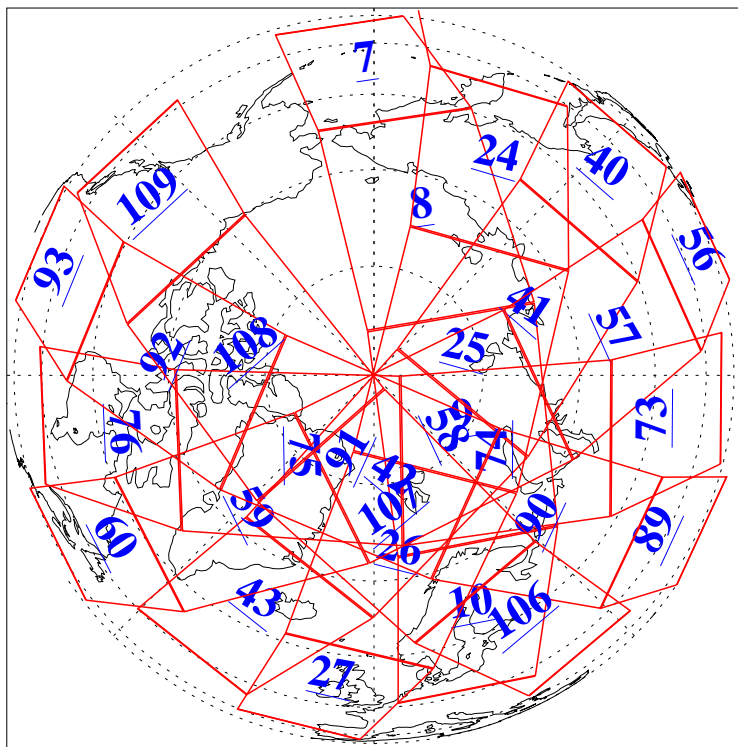

L1B Availability
AMSU Granules: 240
HSB Granules: 0
AIRS Granules: 240

29 Dec 2004
DoY 364
Aqua Day 970

Granules: 1 to 120

Granules: 121 to 240

Legend: AMSU Available, HSB Available, AIRS Available

L1B Availability
AMSU Granules: 240
HSB Granules: 0
AIRS Granules: 240

29 Dec 2004
DoY 364
Aqua Day 970

Ascending Granules

Descending Granules

Legend: AMSU Available, HSB Available, AIRS Available

L1B Availability
 AMSU Granules: 240
 HSB Granules: 0
 AIRS Granules: 240

29 Dec 2004
 DoY 364
 Aqua Day 970

Northern Hemisphere Granules

Southern Hemisphere Granules

Legend: AMSU Available, HSB Available, AIRS Available