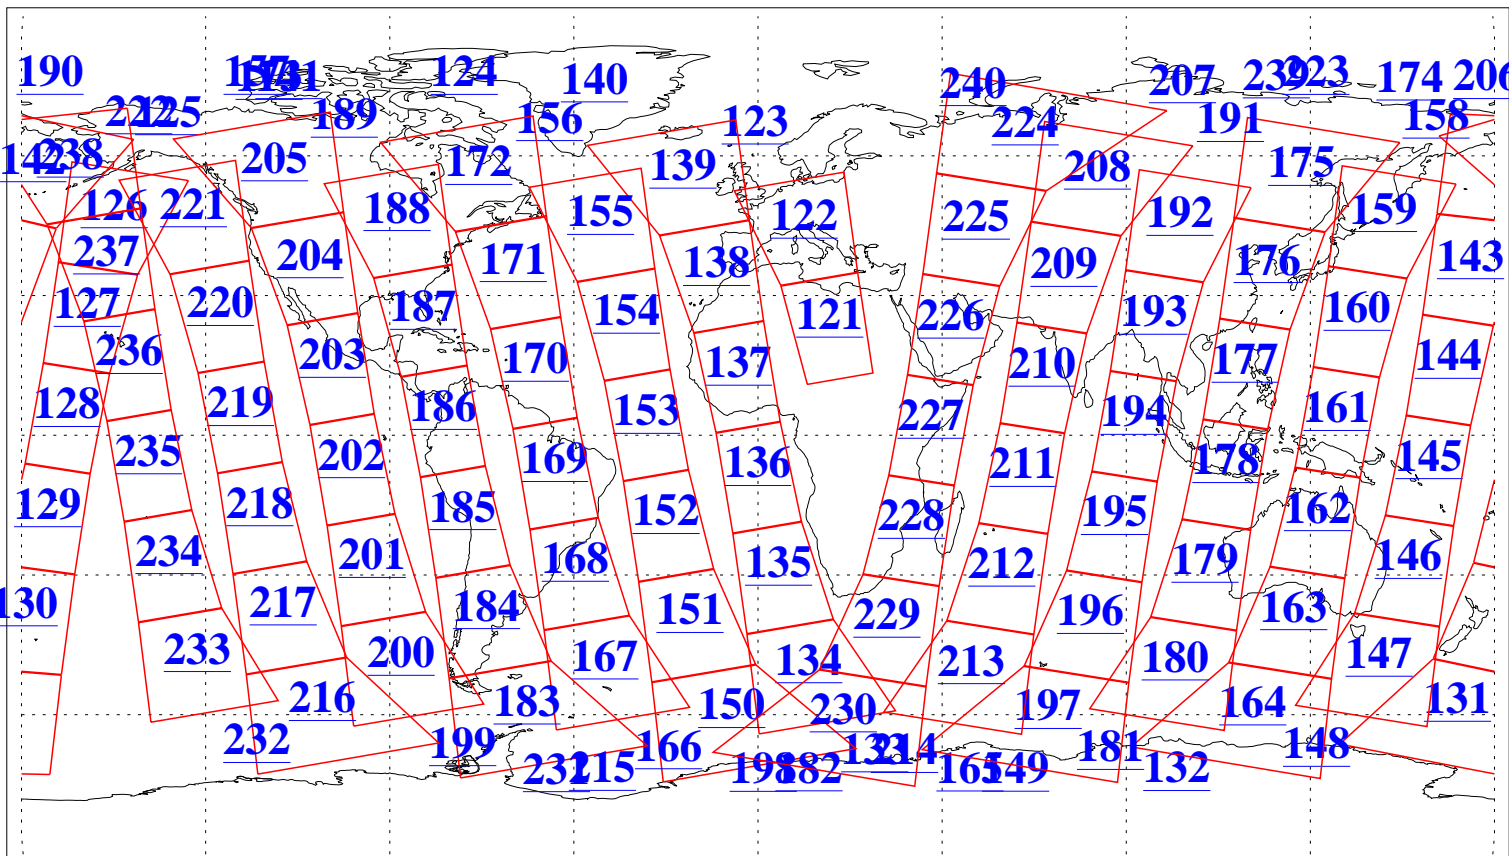

L1B Availability
AMSU Granules: 240
HSB Granules: 0
AIRS Granules: 240

29 Dec 2004
DoY 364
Aqua Day 970

Granules: 1 to 120

Granules: 121 to 240

Legend: AMSU Available, HSB Available, AIRS Available

L1B Availability
AMSU Granules: 240
HSB Granules: 0
AIRS Granules: 240

29 Dec 2004
DoY 364
Aqua Day 970

Ascending Granules

Descending Granules

Legend: AMSU Available, HSB Available, AIRS Available

L1B Availability
 AMSU Granules: 240
 HSB Granules: 0
 AIRS Granules: 240

29 Dec 2004
 DoY 364
 Aqua Day 970

Northern Hemisphere Granules

Southern Hemisphere Granules

Legend: AMSU Available, HSB Available, AIRS Available