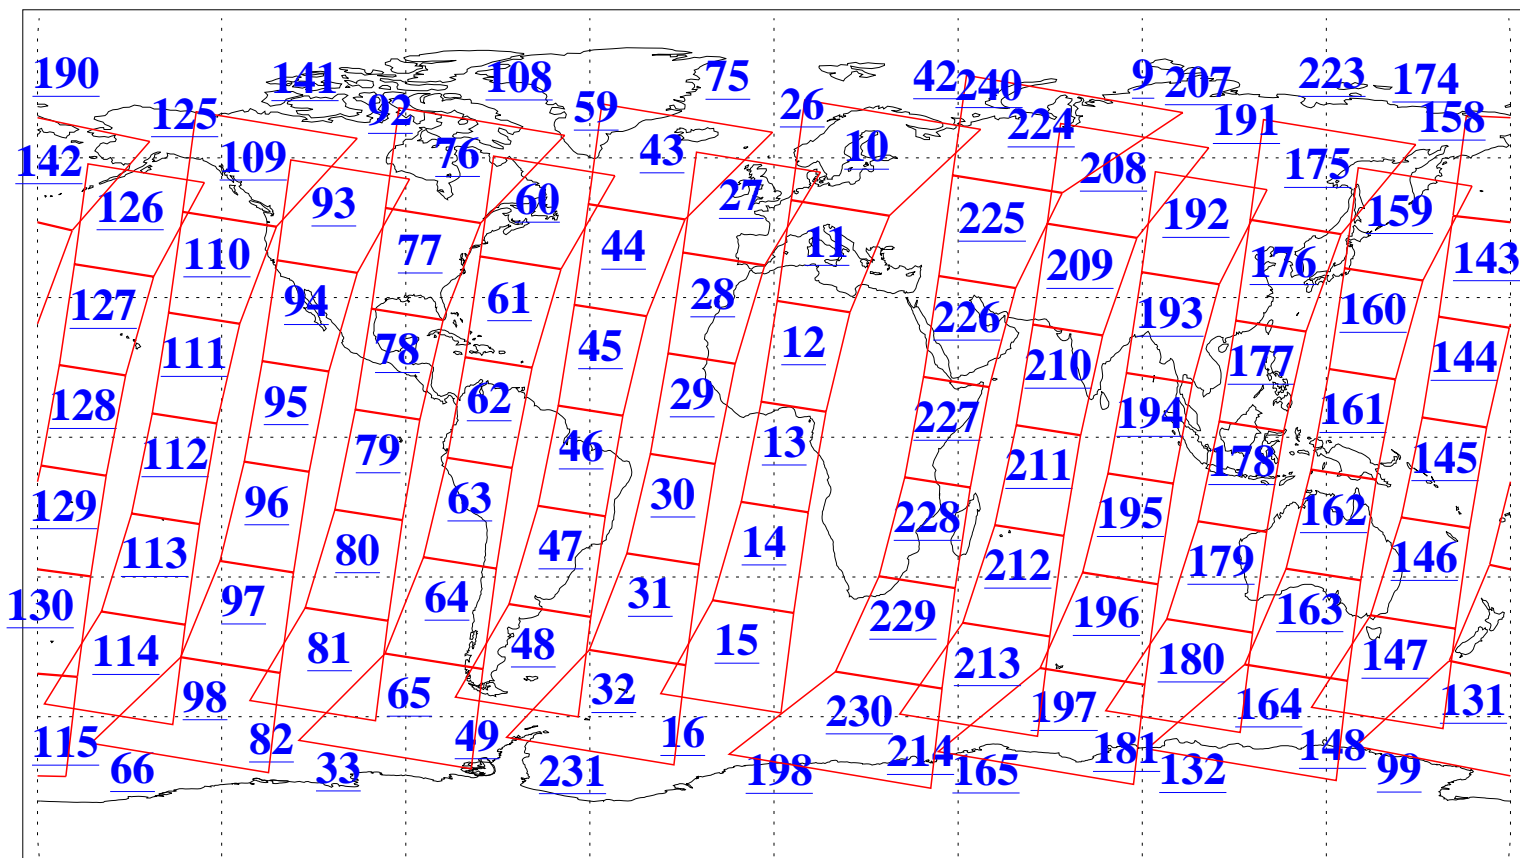

L1B Availability
AMSU Granules: 240
HSB Granules: 0
AIRS Granules: 240

29 Dec 2004
DoY 364
Aqua Day 970

Granules: 1 to 120

Granules: 121 to 240

Legend: AMSU Available, HSB Available, AIRS Available

L1B Availability
AMSU Granules: 240
HSB Granules: 0
AIRS Granules: 240

29 Dec 2004
DoY 364
Aqua Day 970

Ascending Granules

Descending Granules

Legend: AMSU Available, HSB Available, AIRS Available

L1B Availability
 AMSU Granules: 240
 HSB Granules: 0
 AIRS Granules: 240

29 Dec 2004
 DoY 364
 Aqua Day 970

Northern Hemisphere Granules

Southern Hemisphere Granules

Legend: AMSU Available, HSB Available, AIRS Available