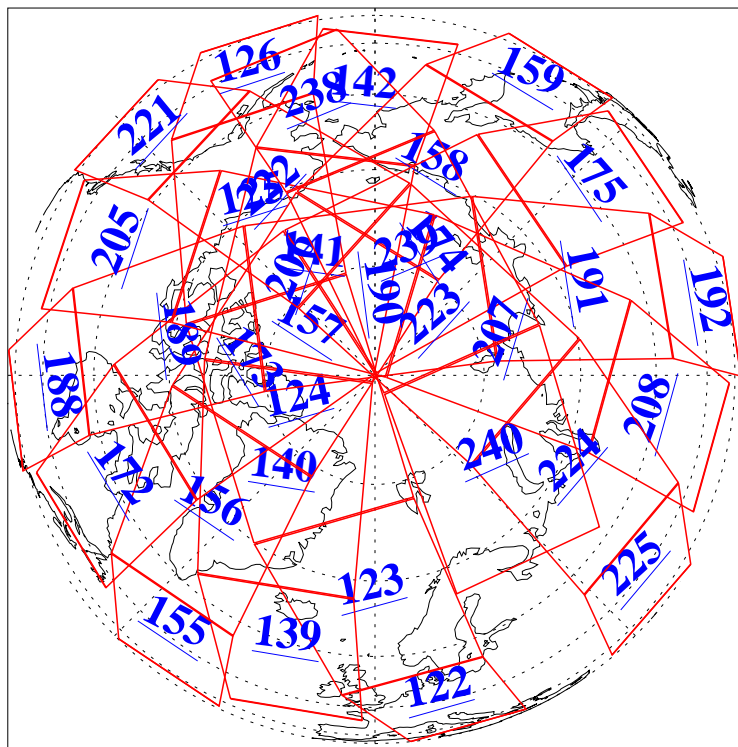

L1B Availability
AMSU Granules: 240
HSB Granules: 0
AIRS Granules: 240

29 Dec 2004
DoY 364
Aqua Day 970

Granules: 1 to 120

Granules: 121 to 240

Legend: AMSU Available, HSB Available, AIRS Available

L1B Availability
AMSU Granules: 240
HSB Granules: 0
AIRS Granules: 240

29 Dec 2004
DoY 364
Aqua Day 970

Ascending Granules

Descending Granules

Legend: AMSU Available, HSB Available, AIRS Available

L1B Availability
 AMSU Granules: 240
 HSB Granules: 0
 AIRS Granules: 240

29 Dec 2004
 DoY 364
 Aqua Day 970

Northern Hemisphere Granules

Southern Hemisphere Granules

Legend: AMSU Available, HSB Available, AIRS Available