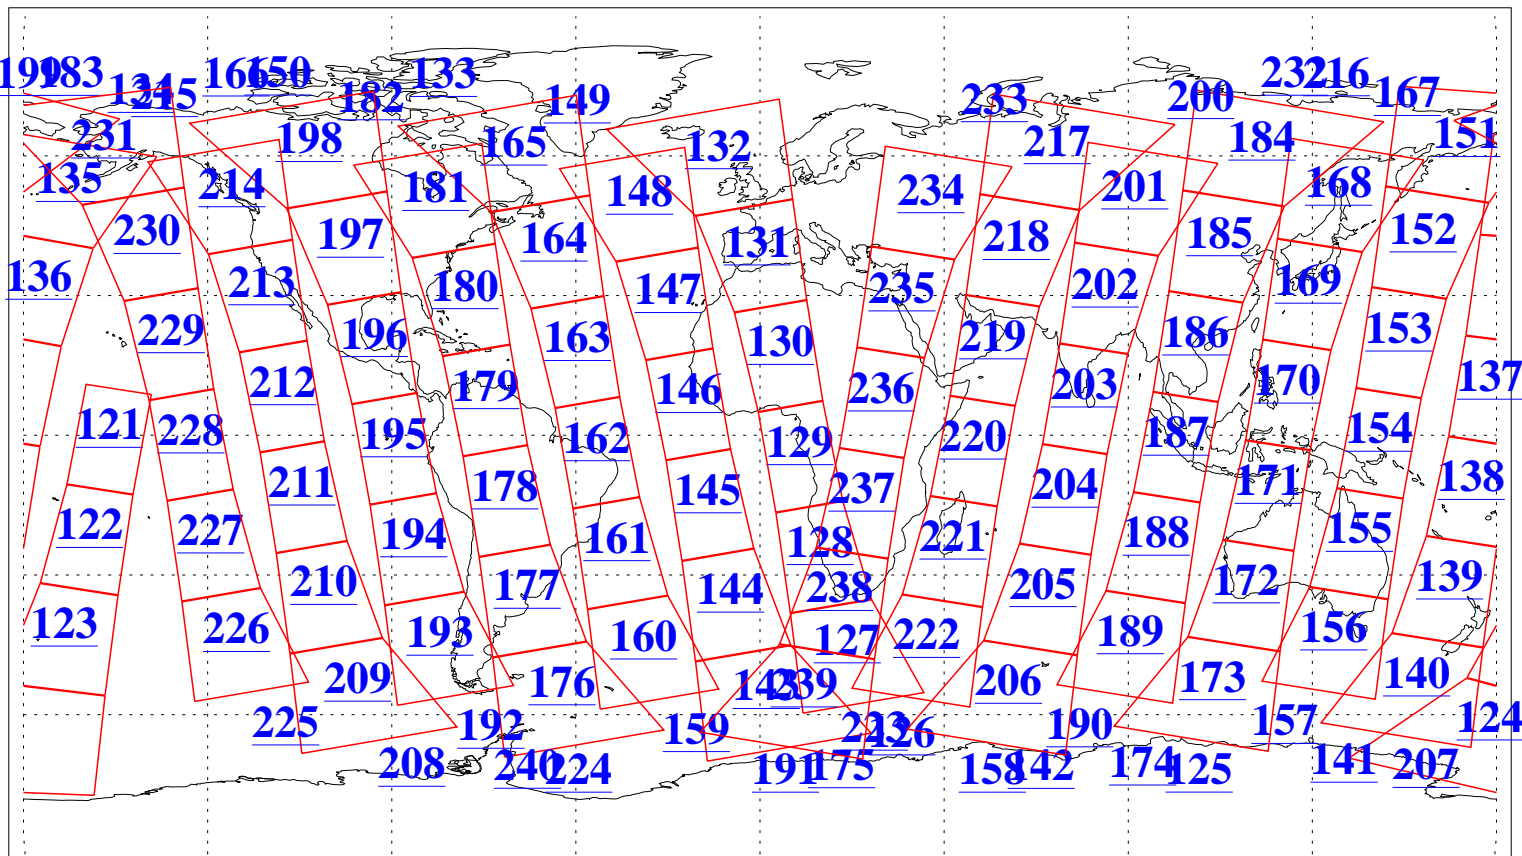

L1B Availability
AMSU Granules: 240
HSB Granules: 0
AIRS Granules: 240

28 Dec 2004
DoY 363
Aqua Day 969
Granules: 1 to 120

Granules: 121 to 240

Legend: AMSU Available, HSB Available, AIRS Available

L1B Availability
AMSU Granules: 240
HSB Granules: 0
AIRS Granules: 240

28 Dec 2004
DoY 363
Aqua Day 969

Ascending Granules

Descending Granules

Legend: AMSU Available, HSB Available, AIRS Available

L1B Availability
 AMSU Granules: 240
 HSB Granules: 0
 AIRS Granules: 240

28 Dec 2004
 DoY 363
 Aqua Day 969