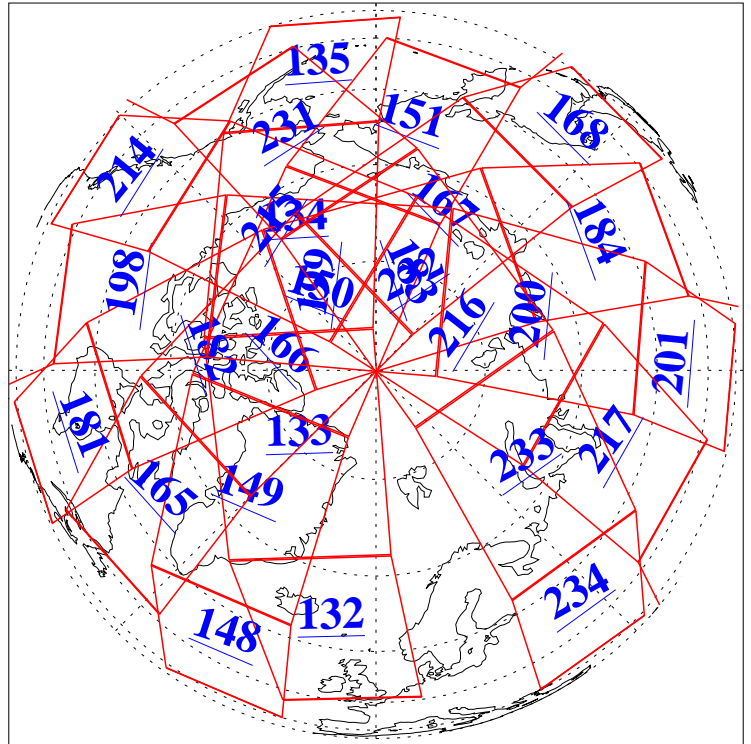

L1B Availability
AMSU Granules: 240
HSB Granules: 0
AIRS Granules: 240

28 Dec 2004
DoY 363
Aqua Day 969
Granules: 1 to 120

Granules: 121 to 240

Legend: AMSU Available, HSB Available, AIRS Available

L1B Availability
AMSU Granules: 240
HSB Granules: 0
AIRS Granules: 240

28 Dec 2004
DoY 363
Aqua Day 969

Ascending Granules

Descending Granules

Legend: AMSU Available, HSB Available, AIRS Available

L1B Availability
 AMSU Granules: 240
 HSB Granules: 0
 AIRS Granules: 240

28 Dec 2004
 DoY 363
 Aqua Day 969

Northern Hemisphere Granules

Southern Hemisphere Granules

Legend: AMSU Available, HSB Available, AIRS Available