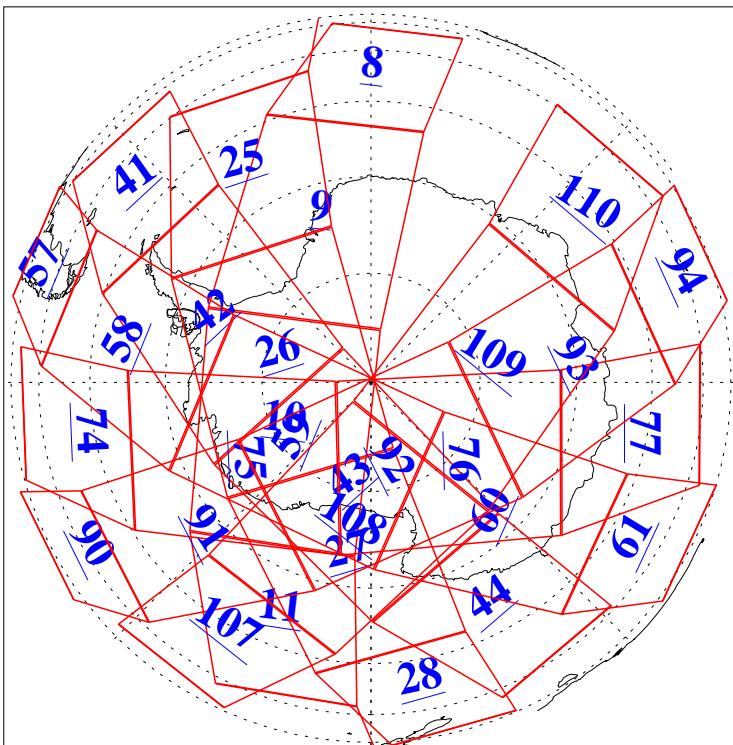

L1B Availability
AMSU Granules: 240
HSB Granules: 0
AIRS Granules: 240

28 Dec 2004
DoY 363
Aqua Day 969
Granules: 1 to 120

Granules: 121 to 240

Legend: AMSU Available, HSB Available, AIRS Available

L1B Availability
AMSU Granules: 240
HSB Granules: 0
AIRS Granules: 240

28 Dec 2004
DoY 363
Aqua Day 969

Ascending Granules

Descending Granules

Legend: AMSU Available, HSB Available, AIRS Available

L1B Availability
 AMSU Granules: 240
 HSB Granules: 0
 AIRS Granules: 240

28 Dec 2004
 DoY 363
 Aqua Day 969

Northern Hemisphere Granules

Southern Hemisphere Granules

Legend: AMSU Available, HSB Available, AIRS Available