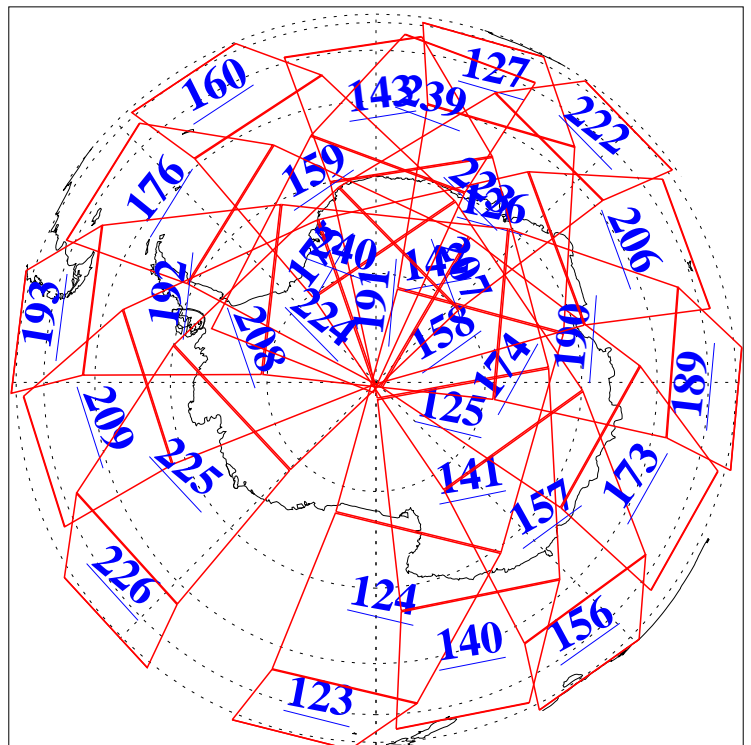

L1B Availability
AMSU Granules: 240
HSB Granules: 0
AIRS Granules: 240

28 Dec 2004
DoY 363
Aqua Day 969
Granules: 1 to 120

Granules: 121 to 240

Legend: AMSU Available, HSB Available, AIRS Available

L1B Availability
AMSU Granules: 240
HSB Granules: 0
AIRS Granules: 240

28 Dec 2004
DoY 363
Aqua Day 969

Ascending Granules

Descending Granules

Legend: AMSU Available, HSB Available, AIRS Available

L1B Availability
 AMSU Granules: 240
 HSB Granules: 0
 AIRS Granules: 240

28 Dec 2004
 DoY 363
 Aqua Day 969

Northern Hemisphere Granules

Southern Hemisphere Granules

Legend: AMSU Available, HSB Available, AIRS Available