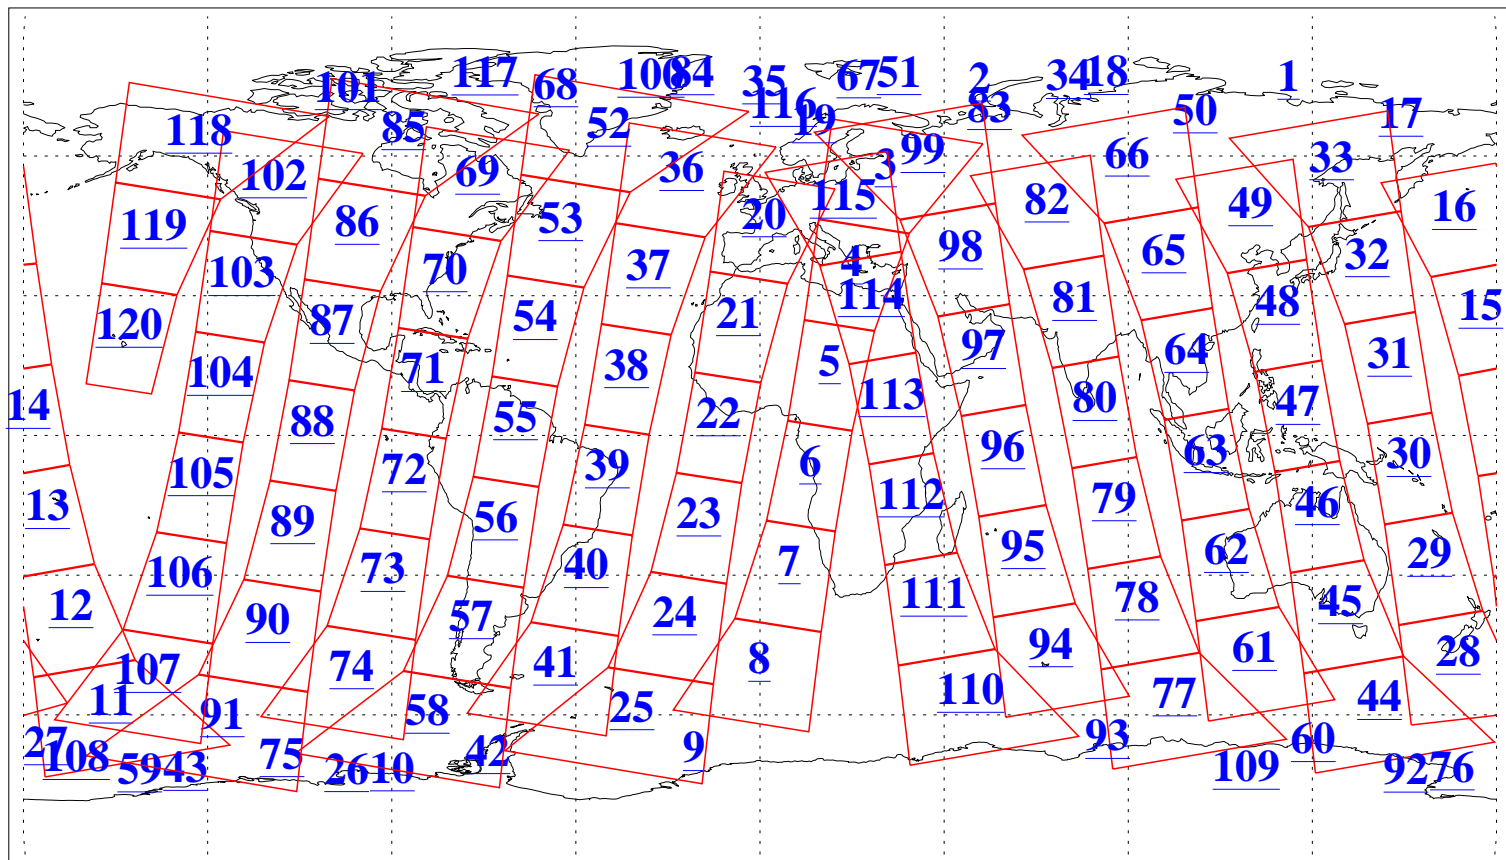

L1B Availability
AMSU Granules: 240
HSB Granules: 0
AIRS Granules: 240

28 Dec 2004
DoY 363
Aqua Day 969
Granules: 1 to 120

Granules: 121 to 240

Legend: AMSU Available, HSB Available, AIRS Available

L1B Availability
AMSU Granules: 240
HSB Granules: 0
AIRS Granules: 240

28 Dec 2004
DoY 363
Aqua Day 969

Ascending Granules

Descending Granules

Legend: AMSU Available, HSB Available, AIRS Available

L1B Availability
 AMSU Granules: 240
 HSB Granules: 0
 AIRS Granules: 240

28 Dec 2004
 DoY 363
 Aqua Day 969

Northern Hemisphere Granules

Southern Hemisphere Granules

Legend: AMSU Available, HSB Available, AIRS Available