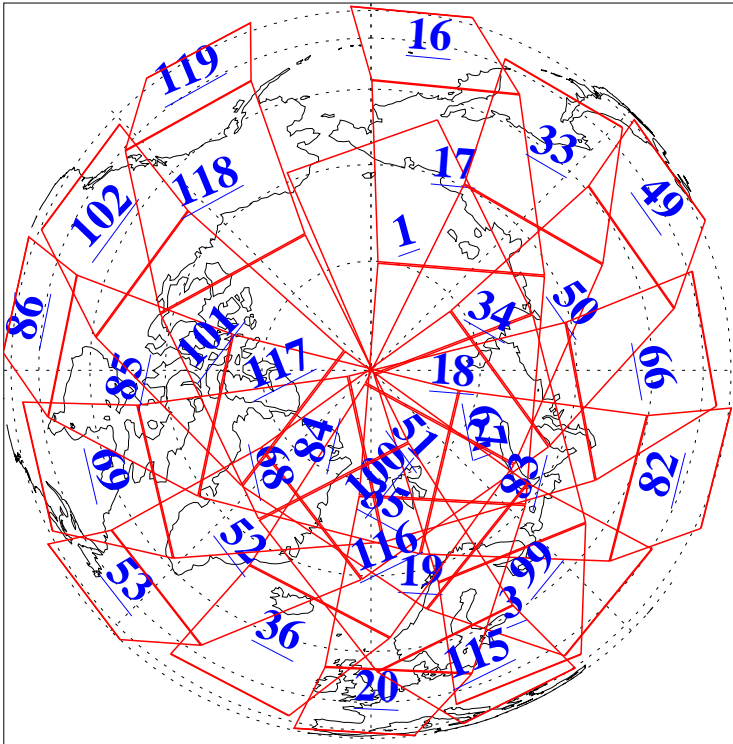

L1B Availability
AMSU Granules: 240
HSB Granules: 0
AIRS Granules: 240

28 Dec 2004
DoY 363
Aqua Day 969
Granules: 1 to 120

Granules: 121 to 240

Legend: AMSU Available, HSB Available, AIRS Available

L1B Availability
AMSU Granules: 240
HSB Granules: 0
AIRS Granules: 240

28 Dec 2004
DoY 363
Aqua Day 969

Ascending Granules

Descending Granules

Legend: AMSU Available, HSB Available, AIRS Available

L1B Availability
 AMSU Granules: 240
 HSB Granules: 0
 AIRS Granules: 240

28 Dec 2004
 DoY 363
 Aqua Day 969

Northern Hemisphere Granules

Southern Hemisphere Granules

Legend: AMSU Available, HSB Available, AIRS Available