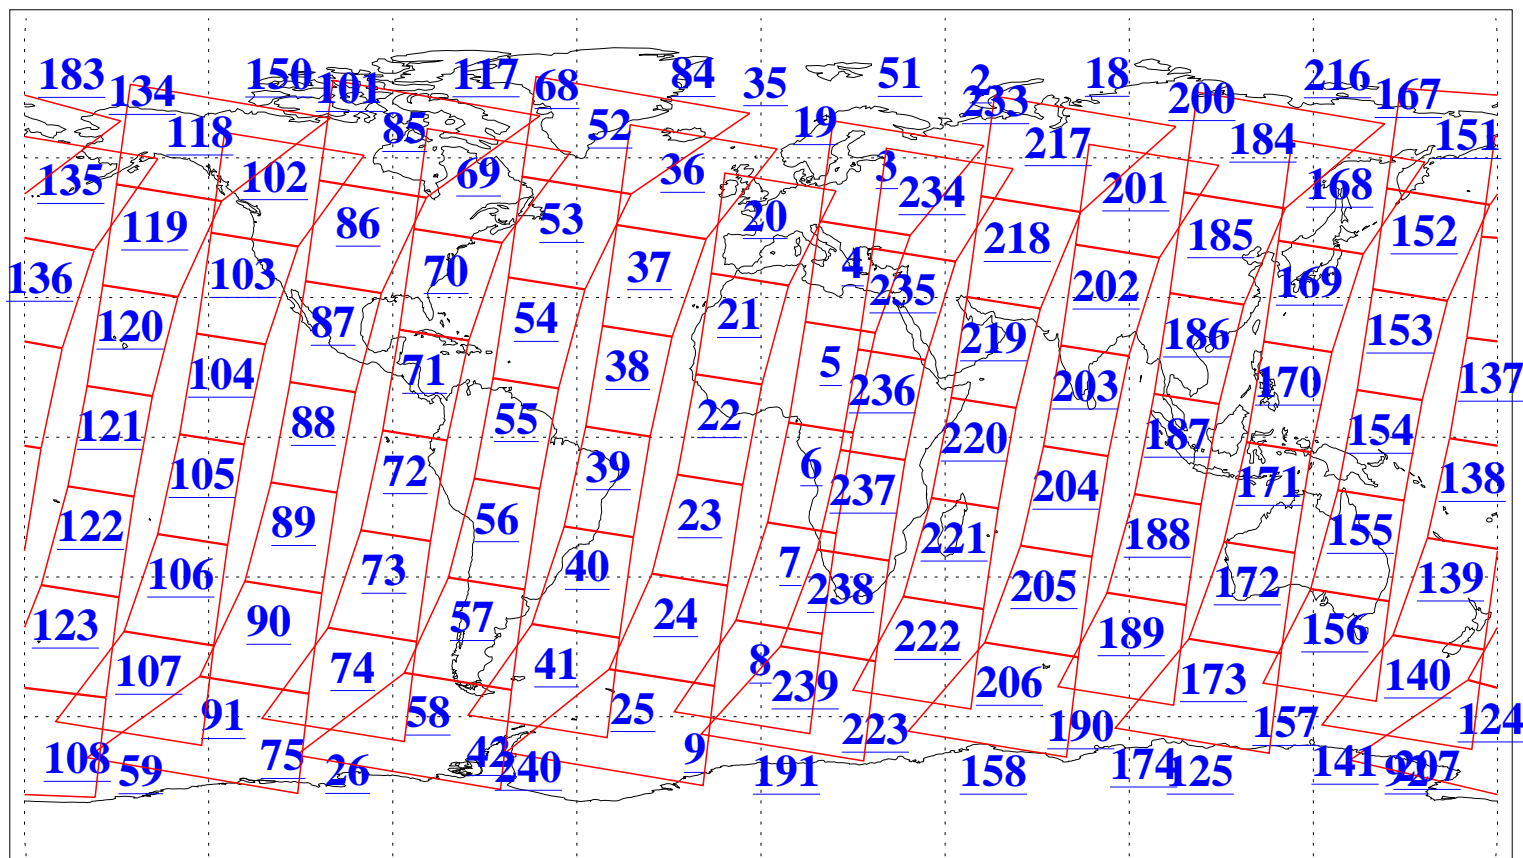

L1B Availability
AMSU Granules: 240
HSB Granules: 0
AIRS Granules: 240

28 Dec 2004
DoY 363
Aqua Day 969
Granules: 1 to 120

Granules: 121 to 240

Legend: AMSU Available, HSB Available, AIRS Available

L1B Availability
AMSU Granules: 240
HSB Granules: 0
AIRS Granules: 240

28 Dec 2004
DoY 363
Aqua Day 969

Ascending Granules

Descending Granules

Legend: AMSU Available, HSB Available, AIRS Available

L1B Availability
 AMSU Granules: 240
 HSB Granules: 0
 AIRS Granules: 240

28 Dec 2004
 DoY 363
 Aqua Day 969

Northern Hemisphere Granules

Southern Hemisphere Granules

Legend: AMSU Available, HSB Available, AIRS Available