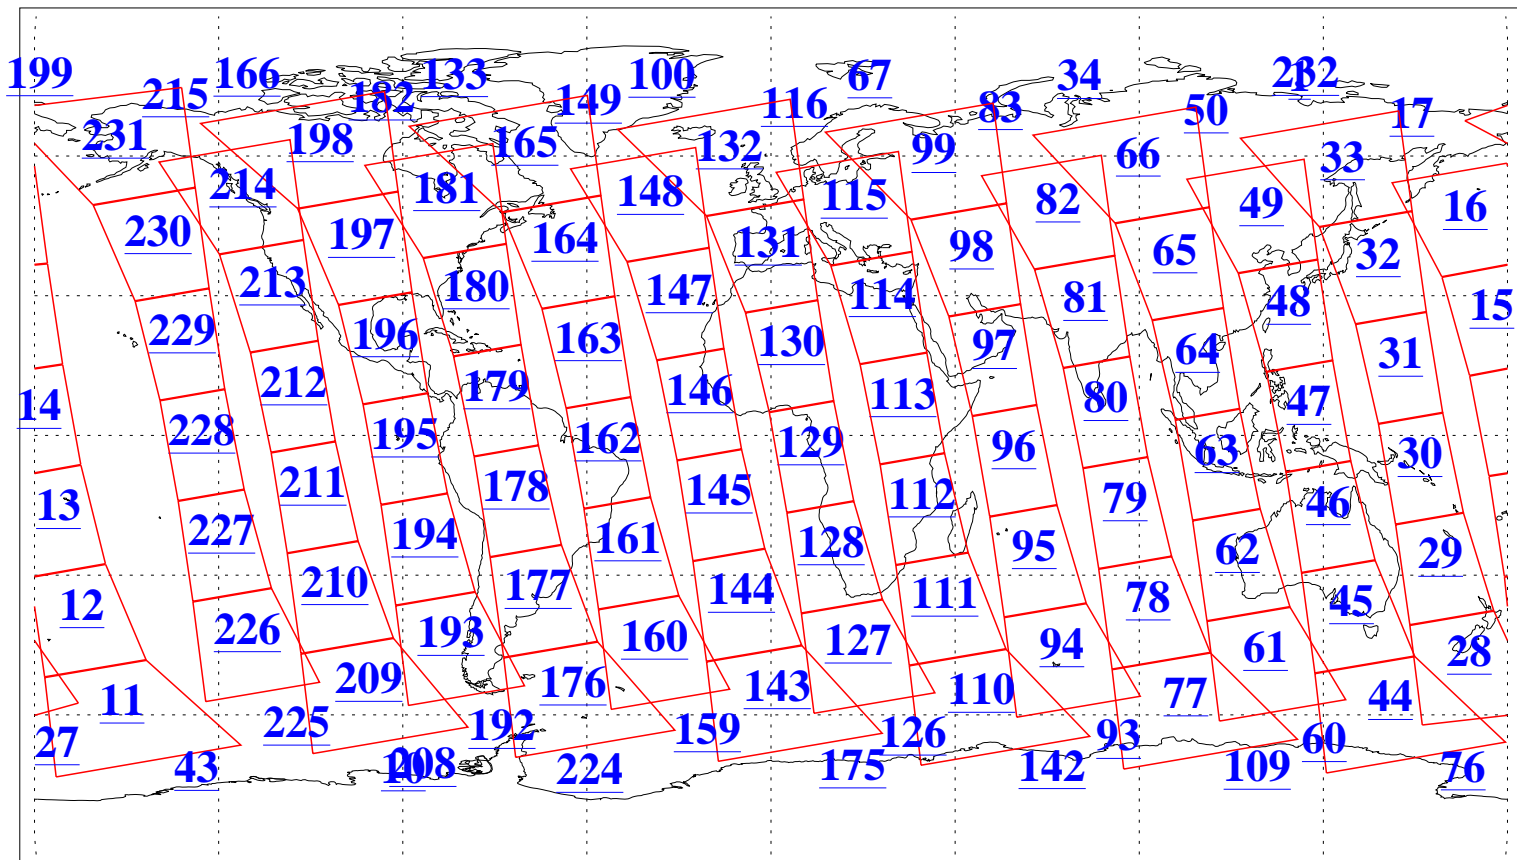

L1B Availability
AMSU Granules: 240
HSB Granules: 0
AIRS Granules: 240

28 Dec 2004
DoY 363
Aqua Day 969
Granules: 1 to 120

Granules: 121 to 240

Legend: AMSU Available, HSB Available, AIRS Available

L1B Availability
AMSU Granules: 240
HSB Granules: 0
AIRS Granules: 240

28 Dec 2004
DoY 363
Aqua Day 969

Ascending Granules

Descending Granules

Legend: AMSU Available, HSB Available, AIRS Available

L1B Availability
 AMSU Granules: 240
 HSB Granules: 0
 AIRS Granules: 240

28 Dec 2004
 DoY 363
 Aqua Day 969

Northern Hemisphere Granules

Southern Hemisphere Granules

Legend: AMSU Available, HSB Available, AIRS Available