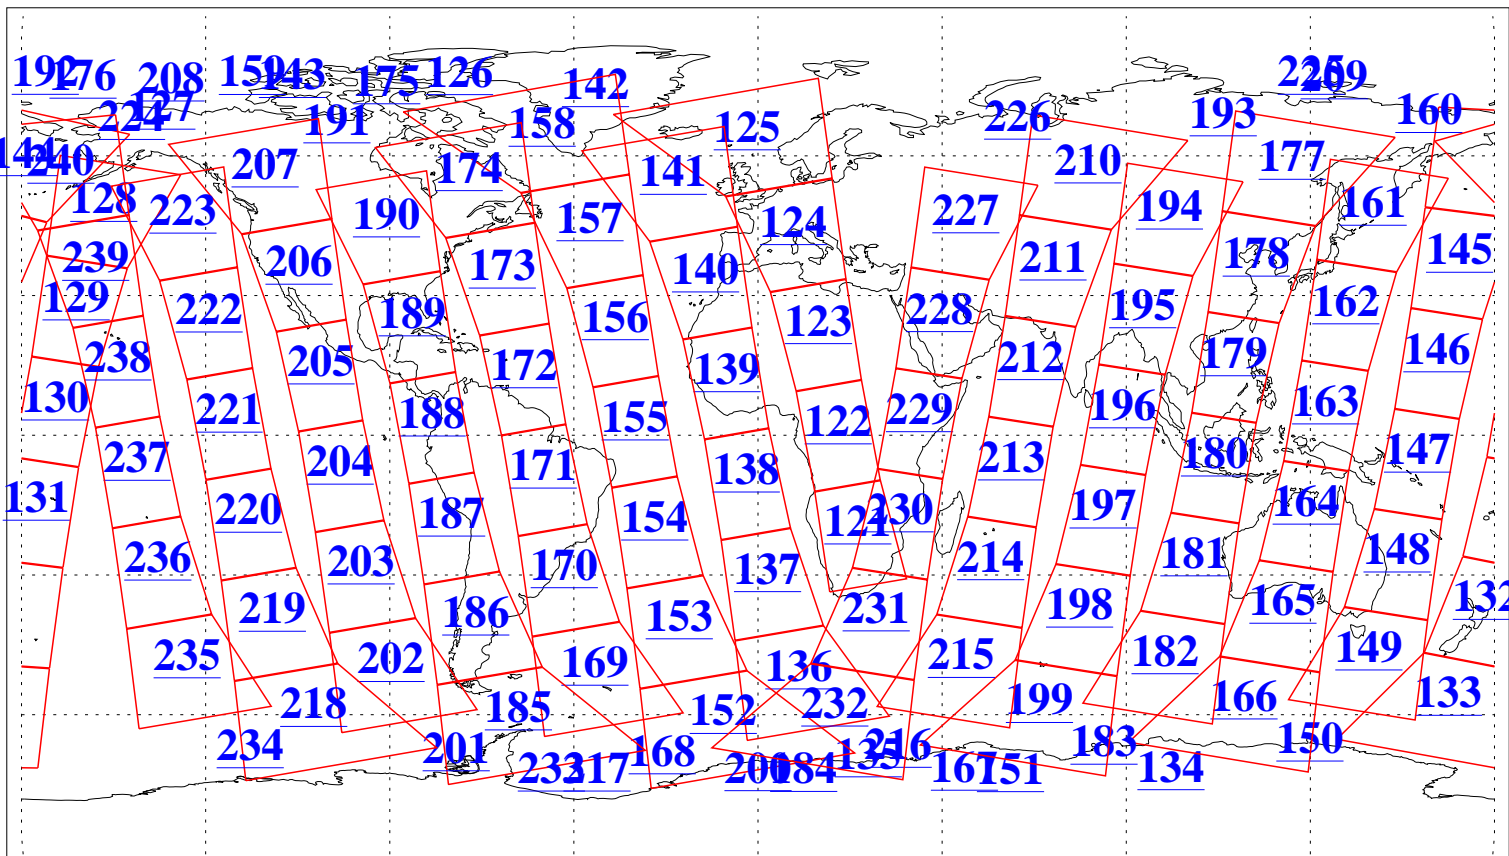

L1B Availability
AMSU Granules: 240
HSB Granules: 0
AIRS Granules: 240

27 Dec 2004
DoY 362
Aqua Day 968
Granules: 1 to 120

Granules: 121 to 240

Legend: AMSU Available, HSB Available, AIRS Available

L1B Availability
AMSU Granules: 240
HSB Granules: 0
AIRS Granules: 240

27 Dec 2004
DoY 362
Aqua Day 968

Ascending Granules

Descending Granules

Legend: AMSU Available, HSB Available, AIRS Available

L1B Availability
 AMSU Granules: 240
 HSB Granules: 0
 AIRS Granules: 240

27 Dec 2004
 DoY 362
 Aqua Day 968

Northern Hemisphere Granules

Southern Hemisphere Granules

Legend: AMSU Available, HSB Available, AIRS Available