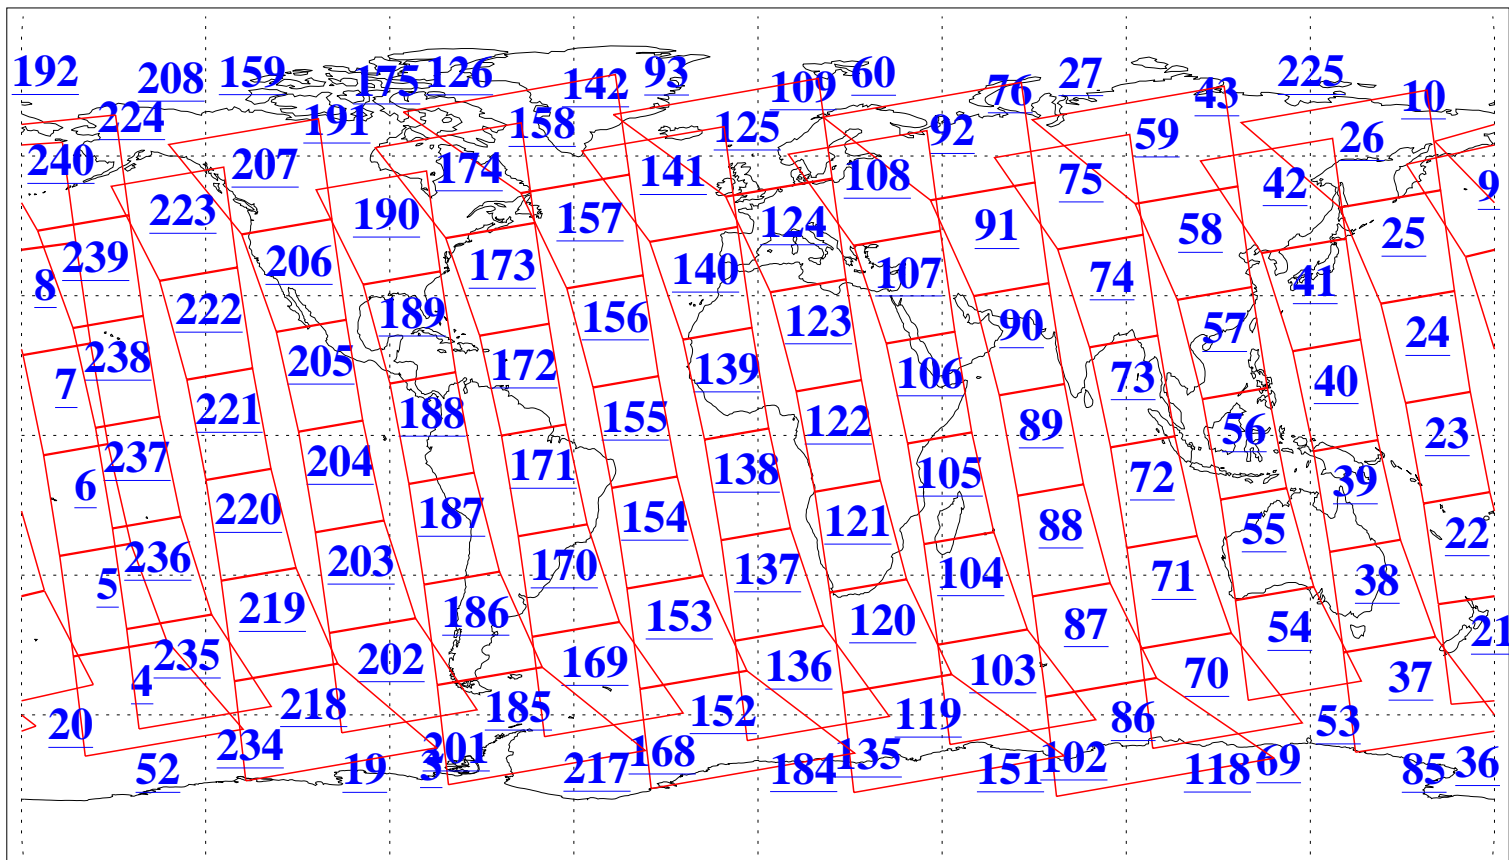

L1B Availability
AMSU Granules: 240
HSB Granules: 0
AIRS Granules: 240

27 Dec 2004
DoY 362
Aqua Day 968
Granules: 1 to 120

Granules: 121 to 240

Legend: AMSU Available, HSB Available, AIRS Available

L1B Availability
AMSU Granules: 240
HSB Granules: 0
AIRS Granules: 240

27 Dec 2004
DoY 362
Aqua Day 968

Ascending Granules

Descending Granules

Legend: AMSU Available, HSB Available, AIRS Available

L1B Availability
 AMSU Granules: 240
 HSB Granules: 0
 AIRS Granules: 240

27 Dec 2004
 DoY 362
 Aqua Day 968

Northern Hemisphere Granules

Southern Hemisphere Granules

Legend: AMSU Available, HSB Available, AIRS Available