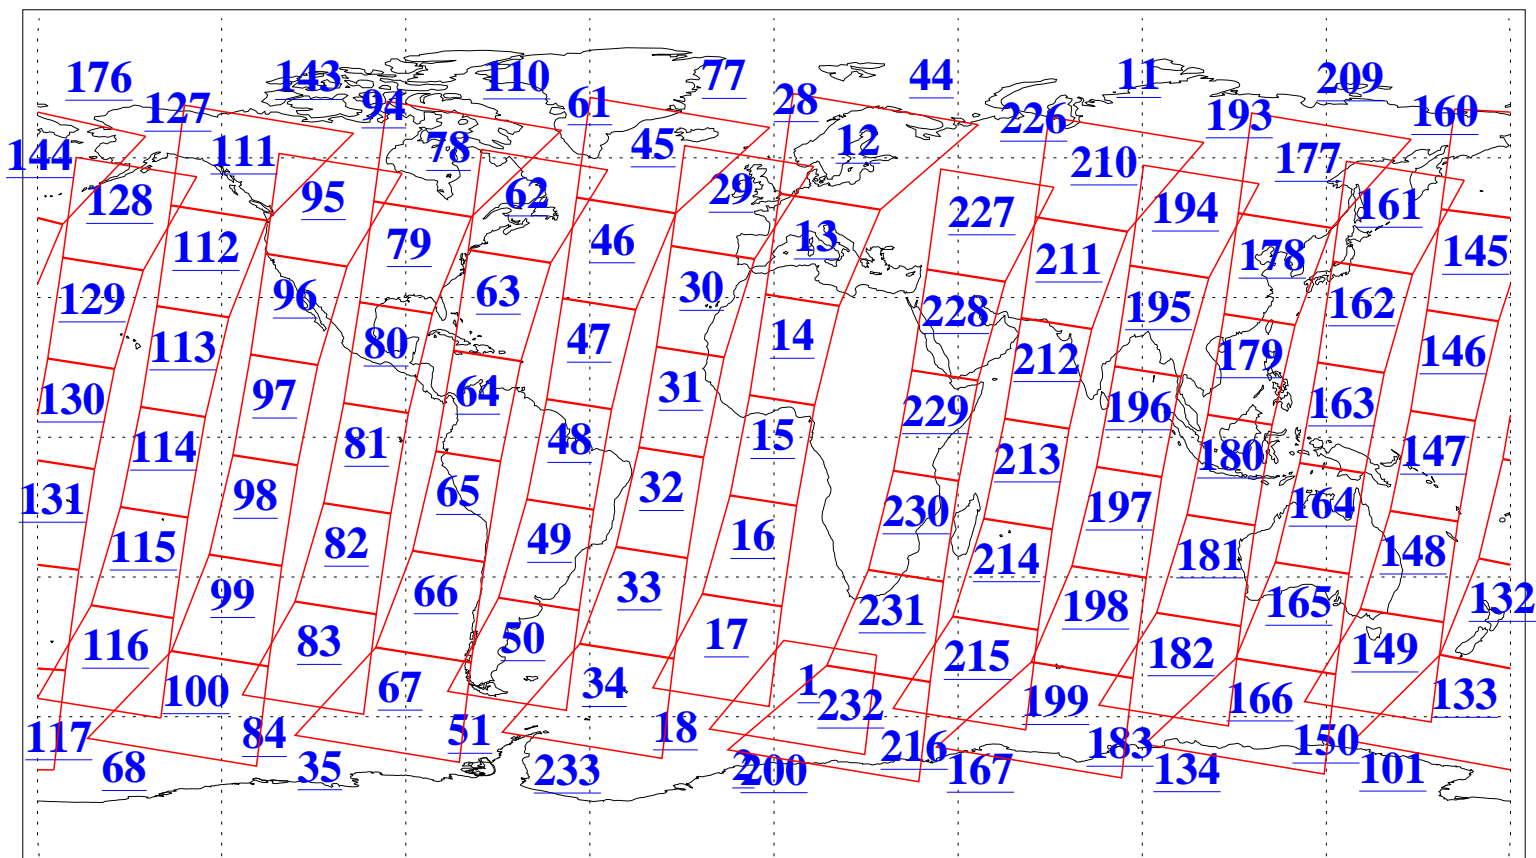

L1B Availability
AMSU Granules: 240
HSB Granules: 0
AIRS Granules: 240

27 Dec 2004
DoY 362
Aqua Day 968
Granules: 1 to 120

Granules: 121 to 240

Legend: AMSU Available, HSB Available, AIRS Available

L1B Availability
AMSU Granules: 240
HSB Granules: 0
AIRS Granules: 240

27 Dec 2004
DoY 362
Aqua Day 968

Ascending Granules

Descending Granules

Legend: AMSU Available, HSB Available, AIRS Available

L1B Availability
 AMSU Granules: 240
 HSB Granules: 0
 AIRS Granules: 240

27 Dec 2004
 DoY 362
 Aqua Day 968

Northern Hemisphere Granules

Southern Hemisphere Granules

Legend: AMSU Available, HSB Available, AIRS Available