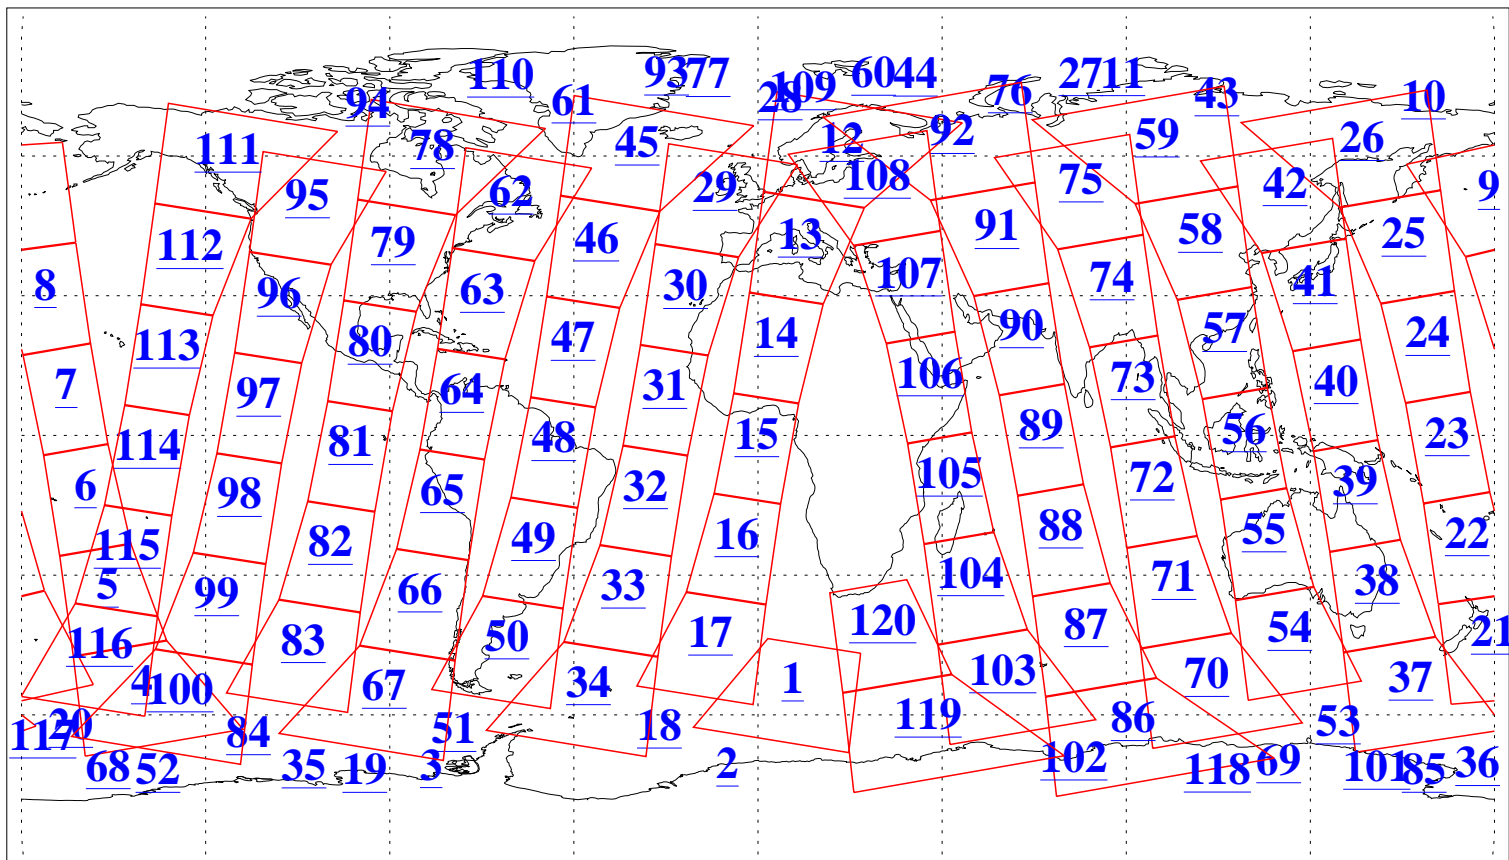

L1B Availability
AMSU Granules: 240
HSB Granules: 0
AIRS Granules: 240

27 Dec 2004
DoY 362
Aqua Day 968
Granules: 1 to 120

Granules: 121 to 240

Legend: AMSU Available, HSB Available, AIRS Available

L1B Availability
AMSU Granules: 240
HSB Granules: 0
AIRS Granules: 240

27 Dec 2004
DoY 362
Aqua Day 968

Ascending Granules

Descending Granules

Legend: AMSU Available, HSB Available, AIRS Available

L1B Availability
 AMSU Granules: 240
 HSB Granules: 0
 AIRS Granules: 240

27 Dec 2004
 DoY 362
 Aqua Day 968

Northern Hemisphere Granules

Southern Hemisphere Granules

Legend: AMSU Available, HSB Available, AIRS Available