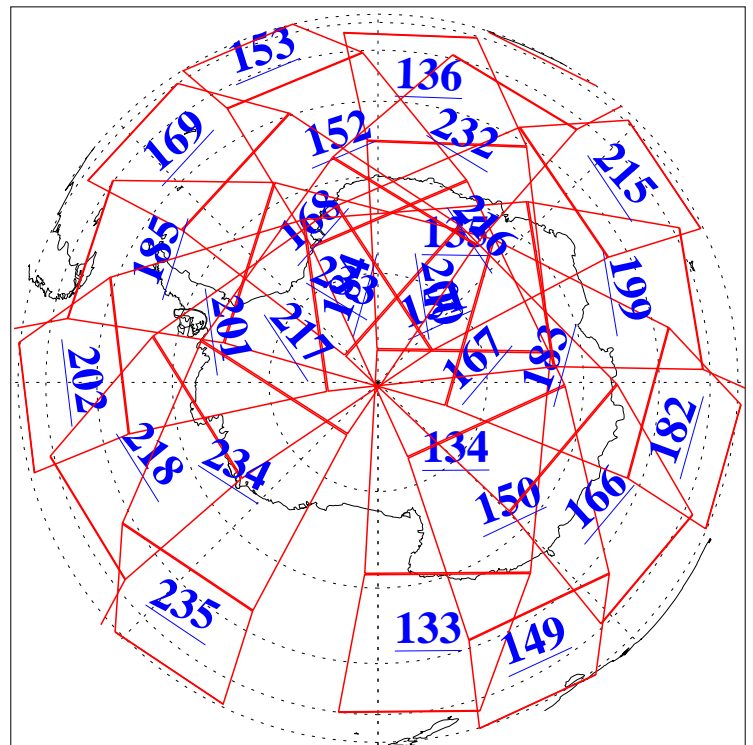

L1B Availability
AMSU Granules: 240
HSB Granules: 0
AIRS Granules: 240

27 Dec 2004
DoY 362
Aqua Day 968
Granules: 1 to 120

Granules: 121 to 240

Legend: AMSU Available, HSB Available, AIRS Available

L1B Availability
AMSU Granules: 240
HSB Granules: 0
AIRS Granules: 240

27 Dec 2004
DoY 362
Aqua Day 968

Ascending Granules

Descending Granules

Legend: AMSU Available, HSB Available, AIRS Available

L1B Availability
 AMSU Granules: 240
 HSB Granules: 0
 AIRS Granules: 240

27 Dec 2004
 DoY 362
 Aqua Day 968

Northern Hemisphere Granules

Southern Hemisphere Granules

Legend: AMSU Available, HSB Available, AIRS Available