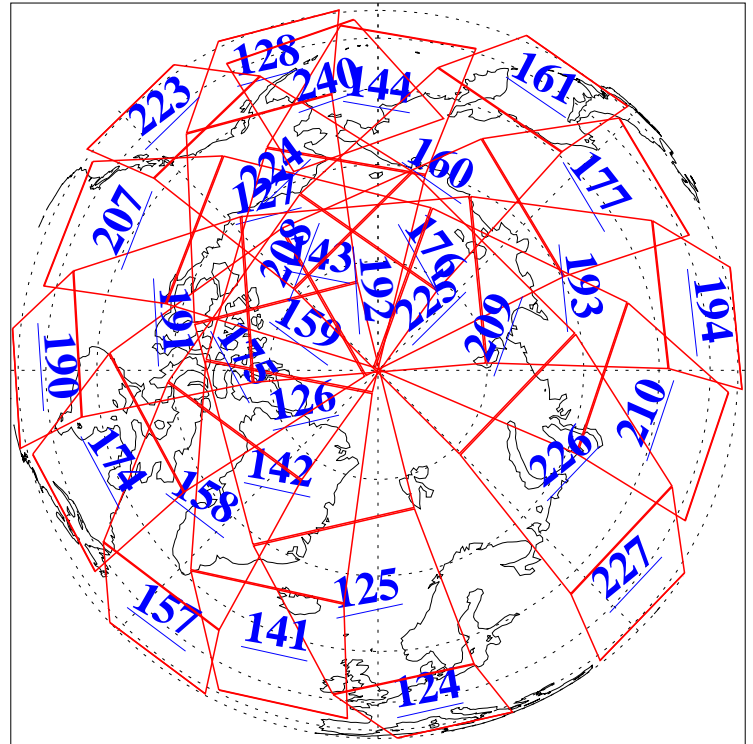

27 Dec 2004
DoY 362
Aqua Day 968

Ascending Granules

Descending Granules

Legend: AMSU Available, HSB Available, AIRS Available

L1B Availability
 AMSU Granules: 240
 HSB Granules: 0
 AIRS Granules: 240

27 Dec 2004
 DoY 362
 Aqua Day 968

Northern Hemisphere Granules

Southern Hemisphere Granules

Legend: AMSU Available, HSB Available, AIRS Available