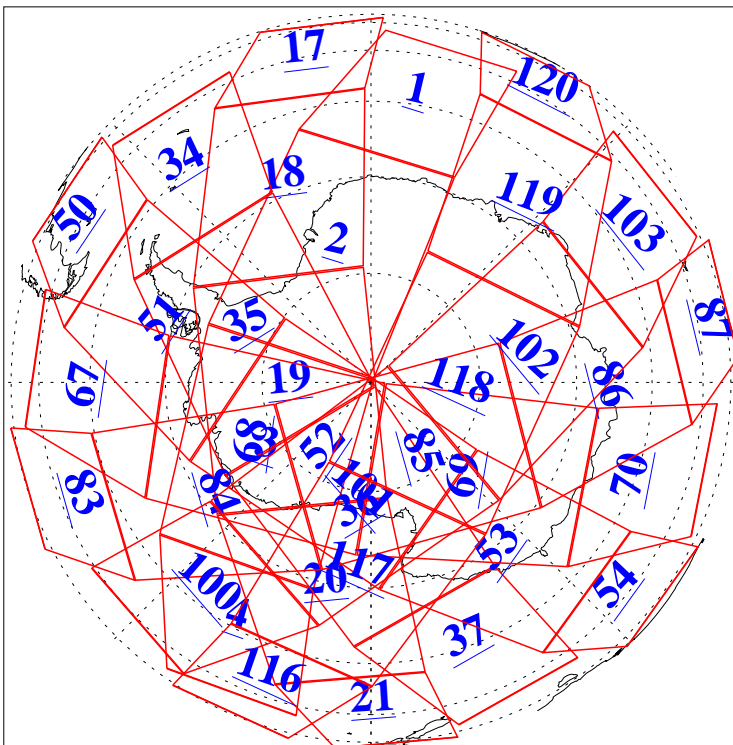

L1B Availability
AMSU Granules: 240
HSB Granules: 0
AIRS Granules: 240

27 Dec 2004
DoY 362
Aqua Day 968
Granules: 1 to 120

Granules: 121 to 240

Legend: AMSU Available, HSB Available, AIRS Available

L1B Availability
AMSU Granules: 240
HSB Granules: 0
AIRS Granules: 240

27 Dec 2004
DoY 362
Aqua Day 968

Ascending Granules

Descending Granules

Legend: AMSU Available, HSB Available, AIRS Available

L1B Availability
 AMSU Granules: 240
 HSB Granules: 0
 AIRS Granules: 240

27 Dec 2004
 DoY 362
 Aqua Day 968

Northern Hemisphere Granules

Southern Hemisphere Granules

Legend: AMSU Available, HSB Available, AIRS Available