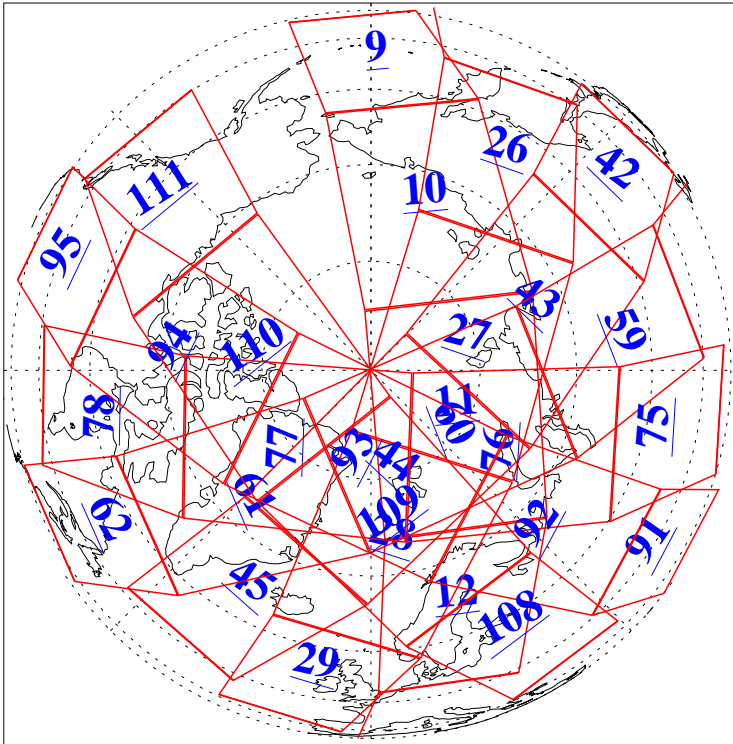

L1B Availability
AMSU Granules: 240
HSB Granules: 0
AIRS Granules: 240

27 Dec 2004
DoY 362
Aqua Day 968
Granules: 1 to 120

Granules: 121 to 240

Legend: AMSU Available, HSB Available, AIRS Available

L1B Availability
AMSU Granules: 240
HSB Granules: 0
AIRS Granules: 240

27 Dec 2004
DoY 362
Aqua Day 968

Ascending Granules

Descending Granules

Legend: AMSU Available, HSB Available, AIRS Available

L1B Availability
 AMSU Granules: 240
 HSB Granules: 0
 AIRS Granules: 240

27 Dec 2004
 DoY 362
 Aqua Day 968

Northern Hemisphere Granules

Southern Hemisphere Granules

Legend: AMSU Available, HSB Available, AIRS Available