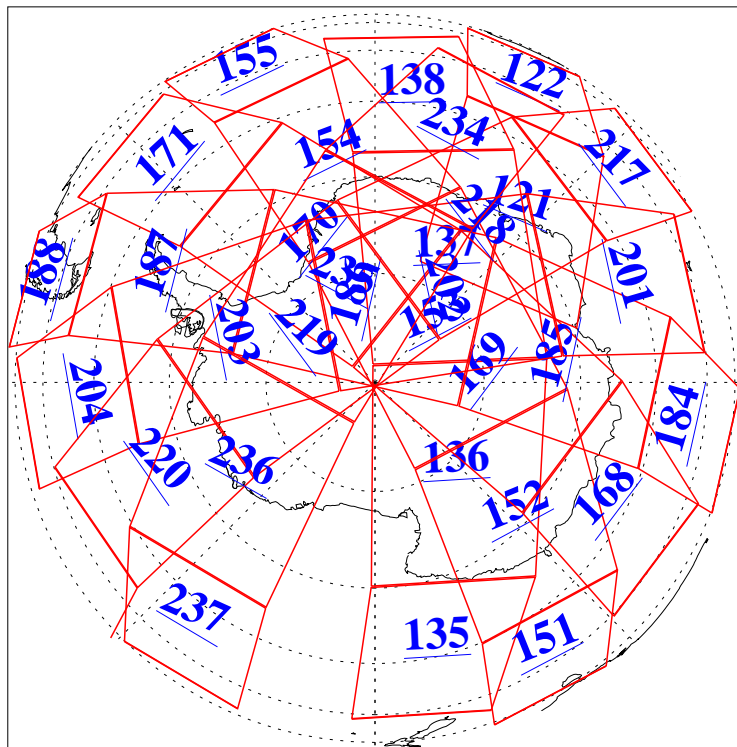

L1B Availability
AMSU Granules: 240
HSB Granules: 0
AIRS Granules: 240

25 Dec 2004
DoY 360
Aqua Day 966
Granules: 1 to 120

Granules: 121 to 240

Legend: AMSU Available, HSB Available, AIRS Available

L1B Availability
AMSU Granules: 240
HSB Granules: 0
AIRS Granules: 240

25 Dec 2004
DoY 360
Aqua Day 966

Ascending Granules

Descending Granules

Legend: AMSU Available, HSB Available, AIRS Available

L1B Availability
 AMSU Granules: 240
 HSB Granules: 0
 AIRS Granules: 240

25 Dec 2004
 DoY 360
 Aqua Day 966

Northern Hemisphere Granules

Southern Hemisphere Granules

Legend: AMSU Available, HSB Available, AIRS Available