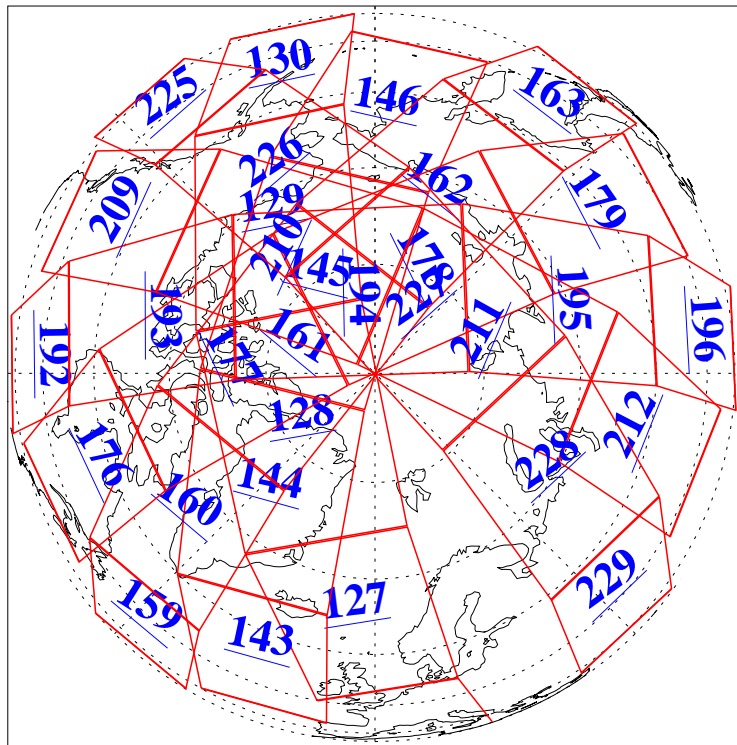

L1B Availability
AMSU Granules: 240
HSB Granules: 0
AIRS Granules: 240

25 Dec 2004
DoY 360
Aqua Day 966
Granules: 1 to 120

Granules: 121 to 240

Legend: AMSU Available, HSB Available, AIRS Available

L1B Availability
AMSU Granules: 240
HSB Granules: 0
AIRS Granules: 240

25 Dec 2004
DoY 360
Aqua Day 966

Ascending Granules

Descending Granules

Legend: AMSU Available, HSB Available, AIRS Available

L1B Availability
 AMSU Granules: 240
 HSB Granules: 0
 AIRS Granules: 240

25 Dec 2004
 DoY 360
 Aqua Day 966

Northern Hemisphere Granules

Southern Hemisphere Granules

Legend: AMSU Available, HSB Available, AIRS Available