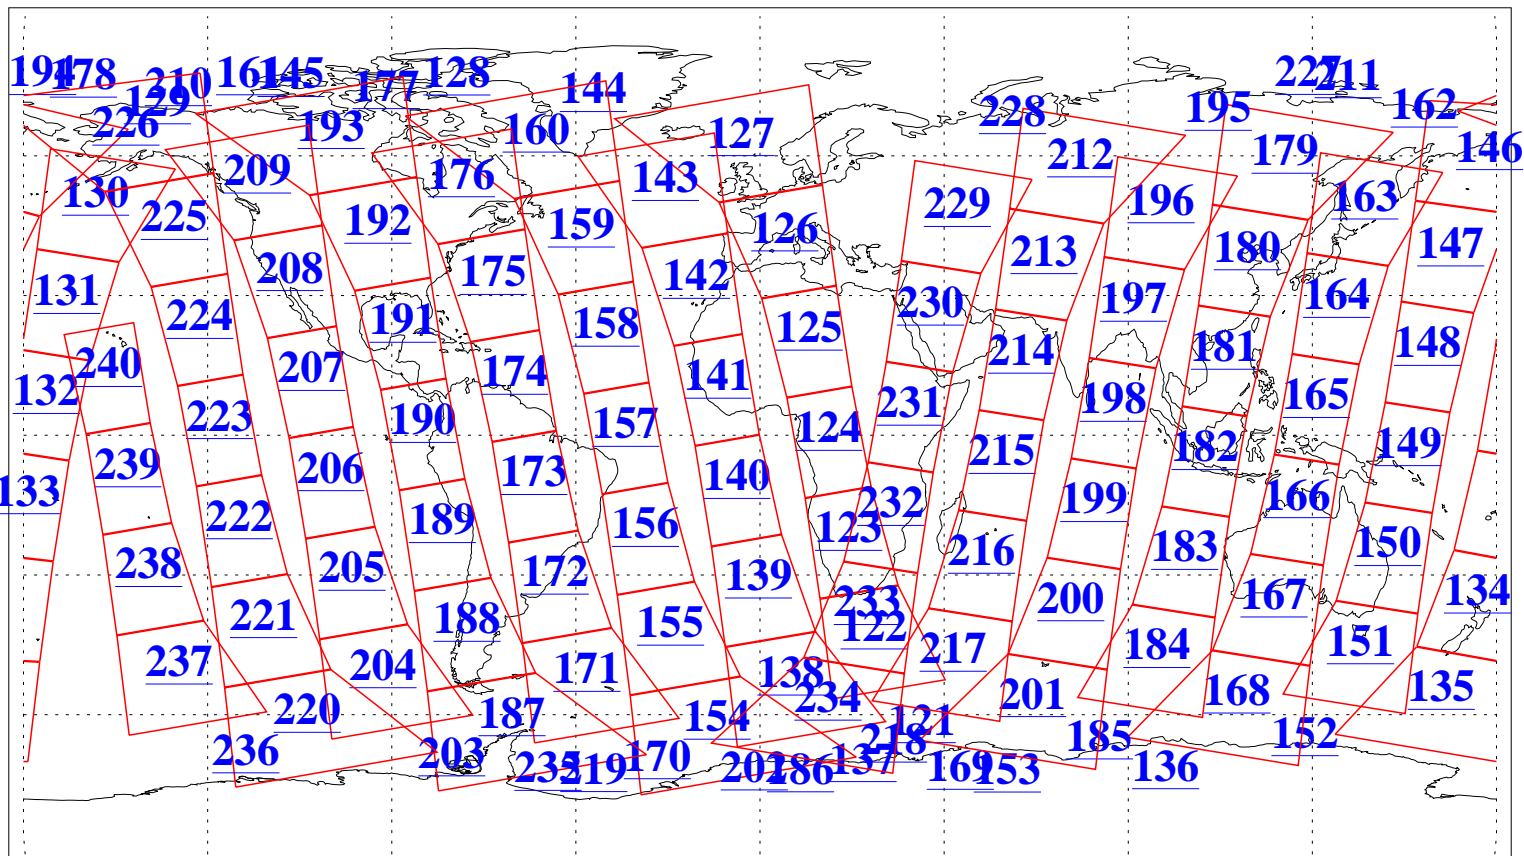

L1B Availability
AMSU Granules: 240
HSB Granules: 0
AIRS Granules: 240

25 Dec 2004
DoY 360
Aqua Day 966
Granules: 1 to 120

Granules: 121 to 240

Legend: AMSU Available, HSB Available, AIRS Available

L1B Availability
AMSU Granules: 240
HSB Granules: 0
AIRS Granules: 240

25 Dec 2004
DoY 360
Aqua Day 966

Ascending Granules

Descending Granules

Legend: AMSU Available, HSB Available, AIRS Available

L1B Availability
 AMSU Granules: 240
 HSB Granules: 0
 AIRS Granules: 240

25 Dec 2004
 DoY 360
 Aqua Day 966

Northern Hemisphere Granules

Southern Hemisphere Granules

Legend: AMSU Available, HSB Available, AIRS Available