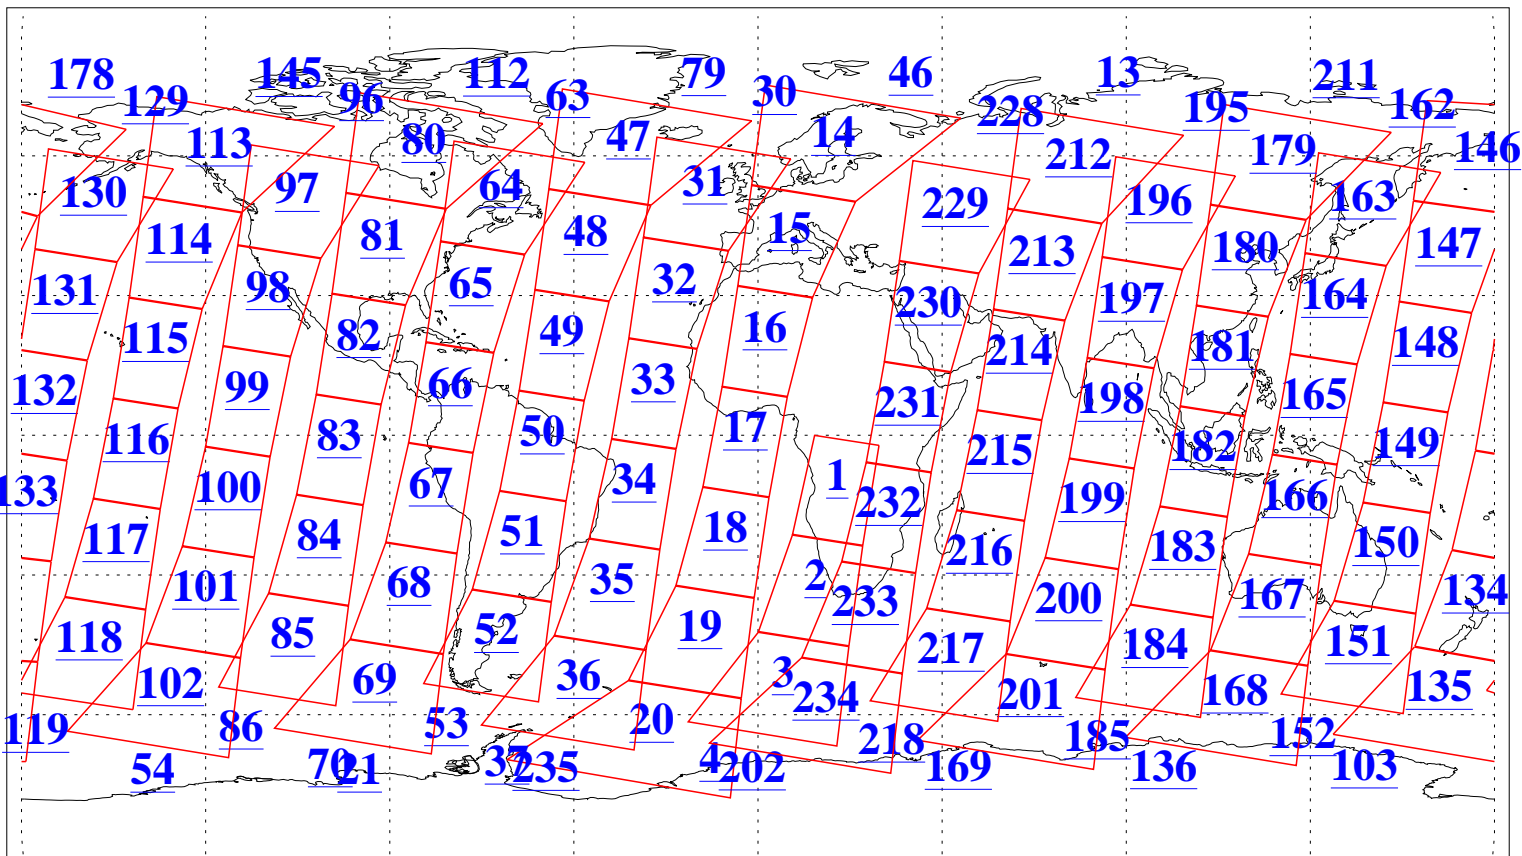

L1B Availability
AMSU Granules: 240
HSB Granules: 0
AIRS Granules: 240

25 Dec 2004
DoY 360
Aqua Day 966
Granules: 1 to 120

Granules: 121 to 240

Legend: AMSU Available, HSB Available, AIRS Available

L1B Availability
AMSU Granules: 240
HSB Granules: 0
AIRS Granules: 240

25 Dec 2004
DoY 360
Aqua Day 966

Ascending Granules

Descending Granules

Legend: AMSU Available, HSB Available, AIRS Available

L1B Availability
 AMSU Granules: 240
 HSB Granules: 0
 AIRS Granules: 240

25 Dec 2004
 DoY 360
 Aqua Day 966

Northern Hemisphere Granules

Southern Hemisphere Granules

Legend: AMSU Available, HSB Available, AIRS Available