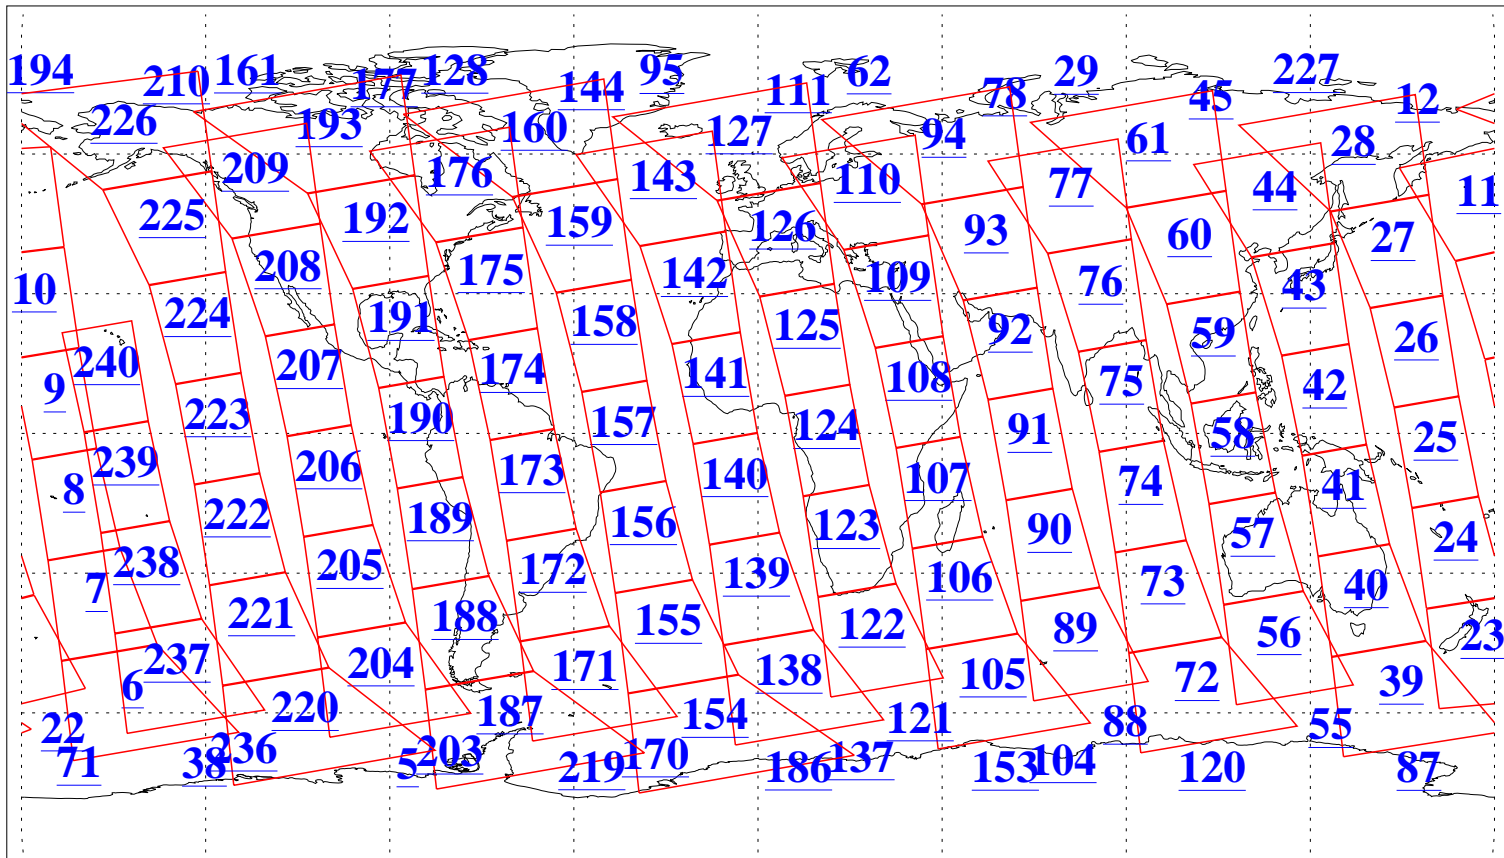

L1B Availability
AMSU Granules: 240
HSB Granules: 0
AIRS Granules: 240

25 Dec 2004
DoY 360
Aqua Day 966
Granules: 1 to 120

Granules: 121 to 240

Legend: AMSU Available, HSB Available, AIRS Available

L1B Availability
AMSU Granules: 240
HSB Granules: 0
AIRS Granules: 240

25 Dec 2004
DoY 360
Aqua Day 966

Ascending Granules

Descending Granules

Legend: AMSU Available, HSB Available, AIRS Available

L1B Availability
 AMSU Granules: 240
 HSB Granules: 0
 AIRS Granules: 240

25 Dec 2004
 DoY 360
 Aqua Day 966

Northern Hemisphere Granules

Southern Hemisphere Granules

Legend: AMSU Available, HSB Available, AIRS Available