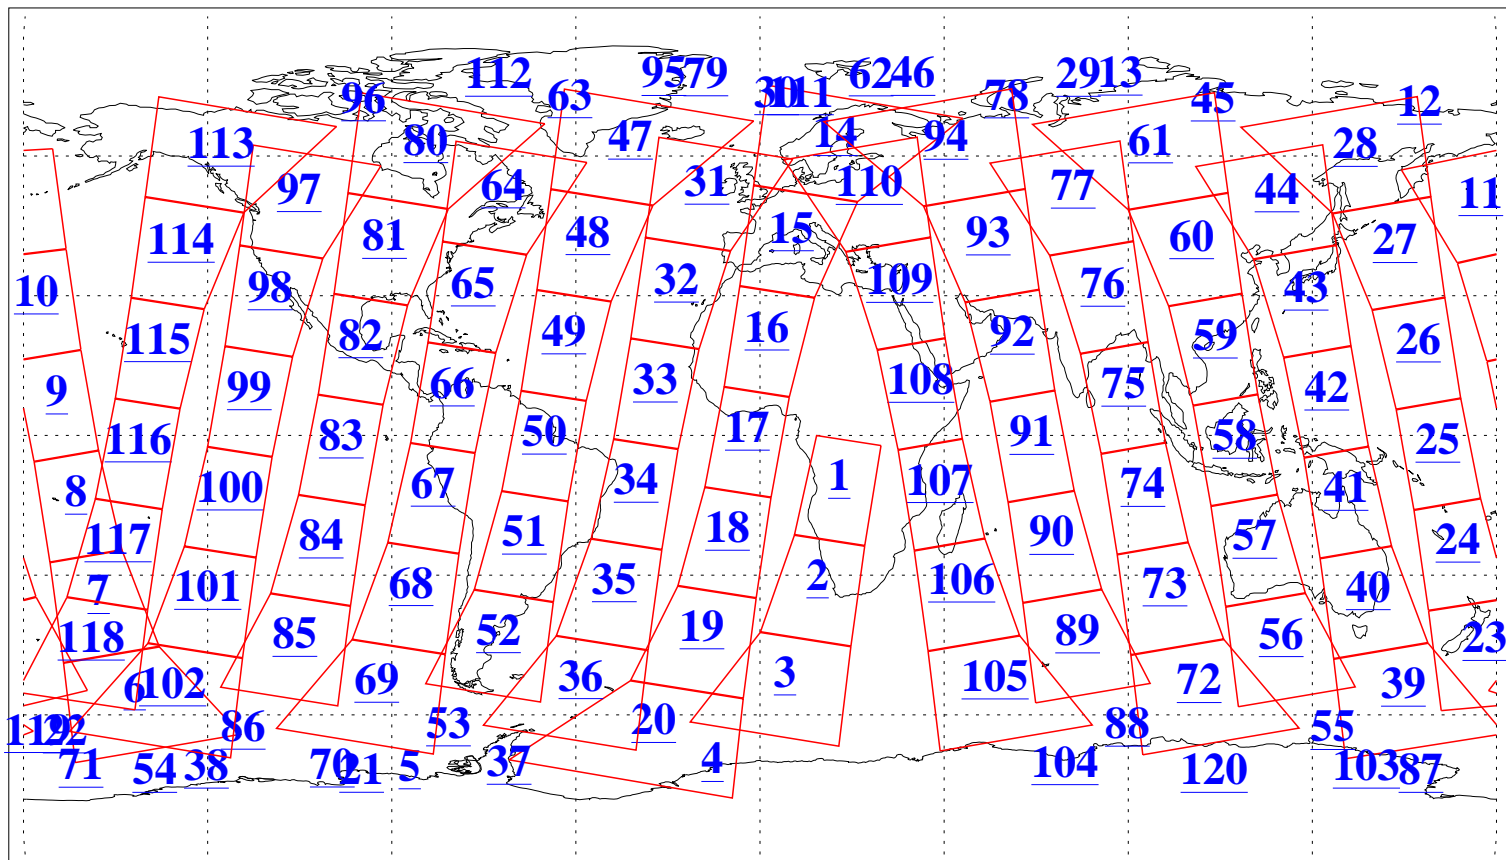

L1B Availability
AMSU Granules: 240
HSB Granules: 0
AIRS Granules: 240

25 Dec 2004
DoY 360
Aqua Day 966
Granules: 1 to 120

Granules: 121 to 240

Legend: AMSU Available, HSB Available, AIRS Available

L1B Availability
AMSU Granules: 240
HSB Granules: 0
AIRS Granules: 240

25 Dec 2004
DoY 360
Aqua Day 966

Ascending Granules

Descending Granules

Legend: AMSU Available, HSB Available, AIRS Available

L1B Availability
 AMSU Granules: 240
 HSB Granules: 0
 AIRS Granules: 240

25 Dec 2004
 DoY 360
 Aqua Day 966

Northern Hemisphere Granules

Southern Hemisphere Granules

Legend: AMSU Available, HSB Available, AIRS Available