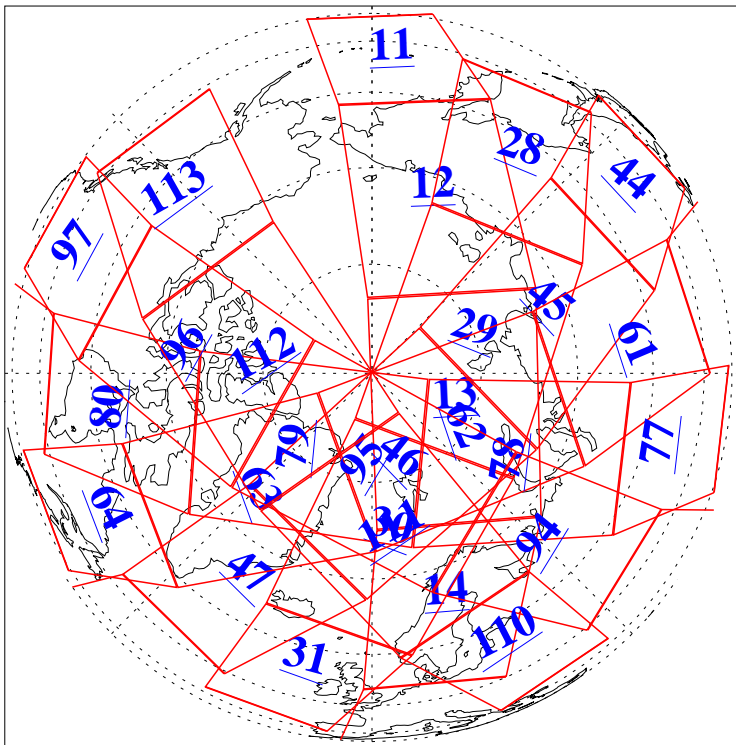

L1B Availability
AMSU Granules: 240
HSB Granules: 0
AIRS Granules: 240

25 Dec 2004
DoY 360
Aqua Day 966
Granules: 1 to 120

Granules: 121 to 240

Legend: AMSU Available, HSB Available, AIRS Available

L1B Availability
AMSU Granules: 240
HSB Granules: 0
AIRS Granules: 240

25 Dec 2004
DoY 360
Aqua Day 966

Ascending Granules

Descending Granules

Legend: AMSU Available, HSB Available, AIRS Available

L1B Availability
 AMSU Granules: 240
 HSB Granules: 0
 AIRS Granules: 240

25 Dec 2004
 DoY 360
 Aqua Day 966

Northern Hemisphere Granules

Southern Hemisphere Granules

Legend: AMSU Available, HSB Available, AIRS Available