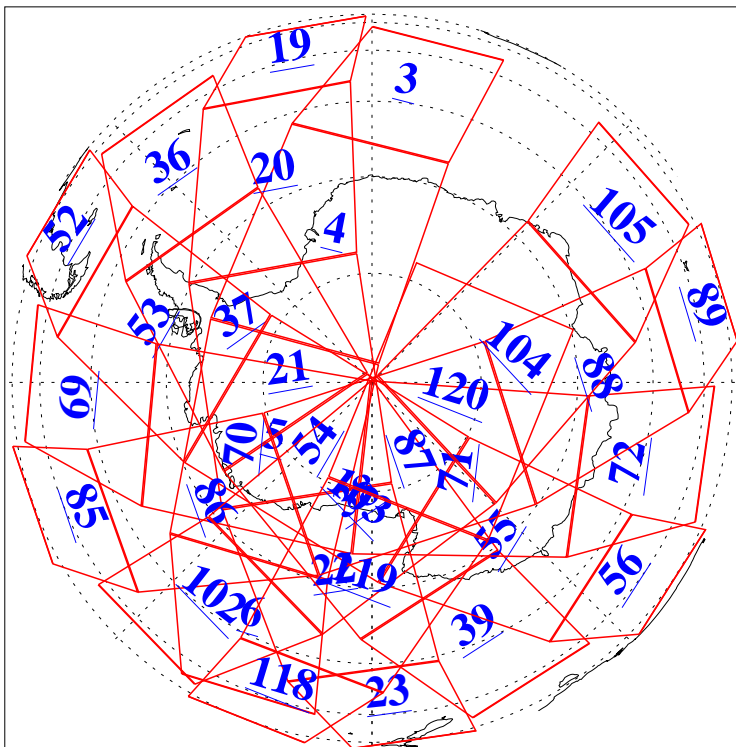

L1B Availability
AMSU Granules: 240
HSB Granules: 0
AIRS Granules: 240

25 Dec 2004
DoY 360
Aqua Day 966
Granules: 1 to 120

Granules: 121 to 240

Legend: AMSU Available, HSB Available, AIRS Available

L1B Availability
AMSU Granules: 240
HSB Granules: 0
AIRS Granules: 240

25 Dec 2004
DoY 360
Aqua Day 966

Ascending Granules

Descending Granules

Legend: AMSU Available, HSB Available, AIRS Available

L1B Availability
 AMSU Granules: 240
 HSB Granules: 0
 AIRS Granules: 240

25 Dec 2004
 DoY 360
 Aqua Day 966

Northern Hemisphere Granules

Southern Hemisphere Granules

Legend: AMSU Available, HSB Available, AIRS Available