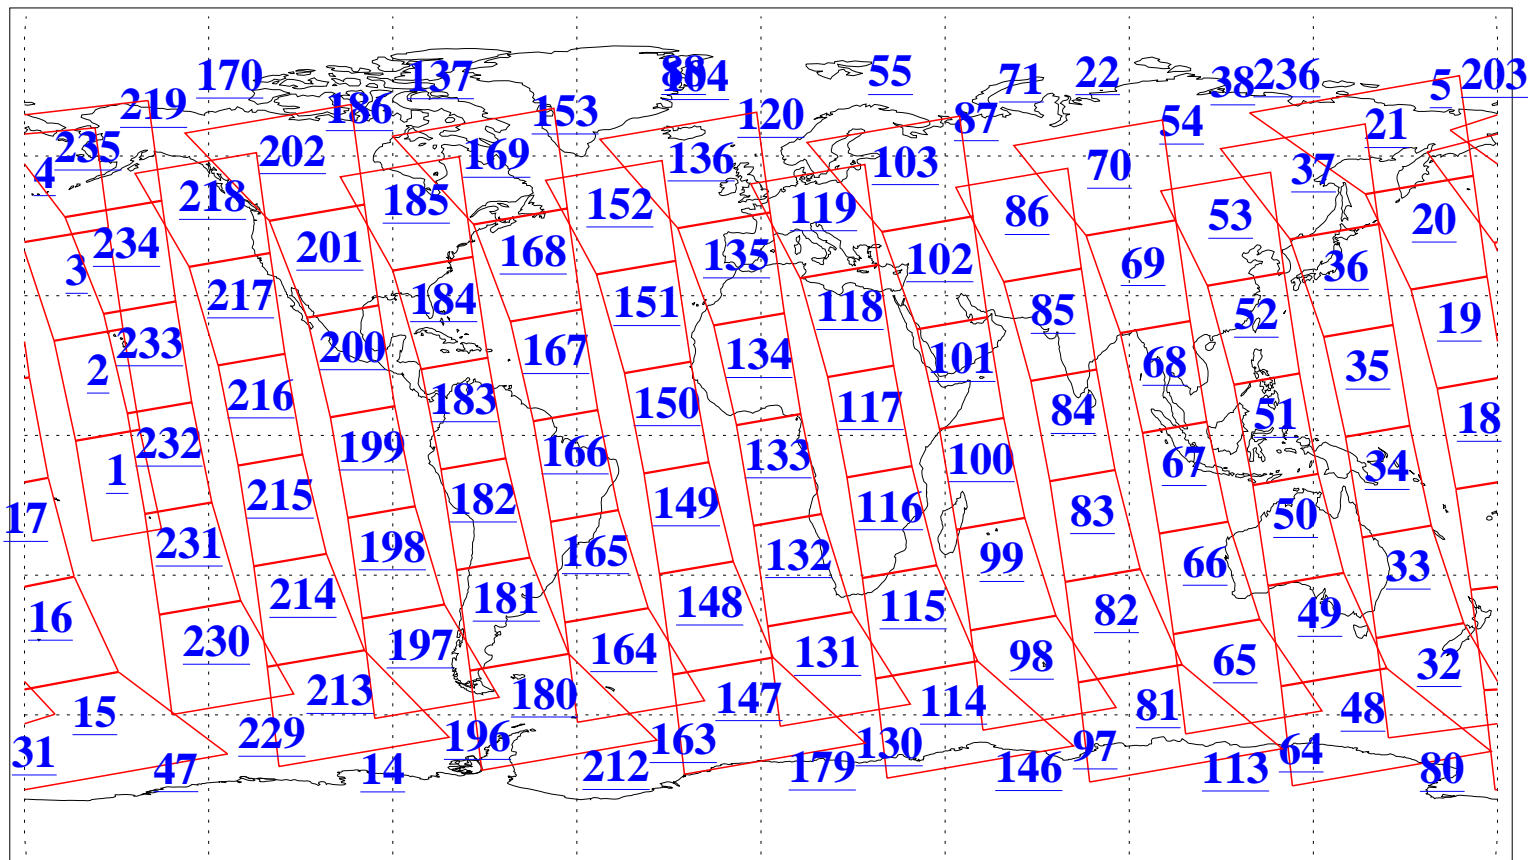

L1B Availability
AMSU Granules: 240
HSB Granules: 0
AIRS Granules: 240

24 Dec 2004
DoY 359
Aqua Day 965
Granules: 1 to 120

Granules: 121 to 240

Legend: AMSU Available, HSB Available, AIRS Available

L1B Availability
AMSU Granules: 240
HSB Granules: 0
AIRS Granules: 240

24 Dec 2004
DoY 359
Aqua Day 965

Ascending Granules

Descending Granules

Legend: AMSU Available, HSB Available, AIRS Available

L1B Availability
 AMSU Granules: 240
 HSB Granules: 0
 AIRS Granules: 240

24 Dec 2004
 DoY 359
 Aqua Day 965

Northern Hemisphere Granules

Southern Hemisphere Granules

Legend: AMSU Available, HSB Available, **AIRS Available**