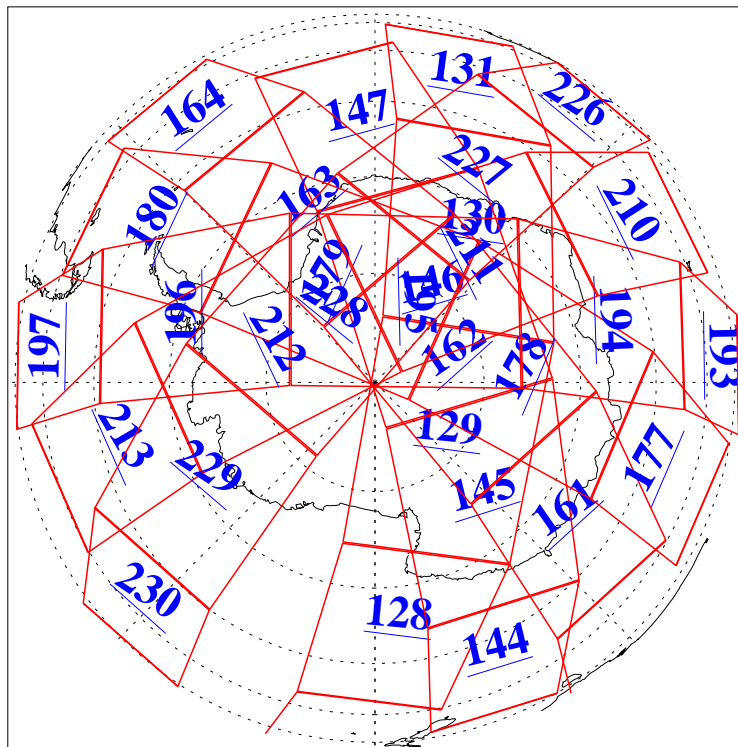

L1B Availability
AMSU Granules: 240
HSB Granules: 0
AIRS Granules: 240

24 Dec 2004
DoY 359
Aqua Day 965
Granules: 1 to 120

Granules: 121 to 240

Legend: AMSU Available, HSB Available, AIRS Available

L1B Availability
AMSU Granules: 240
HSB Granules: 0
AIRS Granules: 240

24 Dec 2004
DoY 359
Aqua Day 965

Ascending Granules

Descending Granules

Legend: AMSU Available, HSB Available, AIRS Available

L1B Availability
 AMSU Granules: 240
 HSB Granules: 0
 AIRS Granules: 240

24 Dec 2004
 DoY 359
 Aqua Day 965

Northern Hemisphere Granules

Southern Hemisphere Granules

Legend: AMSU Available, HSB Available, **AIRS Available**