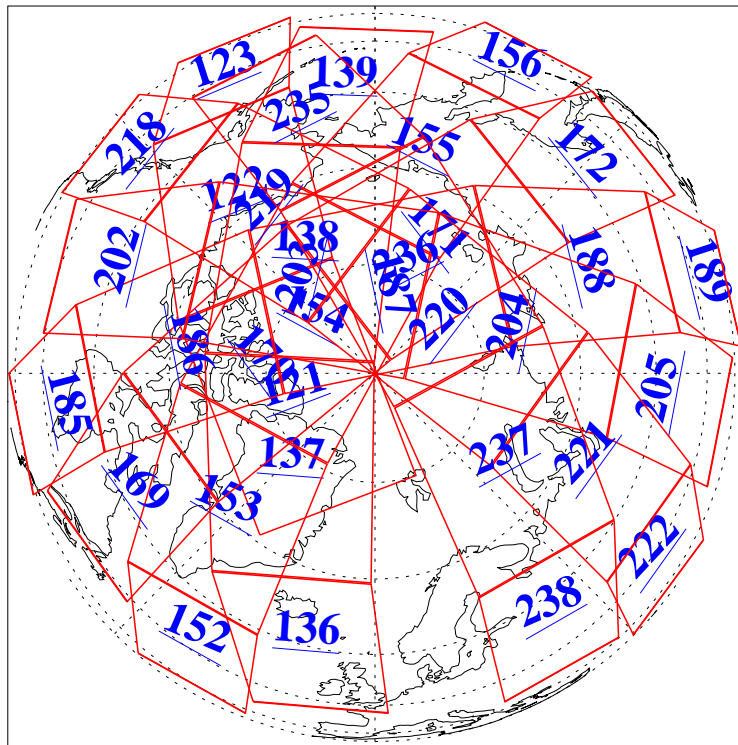

L1B Availability
AMSU Granules: 240
HSB Granules: 0
AIRS Granules: 240

24 Dec 2004
DoY 359
Aqua Day 965
Granules: 1 to 120

Granules: 121 to 240

Legend: AMSU Available, HSB Available, AIRS Available

L1B Availability
AMSU Granules: 240
HSB Granules: 0
AIRS Granules: 240

24 Dec 2004
DoY 359
Aqua Day 965

Ascending Granules

Descending Granules

Legend: AMSU Available, HSB Available, AIRS Available

L1B Availability
 AMSU Granules: 240
 HSB Granules: 0
 AIRS Granules: 240

24 Dec 2004
 DoY 359
 Aqua Day 965

Northern Hemisphere Granules

Southern Hemisphere Granules

Legend: AMSU Available, HSB Available, **AIRS Available**