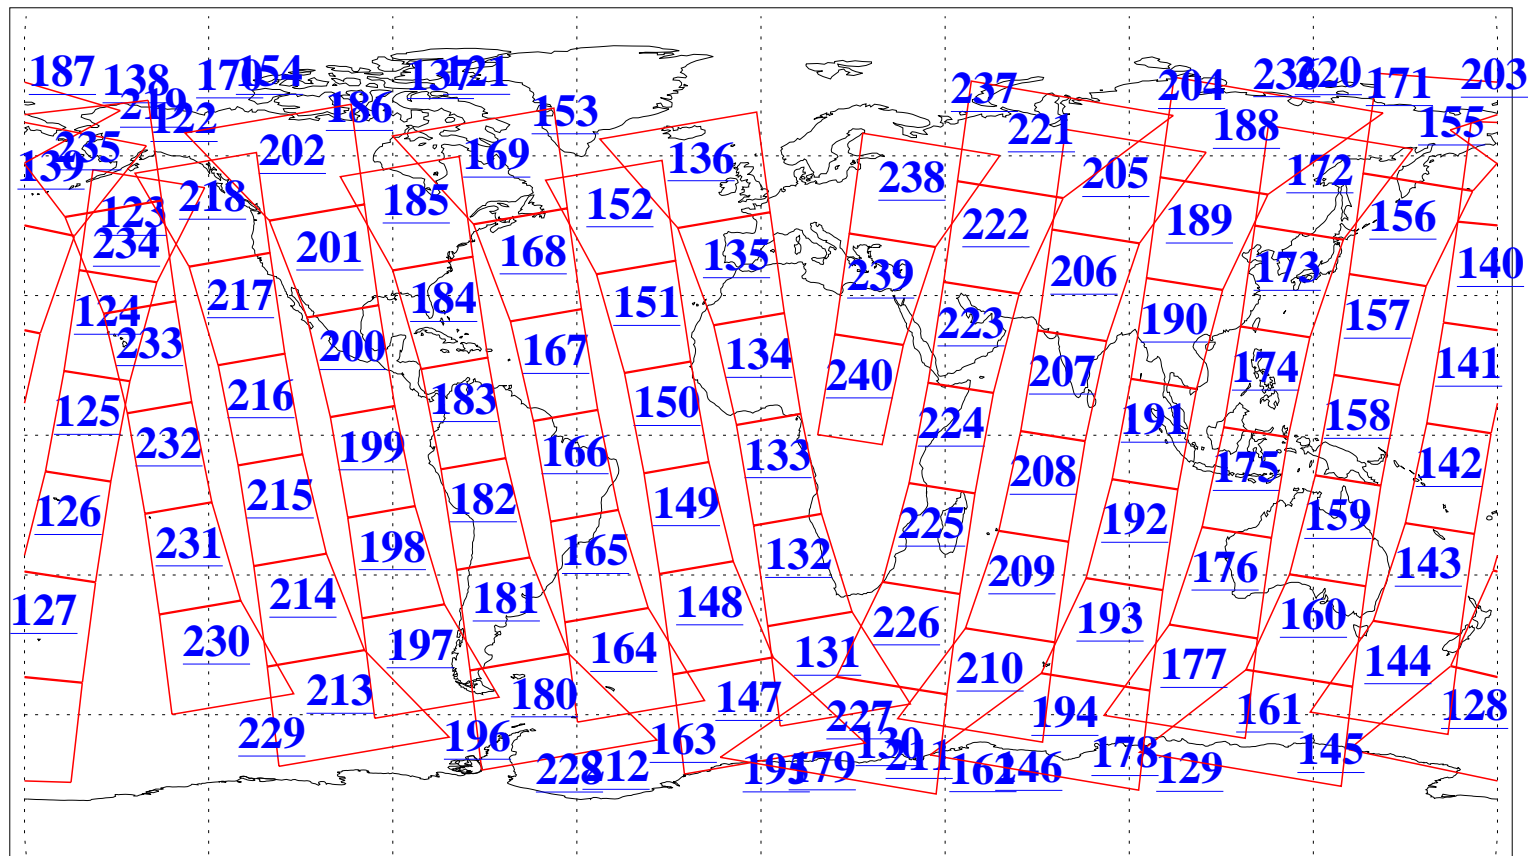

L1B Availability
AMSU Granules: 240
HSB Granules: 0
AIRS Granules: 240

24 Dec 2004
DoY 359
Aqua Day 965
Granules: 1 to 120

Granules: 121 to 240

Legend: AMSU Available, HSB Available, AIRS Available

L1B Availability
AMSU Granules: 240
HSB Granules: 0
AIRS Granules: 240

24 Dec 2004
DoY 359
Aqua Day 965

Ascending Granules

Descending Granules

Legend: AMSU Available, HSB Available, AIRS Available

L1B Availability
 AMSU Granules: 240
 HSB Granules: 0
 AIRS Granules: 240

24 Dec 2004
 DoY 359
 Aqua Day 965

Northern Hemisphere Granules

Southern Hemisphere Granules

Legend: AMSU Available, HSB Available, **AIRS Available**