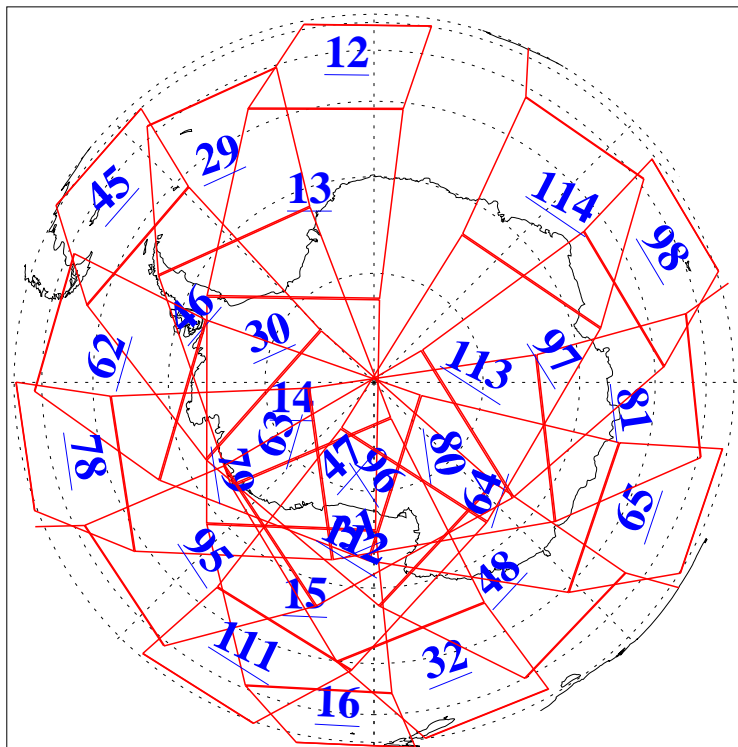

L1B Availability
AMSU Granules: 240
HSB Granules: 0
AIRS Granules: 240

24 Dec 2004
DoY 359
Aqua Day 965
Granules: 1 to 120

Granules: 121 to 240

Legend: AMSU Available, HSB Available, AIRS Available

L1B Availability
AMSU Granules: 240
HSB Granules: 0
AIRS Granules: 240

24 Dec 2004
DoY 359
Aqua Day 965

Ascending Granules

Descending Granules

Legend: AMSU Available, HSB Available, AIRS Available

L1B Availability
 AMSU Granules: 240
 HSB Granules: 0
 AIRS Granules: 240

24 Dec 2004
 DoY 359
 Aqua Day 965

Northern Hemisphere Granules

Southern Hemisphere Granules

Legend: AMSU Available, HSB Available, **AIRS Available**