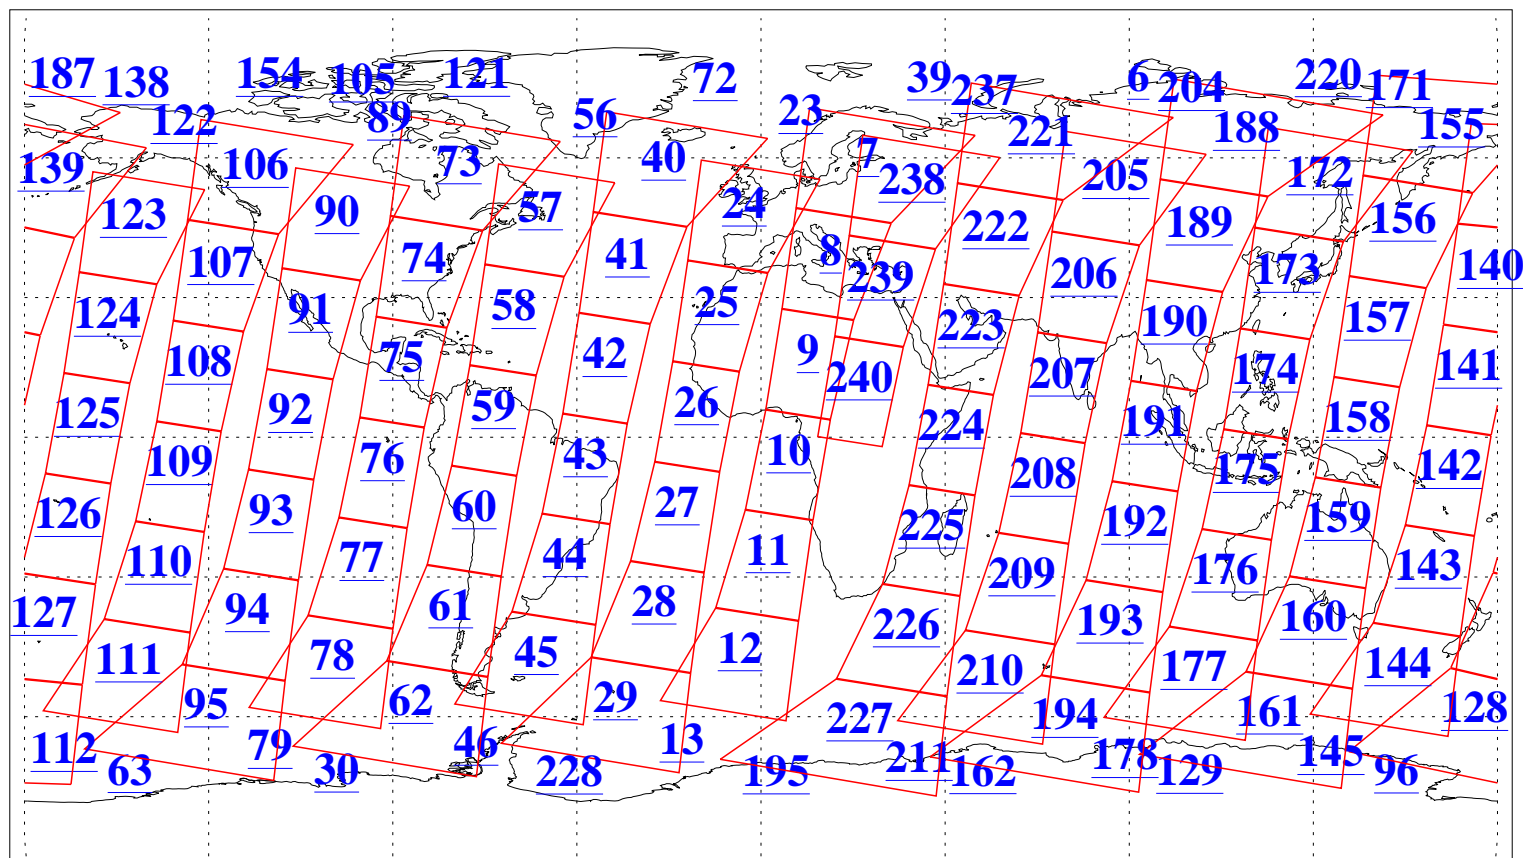

L1B Availability
AMSU Granules: 240
HSB Granules: 0
AIRS Granules: 240

24 Dec 2004
DoY 359
Aqua Day 965
Granules: 1 to 120

Granules: 121 to 240

Legend: AMSU Available, HSB Available, AIRS Available

L1B Availability
AMSU Granules: 240
HSB Granules: 0
AIRS Granules: 240

24 Dec 2004
DoY 359
Aqua Day 965

Ascending Granules

Descending Granules

Legend: AMSU Available, HSB Available, AIRS Available

L1B Availability
 AMSU Granules: 240
 HSB Granules: 0
 AIRS Granules: 240

24 Dec 2004
 DoY 359
 Aqua Day 965

Northern Hemisphere Granules

Southern Hemisphere Granules

Legend: AMSU Available, HSB Available, **AIRS Available**