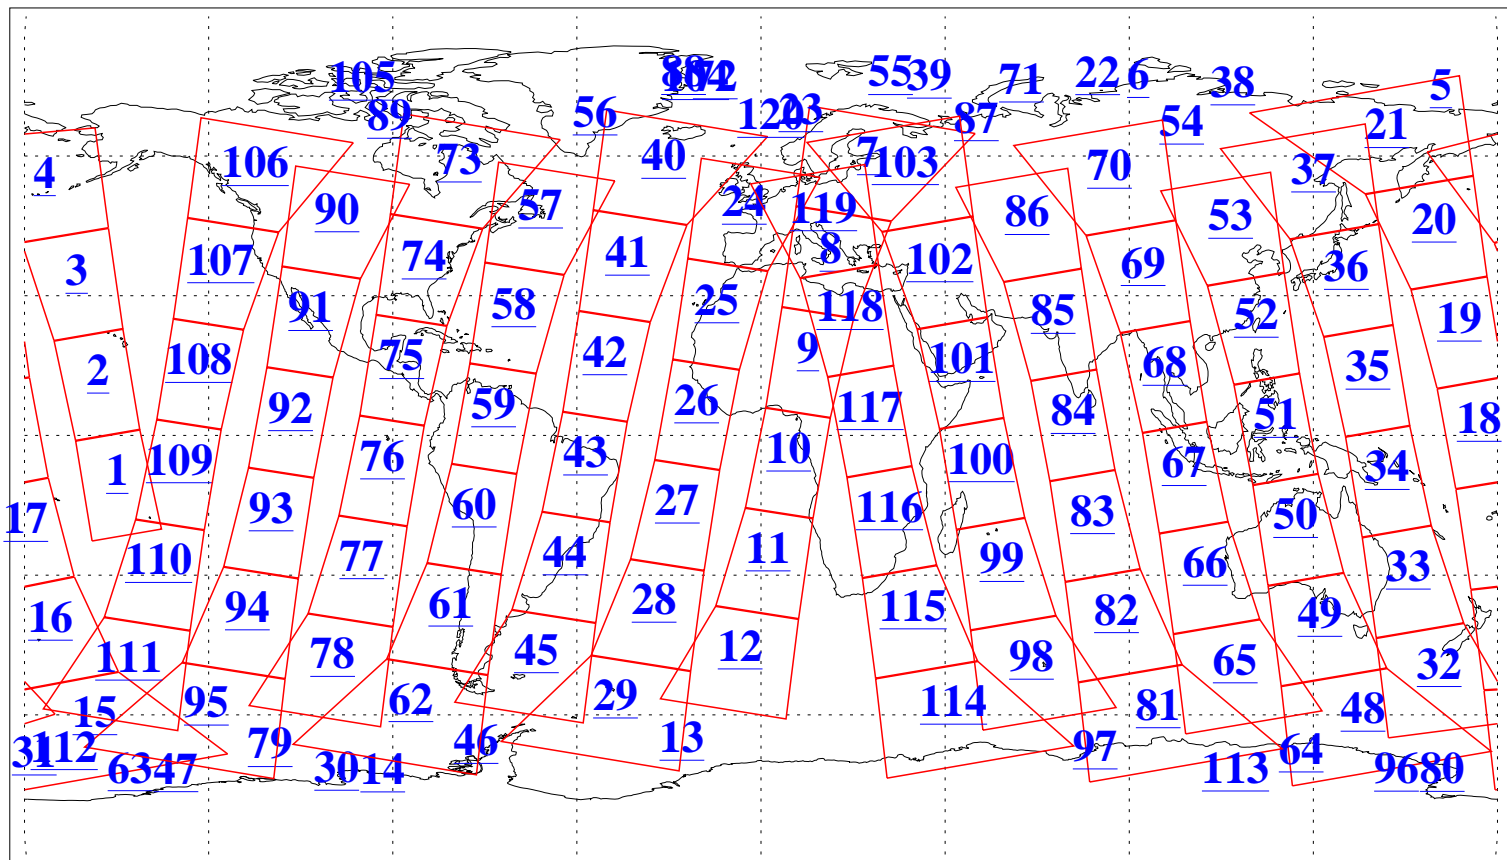

L1B Availability
AMSU Granules: 240
HSB Granules: 0
AIRS Granules: 240

24 Dec 2004
DoY 359
Aqua Day 965
Granules: 1 to 120

Granules: 121 to 240

Legend: AMSU Available, HSB Available, AIRS Available

L1B Availability
AMSU Granules: 240
HSB Granules: 0
AIRS Granules: 240

24 Dec 2004
DoY 359
Aqua Day 965

Ascending Granules

Descending Granules

Legend: AMSU Available, HSB Available, AIRS Available

L1B Availability
 AMSU Granules: 240
 HSB Granules: 0
 AIRS Granules: 240

24 Dec 2004
 DoY 359
 Aqua Day 965

Northern Hemisphere Granules

Southern Hemisphere Granules

Legend: AMSU Available, HSB Available, **AIRS Available**