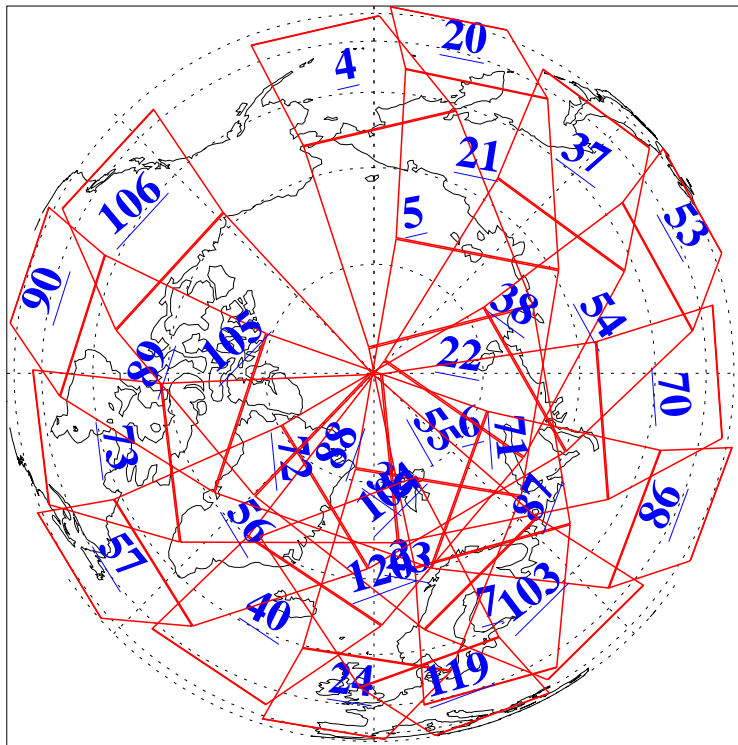

L1B Availability
AMSU Granules: 240
HSB Granules: 0
AIRS Granules: 240

24 Dec 2004
DoY 359
Aqua Day 965
Granules: 1 to 120

Granules: 121 to 240

Legend: AMSU Available, HSB Available, AIRS Available

L1B Availability
AMSU Granules: 240
HSB Granules: 0
AIRS Granules: 240

24 Dec 2004
DoY 359
Aqua Day 965

Ascending Granules

Descending Granules

Legend: AMSU Available, HSB Available, AIRS Available

L1B Availability
 AMSU Granules: 240
 HSB Granules: 0
 AIRS Granules: 240

24 Dec 2004
 DoY 359
 Aqua Day 965

Northern Hemisphere Granules

Southern Hemisphere Granules

Legend: AMSU Available, HSB Available, **AIRS Available**