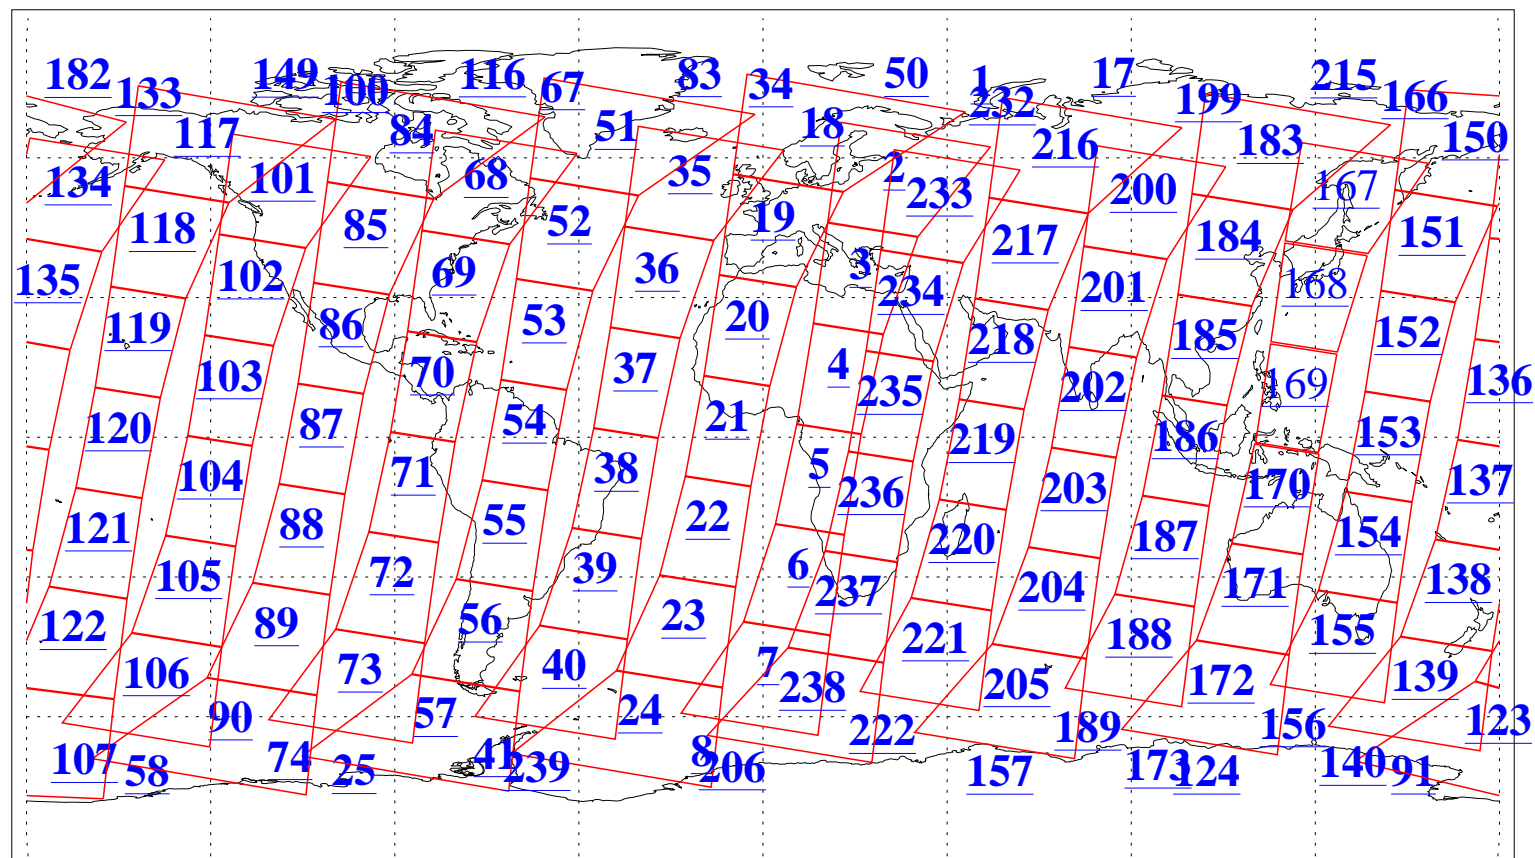

L1B Availability
AMSU Granules: 240
HSB Granules: 0
AIRS Granules: 237

21 Dec 2004
DoY 356
Aqua Day 962
Granules: 1 to 120

Granules: 121 to 240

Legend: AMSU Available, HSB Available, AIRS Available

L1B Availability
AMSU Granules: 240
HSB Granules: 0
AIRS Granules: 237

21 Dec 2004
DoY 356
Aqua Day 962

Ascending Granules

Descending Granules

Legend: AMSU Available, HSB Available, AIRS Available

L1B Availability
AMSU Granules: 240
HSB Granules: 0
AIRS Granules: 237

21 Dec 2004
DoY 356
Aqua Day 962

Northern Hemisphere Granules

Southern Hemisphere Granules

Legend: AMSU Available, HSB Available, AIRS Available