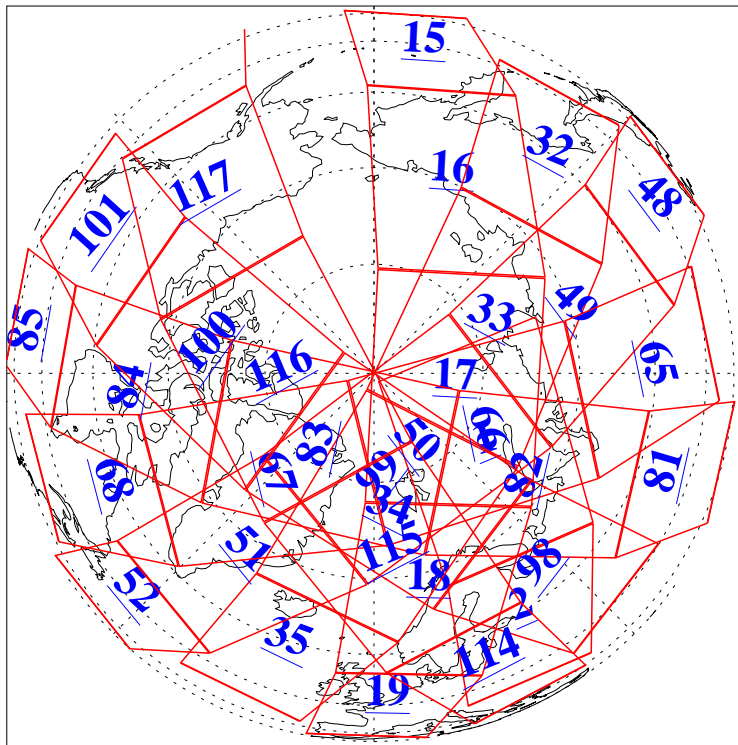

L1B Availability
AMSU Granules: 240
HSB Granules: 0
AIRS Granules: 237

21 Dec 2004
DoY 356
Aqua Day 962
Granules: 1 to 120

Granules: 121 to 240

Legend: AMSU Available, HSB Available, AIRS Available

L1B Availability
AMSU Granules: 240
HSB Granules: 0
AIRS Granules: 237

21 Dec 2004
DoY 356
Aqua Day 962

Ascending Granules

Descending Granules

Legend: AMSU Available, HSB Available, AIRS Available

L1B Availability
AMSU Granules: 240
HSB Granules: 0
AIRS Granules: 237

21 Dec 2004
DoY 356
Aqua Day 962

Northern Hemisphere Granules

Southern Hemisphere Granules

Legend: AMSU Available, HSB Available, AIRS Available