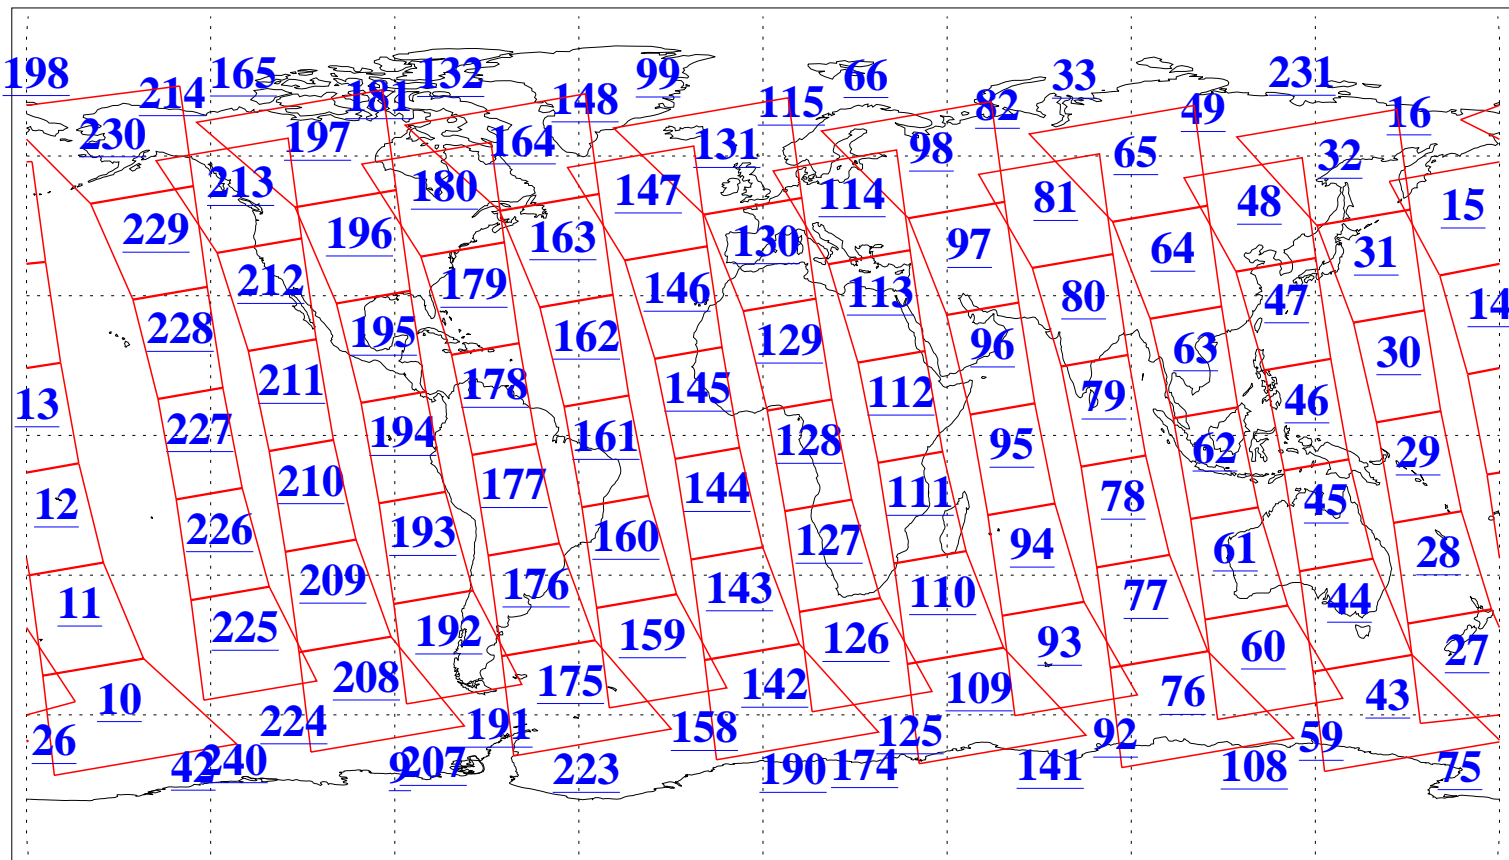

L1B Availability
AMSU Granules: 240
HSB Granules: 0
AIRS Granules: 237

21 Dec 2004
DoY 356
Aqua Day 962
Granules: 1 to 120

Granules: 121 to 240

Legend: AMSU Available, HSB Available, AIRS Available

L1B Availability
AMSU Granules: 240
HSB Granules: 0
AIRS Granules: 237

21 Dec 2004
DoY 356
Aqua Day 962

Ascending Granules

Descending Granules

Legend: AMSU Available, HSB Available, AIRS Available

L1B Availability
AMSU Granules: 240
HSB Granules: 0
AIRS Granules: 237

21 Dec 2004
DoY 356
Aqua Day 962

Northern Hemisphere Granules

Southern Hemisphere Granules

Legend: AMSU Available, HSB Available, AIRS Available