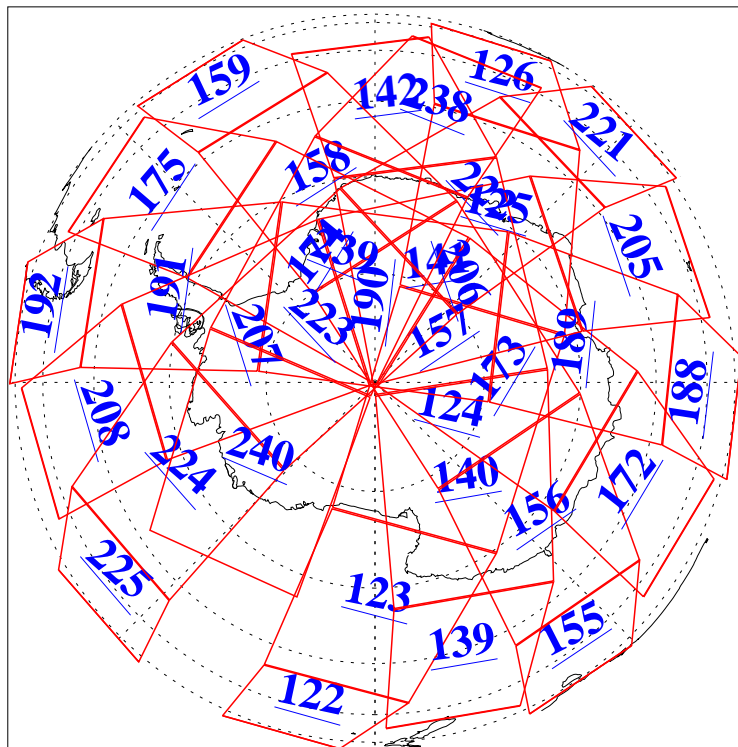

L1B Availability
AMSU Granules: 240
HSB Granules: 0
AIRS Granules: 237

21 Dec 2004
DoY 356
Aqua Day 962
Granules: 1 to 120

Granules: 121 to 240

Legend: AMSU Available, HSB Available, AIRS Available

L1B Availability
AMSU Granules: 240
HSB Granules: 0
AIRS Granules: 237

21 Dec 2004
DoY 356
Aqua Day 962

Ascending Granules

Descending Granules

Legend: AMSU Available, HSB Available, AIRS Available

L1B Availability
AMSU Granules: 240
HSB Granules: 0
AIRS Granules: 237

21 Dec 2004
DoY 356
Aqua Day 962

Northern Hemisphere Granules

Southern Hemisphere Granules

Legend: AMSU Available, HSB Available, AIRS Available