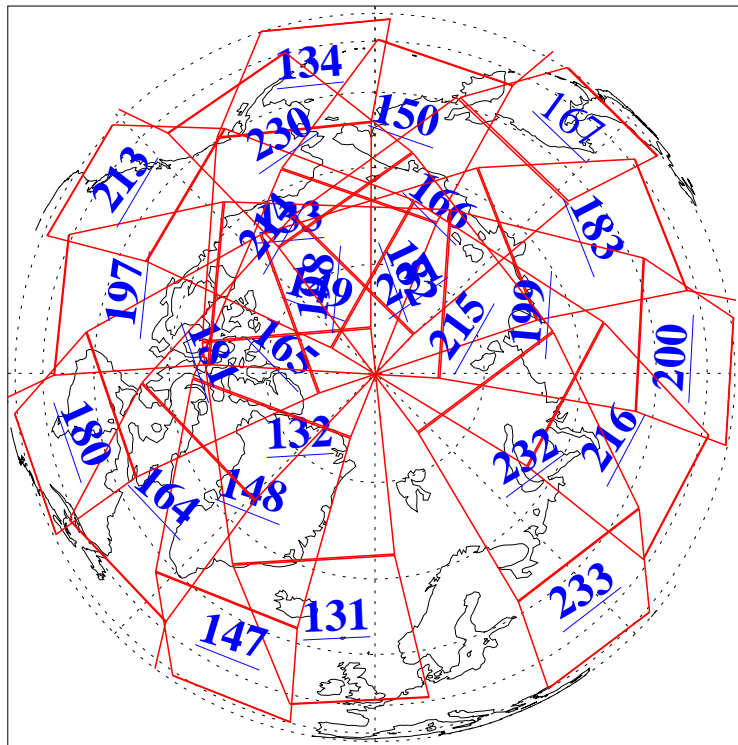

L1B Availability
AMSU Granules: 240
HSB Granules: 0
AIRS Granules: 237

21 Dec 2004
DoY 356
Aqua Day 962
Granules: 1 to 120

Granules: 121 to 240

Legend: AMSU Available, HSB Available, AIRS Available

L1B Availability
AMSU Granules: 240
HSB Granules: 0
AIRS Granules: 237

21 Dec 2004
DoY 356
Aqua Day 962

Ascending Granules

Descending Granules

Legend: AMSU Available, HSB Available, AIRS Available

L1B Availability
AMSU Granules: 240
HSB Granules: 0
AIRS Granules: 237

21 Dec 2004
DoY 356
Aqua Day 962

Northern Hemisphere Granules

Southern Hemisphere Granules

Legend: AMSU Available, HSB Available, AIRS Available