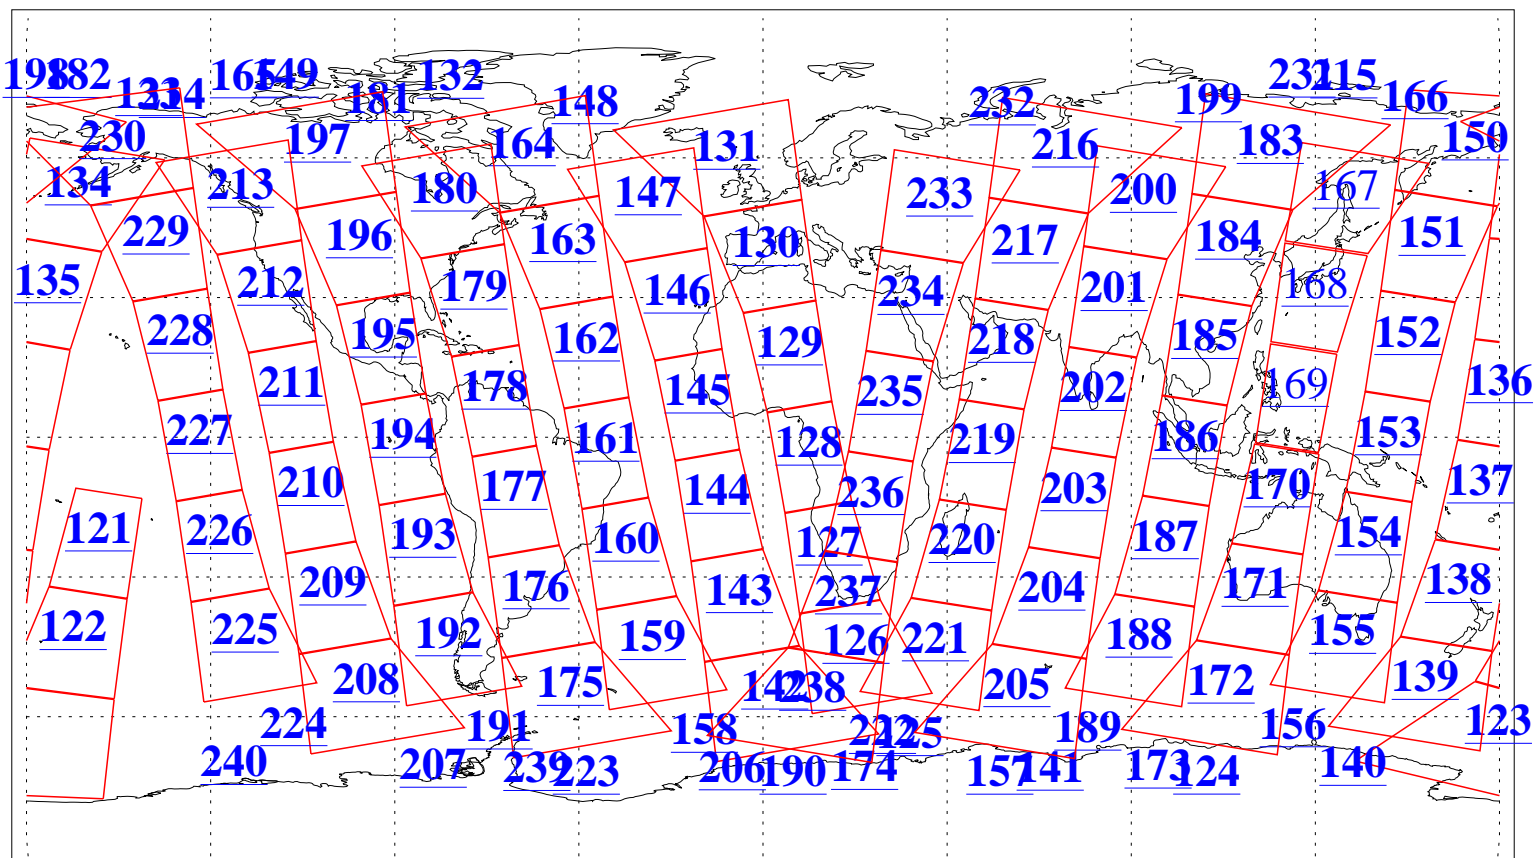

L1B Availability
AMSU Granules: 240
HSB Granules: 0
AIRS Granules: 237

21 Dec 2004
DoY 356
Aqua Day 962
Granules: 1 to 120

Granules: 121 to 240

Legend: AMSU Available, HSB Available, AIRS Available

L1B Availability
AMSU Granules: 240
HSB Granules: 0
AIRS Granules: 237

21 Dec 2004
DoY 356
Aqua Day 962

Ascending Granules

Descending Granules

Legend: AMSU Available, HSB Available, AIRS Available

L1B Availability
AMSU Granules: 240
HSB Granules: 0
AIRS Granules: 237

21 Dec 2004
DoY 356
Aqua Day 962

Northern Hemisphere Granules

Southern Hemisphere Granules

Legend: AMSU Available, HSB Available, AIRS Available