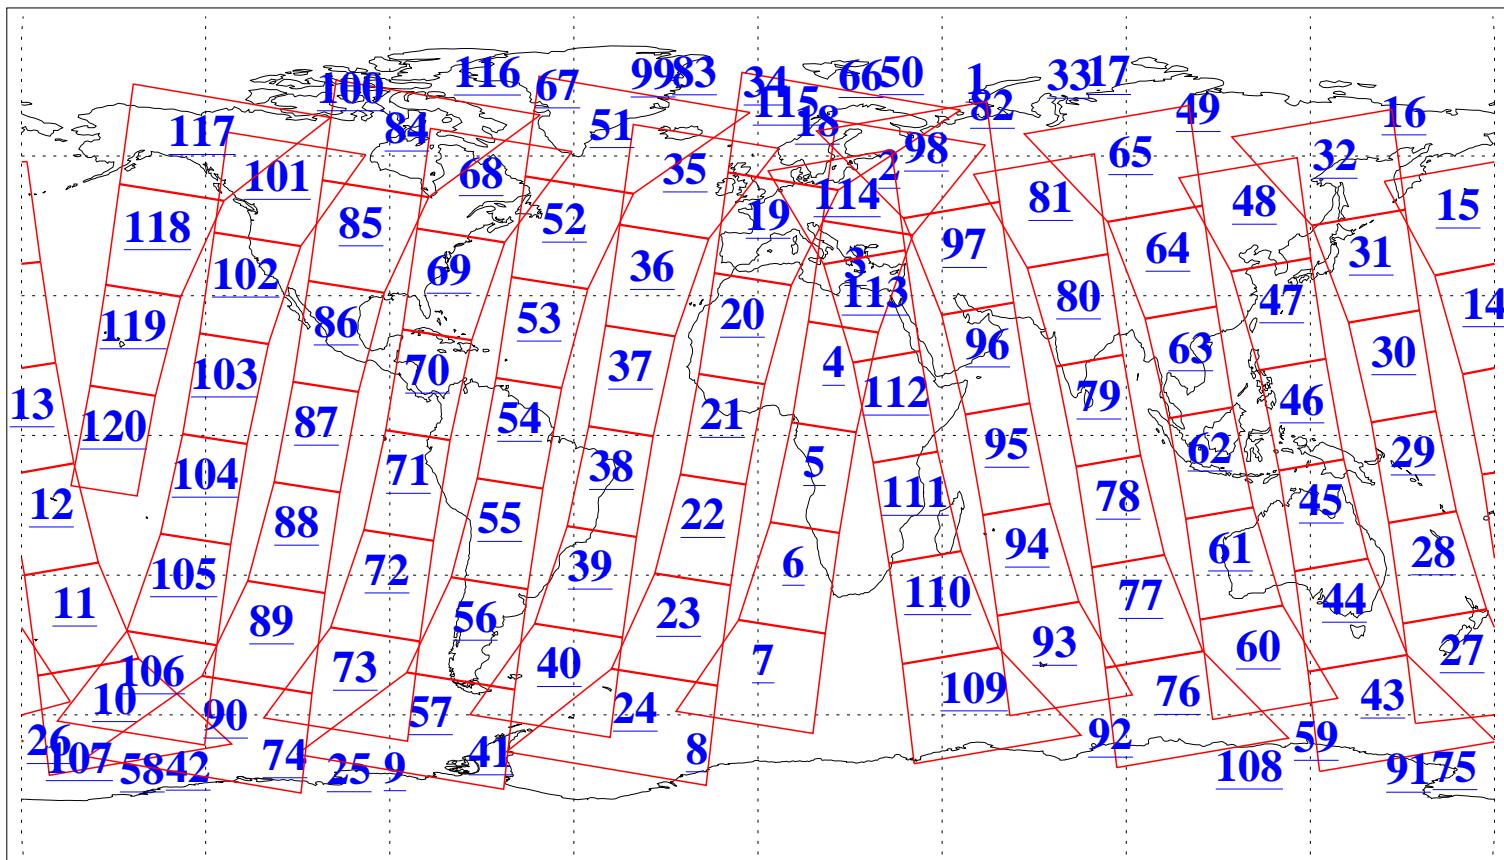

L1B Availability
AMSU Granules: 240
HSB Granules: 0
AIRS Granules: 237

21 Dec 2004
DoY 356
Aqua Day 962
Granules: 1 to 120

Granules: 121 to 240

Legend: AMSU Available, HSB Available, AIRS Available

L1B Availability
AMSU Granules: 240
HSB Granules: 0
AIRS Granules: 237

21 Dec 2004
DoY 356
Aqua Day 962

Ascending Granules

Descending Granules

Legend: AMSU Available, HSB Available, AIRS Available

L1B Availability
AMSU Granules: 240
HSB Granules: 0
AIRS Granules: 237

21 Dec 2004
DoY 356
Aqua Day 962

Northern Hemisphere Granules

Southern Hemisphere Granules

Legend: AMSU Available, HSB Available, AIRS Available