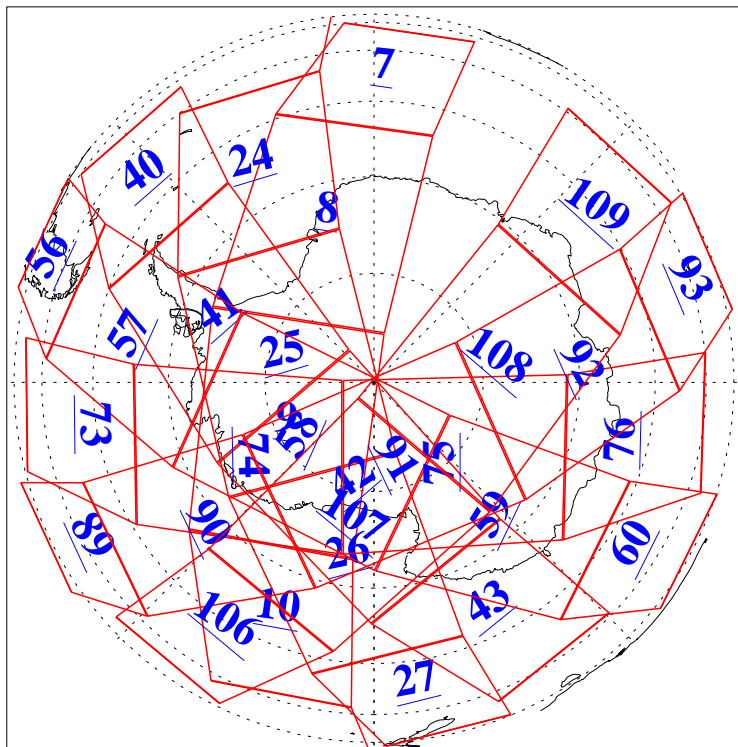

L1B Availability
AMSU Granules: 240
HSB Granules: 0
AIRS Granules: 237

21 Dec 2004
DoY 356
Aqua Day 962
Granules: 1 to 120

Granules: 121 to 240

Legend: AMSU Available, HSB Available, AIRS Available

L1B Availability
AMSU Granules: 240
HSB Granules: 0
AIRS Granules: 237

21 Dec 2004
DoY 356
Aqua Day 962

Ascending Granules

Descending Granules

Legend: AMSU Available, HSB Available, AIRS Available

L1B Availability
AMSU Granules: 240
HSB Granules: 0
AIRS Granules: 237

21 Dec 2004
DoY 356
Aqua Day 962

Northern Hemisphere Granules

Southern Hemisphere Granules

Legend: AMSU Available, HSB Available, AIRS Available