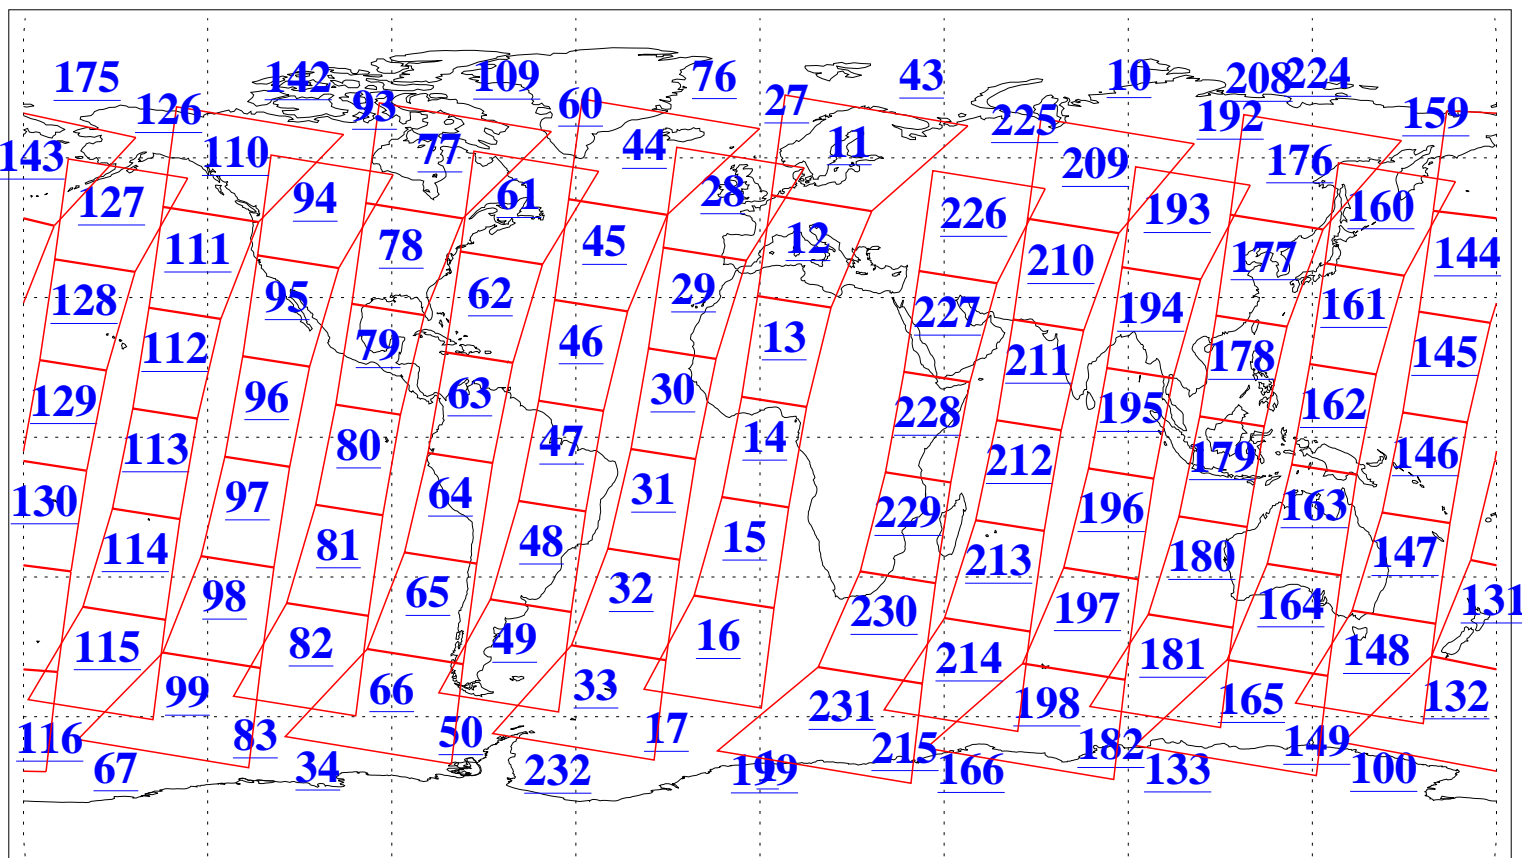

L1B Availability
AMSU Granules: 240
HSB Granules: 0
AIRS Granules: 240

20 Dec 2004
DoY 355
Aqua Day 961
Granules: 1 to 120

Granules: 121 to 240

Legend: AMSU Available, HSB Available, AIRS Available

L1B Availability
AMSU Granules: 240
HSB Granules: 0
AIRS Granules: 240

20 Dec 2004
DoY 355
Aqua Day 961

Ascending Granules

Descending Granules

Legend: AMSU Available, HSB Available, AIRS Available

L1B Availability
AMSU Granules: 240
HSB Granules: 0
AIRS Granules: 240

20 Dec 2004
DoY 355
Aqua Day 961

Northern Hemisphere Granules

Southern Hemisphere Granules

Legend: AMSU Available, HSB Available, AIRS Available