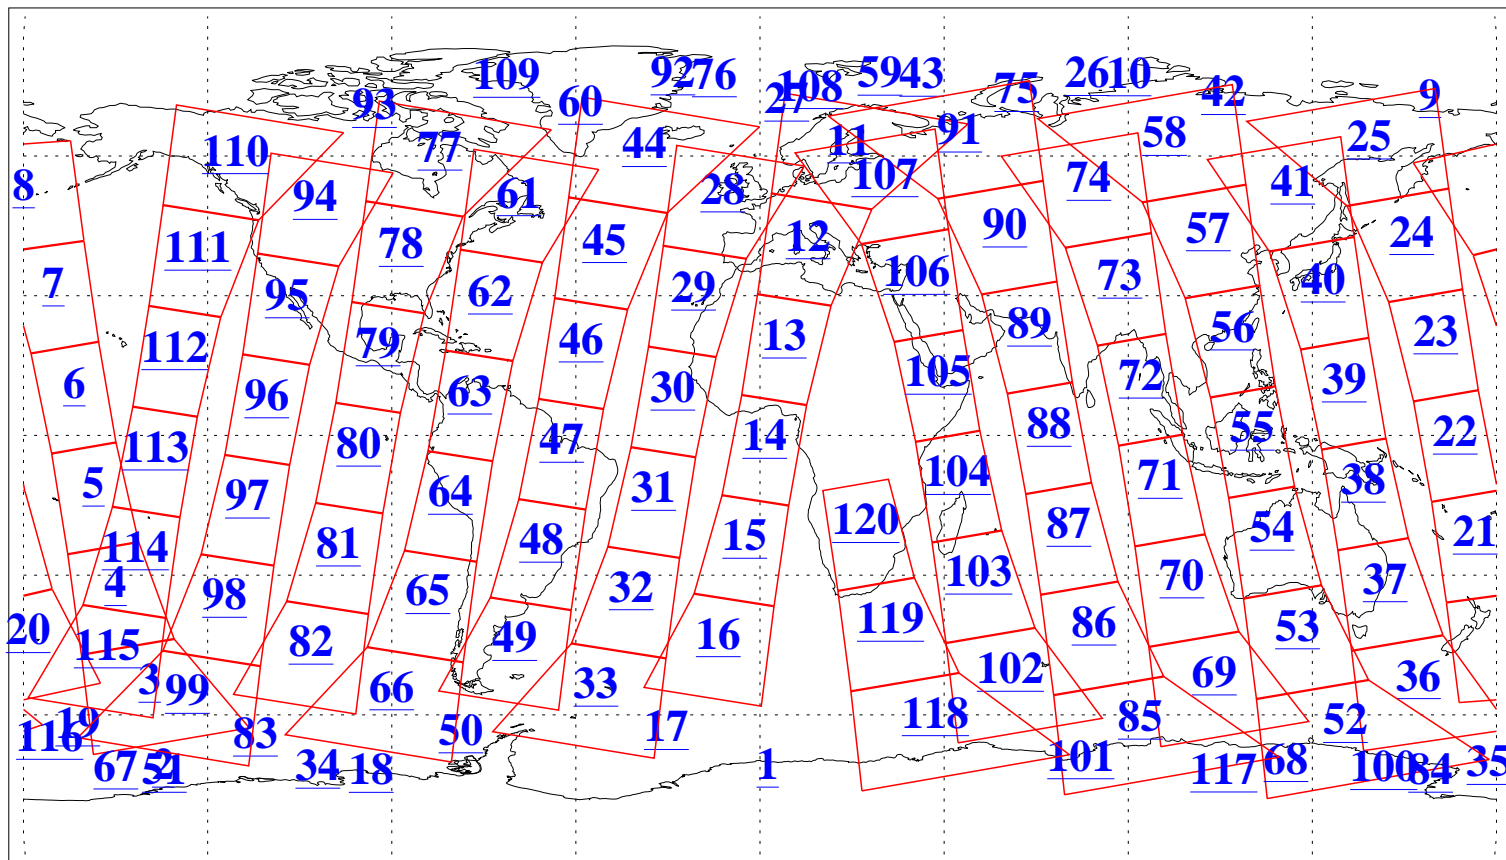

L1B Availability
AMSU Granules: 240
HSB Granules: 0
AIRS Granules: 240

20 Dec 2004
DoY 355
Aqua Day 961
Granules: 1 to 120

Granules: 121 to 240

Legend: AMSU Available, HSB Available, AIRS Available

L1B Availability
AMSU Granules: 240
HSB Granules: 0
AIRS Granules: 240

20 Dec 2004
DoY 355
Aqua Day 961

Ascending Granules

Descending Granules

Legend: AMSU Available, HSB Available, AIRS Available

L1B Availability
AMSU Granules: 240
HSB Granules: 0
AIRS Granules: 240

20 Dec 2004
DoY 355
Aqua Day 961

Northern Hemisphere Granules

Southern Hemisphere Granules

Legend: AMSU Available, HSB Available, AIRS Available