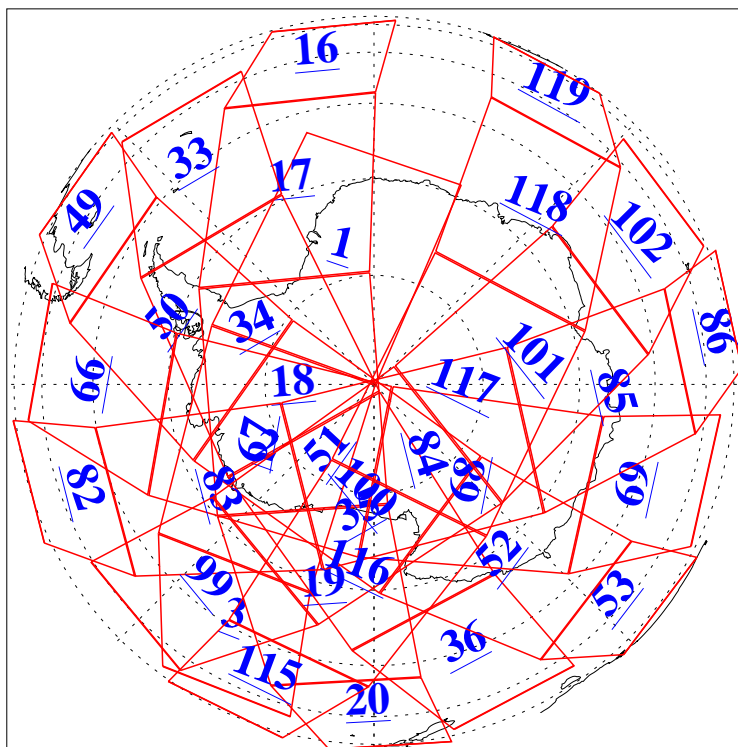

L1B Availability
AMSU Granules: 240
HSB Granules: 0
AIRS Granules: 240

20 Dec 2004
DoY 355
Aqua Day 961
Granules: 1 to 120

Granules: 121 to 240

Legend: AMSU Available, HSB Available, AIRS Available

L1B Availability
AMSU Granules: 240
HSB Granules: 0
AIRS Granules: 240

20 Dec 2004
DoY 355
Aqua Day 961

Ascending Granules

Descending Granules

Legend: AMSU Available, HSB Available, AIRS Available

L1B Availability
AMSU Granules: 240
HSB Granules: 0
AIRS Granules: 240

20 Dec 2004
DoY 355
Aqua Day 961

Northern Hemisphere Granules

Southern Hemisphere Granules

Legend: AMSU Available, HSB Available, AIRS Available