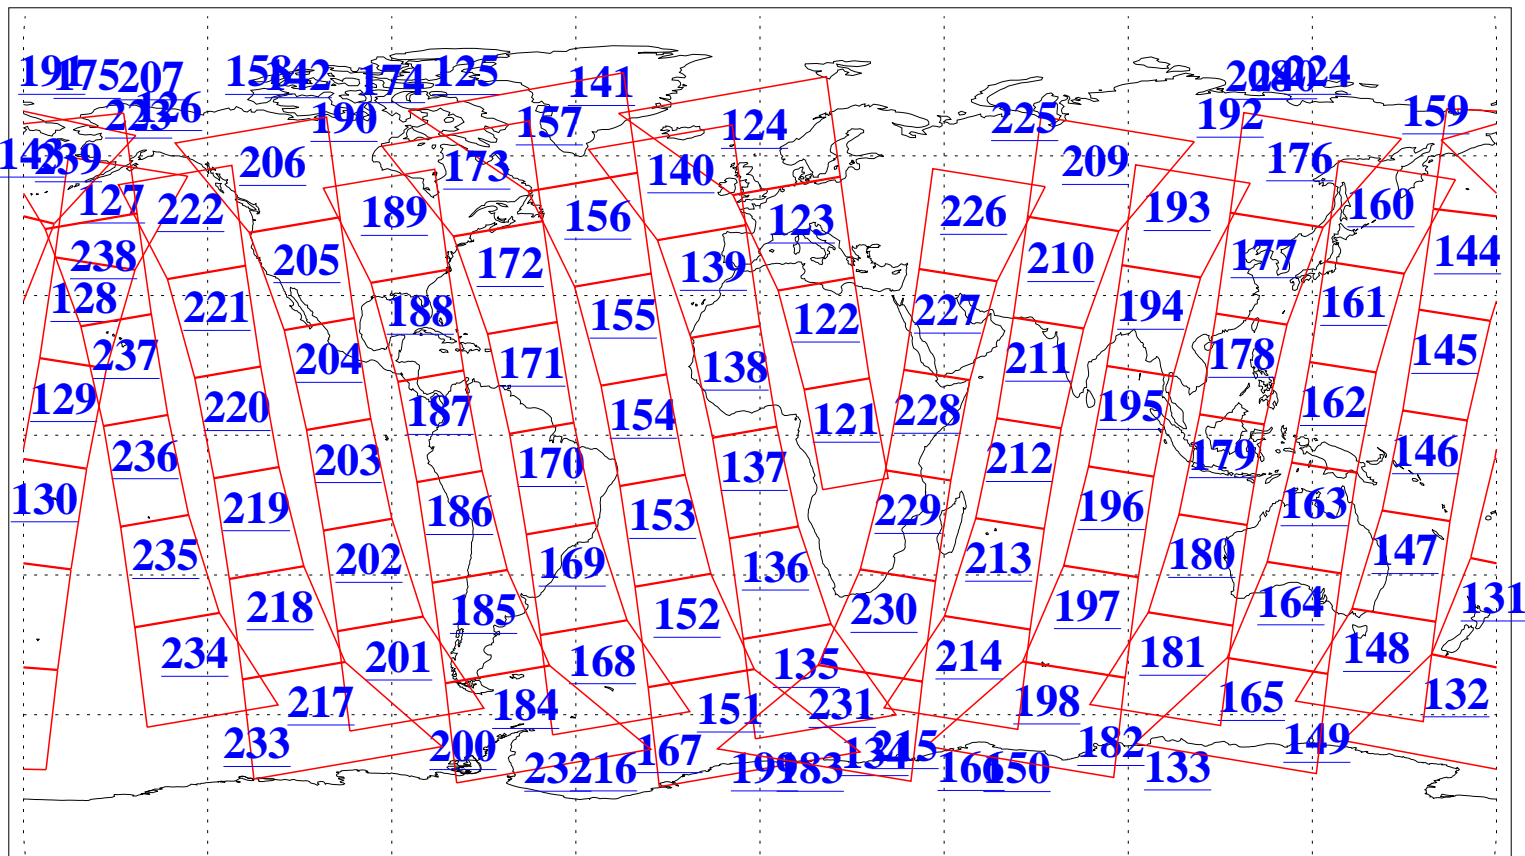

L1B Availability
AMSU Granules: 240
HSB Granules: 0
AIRS Granules: 240

20 Dec 2004
DoY 355
Aqua Day 961
Granules: 1 to 120

Granules: 121 to 240

Legend: AMSU Available, HSB Available, AIRS Available

L1B Availability
AMSU Granules: 240
HSB Granules: 0
AIRS Granules: 240

20 Dec 2004
DoY 355
Aqua Day 961

Ascending Granules

Descending Granules

Legend: AMSU Available, HSB Available, AIRS Available

L1B Availability
AMSU Granules: 240
HSB Granules: 0
AIRS Granules: 240

20 Dec 2004
DoY 355
Aqua Day 961

Northern Hemisphere Granules

Southern Hemisphere Granules

Legend: AMSU Available, HSB Available, AIRS Available