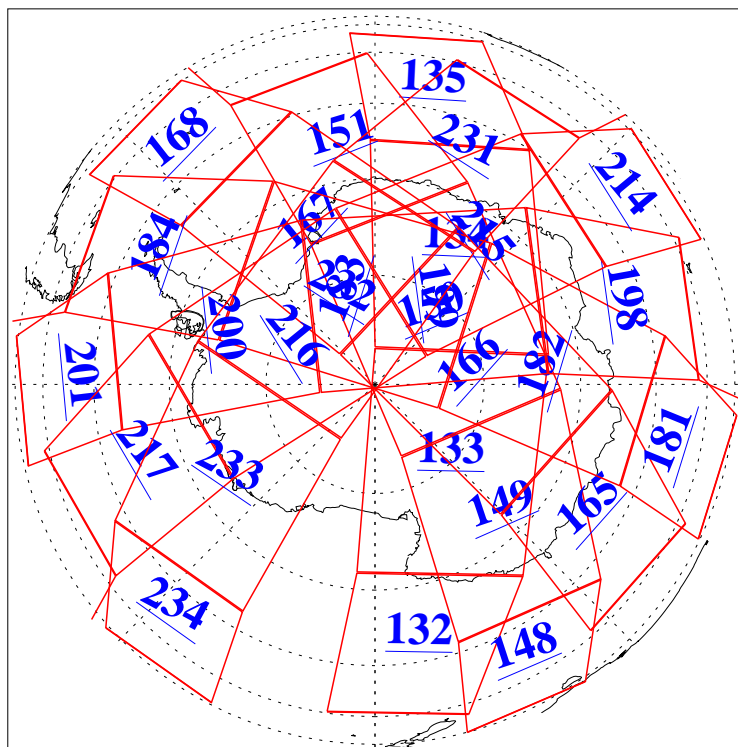

L1B Availability
AMSU Granules: 240
HSB Granules: 0
AIRS Granules: 240

20 Dec 2004
DoY 355
Aqua Day 961
Granules: 1 to 120

Granules: 121 to 240

Legend: AMSU Available, HSB Available, AIRS Available

L1B Availability
AMSU Granules: 240
HSB Granules: 0
AIRS Granules: 240

20 Dec 2004
DoY 355
Aqua Day 961

Ascending Granules

Descending Granules

Legend: AMSU Available, HSB Available, AIRS Available

L1B Availability
AMSU Granules: 240
HSB Granules: 0
AIRS Granules: 240

20 Dec 2004
DoY 355
Aqua Day 961

Northern Hemisphere Granules

Southern Hemisphere Granules

Legend: AMSU Available, HSB Available, AIRS Available