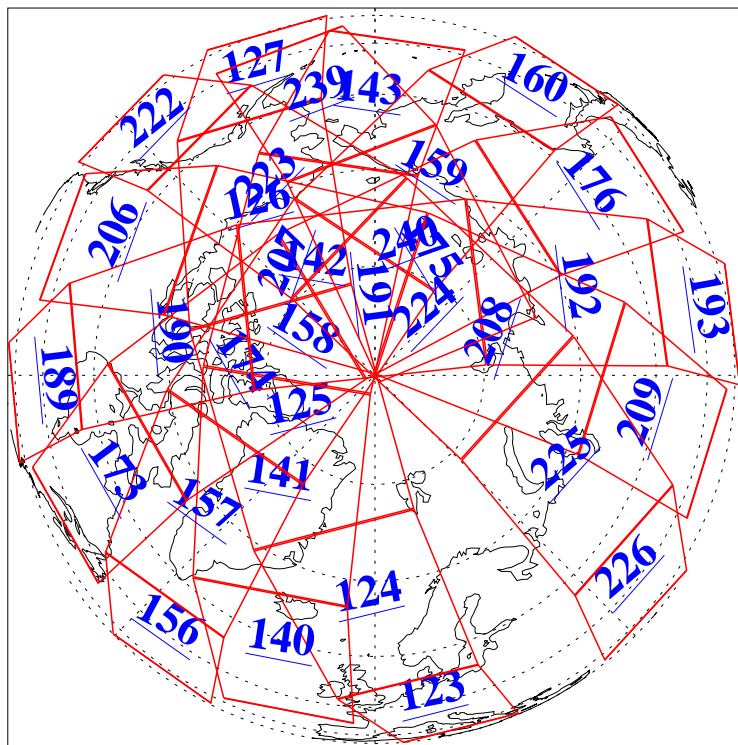

L1B Availability
AMSU Granules: 240
HSB Granules: 0
AIRS Granules: 240

20 Dec 2004
DoY 355
Aqua Day 961
Granules: 1 to 120

Granules: 121 to 240

Legend: AMSU Available, HSB Available, AIRS Available

L1B Availability
AMSU Granules: 240
HSB Granules: 0
AIRS Granules: 240

20 Dec 2004
DoY 355
Aqua Day 961

Ascending Granules

Descending Granules

Legend: AMSU Available, HSB Available, AIRS Available

L1B Availability
AMSU Granules: 240
HSB Granules: 0
AIRS Granules: 240

20 Dec 2004
DoY 355
Aqua Day 961

Northern Hemisphere Granules

Southern Hemisphere Granules

Legend: AMSU Available, HSB Available, AIRS Available