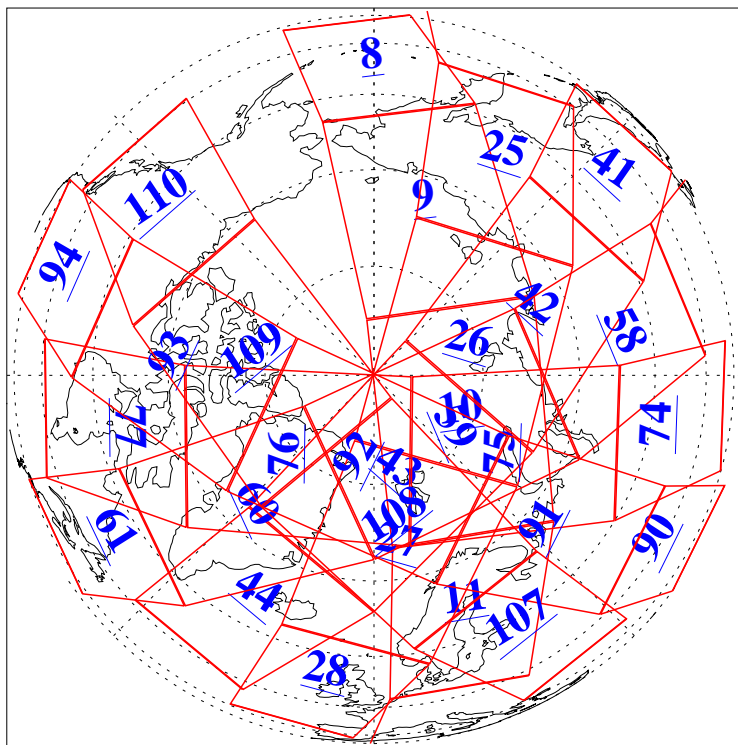

L1B Availability
AMSU Granules: 240
HSB Granules: 0
AIRS Granules: 240

20 Dec 2004
DoY 355
Aqua Day 961
Granules: 1 to 120

Granules: 121 to 240

Legend: AMSU Available, HSB Available, AIRS Available

L1B Availability
AMSU Granules: 240
HSB Granules: 0
AIRS Granules: 240

20 Dec 2004
DoY 355
Aqua Day 961

Ascending Granules

Descending Granules

Legend: AMSU Available, HSB Available, AIRS Available

L1B Availability
AMSU Granules: 240
HSB Granules: 0
AIRS Granules: 240

20 Dec 2004
DoY 355
Aqua Day 961

Northern Hemisphere Granules

Southern Hemisphere Granules

Legend: AMSU Available, HSB Available, AIRS Available