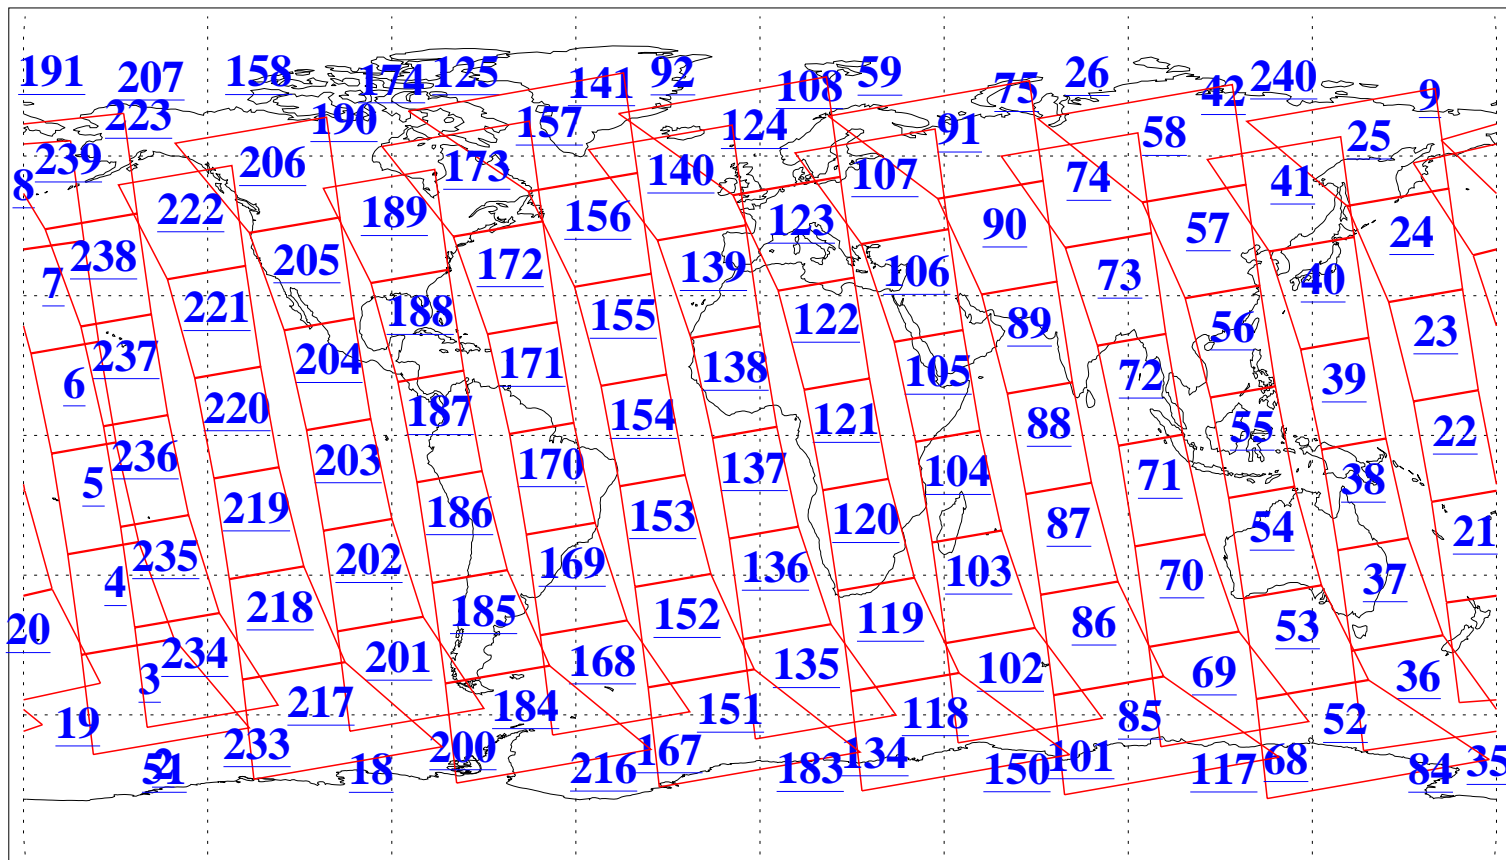

L1B Availability
AMSU Granules: 240
HSB Granules: 0
AIRS Granules: 240

20 Dec 2004
DoY 355
Aqua Day 961
Granules: 1 to 120

Granules: 121 to 240

Legend: AMSU Available, HSB Available, AIRS Available

L1B Availability
AMSU Granules: 240
HSB Granules: 0
AIRS Granules: 240

20 Dec 2004
DoY 355
Aqua Day 961

Ascending Granules

Descending Granules

Legend: AMSU Available, HSB Available, AIRS Available

L1B Availability
AMSU Granules: 240
HSB Granules: 0
AIRS Granules: 240

20 Dec 2004
DoY 355
Aqua Day 961

Northern Hemisphere Granules

Southern Hemisphere Granules

Legend: AMSU Available, HSB Available, AIRS Available