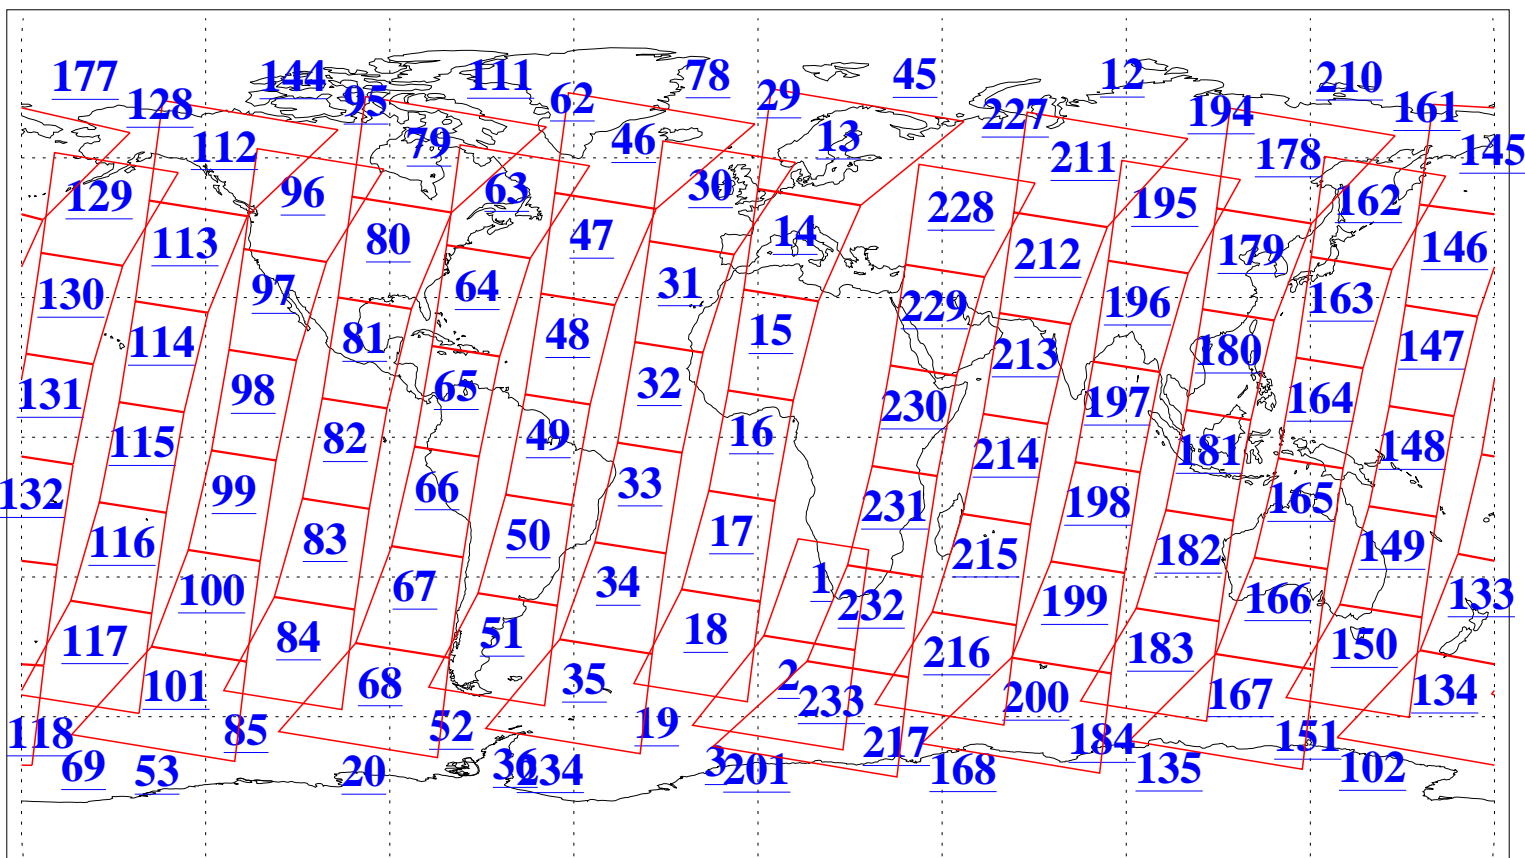

L1B Availability
AMSU Granules: 240
HSB Granules: 0
AIRS Granules: 240

18 Dec 2004
DoY 353
Aqua Day 959
Granules: 1 to 120

Granules: 121 to 240

Legend: AMSU Available, HSB Available, AIRS Available

L1B Availability
AMSU Granules: 240
HSB Granules: 0
AIRS Granules: 240

18 Dec 2004
DoY 353
Aqua Day 959

Ascending Granules

Descending Granules

Legend: AMSU Available, HSB Available, AIRS Available

L1B Availability
 AMSU Granules: 240
 HSB Granules: 0
 AIRS Granules: 240

18 Dec 2004
 DoY 353
 Aqua Day 959

Northern Hemisphere Granules

Southern Hemisphere Granules

Legend: AMSU Available, HSB Available, AIRS Available