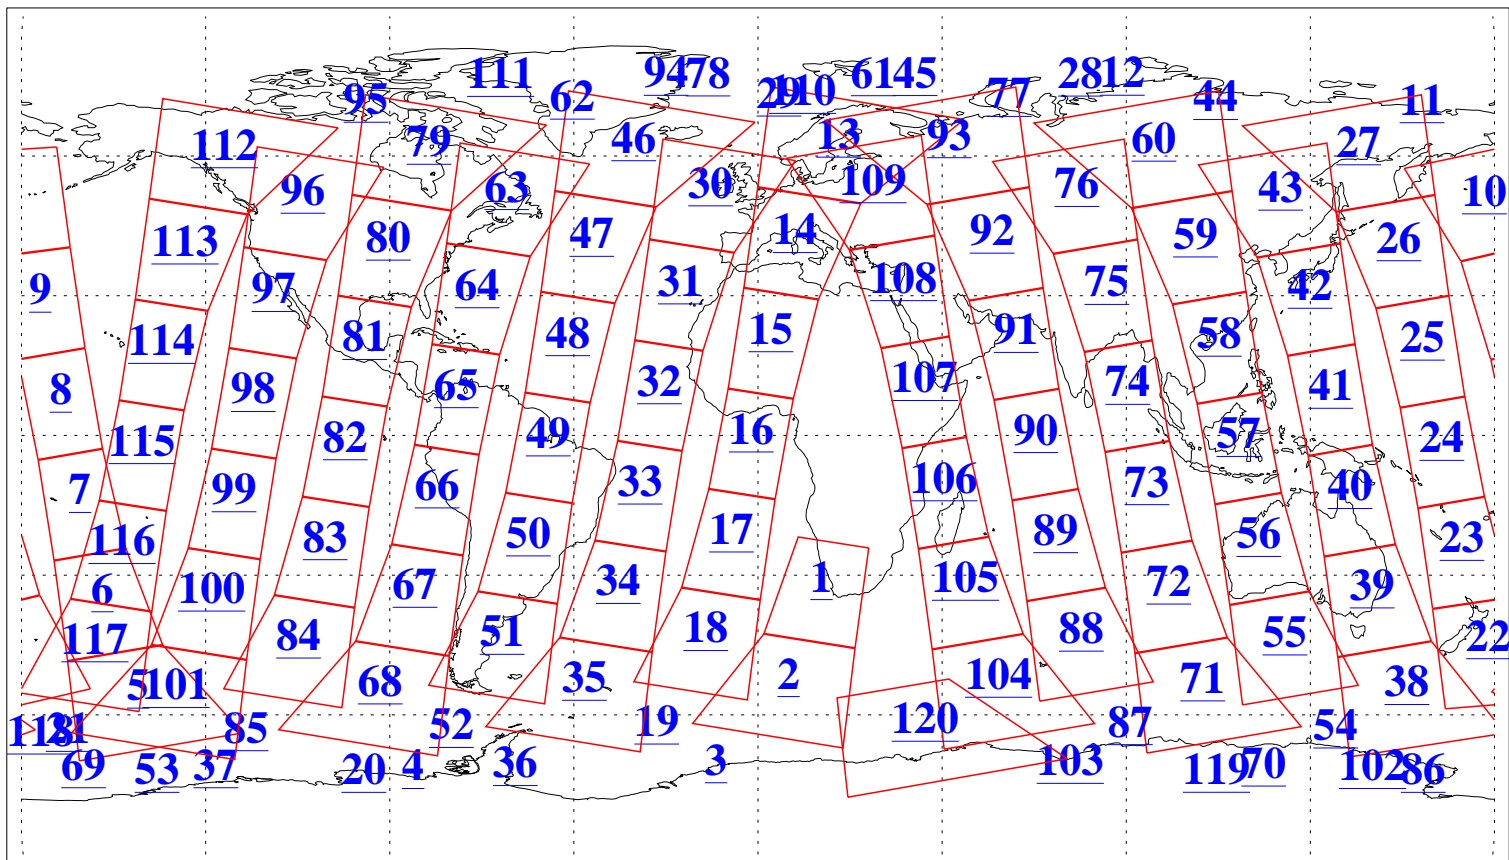

L1B Availability
AMSU Granules: 240
HSB Granules: 0
AIRS Granules: 240

18 Dec 2004
DoY 353
Aqua Day 959
Granules: 1 to 120

Granules: 121 to 240

Legend: AMSU Available, HSB Available, AIRS Available

L1B Availability
AMSU Granules: 240
HSB Granules: 0
AIRS Granules: 240

18 Dec 2004
DoY 353
Aqua Day 959

Ascending Granules

Descending Granules

Legend: AMSU Available, HSB Available, AIRS Available

L1B Availability
 AMSU Granules: 240
 HSB Granules: 0
 AIRS Granules: 240

18 Dec 2004
 DoY 353
 Aqua Day 959

Northern Hemisphere Granules

Southern Hemisphere Granules

Legend: AMSU Available, HSB Available, AIRS Available