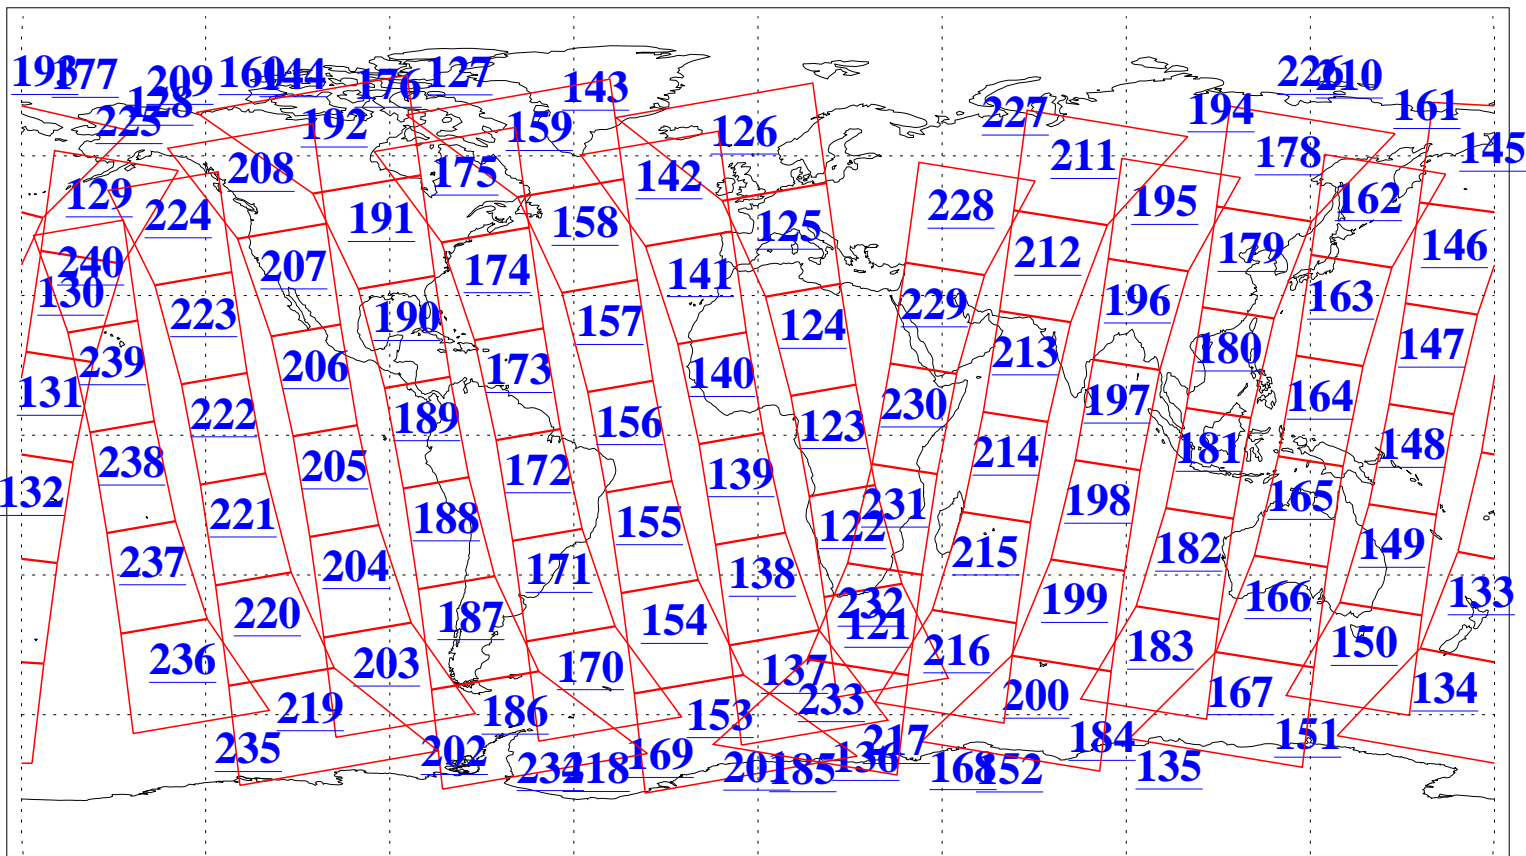

L1B Availability
AMSU Granules: 240
HSB Granules: 0
AIRS Granules: 240

18 Dec 2004
DoY 353
Aqua Day 959
Granules: 1 to 120

Granules: 121 to 240

Legend: AMSU Available, HSB Available, AIRS Available

L1B Availability
AMSU Granules: 240
HSB Granules: 0
AIRS Granules: 240

18 Dec 2004
DoY 353
Aqua Day 959

Ascending Granules

Descending Granules

Legend: AMSU Available, HSB Available, AIRS Available

L1B Availability
 AMSU Granules: 240
 HSB Granules: 0
 AIRS Granules: 240

18 Dec 2004
 DoY 353
 Aqua Day 959