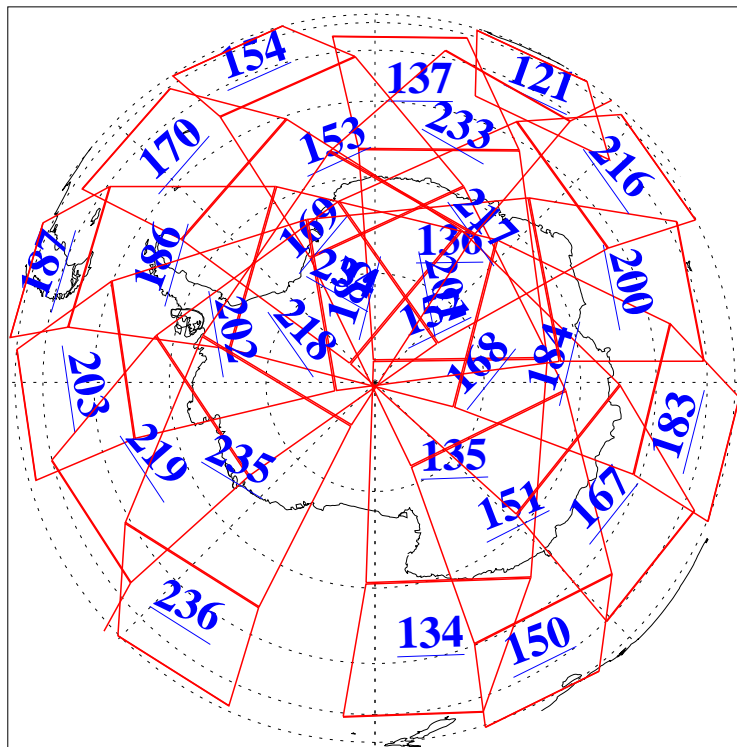

L1B Availability
AMSU Granules: 240
HSB Granules: 0
AIRS Granules: 240

18 Dec 2004
DoY 353
Aqua Day 959
Granules: 1 to 120

Granules: 121 to 240

Legend: AMSU Available, HSB Available, AIRS Available

L1B Availability
AMSU Granules: 240
HSB Granules: 0
AIRS Granules: 240

18 Dec 2004
DoY 353
Aqua Day 959

Ascending Granules

Descending Granules

Legend: AMSU Available, HSB Available, AIRS Available

L1B Availability
 AMSU Granules: 240
 HSB Granules: 0
 AIRS Granules: 240

18 Dec 2004
 DoY 353
 Aqua Day 959

Northern Hemisphere Granules

Southern Hemisphere Granules

Legend: AMSU Available, HSB Available, AIRS Available