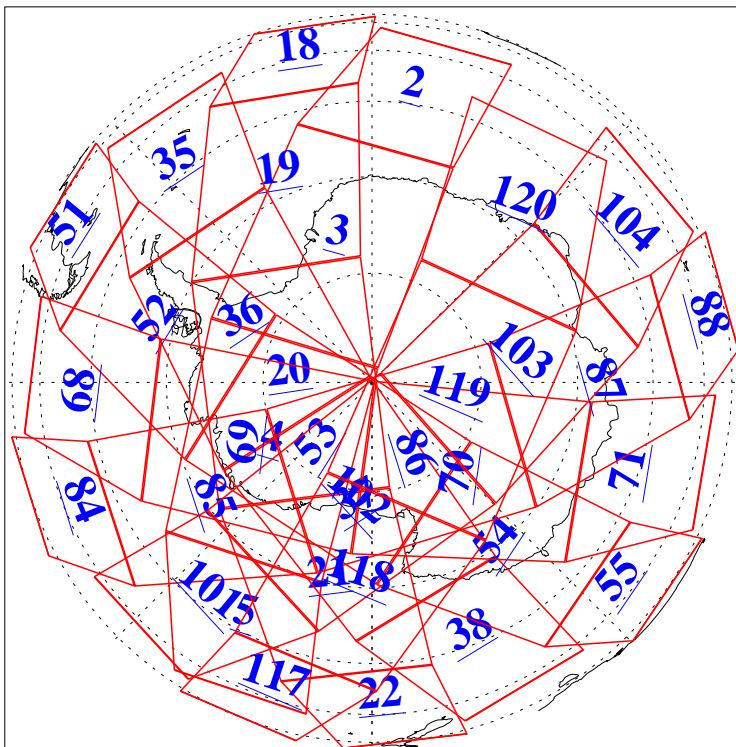

L1B Availability
AMSU Granules: 240
HSB Granules: 0
AIRS Granules: 240

18 Dec 2004
DoY 353
Aqua Day 959
Granules: 1 to 120

Granules: 121 to 240

Legend: AMSU Available, HSB Available, AIRS Available

L1B Availability
AMSU Granules: 240
HSB Granules: 0
AIRS Granules: 240

18 Dec 2004
DoY 353
Aqua Day 959

Ascending Granules

Descending Granules

Legend: AMSU Available, HSB Available, AIRS Available

L1B Availability
 AMSU Granules: 240
 HSB Granules: 0
 AIRS Granules: 240

18 Dec 2004
 DoY 353
 Aqua Day 959

Northern Hemisphere Granules

Southern Hemisphere Granules

Legend: AMSU Available, HSB Available, AIRS Available