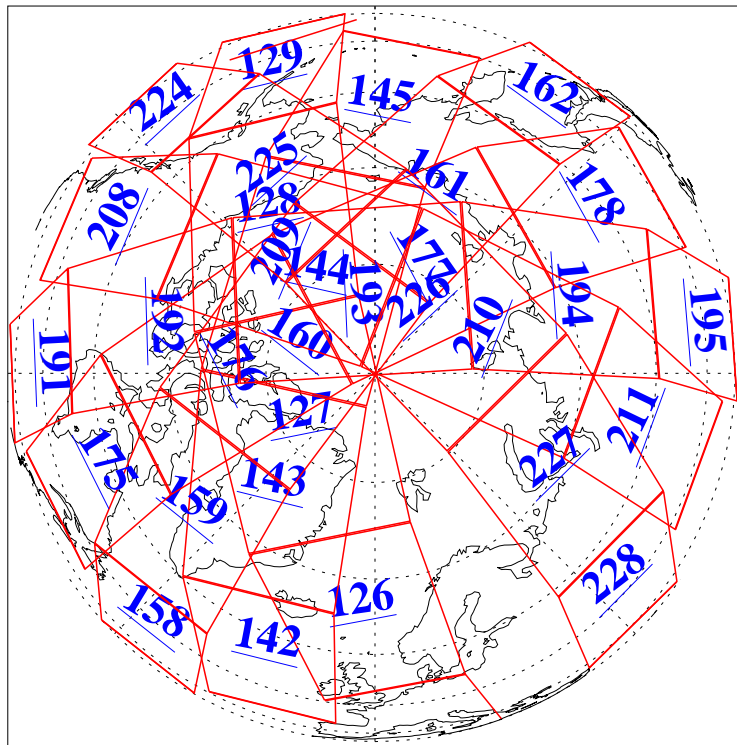

L1B Availability
AMSU Granules: 240
HSB Granules: 0
AIRS Granules: 240

18 Dec 2004
DoY 353
Aqua Day 959
Granules: 1 to 120

Granules: 121 to 240

Legend: AMSU Available, HSB Available, AIRS Available

L1B Availability
AMSU Granules: 240
HSB Granules: 0
AIRS Granules: 240

18 Dec 2004
DoY 353
Aqua Day 959

Ascending Granules

Descending Granules

Legend: AMSU Available, HSB Available, AIRS Available

L1B Availability
 AMSU Granules: 240
 HSB Granules: 0
 AIRS Granules: 240

18 Dec 2004
 DoY 353
 Aqua Day 959

Northern Hemisphere Granules

Southern Hemisphere Granules

Legend: AMSU Available, HSB Available, AIRS Available