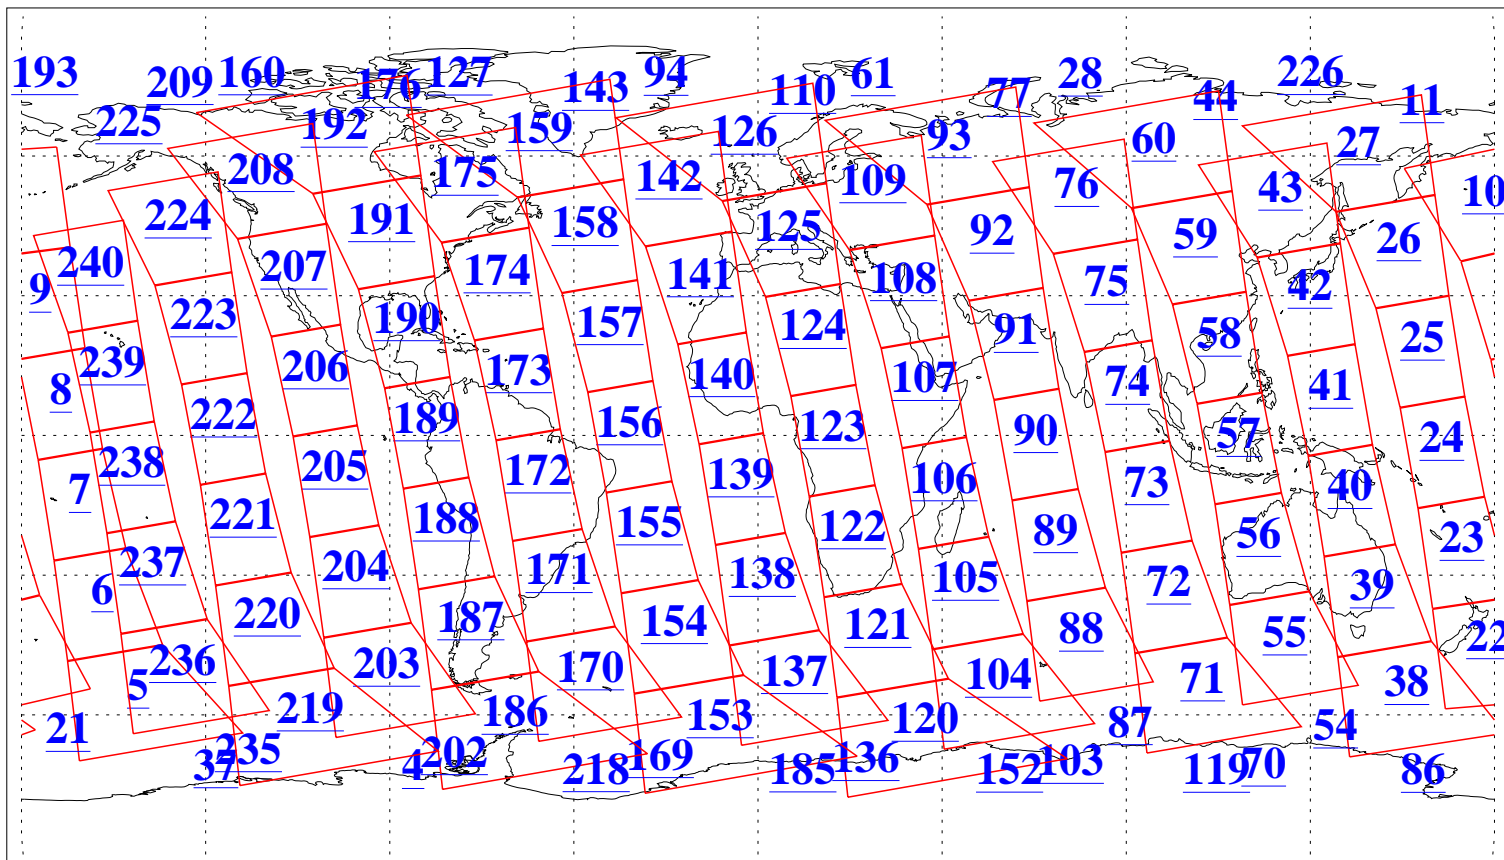

L1B Availability
AMSU Granules: 240
HSB Granules: 0
AIRS Granules: 240

18 Dec 2004
DoY 353
Aqua Day 959
Granules: 1 to 120

Granules: 121 to 240

Legend: AMSU Available, HSB Available, AIRS Available

L1B Availability
AMSU Granules: 240
HSB Granules: 0
AIRS Granules: 240

18 Dec 2004
DoY 353
Aqua Day 959

Ascending Granules

Descending Granules

Legend: AMSU Available, HSB Available, AIRS Available

L1B Availability
 AMSU Granules: 240
 HSB Granules: 0
 AIRS Granules: 240

18 Dec 2004
 DoY 353
 Aqua Day 959

Northern Hemisphere Granules

Southern Hemisphere Granules

Legend: AMSU Available, HSB Available, AIRS Available