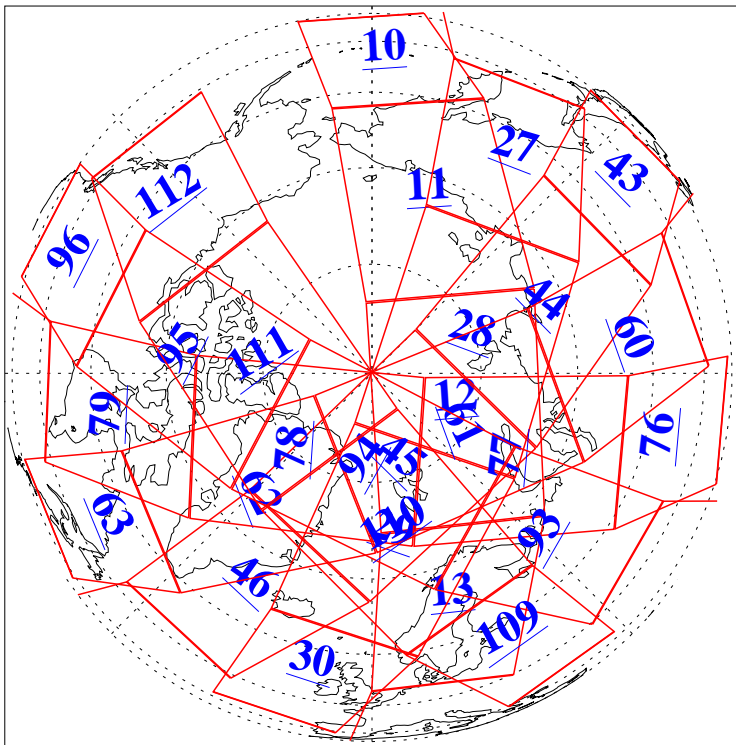

L1B Availability
AMSU Granules: 240
HSB Granules: 0
AIRS Granules: 240

18 Dec 2004
DoY 353
Aqua Day 959
Granules: 1 to 120

Granules: 121 to 240

Legend: AMSU Available, HSB Available, AIRS Available

L1B Availability
AMSU Granules: 240
HSB Granules: 0
AIRS Granules: 240

18 Dec 2004
DoY 353
Aqua Day 959

Ascending Granules

Descending Granules

Legend: AMSU Available, HSB Available, AIRS Available

L1B Availability
 AMSU Granules: 240
 HSB Granules: 0
 AIRS Granules: 240

18 Dec 2004
 DoY 353
 Aqua Day 959

Northern Hemisphere Granules

Southern Hemisphere Granules

Legend: AMSU Available, HSB Available, AIRS Available