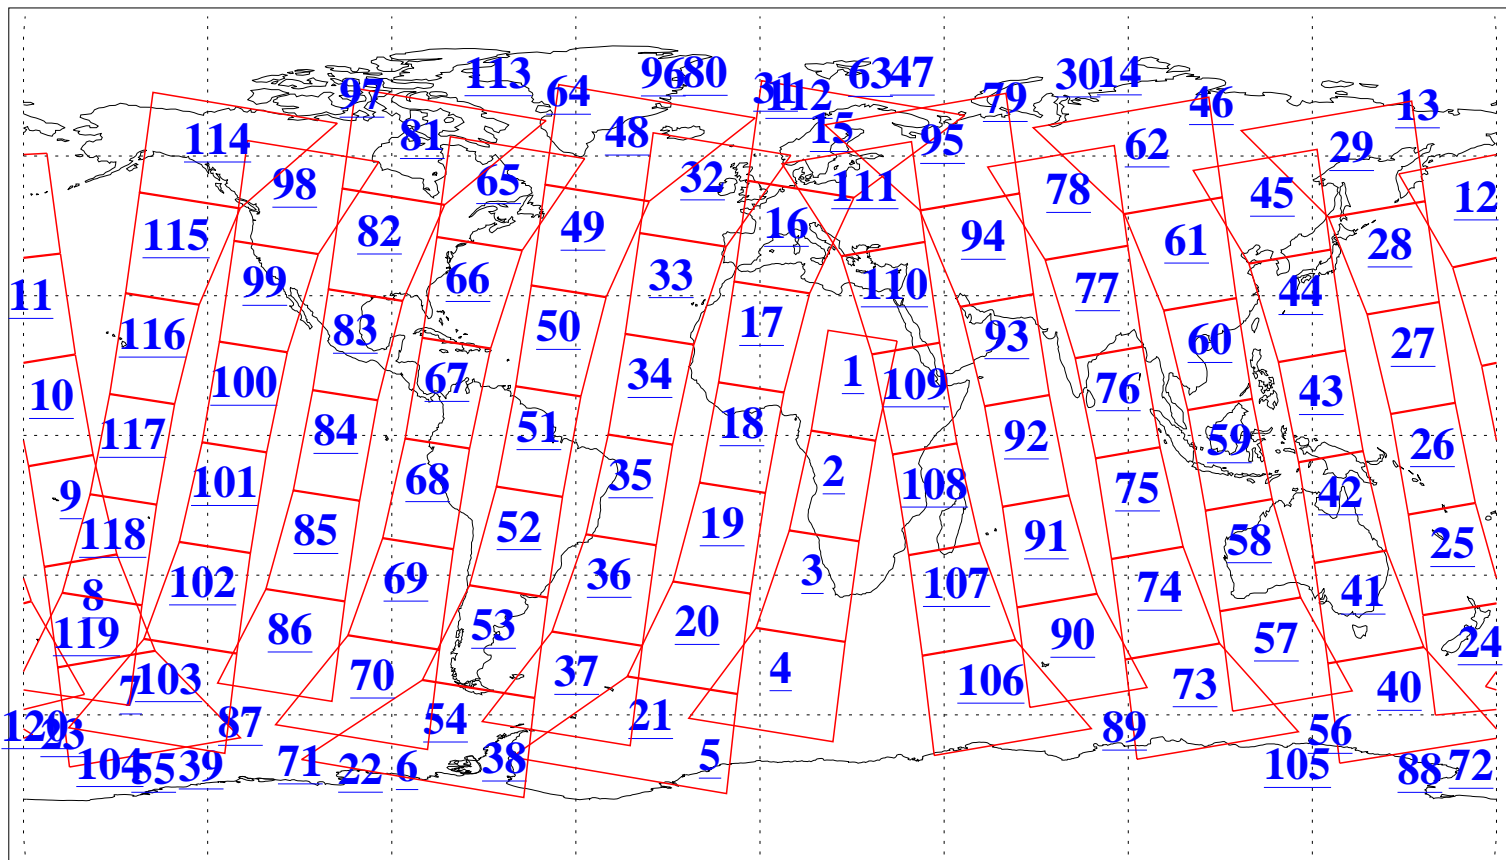

L1B Availability
AMSU Granules: 240
HSB Granules: 0
AIRS Granules: 240

16 Dec 2004
DoY 351
Aqua Day 957
Granules: 1 to 120

Granules: 121 to 240

Legend: AMSU Available, HSB Available, AIRS Available

L1B Availability
AMSU Granules: 240
HSB Granules: 0
AIRS Granules: 240

16 Dec 2004
DoY 351
Aqua Day 957

Ascending Granules

Descending Granules

Legend: AMSU Available, HSB Available, AIRS Available

L1B Availability
AMSU Granules: 240
HSB Granules: 0
AIRS Granules: 240

16 Dec 2004
DoY 351
Aqua Day 957

Northern Hemisphere Granules

Southern Hemisphere Granules

Legend: AMSU Available, HSB Available, AIRS Available