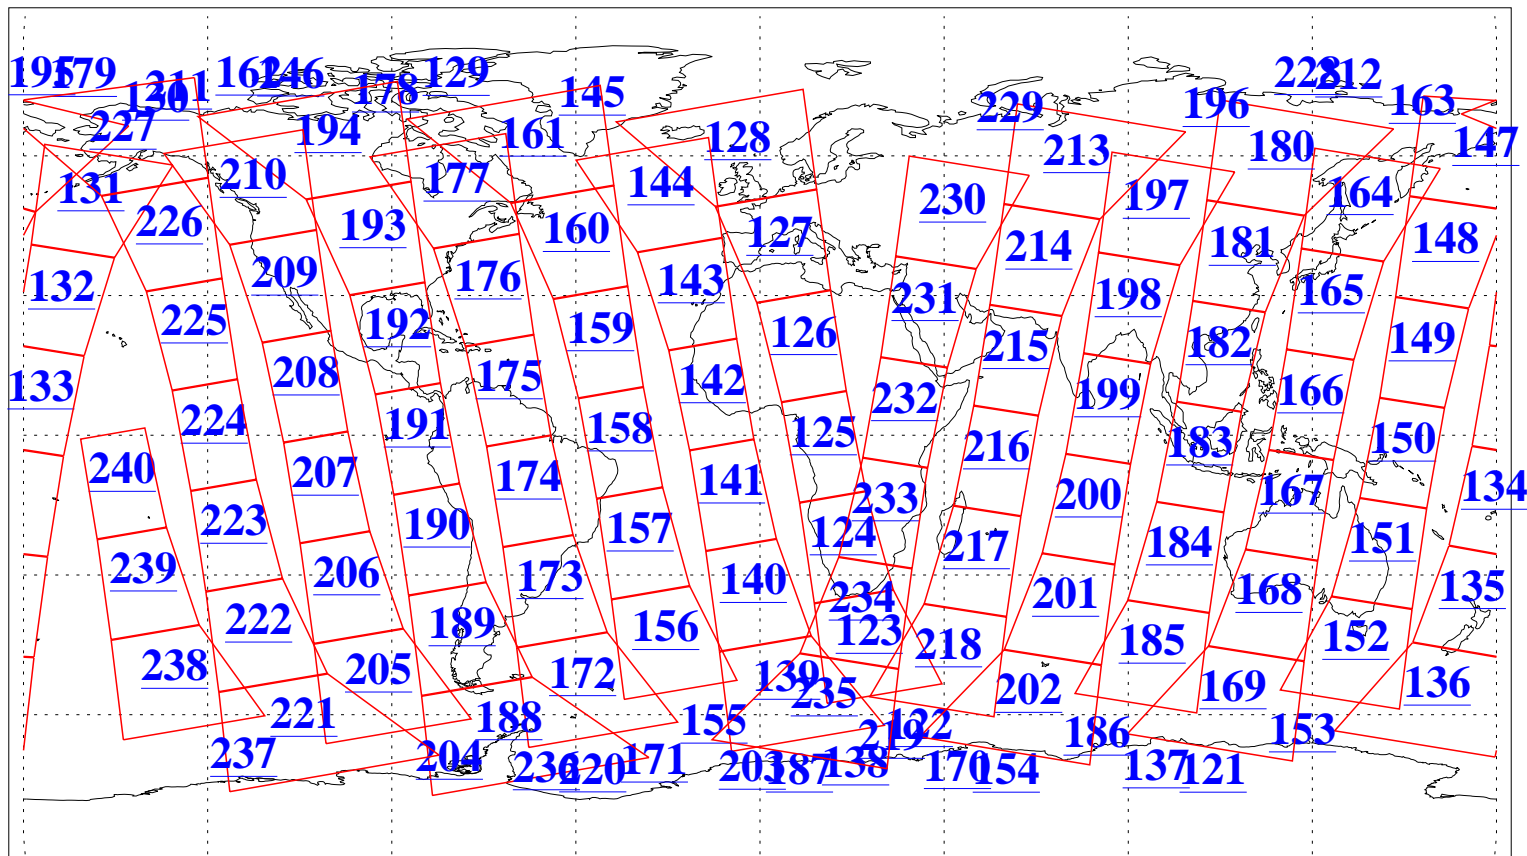

L1B Availability
AMSU Granules: 240
HSB Granules: 0
AIRS Granules: 240

16 Dec 2004
DoY 351
Aqua Day 957
Granules: 1 to 120

Granules: 121 to 240

Legend: AMSU Available, HSB Available, AIRS Available

L1B Availability
AMSU Granules: 240
HSB Granules: 0
AIRS Granules: 240

16 Dec 2004
DoY 351
Aqua Day 957

Ascending Granules

Descending Granules

Legend: AMSU Available, HSB Available, AIRS Available

L1B Availability
AMSU Granules: 240
HSB Granules: 0
AIRS Granules: 240

16 Dec 2004
DoY 351
Aqua Day 957

Northern Hemisphere Granules

Southern Hemisphere Granules

Legend: AMSU Available, HSB Available, AIRS Available