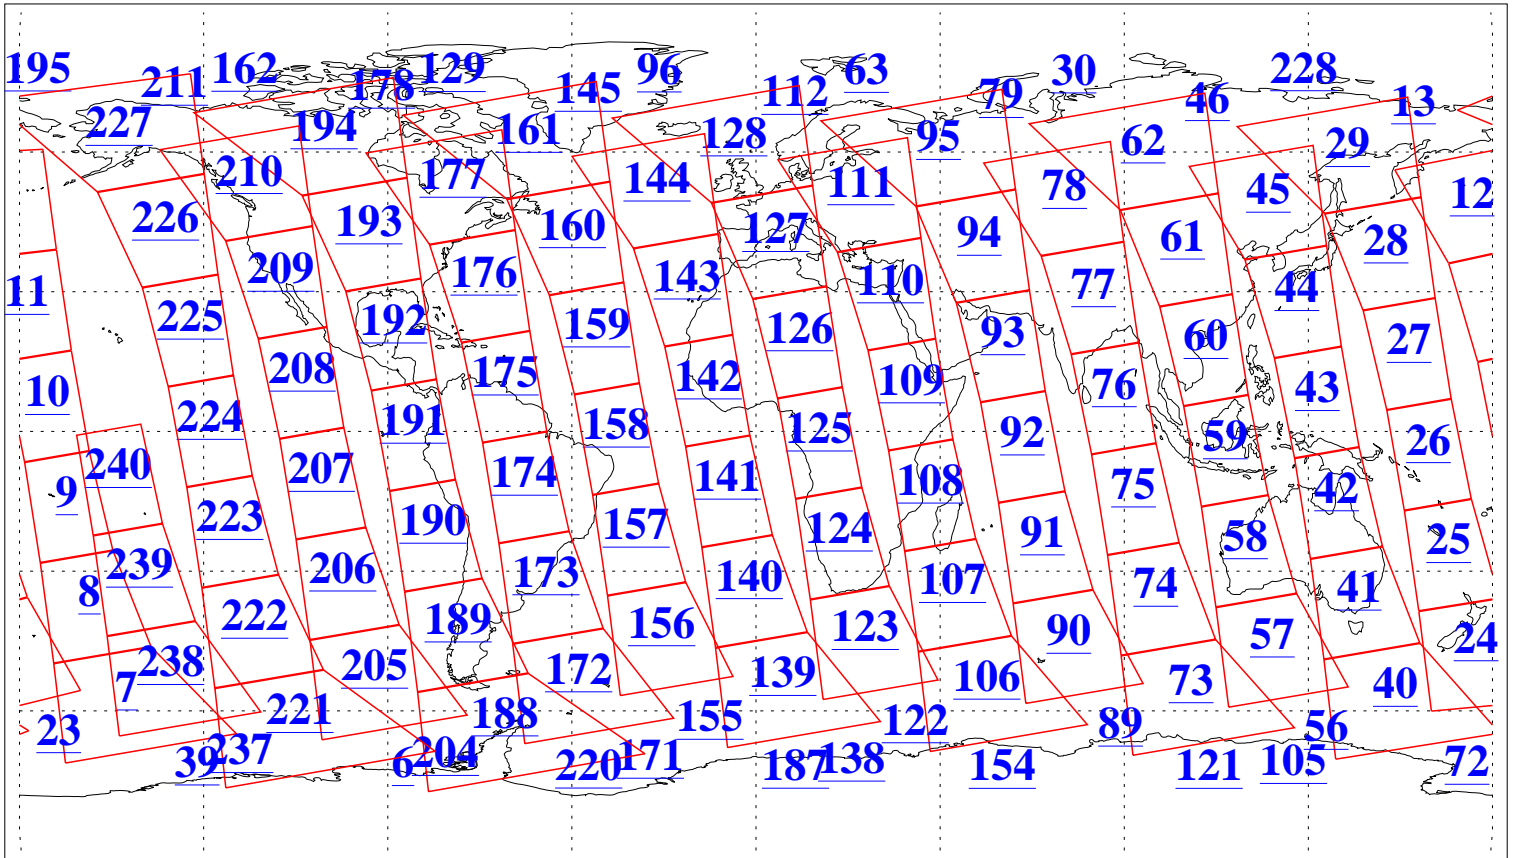

L1B Availability
AMSU Granules: 240
HSB Granules: 0
AIRS Granules: 240

16 Dec 2004
DoY 351
Aqua Day 957
Granules: 1 to 120

Granules: 121 to 240

Legend: AMSU Available, HSB Available, AIRS Available

L1B Availability
AMSU Granules: 240
HSB Granules: 0
AIRS Granules: 240

16 Dec 2004
DoY 351
Aqua Day 957

Ascending Granules

Descending Granules

Legend: AMSU Available, HSB Available, AIRS Available

L1B Availability
AMSU Granules: 240
HSB Granules: 0
AIRS Granules: 240

16 Dec 2004
DoY 351
Aqua Day 957

Northern Hemisphere Granules

Southern Hemisphere Granules

Legend: AMSU Available, HSB Available, AIRS Available