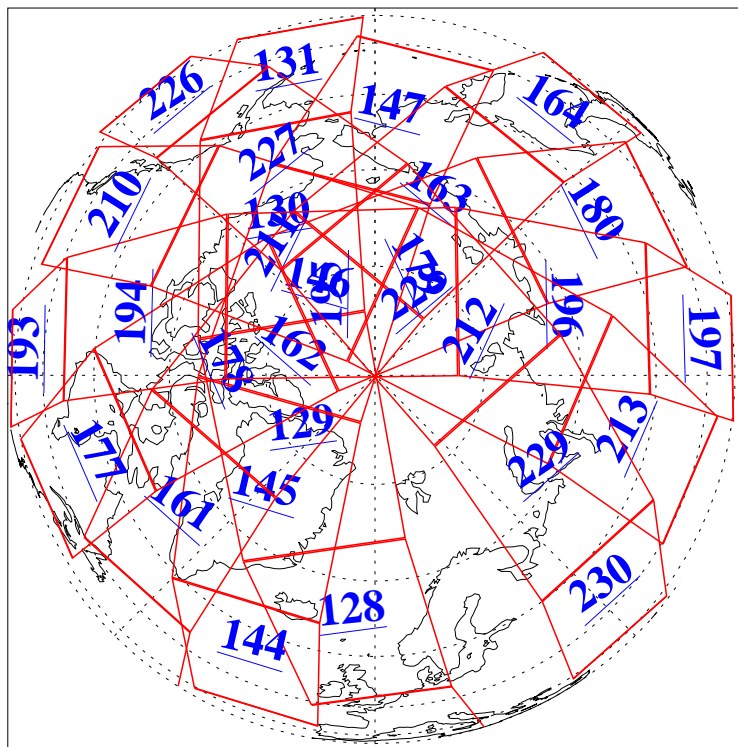

L1B Availability
AMSU Granules: 240
HSB Granules: 0
AIRS Granules: 240

16 Dec 2004
DoY 351
Aqua Day 957
Granules: 1 to 120

Granules: 121 to 240

Legend: AMSU Available, HSB Available, AIRS Available

L1B Availability
AMSU Granules: 240
HSB Granules: 0
AIRS Granules: 240

16 Dec 2004
DoY 351
Aqua Day 957

Ascending Granules

Descending Granules

Legend: AMSU Available, HSB Available, AIRS Available

L1B Availability
AMSU Granules: 240
HSB Granules: 0
AIRS Granules: 240

16 Dec 2004
DoY 351
Aqua Day 957

Northern Hemisphere Granules

Southern Hemisphere Granules

Legend: AMSU Available, HSB Available, AIRS Available