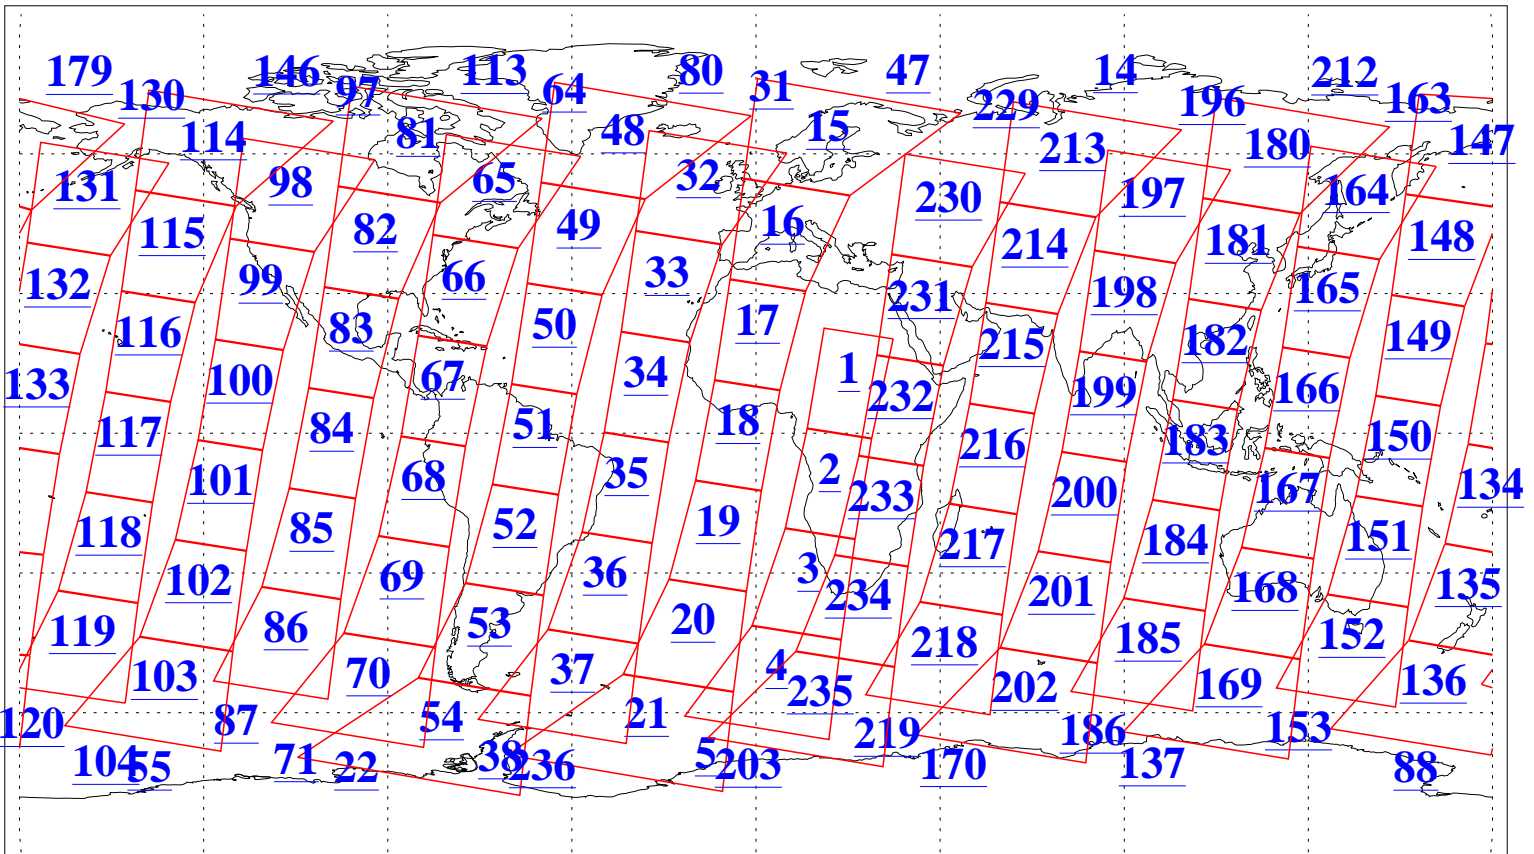

L1B Availability
AMSU Granules: 240
HSB Granules: 0
AIRS Granules: 240

16 Dec 2004
DoY 351
Aqua Day 957
Granules: 1 to 120

Granules: 121 to 240

Legend: AMSU Available, HSB Available, AIRS Available

L1B Availability
AMSU Granules: 240
HSB Granules: 0
AIRS Granules: 240

16 Dec 2004
DoY 351
Aqua Day 957

Ascending Granules

Descending Granules

Legend: AMSU Available, HSB Available, AIRS Available

L1B Availability
AMSU Granules: 240
HSB Granules: 0
AIRS Granules: 240

16 Dec 2004
DoY 351
Aqua Day 957

Northern Hemisphere Granules

Southern Hemisphere Granules

Legend: AMSU Available, HSB Available, AIRS Available