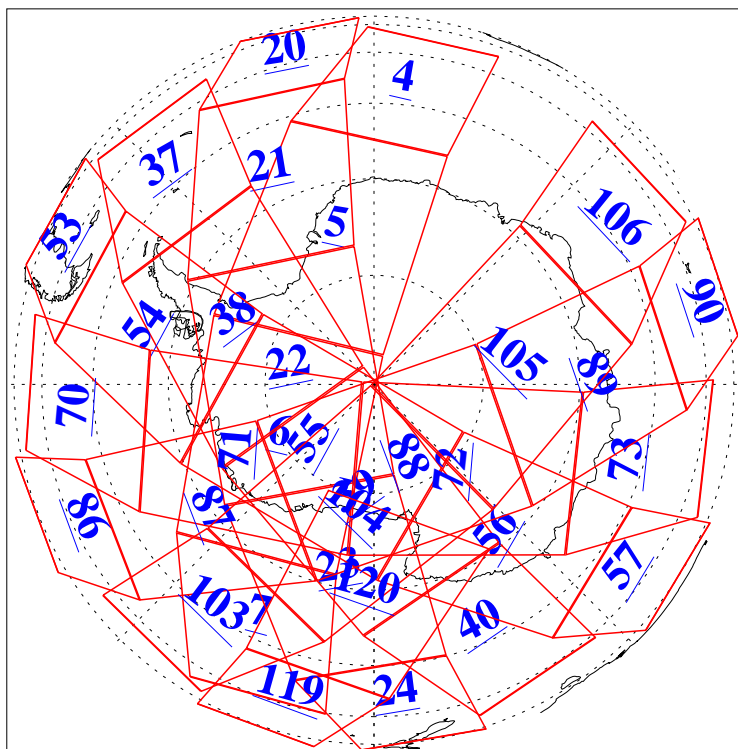

L1B Availability
AMSU Granules: 240
HSB Granules: 0
AIRS Granules: 240

16 Dec 2004
DoY 351
Aqua Day 957
Granules: 1 to 120

Granules: 121 to 240

Legend: AMSU Available, HSB Available, AIRS Available

L1B Availability
AMSU Granules: 240
HSB Granules: 0
AIRS Granules: 240

16 Dec 2004
DoY 351
Aqua Day 957

Ascending Granules

Descending Granules

Legend: AMSU Available, HSB Available, AIRS Available

L1B Availability
AMSU Granules: 240
HSB Granules: 0
AIRS Granules: 240

16 Dec 2004
DoY 351
Aqua Day 957

Northern Hemisphere Granules

Southern Hemisphere Granules

Legend: AMSU Available, HSB Available, AIRS Available