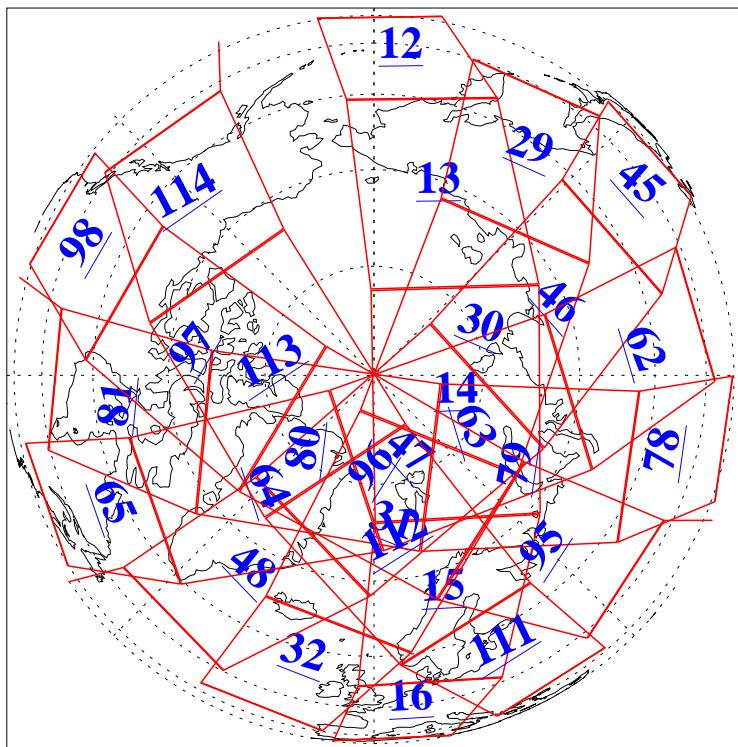

L1B Availability
AMSU Granules: 240
HSB Granules: 0
AIRS Granules: 240

16 Dec 2004
DoY 351
Aqua Day 957
Granules: 1 to 120

Granules: 121 to 240

Legend: AMSU Available, HSB Available, AIRS Available

L1B Availability
AMSU Granules: 240
HSB Granules: 0
AIRS Granules: 240

16 Dec 2004
DoY 351
Aqua Day 957

Ascending Granules

Descending Granules

Legend: AMSU Available, HSB Available, AIRS Available

L1B Availability
AMSU Granules: 240
HSB Granules: 0
AIRS Granules: 240

16 Dec 2004
DoY 351
Aqua Day 957

Northern Hemisphere Granules

Southern Hemisphere Granules

Legend: AMSU Available, HSB Available, AIRS Available