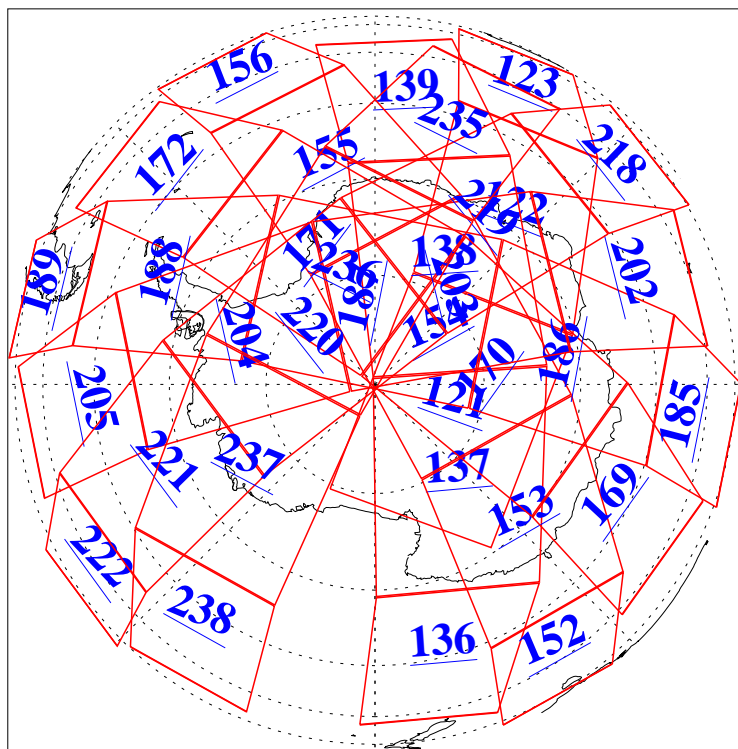

L1B Availability
AMSU Granules: 240
HSB Granules: 0
AIRS Granules: 240

16 Dec 2004
DoY 351
Aqua Day 957
Granules: 1 to 120

Granules: 121 to 240

Legend: AMSU Available, HSB Available, AIRS Available

L1B Availability
AMSU Granules: 240
HSB Granules: 0
AIRS Granules: 240

16 Dec 2004
DoY 351
Aqua Day 957

Ascending Granules

Descending Granules

Legend: AMSU Available, HSB Available, AIRS Available

L1B Availability
AMSU Granules: 240
HSB Granules: 0
AIRS Granules: 240

16 Dec 2004
DoY 351
Aqua Day 957

Northern Hemisphere Granules

Southern Hemisphere Granules

Legend: AMSU Available, HSB Available, AIRS Available