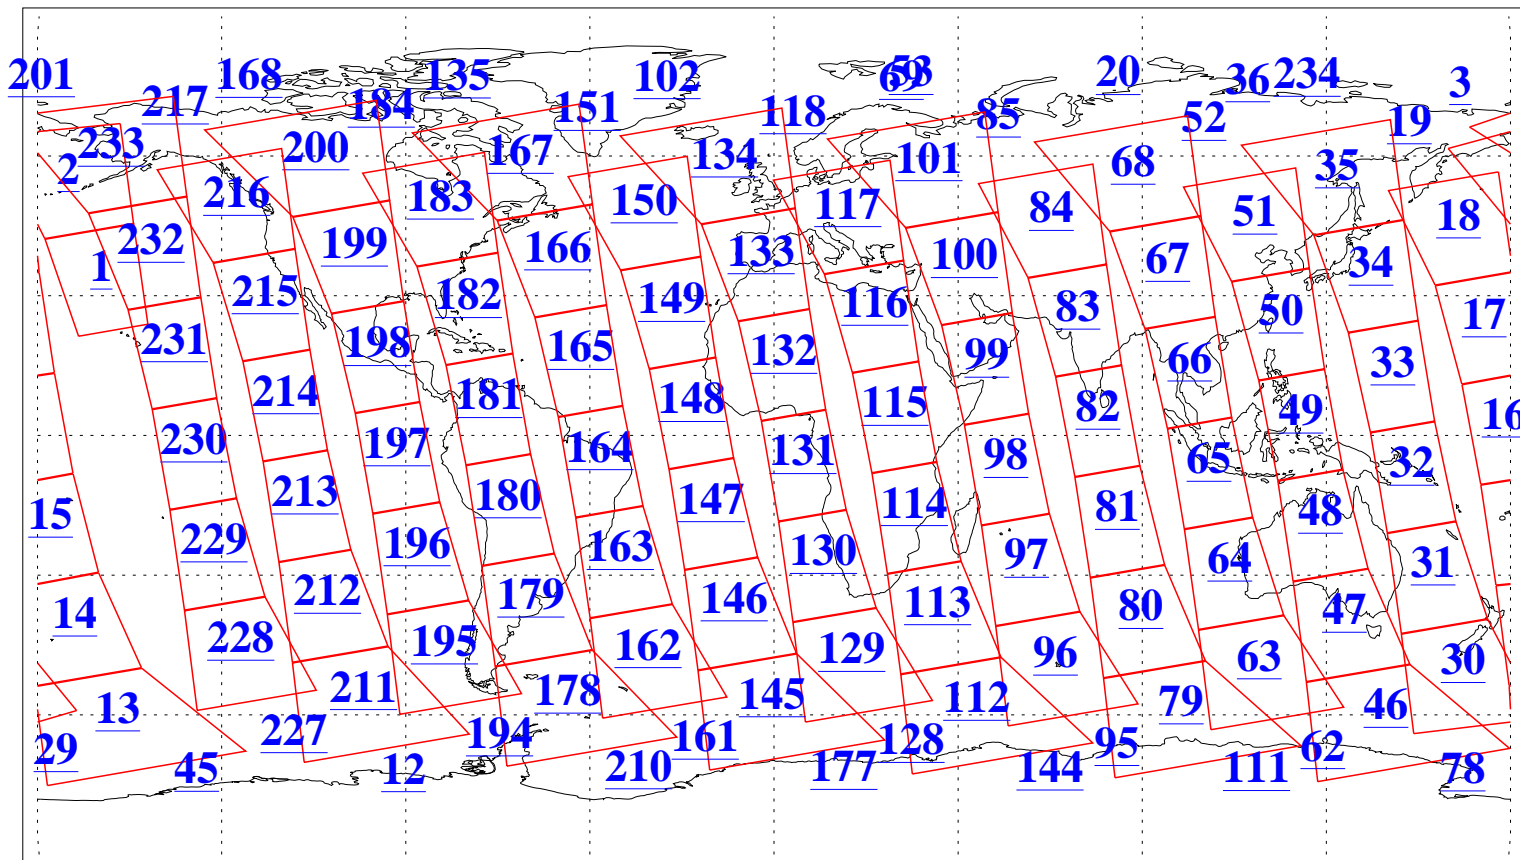

L1B Availability
AMSU Granules: 240
HSB Granules: 0
AIRS Granules: 240

10 Dec 2004
DoY 345
Aqua Day 951
Granules: 1 to 120

Granules: 121 to 240

Legend: AMSU Available, HSB Available, AIRS Available

L1B Availability
AMSU Granules: 240
HSB Granules: 0
AIRS Granules: 240

10 Dec 2004
DoY 345
Aqua Day 951

Ascending Granules

Descending Granules

Legend: AMSU Available, HSB Available, AIRS Available

L1B Availability
 AMSU Granules: 240
 HSB Granules: 0
 AIRS Granules: 240

10 Dec 2004
 DoY 345
 Aqua Day 951

Northern Hemisphere Granules

Southern Hemisphere Granules

Legend: AMSU Available, HSB Available, AIRS Available