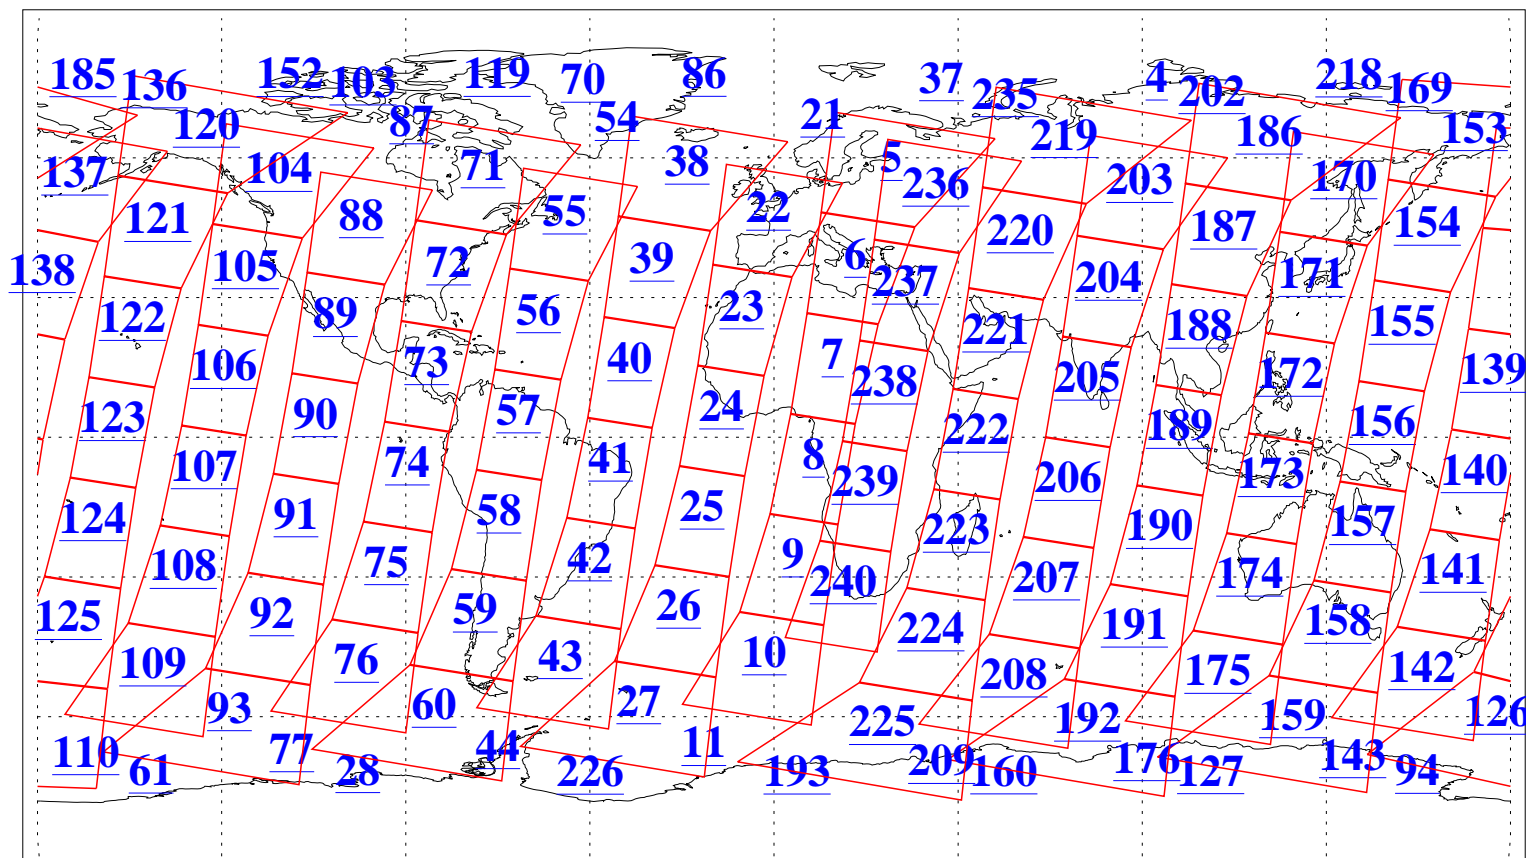

L1B Availability
AMSU Granules: 240
HSB Granules: 0
AIRS Granules: 240

10 Dec 2004
DoY 345
Aqua Day 951
Granules: 1 to 120

Granules: 121 to 240

Legend: AMSU Available, HSB Available, AIRS Available

L1B Availability
AMSU Granules: 240
HSB Granules: 0
AIRS Granules: 240

10 Dec 2004
DoY 345
Aqua Day 951

Ascending Granules

Descending Granules

Legend: AMSU Available, HSB Available, AIRS Available

L1B Availability
 AMSU Granules: 240
 HSB Granules: 0
 AIRS Granules: 240

10 Dec 2004
 DoY 345
 Aqua Day 951

Northern Hemisphere Granules

Southern Hemisphere Granules

Legend: AMSU Available, HSB Available, AIRS Available