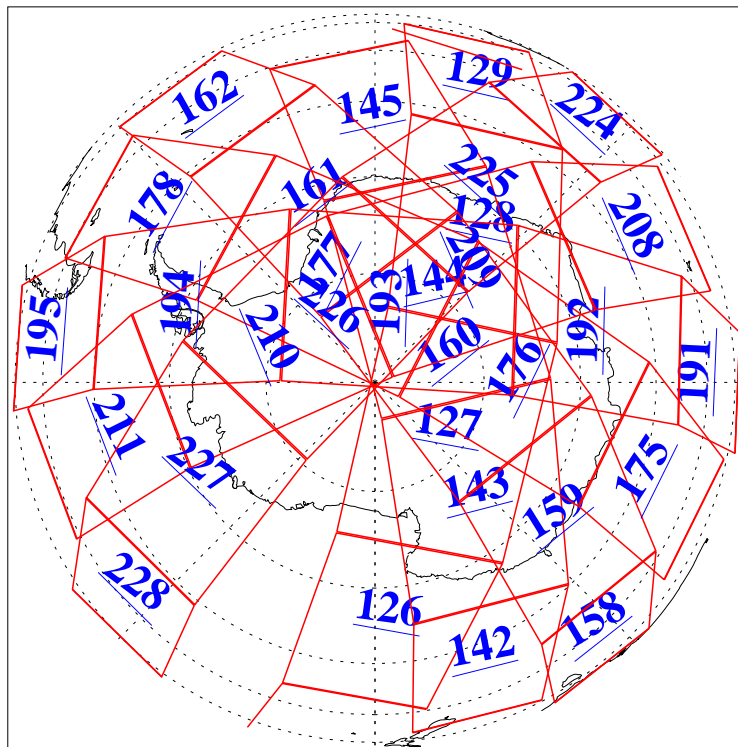

L1B Availability
AMSU Granules: 240
HSB Granules: 0
AIRS Granules: 240

10 Dec 2004
DoY 345
Aqua Day 951
Granules: 1 to 120

Granules: 121 to 240

Legend: AMSU Available, HSB Available, AIRS Available

L1B Availability
AMSU Granules: 240
HSB Granules: 0
AIRS Granules: 240

10 Dec 2004
DoY 345
Aqua Day 951

Ascending Granules

Descending Granules

Legend: AMSU Available, HSB Available, AIRS Available

L1B Availability
 AMSU Granules: 240
 HSB Granules: 0
 AIRS Granules: 240

10 Dec 2004
 DoY 345
 Aqua Day 951

Northern Hemisphere Granules

Southern Hemisphere Granules

Legend: AMSU Available, HSB Available, AIRS Available