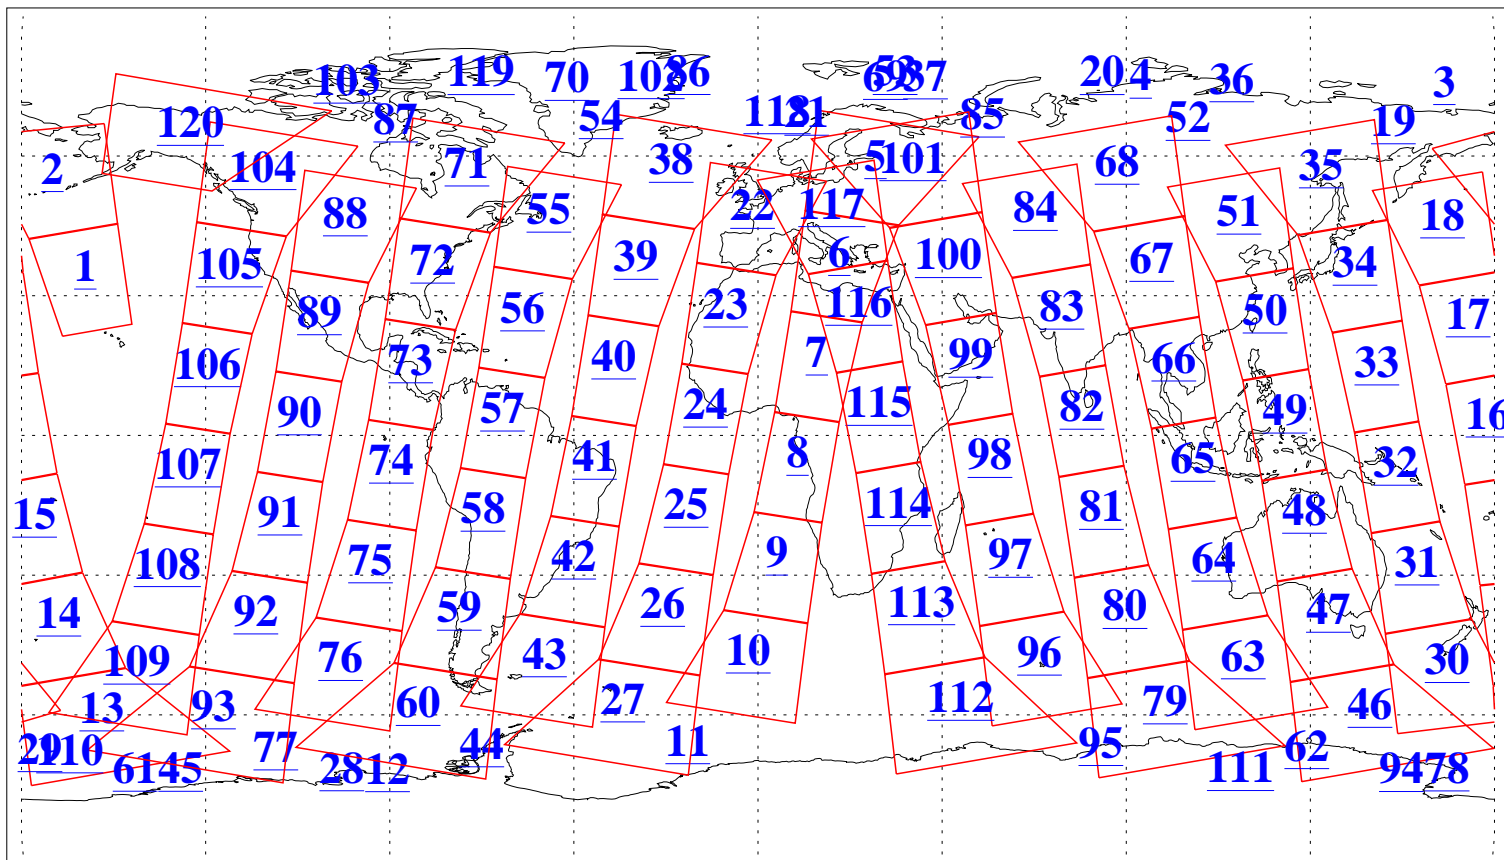

L1B Availability
AMSU Granules: 240
HSB Granules: 0
AIRS Granules: 240

10 Dec 2004
DoY 345
Aqua Day 951
Granules: 1 to 120

Granules: 121 to 240

Legend: AMSU Available, HSB Available, AIRS Available

L1B Availability
AMSU Granules: 240
HSB Granules: 0
AIRS Granules: 240

10 Dec 2004
DoY 345
Aqua Day 951

Ascending Granules

Descending Granules

Legend: AMSU Available, HSB Available, AIRS Available

L1B Availability
 AMSU Granules: 240
 HSB Granules: 0
 AIRS Granules: 240

10 Dec 2004
 DoY 345
 Aqua Day 951

Northern Hemisphere Granules

Southern Hemisphere Granules

Legend: AMSU Available, HSB Available, AIRS Available