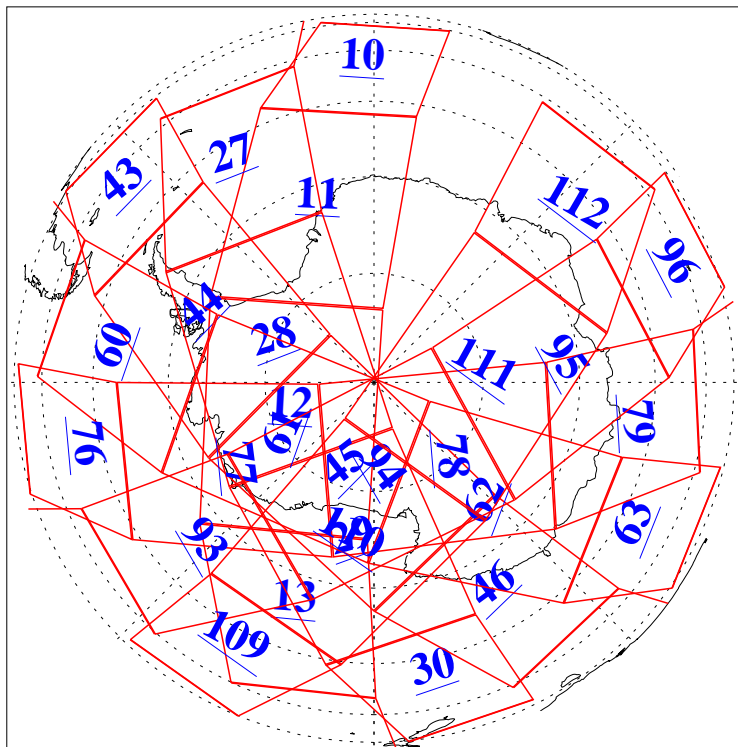

L1B Availability
AMSU Granules: 240
HSB Granules: 0
AIRS Granules: 240

10 Dec 2004
DoY 345
Aqua Day 951
Granules: 1 to 120

Granules: 121 to 240

Legend: AMSU Available, HSB Available, AIRS Available

L1B Availability
AMSU Granules: 240
HSB Granules: 0
AIRS Granules: 240

10 Dec 2004
DoY 345
Aqua Day 951

Ascending Granules

Descending Granules

Legend: AMSU Available, HSB Available, AIRS Available

L1B Availability
 AMSU Granules: 240
 HSB Granules: 0
 AIRS Granules: 240

10 Dec 2004
 DoY 345
 Aqua Day 951

Northern Hemisphere Granules

Southern Hemisphere Granules

Legend: AMSU Available, HSB Available, AIRS Available