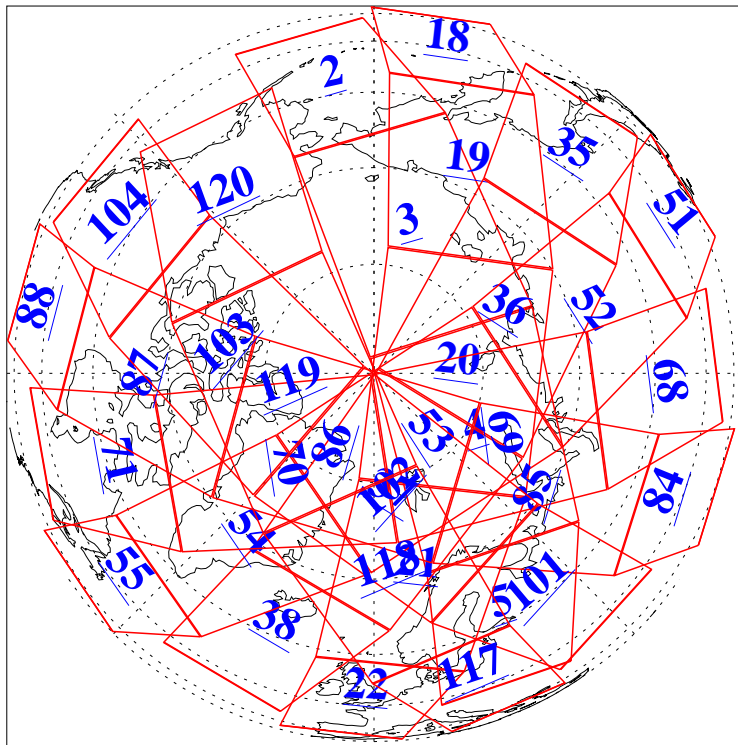

L1B Availability
AMSU Granules: 240
HSB Granules: 0
AIRS Granules: 240

10 Dec 2004
DoY 345
Aqua Day 951
Granules: 1 to 120

Granules: 121 to 240

Legend: AMSU Available, HSB Available, AIRS Available

L1B Availability
AMSU Granules: 240
HSB Granules: 0
AIRS Granules: 240

10 Dec 2004
DoY 345
Aqua Day 951

Ascending Granules

Descending Granules

Legend: AMSU Available, HSB Available, AIRS Available

L1B Availability
 AMSU Granules: 240
 HSB Granules: 0
 AIRS Granules: 240

10 Dec 2004
 DoY 345
 Aqua Day 951

Northern Hemisphere Granules

Southern Hemisphere Granules

Legend: AMSU Available, HSB Available, AIRS Available