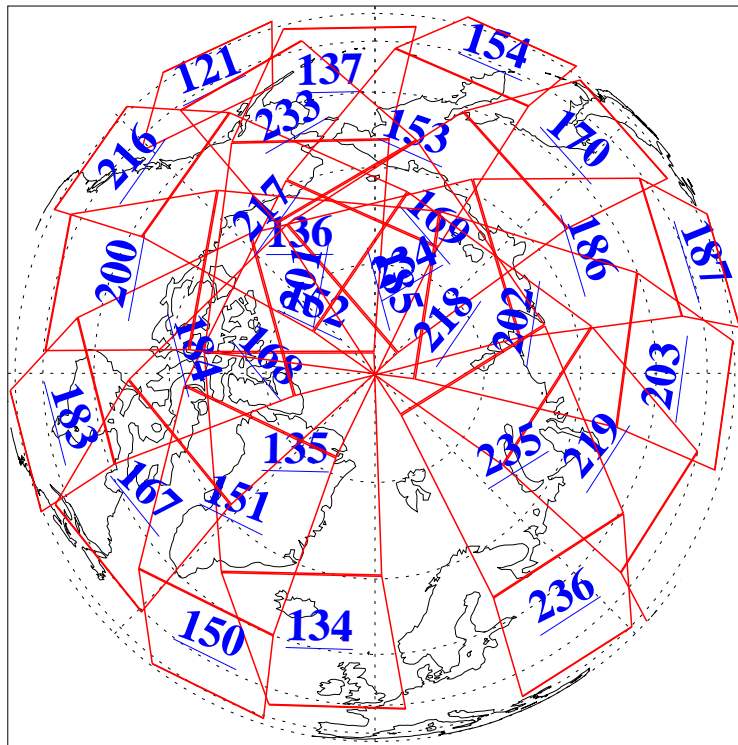

L1B Availability
AMSU Granules: 240
HSB Granules: 0
AIRS Granules: 240

10 Dec 2004
DoY 345
Aqua Day 951
Granules: 1 to 120

Granules: 121 to 240

Legend: AMSU Available, HSB Available, AIRS Available

L1B Availability
AMSU Granules: 240
HSB Granules: 0
AIRS Granules: 240

10 Dec 2004
DoY 345
Aqua Day 951

Ascending Granules

Descending Granules

Legend: AMSU Available, HSB Available, AIRS Available

L1B Availability
 AMSU Granules: 240
 HSB Granules: 0
 AIRS Granules: 240

10 Dec 2004
 DoY 345
 Aqua Day 951

Northern Hemisphere Granules

Southern Hemisphere Granules

Legend: AMSU Available, HSB Available, AIRS Available