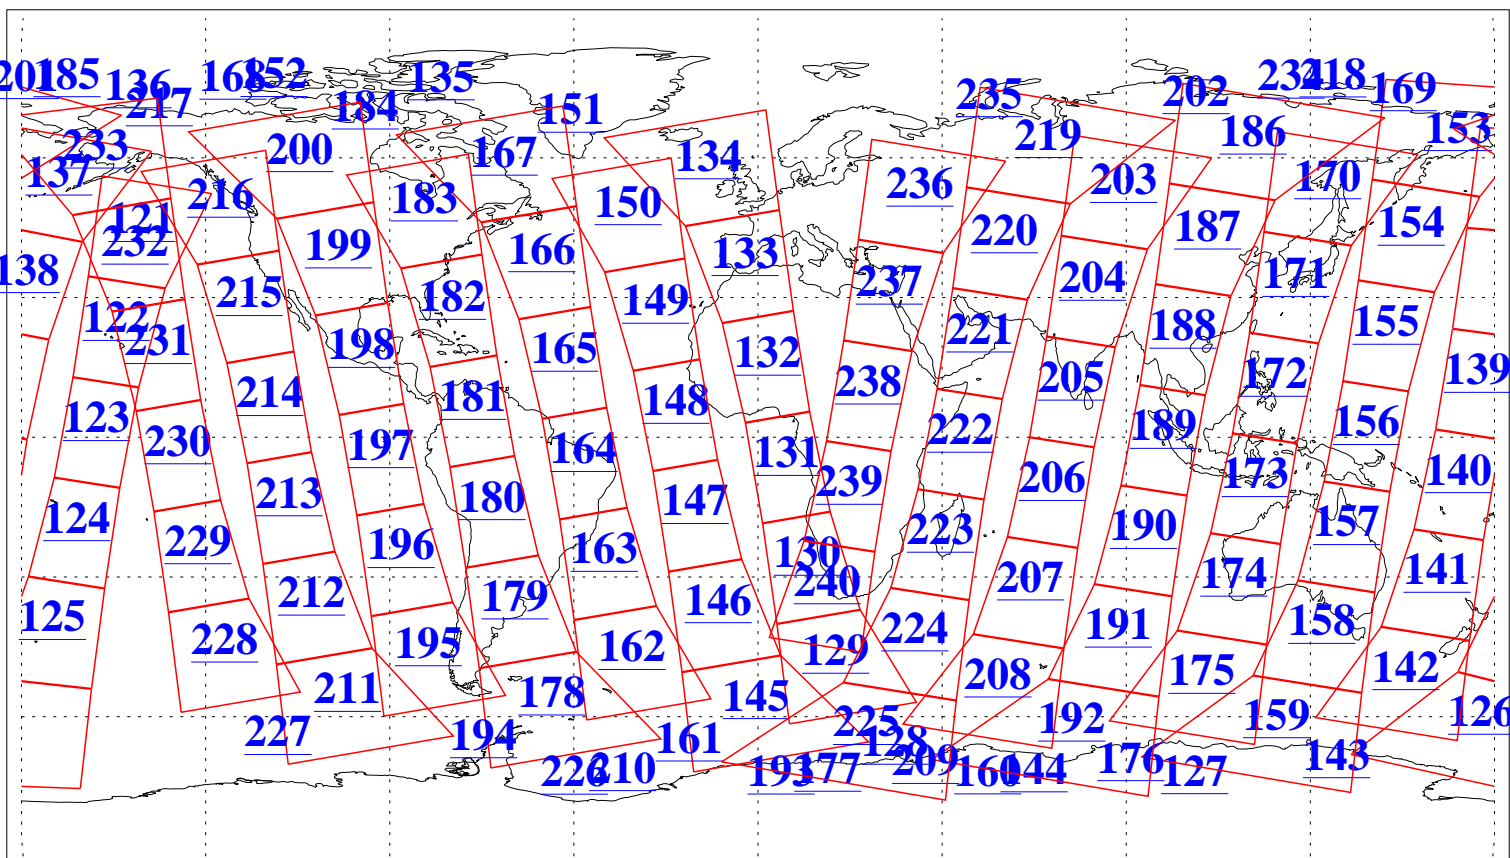

L1B Availability
AMSU Granules: 240
HSB Granules: 0
AIRS Granules: 240

10 Dec 2004
DoY 345
Aqua Day 951
Granules: 1 to 120

Granules: 121 to 240

Legend: AMSU Available, HSB Available, AIRS Available

L1B Availability
AMSU Granules: 240
HSB Granules: 0
AIRS Granules: 240

10 Dec 2004
DoY 345
Aqua Day 951

Ascending Granules

Descending Granules

Legend: AMSU Available, HSB Available, AIRS Available

L1B Availability
 AMSU Granules: 240
 HSB Granules: 0
 AIRS Granules: 240

10 Dec 2004
 DoY 345
 Aqua Day 951

Northern Hemisphere Granules

Southern Hemisphere Granules

Legend: AMSU Available, HSB Available, AIRS Available