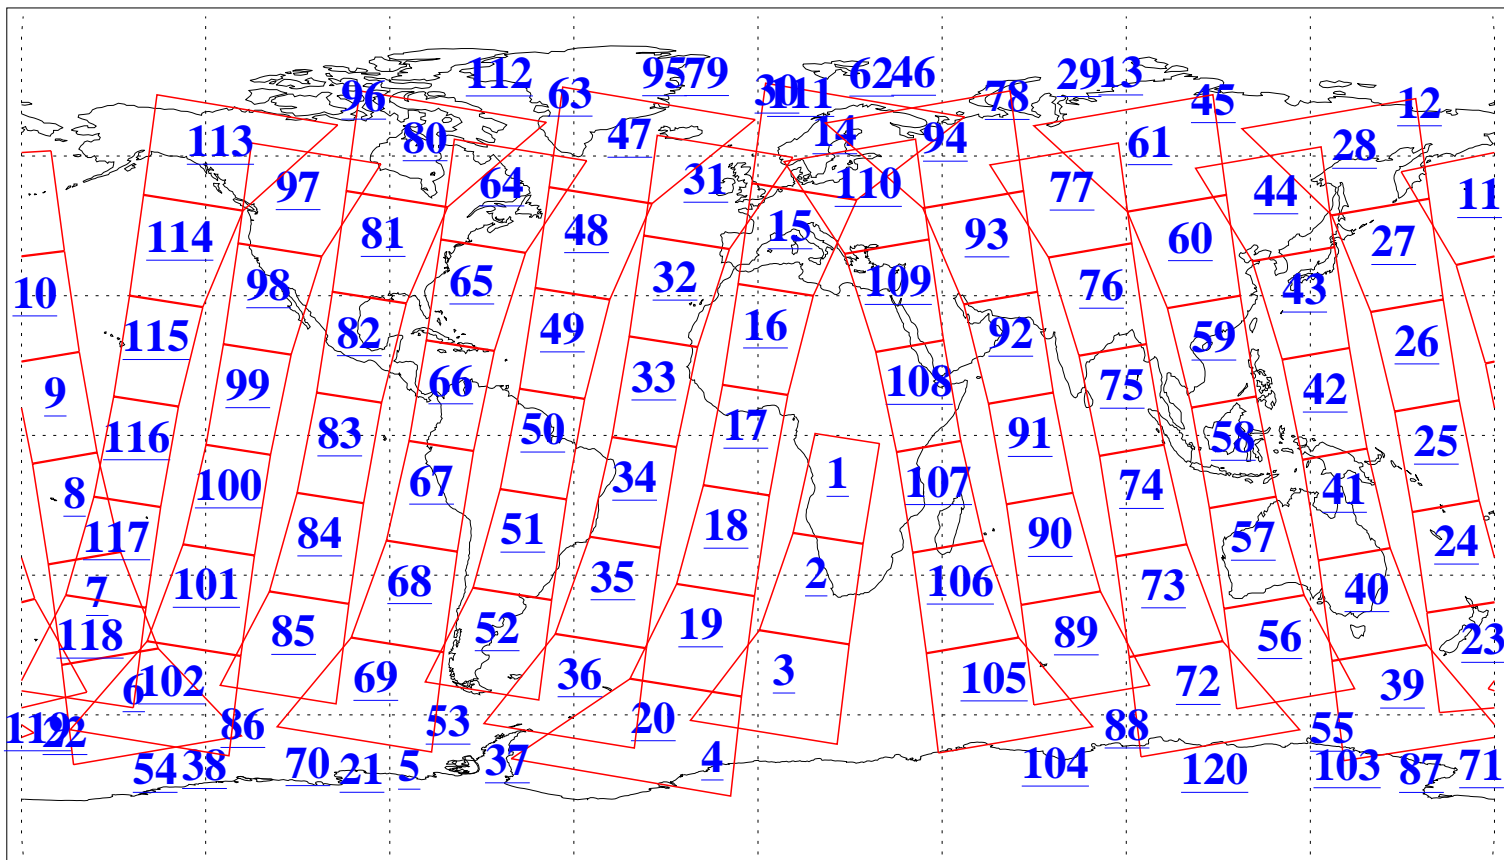

L1B Availability
AMSU Granules: 240
HSB Granules: 0
AIRS Granules: 240

9 Dec 2004
DoY 344
Aqua Day 950
Granules: 1 to 120

Granules: 121 to 240

Legend: AMSU Available, HSB Available, AIRS Available

L1B Availability
AMSU Granules: 240
HSB Granules: 0
AIRS Granules: 240

9 Dec 2004
DoY 344
Aqua Day 950

Ascending Granules

Descending Granules

Legend: AMSU Available, HSB Available, AIRS Available

L1B Availability
 AMSU Granules: 240
 HSB Granules: 0
 AIRS Granules: 240

9 Dec 2004
 DoY 344
 Aqua Day 950

Northern Hemisphere Granules

Southern Hemisphere Granules

Legend: AMSU Available, HSB Available, AIRS Available