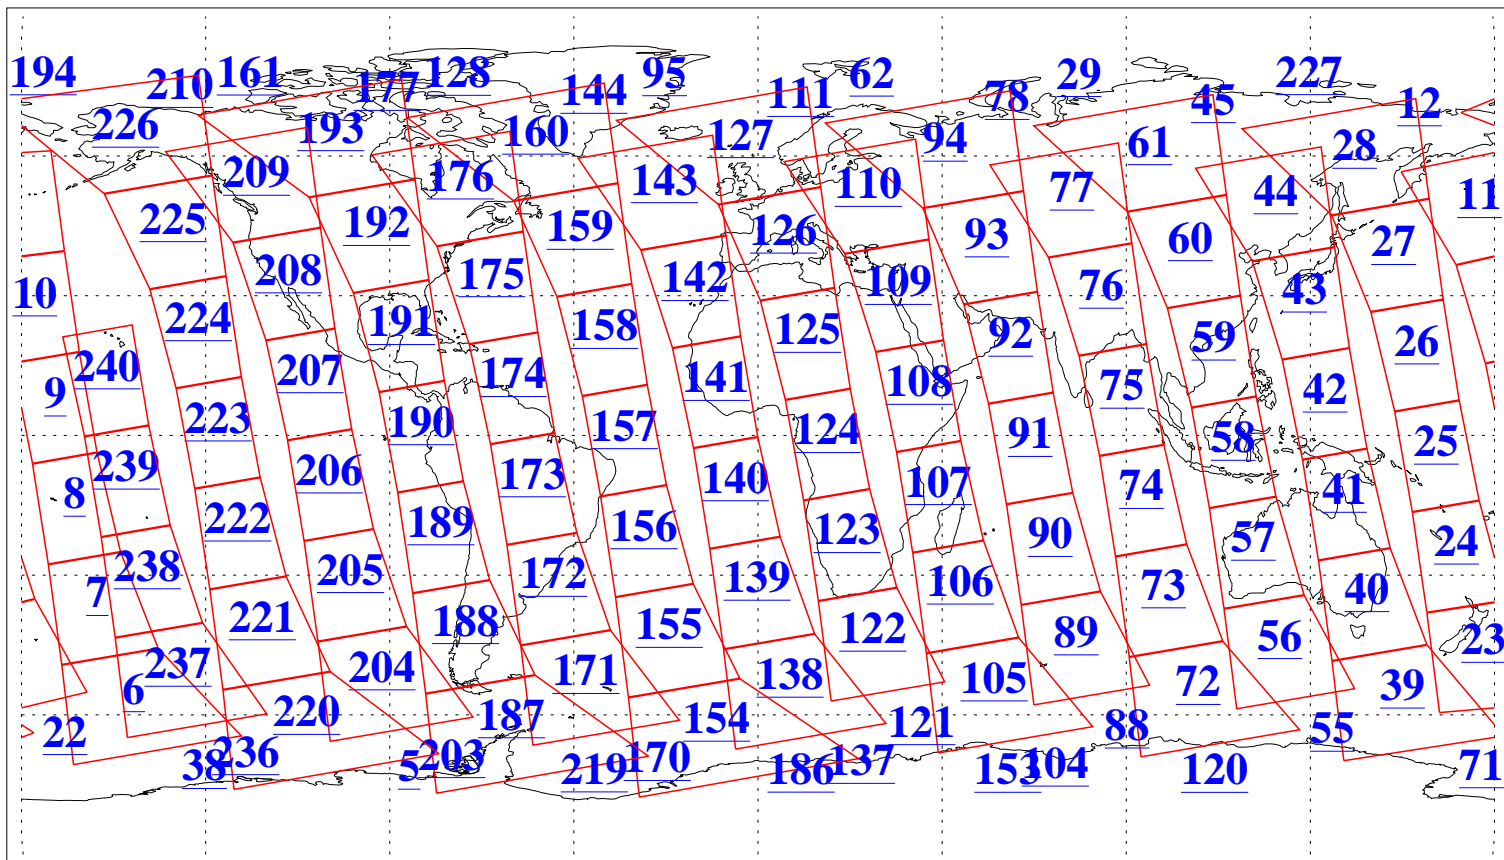

L1B Availability
AMSU Granules: 240
HSB Granules: 0
AIRS Granules: 240

9 Dec 2004
DoY 344
Aqua Day 950
Granules: 1 to 120

Granules: 121 to 240

Legend: AMSU Available, HSB Available, AIRS Available

L1B Availability
AMSU Granules: 240
HSB Granules: 0
AIRS Granules: 240

9 Dec 2004
DoY 344
Aqua Day 950

Ascending Granules

Descending Granules

Legend: AMSU Available, HSB Available, AIRS Available

L1B Availability
 AMSU Granules: 240
 HSB Granules: 0
 AIRS Granules: 240

9 Dec 2004
 DoY 344
 Aqua Day 950

Northern Hemisphere Granules

Southern Hemisphere Granules

Legend: AMSU Available, HSB Available, AIRS Available