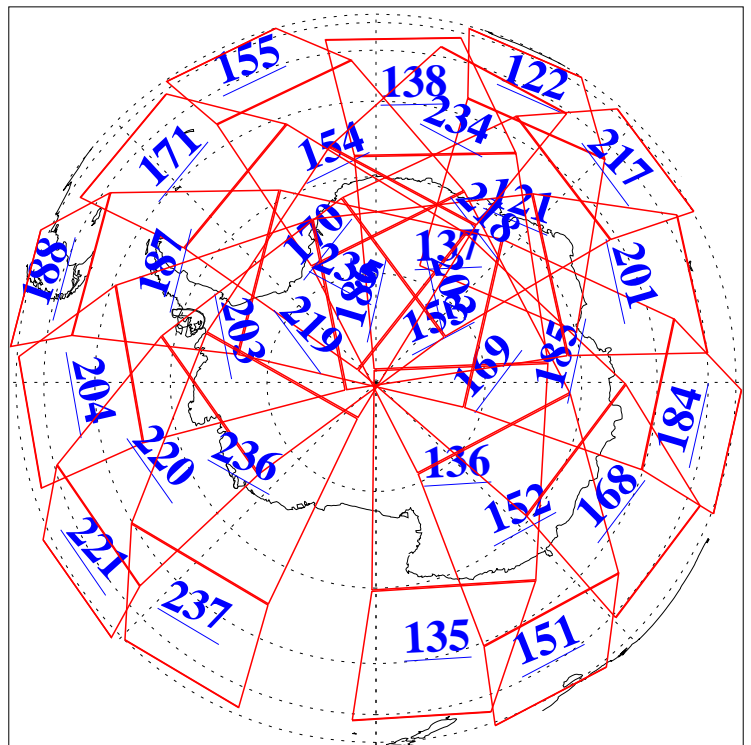

L1B Availability
AMSU Granules: 240
HSB Granules: 0
AIRS Granules: 240

9 Dec 2004
DoY 344
Aqua Day 950
Granules: 1 to 120

Granules: 121 to 240

Legend: AMSU Available, HSB Available, AIRS Available

L1B Availability
AMSU Granules: 240
HSB Granules: 0
AIRS Granules: 240

9 Dec 2004
DoY 344
Aqua Day 950

Ascending Granules

Descending Granules

Legend: AMSU Available, HSB Available, AIRS Available

L1B Availability
 AMSU Granules: 240
 HSB Granules: 0
 AIRS Granules: 240

9 Dec 2004
 DoY 344
 Aqua Day 950

Northern Hemisphere Granules

Southern Hemisphere Granules

Legend: AMSU Available, HSB Available, AIRS Available