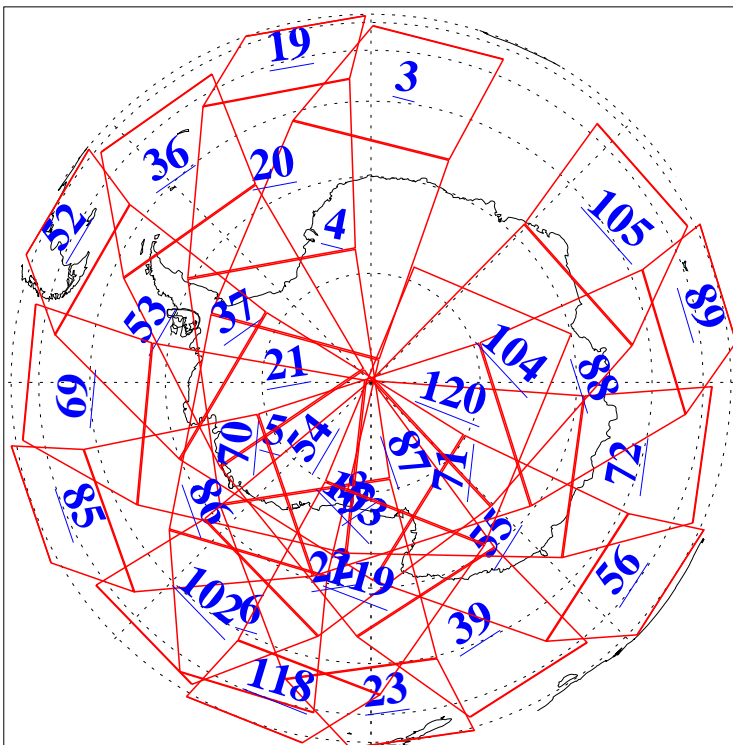

L1B Availability
AMSU Granules: 240
HSB Granules: 0
AIRS Granules: 240

9 Dec 2004
DoY 344
Aqua Day 950
Granules: 1 to 120

Granules: 121 to 240

Legend: AMSU Available, HSB Available, AIRS Available

L1B Availability
AMSU Granules: 240
HSB Granules: 0
AIRS Granules: 240

9 Dec 2004
DoY 344
Aqua Day 950

Ascending Granules

Descending Granules

Legend: AMSU Available, HSB Available, AIRS Available

L1B Availability
 AMSU Granules: 240
 HSB Granules: 0
 AIRS Granules: 240

9 Dec 2004
 DoY 344
 Aqua Day 950

Northern Hemisphere Granules

Southern Hemisphere Granules

Legend: AMSU Available, HSB Available, AIRS Available