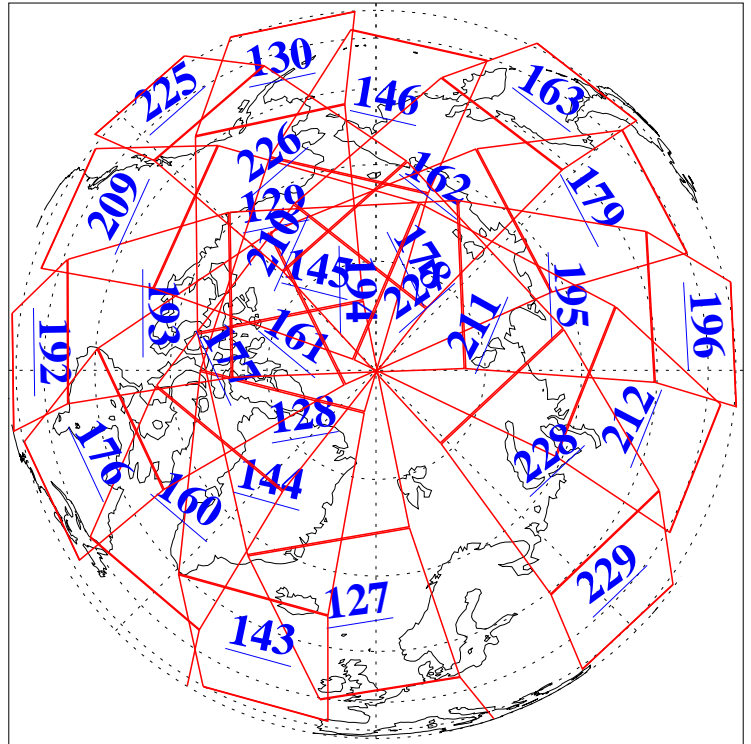

L1B Availability
AMSU Granules: 240
HSB Granules: 0
AIRS Granules: 240

9 Dec 2004
DoY 344
Aqua Day 950
Granules: 1 to 120

Granules: 121 to 240

Legend: AMSU Available, HSB Available, AIRS Available

L1B Availability
AMSU Granules: 240
HSB Granules: 0
AIRS Granules: 240

9 Dec 2004
DoY 344
Aqua Day 950

Ascending Granules

Descending Granules

Legend: AMSU Available, HSB Available, AIRS Available

L1B Availability
 AMSU Granules: 240
 HSB Granules: 0
 AIRS Granules: 240

9 Dec 2004
 DoY 344
 Aqua Day 950

Northern Hemisphere Granules

Southern Hemisphere Granules

Legend: AMSU Available, HSB Available, AIRS Available