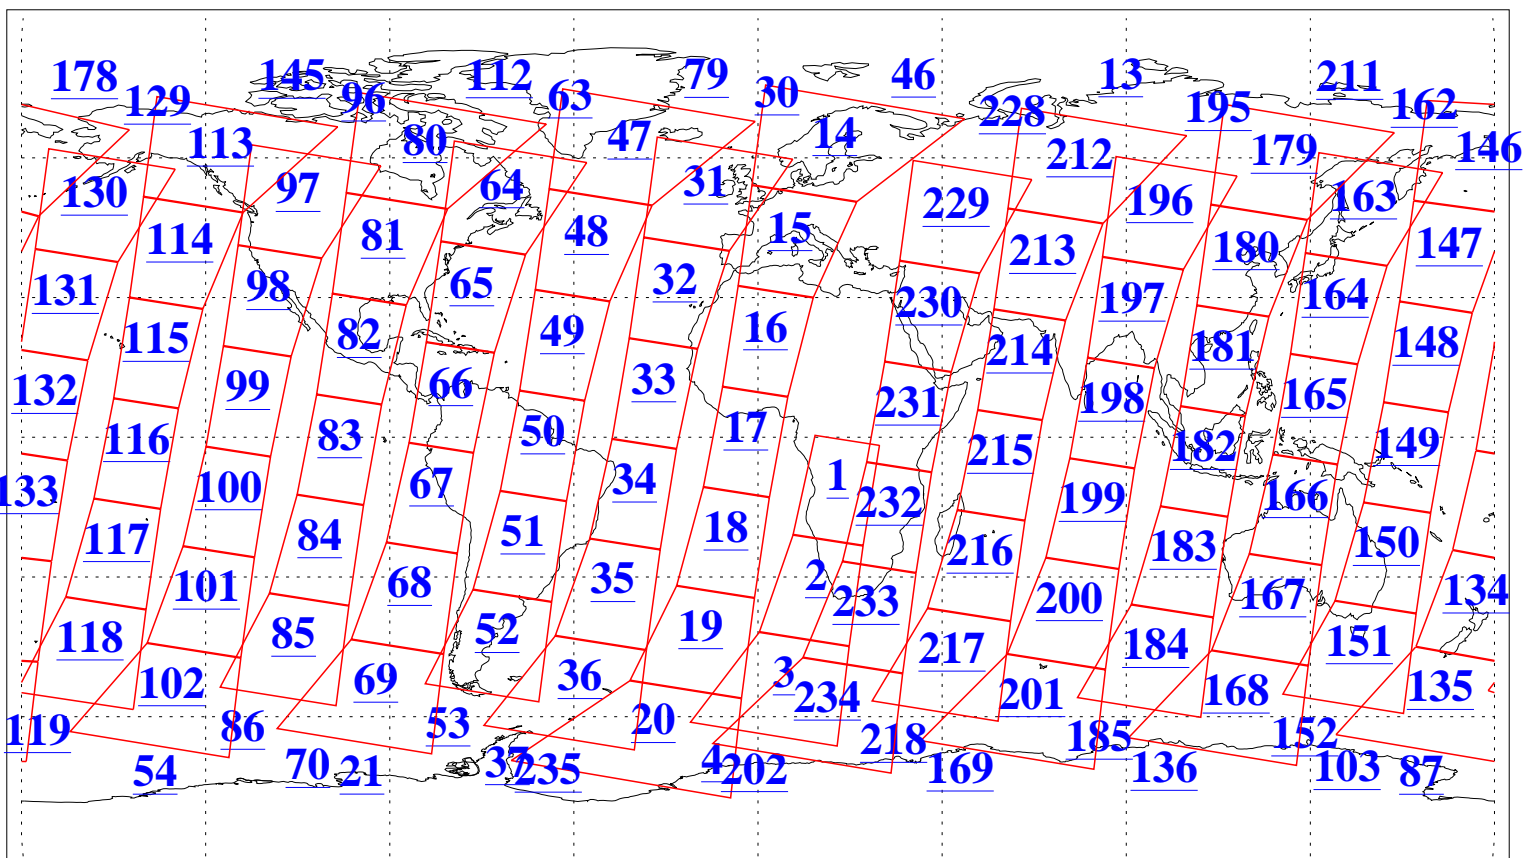

L1B Availability
AMSU Granules: 240
HSB Granules: 0
AIRS Granules: 240

9 Dec 2004
DoY 344
Aqua Day 950
Granules: 1 to 120

Granules: 121 to 240

Legend: AMSU Available, HSB Available, AIRS Available

L1B Availability
AMSU Granules: 240
HSB Granules: 0
AIRS Granules: 240

9 Dec 2004
DoY 344
Aqua Day 950

Ascending Granules

Descending Granules

Legend: AMSU Available, HSB Available, AIRS Available

L1B Availability
 AMSU Granules: 240
 HSB Granules: 0
 AIRS Granules: 240

9 Dec 2004
 DoY 344
 Aqua Day 950

Northern Hemisphere Granules

Southern Hemisphere Granules

Legend: AMSU Available, HSB Available, AIRS Available