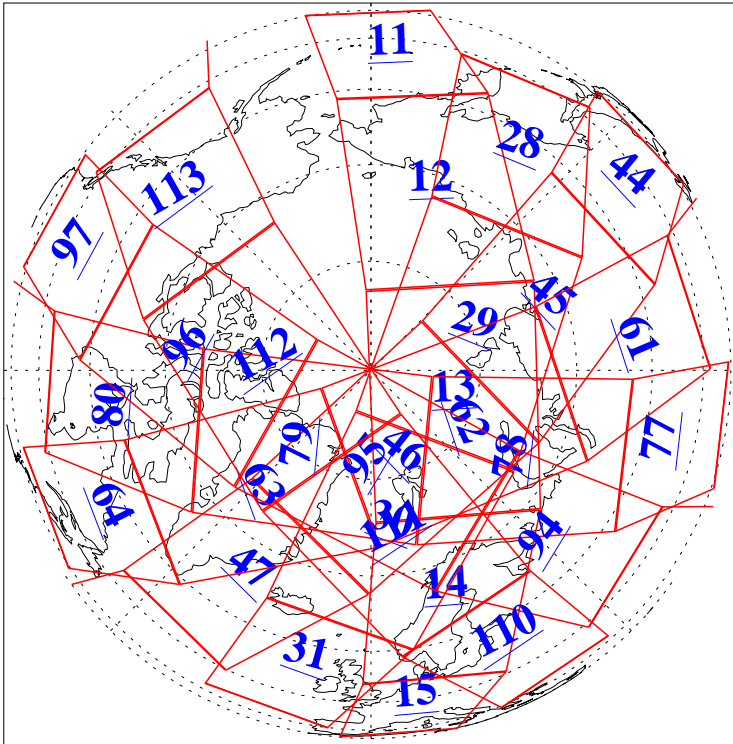

L1B Availability
AMSU Granules: 240
HSB Granules: 0
AIRS Granules: 240

9 Dec 2004
DoY 344
Aqua Day 950
Granules: 1 to 120

Granules: 121 to 240

Legend: AMSU Available, HSB Available, AIRS Available

L1B Availability
AMSU Granules: 240
HSB Granules: 0
AIRS Granules: 240

9 Dec 2004
DoY 344
Aqua Day 950

Ascending Granules

Descending Granules

Legend: AMSU Available, HSB Available, AIRS Available

L1B Availability
 AMSU Granules: 240
 HSB Granules: 0
 AIRS Granules: 240

9 Dec 2004
 DoY 344
 Aqua Day 950

Northern Hemisphere Granules

Southern Hemisphere Granules

Legend: AMSU Available, HSB Available, AIRS Available