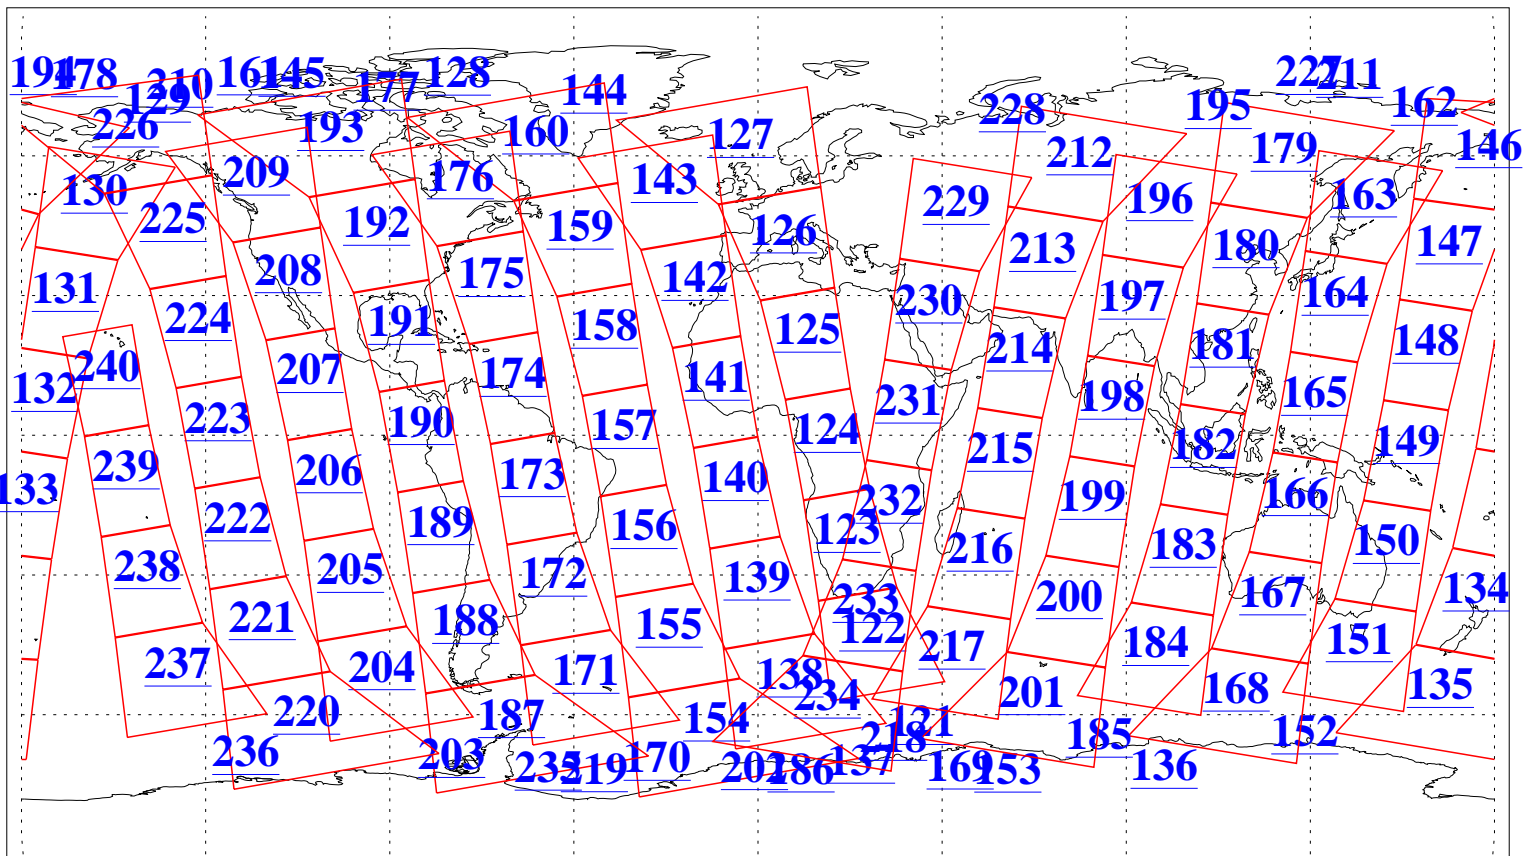

L1B Availability
AMSU Granules: 240
HSB Granules: 0
AIRS Granules: 240

9 Dec 2004
DoY 344
Aqua Day 950
Granules: 1 to 120

Granules: 121 to 240

Legend: AMSU Available, HSB Available, AIRS Available

L1B Availability
AMSU Granules: 240
HSB Granules: 0
AIRS Granules: 240

9 Dec 2004
DoY 344
Aqua Day 950

Ascending Granules

Descending Granules

Legend: AMSU Available, HSB Available, AIRS Available

L1B Availability
 AMSU Granules: 240
 HSB Granules: 0
 AIRS Granules: 240

9 Dec 2004
 DoY 344
 Aqua Day 950

Northern Hemisphere Granules

Southern Hemisphere Granules

Legend: AMSU Available, HSB Available, AIRS Available