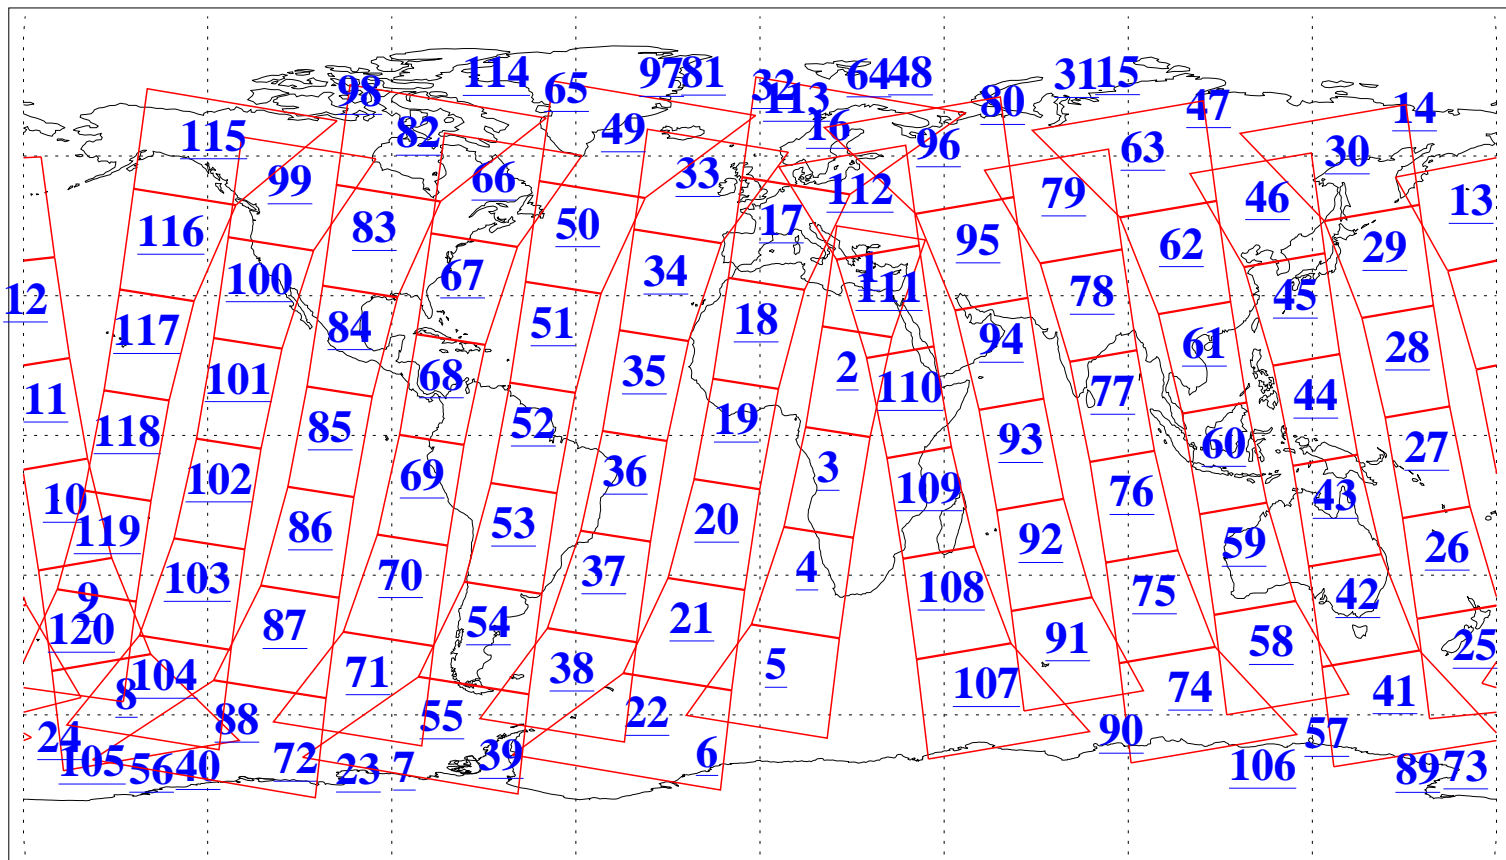

L1B Availability
AMSU Granules: 240
HSB Granules: 0
AIRS Granules: 240

7 Dec 2004
DoY 342
Aqua Day 948
Granules: 1 to 120

Granules: 121 to 240

Legend: AMSU Available, HSB Available, AIRS Available

L1B Availability
AMSU Granules: 240
HSB Granules: 0
AIRS Granules: 240

7 Dec 2004
DoY 342
Aqua Day 948

Ascending Granules

Descending Granules

Legend: AMSU Available, HSB Available, AIRS Available

L1B Availability
 AMSU Granules: 240
 HSB Granules: 0
 AIRS Granules: 240

7 Dec 2004
 DoY 342
 Aqua Day 948

Northern Hemisphere Granules

Southern Hemisphere Granules

Legend: AMSU Available, HSB Available, AIRS Available