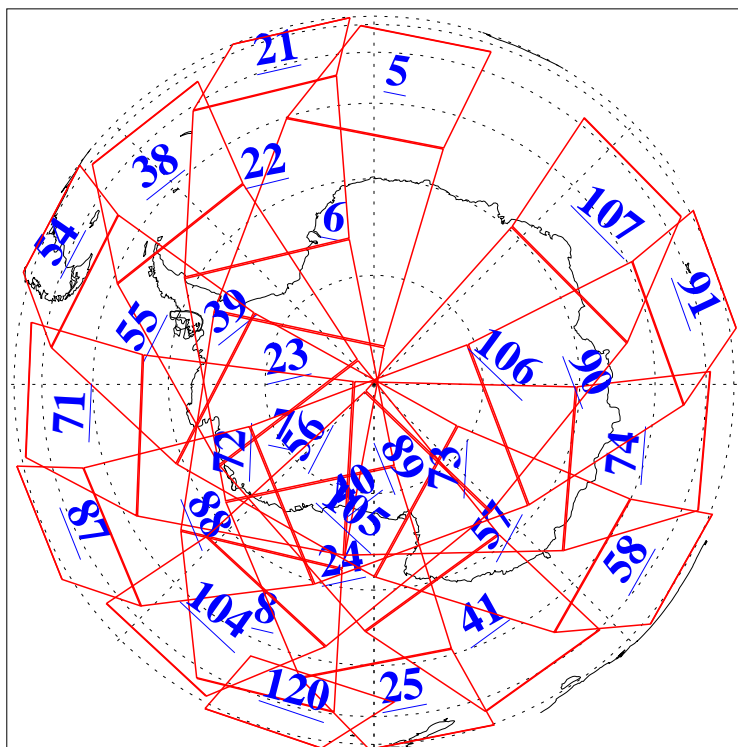

L1B Availability
AMSU Granules: 240
HSB Granules: 0
AIRS Granules: 240

7 Dec 2004
DoY 342
Aqua Day 948
Granules: 1 to 120

Granules: 121 to 240

Legend: AMSU Available, HSB Available, AIRS Available

L1B Availability
AMSU Granules: 240
HSB Granules: 0
AIRS Granules: 240

7 Dec 2004
DoY 342
Aqua Day 948

Ascending Granules

Descending Granules

Legend: AMSU Available, HSB Available, AIRS Available

L1B Availability
 AMSU Granules: 240
 HSB Granules: 0
 AIRS Granules: 240

7 Dec 2004
 DoY 342
 Aqua Day 948

Northern Hemisphere Granules

Southern Hemisphere Granules

Legend: AMSU Available, HSB Available, AIRS Available