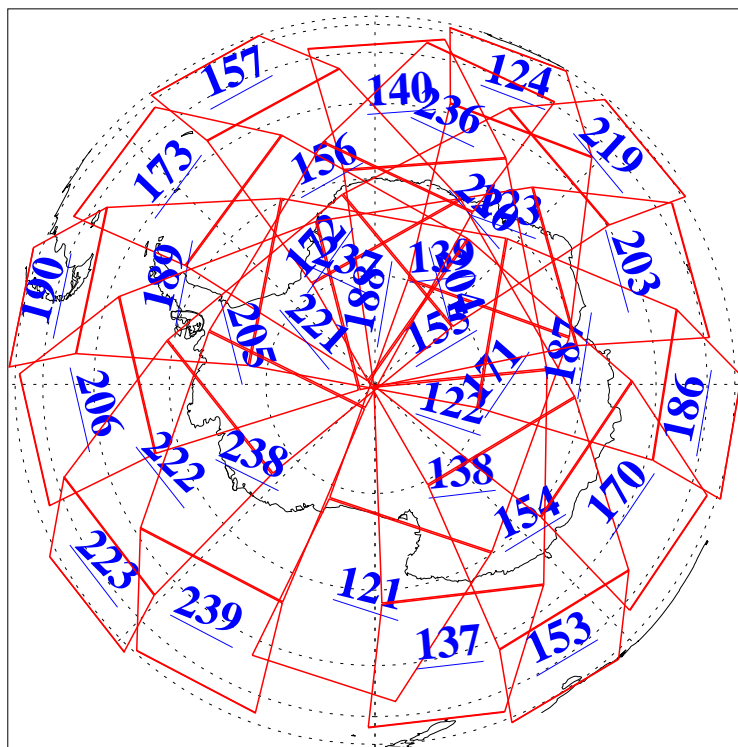

L1B Availability
AMSU Granules: 240
HSB Granules: 0
AIRS Granules: 240

7 Dec 2004
DoY 342
Aqua Day 948
Granules: 1 to 120

Granules: 121 to 240

Legend: AMSU Available, HSB Available, AIRS Available

L1B Availability
AMSU Granules: 240
HSB Granules: 0
AIRS Granules: 240

7 Dec 2004
DoY 342
Aqua Day 948

Ascending Granules

Descending Granules

Legend: AMSU Available, HSB Available, AIRS Available

L1B Availability
 AMSU Granules: 240
 HSB Granules: 0
 AIRS Granules: 240

7 Dec 2004
 DoY 342
 Aqua Day 948

Northern Hemisphere Granules

Southern Hemisphere Granules

Legend: AMSU Available, HSB Available, AIRS Available