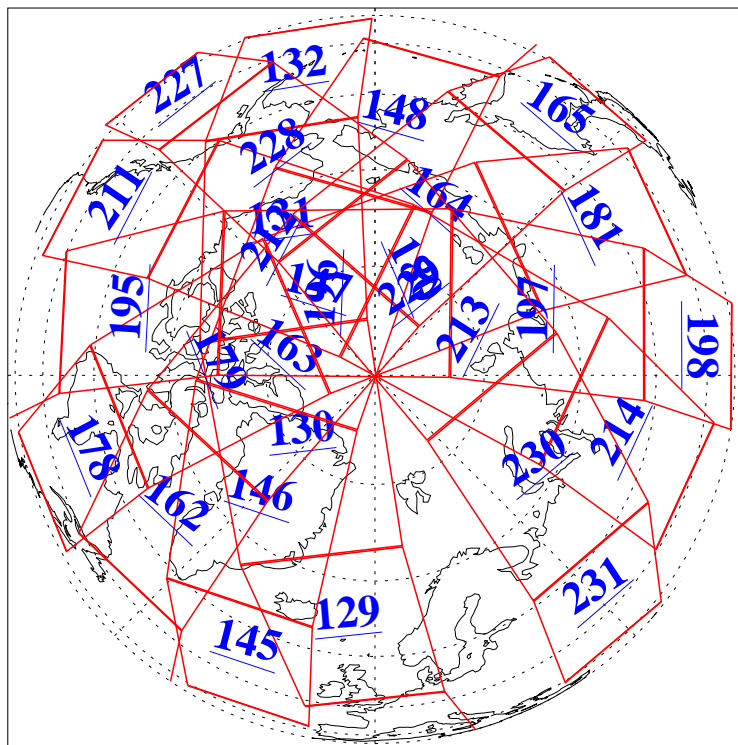

L1B Availability
AMSU Granules: 240
HSB Granules: 0
AIRS Granules: 240

7 Dec 2004
DoY 342
Aqua Day 948
Granules: 1 to 120

Granules: 121 to 240

Legend: AMSU Available, HSB Available, AIRS Available

L1B Availability
AMSU Granules: 240
HSB Granules: 0
AIRS Granules: 240

7 Dec 2004
DoY 342
Aqua Day 948

Ascending Granules

Descending Granules

Legend: AMSU Available, HSB Available, AIRS Available

L1B Availability
 AMSU Granules: 240
 HSB Granules: 0
 AIRS Granules: 240

7 Dec 2004
 DoY 342
 Aqua Day 948

Northern Hemisphere Granules

Southern Hemisphere Granules

Legend: AMSU Available, HSB Available, AIRS Available