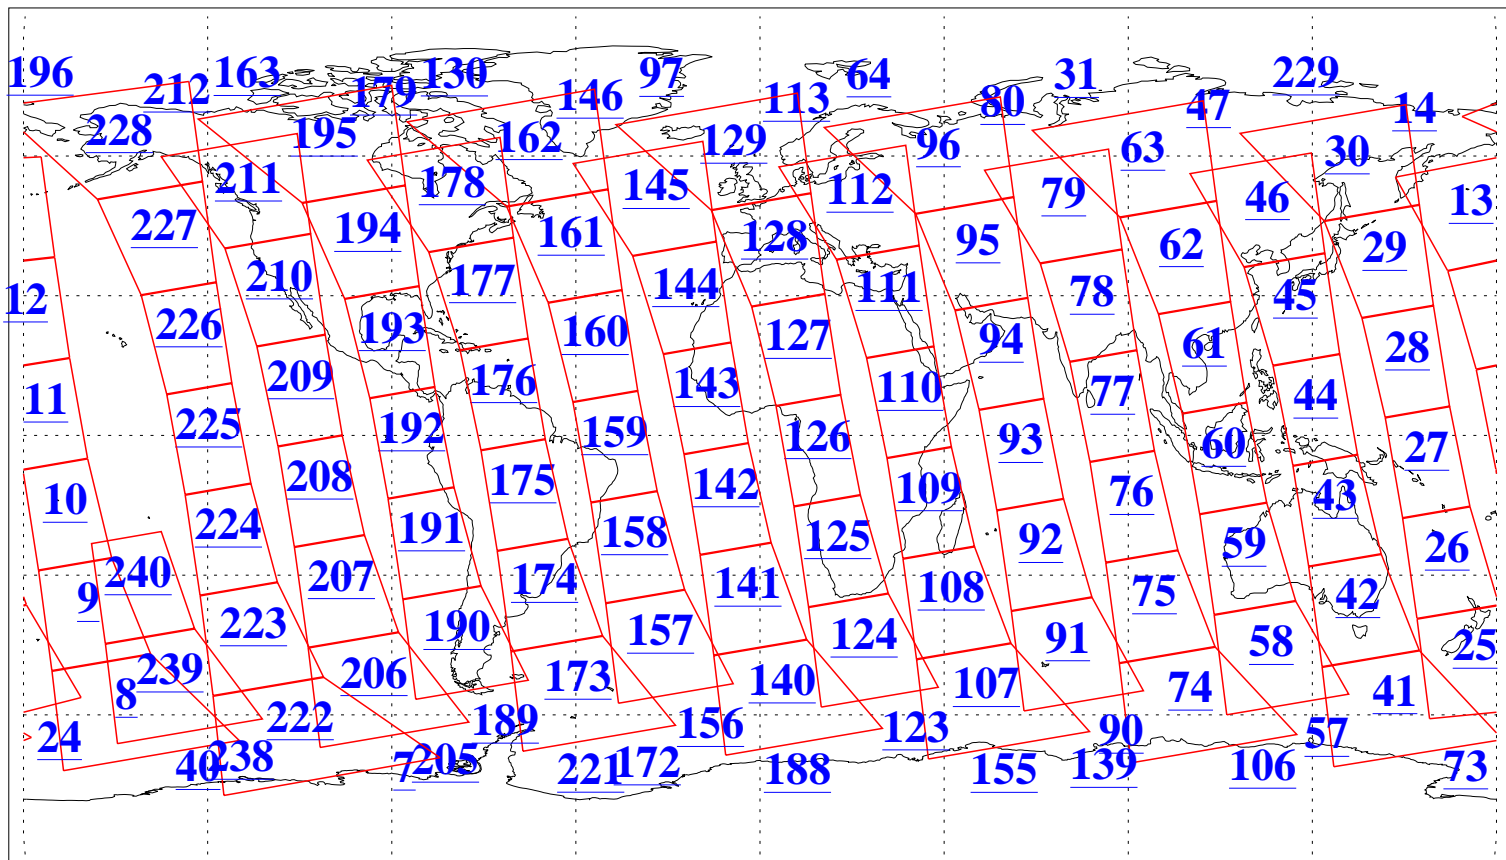

L1B Availability
AMSU Granules: 240
HSB Granules: 0
AIRS Granules: 240

7 Dec 2004
DoY 342
Aqua Day 948
Granules: 1 to 120

Granules: 121 to 240

Legend: AMSU Available, HSB Available, AIRS Available

L1B Availability
AMSU Granules: 240
HSB Granules: 0
AIRS Granules: 240

7 Dec 2004
DoY 342
Aqua Day 948

Ascending Granules

Descending Granules

Legend: AMSU Available, HSB Available, AIRS Available

L1B Availability
 AMSU Granules: 240
 HSB Granules: 0
 AIRS Granules: 240

7 Dec 2004
 DoY 342
 Aqua Day 948

Northern Hemisphere Granules

Southern Hemisphere Granules

Legend: AMSU Available, HSB Available, AIRS Available