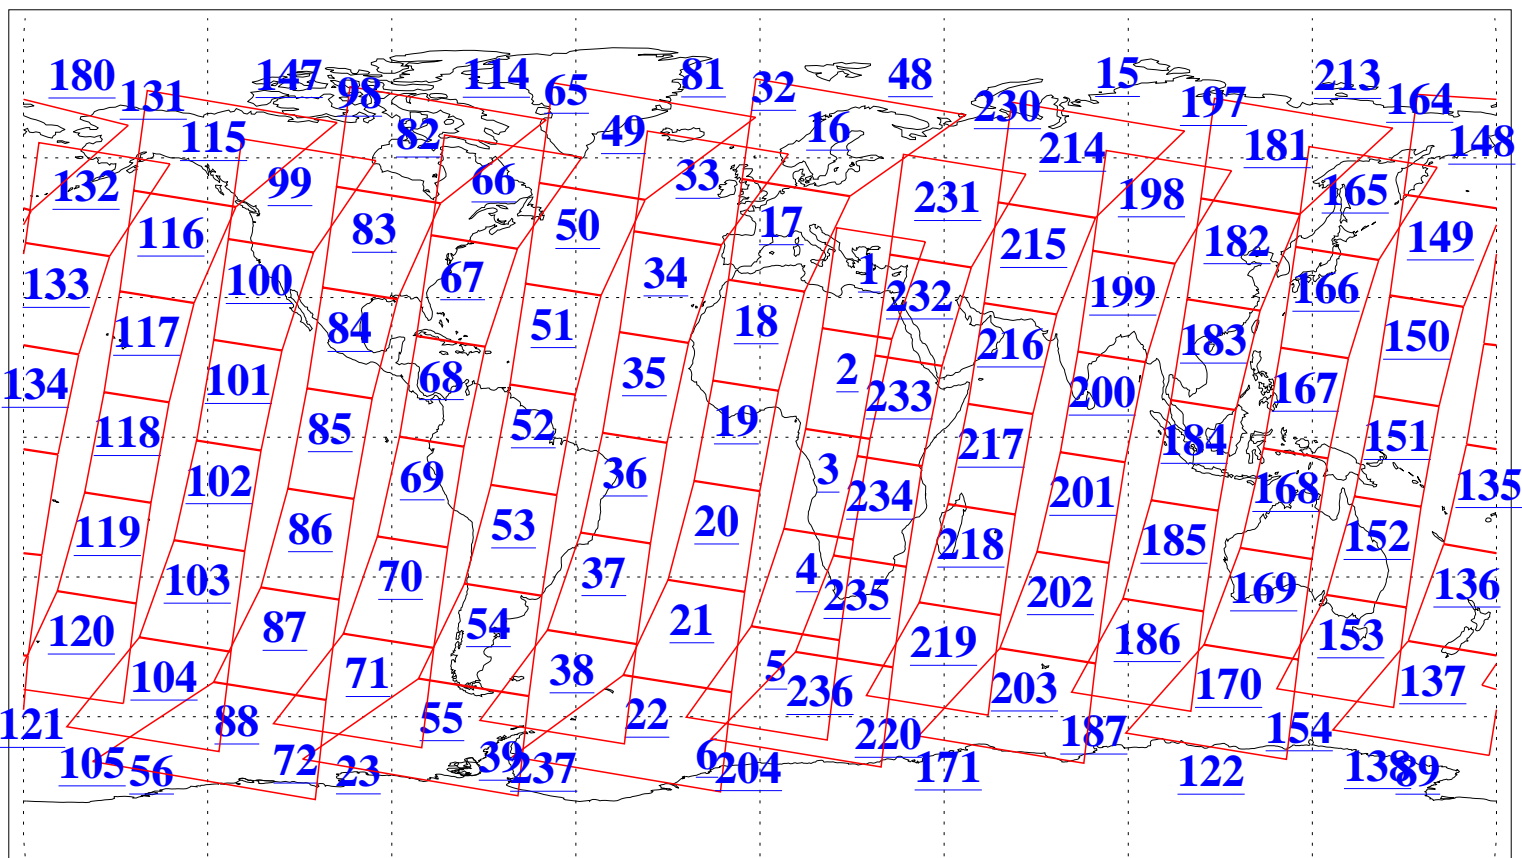

L1B Availability
AMSU Granules: 240
HSB Granules: 0
AIRS Granules: 240

7 Dec 2004
DoY 342
Aqua Day 948
Granules: 1 to 120

Granules: 121 to 240

Legend: AMSU Available, HSB Available, AIRS Available

L1B Availability
AMSU Granules: 240
HSB Granules: 0
AIRS Granules: 240

7 Dec 2004
DoY 342
Aqua Day 948

Ascending Granules

Descending Granules

Legend: AMSU Available, HSB Available, AIRS Available

L1B Availability
 AMSU Granules: 240
 HSB Granules: 0
 AIRS Granules: 240

7 Dec 2004
 DoY 342
 Aqua Day 948

Northern Hemisphere Granules

Southern Hemisphere Granules

Legend: AMSU Available, HSB Available, AIRS Available