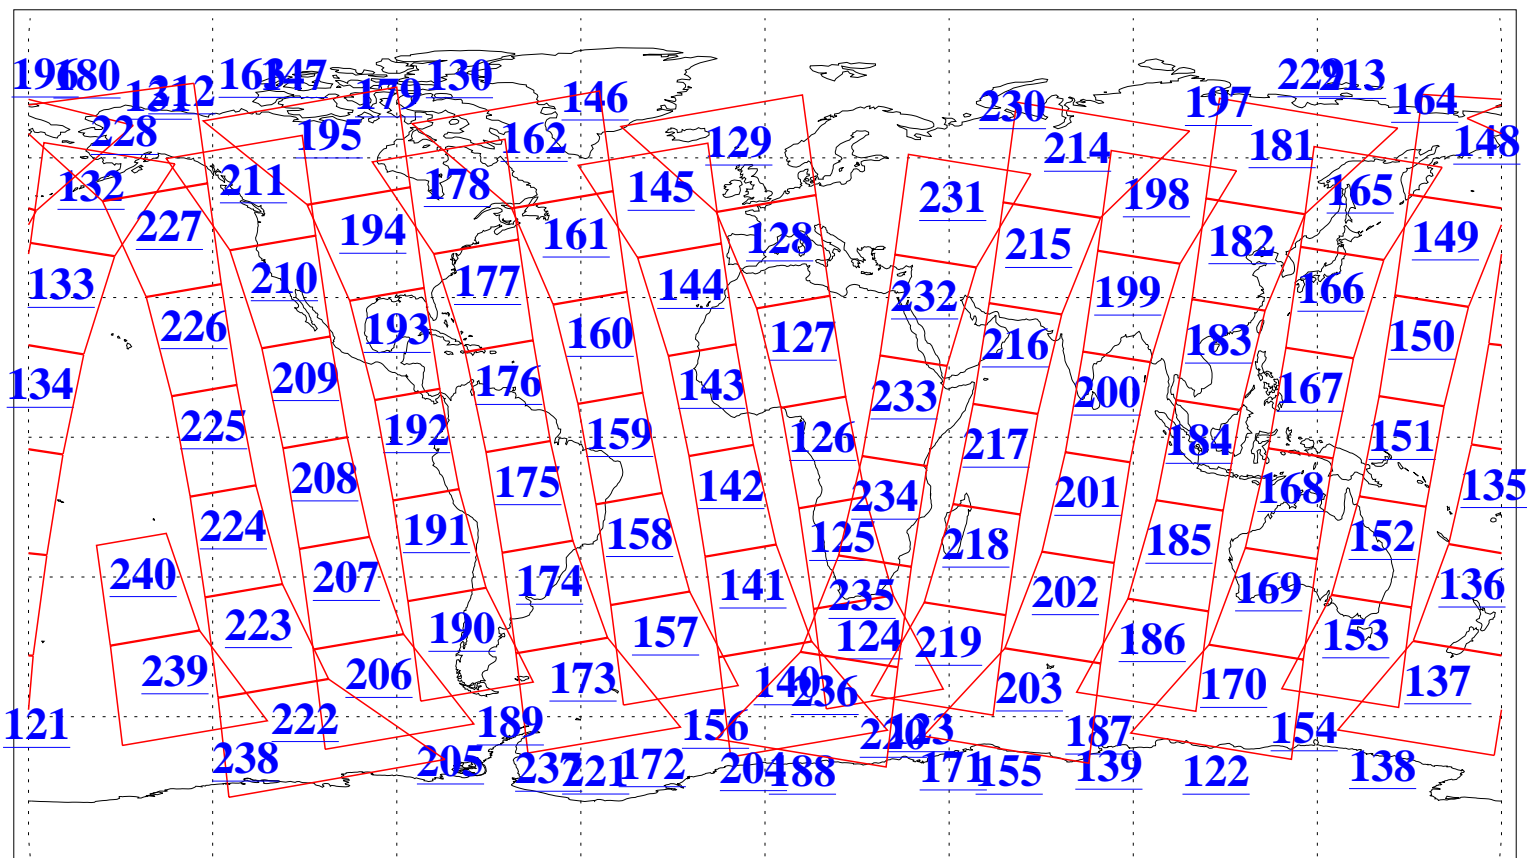

L1B Availability
AMSU Granules: 240
HSB Granules: 0
AIRS Granules: 240

7 Dec 2004
DoY 342
Aqua Day 948
Granules: 1 to 120

Granules: 121 to 240

Legend: AMSU Available, HSB Available, AIRS Available

L1B Availability
AMSU Granules: 240
HSB Granules: 0
AIRS Granules: 240

7 Dec 2004
DoY 342
Aqua Day 948

Ascending Granules

Descending Granules

Legend: AMSU Available, HSB Available, AIRS Available

L1B Availability
 AMSU Granules: 240
 HSB Granules: 0
 AIRS Granules: 240

7 Dec 2004
 DoY 342
 Aqua Day 948

Northern Hemisphere Granules

Southern Hemisphere Granules

Legend: AMSU Available, HSB Available, AIRS Available