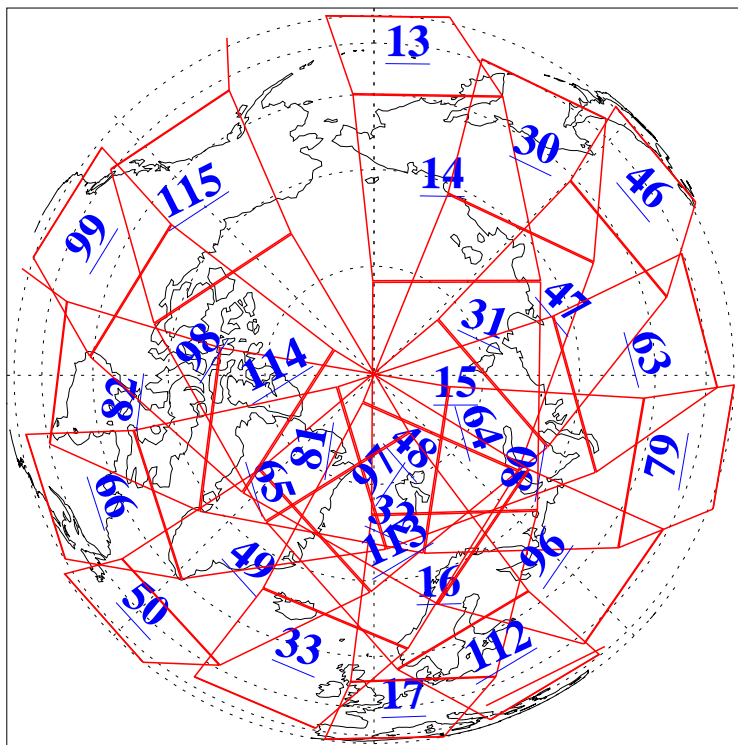

L1B Availability
AMSU Granules: 240
HSB Granules: 0
AIRS Granules: 240

7 Dec 2004
DoY 342
Aqua Day 948
Granules: 1 to 120

Granules: 121 to 240

Legend: AMSU Available, HSB Available, AIRS Available

L1B Availability
AMSU Granules: 240
HSB Granules: 0
AIRS Granules: 240

7 Dec 2004
DoY 342
Aqua Day 948

Ascending Granules

Descending Granules

Legend: AMSU Available, HSB Available, AIRS Available

L1B Availability
 AMSU Granules: 240
 HSB Granules: 0
 AIRS Granules: 240

7 Dec 2004
 DoY 342
 Aqua Day 948

Northern Hemisphere Granules

Southern Hemisphere Granules

Legend: AMSU Available, HSB Available, AIRS Available