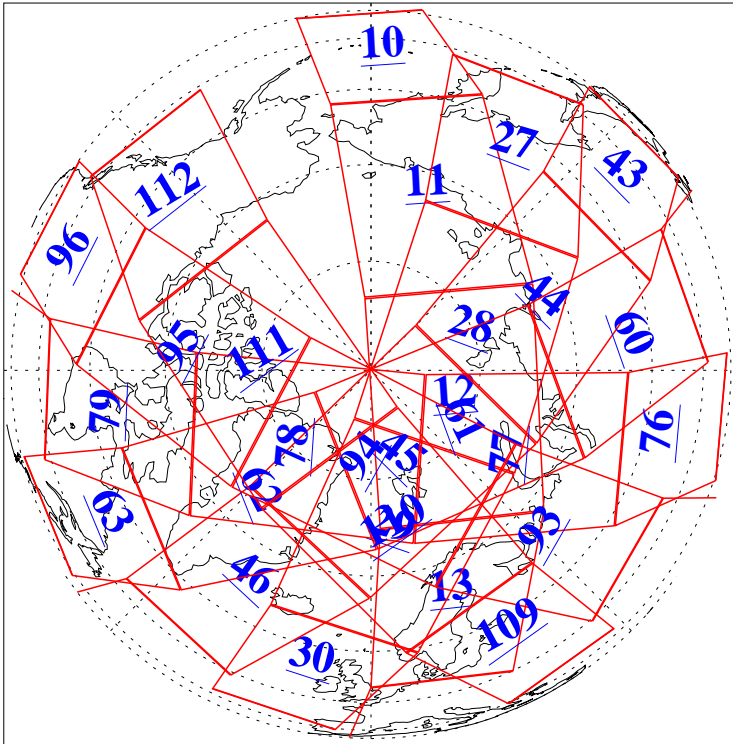

L1B Availability  
AMSU Granules: 240  
HSB Granules: 0  
AIRS Granules: 240

2 Dec 2004  
DoY 337  
Aqua Day 943  
Granules: 1 to 120

Granules: 121 to 240

Legend: AMSU Available, HSB Available, AIRS Available

L1B Availability  
AMSU Granules: 240  
HSB Granules: 0  
AIRS Granules: 240

2 Dec 2004  
DoY 337  
Aqua Day 943

Ascending Granules

Descending Granules

Legend: AMSU Available, HSB Available, AIRS Available

L1B Availability  
 AMSU Granules: 240  
 HSB Granules: 0  
 AIRS Granules: 240

2 Dec 2004  
 DoY 337  
 Aqua Day 943

Northern Hemisphere Granules

Southern Hemisphere Granules

Legend: AMSU Available, HSB Available, AIRS Available