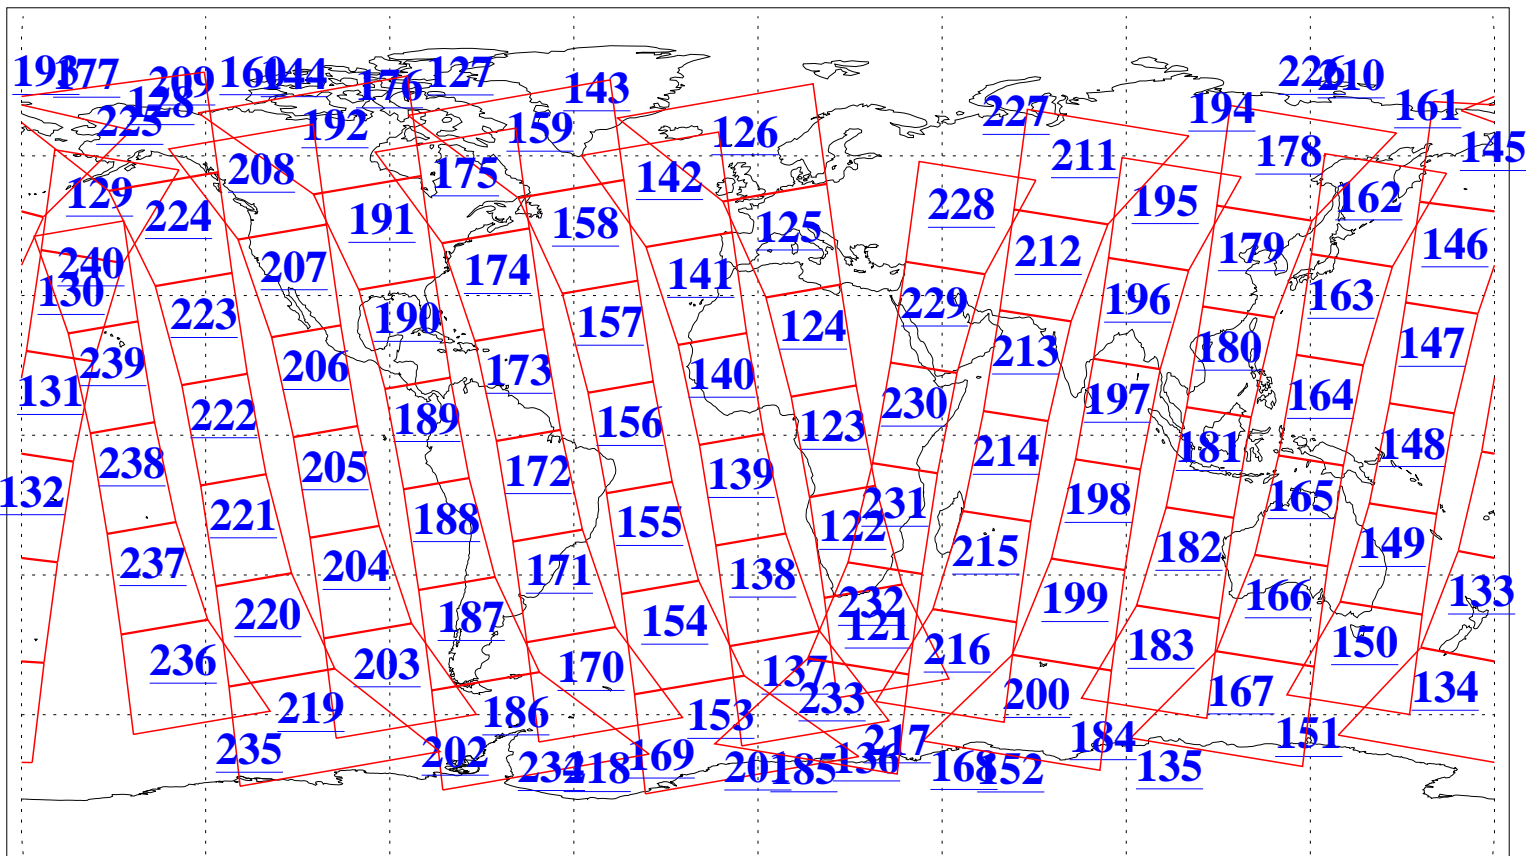

L1B Availability  
AMSU Granules: 240  
HSB Granules: 0  
AIRS Granules: 240

2 Dec 2004  
DoY 337  
Aqua Day 943  
Granules: 1 to 120

Granules: 121 to 240

Legend: AMSU Available, HSB Available, AIRS Available

L1B Availability  
AMSU Granules: 240  
HSB Granules: 0  
AIRS Granules: 240

2 Dec 2004  
DoY 337  
Aqua Day 943

Ascending Granules

Descending Granules

Legend: AMSU Available, HSB Available, AIRS Available

L1B Availability  
 AMSU Granules: 240  
 HSB Granules: 0  
 AIRS Granules: 240

2 Dec 2004  
 DoY 337  
 Aqua Day 943

Northern Hemisphere Granules

Southern Hemisphere Granules

Legend: AMSU Available, HSB Available, AIRS Available