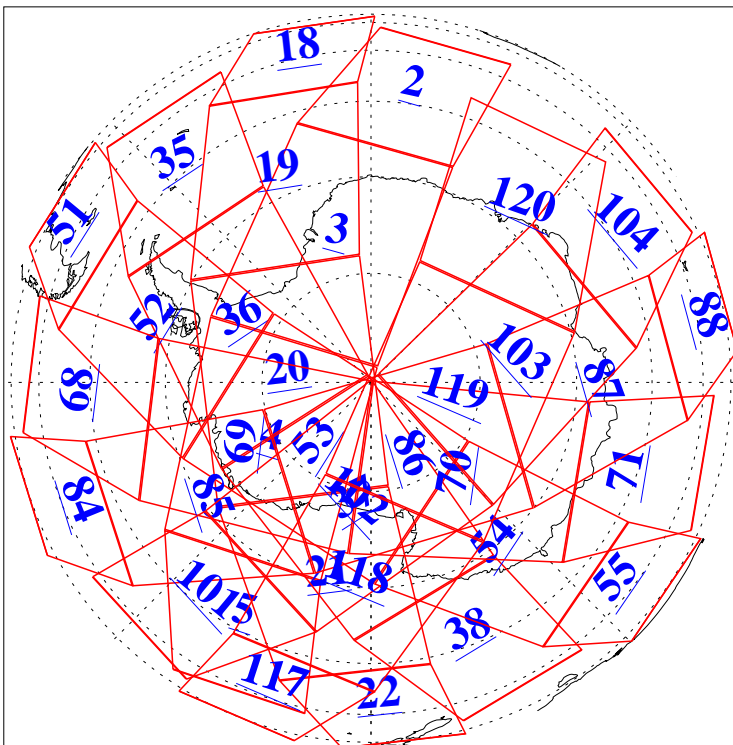

L1B Availability  
AMSU Granules: 240  
HSB Granules: 0  
AIRS Granules: 240

2 Dec 2004  
DoY 337  
Aqua Day 943  
Granules: 1 to 120

Granules: 121 to 240

Legend: AMSU Available, HSB Available, AIRS Available

L1B Availability  
AMSU Granules: 240  
HSB Granules: 0  
AIRS Granules: 240

2 Dec 2004  
DoY 337  
Aqua Day 943

Ascending Granules

Descending Granules

Legend: AMSU Available, HSB Available, AIRS Available

L1B Availability  
 AMSU Granules: 240  
 HSB Granules: 0  
 AIRS Granules: 240

2 Dec 2004  
 DoY 337  
 Aqua Day 943

Northern Hemisphere Granules

Southern Hemisphere Granules

Legend: AMSU Available, HSB Available, AIRS Available