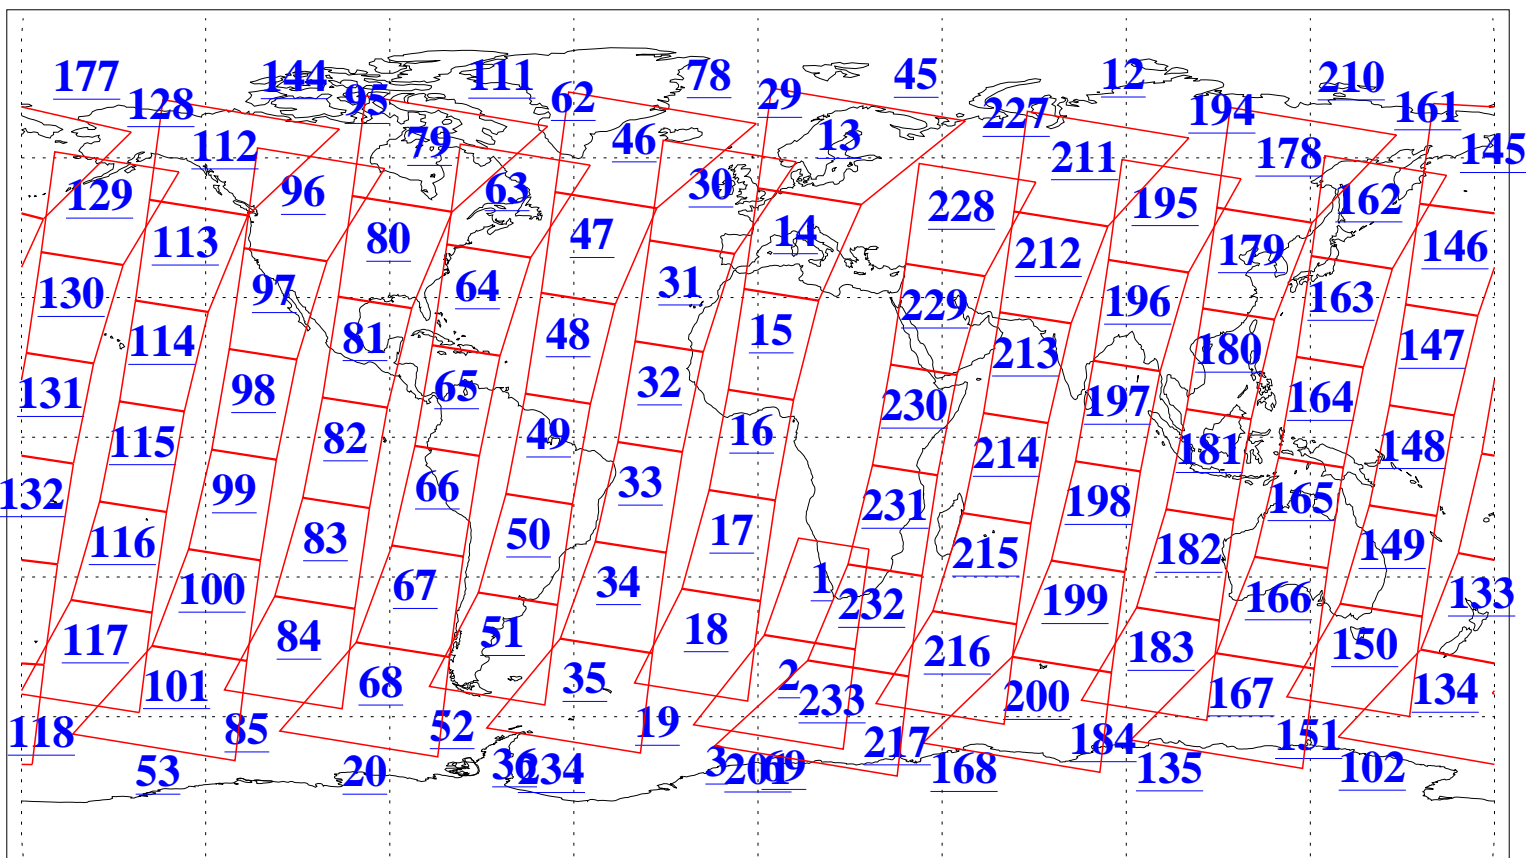

L1B Availability  
AMSU Granules: 240  
HSB Granules: 0  
AIRS Granules: 240

2 Dec 2004  
DoY 337  
Aqua Day 943  
Granules: 1 to 120

Granules: 121 to 240

Legend: AMSU Available, HSB Available, AIRS Available

L1B Availability  
AMSU Granules: 240  
HSB Granules: 0  
AIRS Granules: 240

2 Dec 2004  
DoY 337  
Aqua Day 943

Ascending Granules

Descending Granules

Legend: AMSU Available, HSB Available, AIRS Available

L1B Availability  
 AMSU Granules: 240  
 HSB Granules: 0  
 AIRS Granules: 240

2 Dec 2004  
 DoY 337  
 Aqua Day 943

Northern Hemisphere Granules

Southern Hemisphere Granules

Legend: AMSU Available, HSB Available, AIRS Available