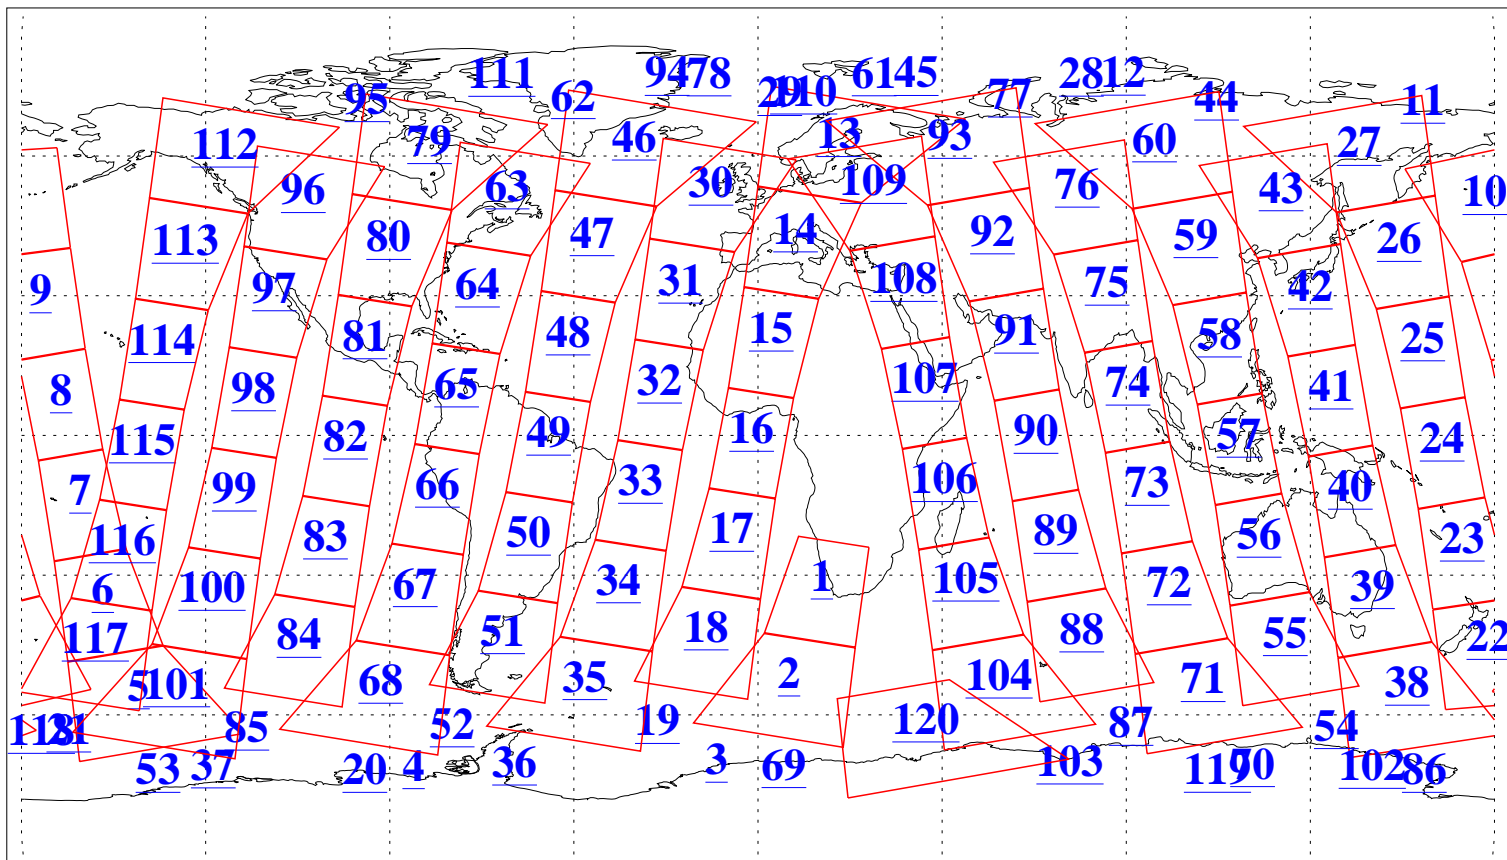

L1B Availability  
AMSU Granules: 240  
HSB Granules: 0  
AIRS Granules: 240

2 Dec 2004  
DoY 337  
Aqua Day 943  
Granules: 1 to 120

Granules: 121 to 240

Legend: AMSU Available, HSB Available, AIRS Available

L1B Availability  
AMSU Granules: 240  
HSB Granules: 0  
AIRS Granules: 240

2 Dec 2004  
DoY 337  
Aqua Day 943

Ascending Granules

Descending Granules

Legend: AMSU Available, HSB Available, AIRS Available

L1B Availability  
 AMSU Granules: 240  
 HSB Granules: 0  
 AIRS Granules: 240

2 Dec 2004  
 DoY 337  
 Aqua Day 943

Northern Hemisphere Granules

Southern Hemisphere Granules

Legend: AMSU Available, HSB Available, AIRS Available