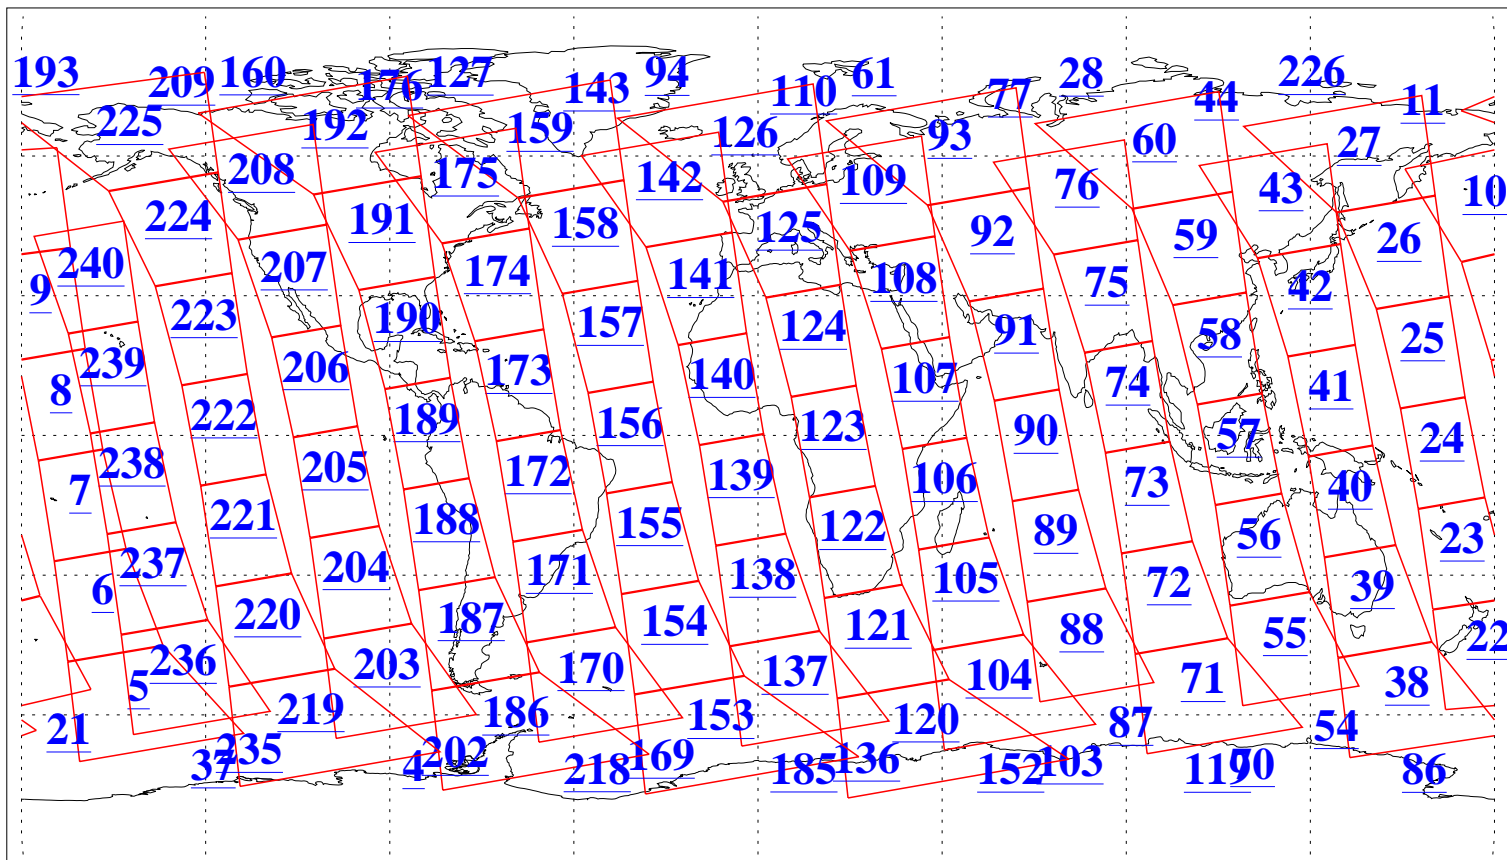

L1B Availability  
AMSU Granules: 240  
HSB Granules: 0  
AIRS Granules: 240

2 Dec 2004  
DoY 337  
Aqua Day 943  
Granules: 1 to 120

Granules: 121 to 240

Legend: AMSU Available, HSB Available, AIRS Available

L1B Availability  
AMSU Granules: 240  
HSB Granules: 0  
AIRS Granules: 240

2 Dec 2004  
DoY 337  
Aqua Day 943

Ascending Granules

Descending Granules

Legend: AMSU Available, HSB Available, AIRS Available

L1B Availability  
 AMSU Granules: 240  
 HSB Granules: 0  
 AIRS Granules: 240

2 Dec 2004  
 DoY 337  
 Aqua Day 943

Northern Hemisphere Granules

Southern Hemisphere Granules

Legend: AMSU Available, HSB Available, AIRS Available