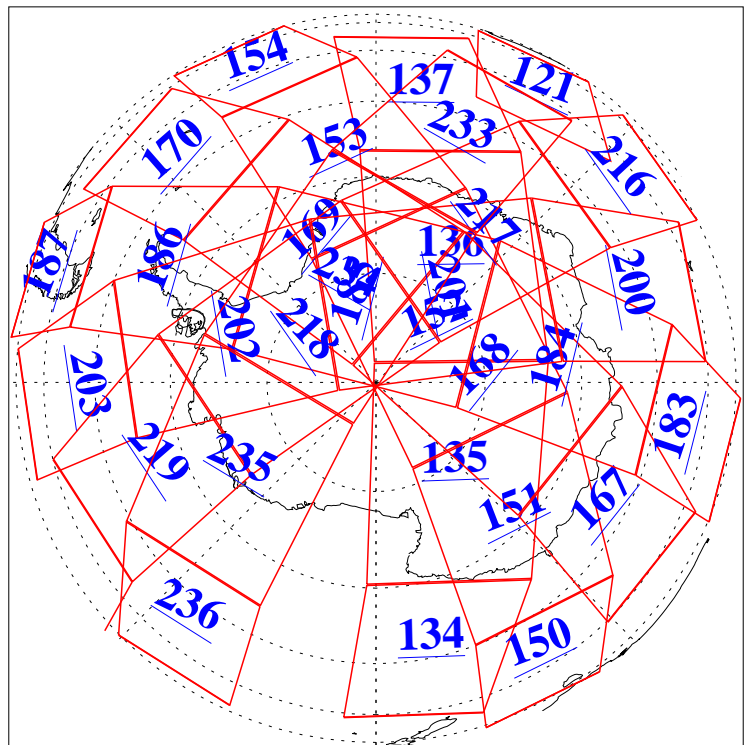

L1B Availability  
AMSU Granules: 240  
HSB Granules: 0  
AIRS Granules: 240

2 Dec 2004  
DoY 337  
Aqua Day 943  
Granules: 1 to 120

Granules: 121 to 240

Legend: AMSU Available, HSB Available, AIRS Available

L1B Availability  
AMSU Granules: 240  
HSB Granules: 0  
AIRS Granules: 240

2 Dec 2004  
DoY 337  
Aqua Day 943

Ascending Granules

Descending Granules

Legend: AMSU Available, HSB Available, AIRS Available

L1B Availability  
 AMSU Granules: 240  
 HSB Granules: 0  
 AIRS Granules: 240

2 Dec 2004  
 DoY 337  
 Aqua Day 943

Northern Hemisphere Granules

Southern Hemisphere Granules

Legend: AMSU Available, HSB Available, AIRS Available