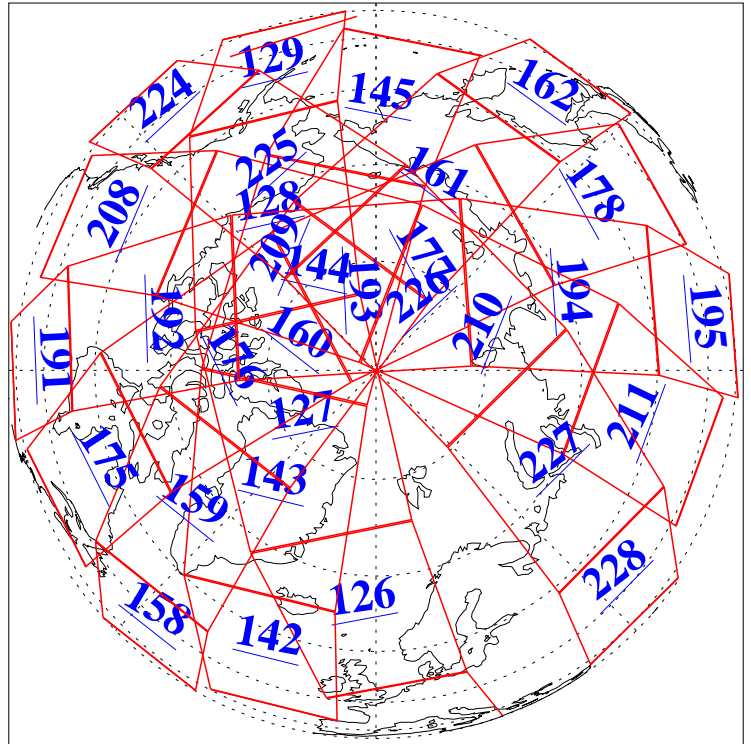

L1B Availability  
AMSU Granules: 240  
HSB Granules: 0  
AIRS Granules: 240

2 Dec 2004  
DoY 337  
Aqua Day 943  
Granules: 1 to 120

Granules: 121 to 240

Legend: AMSU Available, HSB Available, AIRS Available

L1B Availability  
AMSU Granules: 240  
HSB Granules: 0  
AIRS Granules: 240

2 Dec 2004  
DoY 337  
Aqua Day 943

Ascending Granules

Descending Granules

Legend: AMSU Available, HSB Available, AIRS Available

L1B Availability  
 AMSU Granules: 240  
 HSB Granules: 0  
 AIRS Granules: 240

2 Dec 2004  
 DoY 337  
 Aqua Day 943

Northern Hemisphere Granules

Southern Hemisphere Granules

Legend: AMSU Available, HSB Available, AIRS Available