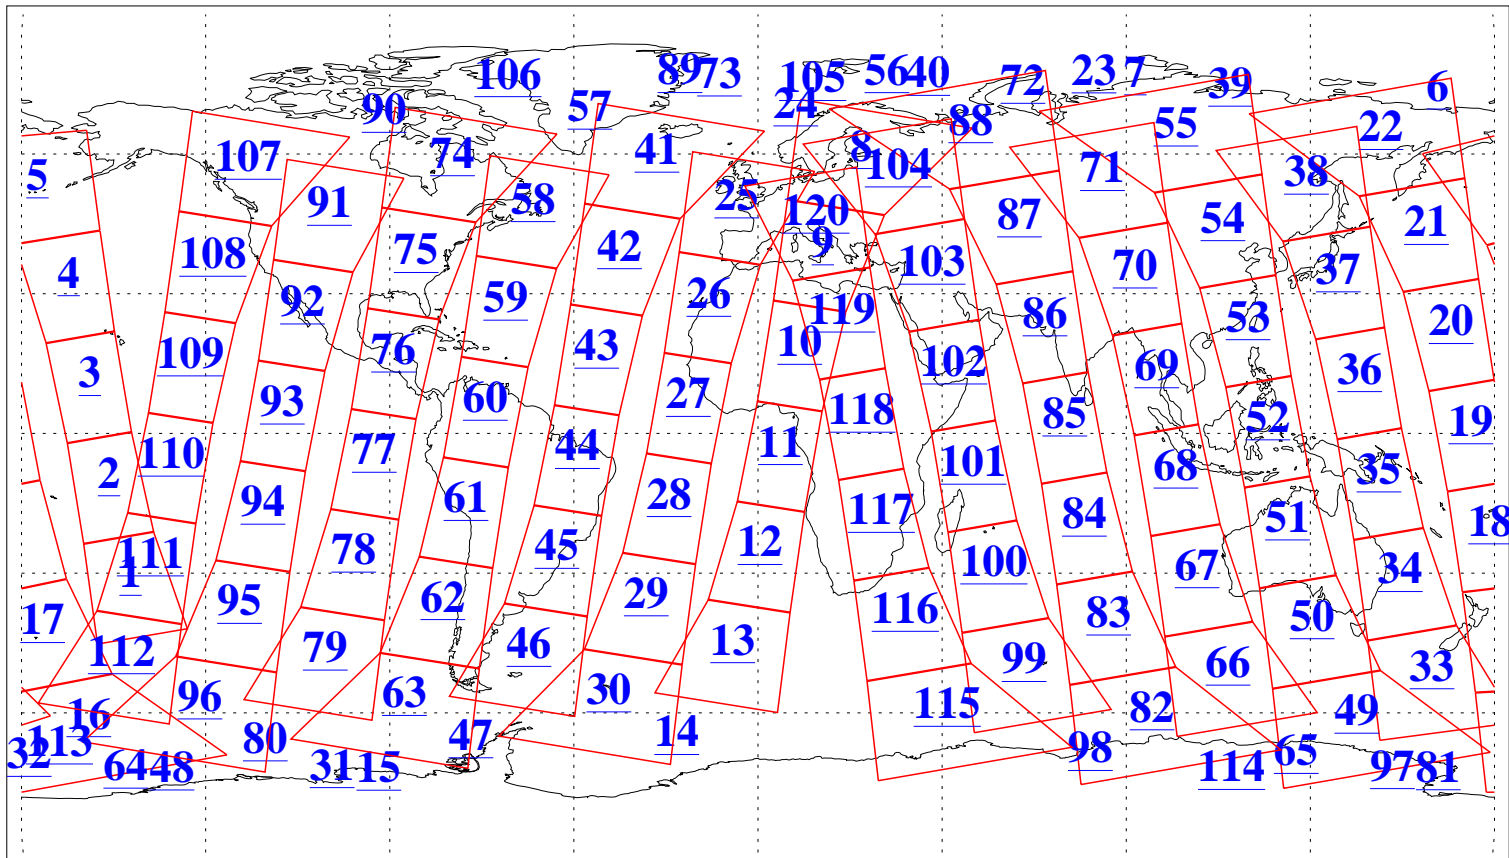

L1B Availability
AMSU Granules: 240
HSB Granules: 0
AIRS Granules: 240

29 Nov 2004
DoY 334
Aqua Day 940
Granules: 1 to 120

Granules: 121 to 240

Legend: AMSU Available, HSB Available, AIRS Available

L1B Availability
AMSU Granules: 240
HSB Granules: 0
AIRS Granules: 240

29 Nov 2004
DoY 334
Aqua Day 940

Ascending Granules

Descending Granules

Legend: AMSU Available, HSB Available, AIRS Available

L1B Availability
AMSU Granules: 240
HSB Granules: 0
AIRS Granules: 240

29 Nov 2004
DoY 334
Aqua Day 940

Northern Hemisphere Granules

Southern Hemisphere Granules

Legend: AMSU Available, HSB Available, AIRS Available