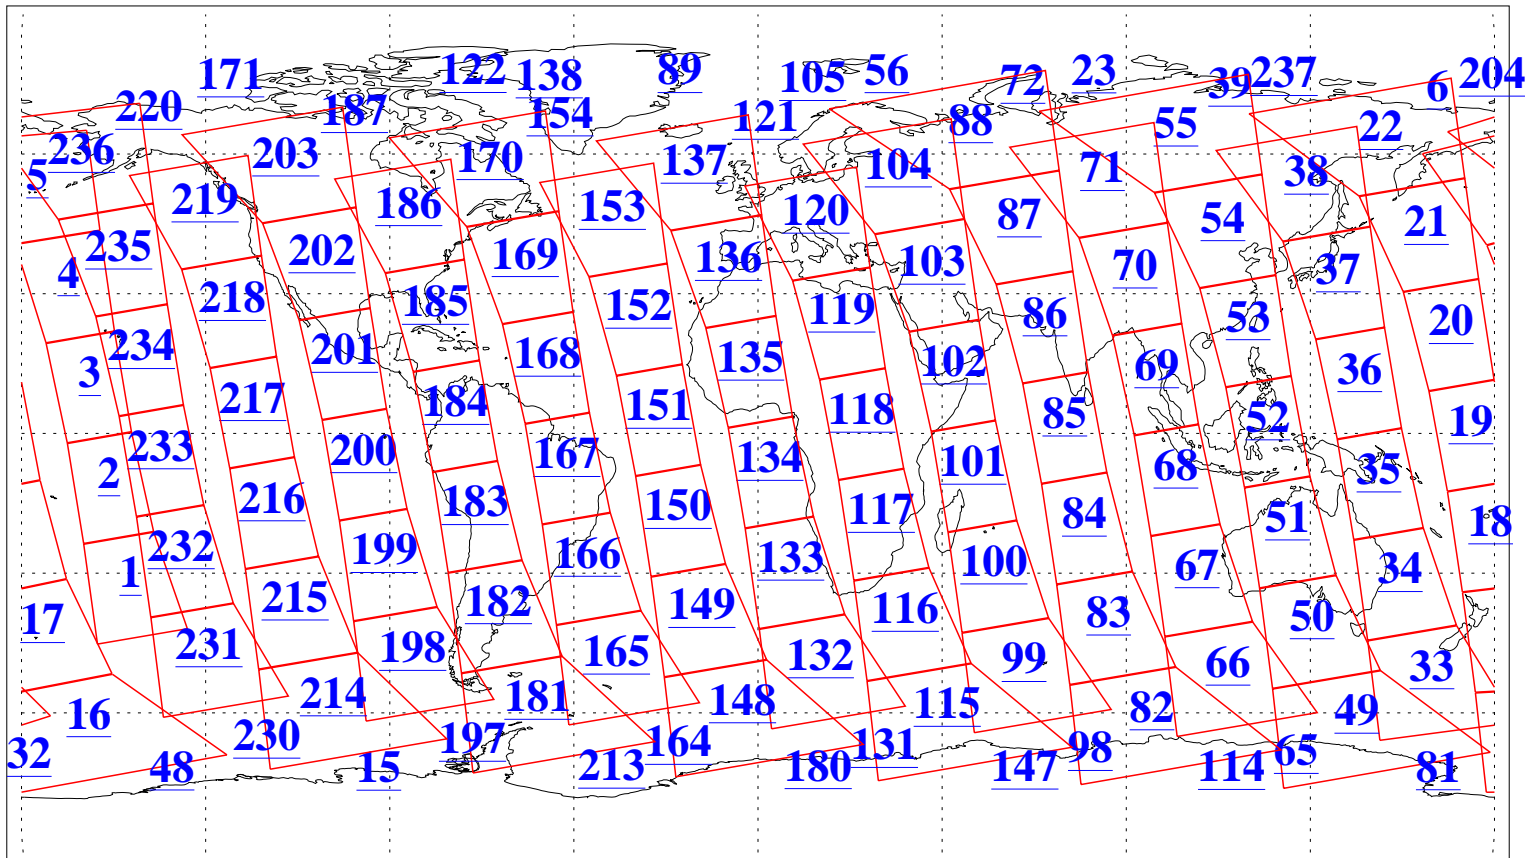

L1B Availability
AMSU Granules: 240
HSB Granules: 0
AIRS Granules: 240

29 Nov 2004
DoY 334
Aqua Day 940
Granules: 1 to 120

Granules: 121 to 240

Legend: AMSU Available, HSB Available, AIRS Available

L1B Availability
AMSU Granules: 240
HSB Granules: 0
AIRS Granules: 240

29 Nov 2004
DoY 334
Aqua Day 940

Ascending Granules

Descending Granules

Legend: AMSU Available, HSB Available, AIRS Available

L1B Availability
AMSU Granules: 240
HSB Granules: 0
AIRS Granules: 240

29 Nov 2004
DoY 334
Aqua Day 940

Northern Hemisphere Granules

Southern Hemisphere Granules

Legend: AMSU Available, HSB Available, AIRS Available