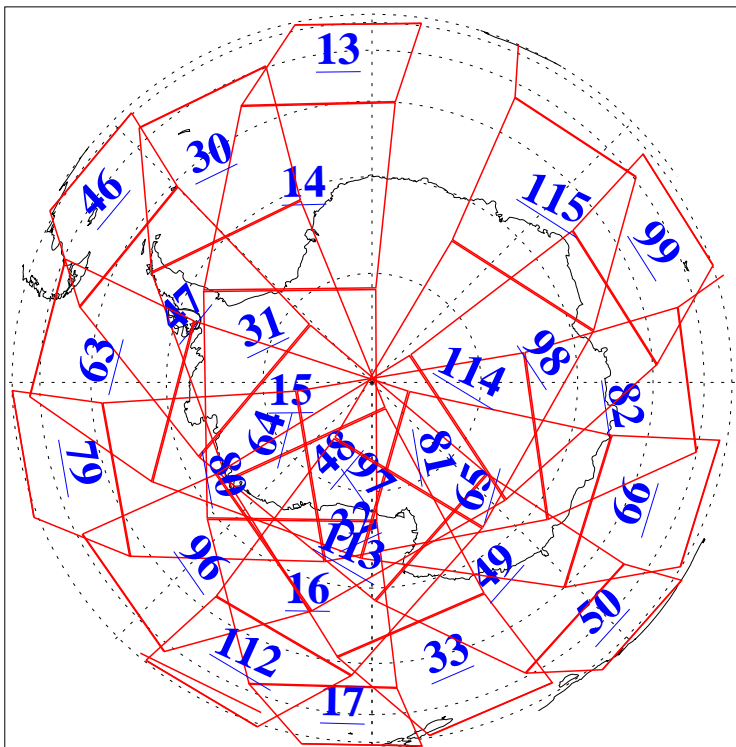

L1B Availability
AMSU Granules: 240
HSB Granules: 0
AIRS Granules: 240

29 Nov 2004
DoY 334
Aqua Day 940
Granules: 1 to 120

Granules: 121 to 240

Legend: AMSU Available, HSB Available, AIRS Available

L1B Availability
AMSU Granules: 240
HSB Granules: 0
AIRS Granules: 240

29 Nov 2004
DoY 334
Aqua Day 940

Ascending Granules

Descending Granules

Legend: AMSU Available, HSB Available, AIRS Available

L1B Availability
AMSU Granules: 240
HSB Granules: 0
AIRS Granules: 240

29 Nov 2004
DoY 334
Aqua Day 940

Northern Hemisphere Granules

Southern Hemisphere Granules

Legend: AMSU Available, HSB Available, AIRS Available