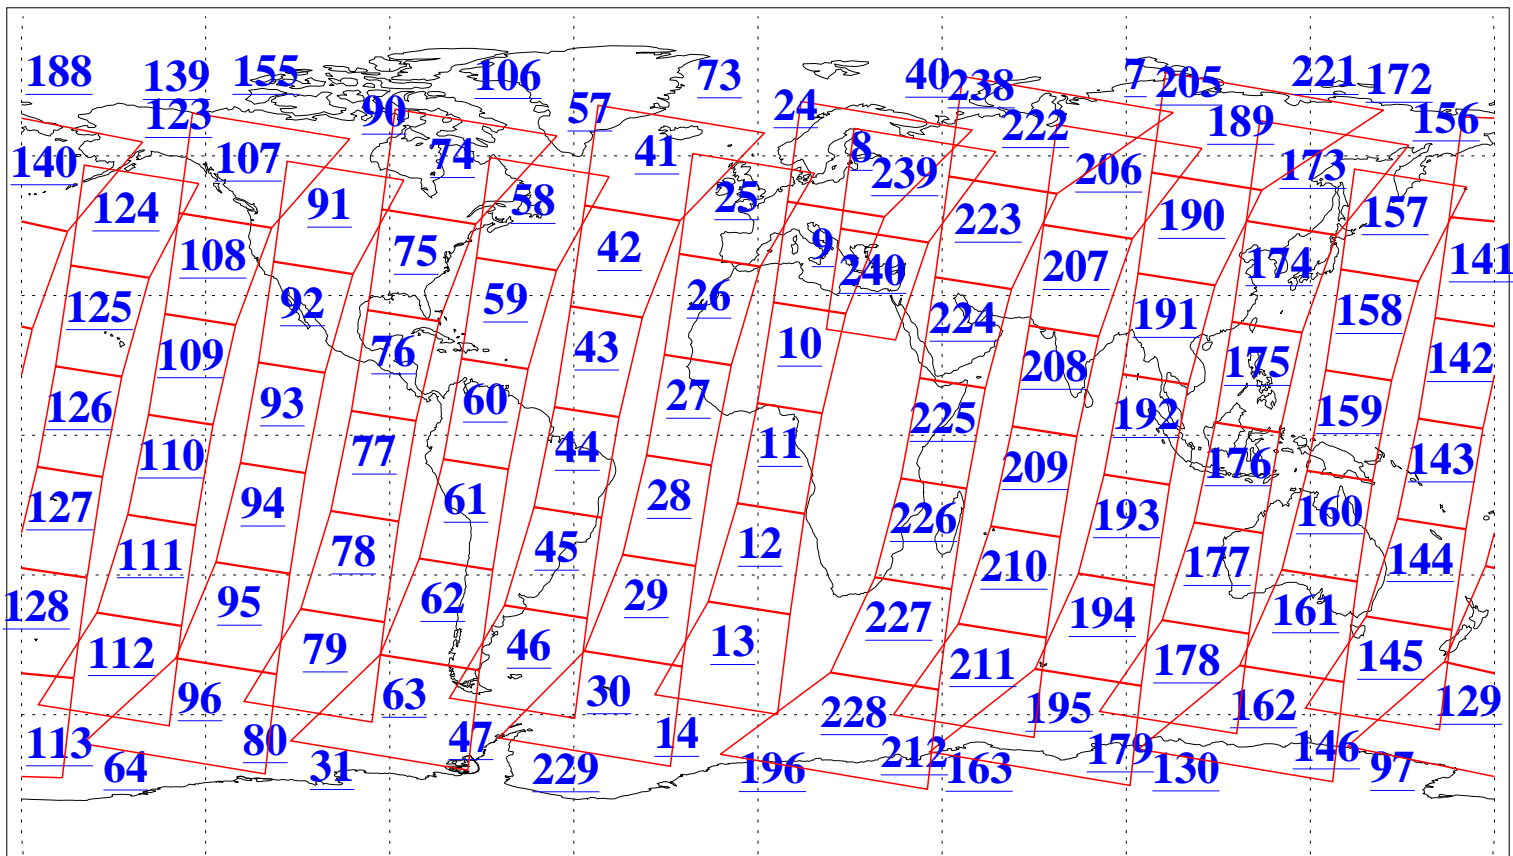

L1B Availability
AMSU Granules: 240
HSB Granules: 0
AIRS Granules: 240

29 Nov 2004
DoY 334
Aqua Day 940
Granules: 1 to 120

Granules: 121 to 240

Legend: AMSU Available, HSB Available, AIRS Available

L1B Availability
AMSU Granules: 240
HSB Granules: 0
AIRS Granules: 240

29 Nov 2004
DoY 334
Aqua Day 940

Ascending Granules

Descending Granules

Legend: AMSU Available, HSB Available, AIRS Available

L1B Availability
AMSU Granules: 240
HSB Granules: 0
AIRS Granules: 240

29 Nov 2004
DoY 334
Aqua Day 940

Northern Hemisphere Granules

Southern Hemisphere Granules

Legend: AMSU Available, HSB Available, AIRS Available