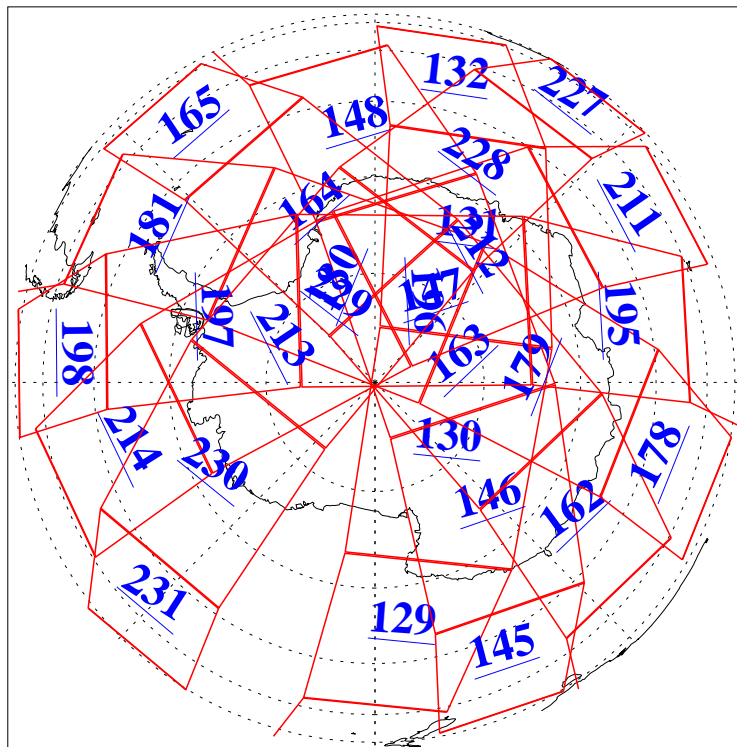

29 Nov 2004
DoY 334
Aqua Day 940

Ascending Granules

Descending Granules

Legend: AMSU Available, HSB Available, AIRS Available

L1B Availability
AMSU Granules: 240
HSB Granules: 0
AIRS Granules: 240

29 Nov 2004
DoY 334
Aqua Day 940

Northern Hemisphere Granules

Southern Hemisphere Granules

Legend: AMSU Available, HSB Available, AIRS Available