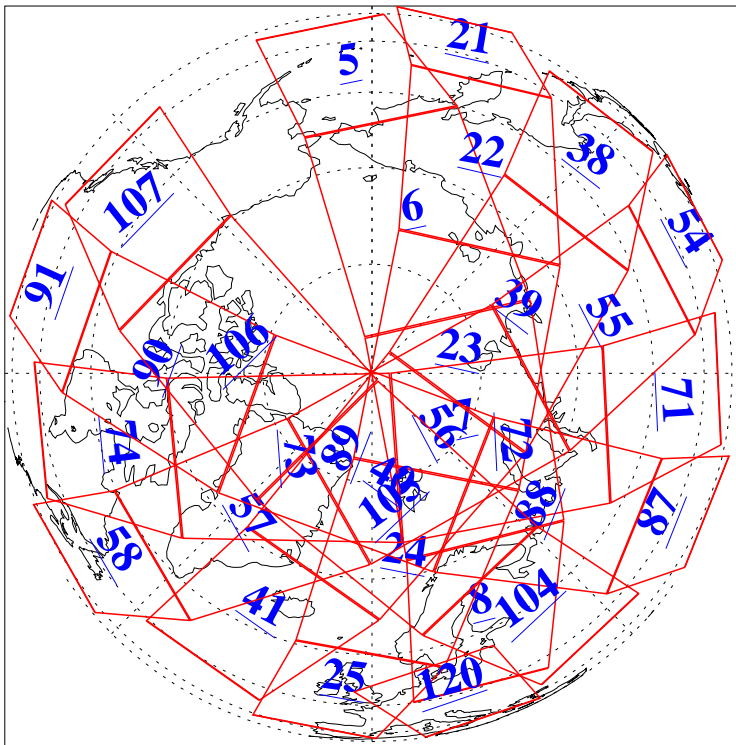

L1B Availability
AMSU Granules: 240
HSB Granules: 0
AIRS Granules: 240

29 Nov 2004
DoY 334
Aqua Day 940
Granules: 1 to 120

Granules: 121 to 240

Legend: AMSU Available, HSB Available, AIRS Available

L1B Availability
AMSU Granules: 240
HSB Granules: 0
AIRS Granules: 240

29 Nov 2004
DoY 334
Aqua Day 940

Ascending Granules

Descending Granules

Legend: AMSU Available, HSB Available, AIRS Available

L1B Availability
AMSU Granules: 240
HSB Granules: 0
AIRS Granules: 240

29 Nov 2004
DoY 334
Aqua Day 940

Northern Hemisphere Granules

Southern Hemisphere Granules

Legend: AMSU Available, HSB Available, AIRS Available