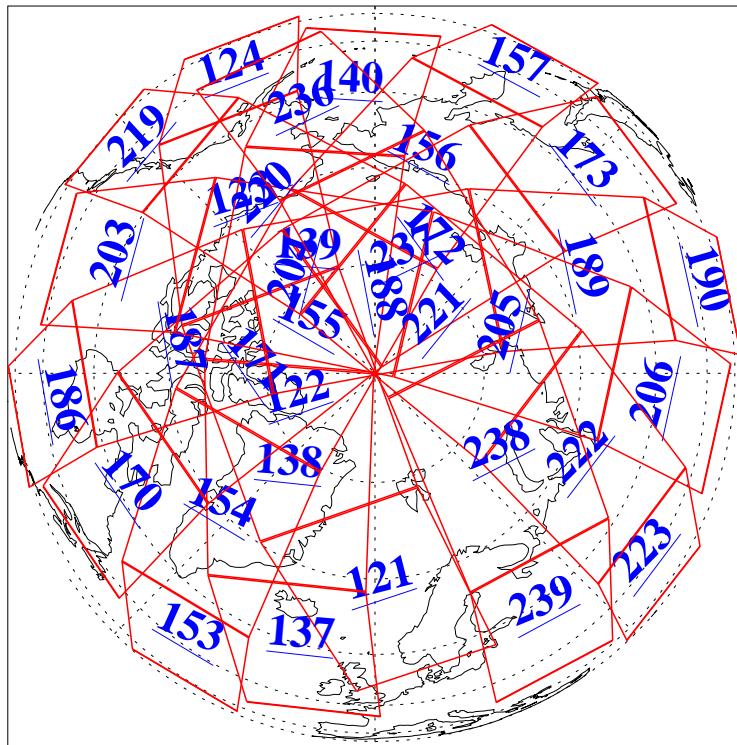

L1B Availability
AMSU Granules: 240
HSB Granules: 0
AIRS Granules: 240

29 Nov 2004
DoY 334
Aqua Day 940
Granules: 1 to 120

Granules: 121 to 240

Legend: AMSU Available, HSB Available, AIRS Available

L1B Availability
AMSU Granules: 240
HSB Granules: 0
AIRS Granules: 240

29 Nov 2004
DoY 334
Aqua Day 940

Ascending Granules

Descending Granules

Legend: AMSU Available, HSB Available, AIRS Available

L1B Availability
AMSU Granules: 240
HSB Granules: 0
AIRS Granules: 240

29 Nov 2004
DoY 334
Aqua Day 940

Northern Hemisphere Granules

Southern Hemisphere Granules

Legend: AMSU Available, HSB Available, AIRS Available