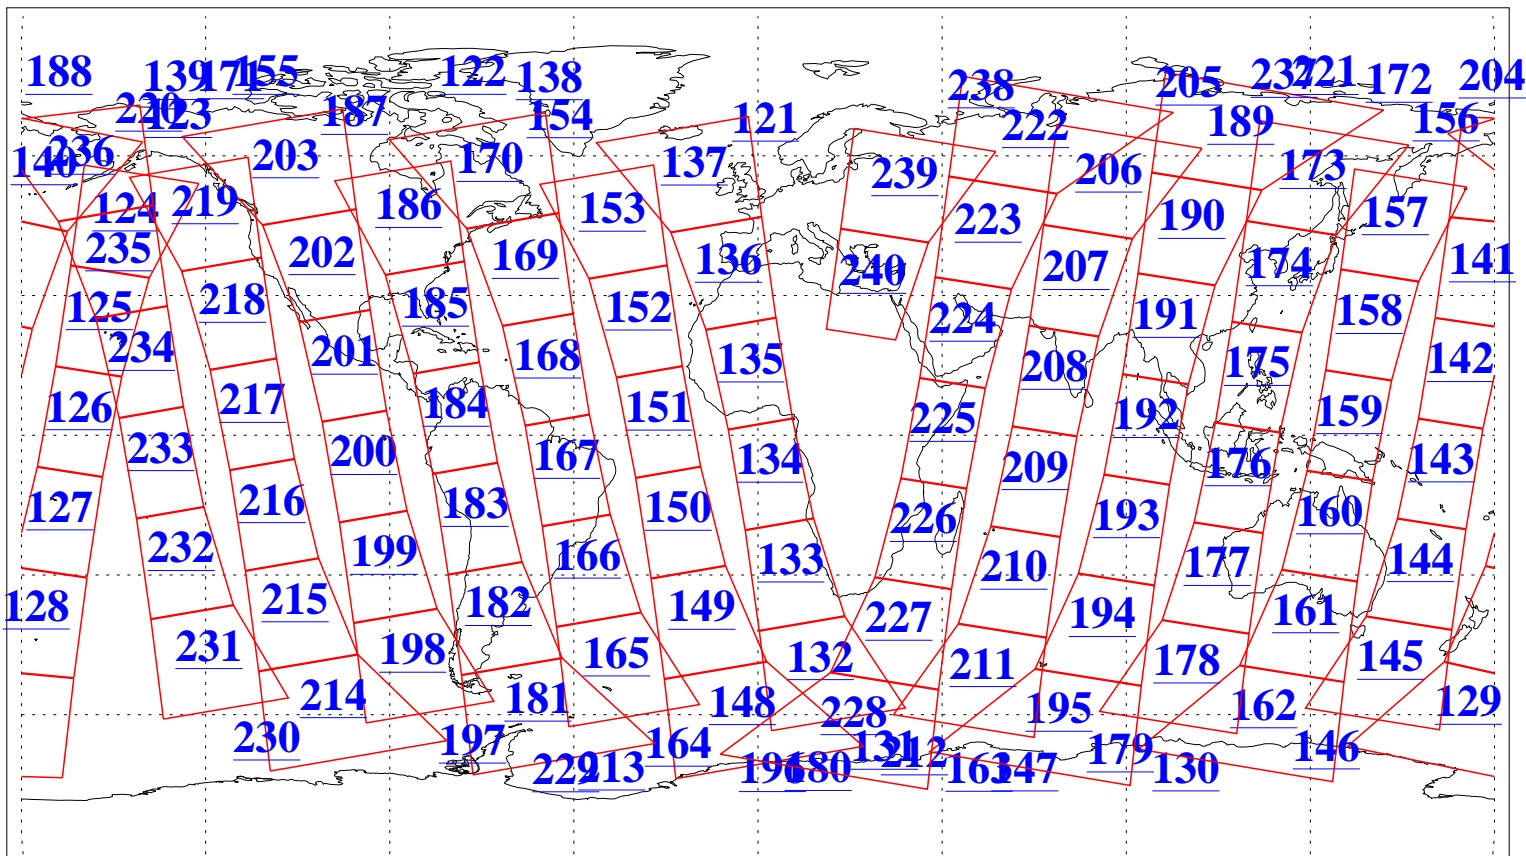

L1B Availability
AMSU Granules: 240
HSB Granules: 0
AIRS Granules: 240

29 Nov 2004
DoY 334
Aqua Day 940
Granules: 1 to 120

Granules: 121 to 240

Legend: AMSU Available, HSB Available, AIRS Available

L1B Availability
AMSU Granules: 240
HSB Granules: 0
AIRS Granules: 240

29 Nov 2004
DoY 334
Aqua Day 940

Ascending Granules

Descending Granules

Legend: AMSU Available, HSB Available, AIRS Available

L1B Availability
AMSU Granules: 240
HSB Granules: 0
AIRS Granules: 240

29 Nov 2004
DoY 334
Aqua Day 940

Northern Hemisphere Granules

Southern Hemisphere Granules

Legend: AMSU Available, HSB Available, AIRS Available