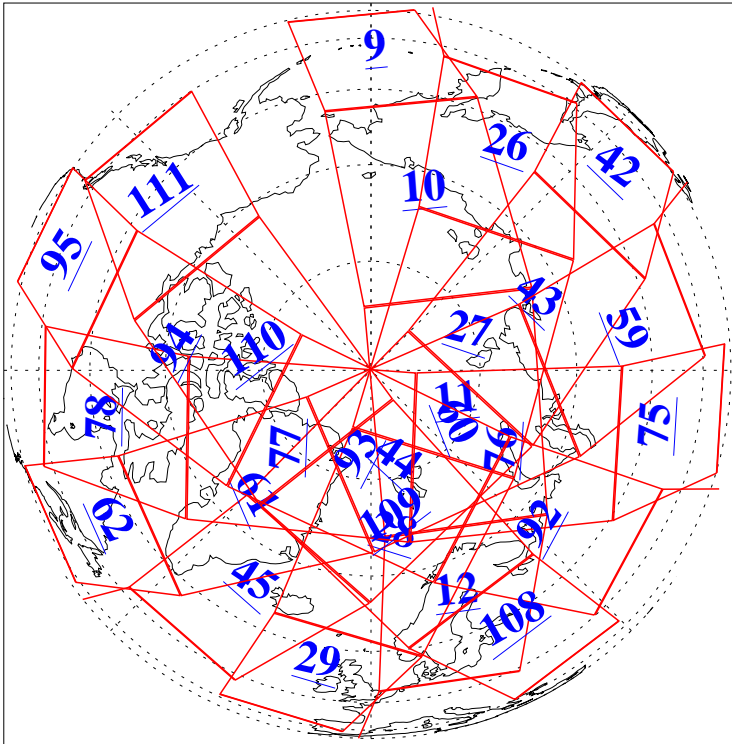

L1B Availability
AMSU Granules: 240
HSB Granules: 0
AIRS Granules: 240

25 Nov 2004
DoY 330
Aqua Day 936
Granules: 1 to 120

Granules: 121 to 240

Legend: AMSU Available, HSB Available, AIRS Available

L1B Availability
AMSU Granules: 240
HSB Granules: 0
AIRS Granules: 240

25 Nov 2004
DoY 330
Aqua Day 936

Ascending Granules

Descending Granules

Legend: AMSU Available, HSB Available, AIRS Available

L1B Availability
 AMSU Granules: 240
 HSB Granules: 0
 AIRS Granules: 240

25 Nov 2004
 DoY 330
 Aqua Day 936

Northern Hemisphere Granules

Southern Hemisphere Granules

Legend: AMSU Available, HSB Available, AIRS Available