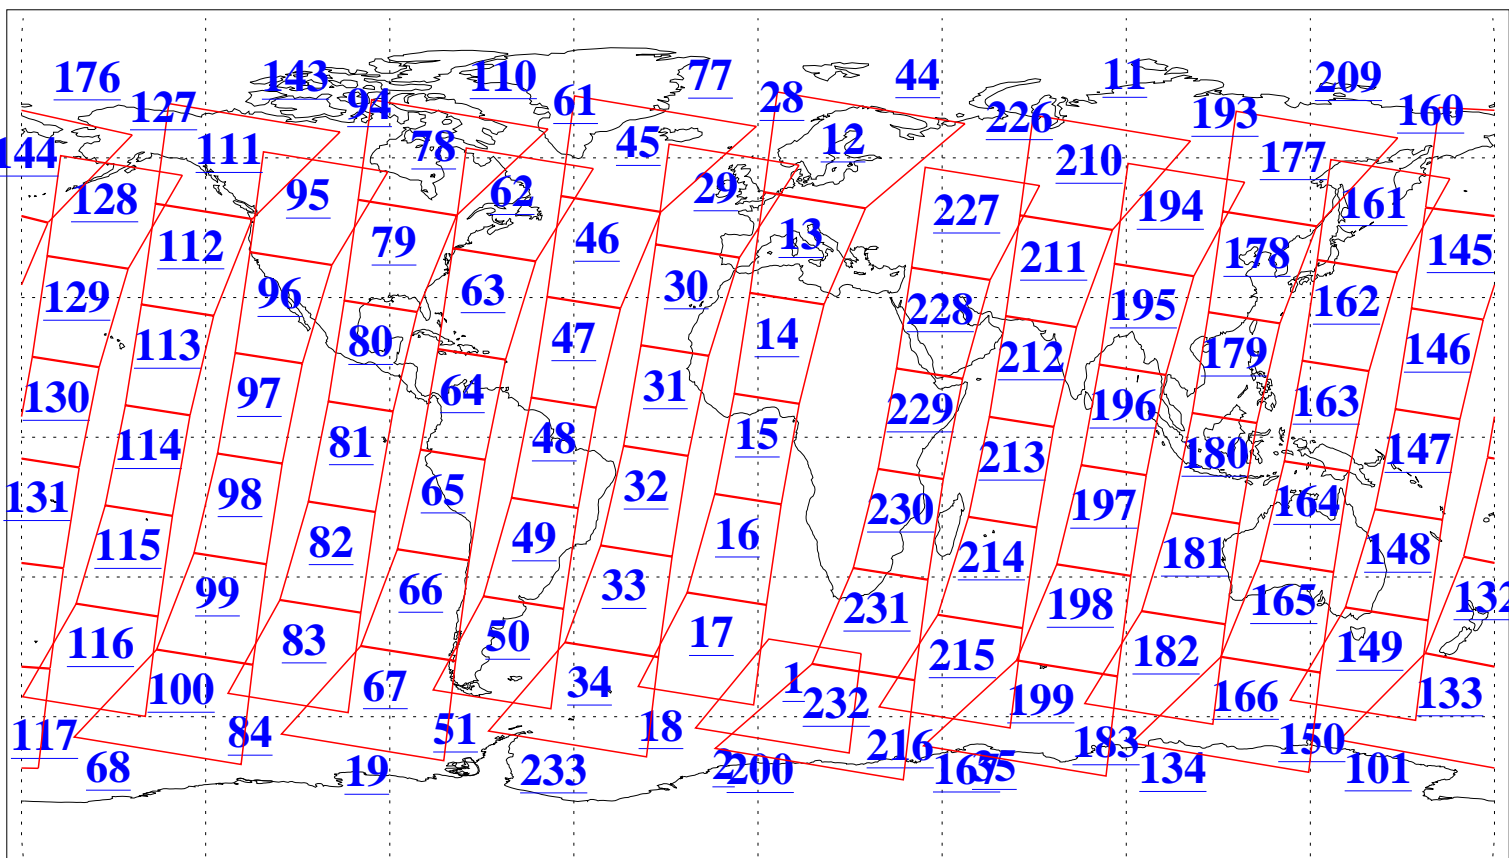

L1B Availability
AMSU Granules: 240
HSB Granules: 0
AIRS Granules: 240

25 Nov 2004
DoY 330
Aqua Day 936
Granules: 1 to 120

Granules: 121 to 240

Legend: AMSU Available, HSB Available, AIRS Available

L1B Availability
AMSU Granules: 240
HSB Granules: 0
AIRS Granules: 240

25 Nov 2004
DoY 330
Aqua Day 936

Ascending Granules

Descending Granules

Legend: AMSU Available, HSB Available, AIRS Available

L1B Availability
 AMSU Granules: 240
 HSB Granules: 0
 AIRS Granules: 240

25 Nov 2004
 DoY 330
 Aqua Day 936

Northern Hemisphere Granules

Southern Hemisphere Granules

Legend: AMSU Available, HSB Available, AIRS Available