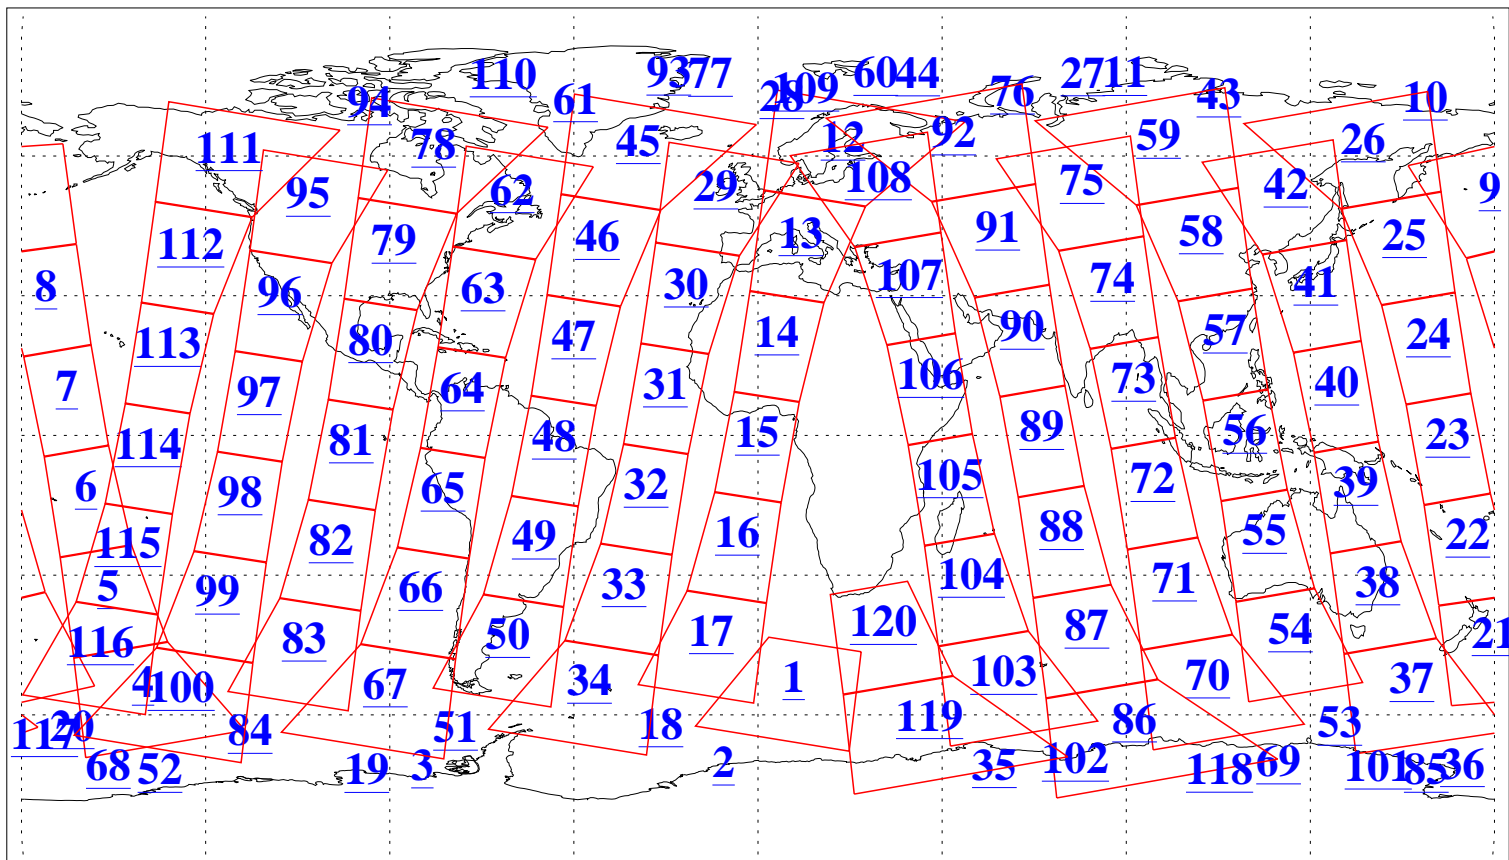

L1B Availability
AMSU Granules: 240
HSB Granules: 0
AIRS Granules: 240

25 Nov 2004
DoY 330
Aqua Day 936
Granules: 1 to 120

Granules: 121 to 240

Legend: AMSU Available, HSB Available, AIRS Available

L1B Availability
AMSU Granules: 240
HSB Granules: 0
AIRS Granules: 240

25 Nov 2004
DoY 330
Aqua Day 936

Ascending Granules

Descending Granules

Legend: AMSU Available, HSB Available, AIRS Available

L1B Availability
 AMSU Granules: 240
 HSB Granules: 0
 AIRS Granules: 240

25 Nov 2004
 DoY 330
 Aqua Day 936

Northern Hemisphere Granules

Southern Hemisphere Granules

Legend: AMSU Available, HSB Available, AIRS Available