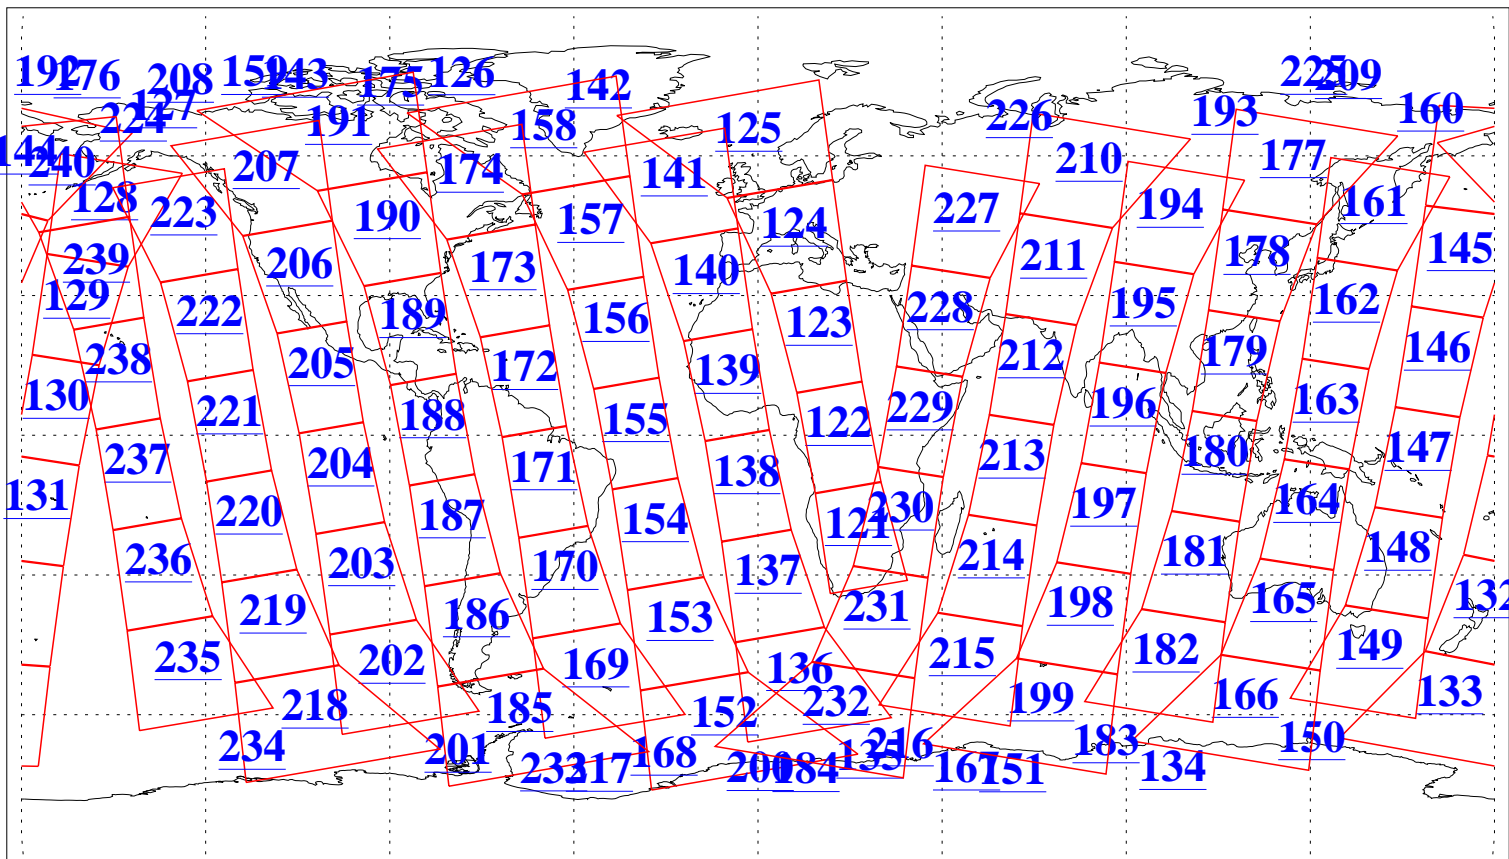

L1B Availability
AMSU Granules: 240
HSB Granules: 0
AIRS Granules: 240

25 Nov 2004
DoY 330
Aqua Day 936
Granules: 1 to 120

Granules: 121 to 240

Legend: AMSU Available, HSB Available, AIRS Available

L1B Availability
AMSU Granules: 240
HSB Granules: 0
AIRS Granules: 240

25 Nov 2004
DoY 330
Aqua Day 936

Ascending Granules

Descending Granules

Legend: AMSU Available, HSB Available, AIRS Available

L1B Availability
 AMSU Granules: 240
 HSB Granules: 0
 AIRS Granules: 240

25 Nov 2004
 DoY 330
 Aqua Day 936

Northern Hemisphere Granules

Southern Hemisphere Granules

Legend: AMSU Available, HSB Available, AIRS Available