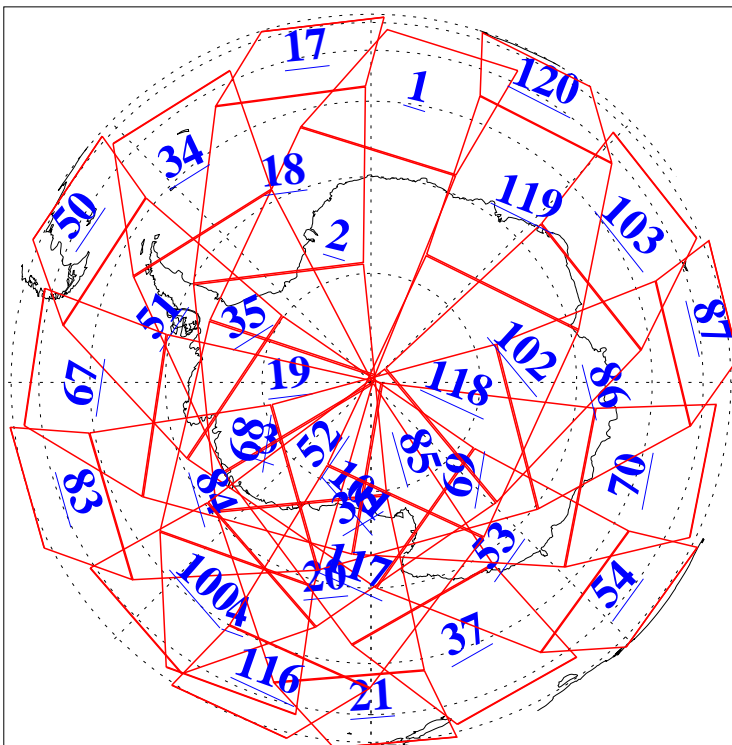

L1B Availability
AMSU Granules: 240
HSB Granules: 0
AIRS Granules: 240

25 Nov 2004
DoY 330
Aqua Day 936
Granules: 1 to 120

Granules: 121 to 240

Legend: AMSU Available, HSB Available, AIRS Available

L1B Availability
AMSU Granules: 240
HSB Granules: 0
AIRS Granules: 240

25 Nov 2004
DoY 330
Aqua Day 936

Ascending Granules

Descending Granules

Legend: AMSU Available, HSB Available, AIRS Available

L1B Availability
 AMSU Granules: 240
 HSB Granules: 0
 AIRS Granules: 240

25 Nov 2004
 DoY 330
 Aqua Day 936

Northern Hemisphere Granules

Southern Hemisphere Granules

Legend: AMSU Available, HSB Available, AIRS Available