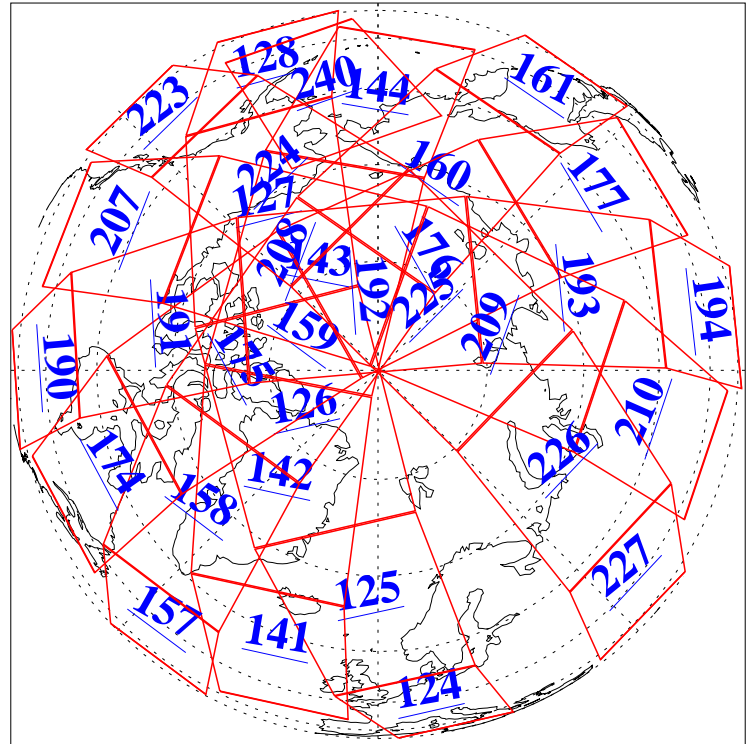

25 Nov 2004
DoY 330
Aqua Day 936

Ascending Granules

Descending Granules

Legend: AMSU Available, HSB Available, AIRS Available

L1B Availability
 AMSU Granules: 240
 HSB Granules: 0
 AIRS Granules: 240

25 Nov 2004
 DoY 330
 Aqua Day 936

Northern Hemisphere Granules

Southern Hemisphere Granules

Legend: AMSU Available, HSB Available, AIRS Available