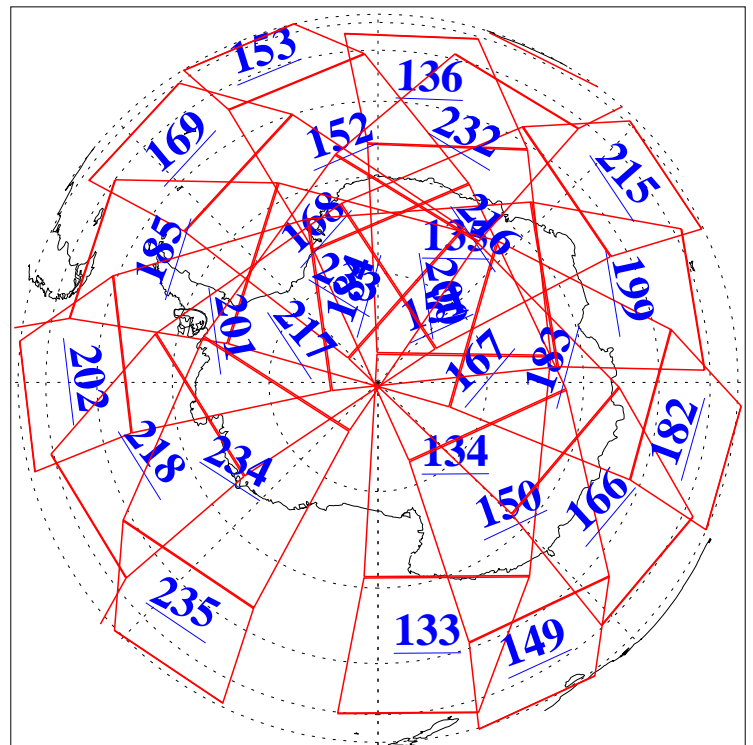

L1B Availability
AMSU Granules: 240
HSB Granules: 0
AIRS Granules: 240

25 Nov 2004
DoY 330
Aqua Day 936
Granules: 1 to 120

Granules: 121 to 240

Legend: AMSU Available, HSB Available, AIRS Available

L1B Availability
AMSU Granules: 240
HSB Granules: 0
AIRS Granules: 240

25 Nov 2004
DoY 330
Aqua Day 936

Ascending Granules

Descending Granules

Legend: AMSU Available, HSB Available, AIRS Available

L1B Availability
 AMSU Granules: 240
 HSB Granules: 0
 AIRS Granules: 240

25 Nov 2004
 DoY 330
 Aqua Day 936

Northern Hemisphere Granules

Southern Hemisphere Granules

Legend: AMSU Available, HSB Available, AIRS Available