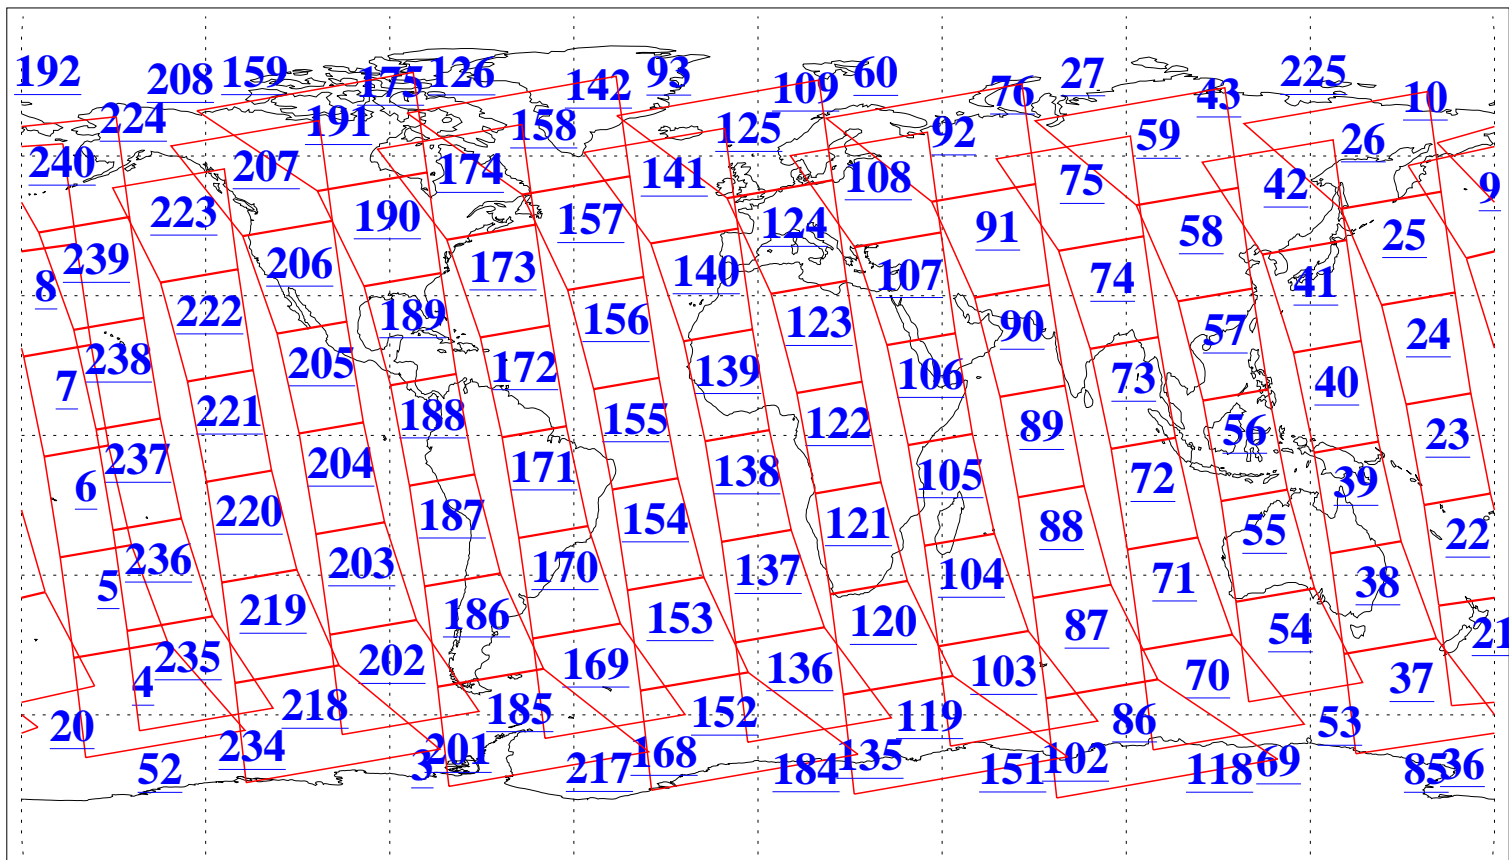

L1B Availability
AMSU Granules: 240
HSB Granules: 0
AIRS Granules: 240

25 Nov 2004
DoY 330
Aqua Day 936
Granules: 1 to 120

Granules: 121 to 240

Legend: AMSU Available, HSB Available, AIRS Available

L1B Availability
AMSU Granules: 240
HSB Granules: 0
AIRS Granules: 240

25 Nov 2004
DoY 330
Aqua Day 936

Ascending Granules

Descending Granules

Legend: AMSU Available, HSB Available, AIRS Available

L1B Availability
 AMSU Granules: 240
 HSB Granules: 0
 AIRS Granules: 240

25 Nov 2004
 DoY 330
 Aqua Day 936

Northern Hemisphere Granules

Southern Hemisphere Granules

Legend: AMSU Available, HSB Available, AIRS Available