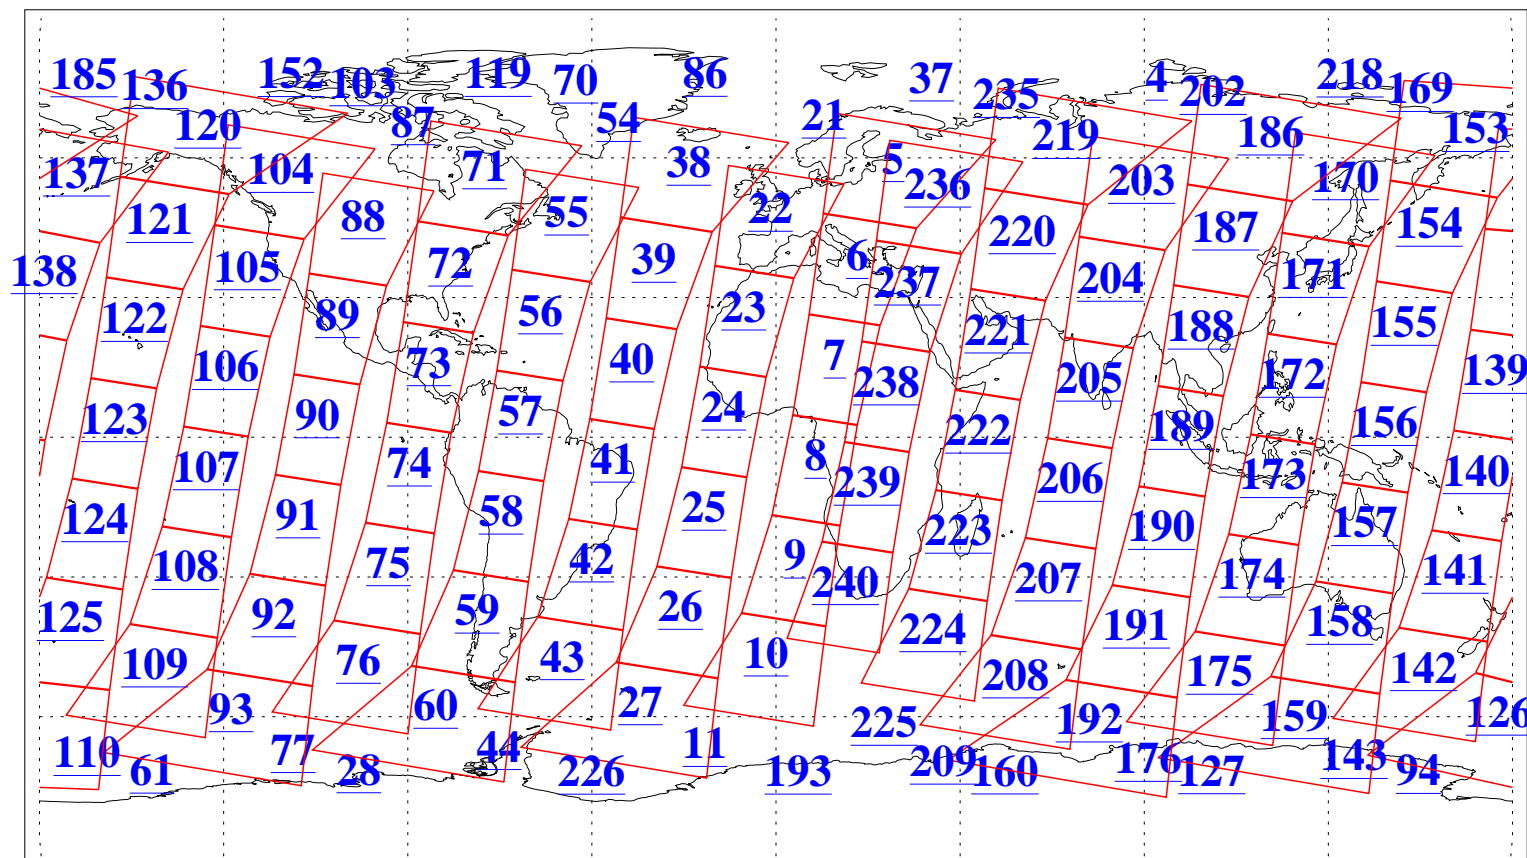

L1B Availability
AMSU Granules: 240
HSB Granules: 0
AIRS Granules: 240

24 Nov 2004
DoY 329
Aqua Day 935
Granules: 1 to 120

Granules: 121 to 240

Legend: AMSU Available, HSB Available, AIRS Available

L1B Availability
AMSU Granules: 240
HSB Granules: 0
AIRS Granules: 240

24 Nov 2004
DoY 329
Aqua Day 935

Ascending Granules

Descending Granules

Legend: AMSU Available, HSB Available, AIRS Available

L1B Availability
AMSU Granules: 240
HSB Granules: 0
AIRS Granules: 240

24 Nov 2004
DoY 329
Aqua Day 935

Northern Hemisphere Granules

Southern Hemisphere Granules

Legend: AMSU Available, HSB Available, AIRS Available