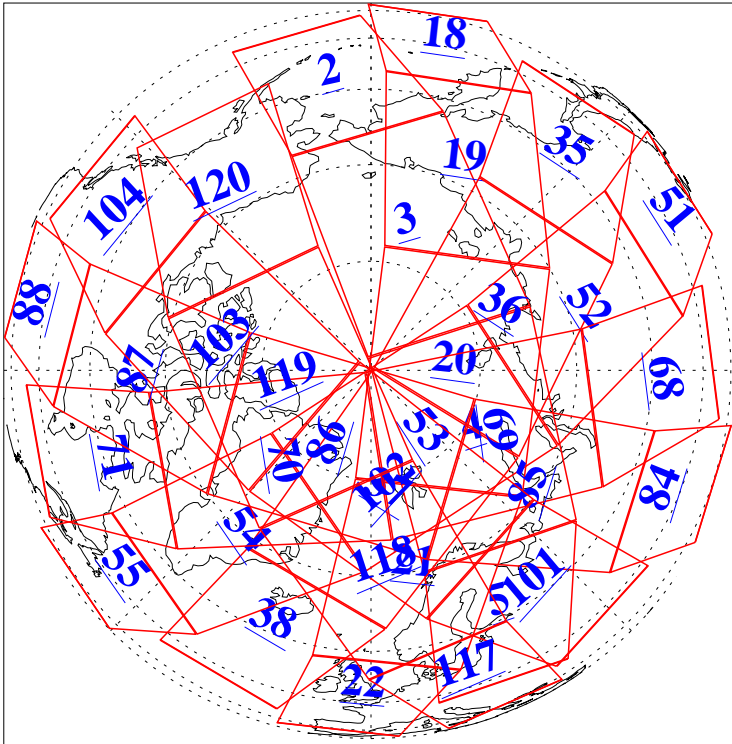

L1B Availability
AMSU Granules: 240
HSB Granules: 0
AIRS Granules: 240

24 Nov 2004
DoY 329
Aqua Day 935
Granules: 1 to 120

Granules: 121 to 240

Legend: AMSU Available, HSB Available, AIRS Available

L1B Availability
AMSU Granules: 240
HSB Granules: 0
AIRS Granules: 240

24 Nov 2004
DoY 329
Aqua Day 935

Ascending Granules

Descending Granules

Legend: AMSU Available, HSB Available, AIRS Available

L1B Availability
AMSU Granules: 240
HSB Granules: 0
AIRS Granules: 240

24 Nov 2004
DoY 329
Aqua Day 935

Northern Hemisphere Granules

Southern Hemisphere Granules

Legend: AMSU Available, HSB Available, AIRS Available