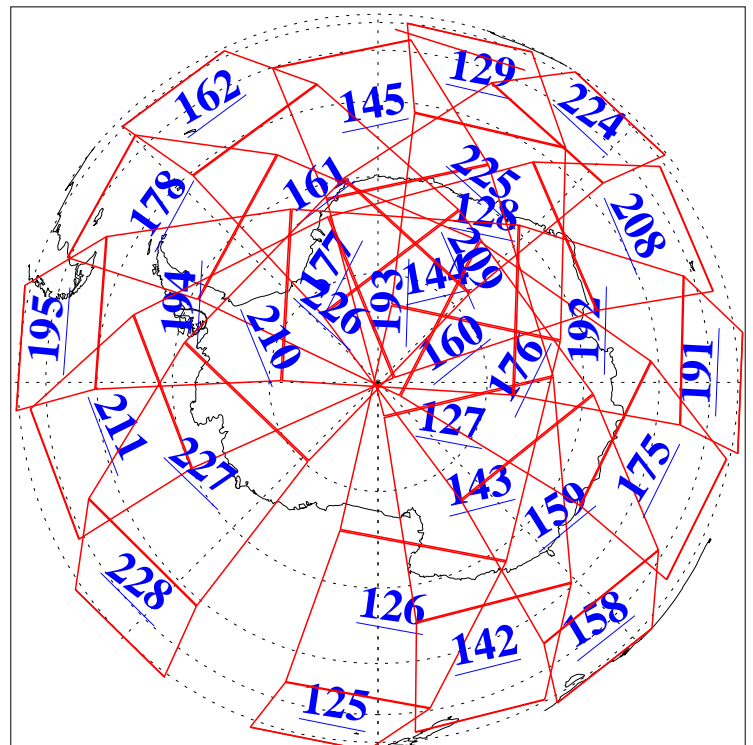

L1B Availability
AMSU Granules: 240
HSB Granules: 0
AIRS Granules: 240

24 Nov 2004
DoY 329
Aqua Day 935
Granules: 1 to 120

Granules: 121 to 240

Legend: AMSU Available, HSB Available, AIRS Available

L1B Availability
AMSU Granules: 240
HSB Granules: 0
AIRS Granules: 240

24 Nov 2004
DoY 329
Aqua Day 935

Ascending Granules

Descending Granules

Legend: AMSU Available, HSB Available, AIRS Available

L1B Availability
AMSU Granules: 240
HSB Granules: 0
AIRS Granules: 240

24 Nov 2004
DoY 329
Aqua Day 935

Northern Hemisphere Granules

Southern Hemisphere Granules

Legend: AMSU Available, HSB Available, AIRS Available