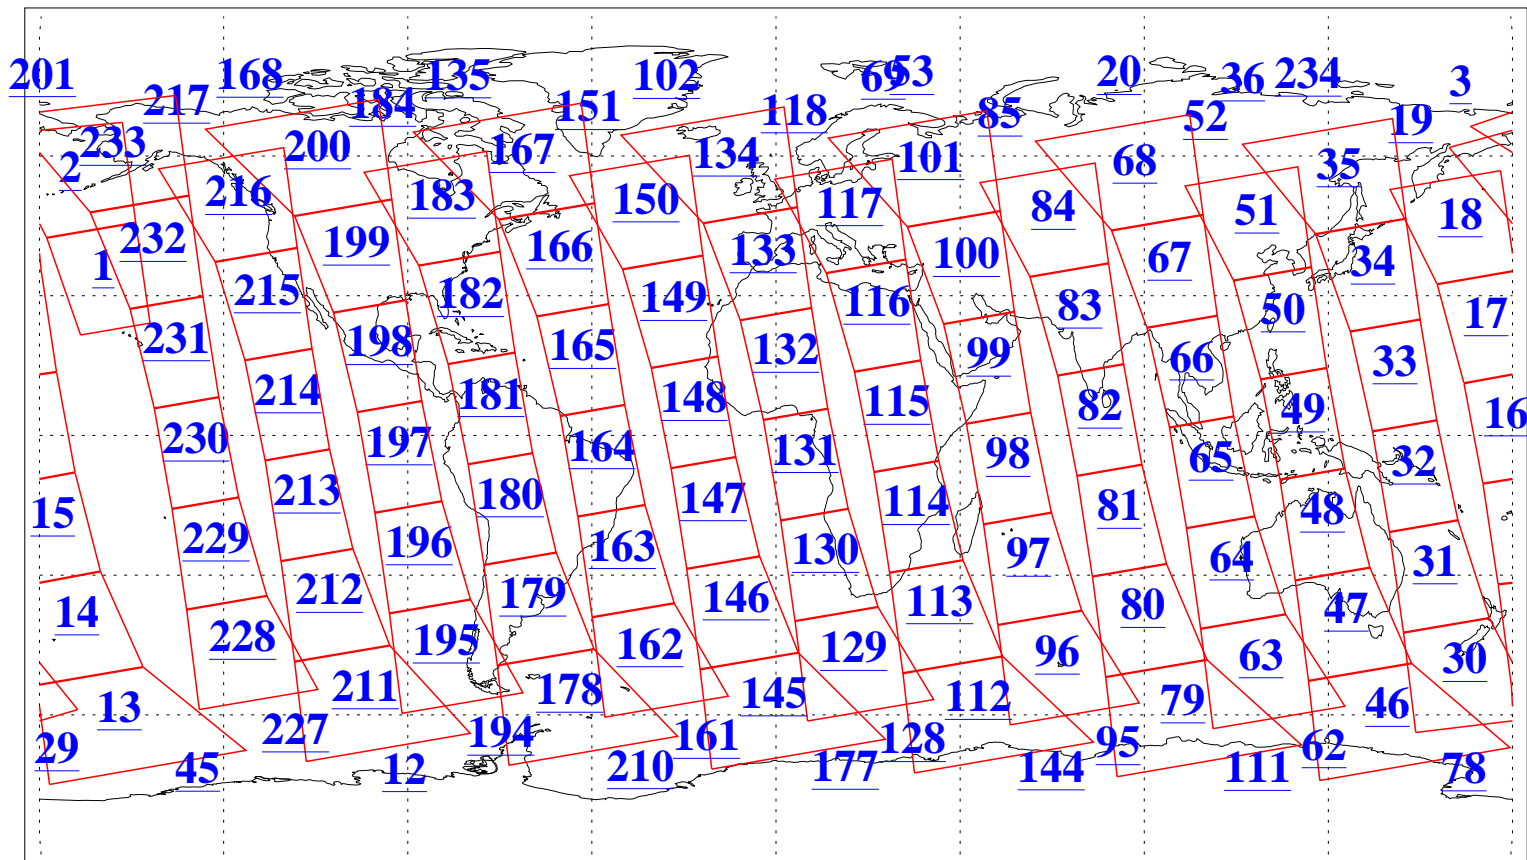

L1B Availability
AMSU Granules: 240
HSB Granules: 0
AIRS Granules: 240

24 Nov 2004
DoY 329
Aqua Day 935
Granules: 1 to 120

Granules: 121 to 240

Legend: AMSU Available, HSB Available, AIRS Available

L1B Availability
AMSU Granules: 240
HSB Granules: 0
AIRS Granules: 240

24 Nov 2004
DoY 329
Aqua Day 935

Ascending Granules

Descending Granules

Legend: AMSU Available, HSB Available, AIRS Available

L1B Availability
AMSU Granules: 240
HSB Granules: 0
AIRS Granules: 240

24 Nov 2004
DoY 329
Aqua Day 935

Northern Hemisphere Granules

Southern Hemisphere Granules

Legend: AMSU Available, HSB Available, AIRS Available