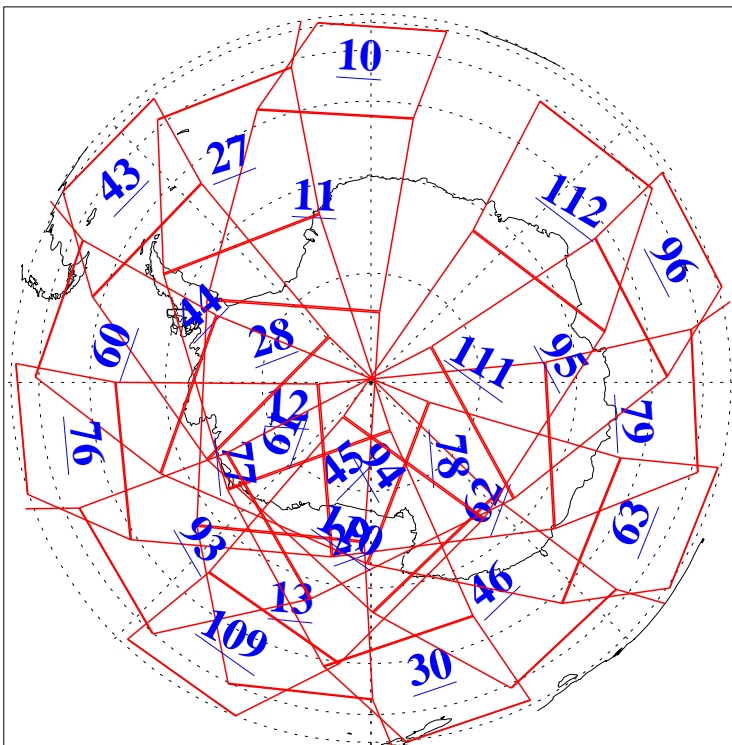

L1B Availability
AMSU Granules: 240
HSB Granules: 0
AIRS Granules: 240

24 Nov 2004
DoY 329
Aqua Day 935
Granules: 1 to 120

Granules: 121 to 240

Legend: AMSU Available, HSB Available, AIRS Available

L1B Availability
AMSU Granules: 240
HSB Granules: 0
AIRS Granules: 240

24 Nov 2004
DoY 329
Aqua Day 935

Ascending Granules

Descending Granules

Legend: AMSU Available, HSB Available, AIRS Available

L1B Availability
AMSU Granules: 240
HSB Granules: 0
AIRS Granules: 240

24 Nov 2004
DoY 329
Aqua Day 935

Northern Hemisphere Granules

Southern Hemisphere Granules

Legend: AMSU Available, HSB Available, AIRS Available