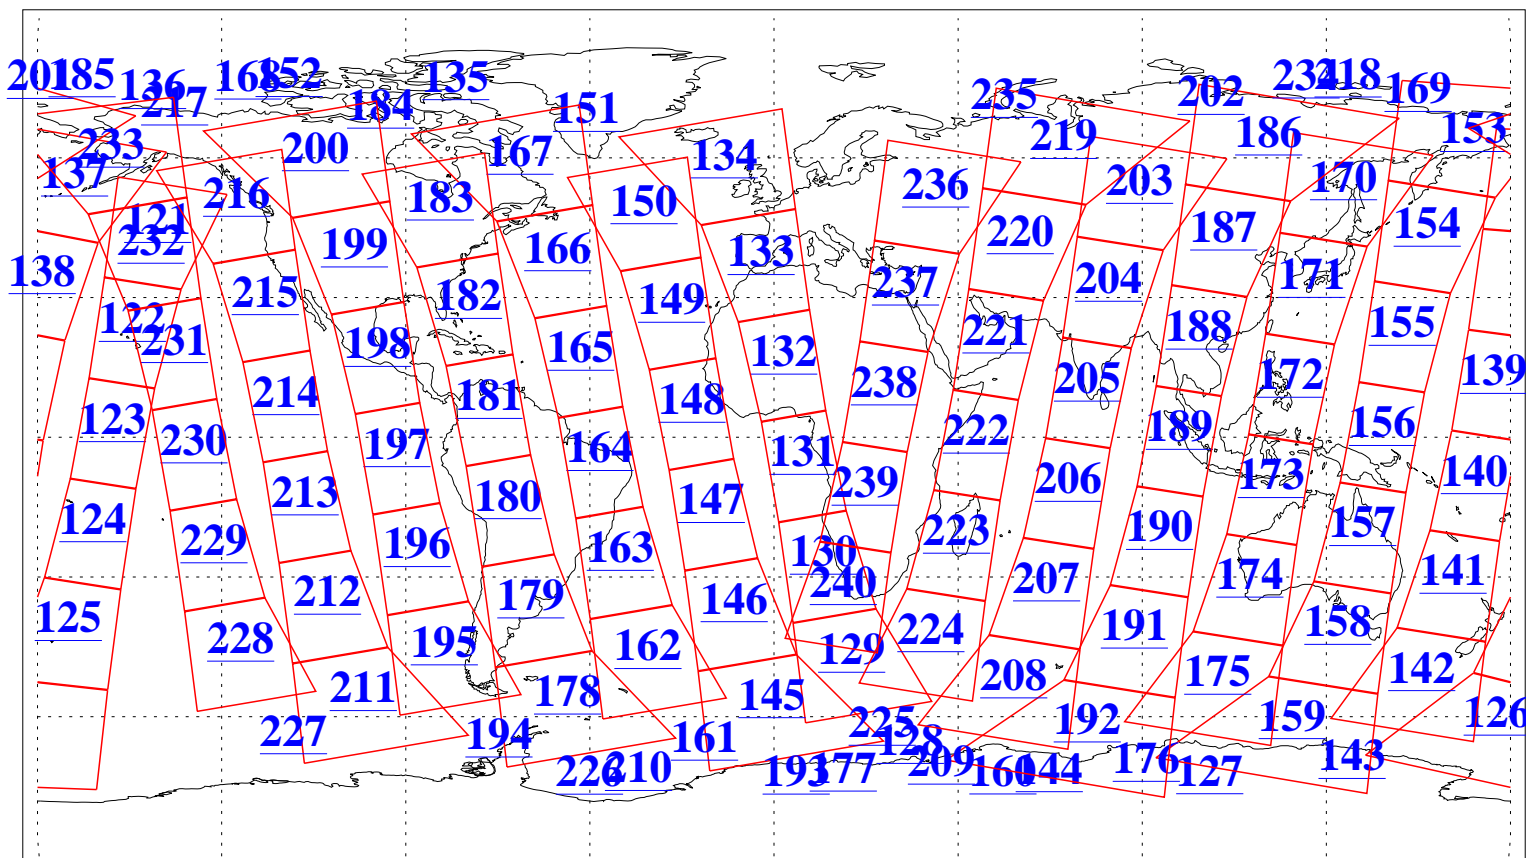

L1B Availability
AMSU Granules: 240
HSB Granules: 0
AIRS Granules: 240

24 Nov 2004
DoY 329
Aqua Day 935
Granules: 1 to 120

Granules: 121 to 240

Legend: AMSU Available, HSB Available, AIRS Available

L1B Availability
AMSU Granules: 240
HSB Granules: 0
AIRS Granules: 240

24 Nov 2004
DoY 329
Aqua Day 935

Ascending Granules

Descending Granules

Legend: AMSU Available, HSB Available, AIRS Available

L1B Availability
AMSU Granules: 240
HSB Granules: 0
AIRS Granules: 240

24 Nov 2004
DoY 329
Aqua Day 935