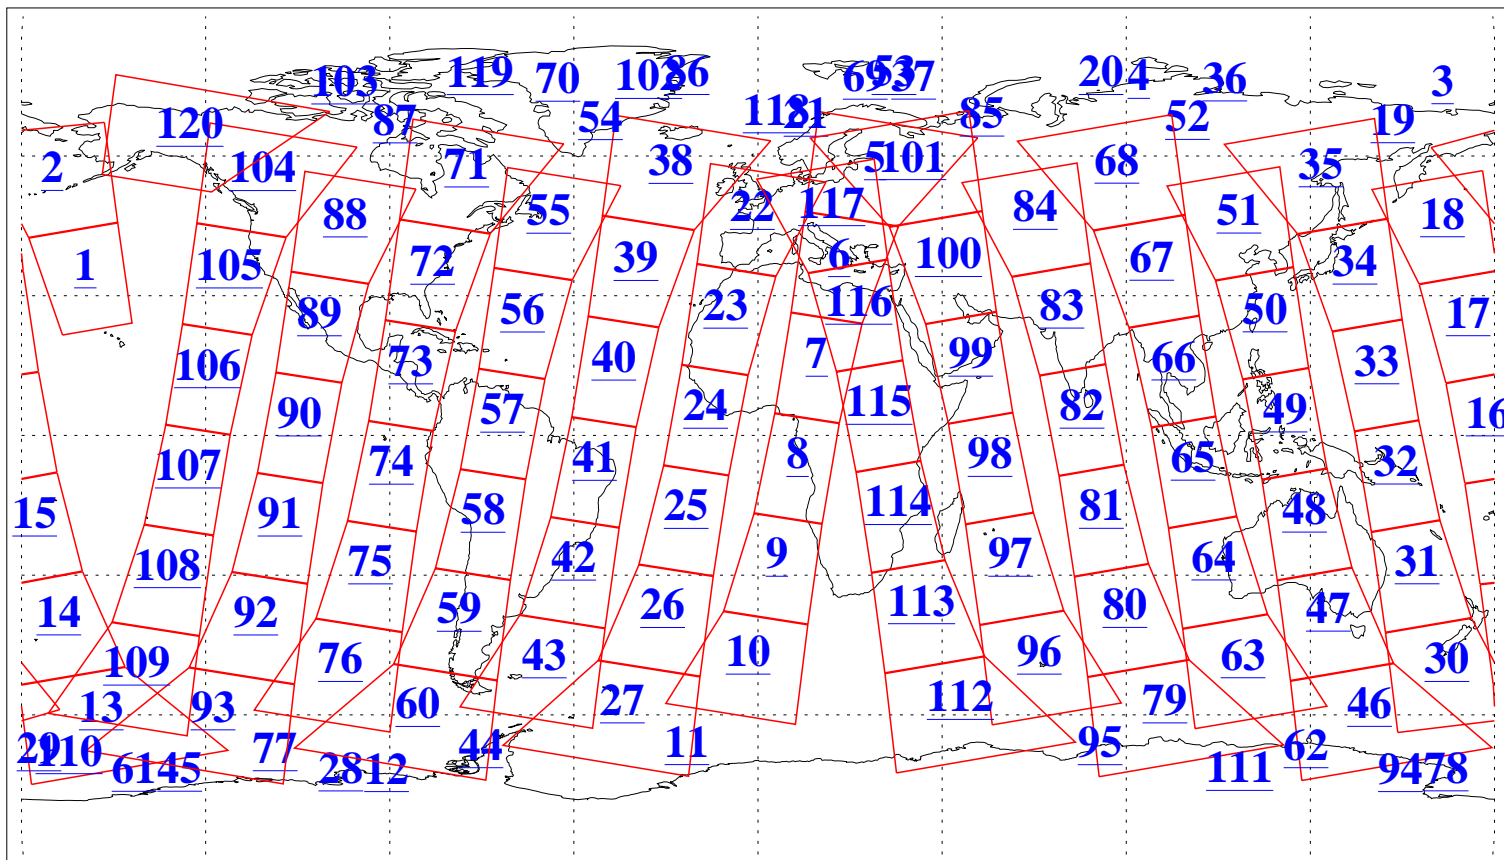

L1B Availability
AMSU Granules: 240
HSB Granules: 0
AIRS Granules: 240

24 Nov 2004
DoY 329
Aqua Day 935
Granules: 1 to 120

Granules: 121 to 240

Legend: AMSU Available, HSB Available, AIRS Available

L1B Availability
AMSU Granules: 240
HSB Granules: 0
AIRS Granules: 240

24 Nov 2004
DoY 329
Aqua Day 935

Ascending Granules

Descending Granules

Legend: AMSU Available, HSB Available, AIRS Available

L1B Availability
AMSU Granules: 240
HSB Granules: 0
AIRS Granules: 240

24 Nov 2004
DoY 329
Aqua Day 935

Northern Hemisphere Granules

Southern Hemisphere Granules

Legend: AMSU Available, HSB Available, AIRS Available