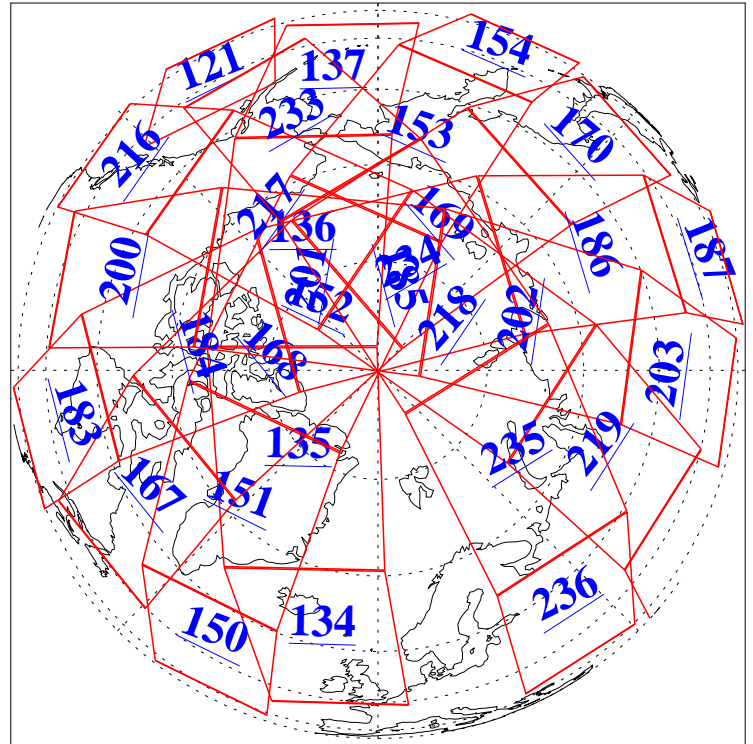

L1B Availability
AMSU Granules: 240
HSB Granules: 0
AIRS Granules: 240

24 Nov 2004
DoY 329
Aqua Day 935
Granules: 1 to 120

Granules: 121 to 240

Legend: AMSU Available, HSB Available, AIRS Available

L1B Availability
AMSU Granules: 240
HSB Granules: 0
AIRS Granules: 240

24 Nov 2004
DoY 329
Aqua Day 935

Ascending Granules

Descending Granules

Legend: AMSU Available, HSB Available, AIRS Available

L1B Availability
AMSU Granules: 240
HSB Granules: 0
AIRS Granules: 240

24 Nov 2004
DoY 329
Aqua Day 935

Northern Hemisphere Granules

Southern Hemisphere Granules

Legend: AMSU Available, HSB Available, AIRS Available