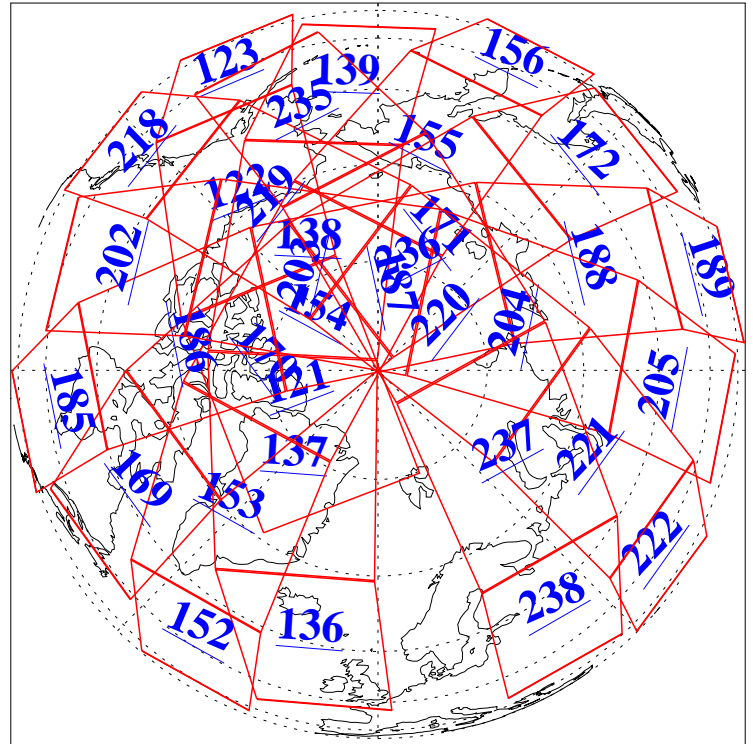

L1B Availability
AMSU Granules: 240
HSB Granules: 0
AIRS Granules: 237

22 Nov 2004
DoY 327
Aqua Day 933
Granules: 1 to 120

Granules: 121 to 240

Legend: AMSU Available, HSB Available, AIRS Available

L1B Availability
AMSU Granules: 240
HSB Granules: 0
AIRS Granules: 237

22 Nov 2004
DoY 327
Aqua Day 933

Ascending Granules

Descending Granules

Legend: AMSU Available, HSB Available, AIRS Available

L1B Availability
 AMSU Granules: 240
 HSB Granules: 0
 AIRS Granules: 237

22 Nov 2004
 DoY 327
 Aqua Day 933

Northern Hemisphere Granules

Southern Hemisphere Granules

Legend: AMSU Available, HSB Available, AIRS Available