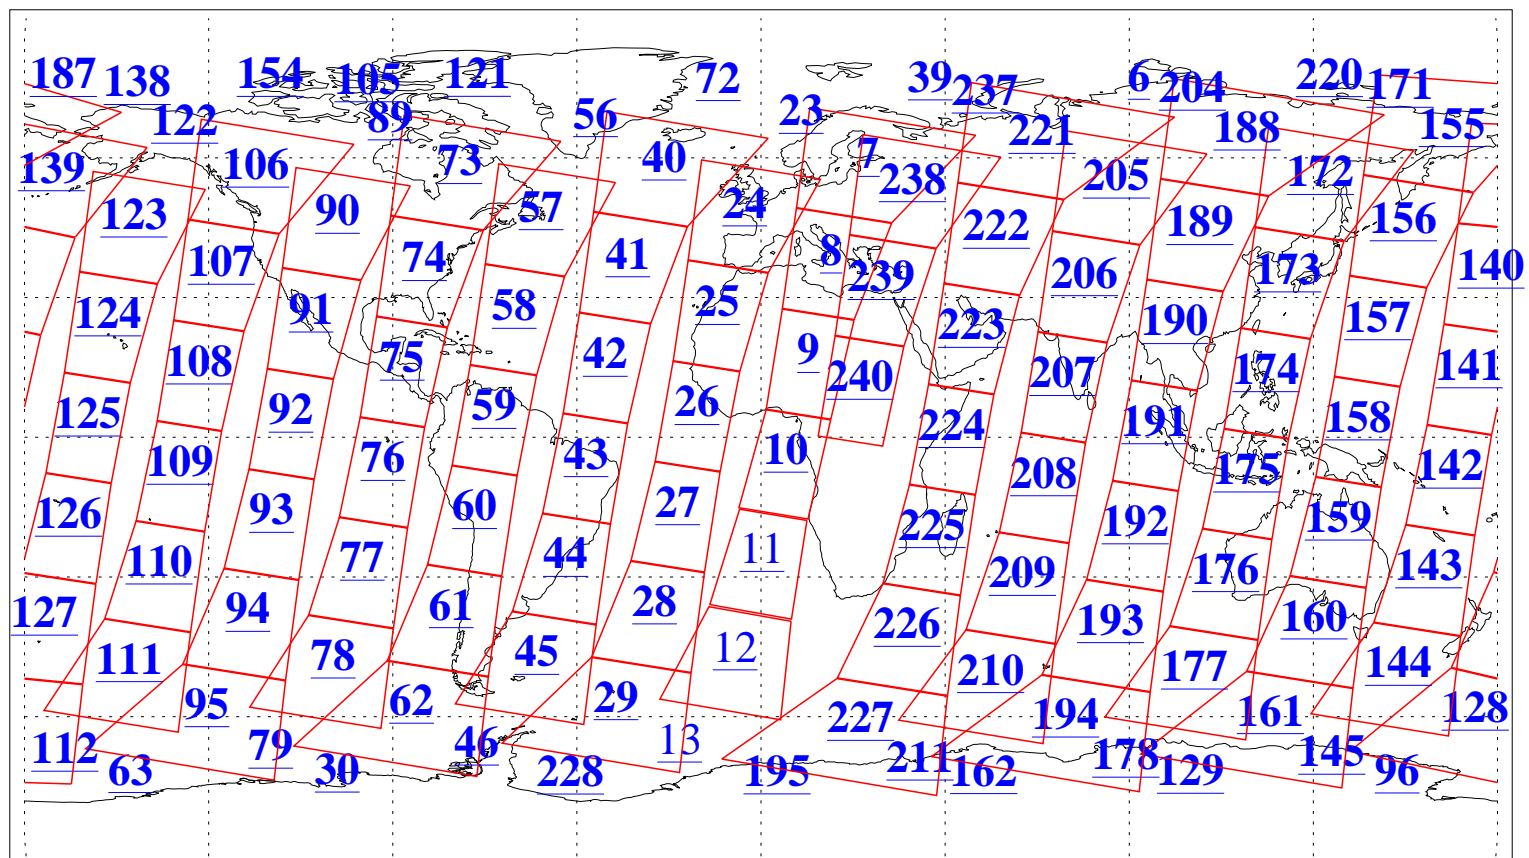

L1B Availability
AMSU Granules: 240
HSB Granules: 0
AIRS Granules: 237

22 Nov 2004
DoY 327
Aqua Day 933
Granules: 1 to 120

Granules: 121 to 240

Legend: AMSU Available, HSB Available, AIRS Available

L1B Availability
AMSU Granules: 240
HSB Granules: 0
AIRS Granules: 237

22 Nov 2004
DoY 327
Aqua Day 933

Ascending Granules

Descending Granules

Legend: AMSU Available, HSB Available, AIRS Available

L1B Availability
 AMSU Granules: 240
 HSB Granules: 0
 AIRS Granules: 237

22 Nov 2004
 DoY 327
 Aqua Day 933

Northern Hemisphere Granules

Southern Hemisphere Granules

Legend: AMSU Available, HSB Available, AIRS Available