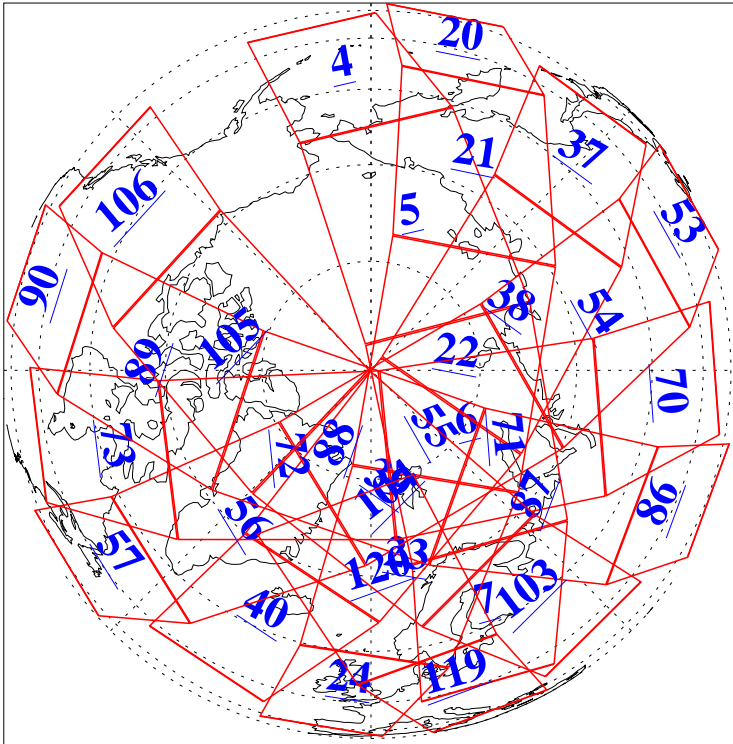

L1B Availability
AMSU Granules: 240
HSB Granules: 0
AIRS Granules: 237

22 Nov 2004
DoY 327
Aqua Day 933
Granules: 1 to 120

Granules: 121 to 240

Legend: AMSU Available, HSB Available, AIRS Available

L1B Availability
AMSU Granules: 240
HSB Granules: 0
AIRS Granules: 237

22 Nov 2004
DoY 327
Aqua Day 933

Ascending Granules

Descending Granules

Legend: AMSU Available, HSB Available, AIRS Available

L1B Availability
 AMSU Granules: 240
 HSB Granules: 0
 AIRS Granules: 237

22 Nov 2004
 DoY 327
 Aqua Day 933

Northern Hemisphere Granules

Southern Hemisphere Granules

Legend: AMSU Available, HSB Available, AIRS Available