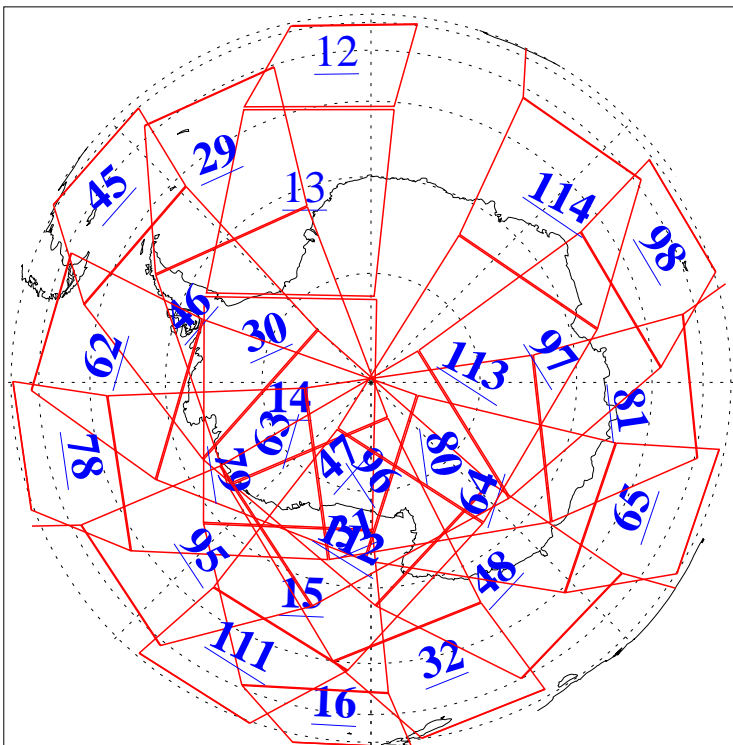

L1B Availability
AMSU Granules: 240
HSB Granules: 0
AIRS Granules: 237

22 Nov 2004
DoY 327
Aqua Day 933
Granules: 1 to 120

Granules: 121 to 240

Legend: AMSU Available, HSB Available, AIRS Available

L1B Availability
AMSU Granules: 240
HSB Granules: 0
AIRS Granules: 237

22 Nov 2004
DoY 327
Aqua Day 933

Ascending Granules

Descending Granules

Legend: AMSU Available, HSB Available, AIRS Available

L1B Availability
 AMSU Granules: 240
 HSB Granules: 0
 AIRS Granules: 237

22 Nov 2004
 DoY 327
 Aqua Day 933

Northern Hemisphere Granules

Southern Hemisphere Granules

Legend: AMSU Available, HSB Available, AIRS Available