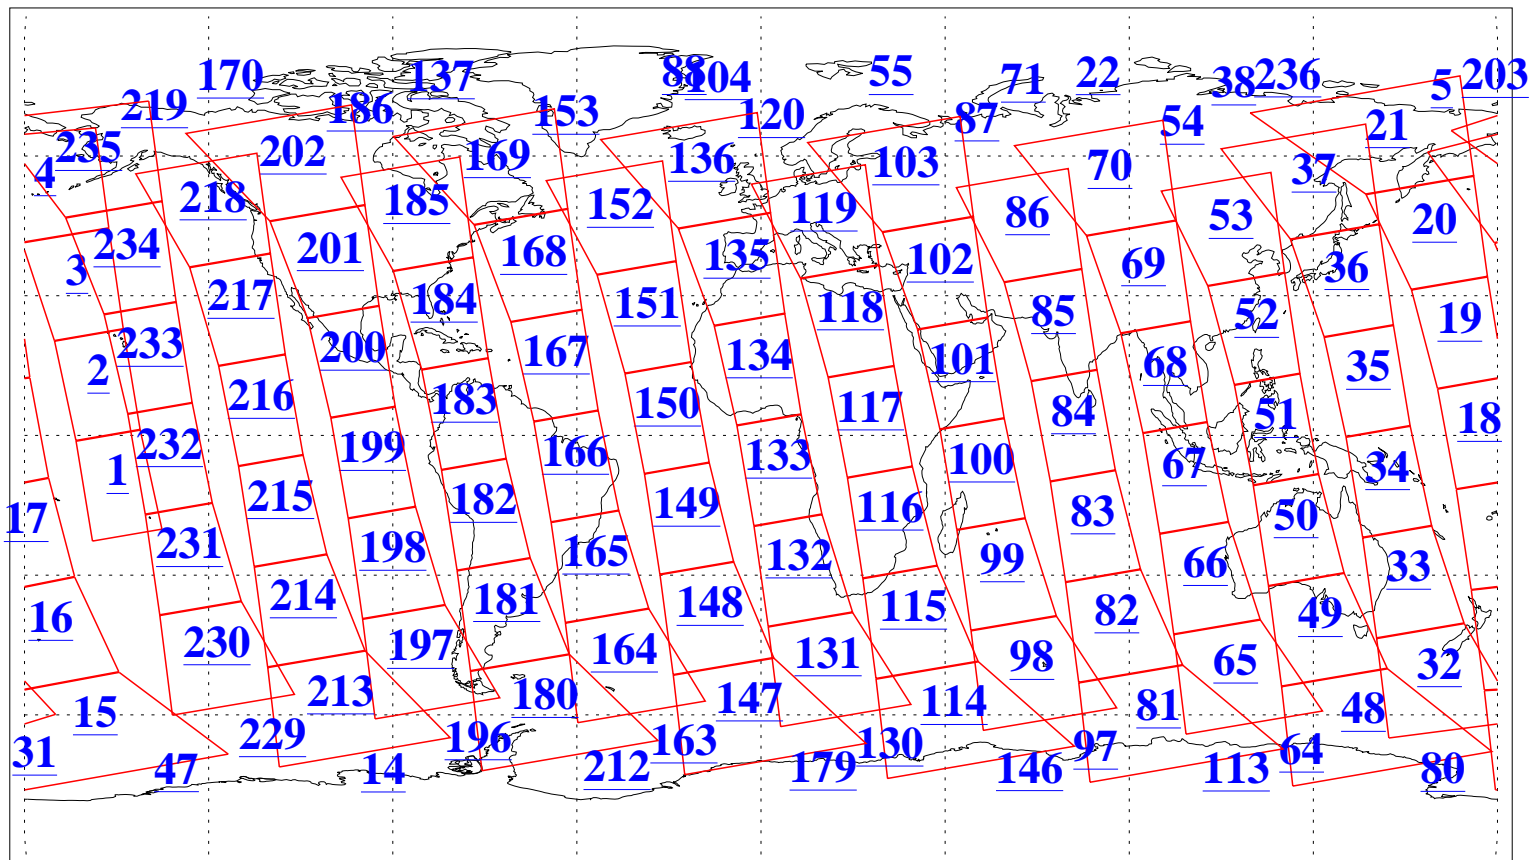

L1B Availability
AMSU Granules: 240
HSB Granules: 0
AIRS Granules: 237

22 Nov 2004
DoY 327
Aqua Day 933
Granules: 1 to 120

Granules: 121 to 240

Legend: AMSU Available, HSB Available, AIRS Available

L1B Availability
AMSU Granules: 240
HSB Granules: 0
AIRS Granules: 237

22 Nov 2004
DoY 327
Aqua Day 933

Ascending Granules

Descending Granules

Legend: AMSU Available, HSB Available, AIRS Available

L1B Availability
 AMSU Granules: 240
 HSB Granules: 0
 AIRS Granules: 237

22 Nov 2004
 DoY 327
 Aqua Day 933

Northern Hemisphere Granules

Southern Hemisphere Granules

Legend: AMSU Available, HSB Available, AIRS Available