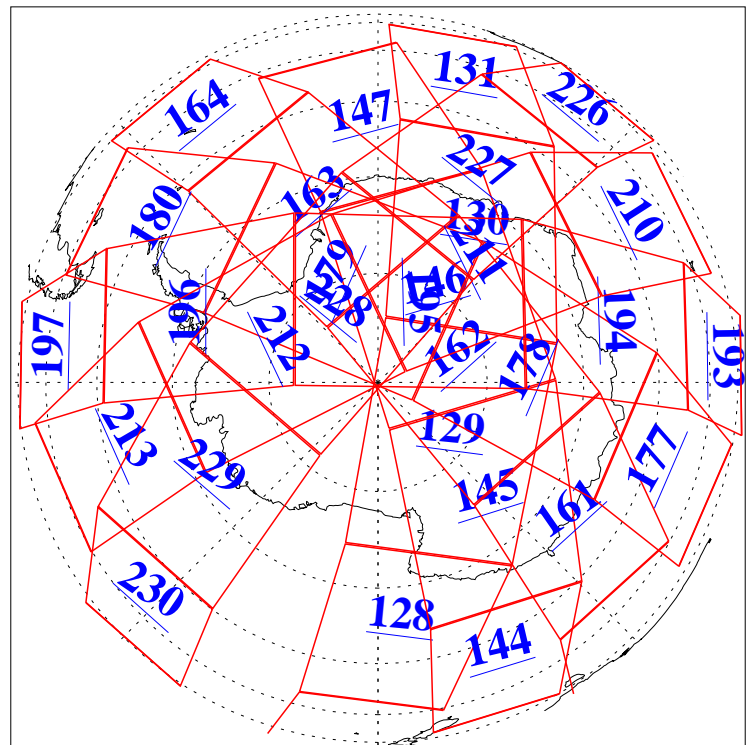

L1B Availability
AMSU Granules: 240
HSB Granules: 0
AIRS Granules: 237

22 Nov 2004
DoY 327
Aqua Day 933
Granules: 1 to 120

Granules: 121 to 240

Legend: AMSU Available, HSB Available, AIRS Available

L1B Availability
AMSU Granules: 240
HSB Granules: 0
AIRS Granules: 237

22 Nov 2004
DoY 327
Aqua Day 933

Ascending Granules

Descending Granules

Legend: AMSU Available, HSB Available, AIRS Available

L1B Availability
 AMSU Granules: 240
 HSB Granules: 0
 AIRS Granules: 237

22 Nov 2004
 DoY 327
 Aqua Day 933

Northern Hemisphere Granules

Southern Hemisphere Granules

Legend: AMSU Available, HSB Available, AIRS Available