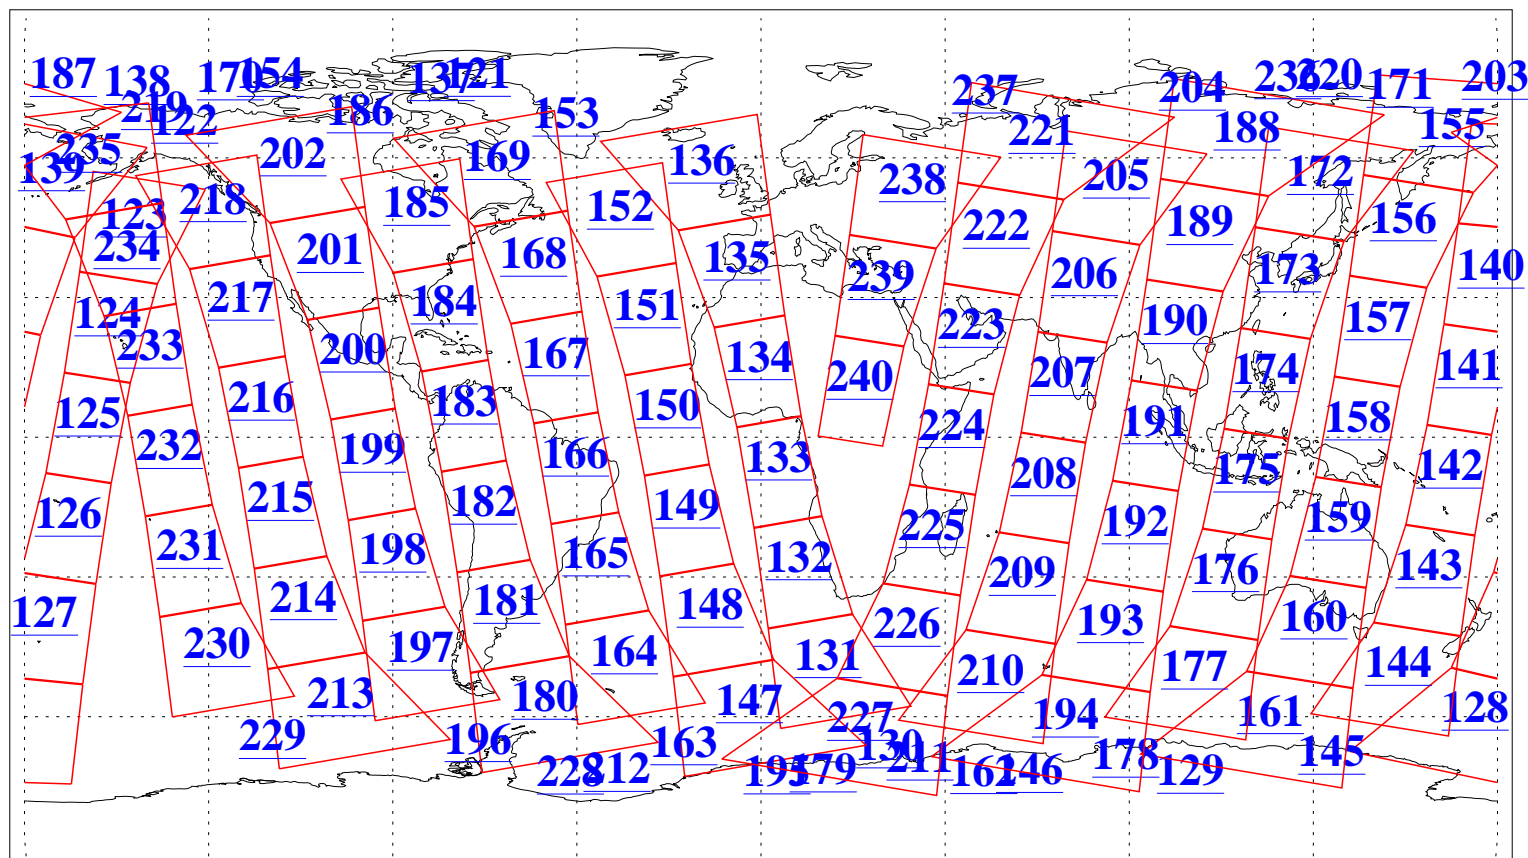

L1B Availability
AMSU Granules: 240
HSB Granules: 0
AIRS Granules: 237

22 Nov 2004
DoY 327
Aqua Day 933
Granules: 1 to 120

Granules: 121 to 240

Legend: AMSU Available, HSB Available, AIRS Available

L1B Availability
AMSU Granules: 240
HSB Granules: 0
AIRS Granules: 237

22 Nov 2004
DoY 327
Aqua Day 933

Ascending Granules

Descending Granules

Legend: AMSU Available, HSB Available, AIRS Available

L1B Availability
 AMSU Granules: 240
 HSB Granules: 0
 AIRS Granules: 237

22 Nov 2004
 DoY 327
 Aqua Day 933