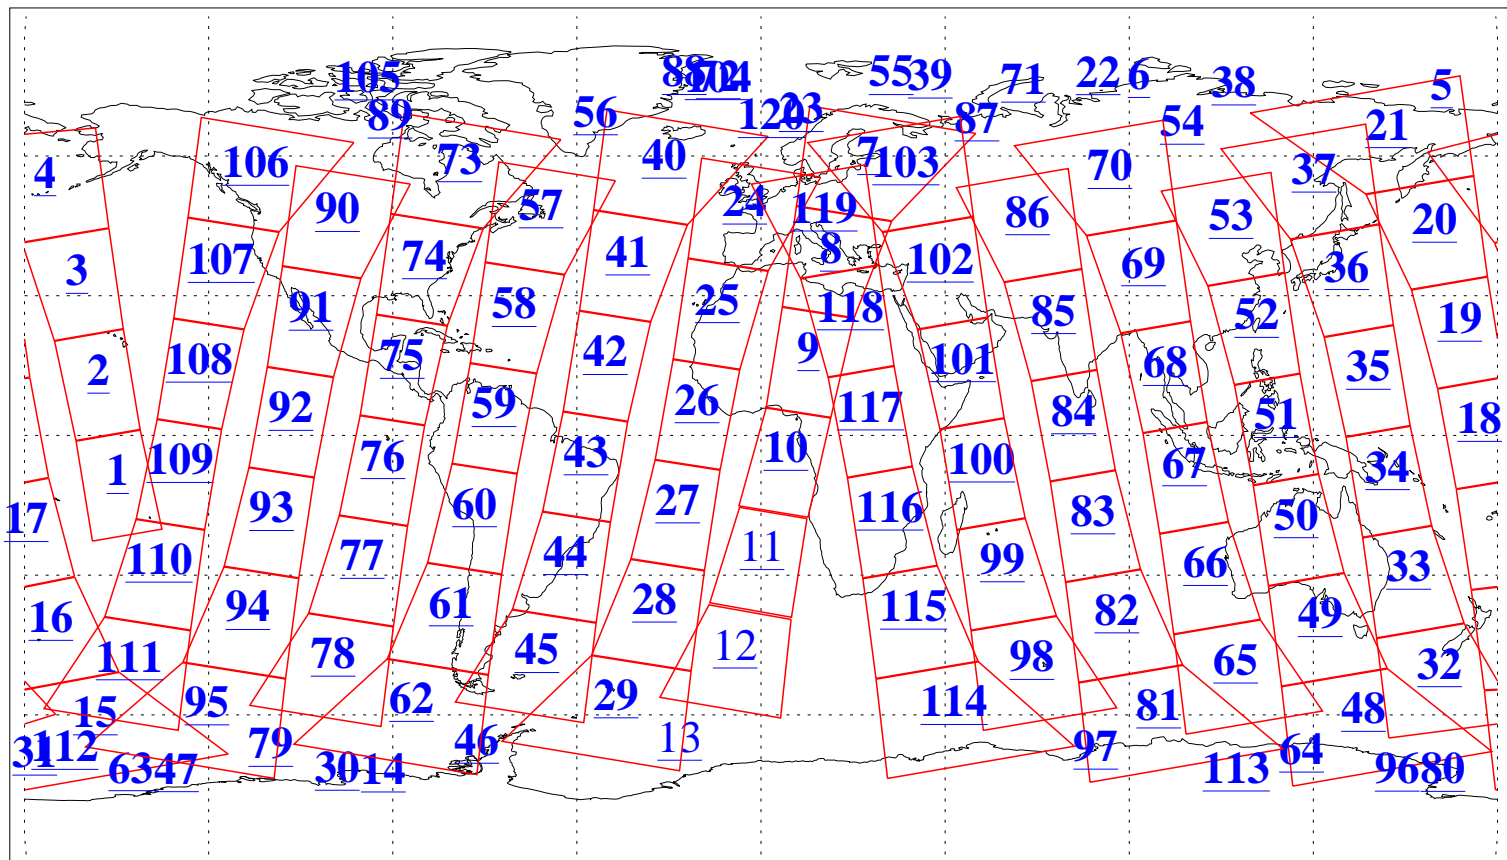

L1B Availability
AMSU Granules: 240
HSB Granules: 0
AIRS Granules: 237

22 Nov 2004
DoY 327
Aqua Day 933
Granules: 1 to 120

Granules: 121 to 240

Legend: AMSU Available, HSB Available, AIRS Available

L1B Availability
AMSU Granules: 240
HSB Granules: 0
AIRS Granules: 237

22 Nov 2004
DoY 327
Aqua Day 933

Ascending Granules

Descending Granules

Legend: AMSU Available, HSB Available, AIRS Available

L1B Availability
 AMSU Granules: 240
 HSB Granules: 0
 AIRS Granules: 237

22 Nov 2004
 DoY 327
 Aqua Day 933

Northern Hemisphere Granules

Southern Hemisphere Granules

Legend: AMSU Available, HSB Available, AIRS Available