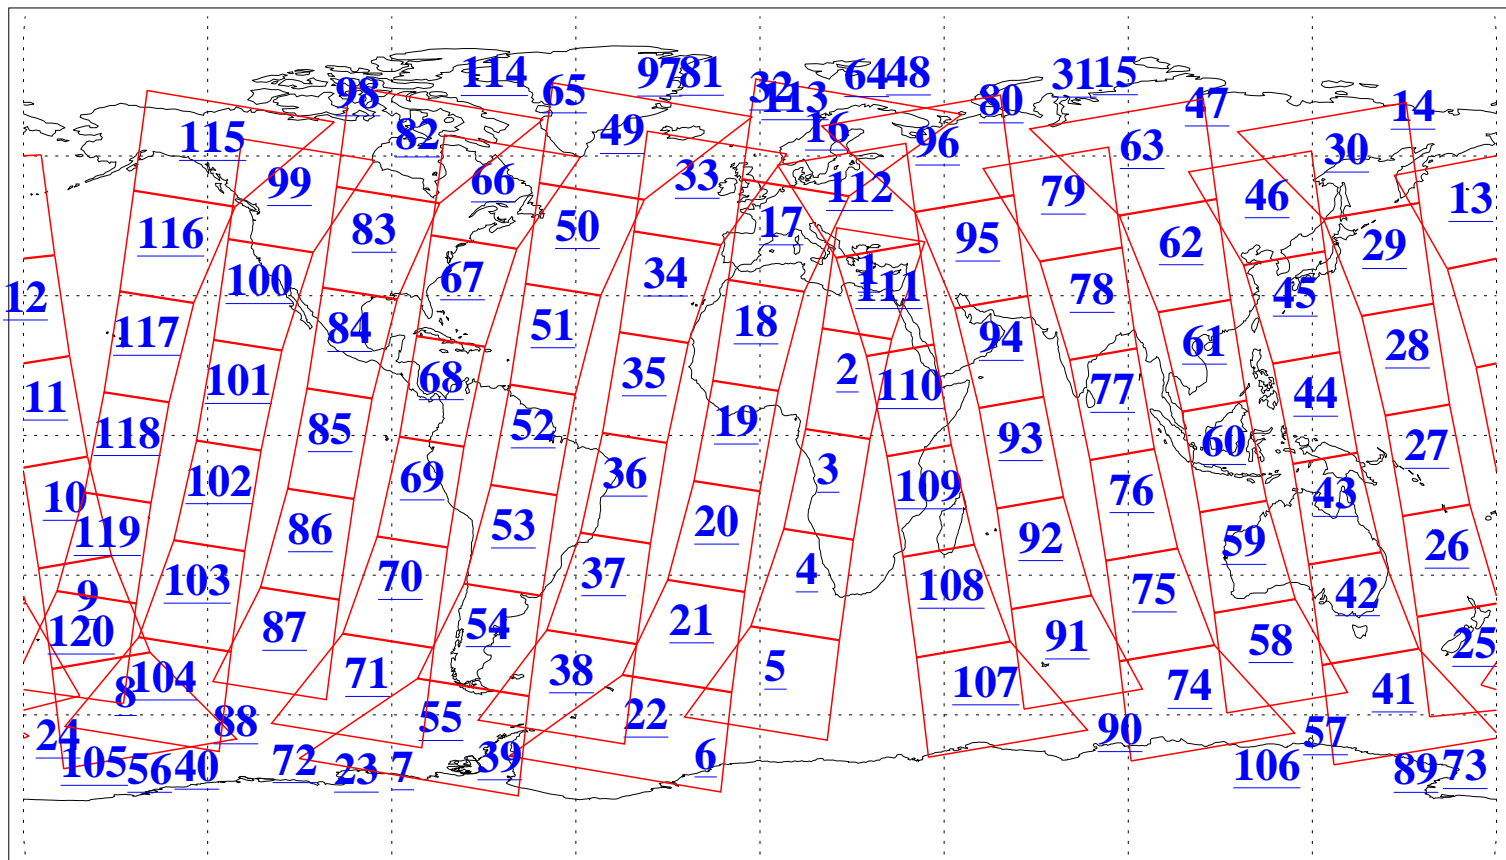

L1B Availability
AMSU Granules: 240
HSB Granules: 0
AIRS Granules: 240

21 Nov 2004
DoY 326
Aqua Day 932
Granules: 1 to 120

Granules: 121 to 240

Legend: AMSU Available, HSB Available, AIRS Available

L1B Availability
AMSU Granules: 240
HSB Granules: 0
AIRS Granules: 240

21 Nov 2004
DoY 326
Aqua Day 932

Ascending Granules

Descending Granules

Legend: AMSU Available, HSB Available, AIRS Available

L1B Availability
 AMSU Granules: 240
 HSB Granules: 0
 AIRS Granules: 240

21 Nov 2004
 DoY 326
 Aqua Day 932

Northern Hemisphere Granules

Southern Hemisphere Granules

Legend: AMSU Available, HSB Available, AIRS Available