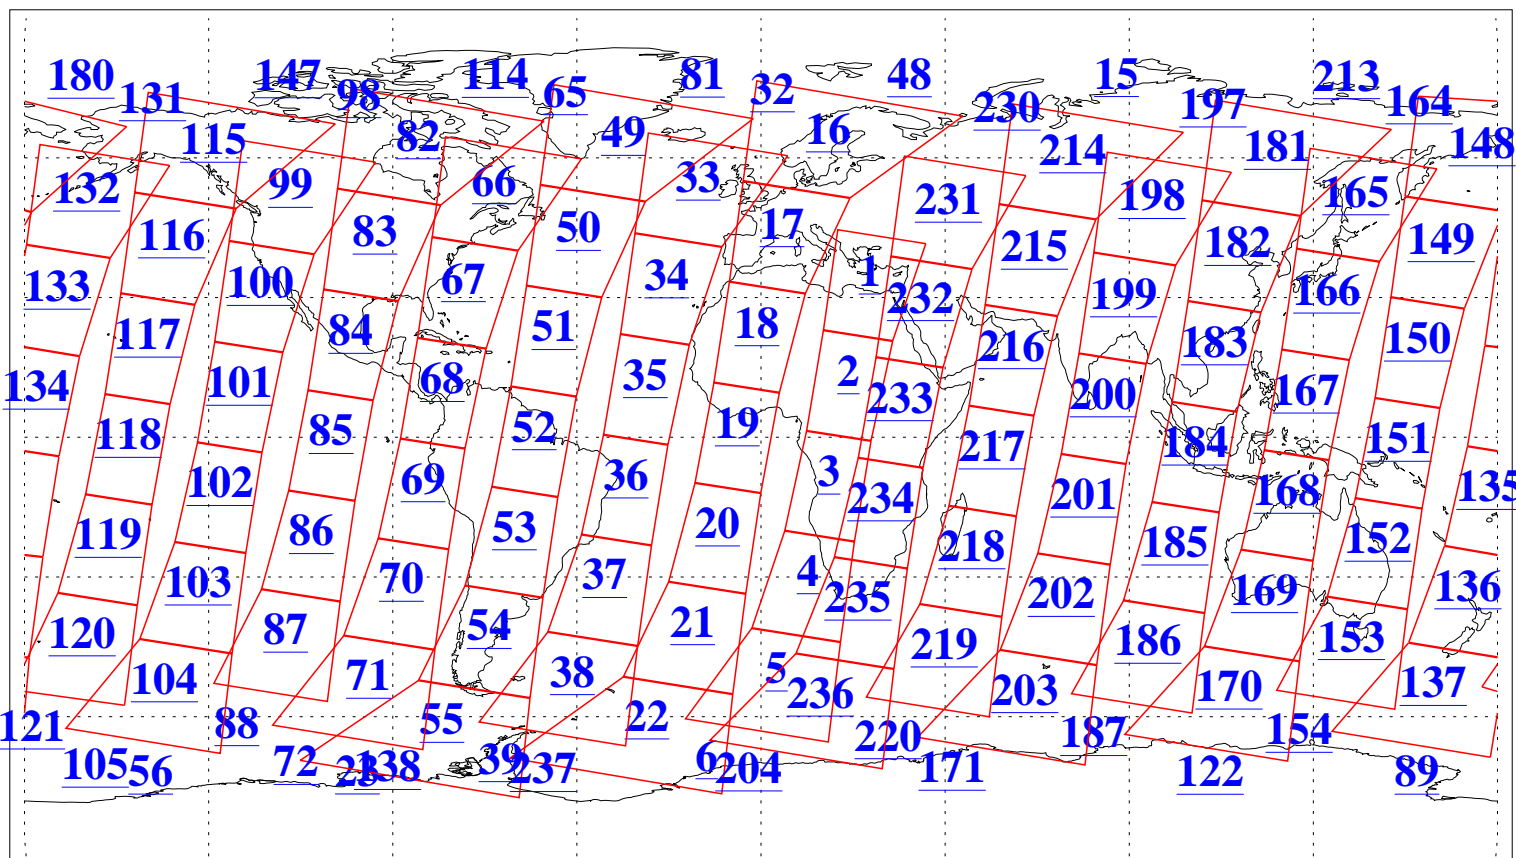

L1B Availability
AMSU Granules: 240
HSB Granules: 0
AIRS Granules: 240

21 Nov 2004
DoY 326
Aqua Day 932
Granules: 1 to 120

Granules: 121 to 240

Legend: AMSU Available, HSB Available, AIRS Available

L1B Availability
AMSU Granules: 240
HSB Granules: 0
AIRS Granules: 240

21 Nov 2004
DoY 326
Aqua Day 932

Ascending Granules

Descending Granules

Legend: AMSU Available, HSB Available, AIRS Available

L1B Availability
 AMSU Granules: 240
 HSB Granules: 0
 AIRS Granules: 240

21 Nov 2004
 DoY 326
 Aqua Day 932

Northern Hemisphere Granules

Southern Hemisphere Granules

Legend: AMSU Available, HSB Available, AIRS Available