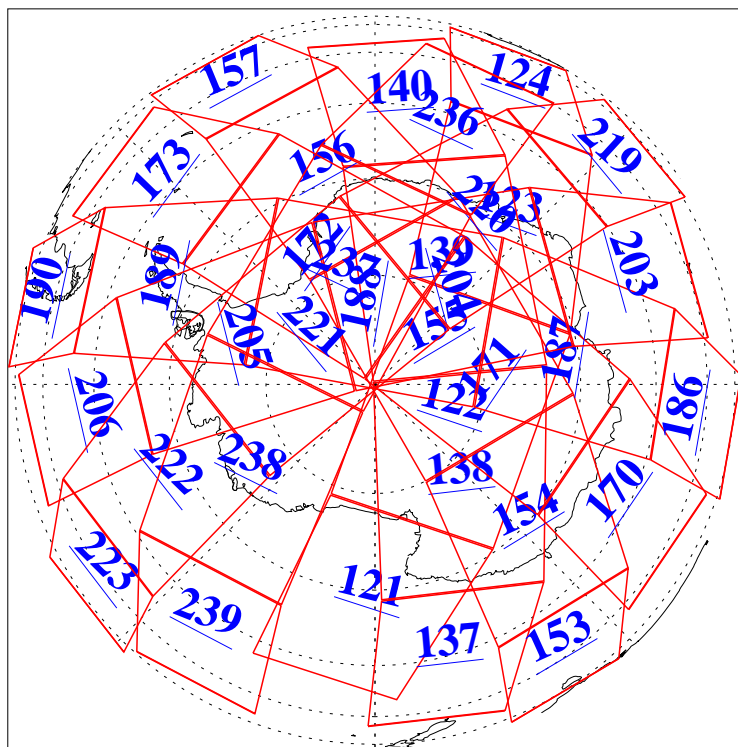

L1B Availability
AMSU Granules: 240
HSB Granules: 0
AIRS Granules: 240

21 Nov 2004
DoY 326
Aqua Day 932
Granules: 1 to 120

Granules: 121 to 240

Legend: AMSU Available, HSB Available, AIRS Available

L1B Availability
AMSU Granules: 240
HSB Granules: 0
AIRS Granules: 240

21 Nov 2004
DoY 326
Aqua Day 932

Ascending Granules

Descending Granules

Legend: AMSU Available, HSB Available, AIRS Available

L1B Availability
 AMSU Granules: 240
 HSB Granules: 0
 AIRS Granules: 240

21 Nov 2004
 DoY 326
 Aqua Day 932

Northern Hemisphere Granules

Southern Hemisphere Granules

Legend: AMSU Available, HSB Available, AIRS Available