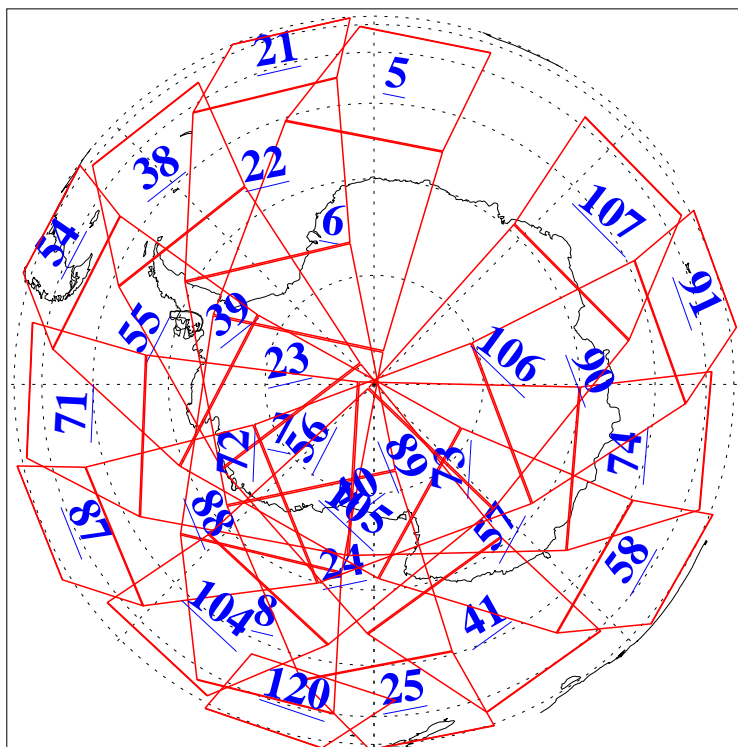

L1B Availability
AMSU Granules: 240
HSB Granules: 0
AIRS Granules: 240

21 Nov 2004
DoY 326
Aqua Day 932
Granules: 1 to 120

Granules: 121 to 240

Legend: AMSU Available, HSB Available, AIRS Available

L1B Availability
AMSU Granules: 240
HSB Granules: 0
AIRS Granules: 240

21 Nov 2004
DoY 326
Aqua Day 932

Ascending Granules

Descending Granules

Legend: AMSU Available, HSB Available, AIRS Available

L1B Availability
 AMSU Granules: 240
 HSB Granules: 0
 AIRS Granules: 240

21 Nov 2004
 DoY 326
 Aqua Day 932

Northern Hemisphere Granules

Southern Hemisphere Granules

Legend: AMSU Available, HSB Available, AIRS Available