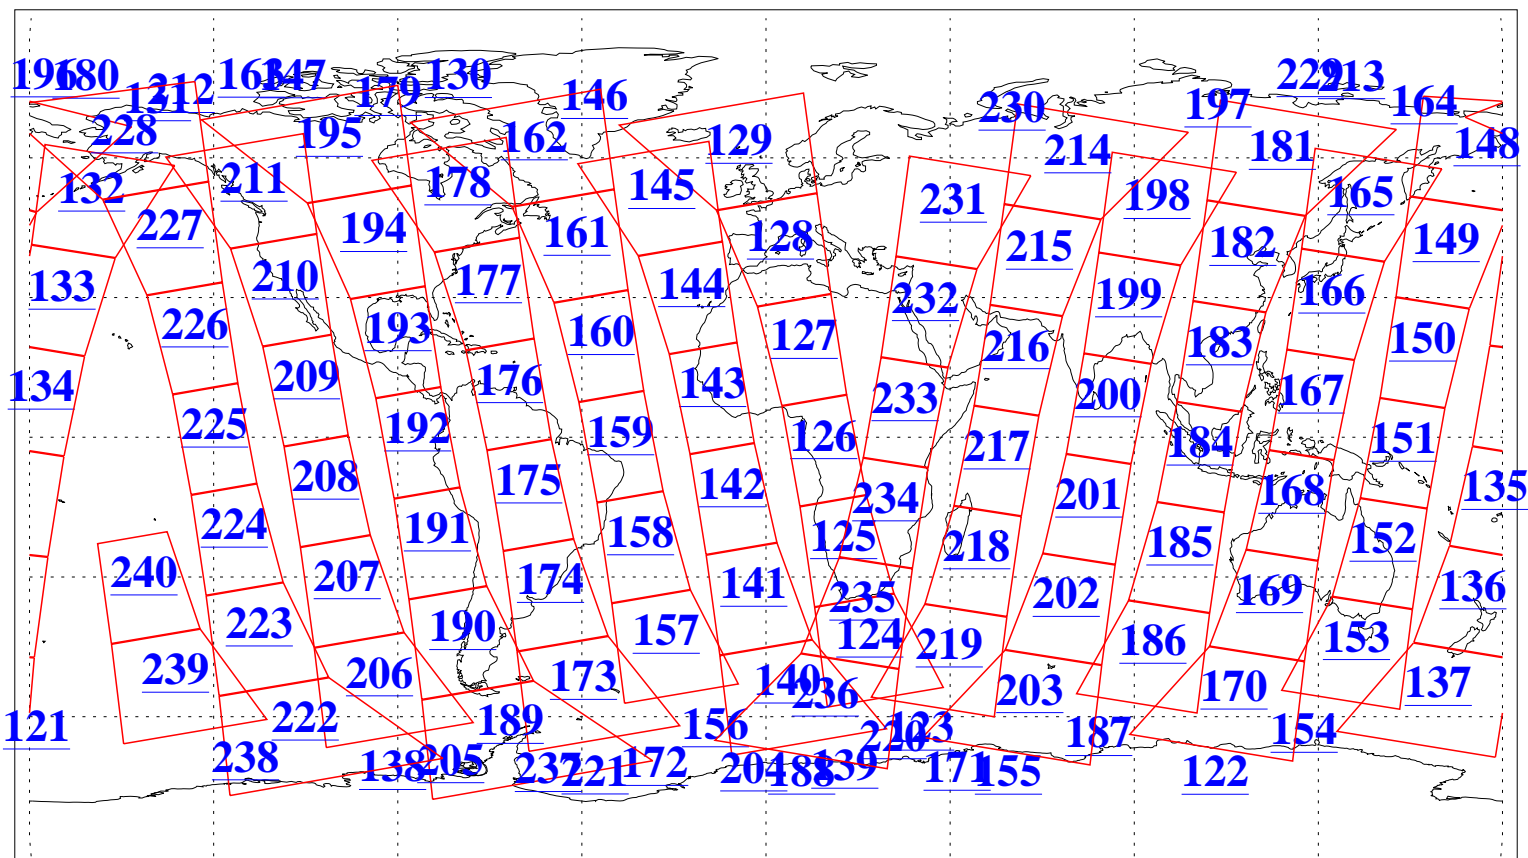

L1B Availability
AMSU Granules: 240
HSB Granules: 0
AIRS Granules: 240

21 Nov 2004
DoY 326
Aqua Day 932
Granules: 1 to 120

Granules: 121 to 240

Legend: AMSU Available, HSB Available, AIRS Available

L1B Availability
AMSU Granules: 240
HSB Granules: 0
AIRS Granules: 240

21 Nov 2004
DoY 326
Aqua Day 932

Ascending Granules

Descending Granules

Legend: AMSU Available, HSB Available, AIRS Available

L1B Availability
 AMSU Granules: 240
 HSB Granules: 0
 AIRS Granules: 240

21 Nov 2004
 DoY 326
 Aqua Day 932

Northern Hemisphere Granules

Southern Hemisphere Granules

Legend: AMSU Available, HSB Available, AIRS Available