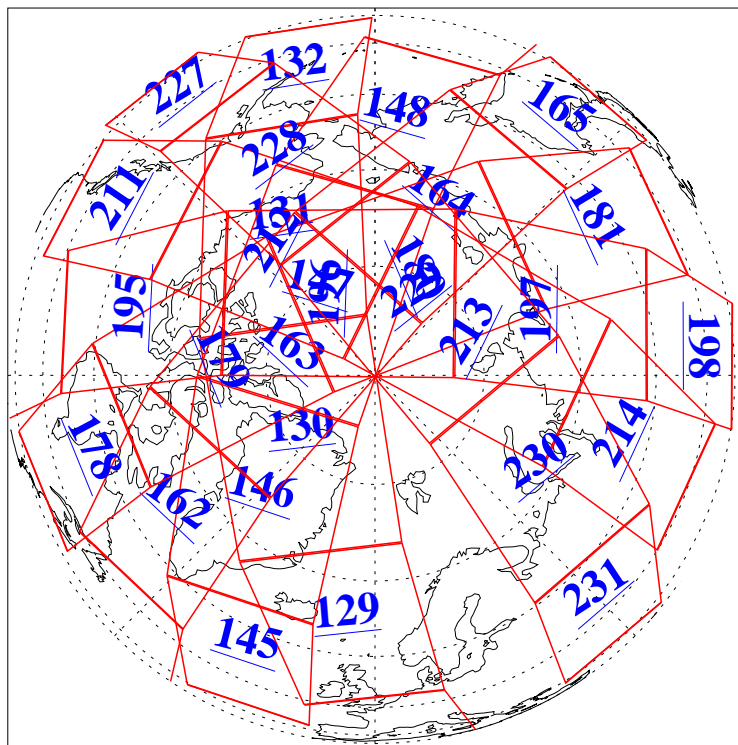

21 Nov 2004
DoY 326
Aqua Day 932

Ascending Granules

Descending Granules

Legend: AMSU Available, HSB Available, AIRS Available

L1B Availability
 AMSU Granules: 240
 HSB Granules: 0
 AIRS Granules: 240

21 Nov 2004
 DoY 326
 Aqua Day 932

Northern Hemisphere Granules

Southern Hemisphere Granules

Legend: AMSU Available, HSB Available, AIRS Available