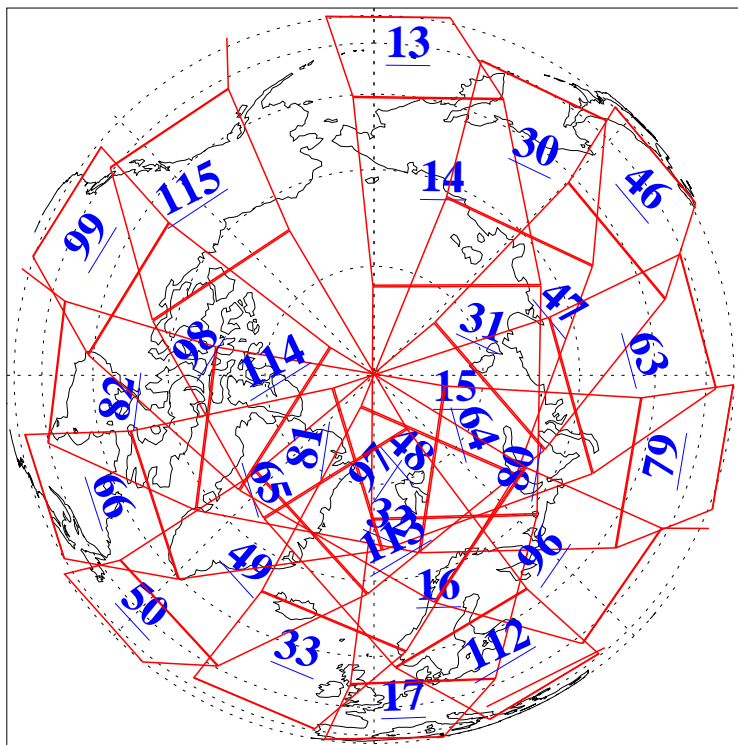

L1B Availability
AMSU Granules: 240
HSB Granules: 0
AIRS Granules: 240

21 Nov 2004
DoY 326
Aqua Day 932
Granules: 1 to 120

Granules: 121 to 240

Legend: AMSU Available, HSB Available, AIRS Available

L1B Availability
AMSU Granules: 240
HSB Granules: 0
AIRS Granules: 240

21 Nov 2004
DoY 326
Aqua Day 932

Ascending Granules

Descending Granules

Legend: AMSU Available, HSB Available, AIRS Available

L1B Availability
 AMSU Granules: 240
 HSB Granules: 0
 AIRS Granules: 240

21 Nov 2004
 DoY 326
 Aqua Day 932

Northern Hemisphere Granules

Southern Hemisphere Granules

Legend: AMSU Available, HSB Available, AIRS Available