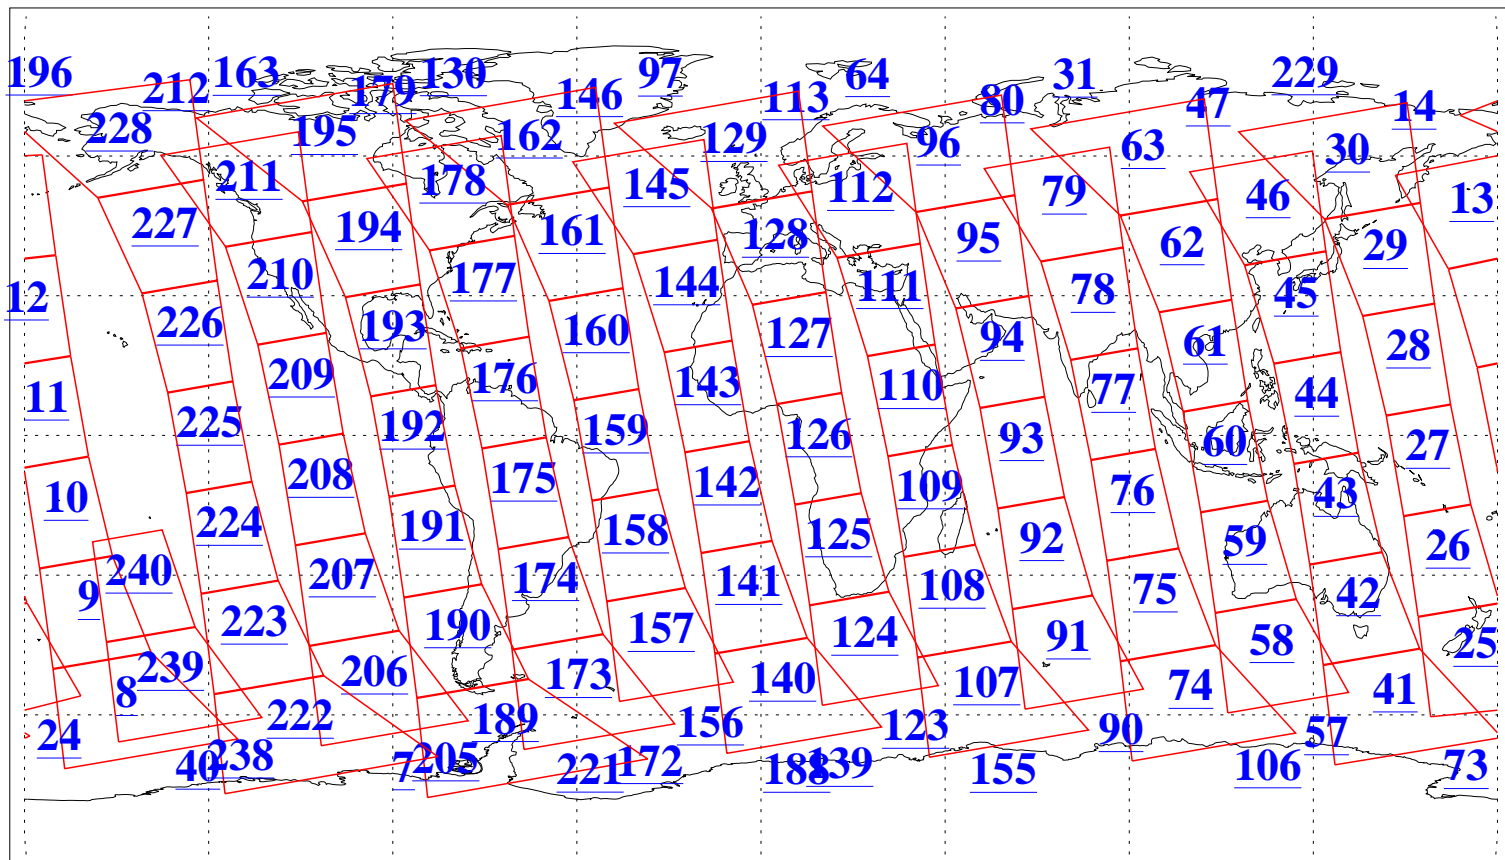

L1B Availability
AMSU Granules: 240
HSB Granules: 0
AIRS Granules: 240

21 Nov 2004
DoY 326
Aqua Day 932
Granules: 1 to 120

Granules: 121 to 240

Legend: AMSU Available, HSB Available, AIRS Available

L1B Availability
AMSU Granules: 240
HSB Granules: 0
AIRS Granules: 240

21 Nov 2004
DoY 326
Aqua Day 932

Ascending Granules

Descending Granules

Legend: AMSU Available, HSB Available, AIRS Available

L1B Availability
 AMSU Granules: 240
 HSB Granules: 0
 AIRS Granules: 240

21 Nov 2004
 DoY 326
 Aqua Day 932

Northern Hemisphere Granules

Southern Hemisphere Granules

Legend: AMSU Available, HSB Available, AIRS Available