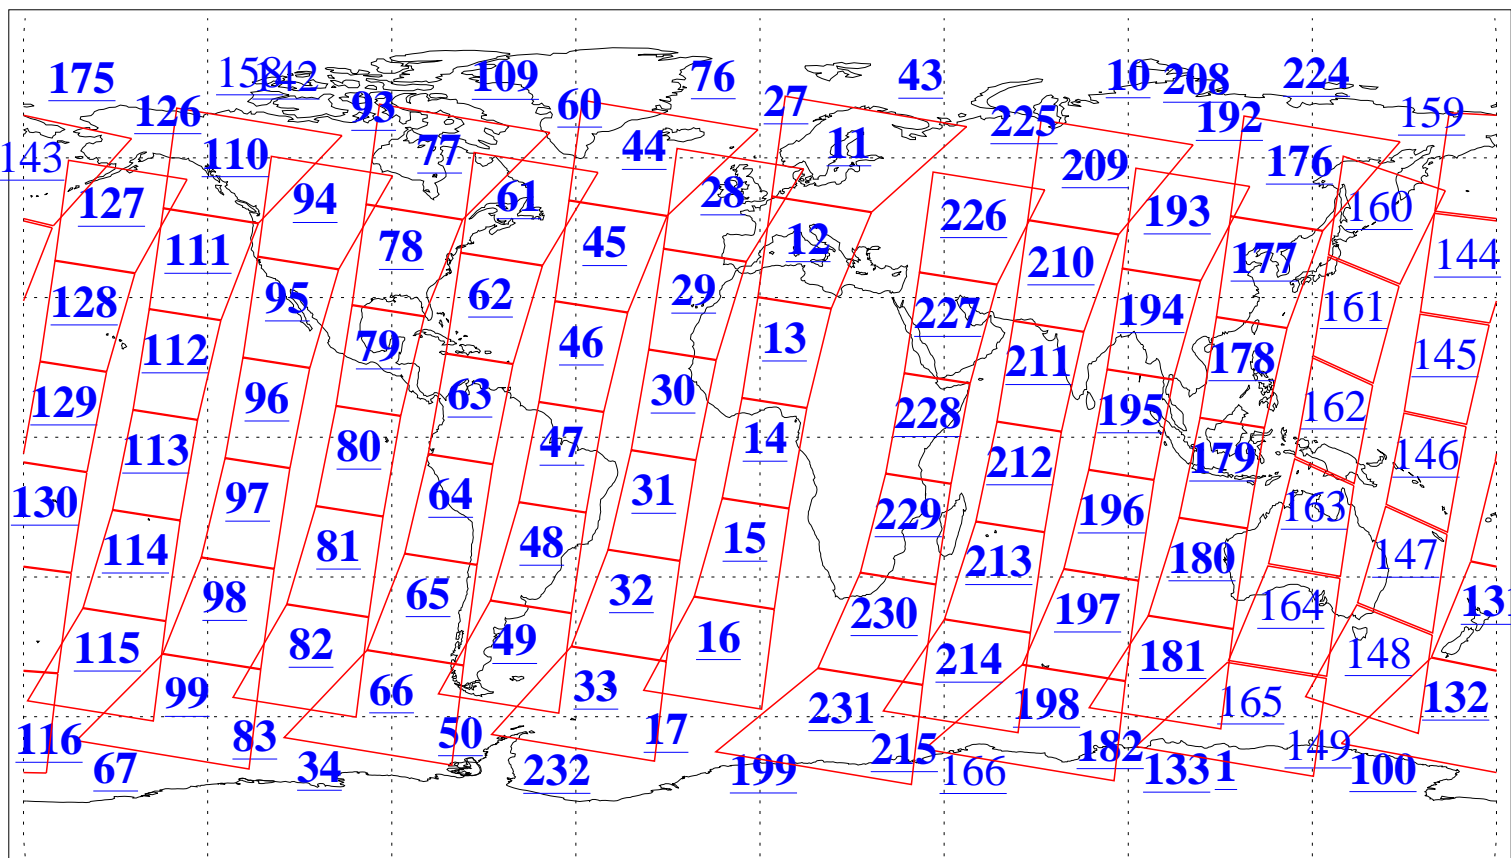

L1B Availability
AMSU Granules: 240
HSB Granules: 0
AIRS Granules: 205

18 Nov 2004
DoY 323
Aqua Day 929
Granules: 1 to 120

Granules: 121 to 240

Legend: AMSU Available, HSB Available, AIRS Available

L1B Availability
AMSU Granules: 240
HSB Granules: 0
AIRS Granules: 205

18 Nov 2004
DoY 323
Aqua Day 929

Ascending Granules

Descending Granules

Legend: AMSU Available, HSB Available, AIRS Available

L1B Availability
 AMSU Granules: 240
 HSB Granules: 0
 AIRS Granules: 205

18 Nov 2004
 DoY 323
 Aqua Day 929

Northern Hemisphere Granules

Southern Hemisphere Granules

Legend: AMSU Available, HSB Available, AIRS Available