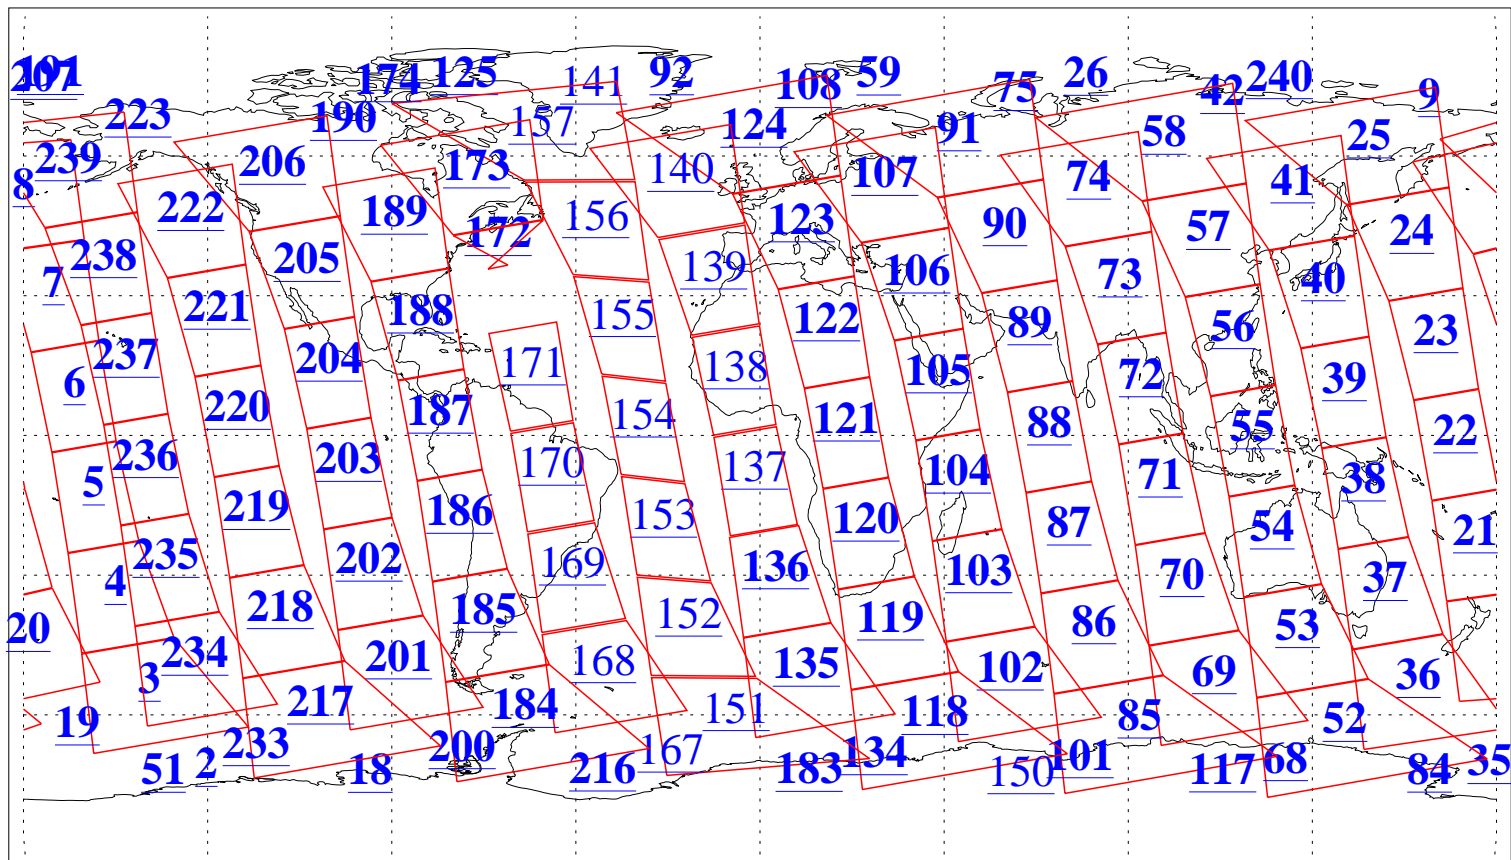

L1B Availability
AMSU Granules: 240
HSB Granules: 0
AIRS Granules: 205

18 Nov 2004
DoY 323
Aqua Day 929
Granules: 1 to 120

Granules: 121 to 240

Legend: AMSU Available, HSB Available, AIRS Available

L1B Availability
AMSU Granules: 240
HSB Granules: 0
AIRS Granules: 205

18 Nov 2004
DoY 323
Aqua Day 929

Ascending Granules

Descending Granules

Legend: AMSU Available, HSB Available, AIRS Available

L1B Availability
 AMSU Granules: 240
 HSB Granules: 0
 AIRS Granules: 205

18 Nov 2004
 DoY 323
 Aqua Day 929

Northern Hemisphere Granules

Southern Hemisphere Granules

Legend: AMSU Available, HSB Available, AIRS Available