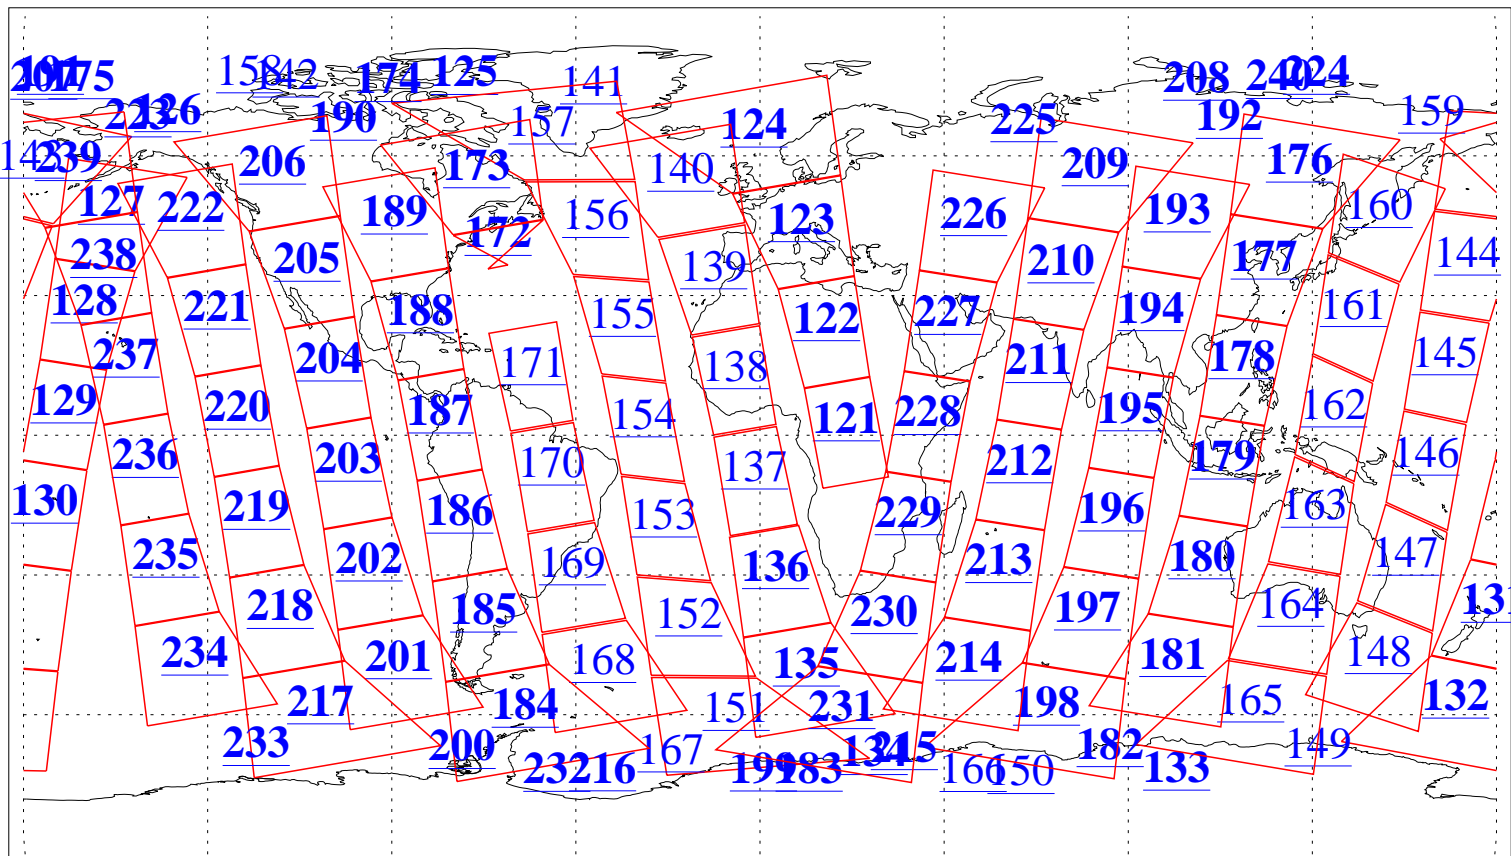

L1B Availability
AMSU Granules: 240
HSB Granules: 0
AIRS Granules: 205

18 Nov 2004
DoY 323
Aqua Day 929
Granules: 1 to 120

Granules: 121 to 240

Legend: AMSU Available, HSB Available, AIRS Available

L1B Availability
AMSU Granules: 240
HSB Granules: 0
AIRS Granules: 205

18 Nov 2004
DoY 323
Aqua Day 929

Ascending Granules

Descending Granules

Legend: AMSU Available, HSB Available, AIRS Available

L1B Availability
 AMSU Granules: 240
 HSB Granules: 0
 AIRS Granules: 205

18 Nov 2004
 DoY 323
 Aqua Day 929

Northern Hemisphere Granules

Southern Hemisphere Granules

Legend: AMSU Available, HSB Available, AIRS Available