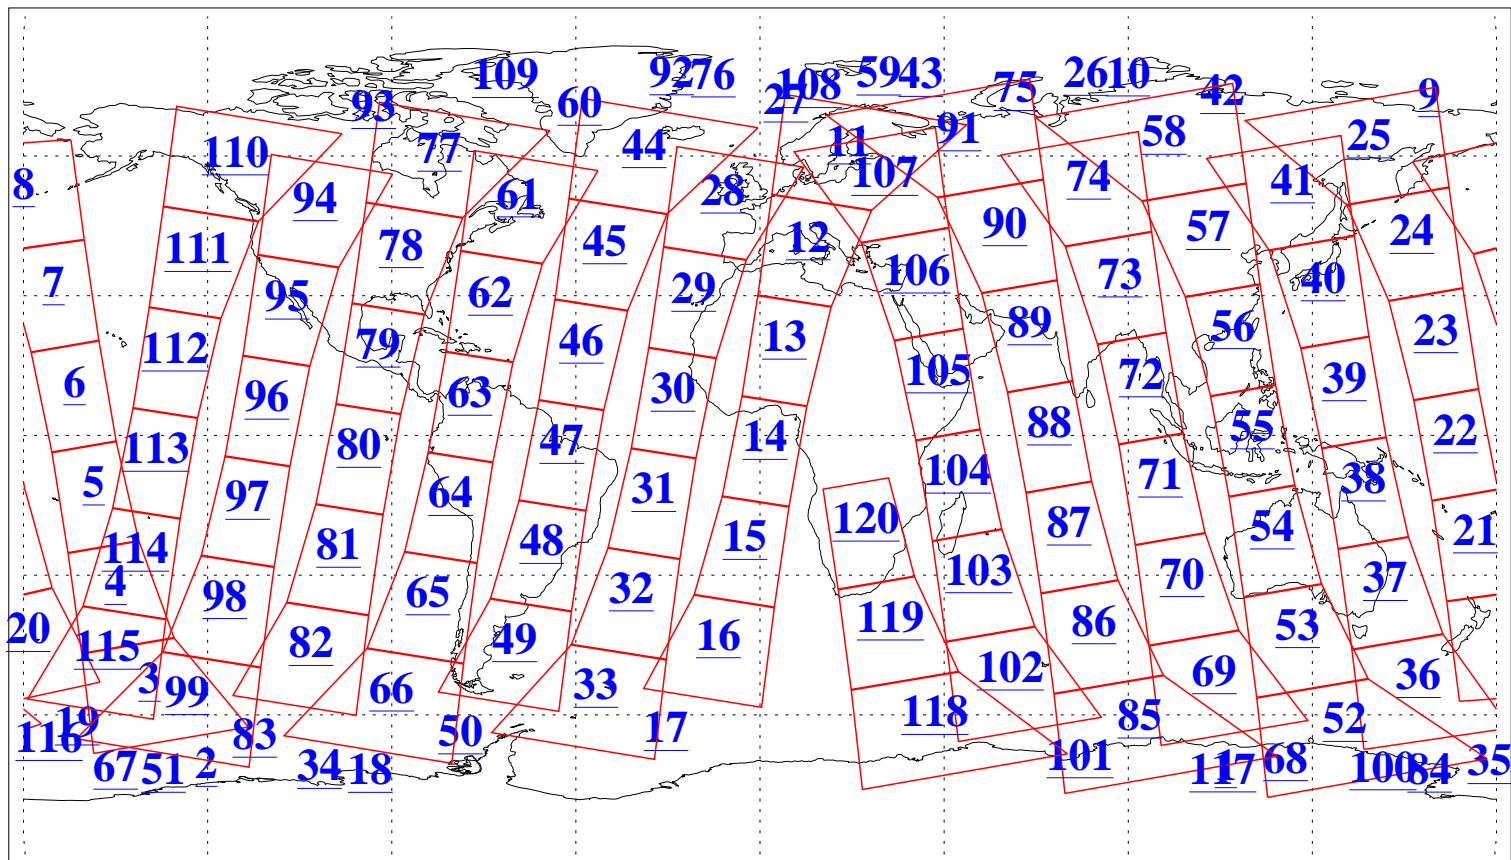

L1B Availability
AMSU Granules: 240
HSB Granules: 0
AIRS Granules: 205

18 Nov 2004
DoY 323
Aqua Day 929
Granules: 1 to 120

Granules: 121 to 240

Legend: AMSU Available, HSB Available, AIRS Available

L1B Availability
AMSU Granules: 240
HSB Granules: 0
AIRS Granules: 205

18 Nov 2004
DoY 323
Aqua Day 929

Ascending Granules

Descending Granules

Legend: AMSU Available, HSB Available, AIRS Available

L1B Availability
 AMSU Granules: 240
 HSB Granules: 0
 AIRS Granules: 205

18 Nov 2004
 DoY 323
 Aqua Day 929

Northern Hemisphere Granules

Southern Hemisphere Granules

Legend: AMSU Available, HSB Available, AIRS Available