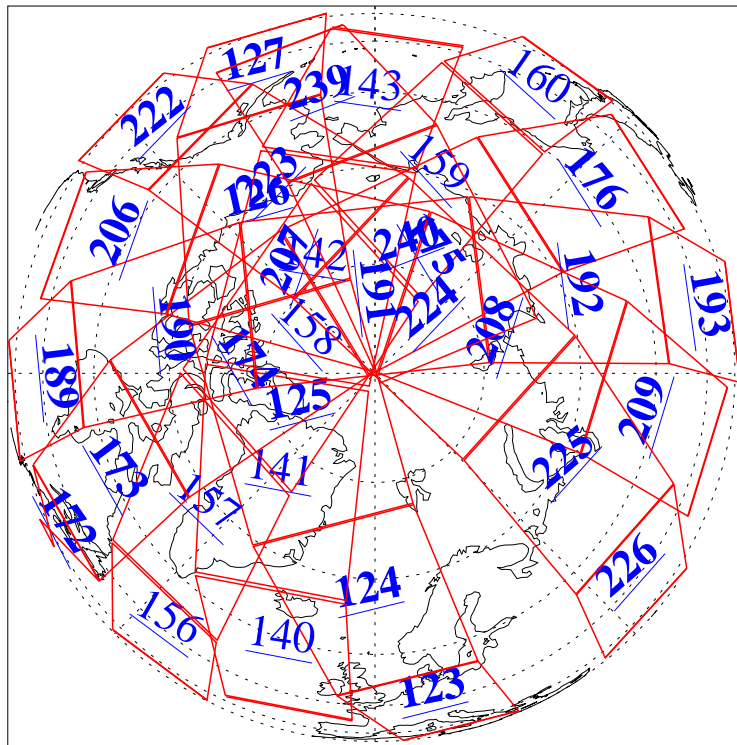

L1B Availability
AMSU Granules: 240
HSB Granules: 0
AIRS Granules: 205

18 Nov 2004
DoY 323
Aqua Day 929
Granules: 1 to 120

Granules: 121 to 240

Legend: AMSU Available, HSB Available, AIRS Available

L1B Availability
AMSU Granules: 240
HSB Granules: 0
AIRS Granules: 205

18 Nov 2004
DoY 323
Aqua Day 929

Ascending Granules

Descending Granules

Legend: AMSU Available, HSB Available, AIRS Available

L1B Availability
 AMSU Granules: 240
 HSB Granules: 0
 AIRS Granules: 205

18 Nov 2004
 DoY 323
 Aqua Day 929

Northern Hemisphere Granules

Southern Hemisphere Granules

Legend: AMSU Available, HSB Available, AIRS Available