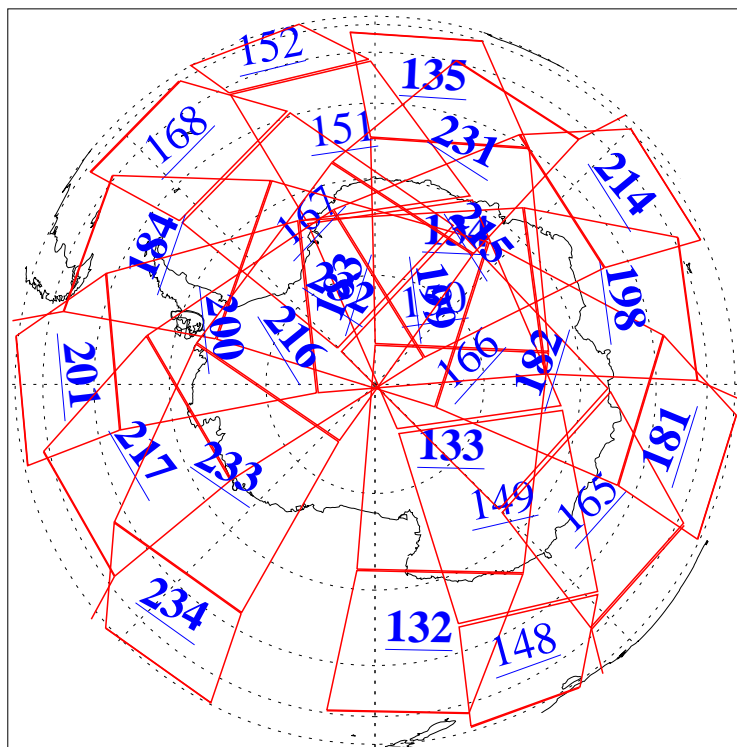

L1B Availability
AMSU Granules: 240
HSB Granules: 0
AIRS Granules: 205

18 Nov 2004
DoY 323
Aqua Day 929
Granules: 1 to 120

Granules: 121 to 240

Legend: AMSU Available, HSB Available, AIRS Available

L1B Availability
AMSU Granules: 240
HSB Granules: 0
AIRS Granules: 205

18 Nov 2004
DoY 323
Aqua Day 929

Ascending Granules

Descending Granules

Legend: AMSU Available, HSB Available, AIRS Available

L1B Availability
 AMSU Granules: 240
 HSB Granules: 0
 AIRS Granules: 205

18 Nov 2004
 DoY 323
 Aqua Day 929

Northern Hemisphere Granules

Southern Hemisphere Granules

Legend: AMSU Available, HSB Available, AIRS Available