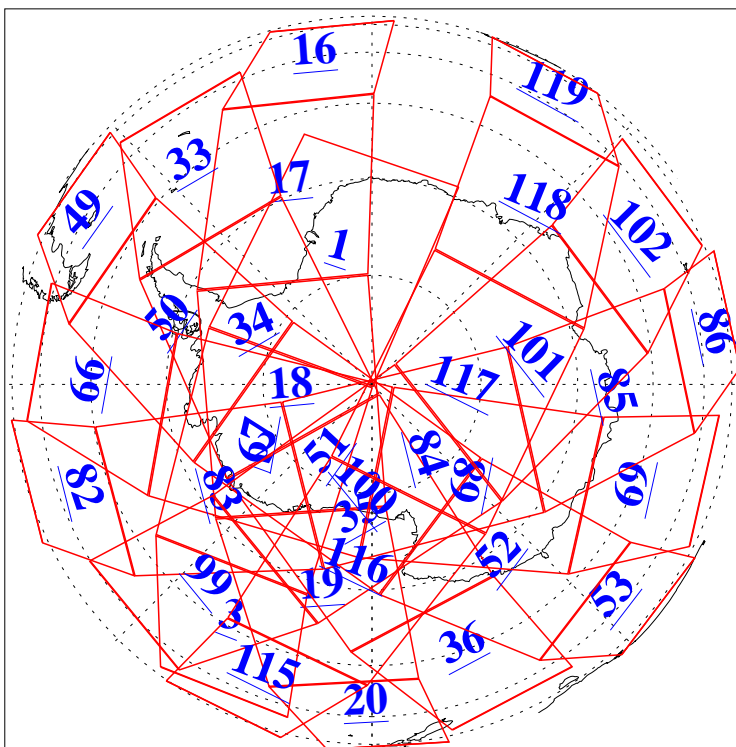

L1B Availability
AMSU Granules: 240
HSB Granules: 0
AIRS Granules: 205

18 Nov 2004
DoY 323
Aqua Day 929
Granules: 1 to 120

Granules: 121 to 240

Legend: AMSU Available, HSB Available, AIRS Available

L1B Availability
AMSU Granules: 240
HSB Granules: 0
AIRS Granules: 205

18 Nov 2004
DoY 323
Aqua Day 929

Ascending Granules

Descending Granules

Legend: AMSU Available, HSB Available, AIRS Available

L1B Availability
 AMSU Granules: 240
 HSB Granules: 0
 AIRS Granules: 205

18 Nov 2004
 DoY 323
 Aqua Day 929

Northern Hemisphere Granules

Southern Hemisphere Granules

Legend: AMSU Available, HSB Available, AIRS Available