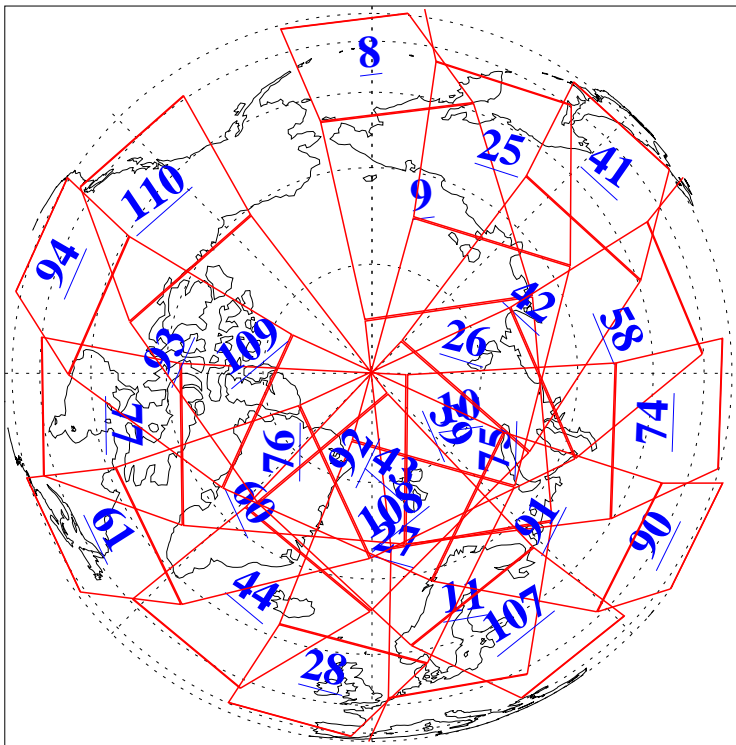

L1B Availability
AMSU Granules: 240
HSB Granules: 0
AIRS Granules: 205

18 Nov 2004
DoY 323
Aqua Day 929
Granules: 1 to 120

Granules: 121 to 240

Legend: AMSU Available, HSB Available, AIRS Available

L1B Availability
AMSU Granules: 240
HSB Granules: 0
AIRS Granules: 205

18 Nov 2004
DoY 323
Aqua Day 929

Ascending Granules

Descending Granules

Legend: AMSU Available, HSB Available, AIRS Available

L1B Availability
 AMSU Granules: 240
 HSB Granules: 0
 AIRS Granules: 205

18 Nov 2004
 DoY 323
 Aqua Day 929

Northern Hemisphere Granules

Southern Hemisphere Granules

Legend: AMSU Available, HSB Available, AIRS Available