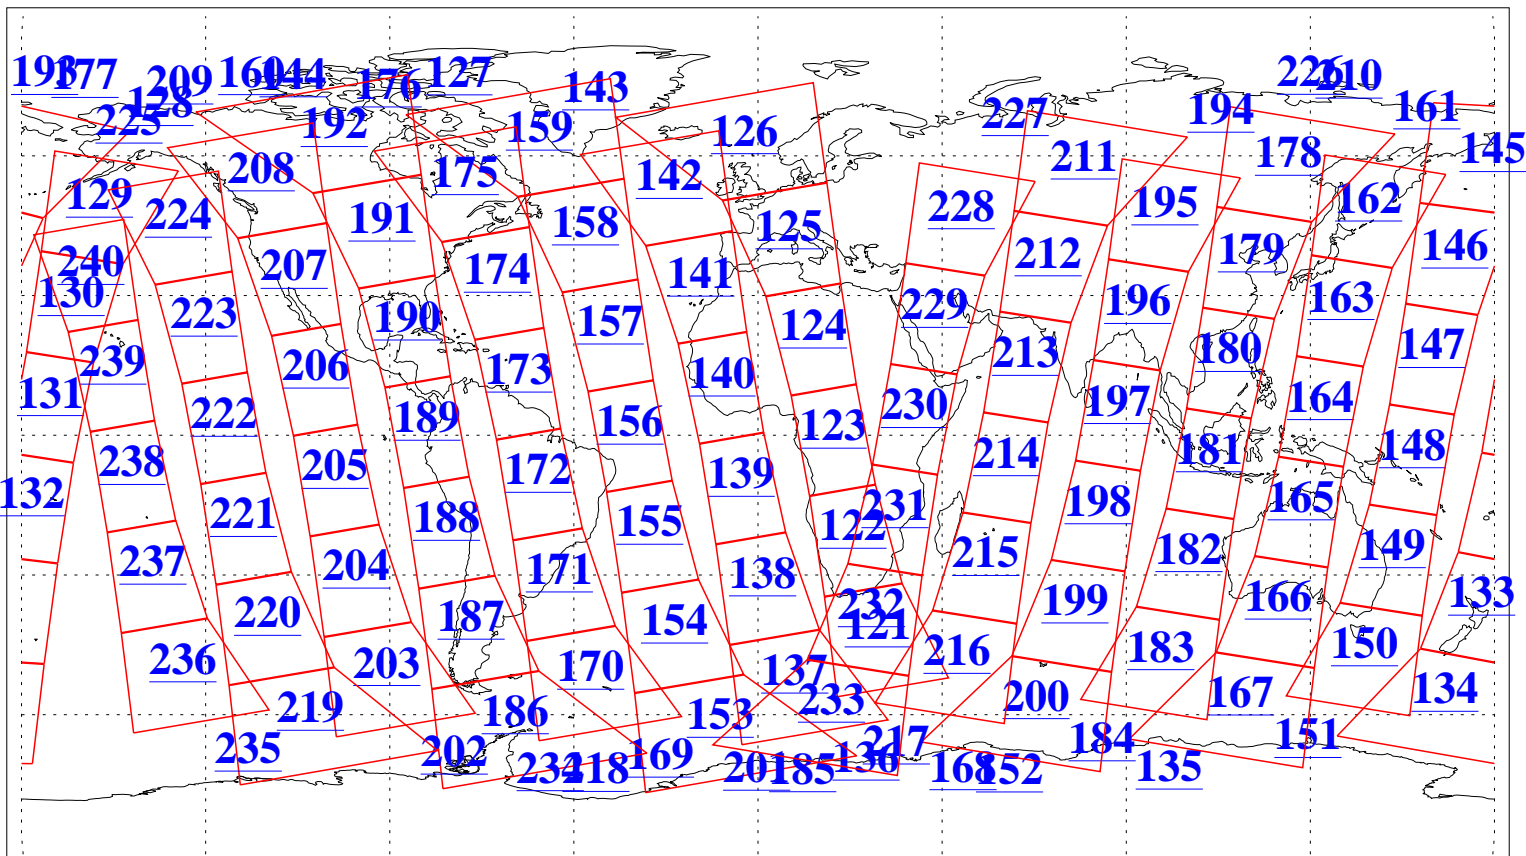

L1B Availability  
AMSU Granules: 240  
HSB Granules: 0  
AIRS Granules: 240

16 Nov 2004  
DoY 321  
Aqua Day 927  
Granules: 1 to 120

Granules: 121 to 240

Legend: AMSU Available, HSB Available, AIRS Available

L1B Availability  
AMSU Granules: 240  
HSB Granules: 0  
AIRS Granules: 240

16 Nov 2004  
DoY 321  
Aqua Day 927

Ascending Granules

Descending Granules

Legend: AMSU Available, HSB Available, AIRS Available

L1B Availability  
 AMSU Granules: 240  
 HSB Granules: 0  
 AIRS Granules: 240

16 Nov 2004  
 DoY 321  
 Aqua Day 927

Northern Hemisphere Granules

Southern Hemisphere Granules

Legend: AMSU Available, HSB Available, AIRS Available