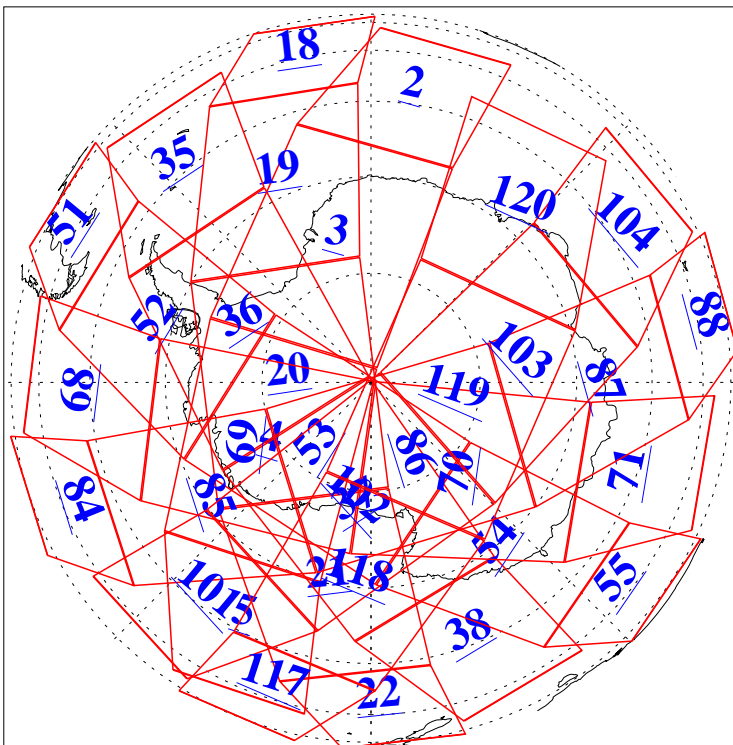

L1B Availability  
AMSU Granules: 240  
HSB Granules: 0  
AIRS Granules: 240

16 Nov 2004  
DoY 321  
Aqua Day 927  
Granules: 1 to 120

Granules: 121 to 240

Legend: AMSU Available, HSB Available, AIRS Available

L1B Availability  
AMSU Granules: 240  
HSB Granules: 0  
AIRS Granules: 240

16 Nov 2004  
DoY 321  
Aqua Day 927

Ascending Granules

Descending Granules

Legend: AMSU Available, HSB Available, AIRS Available

L1B Availability  
 AMSU Granules: 240  
 HSB Granules: 0  
 AIRS Granules: 240

16 Nov 2004  
 DoY 321  
 Aqua Day 927

Northern Hemisphere Granules

Southern Hemisphere Granules

Legend: AMSU Available, HSB Available, AIRS Available