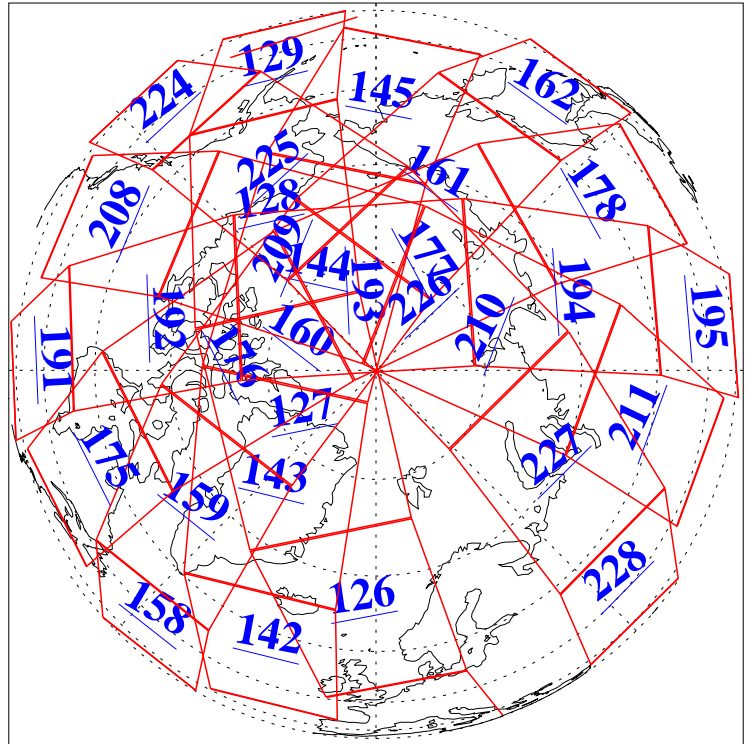

L1B Availability  
AMSU Granules: 240  
HSB Granules: 0  
AIRS Granules: 240

16 Nov 2004  
DoY 321  
Aqua Day 927  
Granules: 1 to 120

Granules: 121 to 240

Legend: AMSU Available, HSB Available, AIRS Available

L1B Availability  
AMSU Granules: 240  
HSB Granules: 0  
AIRS Granules: 240

16 Nov 2004  
DoY 321  
Aqua Day 927

Ascending Granules

Descending Granules

Legend: AMSU Available, HSB Available, AIRS Available

L1B Availability  
 AMSU Granules: 240  
 HSB Granules: 0  
 AIRS Granules: 240

16 Nov 2004  
 DoY 321  
 Aqua Day 927

Northern Hemisphere Granules

Southern Hemisphere Granules

Legend: AMSU Available, HSB Available, AIRS Available