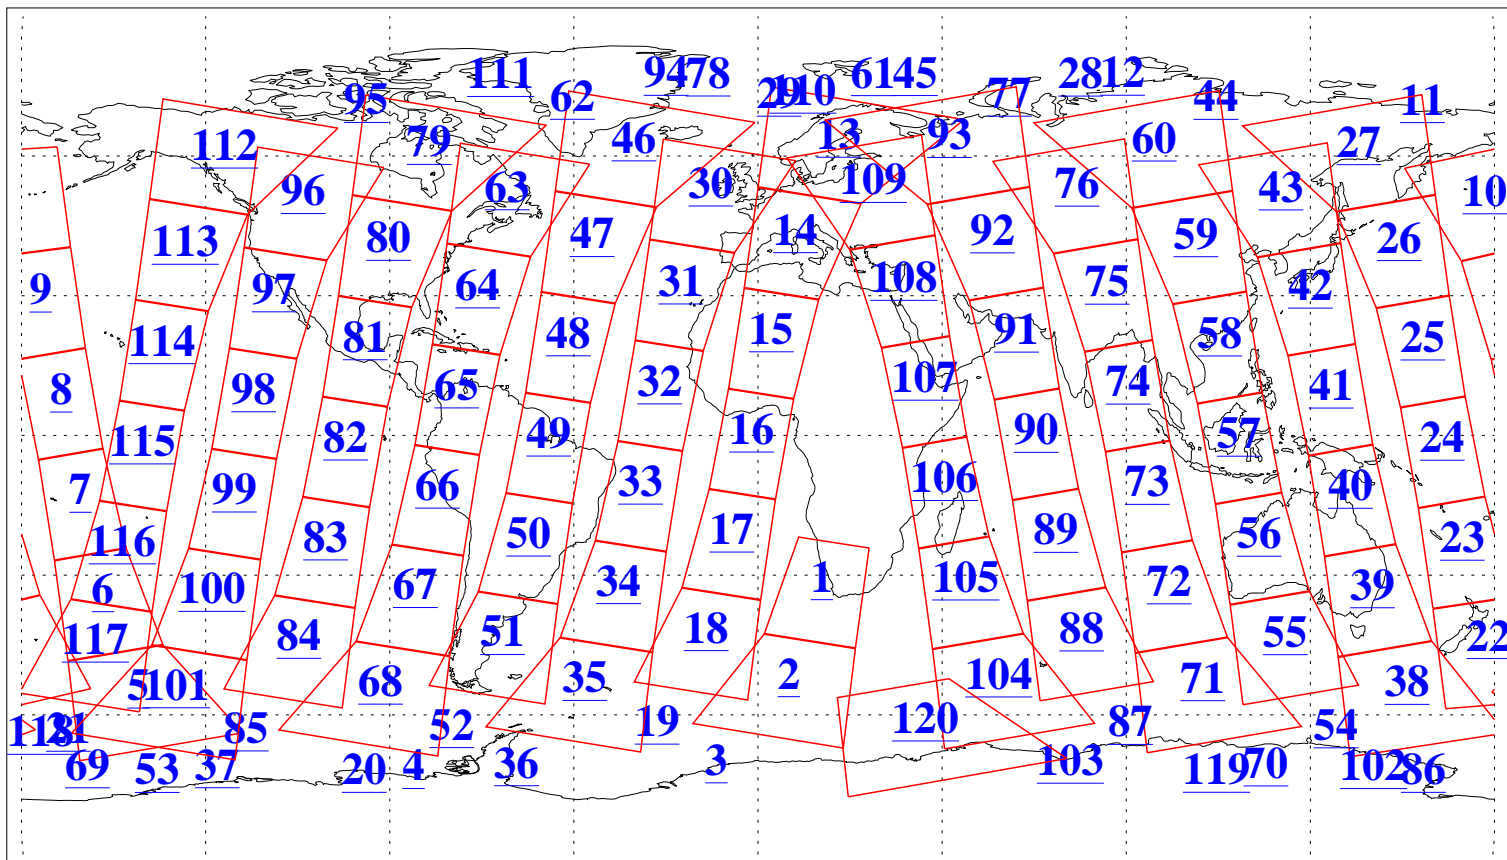

L1B Availability  
AMSU Granules: 240  
HSB Granules: 0  
AIRS Granules: 240

16 Nov 2004  
DoY 321  
Aqua Day 927  
Granules: 1 to 120

Granules: 121 to 240

Legend: AMSU Available, HSB Available, AIRS Available

L1B Availability  
AMSU Granules: 240  
HSB Granules: 0  
AIRS Granules: 240

16 Nov 2004  
DoY 321  
Aqua Day 927

Ascending Granules

Descending Granules

Legend: AMSU Available, HSB Available, AIRS Available

L1B Availability  
 AMSU Granules: 240  
 HSB Granules: 0  
 AIRS Granules: 240

16 Nov 2004  
 DoY 321  
 Aqua Day 927

Northern Hemisphere Granules

Southern Hemisphere Granules

Legend: AMSU Available, HSB Available, AIRS Available