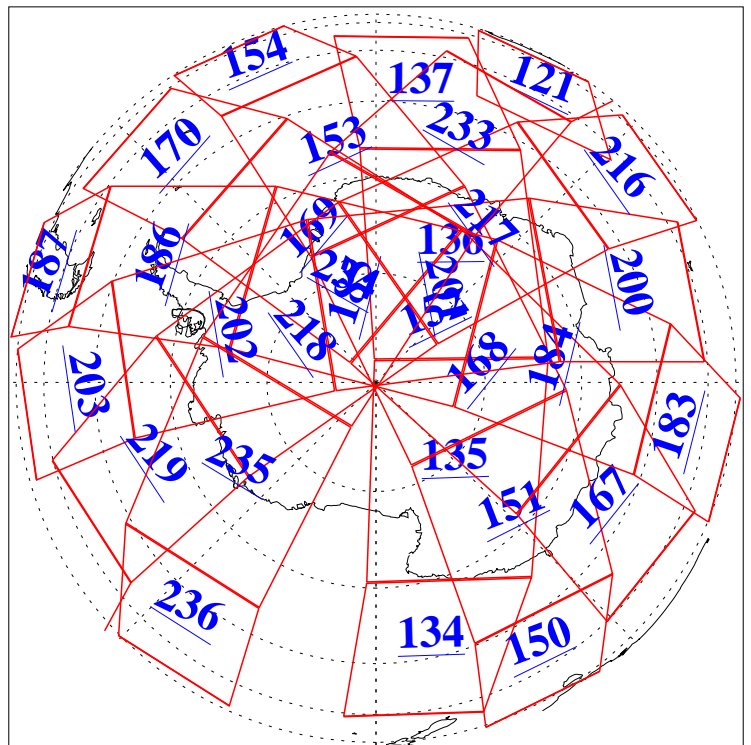

L1B Availability  
AMSU Granules: 240  
HSB Granules: 0  
AIRS Granules: 240

16 Nov 2004  
DoY 321  
Aqua Day 927  
Granules: 1 to 120

Granules: 121 to 240

Legend: AMSU Available, HSB Available, AIRS Available

L1B Availability  
AMSU Granules: 240  
HSB Granules: 0  
AIRS Granules: 240

16 Nov 2004  
DoY 321  
Aqua Day 927

Ascending Granules

Descending Granules

Legend: AMSU Available, HSB Available, AIRS Available

L1B Availability  
 AMSU Granules: 240  
 HSB Granules: 0  
 AIRS Granules: 240

16 Nov 2004  
 DoY 321  
 Aqua Day 927

Northern Hemisphere Granules

Southern Hemisphere Granules

Legend: AMSU Available, HSB Available, AIRS Available