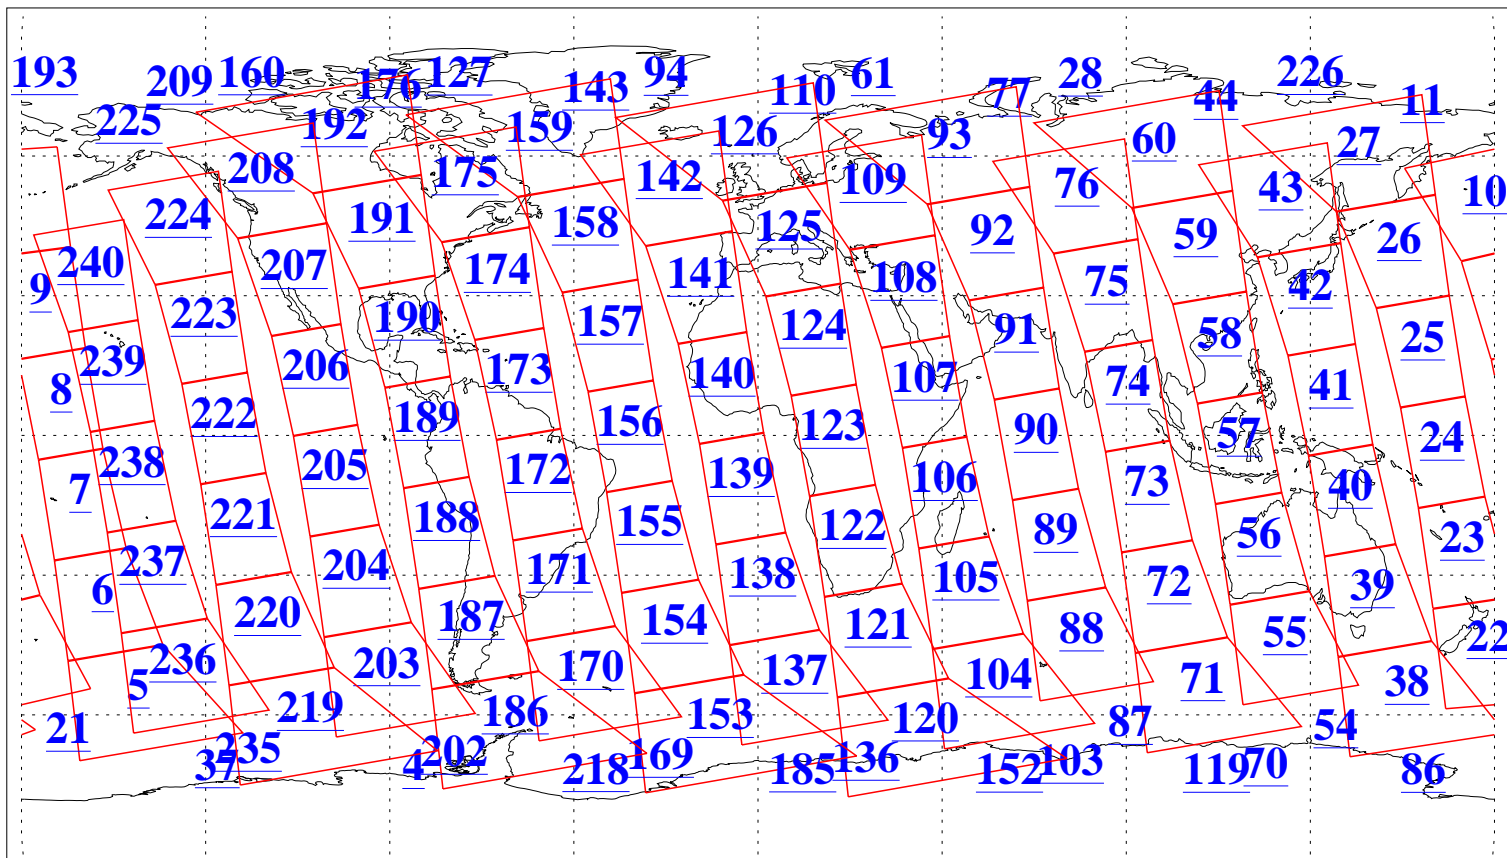

L1B Availability  
AMSU Granules: 240  
HSB Granules: 0  
AIRS Granules: 240

16 Nov 2004  
DoY 321  
Aqua Day 927  
Granules: 1 to 120

Granules: 121 to 240

Legend: AMSU Available, HSB Available, AIRS Available

L1B Availability  
AMSU Granules: 240  
HSB Granules: 0  
AIRS Granules: 240

16 Nov 2004  
DoY 321  
Aqua Day 927

Ascending Granules

Descending Granules

Legend: AMSU Available, HSB Available, AIRS Available

L1B Availability  
 AMSU Granules: 240  
 HSB Granules: 0  
 AIRS Granules: 240

16 Nov 2004  
 DoY 321  
 Aqua Day 927

Northern Hemisphere Granules

Southern Hemisphere Granules

Legend: AMSU Available, HSB Available, AIRS Available