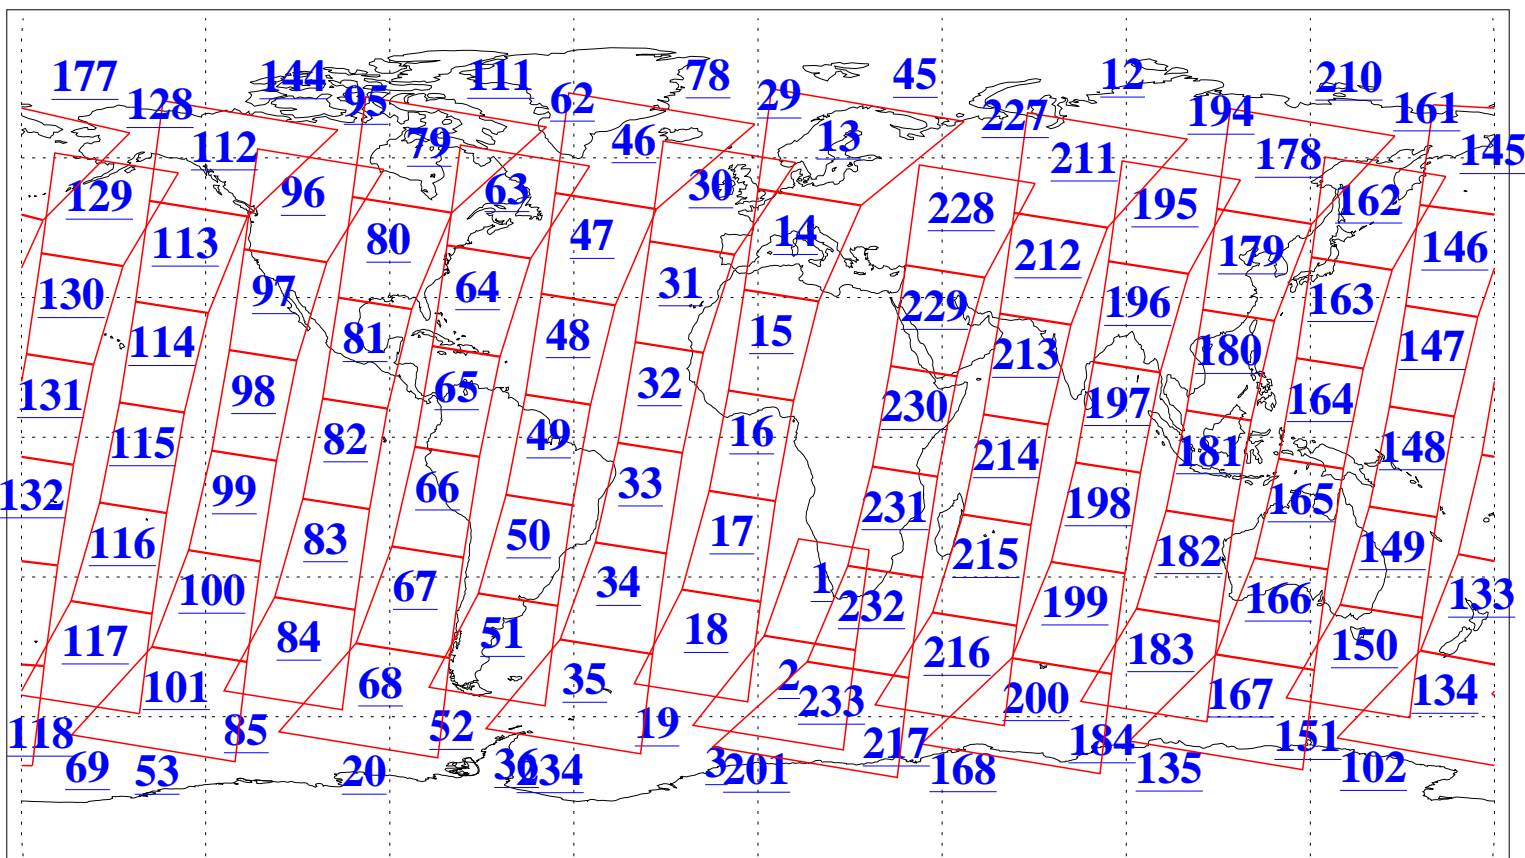

L1B Availability  
AMSU Granules: 240  
HSB Granules: 0  
AIRS Granules: 240

16 Nov 2004  
DoY 321  
Aqua Day 927  
Granules: 1 to 120

Granules: 121 to 240

Legend: AMSU Available, HSB Available, AIRS Available

L1B Availability  
AMSU Granules: 240  
HSB Granules: 0  
AIRS Granules: 240

16 Nov 2004  
DoY 321  
Aqua Day 927

Ascending Granules

Descending Granules

Legend: AMSU Available, HSB Available, AIRS Available

L1B Availability  
 AMSU Granules: 240  
 HSB Granules: 0  
 AIRS Granules: 240

16 Nov 2004  
 DoY 321  
 Aqua Day 927

Northern Hemisphere Granules

Southern Hemisphere Granules

Legend: AMSU Available, HSB Available, AIRS Available