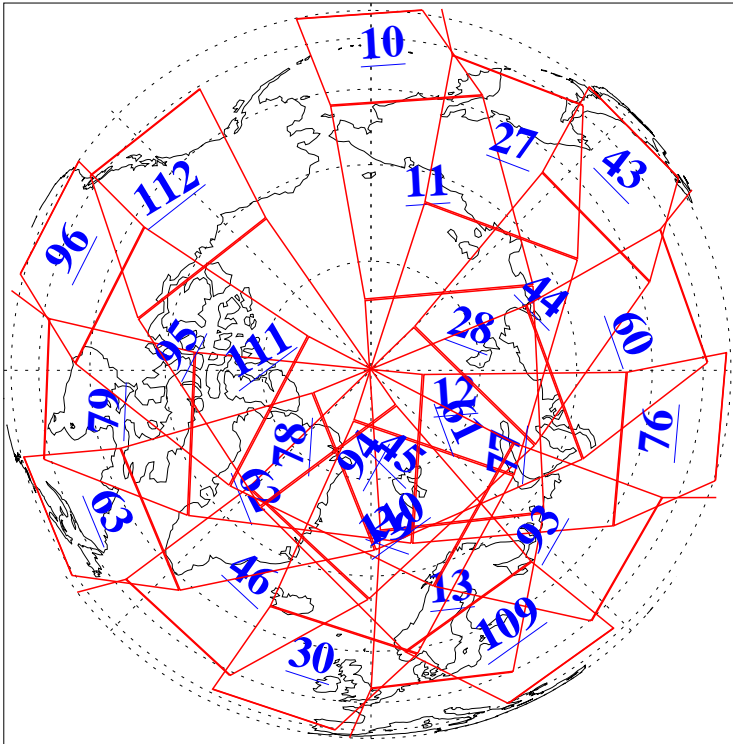

L1B Availability  
AMSU Granules: 240  
HSB Granules: 0  
AIRS Granules: 240

16 Nov 2004  
DoY 321  
Aqua Day 927  
Granules: 1 to 120

Granules: 121 to 240

Legend: AMSU Available, HSB Available, AIRS Available

L1B Availability  
AMSU Granules: 240  
HSB Granules: 0  
AIRS Granules: 240

16 Nov 2004  
DoY 321  
Aqua Day 927

Ascending Granules

Descending Granules

Legend: AMSU Available, HSB Available, AIRS Available

L1B Availability  
 AMSU Granules: 240  
 HSB Granules: 0  
 AIRS Granules: 240

16 Nov 2004  
 DoY 321  
 Aqua Day 927

Northern Hemisphere Granules

Southern Hemisphere Granules

Legend: AMSU Available, HSB Available, AIRS Available