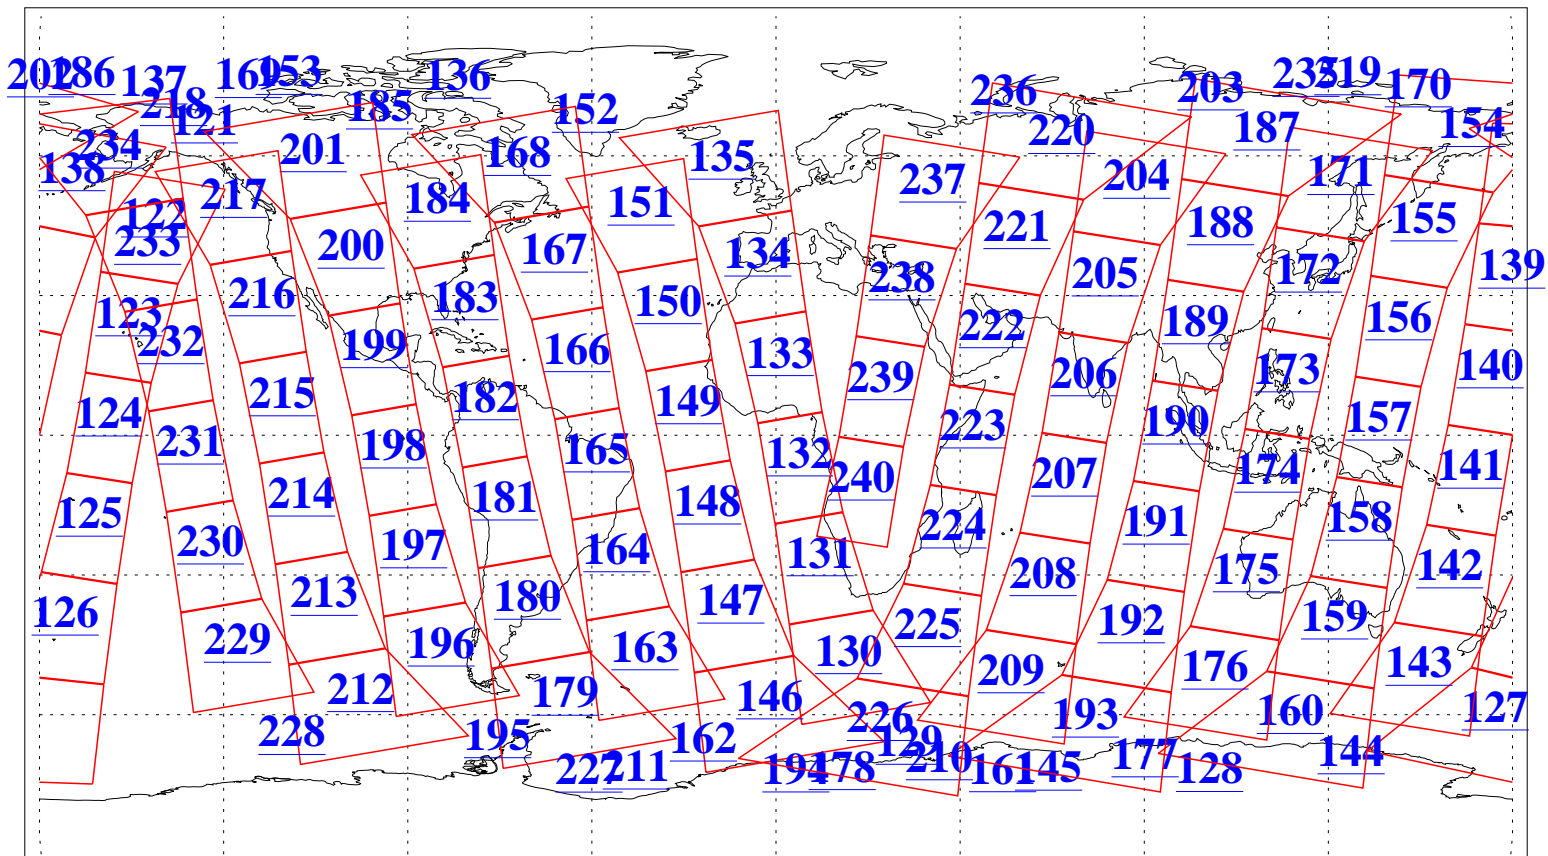

L1B Availability
AMSU Granules: 240
HSB Granules: 0
AIRS Granules: 240

15 Nov 2004
DoY 320
Aqua Day 926
Granules: 1 to 120

Granules: 121 to 240

Legend: AMSU Available, HSB Available, AIRS Available

L1B Availability
 AMSU Granules: 240
 HSB Granules: 0
 AIRS Granules: 240

15 Nov 2004
 DoY 320
 Aqua Day 926

Ascending Granules

Descending Granules

Legend: AMSU Available, HSB Available, AIRS Available

L1B Availability
 AMSU Granules: 240
 HSB Granules: 0
 AIRS Granules: 240

15 Nov 2004
 DoY 320
 Aqua Day 926

Northern Hemisphere Granules

Southern Hemisphere Granules

Legend: AMSU Available, HSB Available, AIRS Available