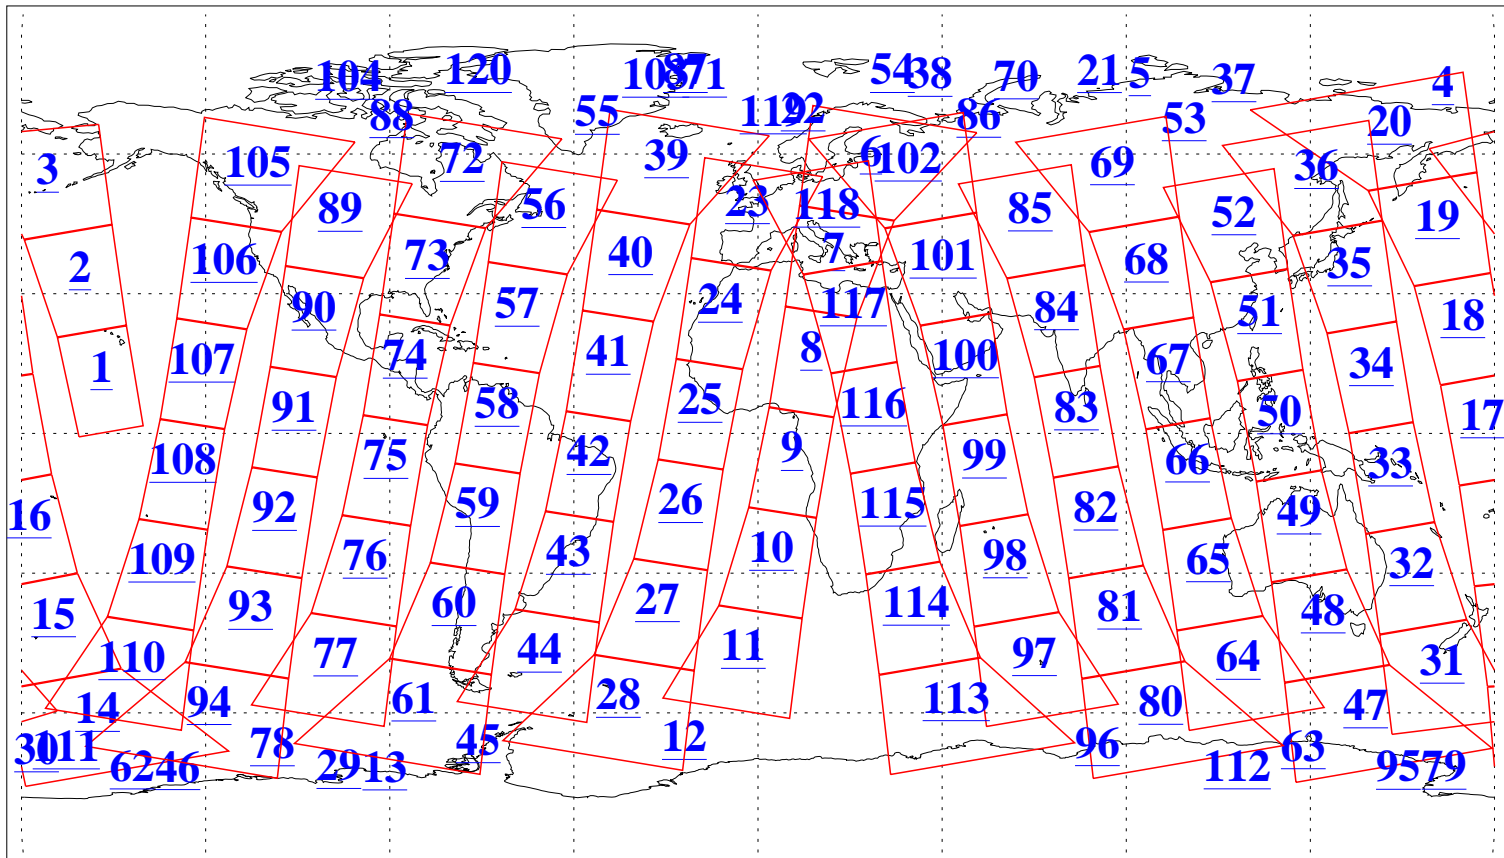

L1B Availability
AMSU Granules: 240
HSB Granules: 0
AIRS Granules: 240

15 Nov 2004
DoY 320
Aqua Day 926
Granules: 1 to 120

Granules: 121 to 240

Legend: AMSU Available, HSB Available, AIRS Available

L1B Availability
 AMSU Granules: 240
 HSB Granules: 0
 AIRS Granules: 240

15 Nov 2004
 DoY 320
 Aqua Day 926

Ascending Granules

Descending Granules

Legend: AMSU Available, HSB Available, AIRS Available

L1B Availability
 AMSU Granules: 240
 HSB Granules: 0
 AIRS Granules: 240

15 Nov 2004
 DoY 320
 Aqua Day 926

Northern Hemisphere Granules

Southern Hemisphere Granules

Legend: AMSU Available, HSB Available, AIRS Available