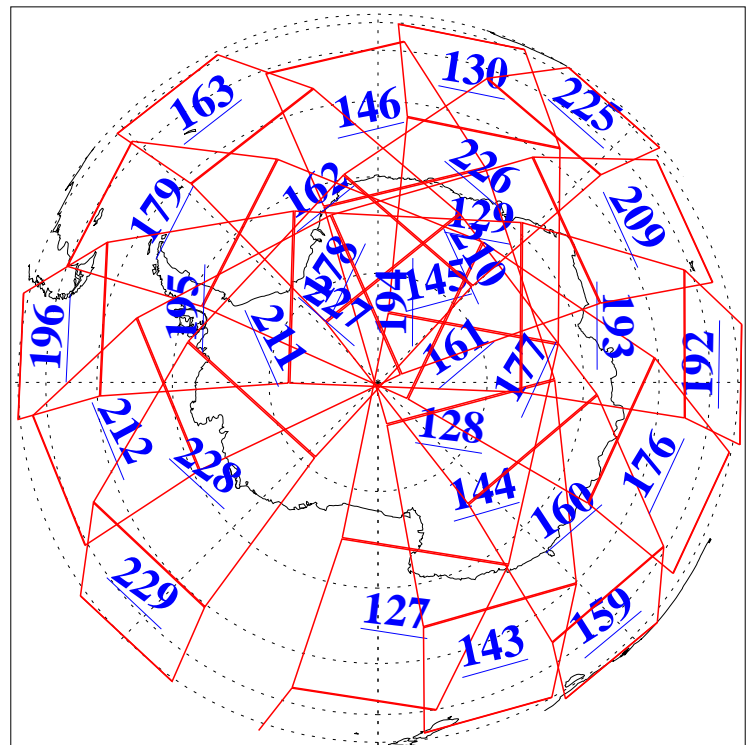

15 Nov 2004
 DoY 320
 Aqua Day 926

Ascending Granules

Descending Granules

Legend: AMSU Available, HSB Available, AIRS Available

L1B Availability
 AMSU Granules: 240
 HSB Granules: 0
 AIRS Granules: 240

15 Nov 2004
 DoY 320
 Aqua Day 926

Northern Hemisphere Granules

Southern Hemisphere Granules

Legend: AMSU Available, HSB Available, AIRS Available