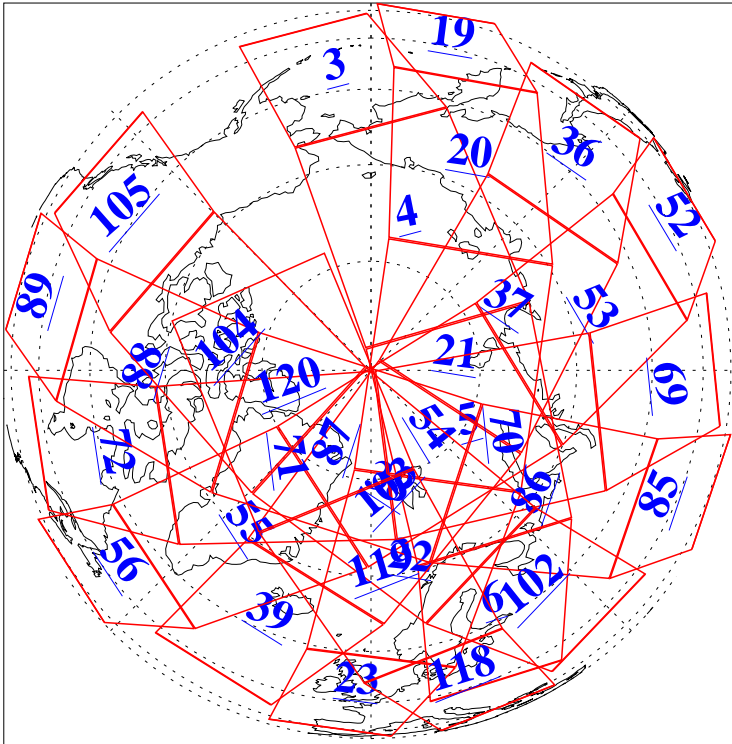

L1B Availability
AMSU Granules: 240
HSB Granules: 0
AIRS Granules: 240

15 Nov 2004
DoY 320
Aqua Day 926
Granules: 1 to 120

Granules: 121 to 240

Legend: AMSU Available, HSB Available, AIRS Available

L1B Availability
 AMSU Granules: 240
 HSB Granules: 0
 AIRS Granules: 240

15 Nov 2004
 DoY 320
 Aqua Day 926

Ascending Granules

Descending Granules

Legend: AMSU Available, HSB Available, AIRS Available

L1B Availability
 AMSU Granules: 240
 HSB Granules: 0
 AIRS Granules: 240

15 Nov 2004
 DoY 320
 Aqua Day 926

Northern Hemisphere Granules

Southern Hemisphere Granules

Legend: AMSU Available, HSB Available, AIRS Available