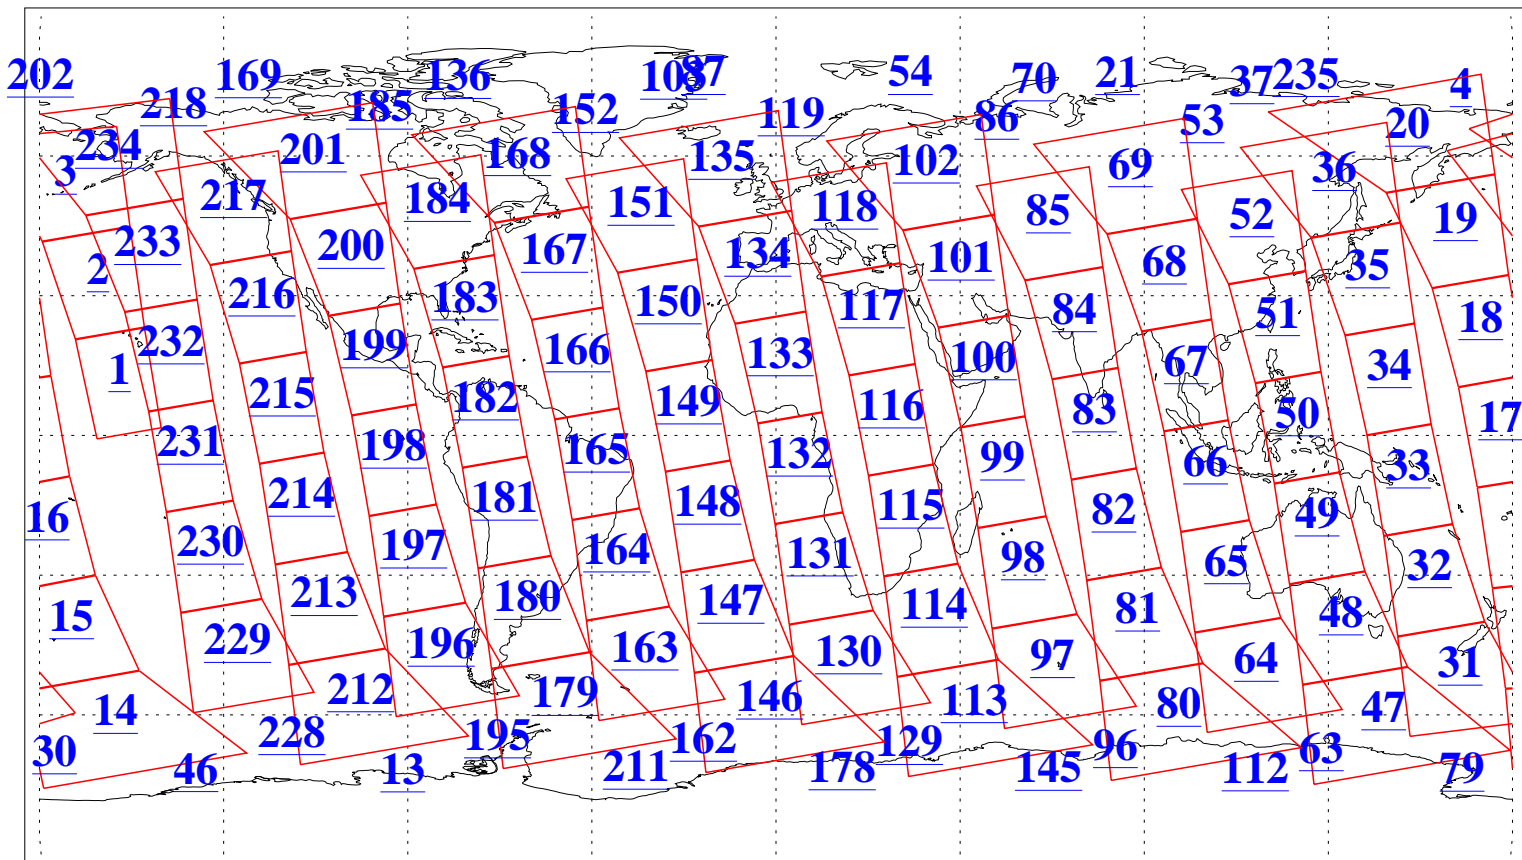

L1B Availability
AMSU Granules: 240
HSB Granules: 0
AIRS Granules: 240

15 Nov 2004
DoY 320
Aqua Day 926
Granules: 1 to 120

Granules: 121 to 240

Legend: AMSU Available, HSB Available, AIRS Available

L1B Availability
 AMSU Granules: 240
 HSB Granules: 0
 AIRS Granules: 240

15 Nov 2004
 DoY 320
 Aqua Day 926

Ascending Granules

Descending Granules

Legend: AMSU Available, HSB Available, AIRS Available

L1B Availability
 AMSU Granules: 240
 HSB Granules: 0
 AIRS Granules: 240

15 Nov 2004
 DoY 320
 Aqua Day 926

Northern Hemisphere Granules

Southern Hemisphere Granules

Legend: AMSU Available, HSB Available, AIRS Available