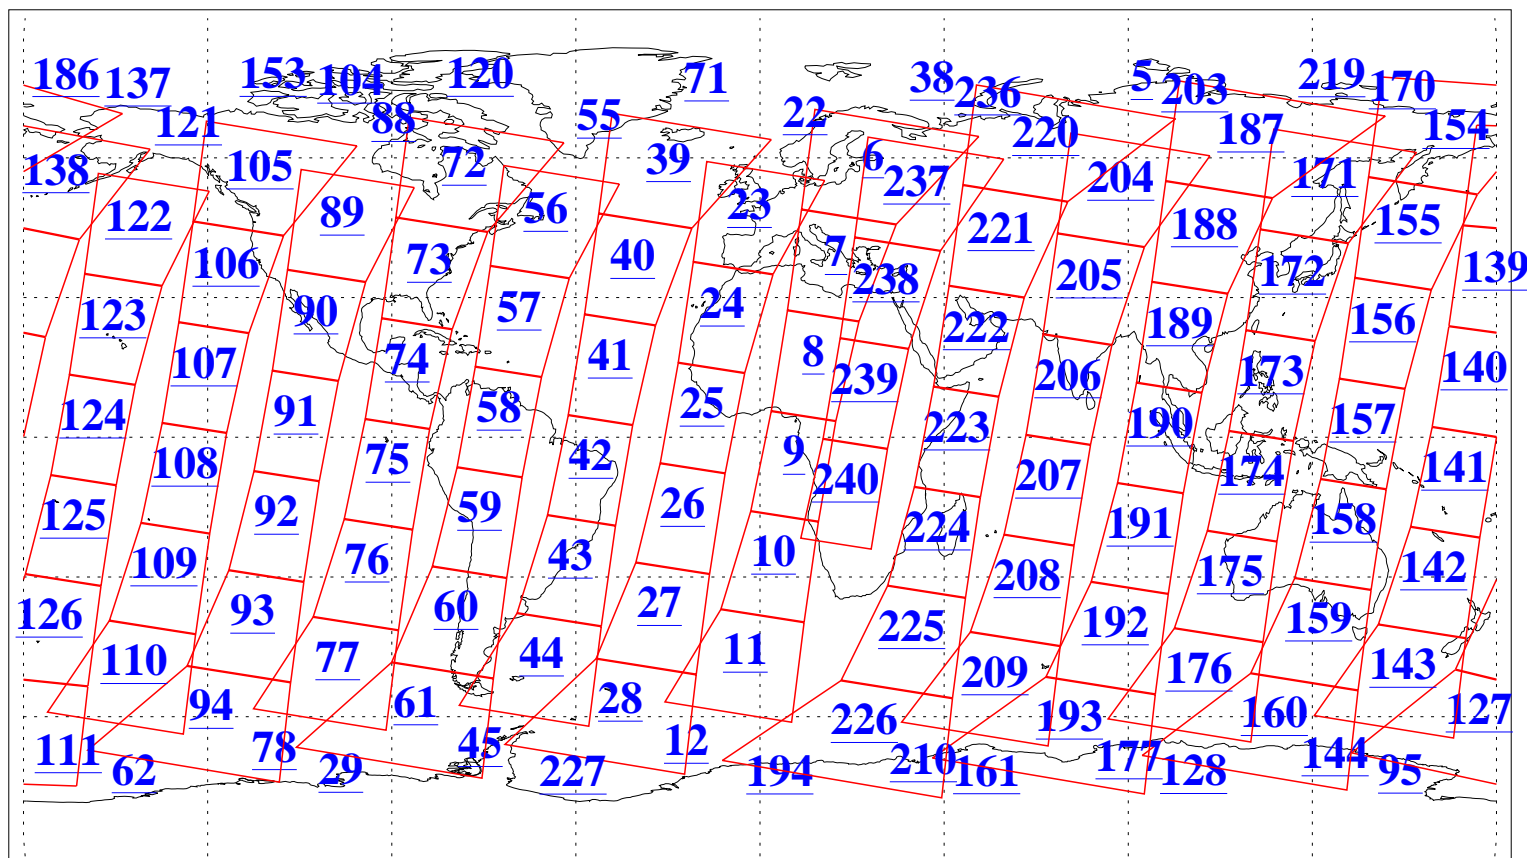

L1B Availability
AMSU Granules: 240
HSB Granules: 0
AIRS Granules: 240

15 Nov 2004
DoY 320
Aqua Day 926
Granules: 1 to 120

Granules: 121 to 240

Legend: AMSU Available, HSB Available, AIRS Available

L1B Availability
 AMSU Granules: 240
 HSB Granules: 0
 AIRS Granules: 240

15 Nov 2004
 DoY 320
 Aqua Day 926

Ascending Granules

Descending Granules

Legend: AMSU Available, HSB Available, AIRS Available

L1B Availability
 AMSU Granules: 240
 HSB Granules: 0
 AIRS Granules: 240

15 Nov 2004
 DoY 320
 Aqua Day 926