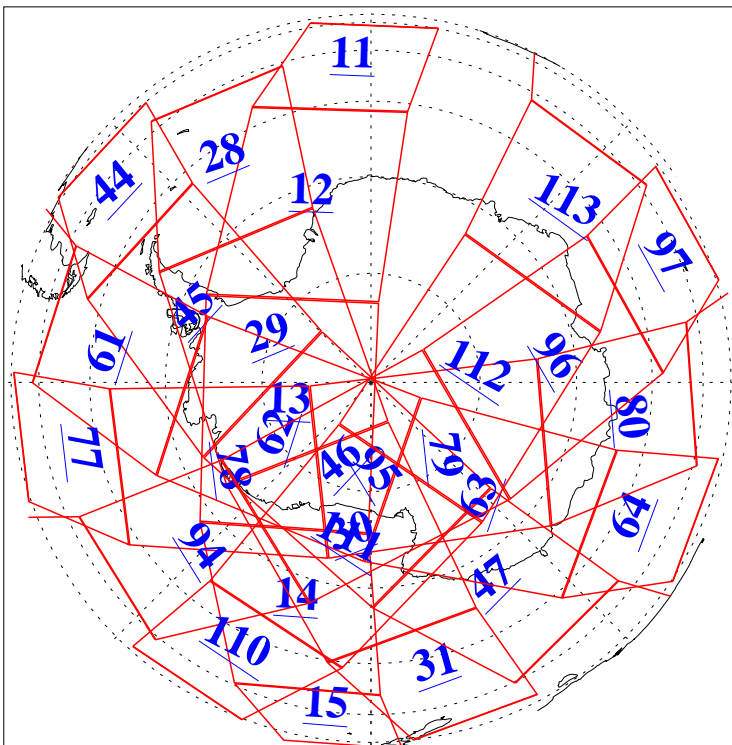

L1B Availability
AMSU Granules: 240
HSB Granules: 0
AIRS Granules: 240

15 Nov 2004
DoY 320
Aqua Day 926
Granules: 1 to 120

Granules: 121 to 240

Legend: AMSU Available, HSB Available, AIRS Available

L1B Availability
 AMSU Granules: 240
 HSB Granules: 0
 AIRS Granules: 240

15 Nov 2004
 DoY 320
 Aqua Day 926

Ascending Granules

Descending Granules

Legend: AMSU Available, HSB Available, AIRS Available

L1B Availability
 AMSU Granules: 240
 HSB Granules: 0
 AIRS Granules: 240

15 Nov 2004
 DoY 320
 Aqua Day 926

Northern Hemisphere Granules

Southern Hemisphere Granules

Legend: AMSU Available, HSB Available, AIRS Available