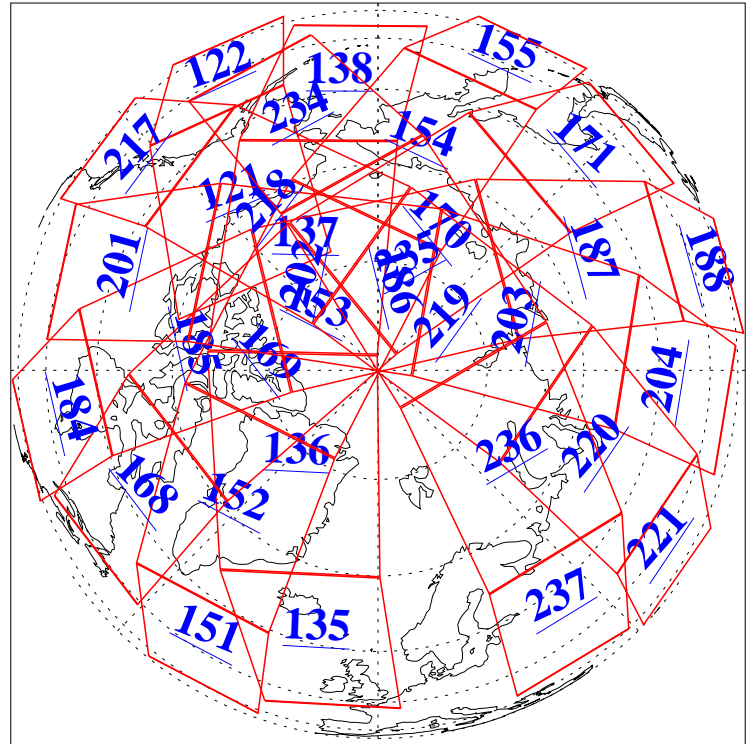

L1B Availability
AMSU Granules: 240
HSB Granules: 0
AIRS Granules: 240

15 Nov 2004
DoY 320
Aqua Day 926
Granules: 1 to 120

Granules: 121 to 240

Legend: AMSU Available, HSB Available, AIRS Available

L1B Availability
 AMSU Granules: 240
 HSB Granules: 0
 AIRS Granules: 240

15 Nov 2004
 DoY 320
 Aqua Day 926

Ascending Granules

Descending Granules

Legend: AMSU Available, HSB Available, AIRS Available

L1B Availability
 AMSU Granules: 240
 HSB Granules: 0
 AIRS Granules: 240

15 Nov 2004
 DoY 320
 Aqua Day 926

Northern Hemisphere Granules

Southern Hemisphere Granules

Legend: AMSU Available, HSB Available, AIRS Available