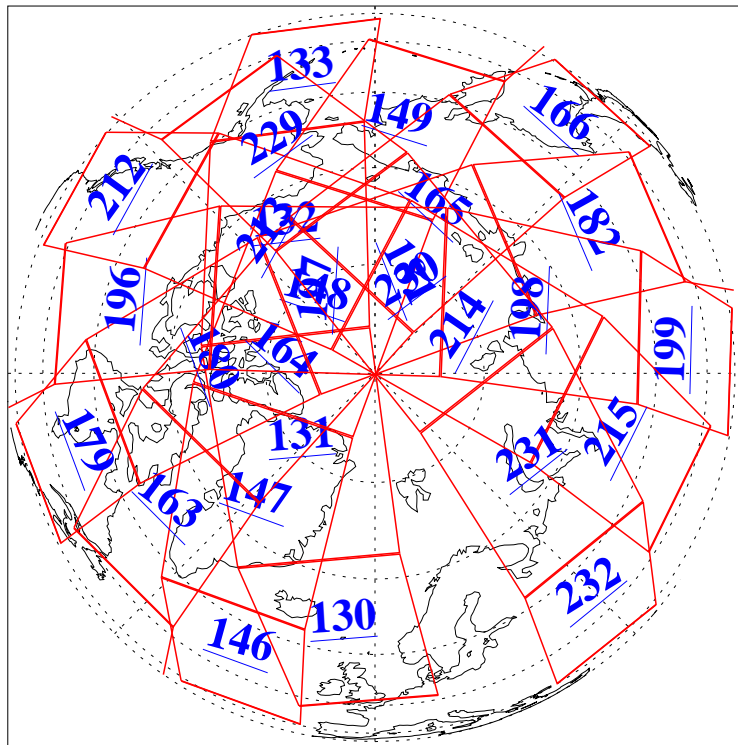

L1B Availability  
AMSU Granules: 240  
HSB Granules: 0  
AIRS Granules: 240

12 Nov 2004  
DoY 317  
Aqua Day 923  
Granules: 1 to 120

Granules: 121 to 240

Legend: AMSU Available, HSB Available, AIRS Available

L1B Availability  
AMSU Granules: 240  
HSB Granules: 0  
AIRS Granules: 240

12 Nov 2004  
DoY 317  
Aqua Day 923

Ascending Granules

Descending Granules

Legend: AMSU Available, HSB Available, AIRS Available

L1B Availability  
 AMSU Granules: 240  
 HSB Granules: 0  
 AIRS Granules: 240

12 Nov 2004  
 DoY 317  
 Aqua Day 923

Northern Hemisphere Granules

Southern Hemisphere Granules

Legend: AMSU Available, HSB Available, AIRS Available