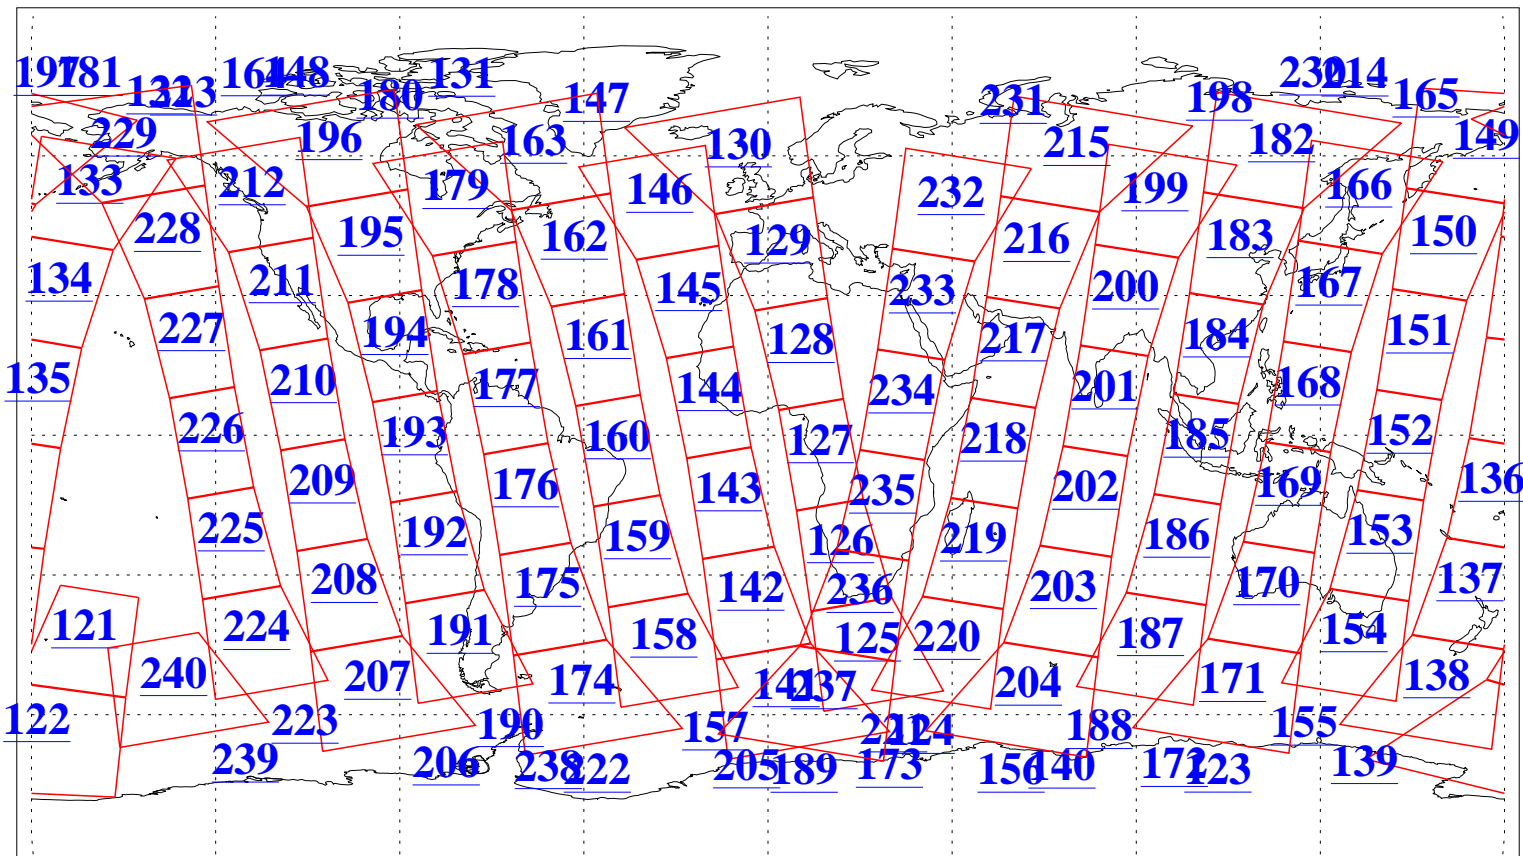

L1B Availability  
AMSU Granules: 240  
HSB Granules: 0  
AIRS Granules: 240

12 Nov 2004  
DoY 317  
Aqua Day 923  
Granules: 1 to 120

Granules: 121 to 240

Legend: AMSU Available, HSB Available, AIRS Available

L1B Availability  
AMSU Granules: 240  
HSB Granules: 0  
AIRS Granules: 240

12 Nov 2004  
DoY 317  
Aqua Day 923

Ascending Granules

Descending Granules

Legend: AMSU Available, HSB Available, AIRS Available

L1B Availability  
 AMSU Granules: 240  
 HSB Granules: 0  
 AIRS Granules: 240

12 Nov 2004  
 DoY 317  
 Aqua Day 923

Northern Hemisphere Granules

Southern Hemisphere Granules

Legend: AMSU Available, HSB Available, AIRS Available