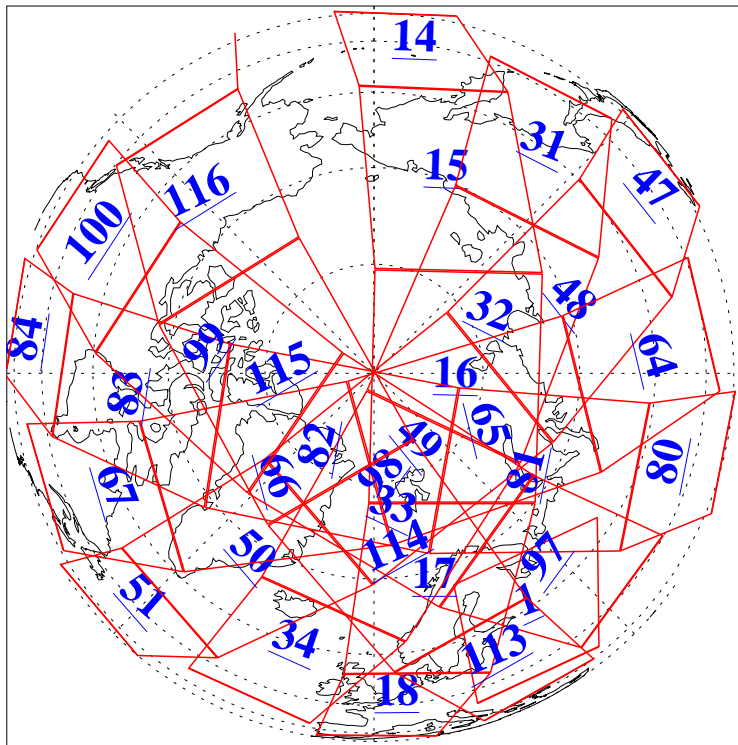

L1B Availability  
AMSU Granules: 240  
HSB Granules: 0  
AIRS Granules: 240

12 Nov 2004  
DoY 317  
Aqua Day 923  
Granules: 1 to 120

Granules: 121 to 240

Legend: AMSU Available, HSB Available, AIRS Available

L1B Availability  
AMSU Granules: 240  
HSB Granules: 0  
AIRS Granules: 240

12 Nov 2004  
DoY 317  
Aqua Day 923

Ascending Granules

Descending Granules

Legend: AMSU Available, HSB Available, AIRS Available

L1B Availability  
 AMSU Granules: 240  
 HSB Granules: 0  
 AIRS Granules: 240

12 Nov 2004  
 DoY 317  
 Aqua Day 923

Northern Hemisphere Granules

Southern Hemisphere Granules

Legend: AMSU Available, HSB Available, AIRS Available