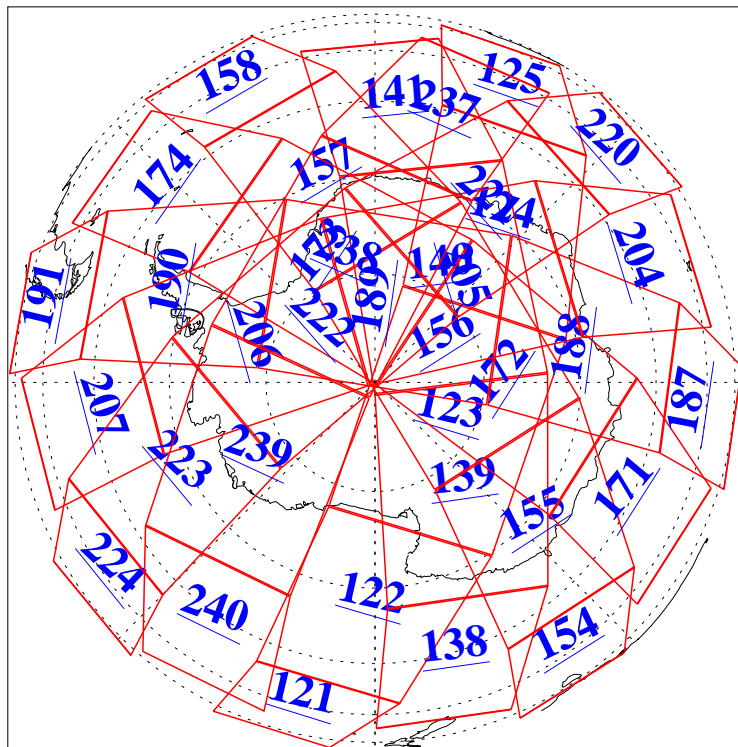

L1B Availability  
AMSU Granules: 240  
HSB Granules: 0  
AIRS Granules: 240

12 Nov 2004  
DoY 317  
Aqua Day 923  
Granules: 1 to 120

Granules: 121 to 240

Legend: AMSU Available, HSB Available, AIRS Available

L1B Availability  
AMSU Granules: 240  
HSB Granules: 0  
AIRS Granules: 240

12 Nov 2004  
DoY 317  
Aqua Day 923

Ascending Granules

Descending Granules

Legend: AMSU Available, HSB Available, AIRS Available

L1B Availability  
 AMSU Granules: 240  
 HSB Granules: 0  
 AIRS Granules: 240

12 Nov 2004  
 DoY 317  
 Aqua Day 923

Northern Hemisphere Granules

Southern Hemisphere Granules

Legend: AMSU Available, HSB Available, AIRS Available