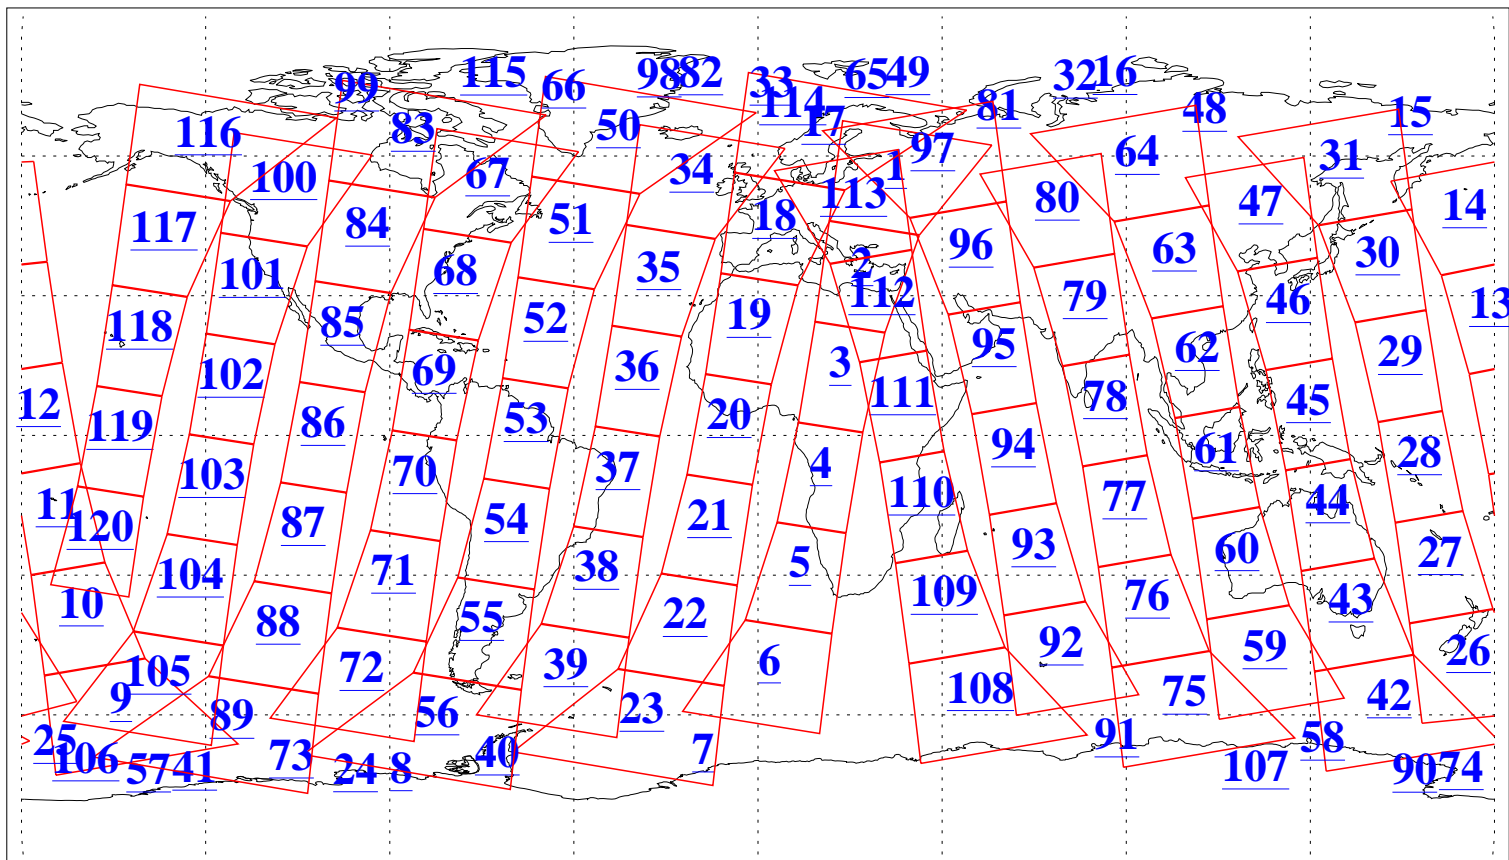

L1B Availability  
AMSU Granules: 240  
HSB Granules: 0  
AIRS Granules: 240

12 Nov 2004  
DoY 317  
Aqua Day 923  
Granules: 1 to 120

Granules: 121 to 240

Legend: AMSU Available, HSB Available, AIRS Available

L1B Availability  
AMSU Granules: 240  
HSB Granules: 0  
AIRS Granules: 240

12 Nov 2004  
DoY 317  
Aqua Day 923

Ascending Granules

Descending Granules

Legend: AMSU Available, HSB Available, AIRS Available

L1B Availability  
 AMSU Granules: 240  
 HSB Granules: 0  
 AIRS Granules: 240

12 Nov 2004  
 DoY 317  
 Aqua Day 923

Northern Hemisphere Granules

Southern Hemisphere Granules

Legend: AMSU Available, HSB Available, AIRS Available