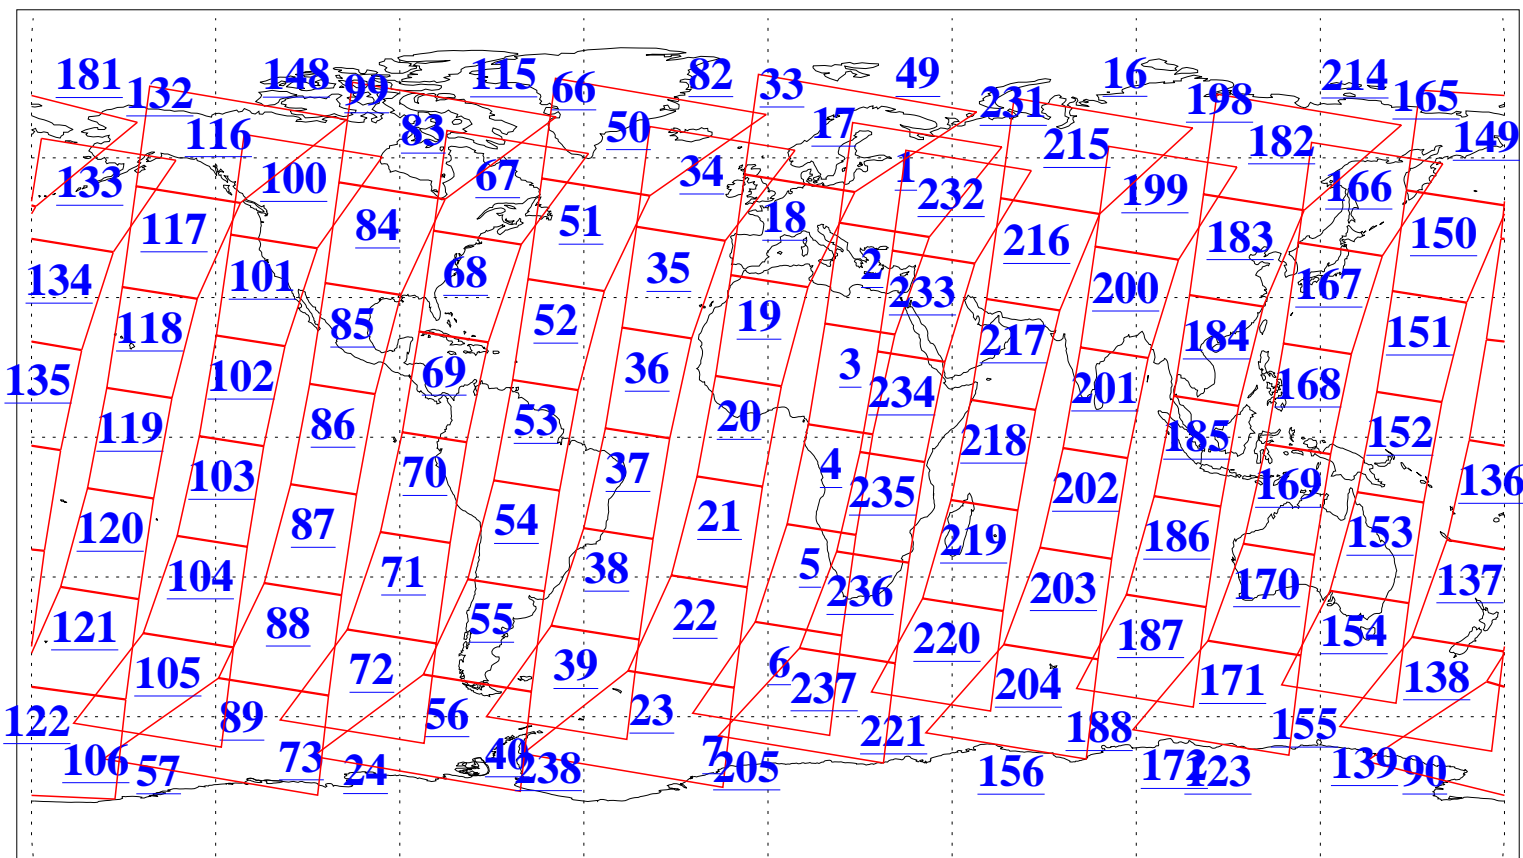

L1B Availability  
AMSU Granules: 240  
HSB Granules: 0  
AIRS Granules: 240

12 Nov 2004  
DoY 317  
Aqua Day 923  
Granules: 1 to 120

Granules: 121 to 240

Legend: AMSU Available, HSB Available, AIRS Available

L1B Availability  
AMSU Granules: 240  
HSB Granules: 0  
AIRS Granules: 240

12 Nov 2004  
DoY 317  
Aqua Day 923

Ascending Granules

Descending Granules

Legend: AMSU Available, HSB Available, AIRS Available

L1B Availability  
 AMSU Granules: 240  
 HSB Granules: 0  
 AIRS Granules: 240

12 Nov 2004  
 DoY 317  
 Aqua Day 923

Northern Hemisphere Granules

Southern Hemisphere Granules

Legend: AMSU Available, HSB Available, AIRS Available