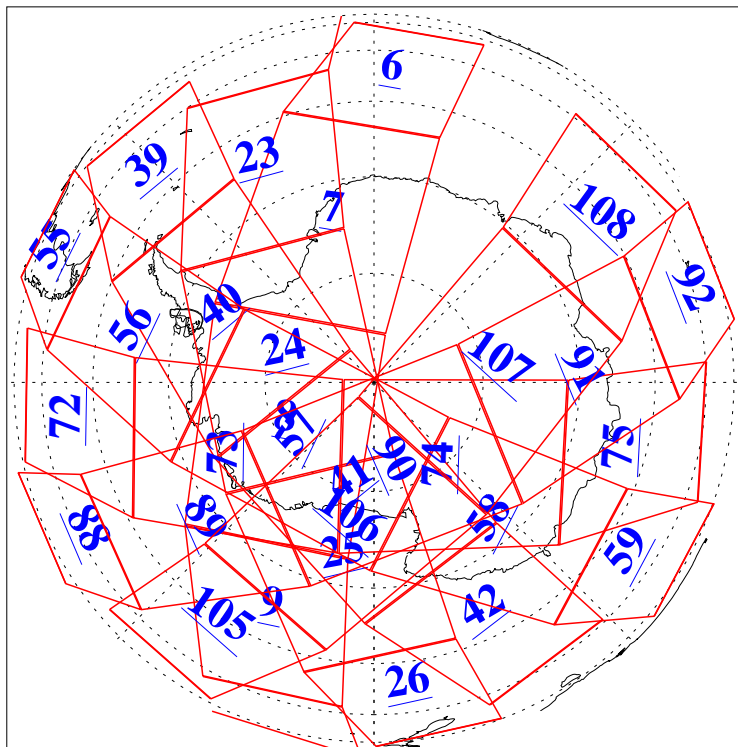

L1B Availability  
AMSU Granules: 240  
HSB Granules: 0  
AIRS Granules: 240

12 Nov 2004  
DoY 317  
Aqua Day 923  
Granules: 1 to 120

Granules: 121 to 240

Legend: AMSU Available, HSB Available, AIRS Available

L1B Availability  
AMSU Granules: 240  
HSB Granules: 0  
AIRS Granules: 240

12 Nov 2004  
DoY 317  
Aqua Day 923

Ascending Granules

Descending Granules

Legend: AMSU Available, HSB Available, AIRS Available

L1B Availability  
 AMSU Granules: 240  
 HSB Granules: 0  
 AIRS Granules: 240

12 Nov 2004  
 DoY 317  
 Aqua Day 923

Northern Hemisphere Granules

Southern Hemisphere Granules

Legend: AMSU Available, HSB Available, AIRS Available