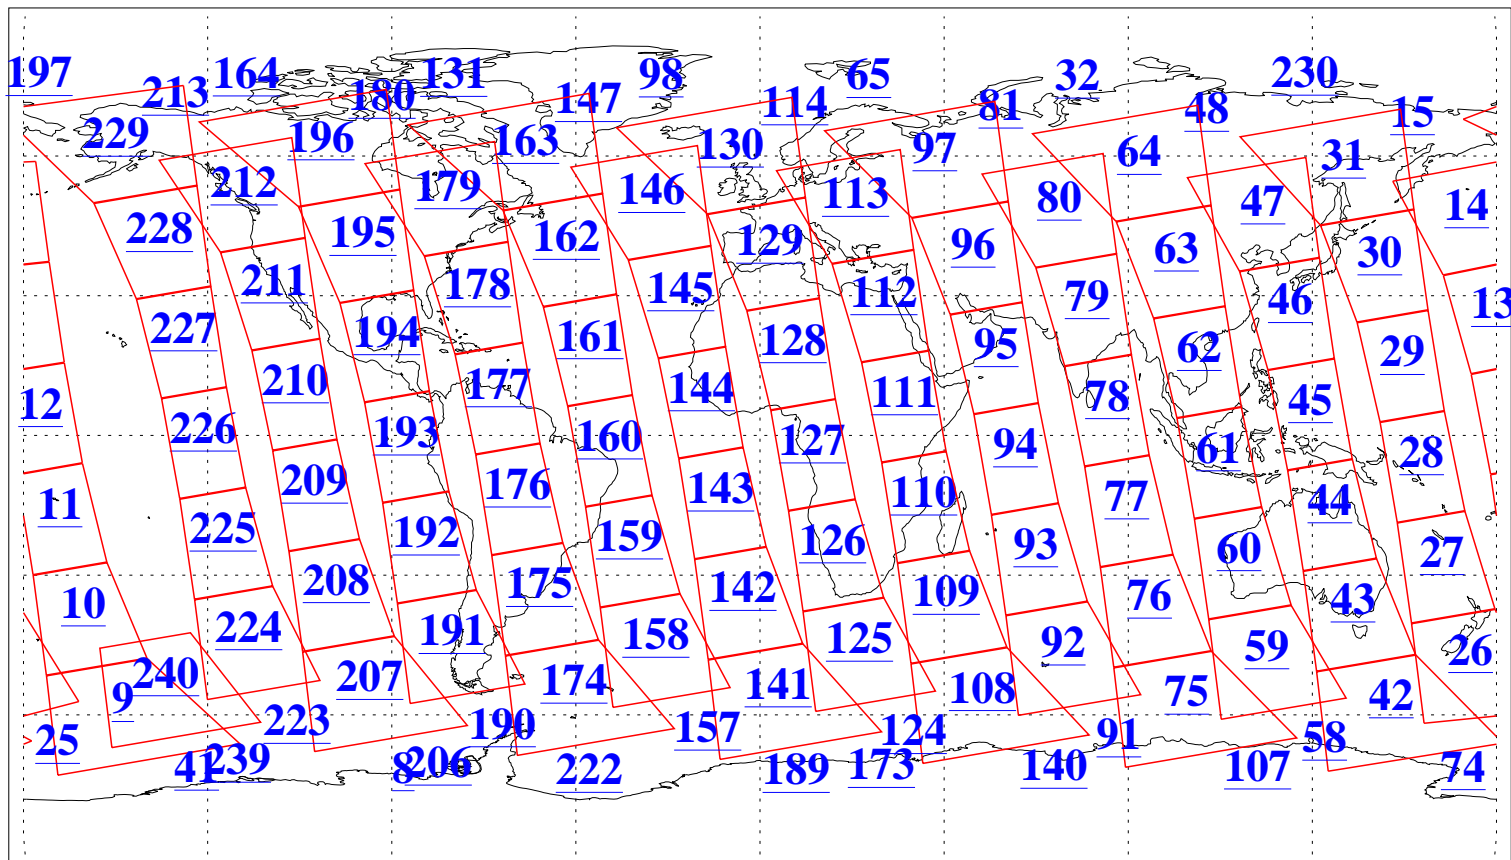

L1B Availability  
AMSU Granules: 240  
HSB Granules: 0  
AIRS Granules: 240

12 Nov 2004  
DoY 317  
Aqua Day 923  
Granules: 1 to 120

Granules: 121 to 240

Legend: AMSU Available, HSB Available, AIRS Available

L1B Availability  
AMSU Granules: 240  
HSB Granules: 0  
AIRS Granules: 240

12 Nov 2004  
DoY 317  
Aqua Day 923

Ascending Granules

Descending Granules

Legend: AMSU Available, HSB Available, AIRS Available

L1B Availability  
 AMSU Granules: 240  
 HSB Granules: 0  
 AIRS Granules: 240

12 Nov 2004  
 DoY 317  
 Aqua Day 923

Northern Hemisphere Granules

Southern Hemisphere Granules

Legend: AMSU Available, HSB Available, AIRS Available