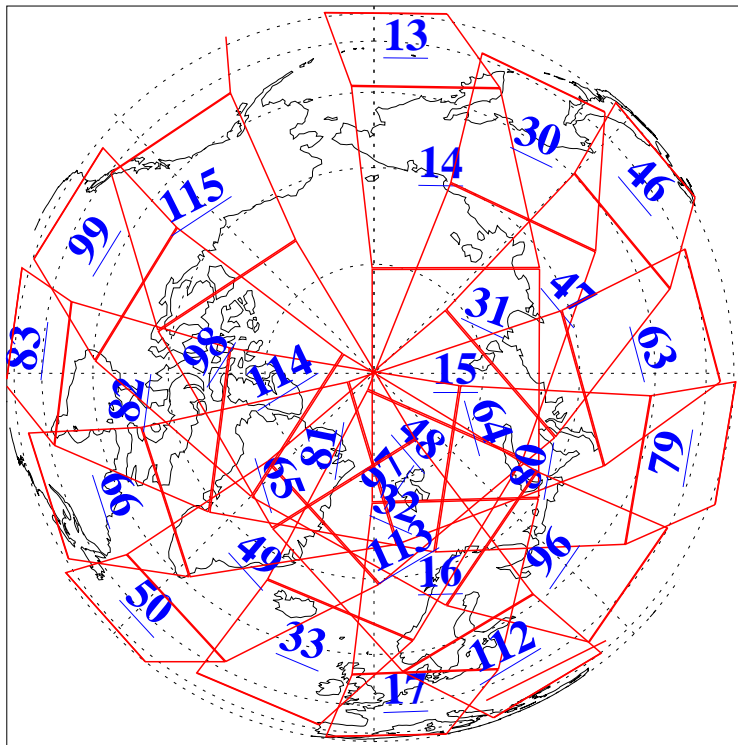

L1B Availability
AMSU Granules: 240
HSB Granules: 0
AIRS Granules: 240

5 Nov 2004
DoY 310
Aqua Day 916
Granules: 1 to 120

Granules: 121 to 240

Legend: AMSU Available, HSB Available, AIRS Available

L1B Availability
AMSU Granules: 240
HSB Granules: 0
AIRS Granules: 240

5 Nov 2004
DoY 310
Aqua Day 916

Ascending Granules

Descending Granules

Legend: AMSU Available, HSB Available, AIRS Available

L1B Availability
 AMSU Granules: 240
 HSB Granules: 0
 AIRS Granules: 240

5 Nov 2004
 DoY 310
 Aqua Day 916

Northern Hemisphere Granules

Southern Hemisphere Granules

Legend: AMSU Available, HSB Available, AIRS Available