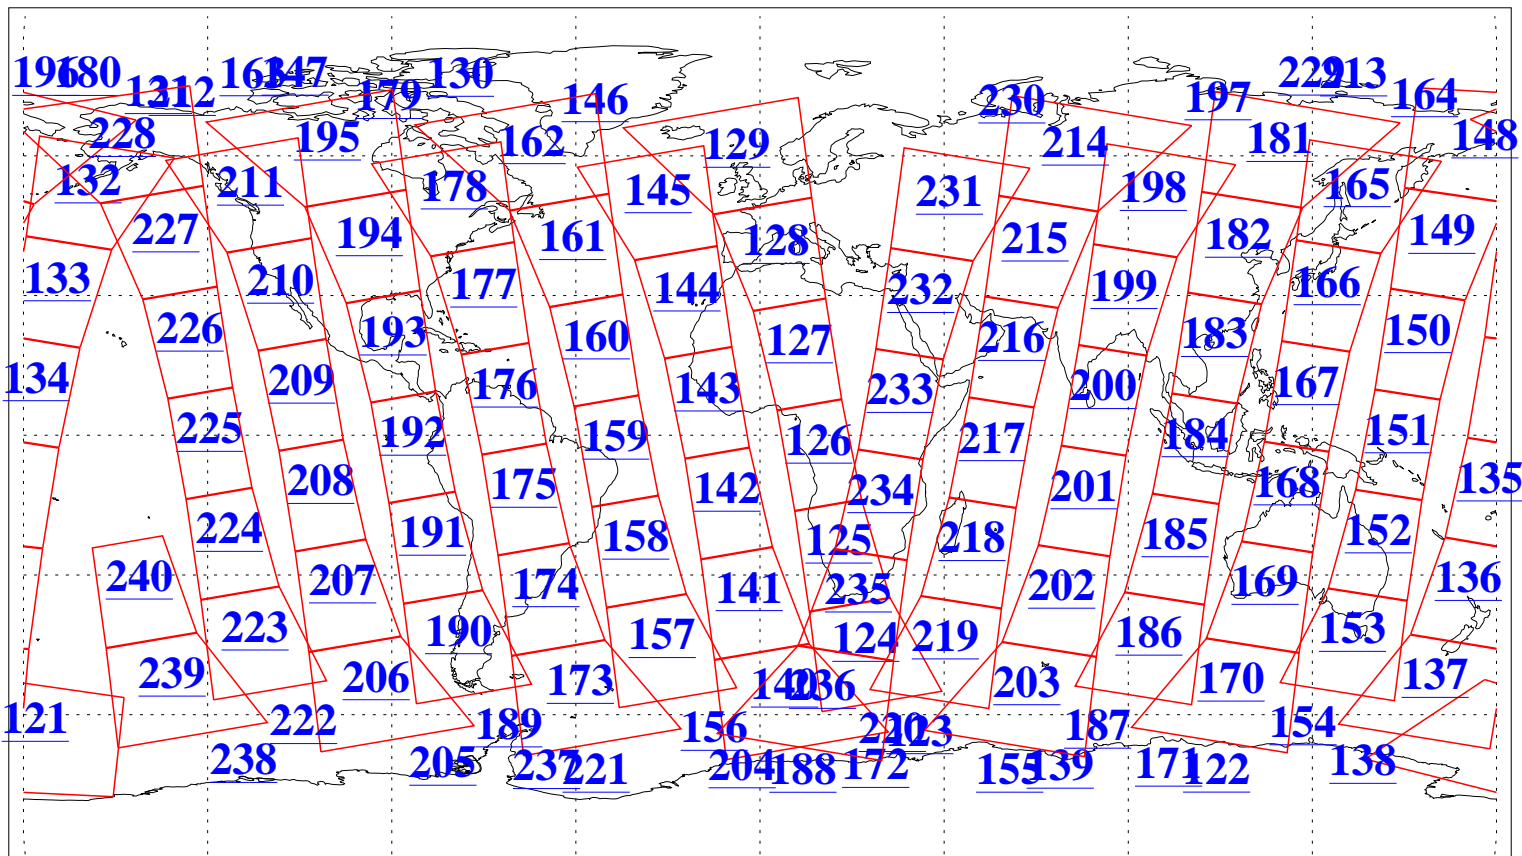

L1B Availability
AMSU Granules: 240
HSB Granules: 0
AIRS Granules: 240

5 Nov 2004
DoY 310
Aqua Day 916
Granules: 1 to 120

Granules: 121 to 240

Legend: AMSU Available, HSB Available, AIRS Available

L1B Availability
AMSU Granules: 240
HSB Granules: 0
AIRS Granules: 240

5 Nov 2004
DoY 310
Aqua Day 916

Ascending Granules

Descending Granules

Legend: AMSU Available, HSB Available, AIRS Available

L1B Availability
 AMSU Granules: 240
 HSB Granules: 0
 AIRS Granules: 240

5 Nov 2004
 DoY 310
 Aqua Day 916

Northern Hemisphere Granules

Southern Hemisphere Granules

Legend: AMSU Available, HSB Available, AIRS Available