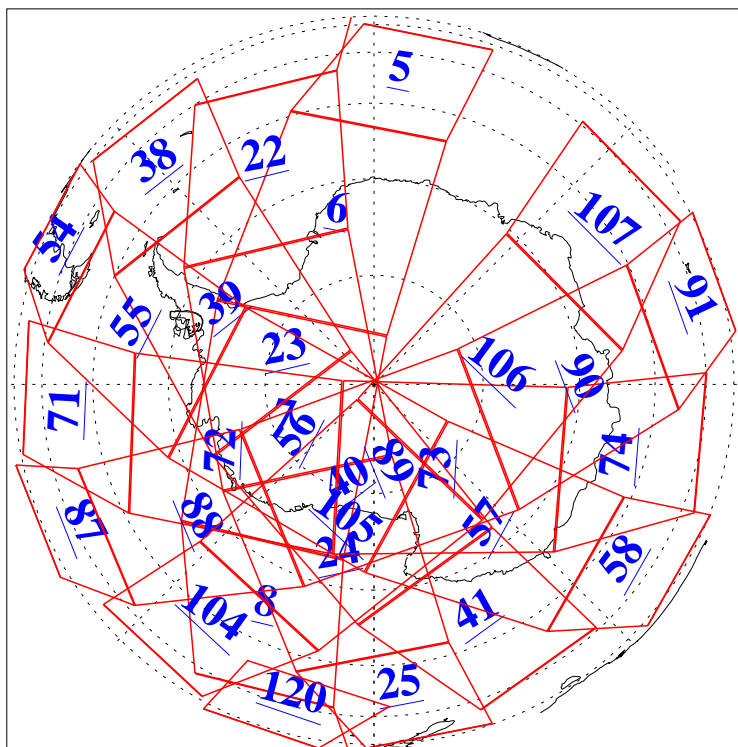

L1B Availability
AMSU Granules: 240
HSB Granules: 0
AIRS Granules: 240

5 Nov 2004
DoY 310
Aqua Day 916
Granules: 1 to 120

Granules: 121 to 240

Legend: AMSU Available, HSB Available, AIRS Available

L1B Availability
AMSU Granules: 240
HSB Granules: 0
AIRS Granules: 240

5 Nov 2004
DoY 310
Aqua Day 916

Ascending Granules

Descending Granules

Legend: AMSU Available, HSB Available, AIRS Available

L1B Availability
 AMSU Granules: 240
 HSB Granules: 0
 AIRS Granules: 240

5 Nov 2004
 DoY 310
 Aqua Day 916

Northern Hemisphere Granules

Southern Hemisphere Granules

Legend: AMSU Available, HSB Available, AIRS Available