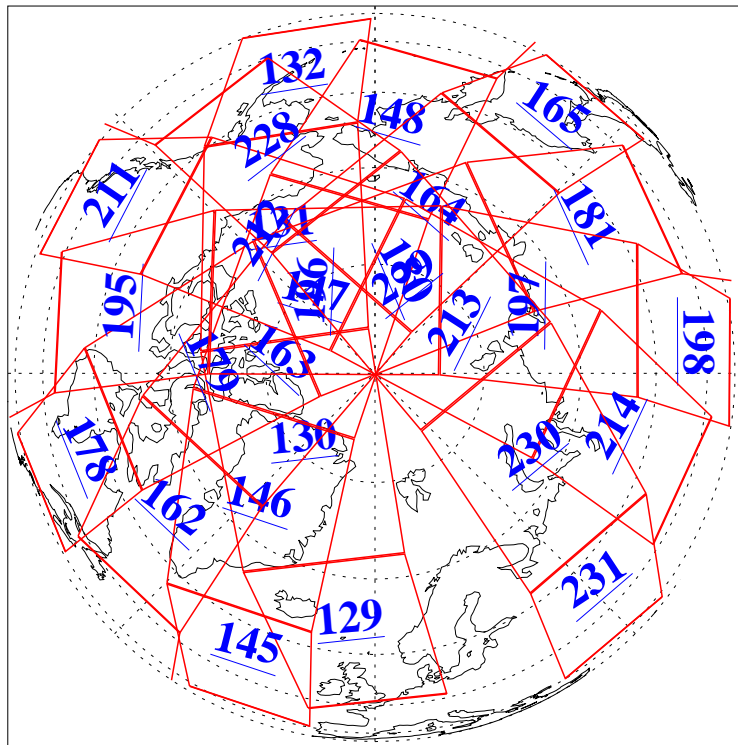

L1B Availability
AMSU Granules: 240
HSB Granules: 0
AIRS Granules: 240

5 Nov 2004
DoY 310
Aqua Day 916
Granules: 1 to 120

Granules: 121 to 240

Legend: AMSU Available, HSB Available, AIRS Available

L1B Availability
AMSU Granules: 240
HSB Granules: 0
AIRS Granules: 240

5 Nov 2004
DoY 310
Aqua Day 916

Ascending Granules

Descending Granules

Legend: AMSU Available, HSB Available, AIRS Available

L1B Availability
 AMSU Granules: 240
 HSB Granules: 0
 AIRS Granules: 240

5 Nov 2004
 DoY 310
 Aqua Day 916

Northern Hemisphere Granules

Southern Hemisphere Granules

Legend: AMSU Available, HSB Available, AIRS Available