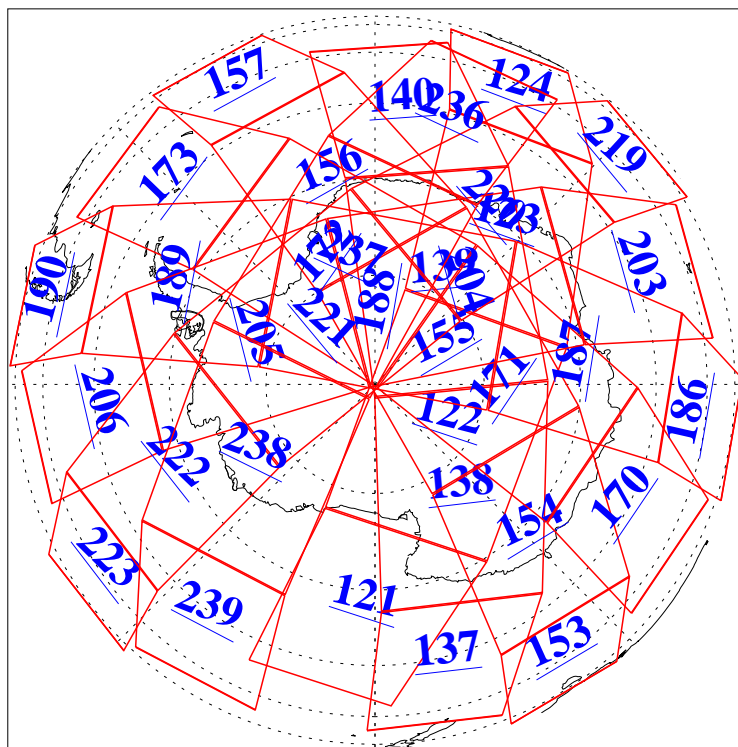

L1B Availability
AMSU Granules: 240
HSB Granules: 0
AIRS Granules: 240

5 Nov 2004
DoY 310
Aqua Day 916
Granules: 1 to 120

Granules: 121 to 240

Legend: AMSU Available, HSB Available, AIRS Available

L1B Availability
AMSU Granules: 240
HSB Granules: 0
AIRS Granules: 240

5 Nov 2004
DoY 310
Aqua Day 916

Ascending Granules

Descending Granules

Legend: AMSU Available, HSB Available, AIRS Available

L1B Availability
 AMSU Granules: 240
 HSB Granules: 0
 AIRS Granules: 240

5 Nov 2004
 DoY 310
 Aqua Day 916

Northern Hemisphere Granules

Southern Hemisphere Granules

Legend: AMSU Available, HSB Available, AIRS Available