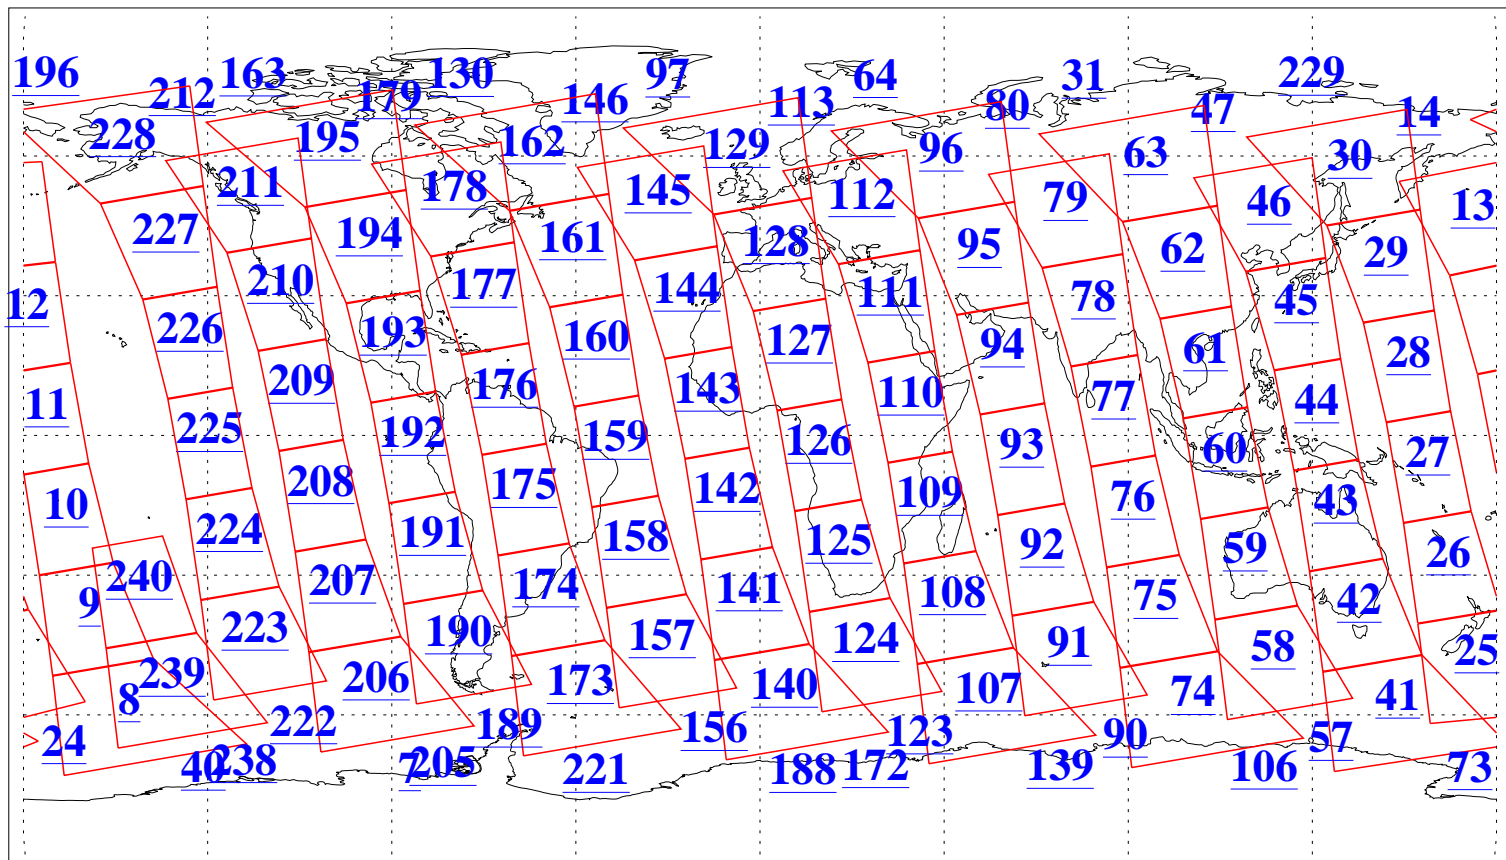

L1B Availability
AMSU Granules: 240
HSB Granules: 0
AIRS Granules: 240

5 Nov 2004
DoY 310
Aqua Day 916
Granules: 1 to 120

Granules: 121 to 240

Legend: AMSU Available, HSB Available, AIRS Available

L1B Availability
AMSU Granules: 240
HSB Granules: 0
AIRS Granules: 240

5 Nov 2004
DoY 310
Aqua Day 916

Ascending Granules

Descending Granules

Legend: AMSU Available, HSB Available, AIRS Available

L1B Availability
 AMSU Granules: 240
 HSB Granules: 0
 AIRS Granules: 240

5 Nov 2004
 DoY 310
 Aqua Day 916

Northern Hemisphere Granules

Southern Hemisphere Granules

Legend: AMSU Available, HSB Available, AIRS Available