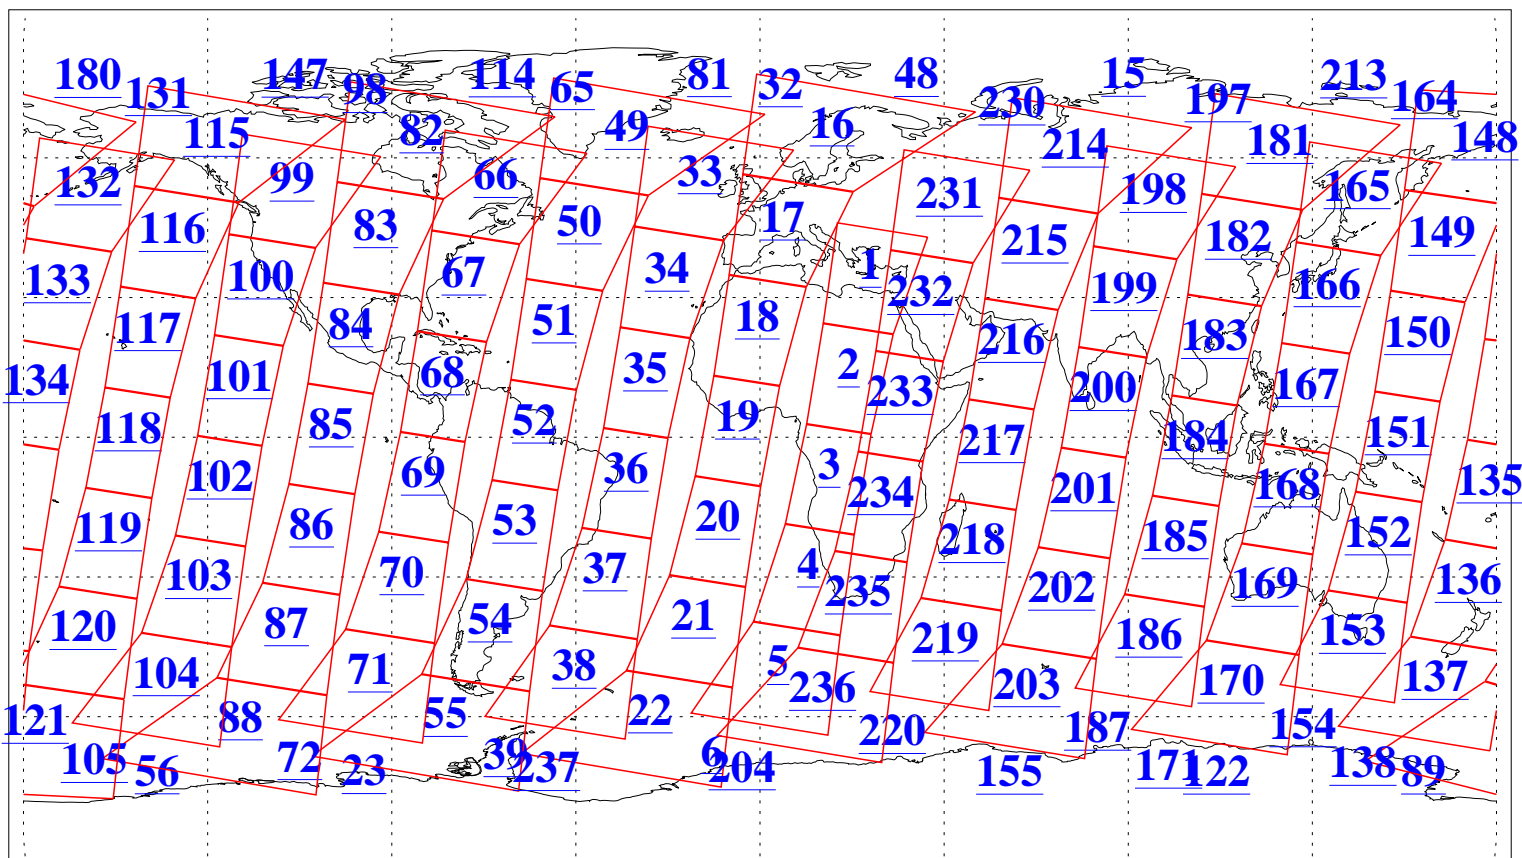

L1B Availability
AMSU Granules: 240
HSB Granules: 0
AIRS Granules: 240

5 Nov 2004
DoY 310
Aqua Day 916
Granules: 1 to 120

Granules: 121 to 240

Legend: AMSU Available, HSB Available, AIRS Available

L1B Availability
AMSU Granules: 240
HSB Granules: 0
AIRS Granules: 240

5 Nov 2004
DoY 310
Aqua Day 916

Ascending Granules

Descending Granules

Legend: AMSU Available, HSB Available, AIRS Available

L1B Availability
 AMSU Granules: 240
 HSB Granules: 0
 AIRS Granules: 240

5 Nov 2004
 DoY 310
 Aqua Day 916

Northern Hemisphere Granules

Southern Hemisphere Granules

Legend: AMSU Available, HSB Available, AIRS Available