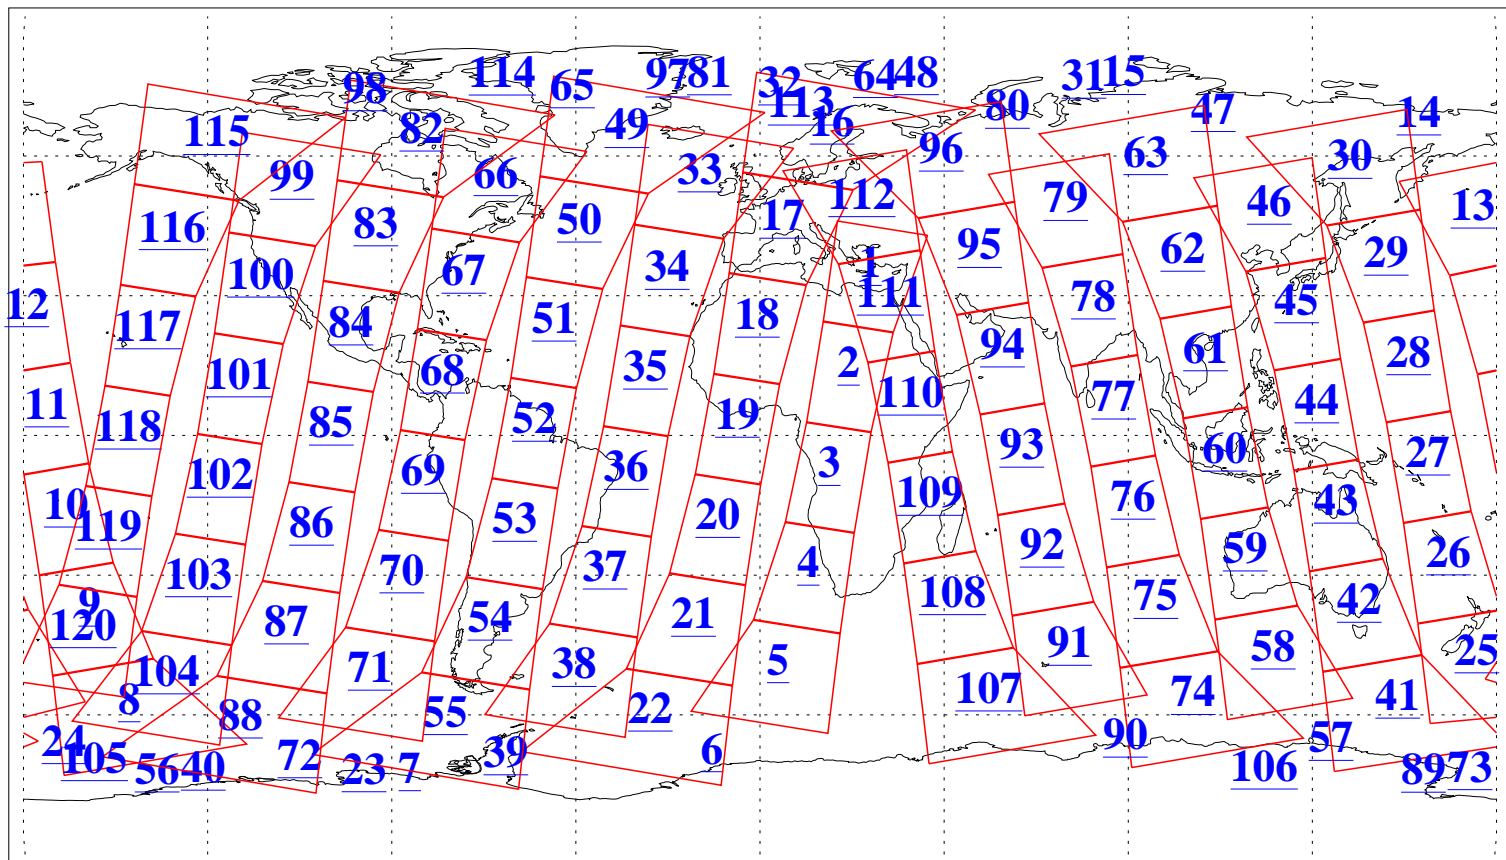

L1B Availability
AMSU Granules: 240
HSB Granules: 0
AIRS Granules: 240

5 Nov 2004
DoY 310
Aqua Day 916
Granules: 1 to 120

Granules: 121 to 240

Legend: AMSU Available, HSB Available, AIRS Available

L1B Availability
AMSU Granules: 240
HSB Granules: 0
AIRS Granules: 240

5 Nov 2004
DoY 310
Aqua Day 916

Ascending Granules

Descending Granules

Legend: AMSU Available, HSB Available, AIRS Available

L1B Availability
 AMSU Granules: 240
 HSB Granules: 0
 AIRS Granules: 240

5 Nov 2004
 DoY 310
 Aqua Day 916

Northern Hemisphere Granules

Southern Hemisphere Granules

Legend: AMSU Available, HSB Available, AIRS Available