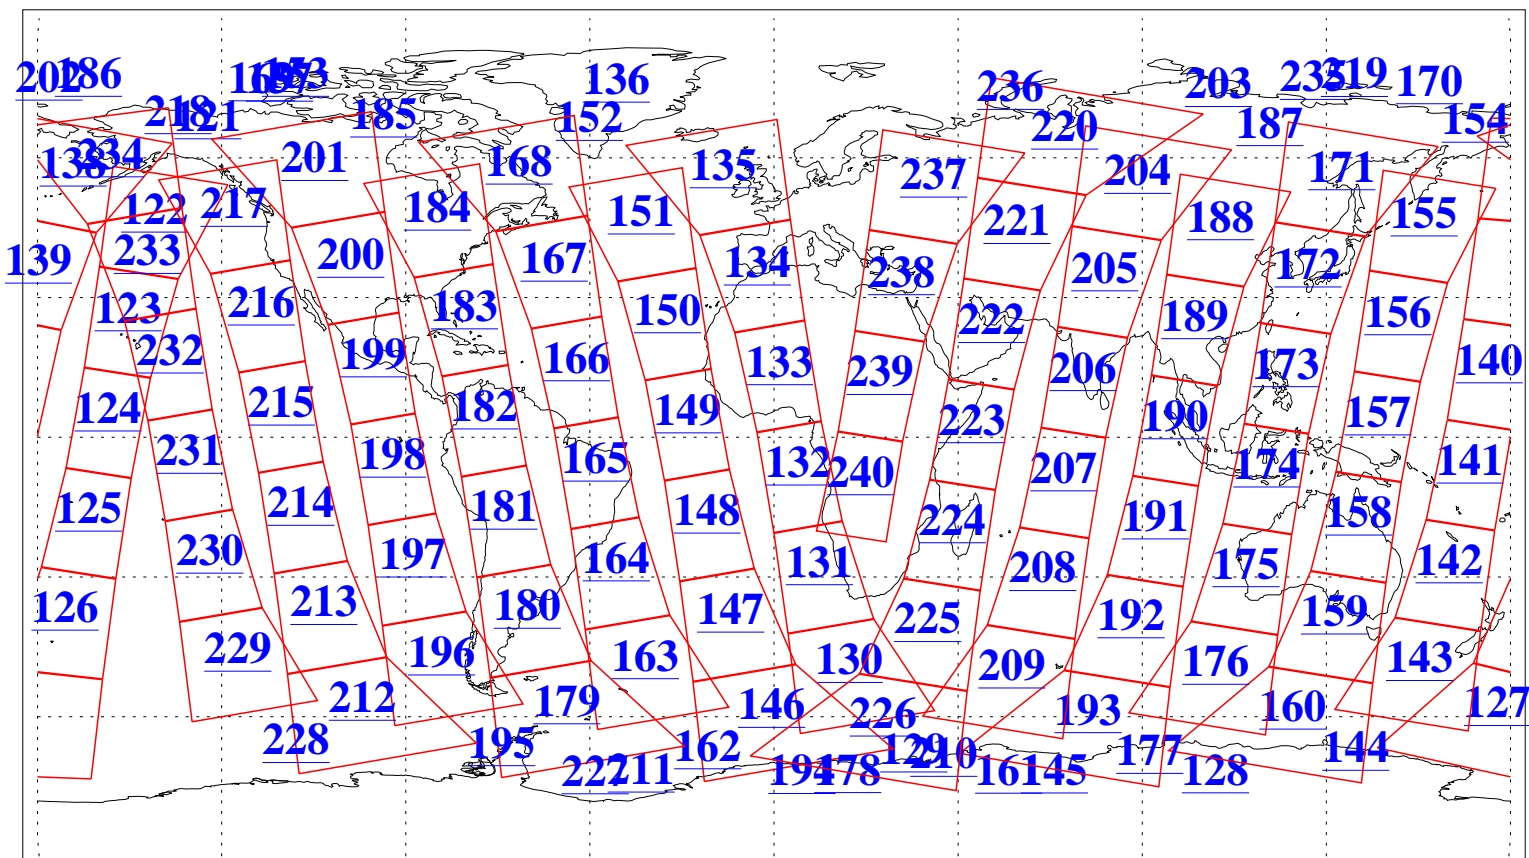

L1B Availability  
AMSU Granules: 240  
HSB Granules: 0  
AIRS Granules: 240

30 Oct 2004  
DoY 304  
Aqua Day 910  
Granules: 1 to 120

Granules: 121 to 240

Legend: AMSU Available, HSB Available, AIRS Available

L1B Availability  
AMSU Granules: 240  
HSB Granules: 0  
AIRS Granules: 240

30 Oct 2004  
DoY 304  
Aqua Day 910

Ascending Granules

Descending Granules

Legend: AMSU Available, HSB Available, AIRS Available

L1B Availability  
 AMSU Granules: 240  
 HSB Granules: 0  
 AIRS Granules: 240

30 Oct 2004  
 DoY 304  
 Aqua Day 910

Northern Hemisphere Granules

Southern Hemisphere Granules

Legend: AMSU Available, HSB Available, AIRS Available