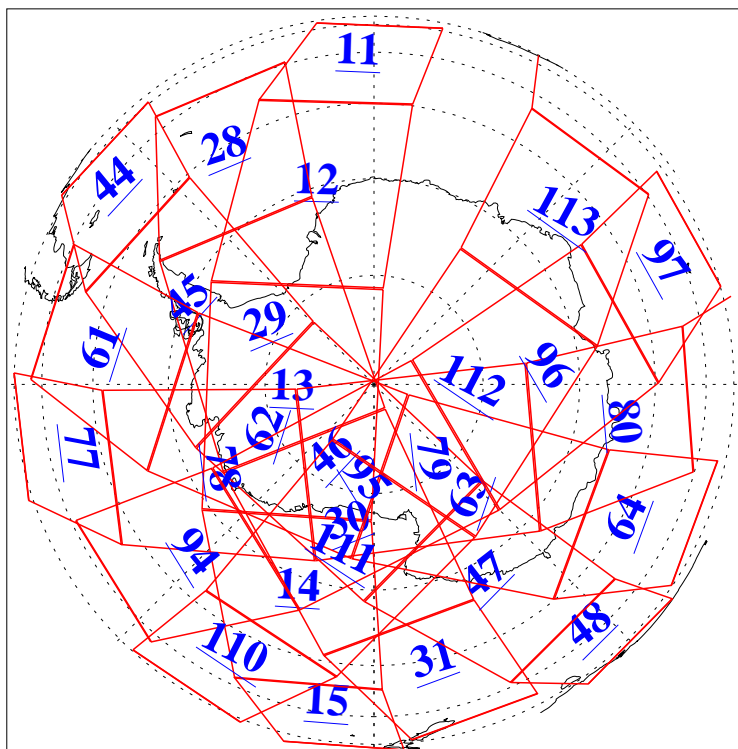

L1B Availability  
AMSU Granules: 240  
HSB Granules: 0  
AIRS Granules: 240

30 Oct 2004  
DoY 304  
Aqua Day 910  
Granules: 1 to 120

Granules: 121 to 240

Legend: AMSU Available, HSB Available, AIRS Available

L1B Availability  
AMSU Granules: 240  
HSB Granules: 0  
AIRS Granules: 240

30 Oct 2004  
DoY 304  
Aqua Day 910

Ascending Granules

Descending Granules

Legend: AMSU Available, HSB Available, AIRS Available

L1B Availability  
 AMSU Granules: 240  
 HSB Granules: 0  
 AIRS Granules: 240

30 Oct 2004  
 DoY 304  
 Aqua Day 910

Northern Hemisphere Granules

Southern Hemisphere Granules

Legend: AMSU Available, HSB Available, AIRS Available