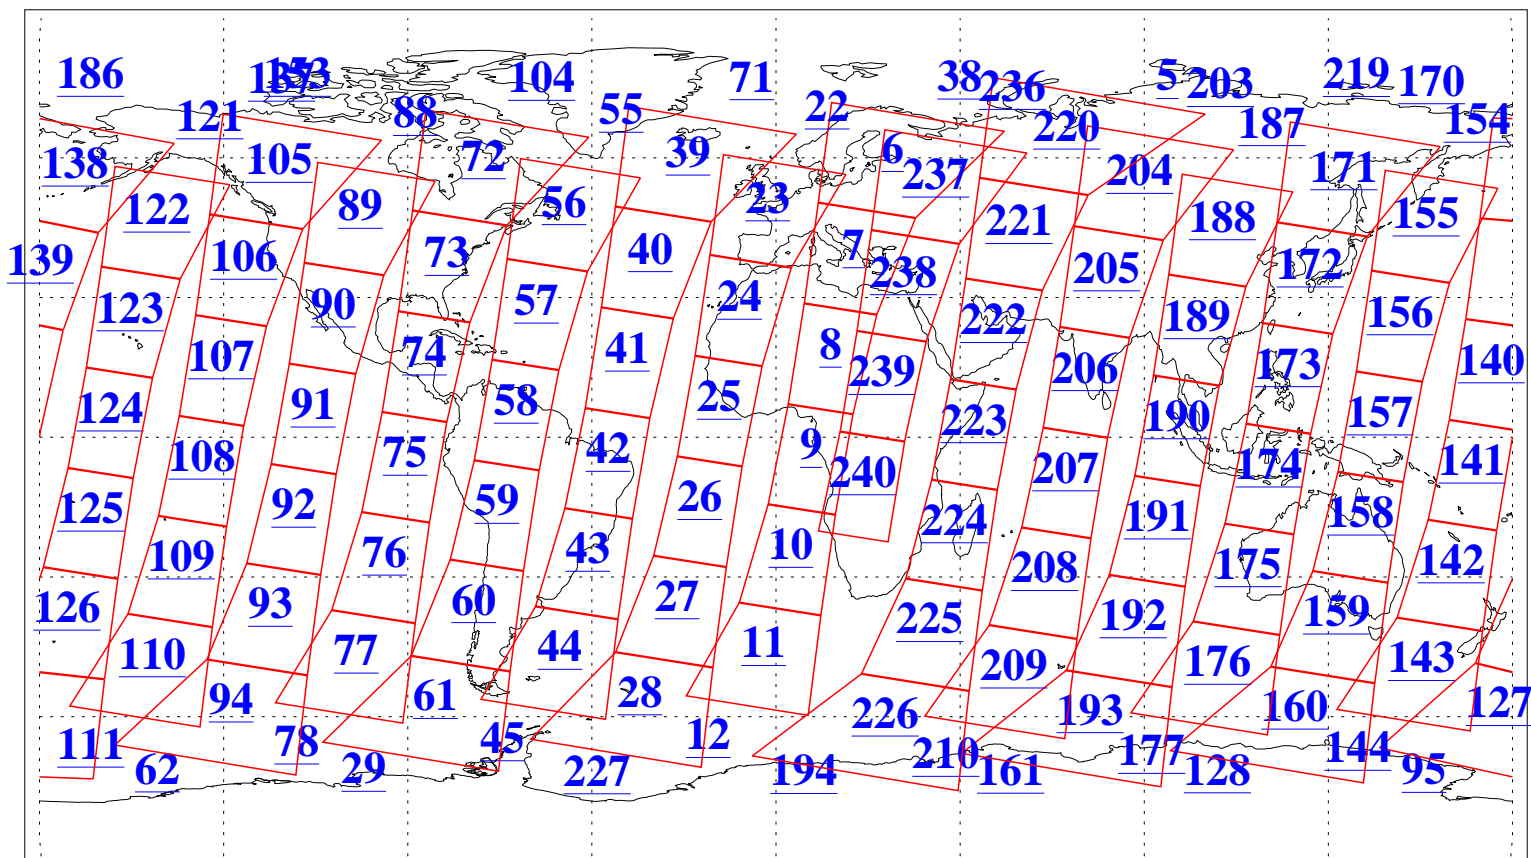

L1B Availability  
AMSU Granules: 240  
HSB Granules: 0  
AIRS Granules: 240

30 Oct 2004  
DoY 304  
Aqua Day 910  
Granules: 1 to 120

Granules: 121 to 240

Legend: AMSU Available, HSB Available, AIRS Available

L1B Availability  
AMSU Granules: 240  
HSB Granules: 0  
AIRS Granules: 240

30 Oct 2004  
DoY 304  
Aqua Day 910

Ascending Granules

Descending Granules

Legend: AMSU Available, HSB Available, AIRS Available

L1B Availability  
 AMSU Granules: 240  
 HSB Granules: 0  
 AIRS Granules: 240

30 Oct 2004  
 DoY 304  
 Aqua Day 910

Northern Hemisphere Granules

Southern Hemisphere Granules

Legend: AMSU Available, HSB Available, AIRS Available