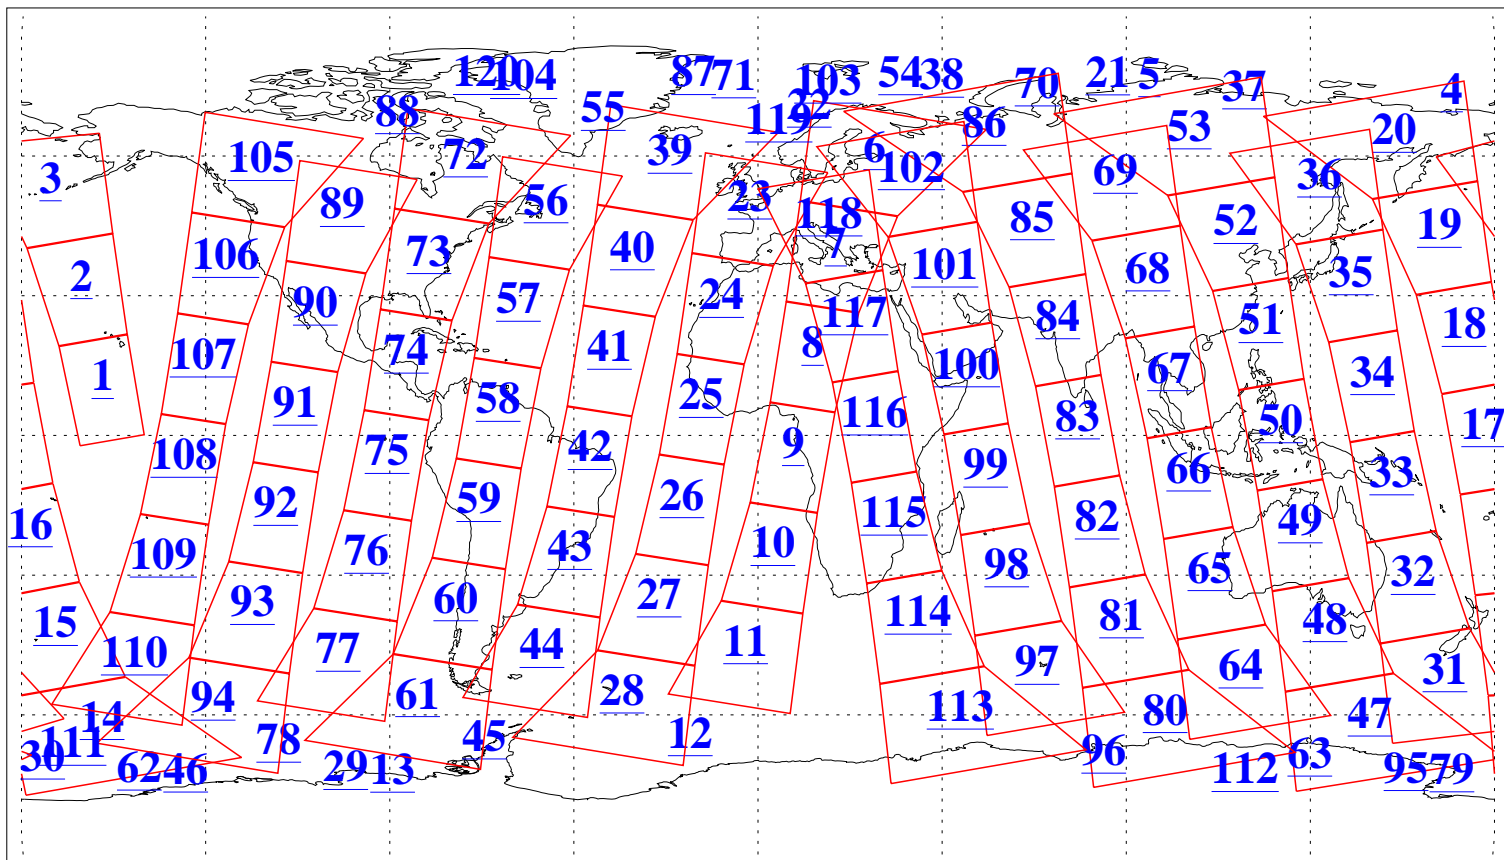

L1B Availability  
AMSU Granules: 240  
HSB Granules: 0  
AIRS Granules: 240

30 Oct 2004  
DoY 304  
Aqua Day 910  
Granules: 1 to 120

Granules: 121 to 240

Legend: AMSU Available, HSB Available, AIRS Available

L1B Availability  
AMSU Granules: 240  
HSB Granules: 0  
AIRS Granules: 240

30 Oct 2004  
DoY 304  
Aqua Day 910

Ascending Granules

Descending Granules

Legend: AMSU Available, HSB Available, AIRS Available

L1B Availability  
 AMSU Granules: 240  
 HSB Granules: 0  
 AIRS Granules: 240

30 Oct 2004  
 DoY 304  
 Aqua Day 910

Northern Hemisphere Granules

Southern Hemisphere Granules

Legend: AMSU Available, HSB Available, AIRS Available