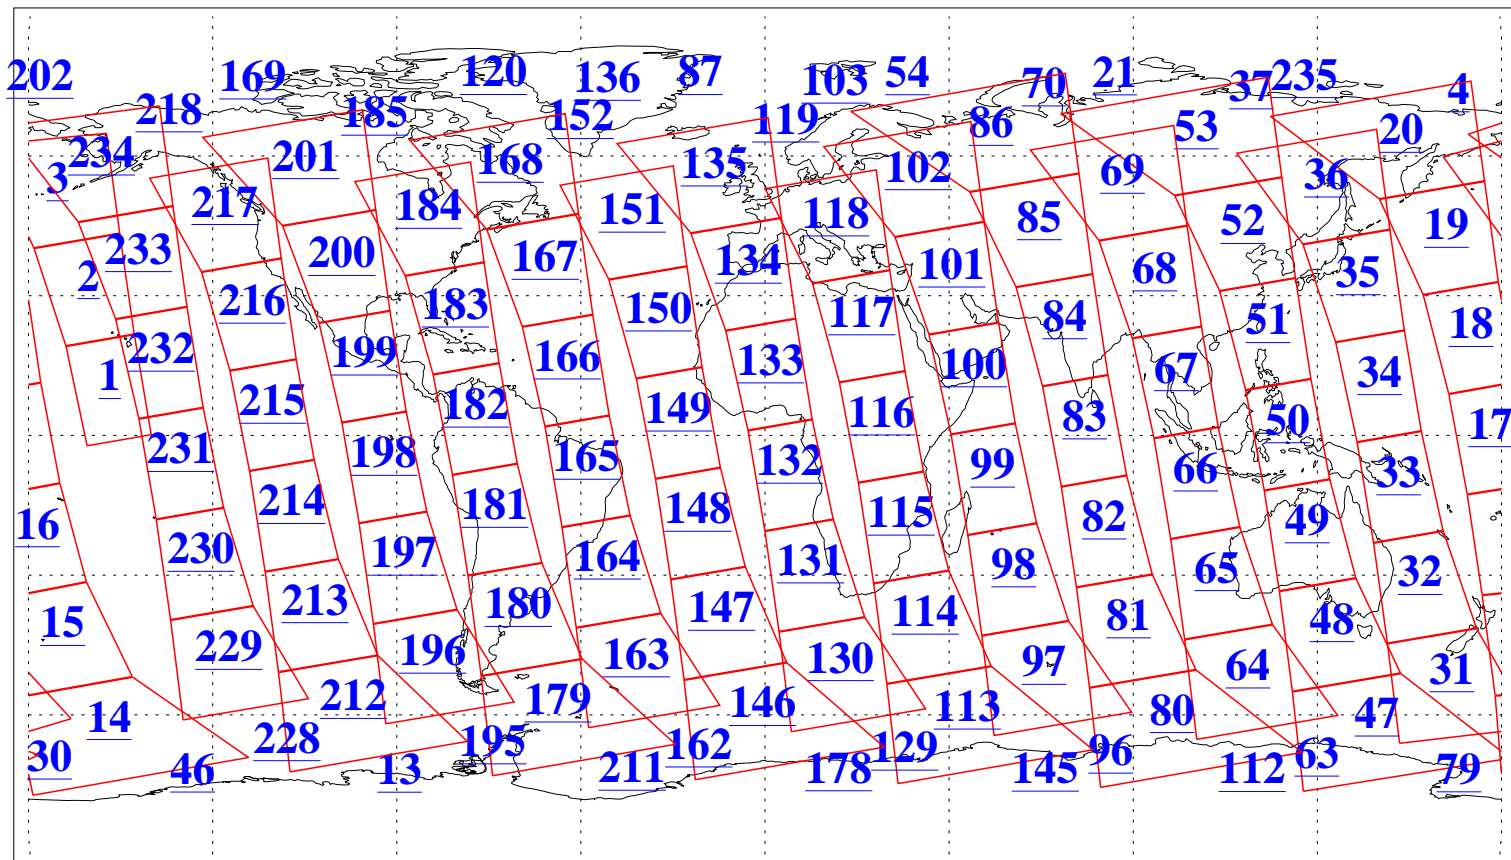

L1B Availability  
AMSU Granules: 240  
HSB Granules: 0  
AIRS Granules: 240

30 Oct 2004  
DoY 304  
Aqua Day 910  
Granules: 1 to 120

Granules: 121 to 240

Legend: AMSU Available, HSB Available, AIRS Available

L1B Availability  
AMSU Granules: 240  
HSB Granules: 0  
AIRS Granules: 240

30 Oct 2004  
DoY 304  
Aqua Day 910

Ascending Granules

Descending Granules

Legend: AMSU Available, HSB Available, AIRS Available

L1B Availability  
 AMSU Granules: 240  
 HSB Granules: 0  
 AIRS Granules: 240

30 Oct 2004  
 DoY 304  
 Aqua Day 910

Northern Hemisphere Granules

Southern Hemisphere Granules

Legend: AMSU Available, HSB Available, AIRS Available