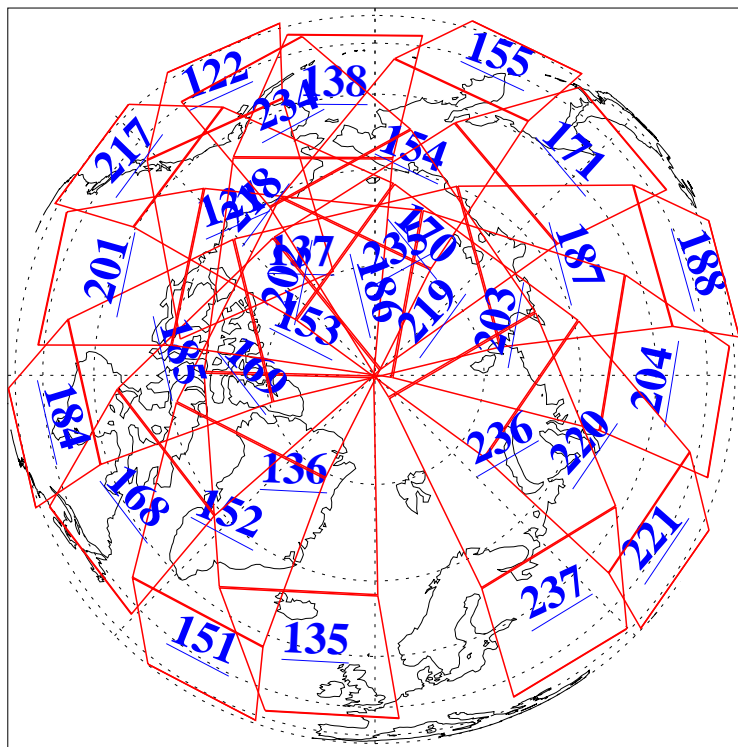

L1B Availability  
AMSU Granules: 240  
HSB Granules: 0  
AIRS Granules: 240

30 Oct 2004  
DoY 304  
Aqua Day 910  
Granules: 1 to 120

Granules: 121 to 240

Legend: AMSU Available, HSB Available, AIRS Available

L1B Availability  
AMSU Granules: 240  
HSB Granules: 0  
AIRS Granules: 240

30 Oct 2004  
DoY 304  
Aqua Day 910

Ascending Granules

Descending Granules

Legend: AMSU Available, HSB Available, AIRS Available

L1B Availability  
 AMSU Granules: 240  
 HSB Granules: 0  
 AIRS Granules: 240

30 Oct 2004  
 DoY 304  
 Aqua Day 910

Northern Hemisphere Granules

Southern Hemisphere Granules

Legend: AMSU Available, HSB Available, AIRS Available