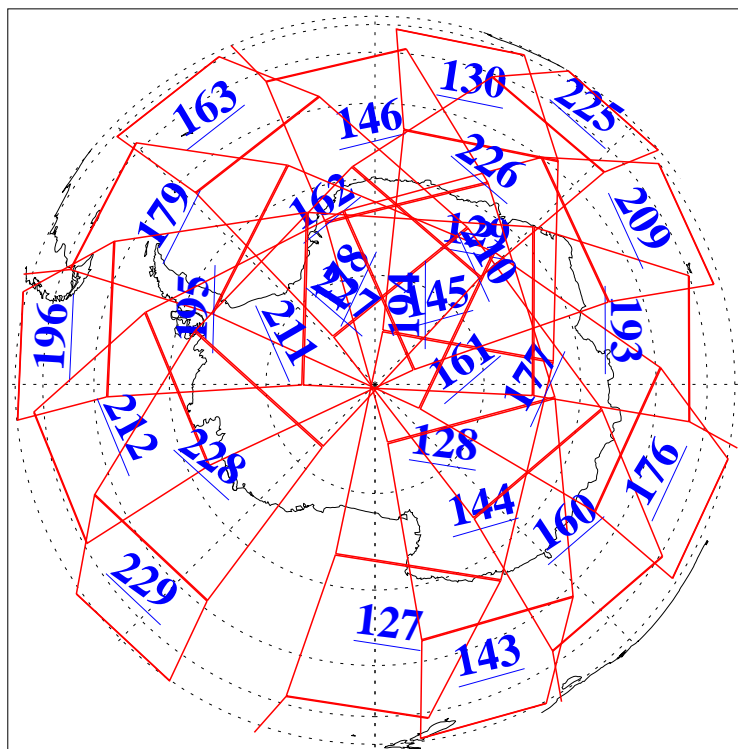

L1B Availability  
AMSU Granules: 240  
HSB Granules: 0  
AIRS Granules: 240

30 Oct 2004  
DoY 304  
Aqua Day 910  
Granules: 1 to 120

Granules: 121 to 240

Legend: AMSU Available, HSB Available, AIRS Available

L1B Availability  
AMSU Granules: 240  
HSB Granules: 0  
AIRS Granules: 240

30 Oct 2004  
DoY 304  
Aqua Day 910

Ascending Granules

Descending Granules

Legend: AMSU Available, HSB Available, AIRS Available

L1B Availability  
 AMSU Granules: 240  
 HSB Granules: 0  
 AIRS Granules: 240

30 Oct 2004  
 DoY 304  
 Aqua Day 910

Northern Hemisphere Granules

Southern Hemisphere Granules

Legend: AMSU Available, HSB Available, AIRS Available