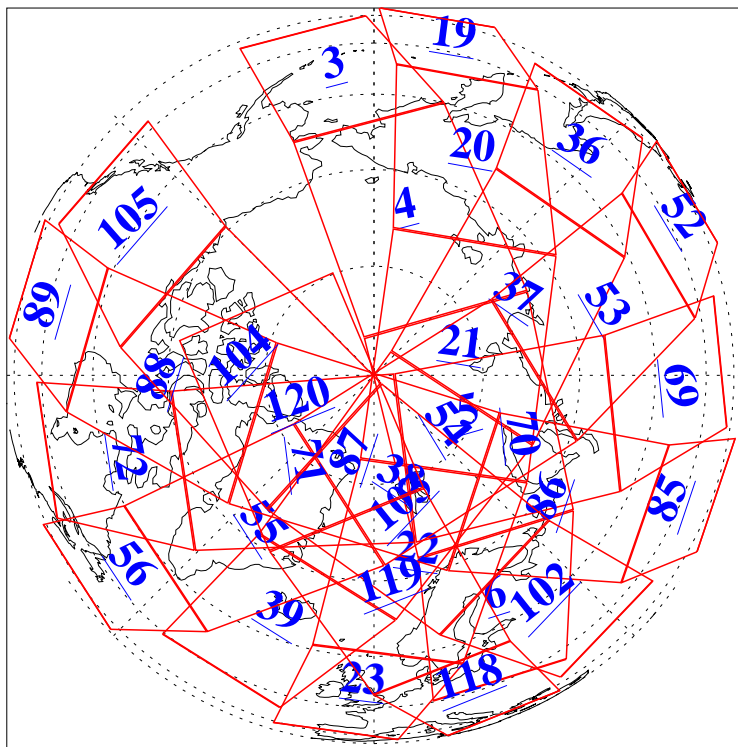

L1B Availability  
AMSU Granules: 240  
HSB Granules: 0  
AIRS Granules: 240

30 Oct 2004  
DoY 304  
Aqua Day 910  
Granules: 1 to 120

Granules: 121 to 240

Legend: AMSU Available, HSB Available, AIRS Available

L1B Availability  
AMSU Granules: 240  
HSB Granules: 0  
AIRS Granules: 240

30 Oct 2004  
DoY 304  
Aqua Day 910

Ascending Granules

Descending Granules

Legend: AMSU Available, HSB Available, AIRS Available

L1B Availability  
 AMSU Granules: 240  
 HSB Granules: 0  
 AIRS Granules: 240

30 Oct 2004  
 DoY 304  
 Aqua Day 910

Northern Hemisphere Granules

Southern Hemisphere Granules

Legend: AMSU Available, HSB Available, AIRS Available