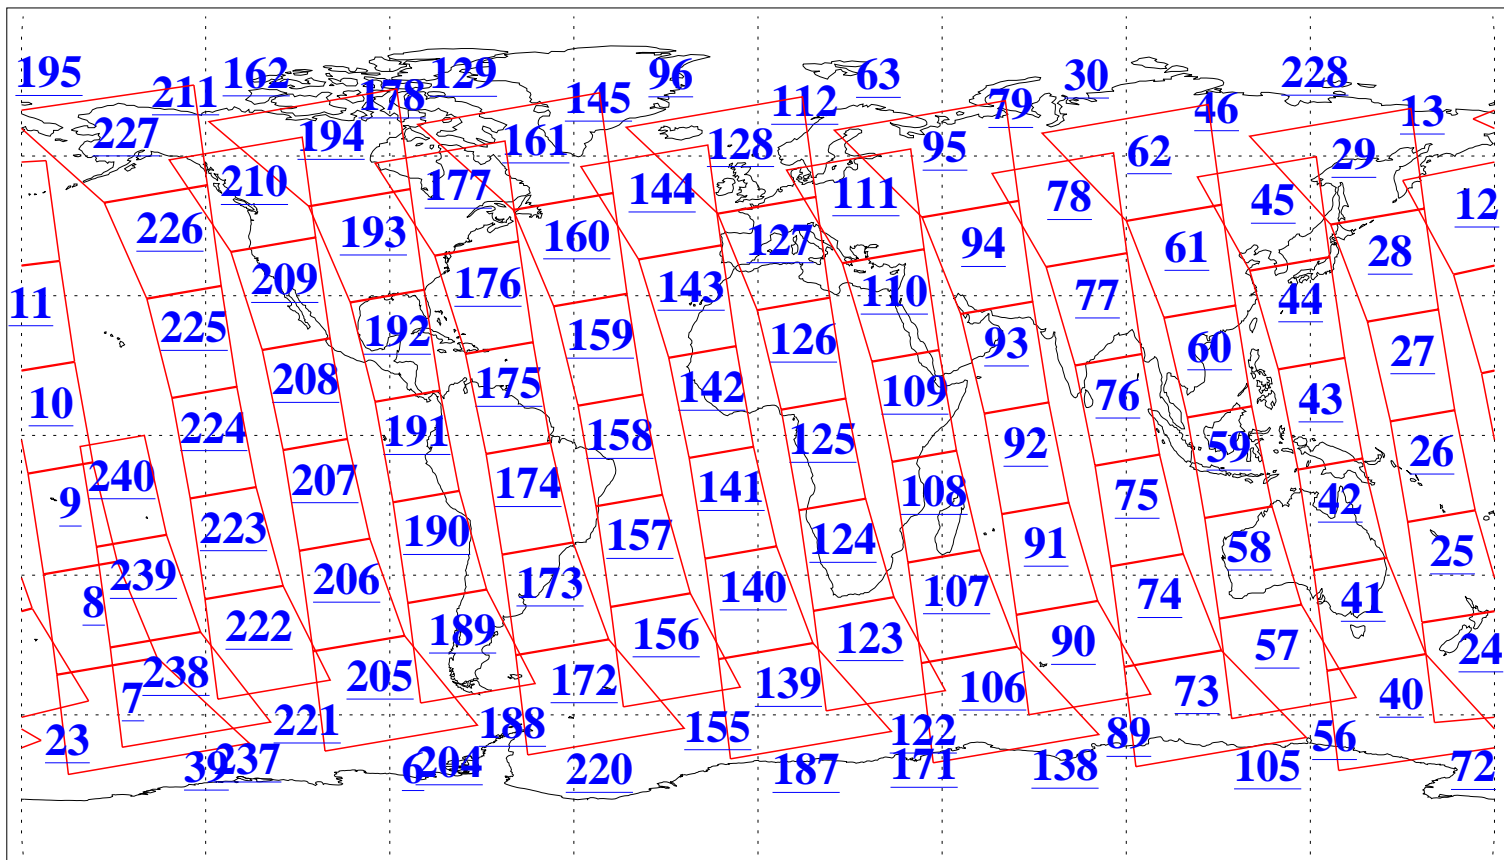

L1B Availability  
AMSU Granules: 240  
HSB Granules: 0  
AIRS Granules: 240

29 Oct 2004  
DoY 303  
Aqua Day 909  
Granules: 1 to 120

Granules: 121 to 240

Legend: AMSU Available, HSB Available, AIRS Available

L1B Availability  
AMSU Granules: 240  
HSB Granules: 0  
AIRS Granules: 240

29 Oct 2004  
DoY 303  
Aqua Day 909

Ascending Granules

Descending Granules

Legend: AMSU Available, HSB Available, AIRS Available

L1B Availability  
 AMSU Granules: 240  
 HSB Granules: 0  
 AIRS Granules: 240

29 Oct 2004  
 DoY 303  
 Aqua Day 909

Northern Hemisphere Granules

Southern Hemisphere Granules

Legend: AMSU Available, HSB Available, AIRS Available