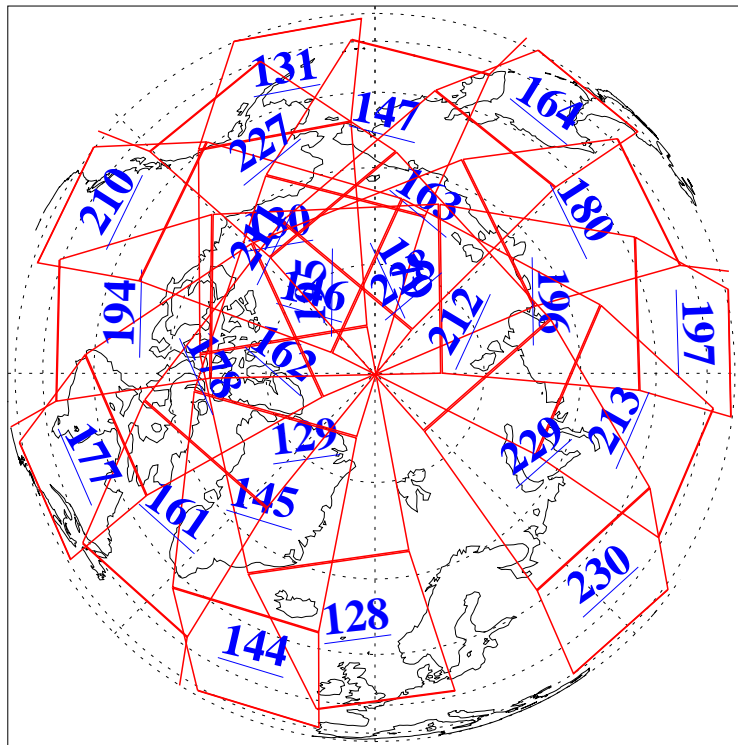

L1B Availability  
AMSU Granules: 240  
HSB Granules: 0  
AIRS Granules: 240

29 Oct 2004  
DoY 303  
Aqua Day 909  
Granules: 1 to 120

Granules: 121 to 240

Legend: AMSU Available, HSB Available, AIRS Available

L1B Availability  
AMSU Granules: 240  
HSB Granules: 0  
AIRS Granules: 240

29 Oct 2004  
DoY 303  
Aqua Day 909

Ascending Granules

Descending Granules

Legend: AMSU Available, HSB Available, AIRS Available

L1B Availability  
 AMSU Granules: 240  
 HSB Granules: 0  
 AIRS Granules: 240

29 Oct 2004  
 DoY 303  
 Aqua Day 909

Northern Hemisphere Granules

Southern Hemisphere Granules

Legend: AMSU Available, HSB Available, AIRS Available