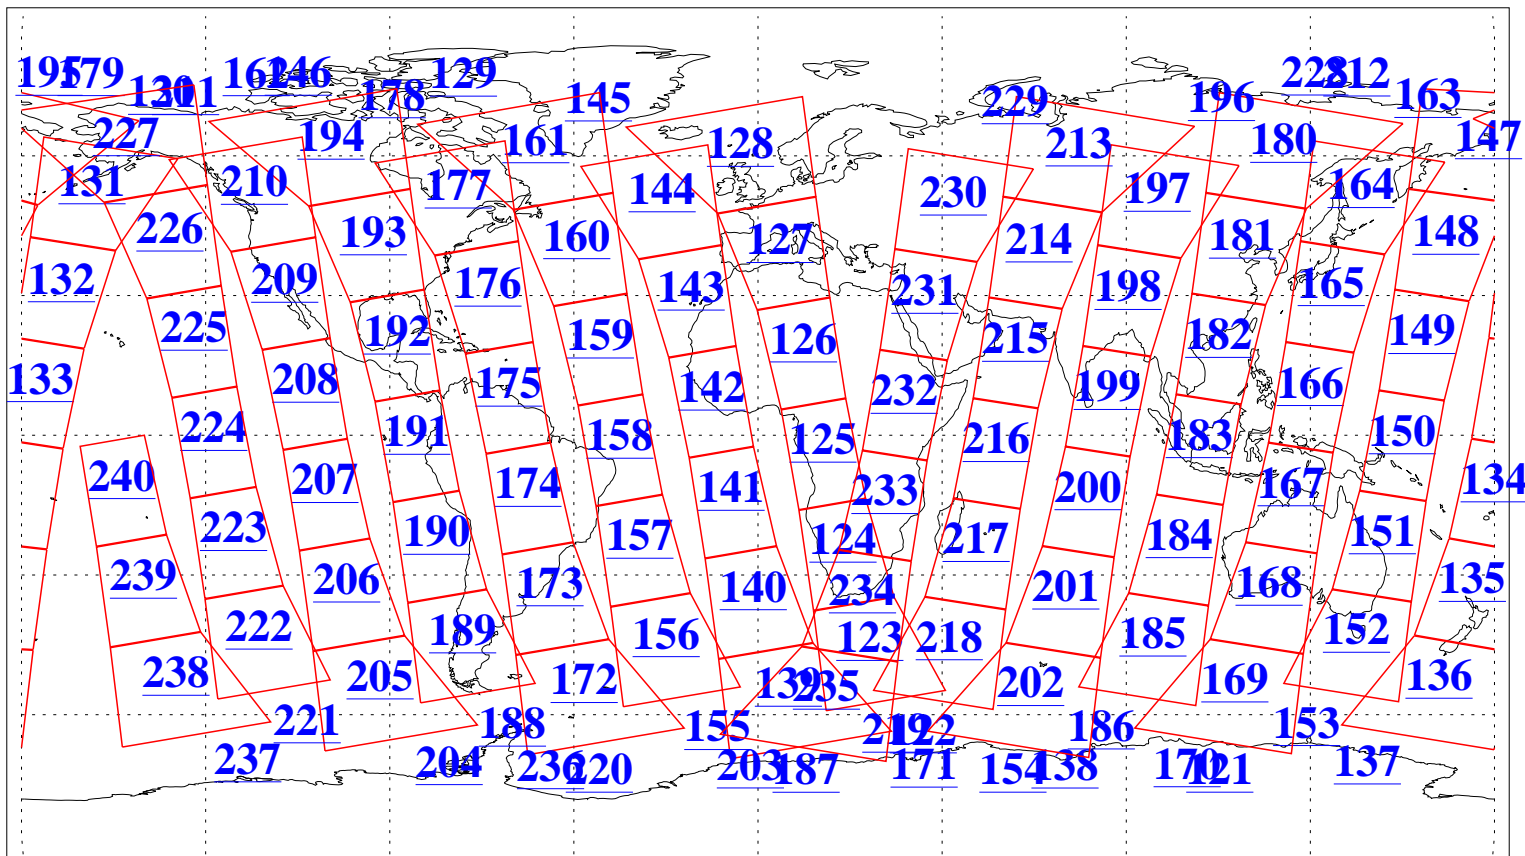

L1B Availability  
AMSU Granules: 240  
HSB Granules: 0  
AIRS Granules: 240

29 Oct 2004  
DoY 303  
Aqua Day 909  
Granules: 1 to 120

Granules: 121 to 240

Legend: AMSU Available, HSB Available, AIRS Available

L1B Availability  
AMSU Granules: 240  
HSB Granules: 0  
AIRS Granules: 240

29 Oct 2004  
DoY 303  
Aqua Day 909

Ascending Granules

Descending Granules

Legend: AMSU Available, HSB Available, AIRS Available

L1B Availability  
 AMSU Granules: 240  
 HSB Granules: 0  
 AIRS Granules: 240

29 Oct 2004  
 DoY 303  
 Aqua Day 909

Northern Hemisphere Granules

Southern Hemisphere Granules

Legend: AMSU Available, HSB Available, AIRS Available