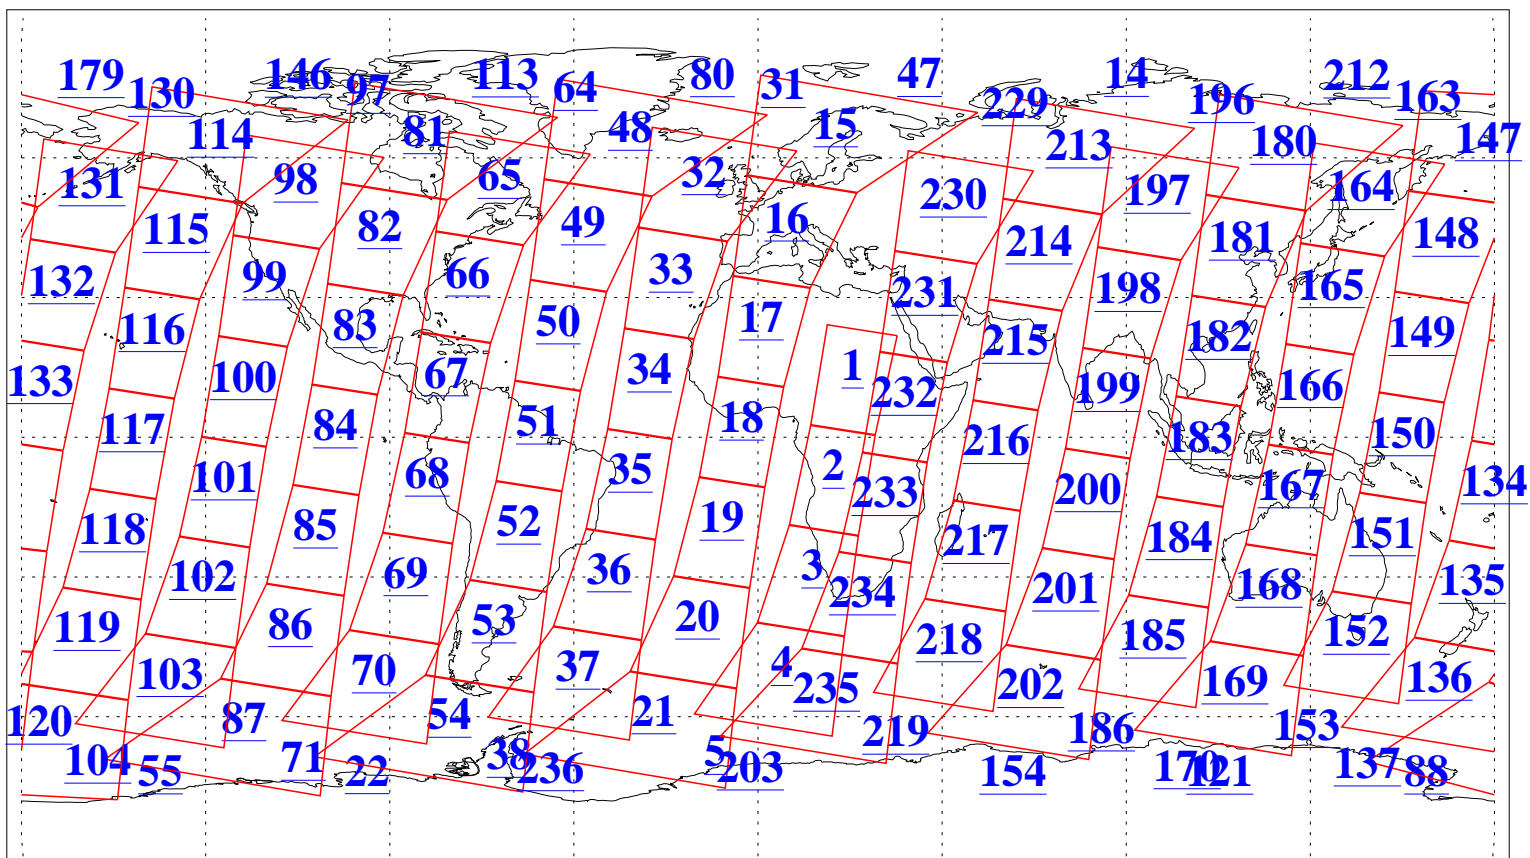

L1B Availability  
AMSU Granules: 240  
HSB Granules: 0  
AIRS Granules: 240

29 Oct 2004  
DoY 303  
Aqua Day 909  
Granules: 1 to 120

Granules: 121 to 240

Legend: AMSU Available, HSB Available, AIRS Available

L1B Availability  
AMSU Granules: 240  
HSB Granules: 0  
AIRS Granules: 240

29 Oct 2004  
DoY 303  
Aqua Day 909

Ascending Granules

Descending Granules

Legend: AMSU Available, HSB Available, AIRS Available

L1B Availability  
 AMSU Granules: 240  
 HSB Granules: 0  
 AIRS Granules: 240

29 Oct 2004  
 DoY 303  
 Aqua Day 909

Northern Hemisphere Granules

Southern Hemisphere Granules

Legend: AMSU Available, HSB Available, AIRS Available