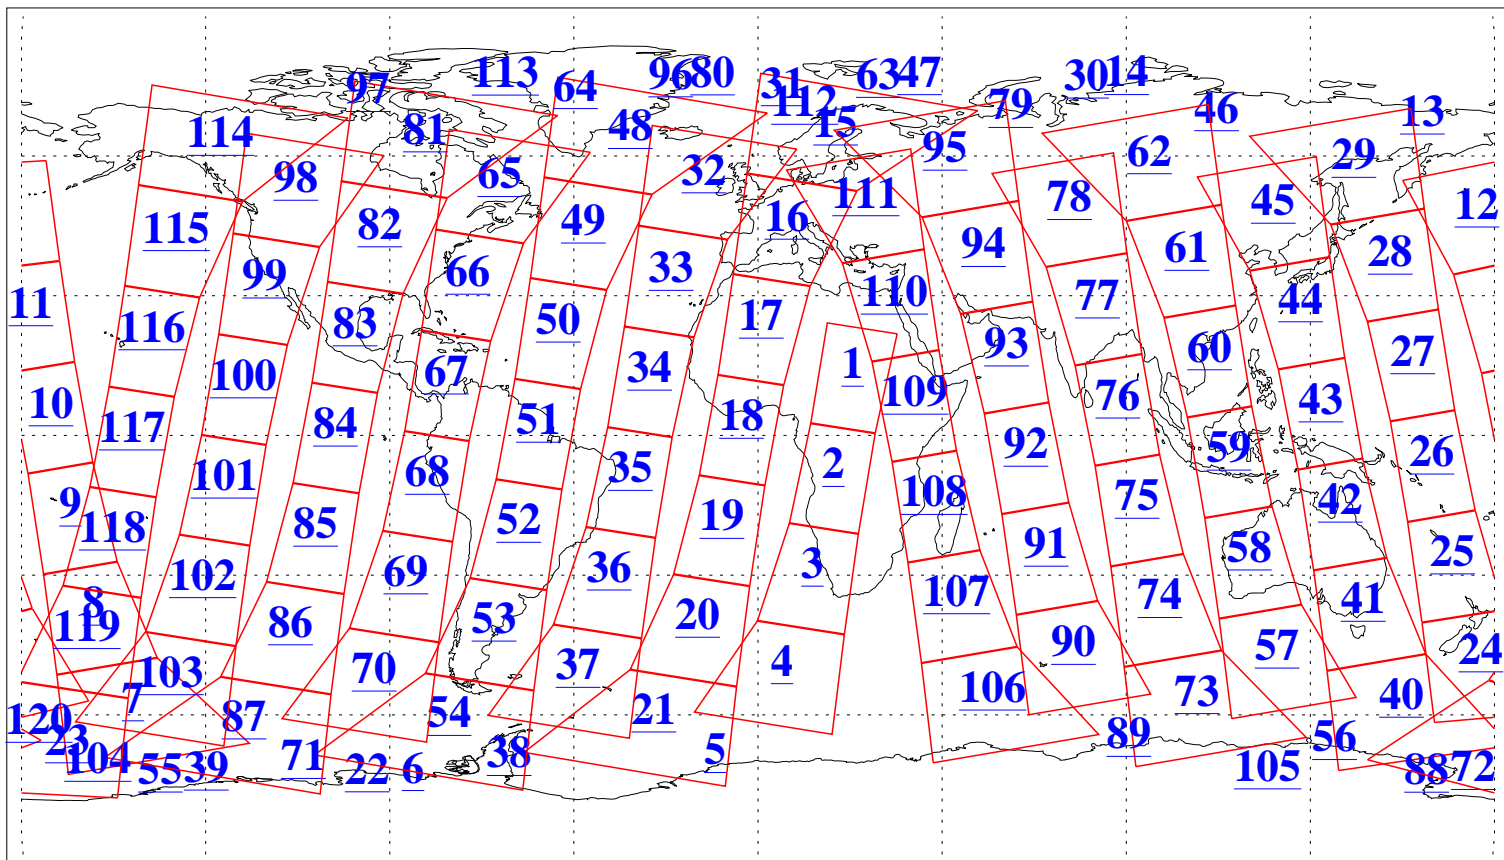

L1B Availability  
AMSU Granules: 240  
HSB Granules: 0  
AIRS Granules: 240

29 Oct 2004  
DoY 303  
Aqua Day 909  
Granules: 1 to 120

Granules: 121 to 240

Legend: AMSU Available, HSB Available, AIRS Available

L1B Availability  
AMSU Granules: 240  
HSB Granules: 0  
AIRS Granules: 240

29 Oct 2004  
DoY 303  
Aqua Day 909

Ascending Granules

Descending Granules

Legend: AMSU Available, HSB Available, AIRS Available

L1B Availability  
 AMSU Granules: 240  
 HSB Granules: 0  
 AIRS Granules: 240

29 Oct 2004  
 DoY 303  
 Aqua Day 909

Northern Hemisphere Granules

Southern Hemisphere Granules

Legend: AMSU Available, HSB Available, AIRS Available