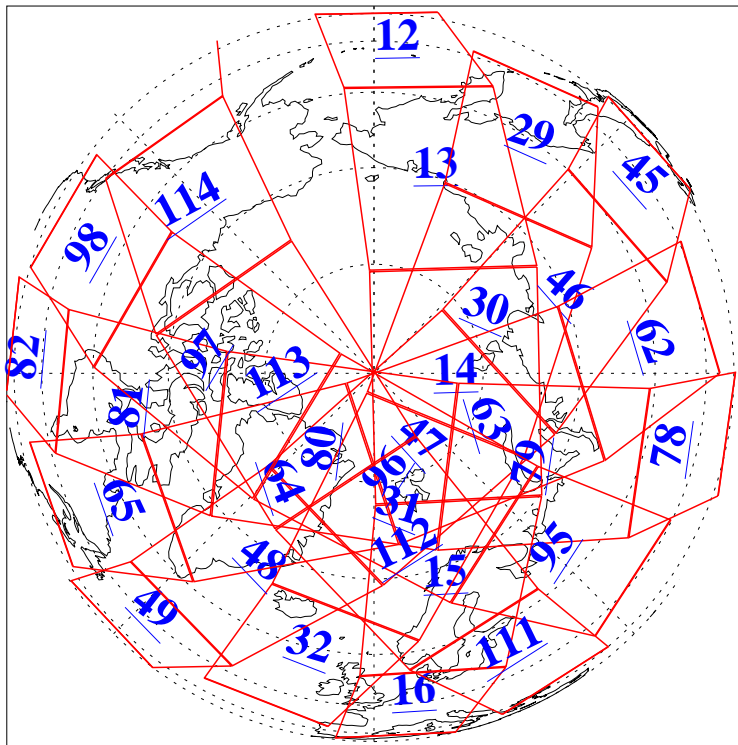

L1B Availability  
AMSU Granules: 240  
HSB Granules: 0  
AIRS Granules: 240

29 Oct 2004  
DoY 303  
Aqua Day 909  
Granules: 1 to 120

Granules: 121 to 240

Legend: AMSU Available, HSB Available, AIRS Available

L1B Availability  
AMSU Granules: 240  
HSB Granules: 0  
AIRS Granules: 240

29 Oct 2004  
DoY 303  
Aqua Day 909

Ascending Granules

Descending Granules

Legend: AMSU Available, HSB Available, AIRS Available

L1B Availability  
 AMSU Granules: 240  
 HSB Granules: 0  
 AIRS Granules: 240

29 Oct 2004  
 DoY 303  
 Aqua Day 909

Northern Hemisphere Granules

Southern Hemisphere Granules

Legend: AMSU Available, HSB Available, AIRS Available