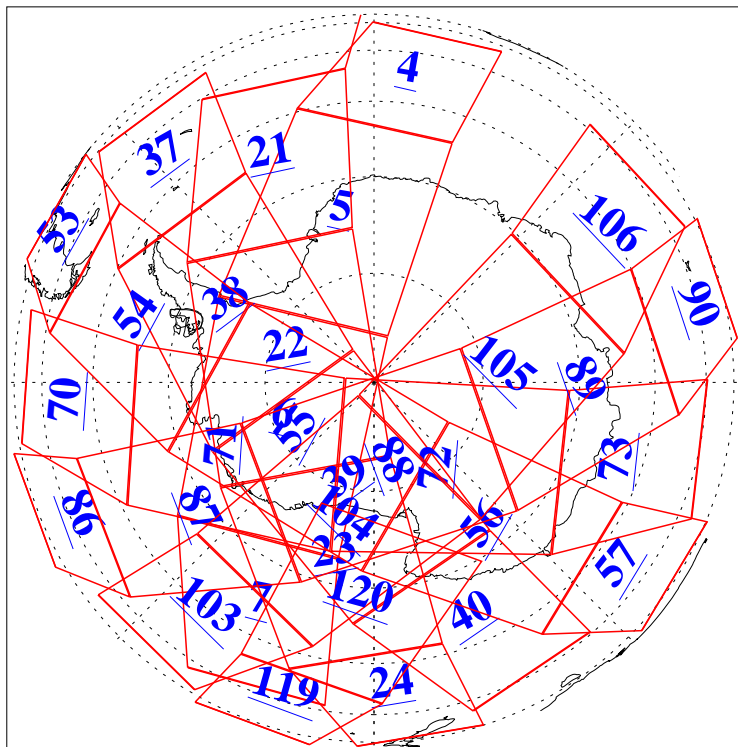

L1B Availability  
AMSU Granules: 240  
HSB Granules: 0  
AIRS Granules: 240

29 Oct 2004  
DoY 303  
Aqua Day 909  
Granules: 1 to 120

Granules: 121 to 240

Legend: AMSU Available, HSB Available, AIRS Available

L1B Availability  
AMSU Granules: 240  
HSB Granules: 0  
AIRS Granules: 240

29 Oct 2004  
DoY 303  
Aqua Day 909

Ascending Granules

Descending Granules

Legend: AMSU Available, HSB Available, AIRS Available

L1B Availability  
 AMSU Granules: 240  
 HSB Granules: 0  
 AIRS Granules: 240

29 Oct 2004  
 DoY 303  
 Aqua Day 909

Northern Hemisphere Granules

Southern Hemisphere Granules

Legend: AMSU Available, HSB Available, AIRS Available