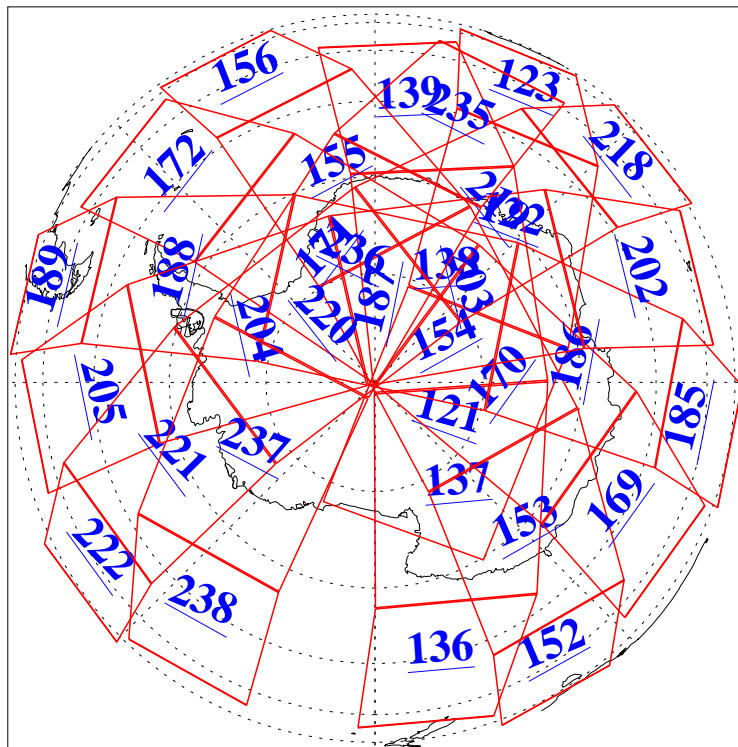

L1B Availability  
AMSU Granules: 240  
HSB Granules: 0  
AIRS Granules: 240

29 Oct 2004  
DoY 303  
Aqua Day 909  
Granules: 1 to 120

Granules: 121 to 240

Legend: AMSU Available, HSB Available, AIRS Available

L1B Availability  
AMSU Granules: 240  
HSB Granules: 0  
AIRS Granules: 240

29 Oct 2004  
DoY 303  
Aqua Day 909

Ascending Granules

Descending Granules

Legend: AMSU Available, HSB Available, AIRS Available

L1B Availability  
 AMSU Granules: 240  
 HSB Granules: 0  
 AIRS Granules: 240

29 Oct 2004  
 DoY 303  
 Aqua Day 909

Northern Hemisphere Granules

Southern Hemisphere Granules

Legend: AMSU Available, HSB Available, AIRS Available