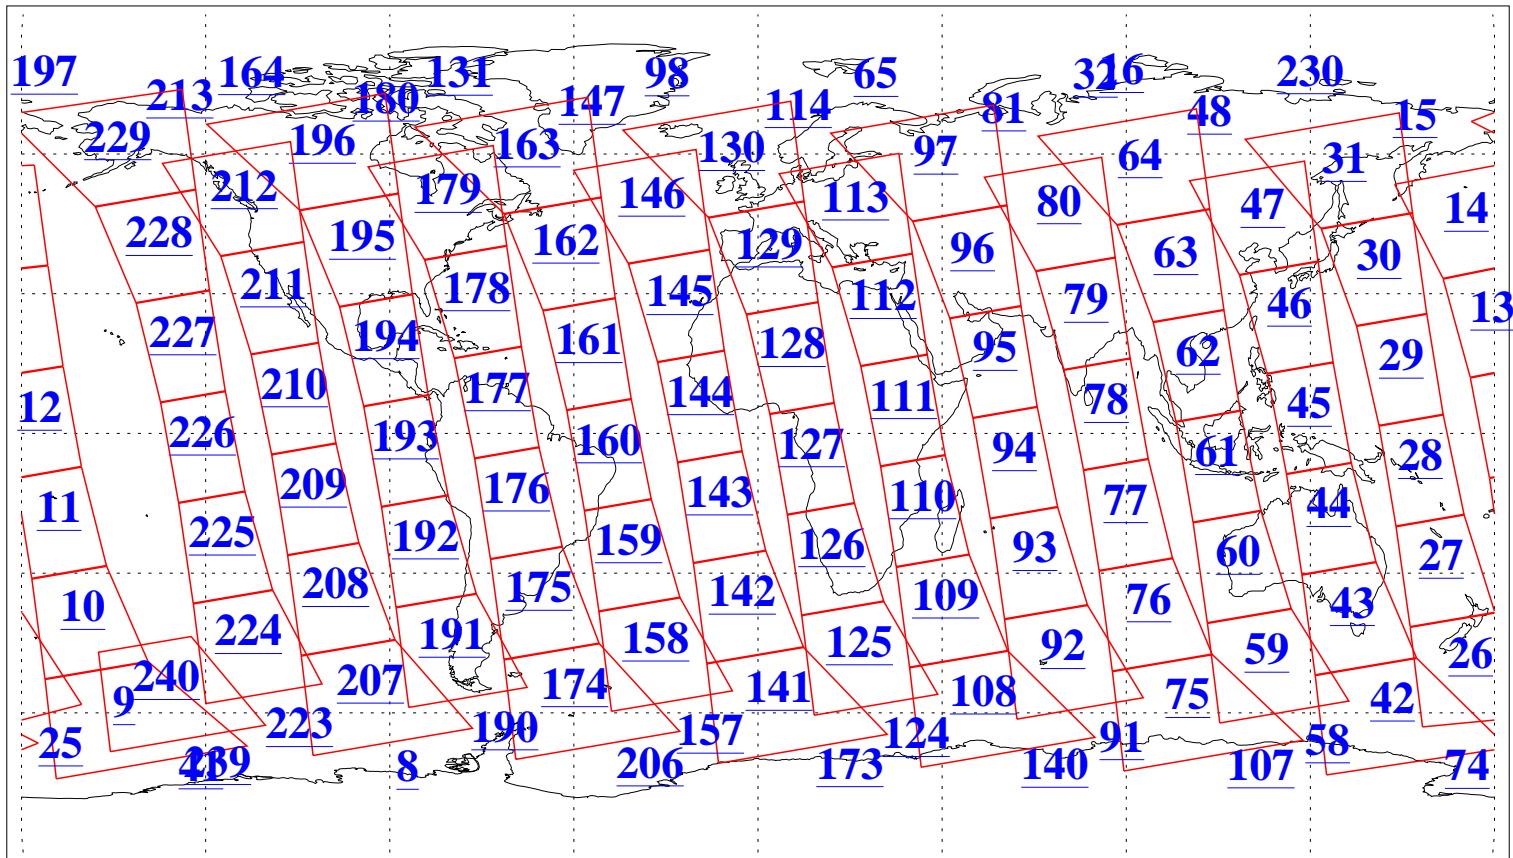

L1B Availability  
AMSU Granules: 240  
HSB Granules: 0  
AIRS Granules: 240

27 Oct 2004  
DoY 301  
Aqua Day 907  
Granules: 1 to 120

Granules: 121 to 240

Legend: AMSU Available, HSB Available, AIRS Available

L1B Availability  
AMSU Granules: 240  
HSB Granules: 0  
AIRS Granules: 240

27 Oct 2004  
DoY 301  
Aqua Day 907

Ascending Granules

Descending Granules

Legend: AMSU Available, HSB Available, AIRS Available

L1B Availability  
 AMSU Granules: 240  
 HSB Granules: 0  
 AIRS Granules: 240

27 Oct 2004  
 DoY 301  
 Aqua Day 907

Northern Hemisphere Granules

Southern Hemisphere Granules

Legend: AMSU Available, HSB Available, AIRS Available