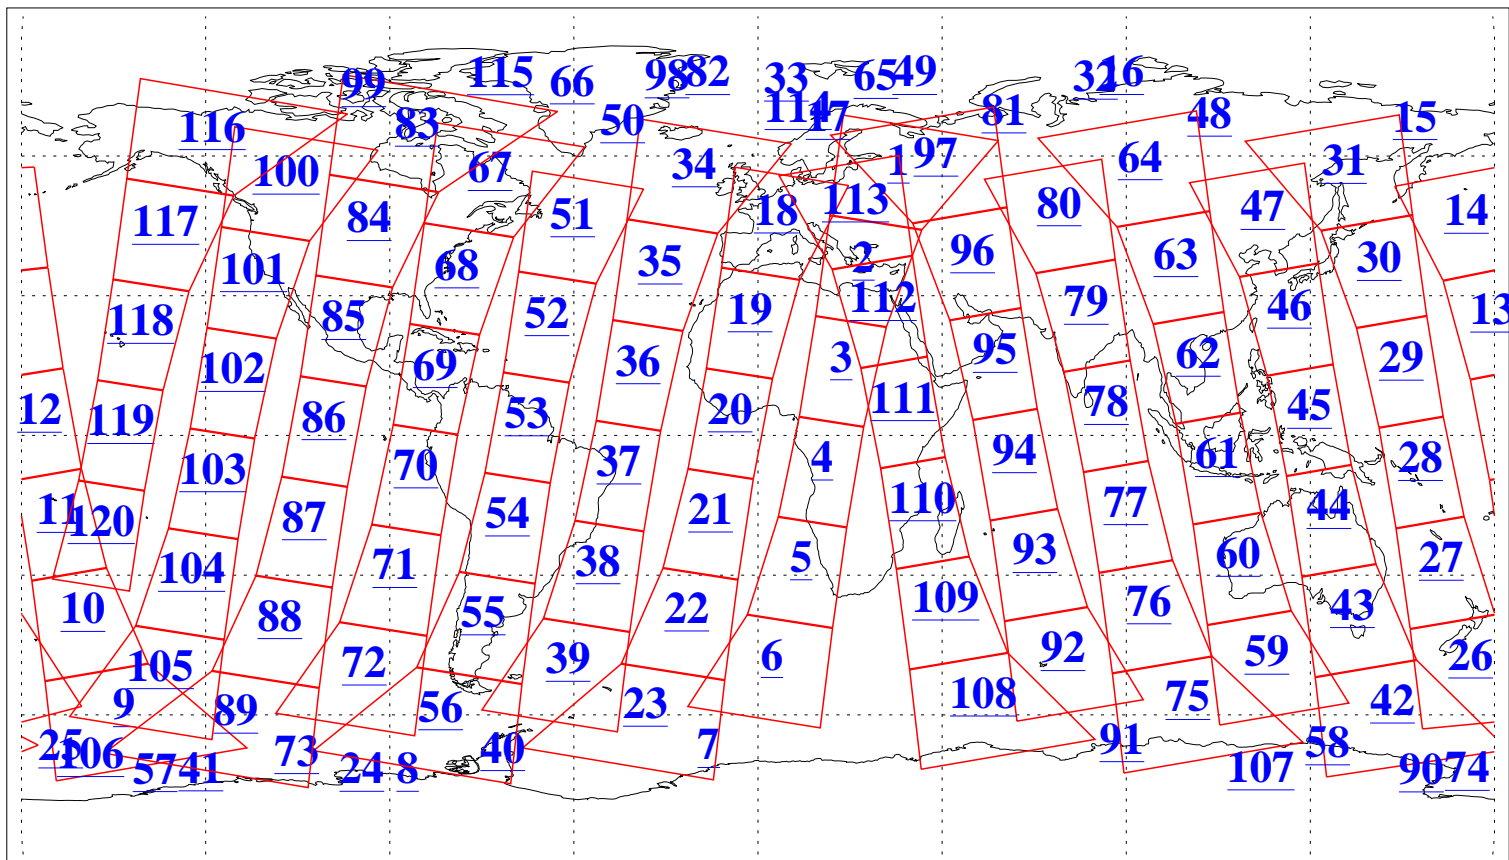

L1B Availability  
AMSU Granules: 240  
HSB Granules: 0  
AIRS Granules: 240

27 Oct 2004  
DoY 301  
Aqua Day 907  
Granules: 1 to 120

Granules: 121 to 240

Legend: AMSU Available, HSB Available, AIRS Available

L1B Availability  
AMSU Granules: 240  
HSB Granules: 0  
AIRS Granules: 240

27 Oct 2004  
DoY 301  
Aqua Day 907

Ascending Granules

Descending Granules

Legend: AMSU Available, HSB Available, AIRS Available

L1B Availability  
 AMSU Granules: 240  
 HSB Granules: 0  
 AIRS Granules: 240

27 Oct 2004  
 DoY 301  
 Aqua Day 907

Northern Hemisphere Granules

Southern Hemisphere Granules

Legend: AMSU Available, HSB Available, AIRS Available