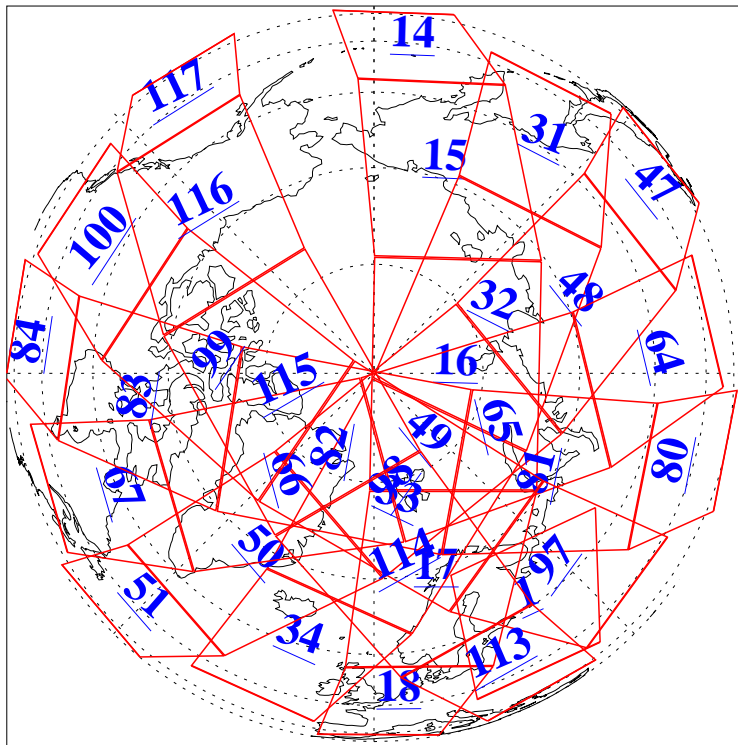

L1B Availability  
AMSU Granules: 240  
HSB Granules: 0  
AIRS Granules: 240

27 Oct 2004  
DoY 301  
Aqua Day 907  
Granules: 1 to 120

Granules: 121 to 240

Legend: AMSU Available, HSB Available, AIRS Available

L1B Availability  
AMSU Granules: 240  
HSB Granules: 0  
AIRS Granules: 240

27 Oct 2004  
DoY 301  
Aqua Day 907

Ascending Granules

Descending Granules

Legend: AMSU Available, HSB Available, AIRS Available

L1B Availability  
 AMSU Granules: 240  
 HSB Granules: 0  
 AIRS Granules: 240

27 Oct 2004  
 DoY 301  
 Aqua Day 907

Northern Hemisphere Granules

Southern Hemisphere Granules

Legend: AMSU Available, HSB Available, AIRS Available