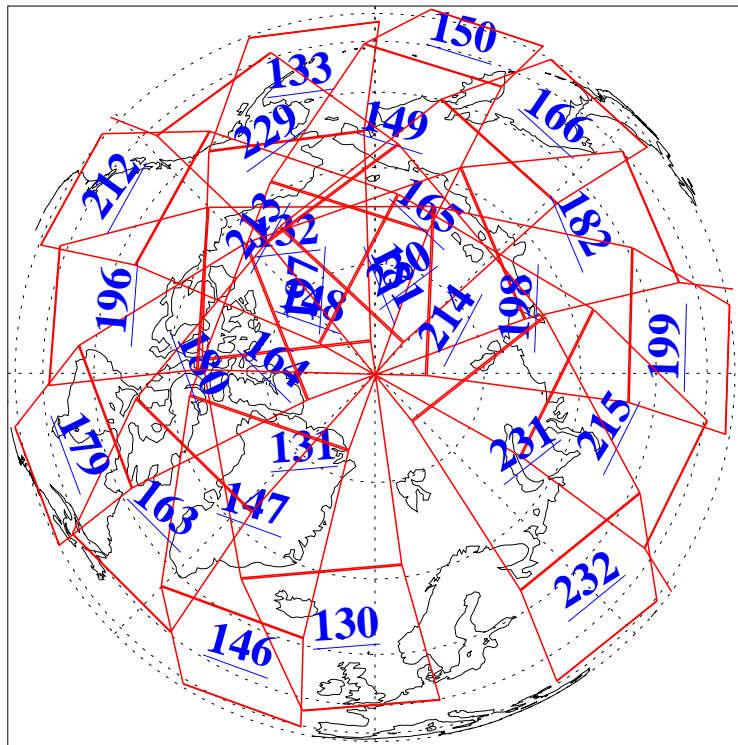

L1B Availability  
AMSU Granules: 240  
HSB Granules: 0  
AIRS Granules: 240

27 Oct 2004  
DoY 301  
Aqua Day 907  
Granules: 1 to 120

Granules: 121 to 240

Legend: AMSU Available, HSB Available, AIRS Available

L1B Availability  
AMSU Granules: 240  
HSB Granules: 0  
AIRS Granules: 240

27 Oct 2004  
DoY 301  
Aqua Day 907

Ascending Granules

Descending Granules

Legend: AMSU Available, HSB Available, AIRS Available

L1B Availability  
 AMSU Granules: 240  
 HSB Granules: 0  
 AIRS Granules: 240

27 Oct 2004  
 DoY 301  
 Aqua Day 907

Northern Hemisphere Granules

Southern Hemisphere Granules

Legend: AMSU Available, HSB Available, AIRS Available