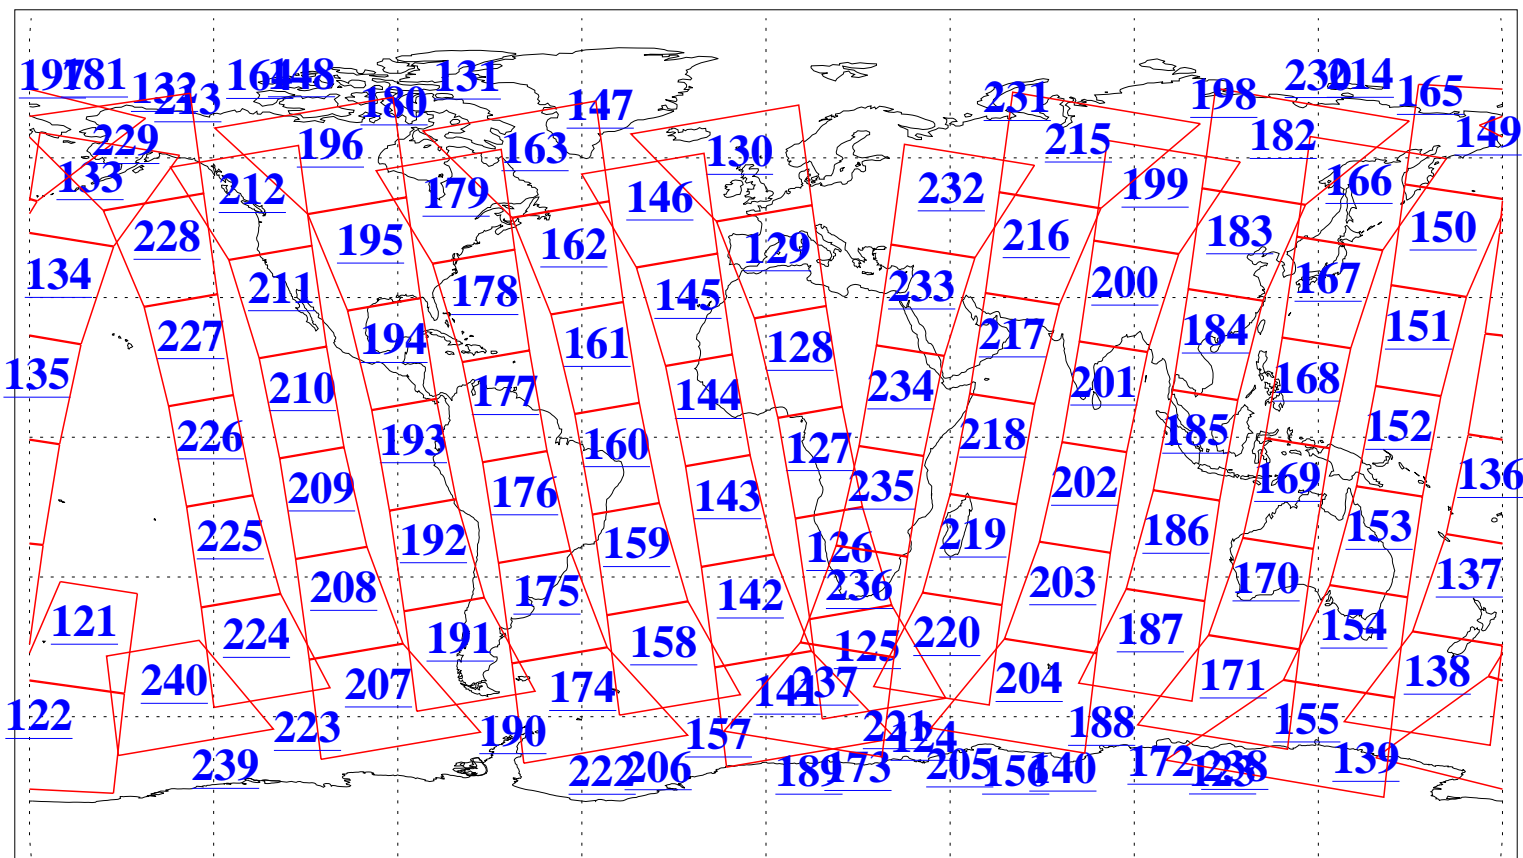

L1B Availability  
AMSU Granules: 240  
HSB Granules: 0  
AIRS Granules: 240

27 Oct 2004  
DoY 301  
Aqua Day 907  
Granules: 1 to 120

Granules: 121 to 240

Legend: AMSU Available, HSB Available, AIRS Available

L1B Availability  
AMSU Granules: 240  
HSB Granules: 0  
AIRS Granules: 240

27 Oct 2004  
DoY 301  
Aqua Day 907

Ascending Granules

Descending Granules

Legend: AMSU Available, HSB Available, AIRS Available

L1B Availability  
 AMSU Granules: 240  
 HSB Granules: 0  
 AIRS Granules: 240

27 Oct 2004  
 DoY 301  
 Aqua Day 907

Northern Hemisphere Granules

Southern Hemisphere Granules

Legend: AMSU Available, HSB Available, AIRS Available