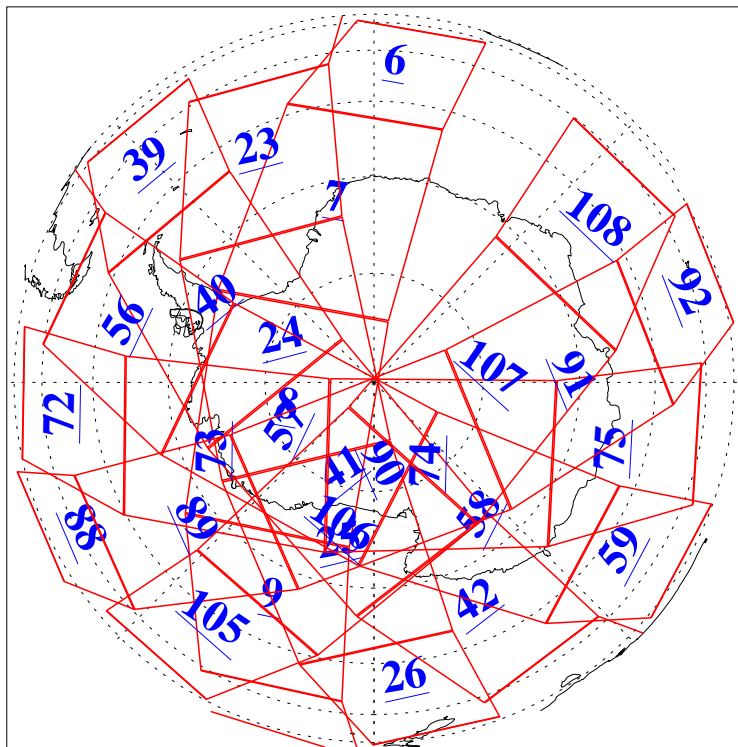

L1B Availability  
AMSU Granules: 240  
HSB Granules: 0  
AIRS Granules: 240

27 Oct 2004  
DoY 301  
Aqua Day 907  
Granules: 1 to 120

Granules: 121 to 240

Legend: AMSU Available, HSB Available, AIRS Available

L1B Availability  
AMSU Granules: 240  
HSB Granules: 0  
AIRS Granules: 240

27 Oct 2004  
DoY 301  
Aqua Day 907

Ascending Granules

Descending Granules

Legend: AMSU Available, HSB Available, AIRS Available

L1B Availability  
 AMSU Granules: 240  
 HSB Granules: 0  
 AIRS Granules: 240

27 Oct 2004  
 DoY 301  
 Aqua Day 907

Northern Hemisphere Granules

Southern Hemisphere Granules

Legend: AMSU Available, HSB Available, AIRS Available