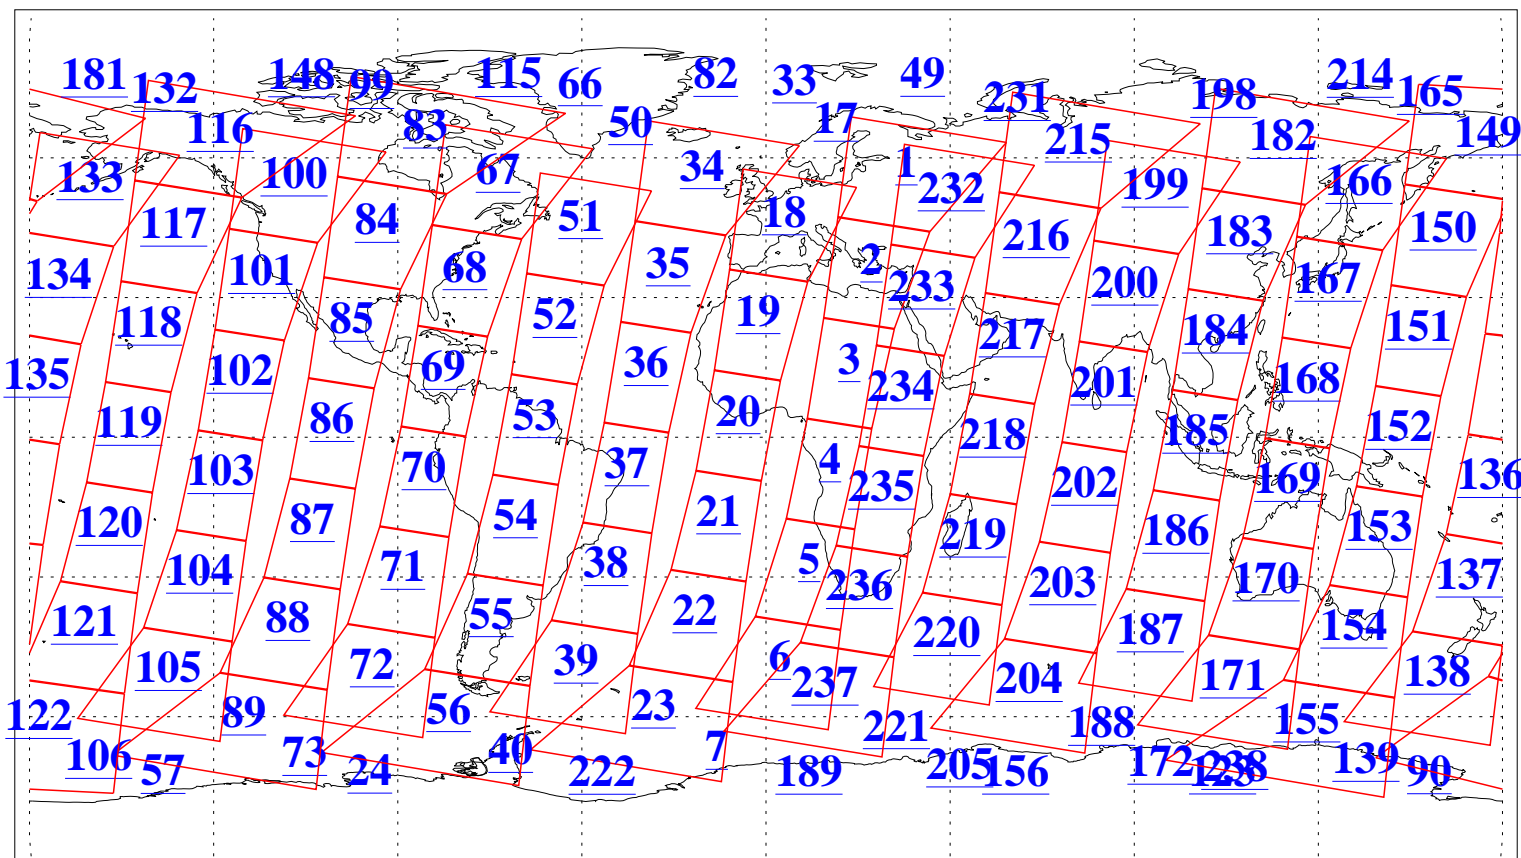

L1B Availability  
AMSU Granules: 240  
HSB Granules: 0  
AIRS Granules: 240

27 Oct 2004  
DoY 301  
Aqua Day 907  
Granules: 1 to 120

Granules: 121 to 240

Legend: AMSU Available, HSB Available, AIRS Available

L1B Availability  
AMSU Granules: 240  
HSB Granules: 0  
AIRS Granules: 240

27 Oct 2004  
DoY 301  
Aqua Day 907

Ascending Granules

Descending Granules

Legend: AMSU Available, HSB Available, AIRS Available

L1B Availability  
 AMSU Granules: 240  
 HSB Granules: 0  
 AIRS Granules: 240

27 Oct 2004  
 DoY 301  
 Aqua Day 907

Northern Hemisphere Granules

Southern Hemisphere Granules

Legend: AMSU Available, HSB Available, AIRS Available