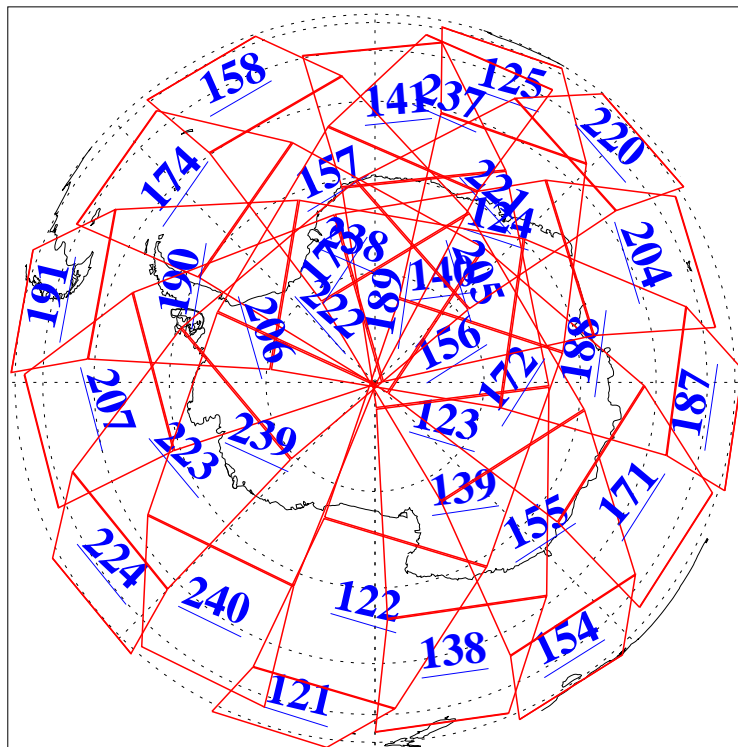

L1B Availability  
AMSU Granules: 240  
HSB Granules: 0  
AIRS Granules: 240

27 Oct 2004  
DoY 301  
Aqua Day 907  
Granules: 1 to 120

Granules: 121 to 240

Legend: AMSU Available, HSB Available, AIRS Available

L1B Availability  
AMSU Granules: 240  
HSB Granules: 0  
AIRS Granules: 240

27 Oct 2004  
DoY 301  
Aqua Day 907

Ascending Granules

Descending Granules

Legend: AMSU Available, HSB Available, AIRS Available

L1B Availability  
 AMSU Granules: 240  
 HSB Granules: 0  
 AIRS Granules: 240

27 Oct 2004  
 DoY 301  
 Aqua Day 907

Northern Hemisphere Granules

Southern Hemisphere Granules

Legend: AMSU Available, HSB Available, AIRS Available