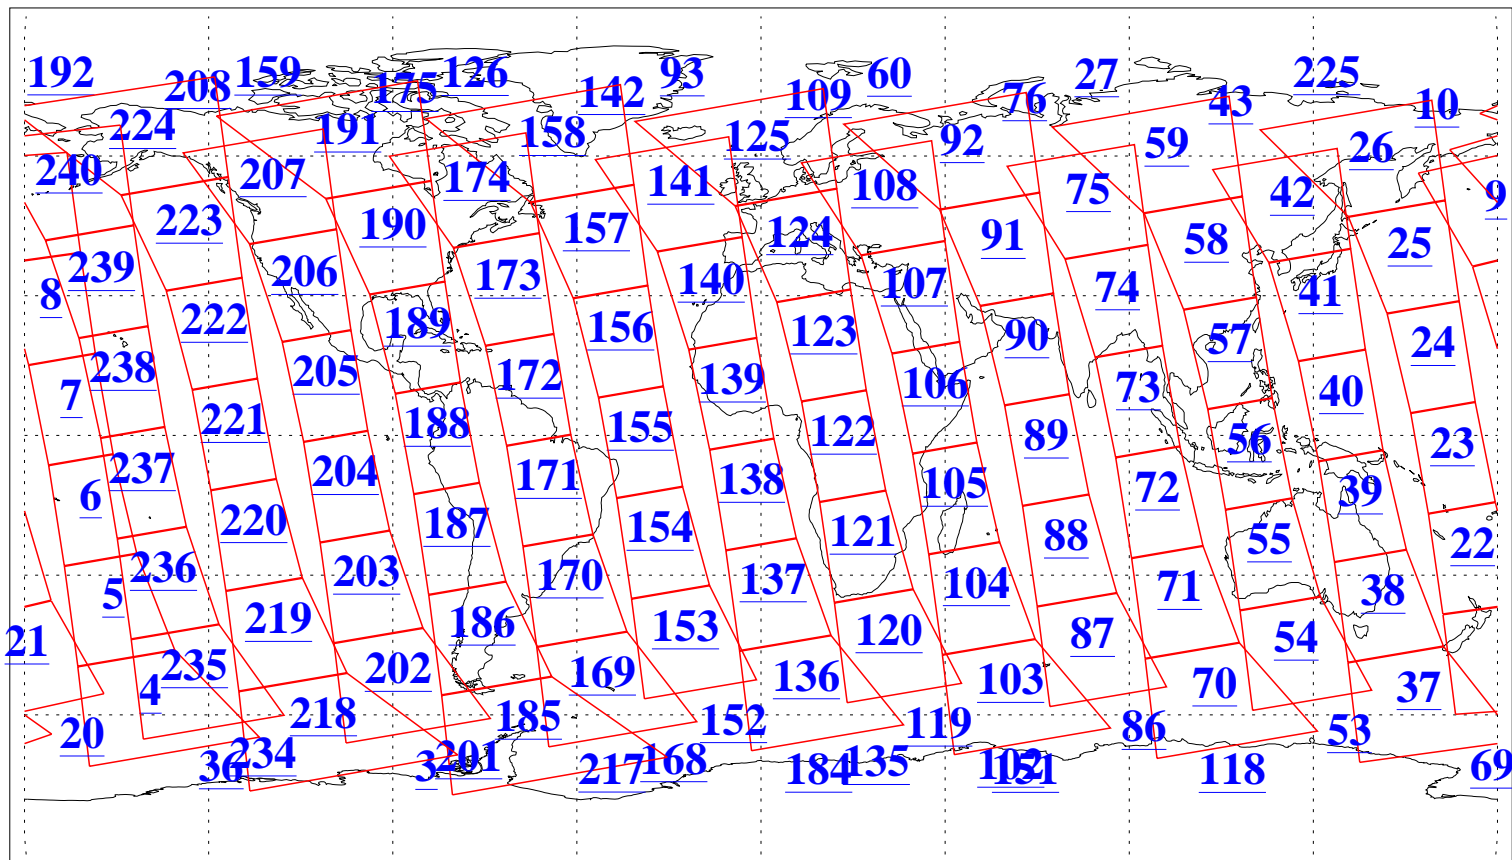

L1B Availability
AMSU Granules: 240
HSB Granules: 0
AIRS Granules: 240

24 Oct 2004
DoY 298
Aqua Day 904
Granules: 1 to 120

Granules: 121 to 240

Legend: AMSU Available, HSB Available, AIRS Available

L1B Availability
AMSU Granules: 240
HSB Granules: 0
AIRS Granules: 240

24 Oct 2004
DoY 298
Aqua Day 904

Ascending Granules

Descending Granules

Legend: AMSU Available, HSB Available, AIRS Available

L1B Availability
 AMSU Granules: 240
 HSB Granules: 0
 AIRS Granules: 240

24 Oct 2004
 DoY 298
 Aqua Day 904

Northern Hemisphere Granules

Southern Hemisphere Granules

Legend: AMSU Available, HSB Available, AIRS Available