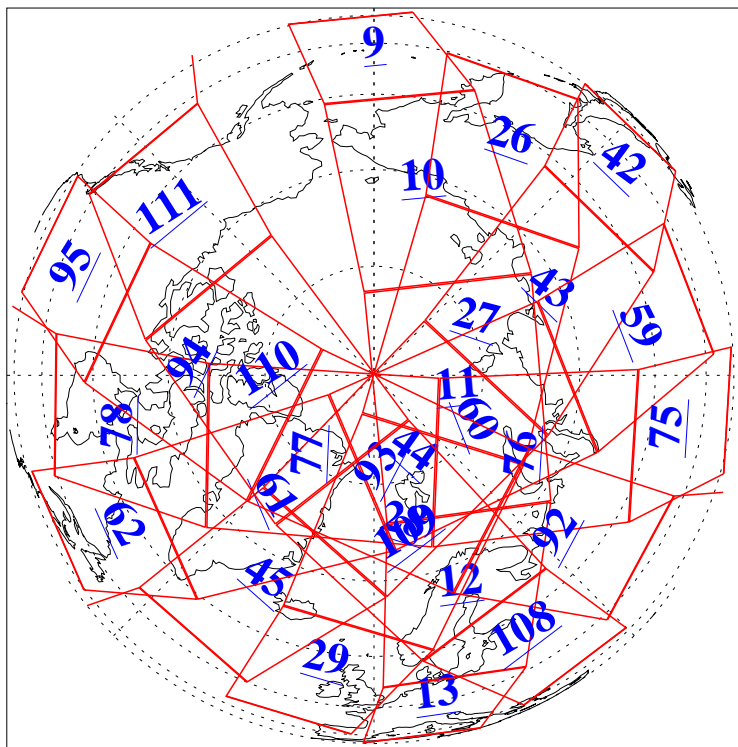

L1B Availability
AMSU Granules: 240
HSB Granules: 0
AIRS Granules: 240

24 Oct 2004
DoY 298
Aqua Day 904
Granules: 1 to 120

Granules: 121 to 240

Legend: AMSU Available, HSB Available, AIRS Available

L1B Availability
AMSU Granules: 240
HSB Granules: 0
AIRS Granules: 240

24 Oct 2004
DoY 298
Aqua Day 904

Ascending Granules

Descending Granules

Legend: AMSU Available, HSB Available, AIRS Available

L1B Availability
 AMSU Granules: 240
 HSB Granules: 0
 AIRS Granules: 240

24 Oct 2004
 DoY 298
 Aqua Day 904

Northern Hemisphere Granules

Southern Hemisphere Granules

Legend: AMSU Available, HSB Available, AIRS Available