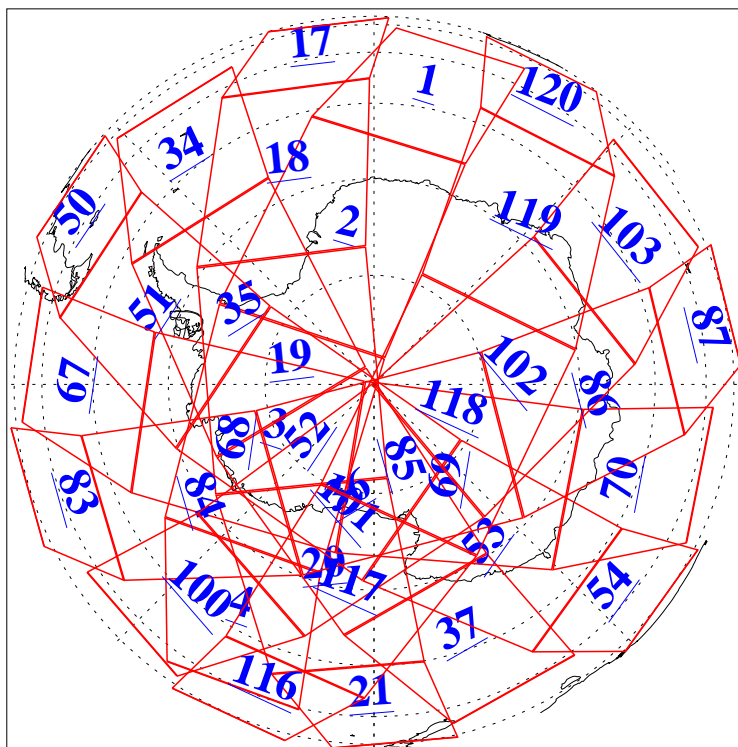

L1B Availability
AMSU Granules: 240
HSB Granules: 0
AIRS Granules: 240

24 Oct 2004
DoY 298
Aqua Day 904
Granules: 1 to 120

Granules: 121 to 240

Legend: AMSU Available, HSB Available, AIRS Available

L1B Availability
AMSU Granules: 240
HSB Granules: 0
AIRS Granules: 240

24 Oct 2004
DoY 298
Aqua Day 904

Ascending Granules

Descending Granules

Legend: AMSU Available, HSB Available, AIRS Available

L1B Availability
 AMSU Granules: 240
 HSB Granules: 0
 AIRS Granules: 240

24 Oct 2004
 DoY 298
 Aqua Day 904

Northern Hemisphere Granules

Southern Hemisphere Granules

Legend: AMSU Available, HSB Available, AIRS Available