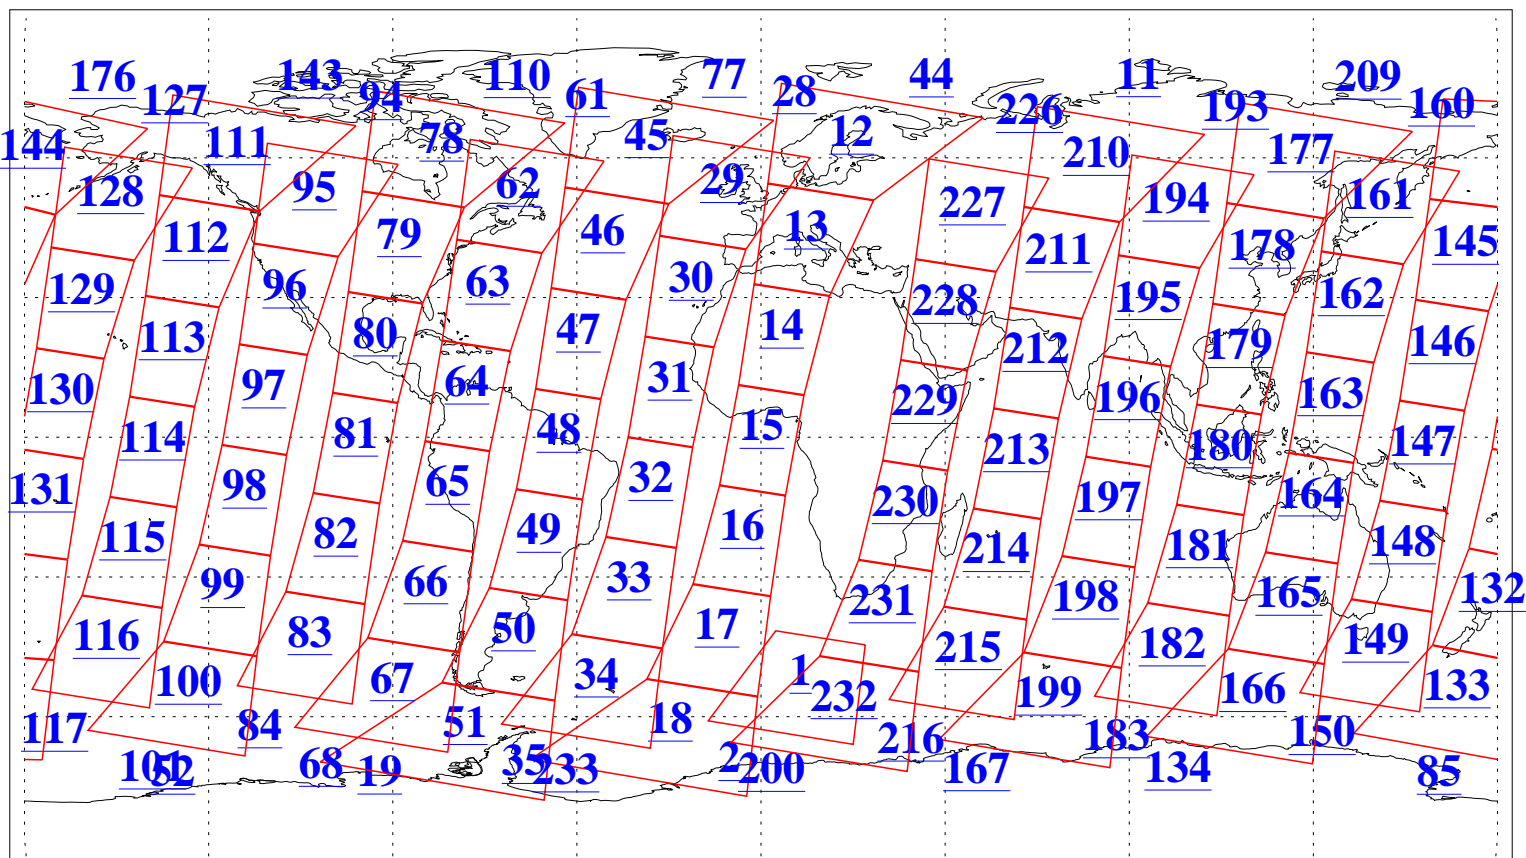

L1B Availability
AMSU Granules: 240
HSB Granules: 0
AIRS Granules: 240

24 Oct 2004
DoY 298
Aqua Day 904
Granules: 1 to 120

Granules: 121 to 240

Legend: AMSU Available, HSB Available, AIRS Available

L1B Availability
AMSU Granules: 240
HSB Granules: 0
AIRS Granules: 240

24 Oct 2004
DoY 298
Aqua Day 904

Ascending Granules

Descending Granules

Legend: AMSU Available, HSB Available, AIRS Available

L1B Availability
 AMSU Granules: 240
 HSB Granules: 0
 AIRS Granules: 240

24 Oct 2004
 DoY 298
 Aqua Day 904

Northern Hemisphere Granules

Southern Hemisphere Granules

Legend: AMSU Available, HSB Available, AIRS Available