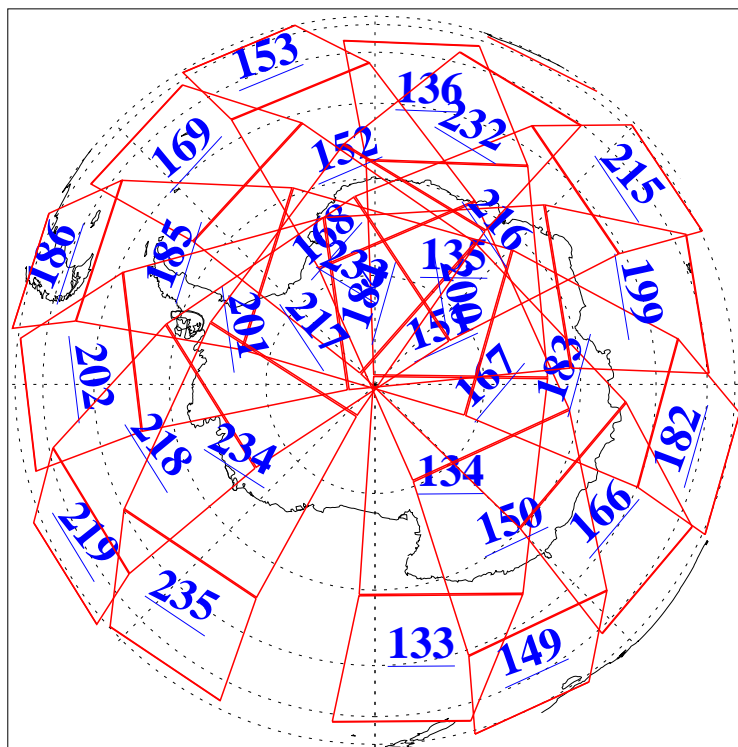

L1B Availability
AMSU Granules: 240
HSB Granules: 0
AIRS Granules: 240

24 Oct 2004
DoY 298
Aqua Day 904
Granules: 1 to 120

Granules: 121 to 240

Legend: AMSU Available, HSB Available, AIRS Available

L1B Availability
AMSU Granules: 240
HSB Granules: 0
AIRS Granules: 240

24 Oct 2004
DoY 298
Aqua Day 904

Ascending Granules

Descending Granules

Legend: AMSU Available, HSB Available, AIRS Available

L1B Availability
 AMSU Granules: 240
 HSB Granules: 0
 AIRS Granules: 240

24 Oct 2004
 DoY 298
 Aqua Day 904

Northern Hemisphere Granules

Southern Hemisphere Granules

Legend: AMSU Available, HSB Available, AIRS Available