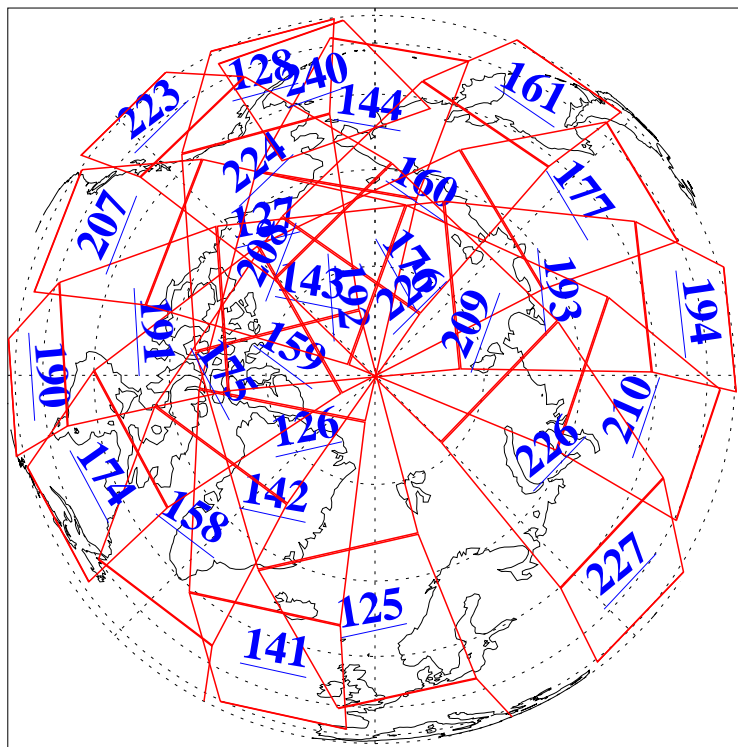

L1B Availability
AMSU Granules: 240
HSB Granules: 0
AIRS Granules: 240

24 Oct 2004
DoY 298
Aqua Day 904
Granules: 1 to 120

Granules: 121 to 240

Legend: AMSU Available, HSB Available, AIRS Available

L1B Availability
AMSU Granules: 240
HSB Granules: 0
AIRS Granules: 240

24 Oct 2004
DoY 298
Aqua Day 904

Ascending Granules

Descending Granules

Legend: AMSU Available, HSB Available, AIRS Available

L1B Availability
 AMSU Granules: 240
 HSB Granules: 0
 AIRS Granules: 240

24 Oct 2004
 DoY 298
 Aqua Day 904

Northern Hemisphere Granules

Southern Hemisphere Granules

Legend: AMSU Available, HSB Available, AIRS Available