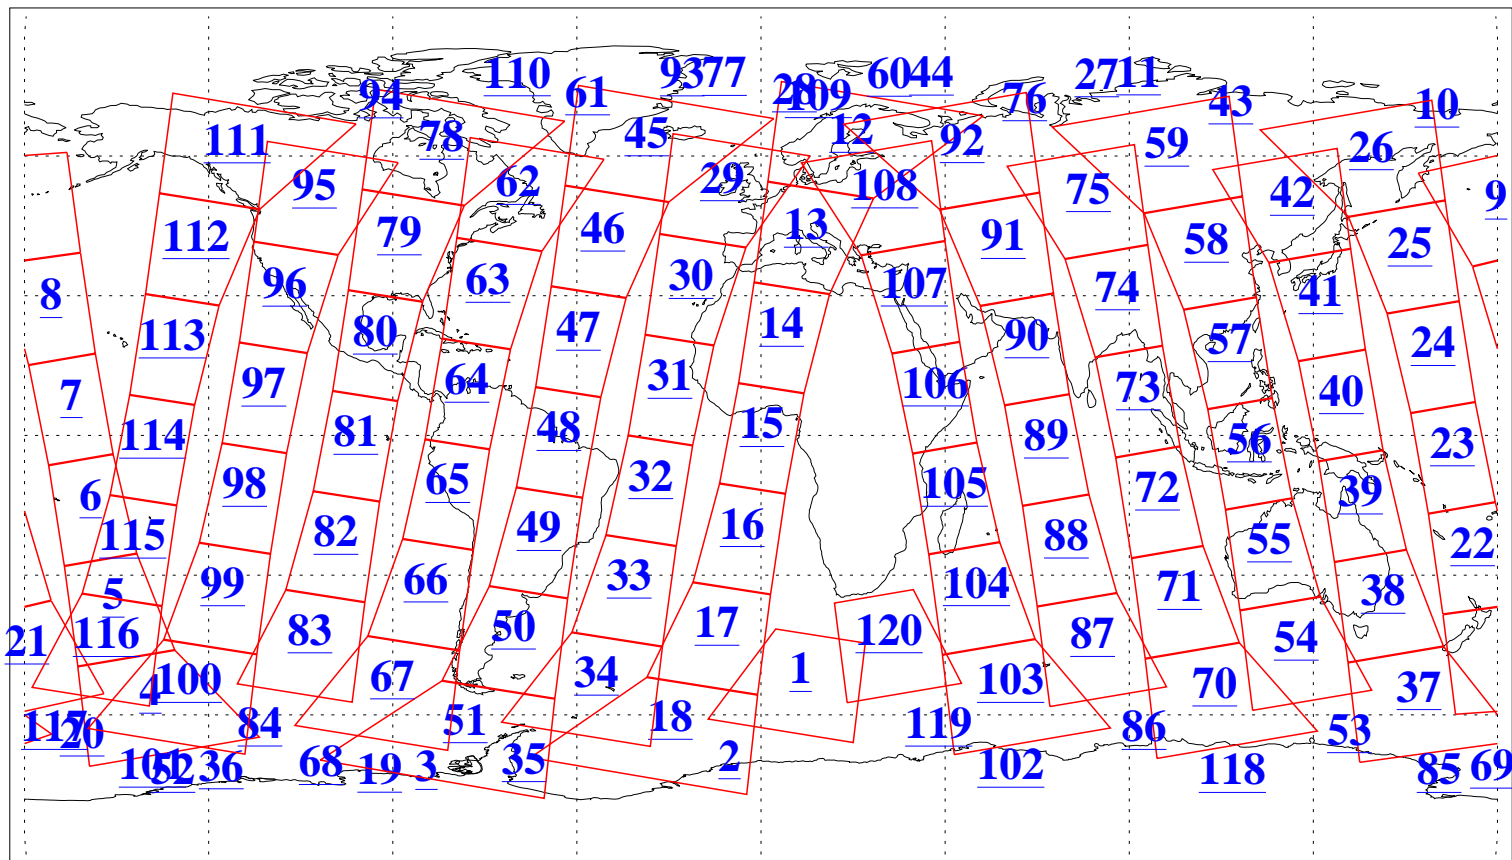

L1B Availability
AMSU Granules: 240
HSB Granules: 0
AIRS Granules: 240

24 Oct 2004
DoY 298
Aqua Day 904
Granules: 1 to 120

Granules: 121 to 240

Legend: AMSU Available, HSB Available, AIRS Available

L1B Availability
AMSU Granules: 240
HSB Granules: 0
AIRS Granules: 240

24 Oct 2004
DoY 298
Aqua Day 904

Ascending Granules

Descending Granules

Legend: AMSU Available, HSB Available, AIRS Available

L1B Availability
 AMSU Granules: 240
 HSB Granules: 0
 AIRS Granules: 240

24 Oct 2004
 DoY 298
 Aqua Day 904

Northern Hemisphere Granules

Southern Hemisphere Granules

Legend: AMSU Available, HSB Available, AIRS Available