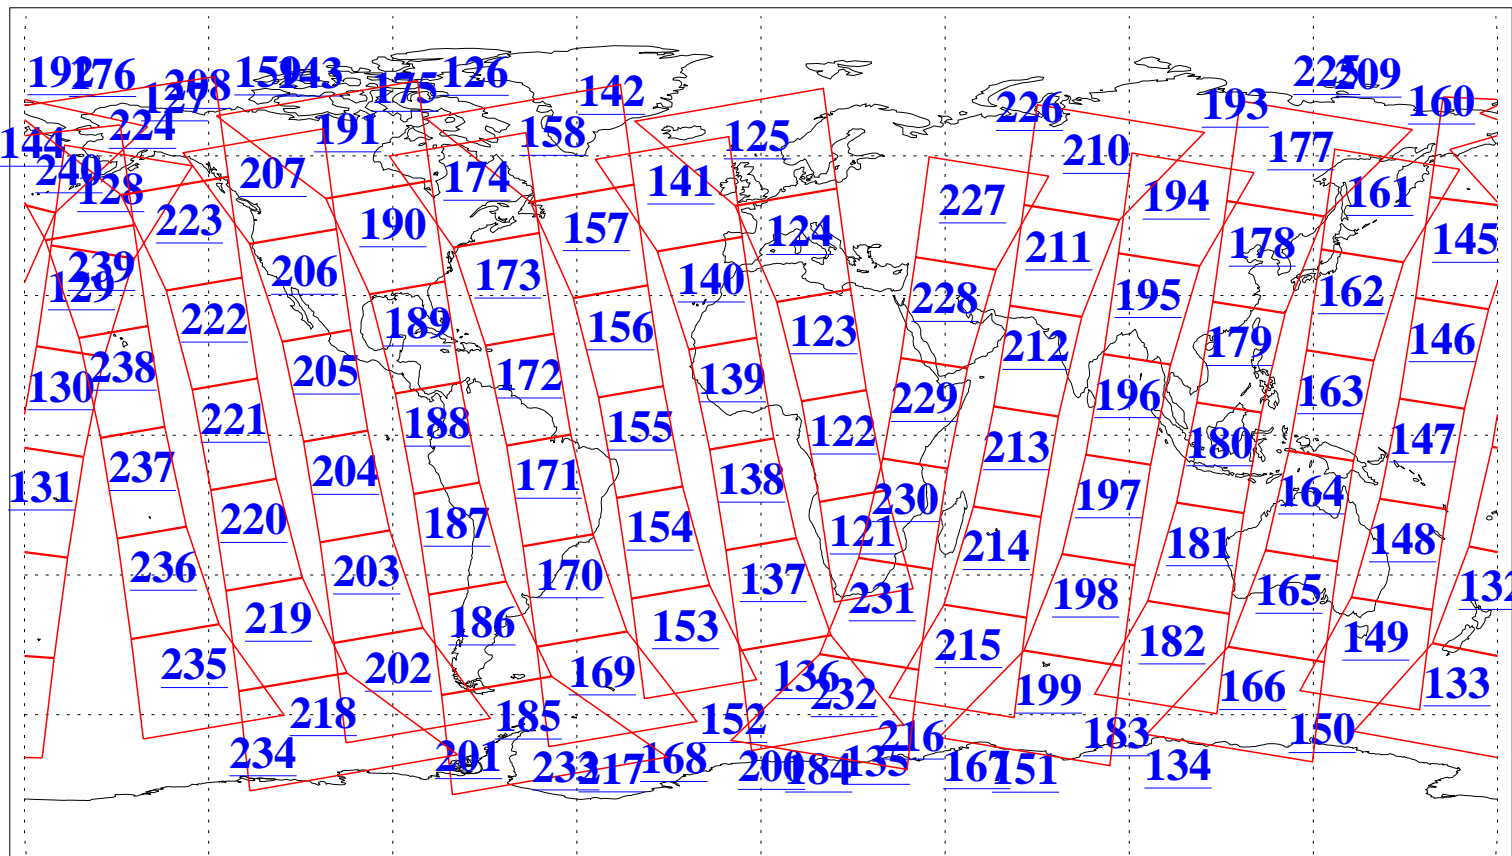

L1B Availability
AMSU Granules: 240
HSB Granules: 0
AIRS Granules: 240

24 Oct 2004
DoY 298
Aqua Day 904
Granules: 1 to 120

Granules: 121 to 240

Legend: AMSU Available, HSB Available, AIRS Available

L1B Availability
AMSU Granules: 240
HSB Granules: 0
AIRS Granules: 240

24 Oct 2004
DoY 298
Aqua Day 904

Ascending Granules

Descending Granules

Legend: AMSU Available, HSB Available, AIRS Available

L1B Availability
 AMSU Granules: 240
 HSB Granules: 0
 AIRS Granules: 240

24 Oct 2004
 DoY 298
 Aqua Day 904