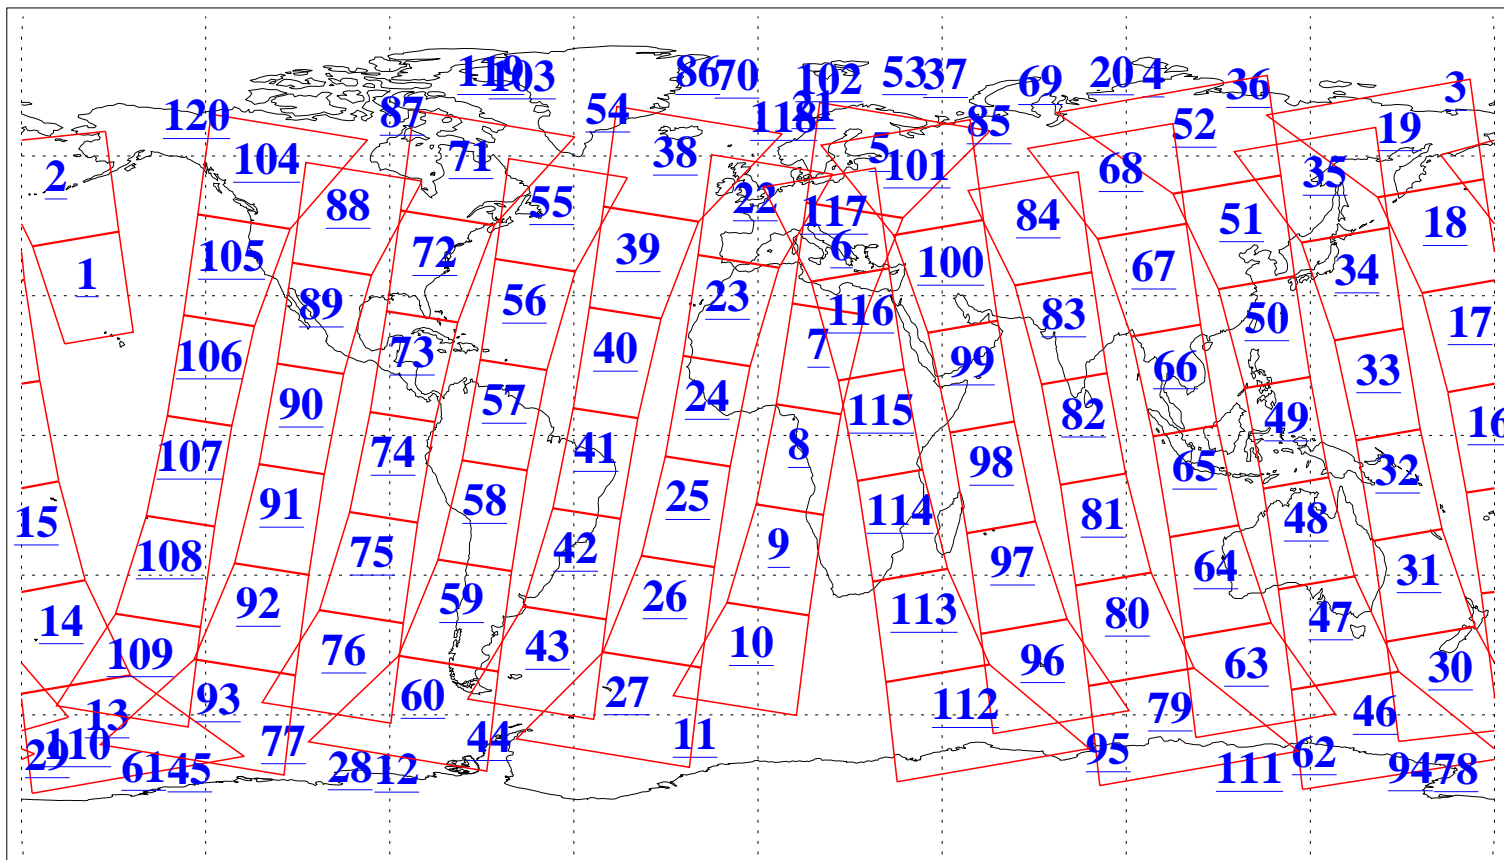

L1B Availability  
AMSU Granules: 240  
HSB Granules: 0  
AIRS Granules: 236

23 Oct 2004  
DoY 297  
Aqua Day 903  
Granules: 1 to 120

Granules: 121 to 240

Legend: AMSU Available, HSB Available, AIRS Available

L1B Availability  
AMSU Granules: 240  
HSB Granules: 0  
AIRS Granules: 236

23 Oct 2004  
DoY 297  
Aqua Day 903

Ascending Granules

Descending Granules

Legend: AMSU Available, HSB Available, AIRS Available

L1B Availability  
 AMSU Granules: 240  
 HSB Granules: 0  
 AIRS Granules: 236

23 Oct 2004  
 DoY 297  
 Aqua Day 903

Northern Hemisphere Granules

Southern Hemisphere Granules

Legend: AMSU Available, HSB Available, AIRS Available