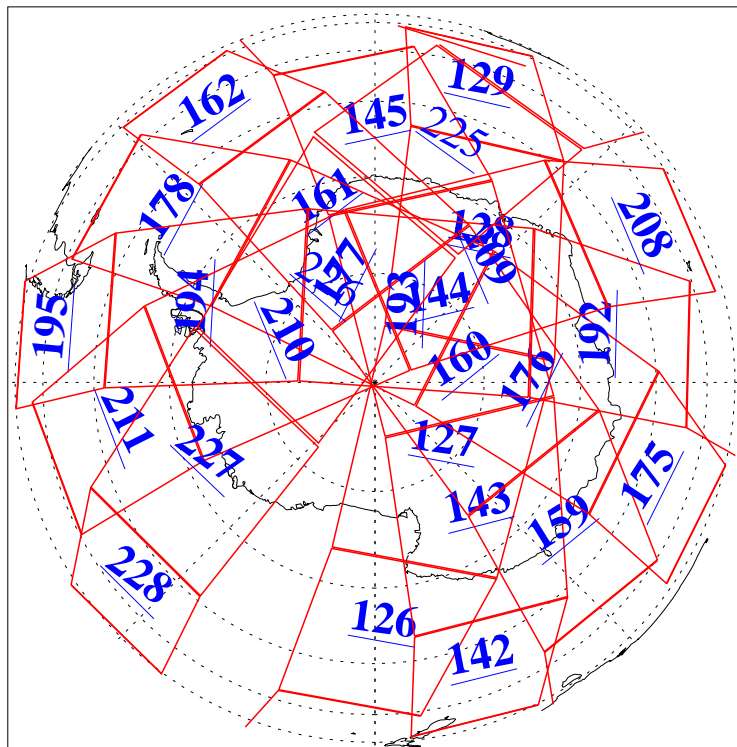

L1B Availability  
AMSU Granules: 240  
HSB Granules: 0  
AIRS Granules: 236

23 Oct 2004  
DoY 297  
Aqua Day 903  
Granules: 1 to 120

Granules: 121 to 240

Legend: AMSU Available, HSB Available, AIRS Available

L1B Availability  
AMSU Granules: 240  
HSB Granules: 0  
AIRS Granules: 236

23 Oct 2004  
DoY 297  
Aqua Day 903

Ascending Granules

Descending Granules

Legend: AMSU Available, HSB Available, AIRS Available

L1B Availability  
 AMSU Granules: 240  
 HSB Granules: 0  
 AIRS Granules: 236

23 Oct 2004  
 DoY 297  
 Aqua Day 903

Northern Hemisphere Granules

Southern Hemisphere Granules

Legend: AMSU Available, HSB Available, AIRS Available