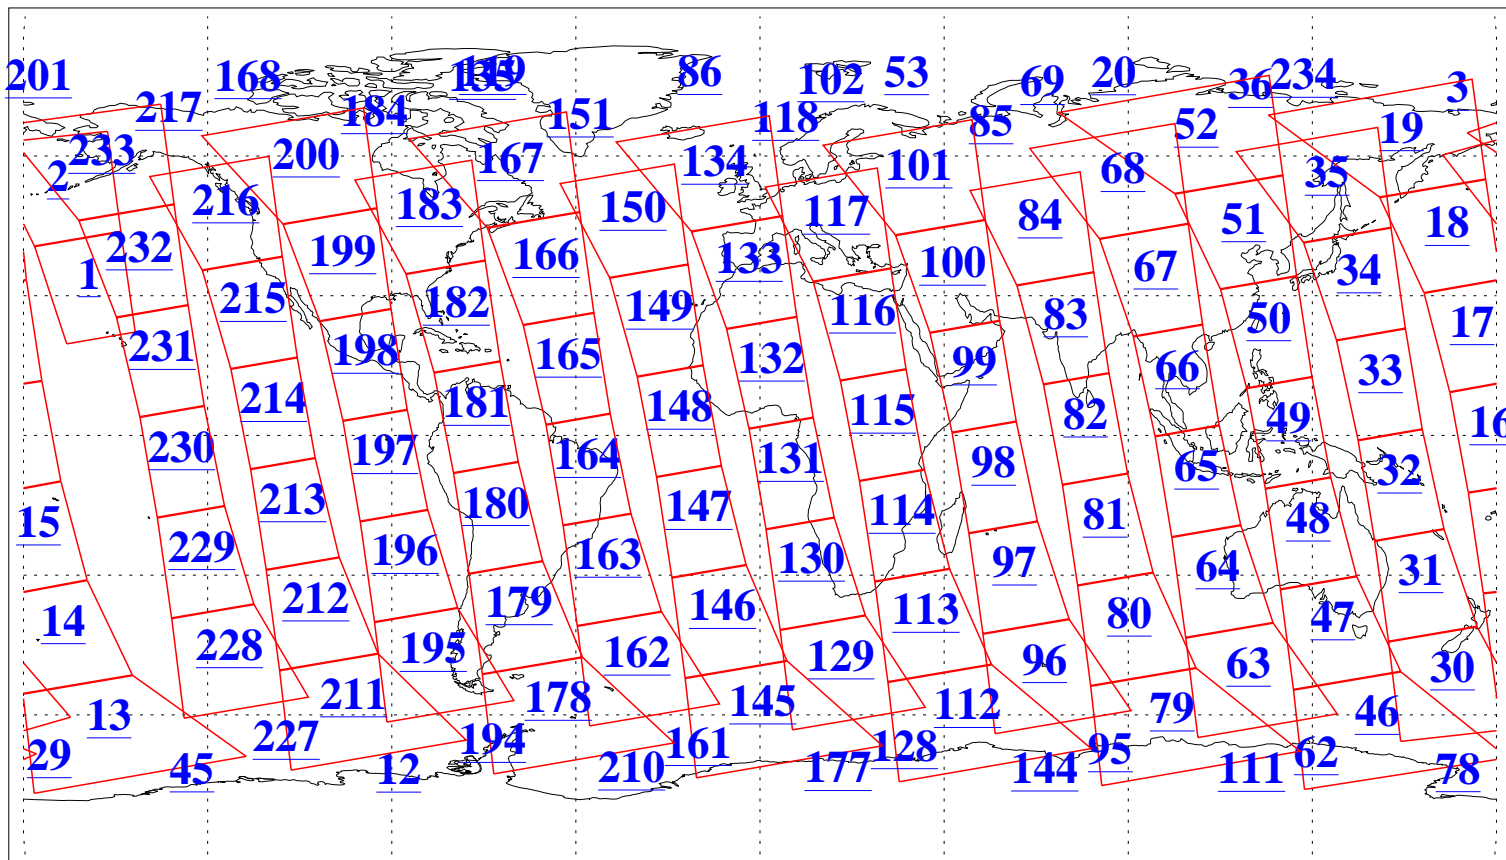

L1B Availability  
AMSU Granules: 240  
HSB Granules: 0  
AIRS Granules: 236

23 Oct 2004  
DoY 297  
Aqua Day 903  
Granules: 1 to 120

Granules: 121 to 240

Legend: AMSU Available, HSB Available, AIRS Available

L1B Availability  
AMSU Granules: 240  
HSB Granules: 0  
AIRS Granules: 236

23 Oct 2004  
DoY 297  
Aqua Day 903

Ascending Granules

Descending Granules

Legend: AMSU Available, HSB Available, AIRS Available

L1B Availability  
 AMSU Granules: 240  
 HSB Granules: 0  
 AIRS Granules: 236

23 Oct 2004  
 DoY 297  
 Aqua Day 903

Northern Hemisphere Granules

Southern Hemisphere Granules

Legend: AMSU Available, HSB Available, AIRS Available