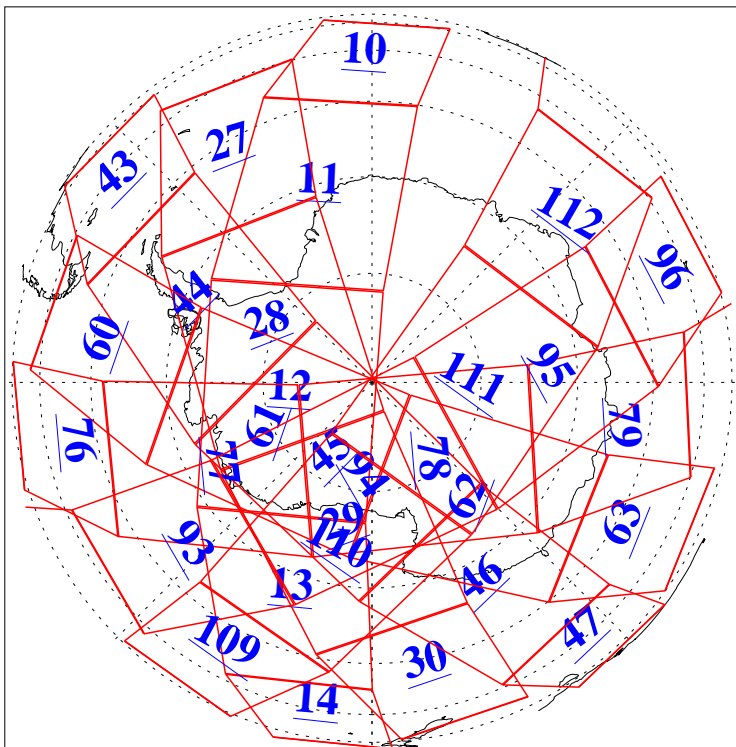

L1B Availability  
AMSU Granules: 240  
HSB Granules: 0  
AIRS Granules: 236

23 Oct 2004  
DoY 297  
Aqua Day 903  
Granules: 1 to 120

Granules: 121 to 240

Legend: AMSU Available, HSB Available, AIRS Available

L1B Availability  
AMSU Granules: 240  
HSB Granules: 0  
AIRS Granules: 236

23 Oct 2004  
DoY 297  
Aqua Day 903

Ascending Granules

Descending Granules

Legend: AMSU Available, HSB Available, AIRS Available

L1B Availability  
 AMSU Granules: 240  
 HSB Granules: 0  
 AIRS Granules: 236

23 Oct 2004  
 DoY 297  
 Aqua Day 903

Northern Hemisphere Granules

Southern Hemisphere Granules

Legend: AMSU Available, HSB Available, AIRS Available