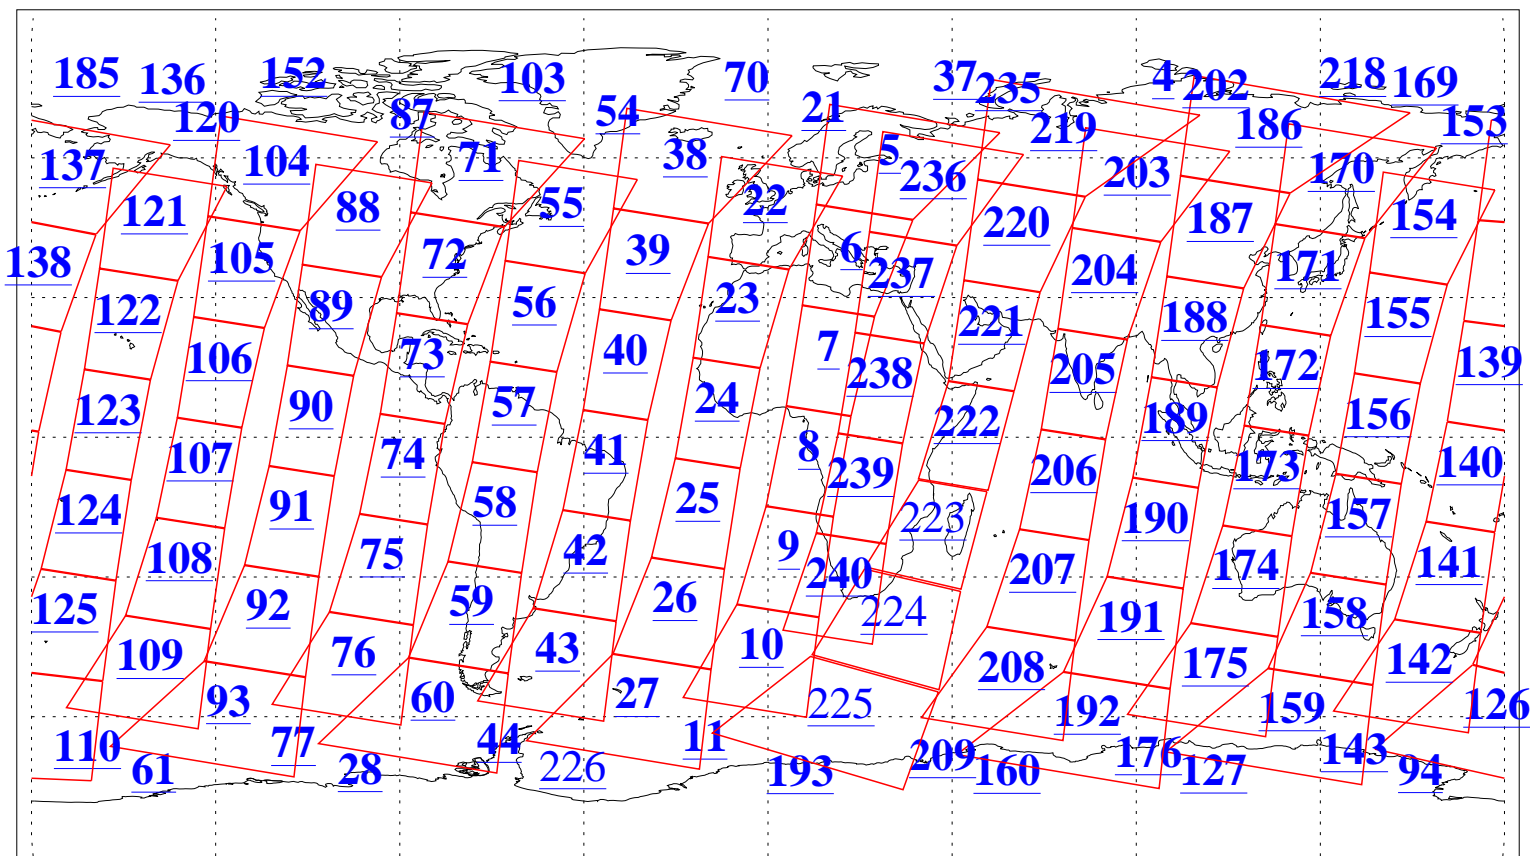

L1B Availability  
AMSU Granules: 240  
HSB Granules: 0  
AIRS Granules: 236

23 Oct 2004  
DoY 297  
Aqua Day 903  
Granules: 1 to 120

Granules: 121 to 240

Legend: AMSU Available, HSB Available, AIRS Available

L1B Availability  
AMSU Granules: 240  
HSB Granules: 0  
AIRS Granules: 236

23 Oct 2004  
DoY 297  
Aqua Day 903

Ascending Granules

Descending Granules

Legend: AMSU Available, HSB Available, AIRS Available

L1B Availability  
 AMSU Granules: 240  
 HSB Granules: 0  
 AIRS Granules: 236

23 Oct 2004  
 DoY 297  
 Aqua Day 903

Northern Hemisphere Granules

Southern Hemisphere Granules

Legend: AMSU Available, HSB Available, AIRS Available