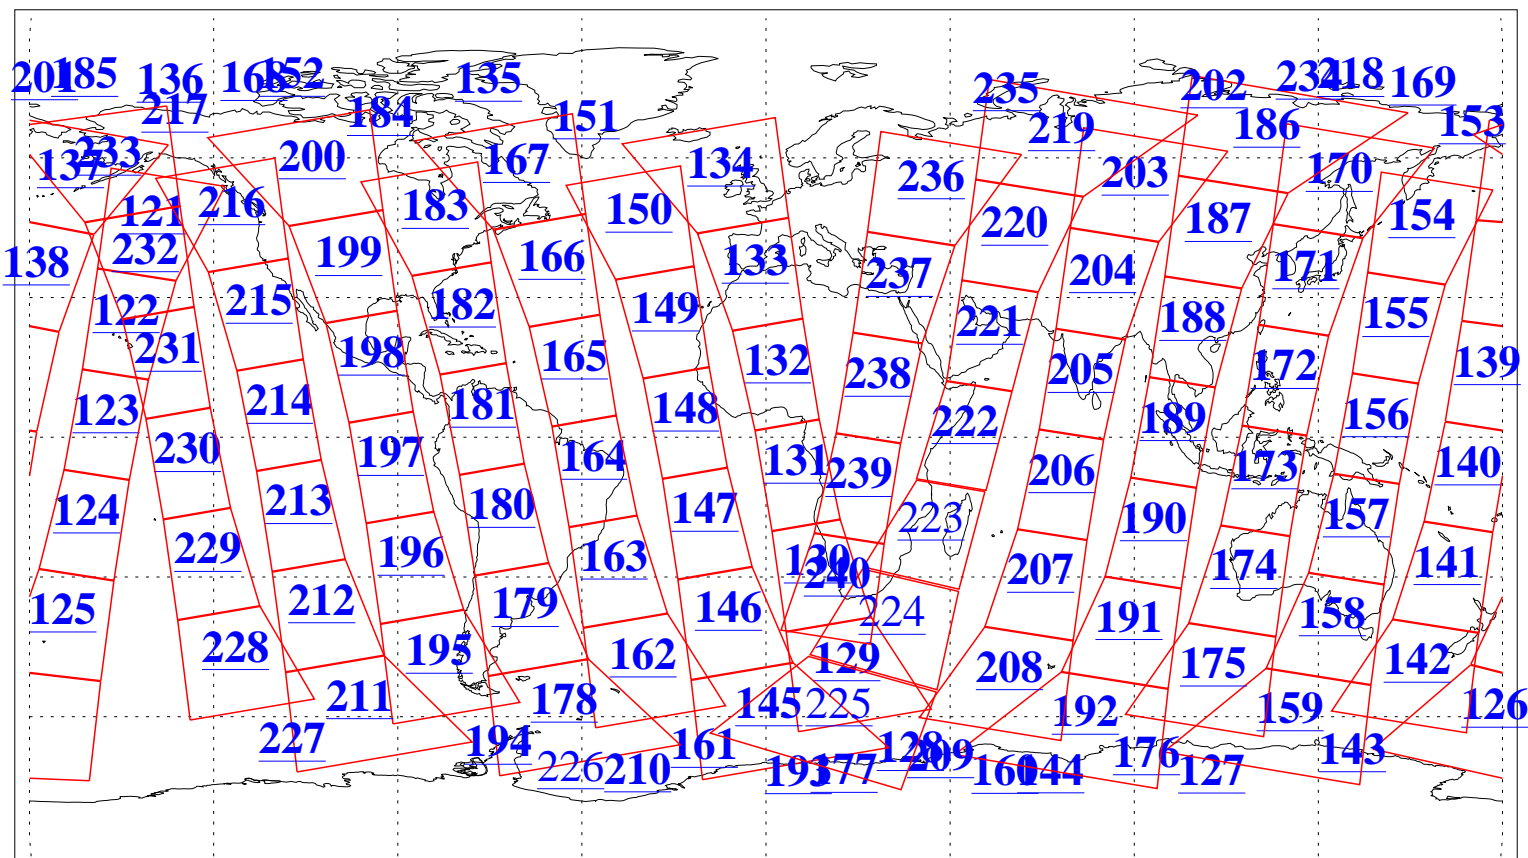

L1B Availability  
AMSU Granules: 240  
HSB Granules: 0  
AIRS Granules: 236

23 Oct 2004  
DoY 297  
Aqua Day 903  
Granules: 1 to 120

Granules: 121 to 240

Legend: AMSU Available, HSB Available, AIRS Available

L1B Availability  
AMSU Granules: 240  
HSB Granules: 0  
AIRS Granules: 236

23 Oct 2004  
DoY 297  
Aqua Day 903

Ascending Granules

Descending Granules

Legend: AMSU Available, HSB Available, AIRS Available

L1B Availability  
 AMSU Granules: 240  
 HSB Granules: 0  
 AIRS Granules: 236

23 Oct 2004  
 DoY 297  
 Aqua Day 903

Northern Hemisphere Granules

Southern Hemisphere Granules

Legend: AMSU Available, HSB Available, AIRS Available