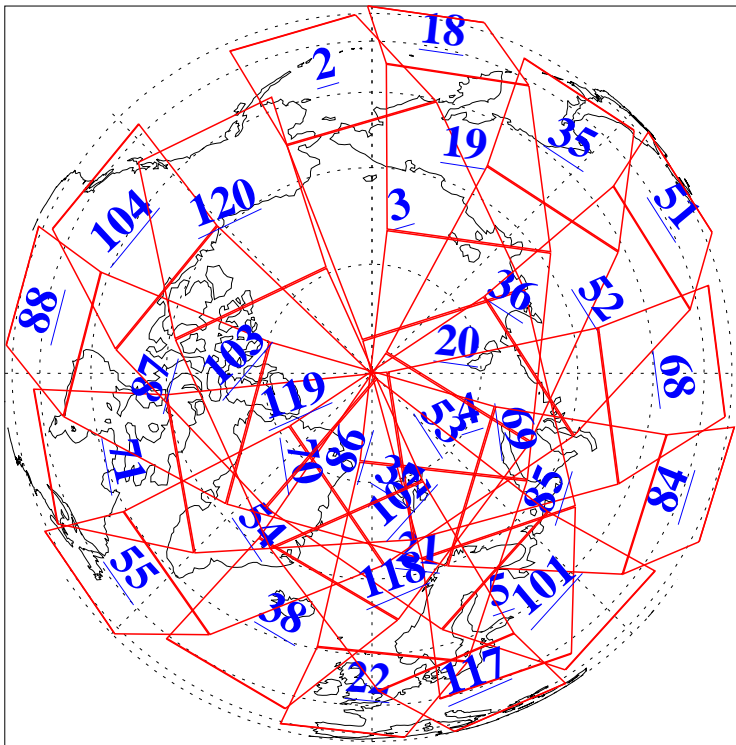

L1B Availability  
AMSU Granules: 240  
HSB Granules: 0  
AIRS Granules: 236

23 Oct 2004  
DoY 297  
Aqua Day 903  
Granules: 1 to 120

Granules: 121 to 240

Legend: AMSU Available, HSB Available, AIRS Available

L1B Availability  
AMSU Granules: 240  
HSB Granules: 0  
AIRS Granules: 236

23 Oct 2004  
DoY 297  
Aqua Day 903

Ascending Granules

Descending Granules

Legend: AMSU Available, HSB Available, AIRS Available

L1B Availability  
 AMSU Granules: 240  
 HSB Granules: 0  
 AIRS Granules: 236

23 Oct 2004  
 DoY 297  
 Aqua Day 903

Northern Hemisphere Granules

Southern Hemisphere Granules

Legend: AMSU Available, HSB Available, AIRS Available