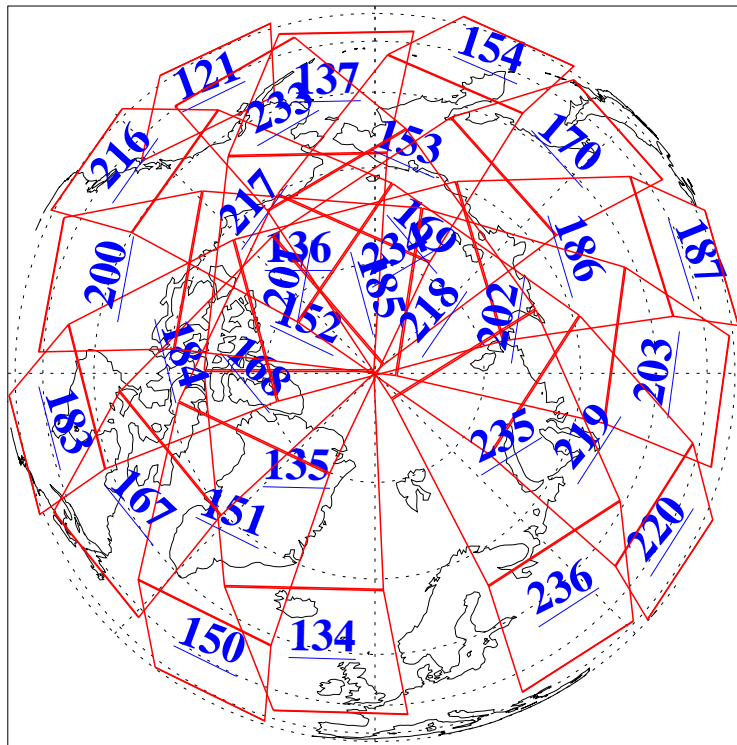

L1B Availability  
AMSU Granules: 240  
HSB Granules: 0  
AIRS Granules: 236

23 Oct 2004  
DoY 297  
Aqua Day 903  
Granules: 1 to 120

Granules: 121 to 240

Legend: AMSU Available, HSB Available, AIRS Available

L1B Availability  
AMSU Granules: 240  
HSB Granules: 0  
AIRS Granules: 236

23 Oct 2004  
DoY 297  
Aqua Day 903

Ascending Granules

Descending Granules

Legend: AMSU Available, HSB Available, AIRS Available

L1B Availability  
 AMSU Granules: 240  
 HSB Granules: 0  
 AIRS Granules: 236

23 Oct 2004  
 DoY 297  
 Aqua Day 903

Northern Hemisphere Granules

Southern Hemisphere Granules

Legend: AMSU Available, HSB Available, AIRS Available