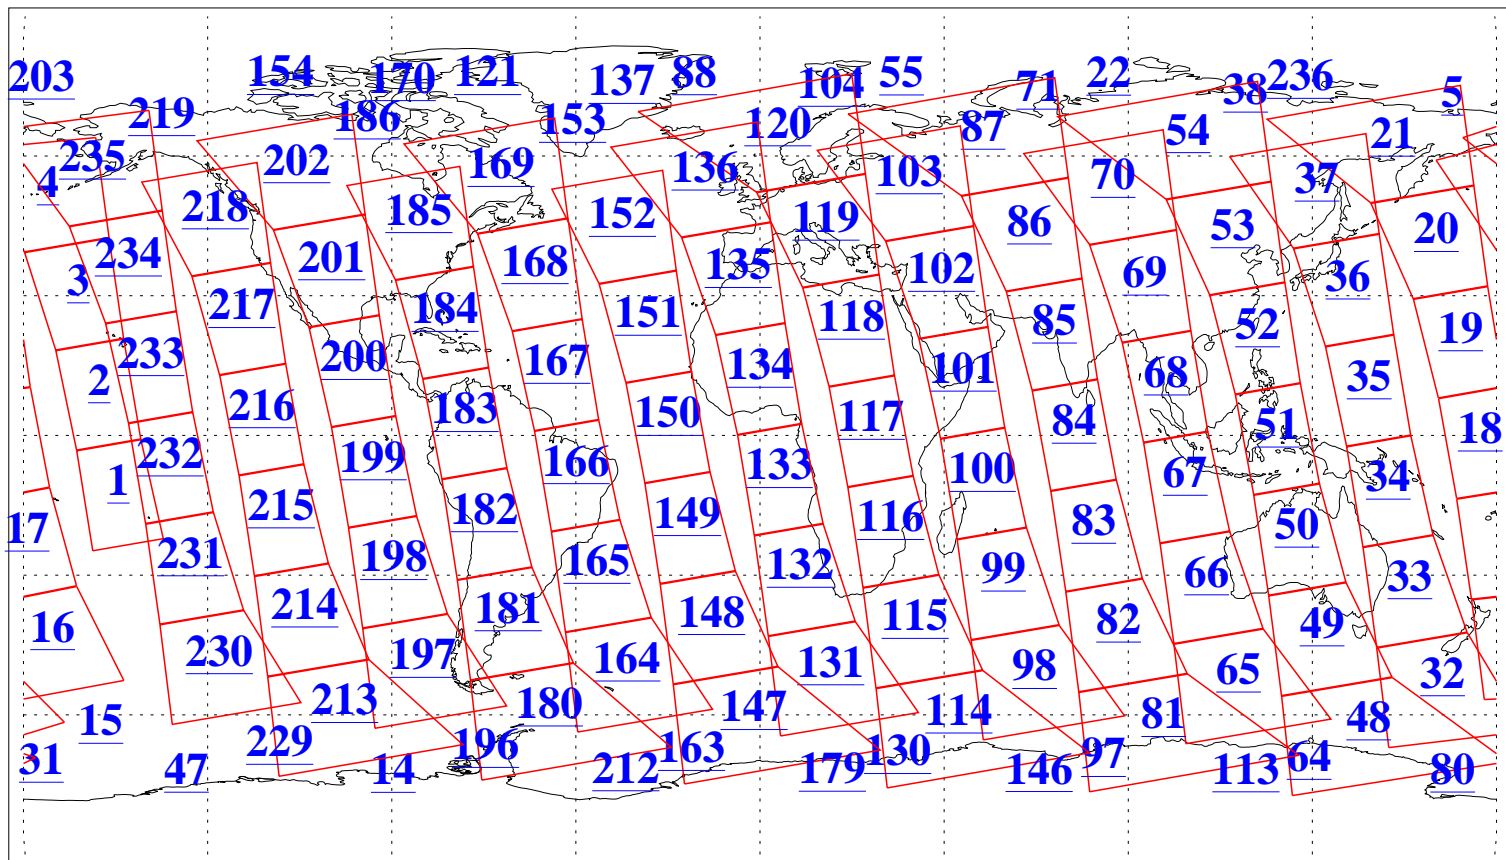

L1B Availability  
AMSU Granules: 240  
HSB Granules: 0  
AIRS Granules: 240

21 Oct 2004  
DoY 295  
Aqua Day 901  
Granules: 1 to 120

Granules: 121 to 240

Legend: AMSU Available, HSB Available, AIRS Available

L1B Availability  
AMSU Granules: 240  
HSB Granules: 0  
AIRS Granules: 240

21 Oct 2004  
DoY 295  
Aqua Day 901

Ascending Granules

Descending Granules

Legend: AMSU Available, HSB Available, AIRS Available

L1B Availability  
 AMSU Granules: 240  
 HSB Granules: 0  
 AIRS Granules: 240

21 Oct 2004  
 DoY 295  
 Aqua Day 901

Northern Hemisphere Granules

Southern Hemisphere Granules

Legend: AMSU Available, HSB Available, AIRS Available