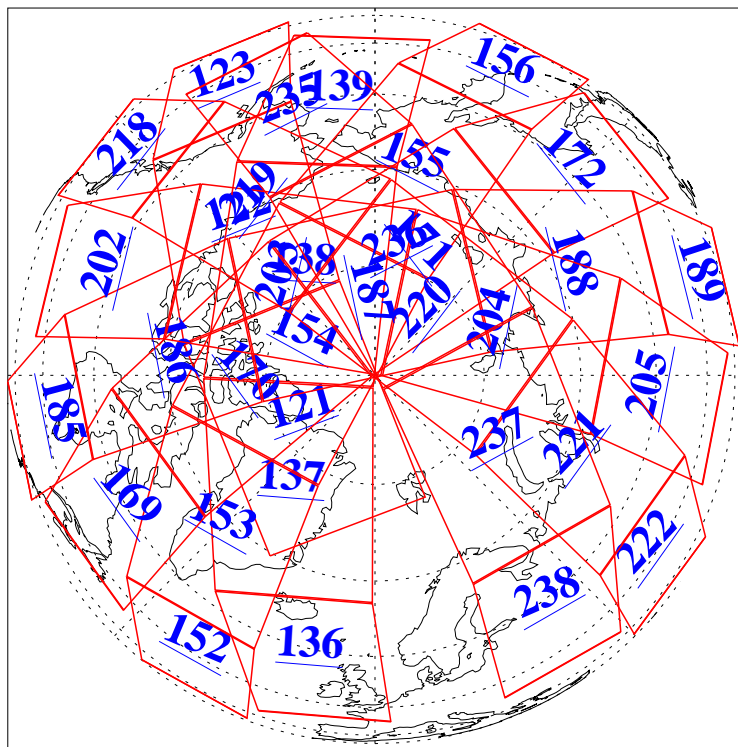

L1B Availability  
AMSU Granules: 240  
HSB Granules: 0  
AIRS Granules: 240

21 Oct 2004  
DoY 295  
Aqua Day 901  
Granules: 1 to 120

Granules: 121 to 240

Legend: AMSU Available, HSB Available, AIRS Available

L1B Availability  
AMSU Granules: 240  
HSB Granules: 0  
AIRS Granules: 240

21 Oct 2004  
DoY 295  
Aqua Day 901

Ascending Granules

Descending Granules

Legend: AMSU Available, HSB Available, AIRS Available

L1B Availability  
 AMSU Granules: 240  
 HSB Granules: 0  
 AIRS Granules: 240

21 Oct 2004  
 DoY 295  
 Aqua Day 901

Northern Hemisphere Granules

Southern Hemisphere Granules

Legend: AMSU Available, HSB Available, AIRS Available