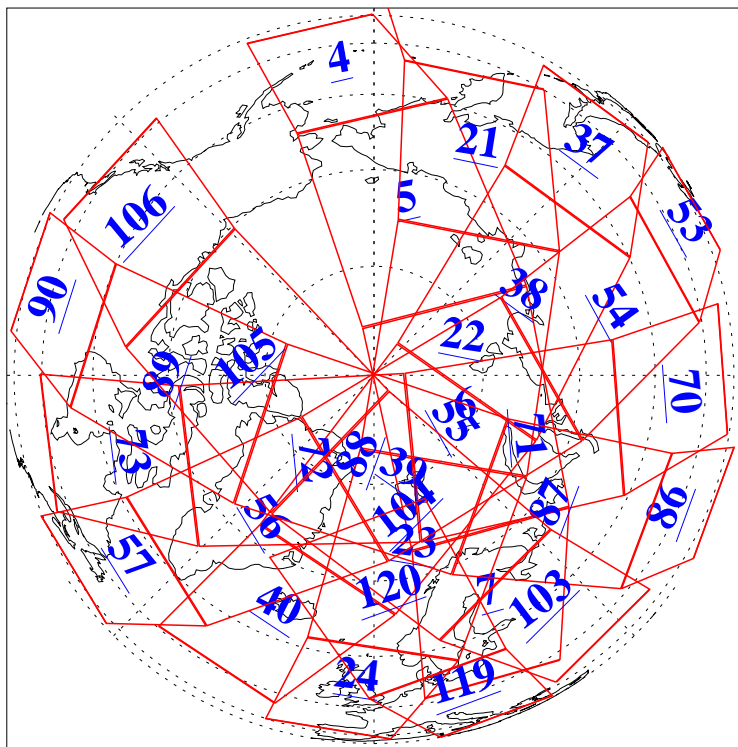

L1B Availability  
AMSU Granules: 240  
HSB Granules: 0  
AIRS Granules: 240

21 Oct 2004  
DoY 295  
Aqua Day 901  
Granules: 1 to 120

Granules: 121 to 240

Legend: AMSU Available, HSB Available, AIRS Available

L1B Availability  
AMSU Granules: 240  
HSB Granules: 0  
AIRS Granules: 240

21 Oct 2004  
DoY 295  
Aqua Day 901

Ascending Granules

Descending Granules

Legend: AMSU Available, HSB Available, AIRS Available

L1B Availability  
 AMSU Granules: 240  
 HSB Granules: 0  
 AIRS Granules: 240

21 Oct 2004  
 DoY 295  
 Aqua Day 901

Northern Hemisphere Granules

Southern Hemisphere Granules

Legend: AMSU Available, HSB Available, AIRS Available