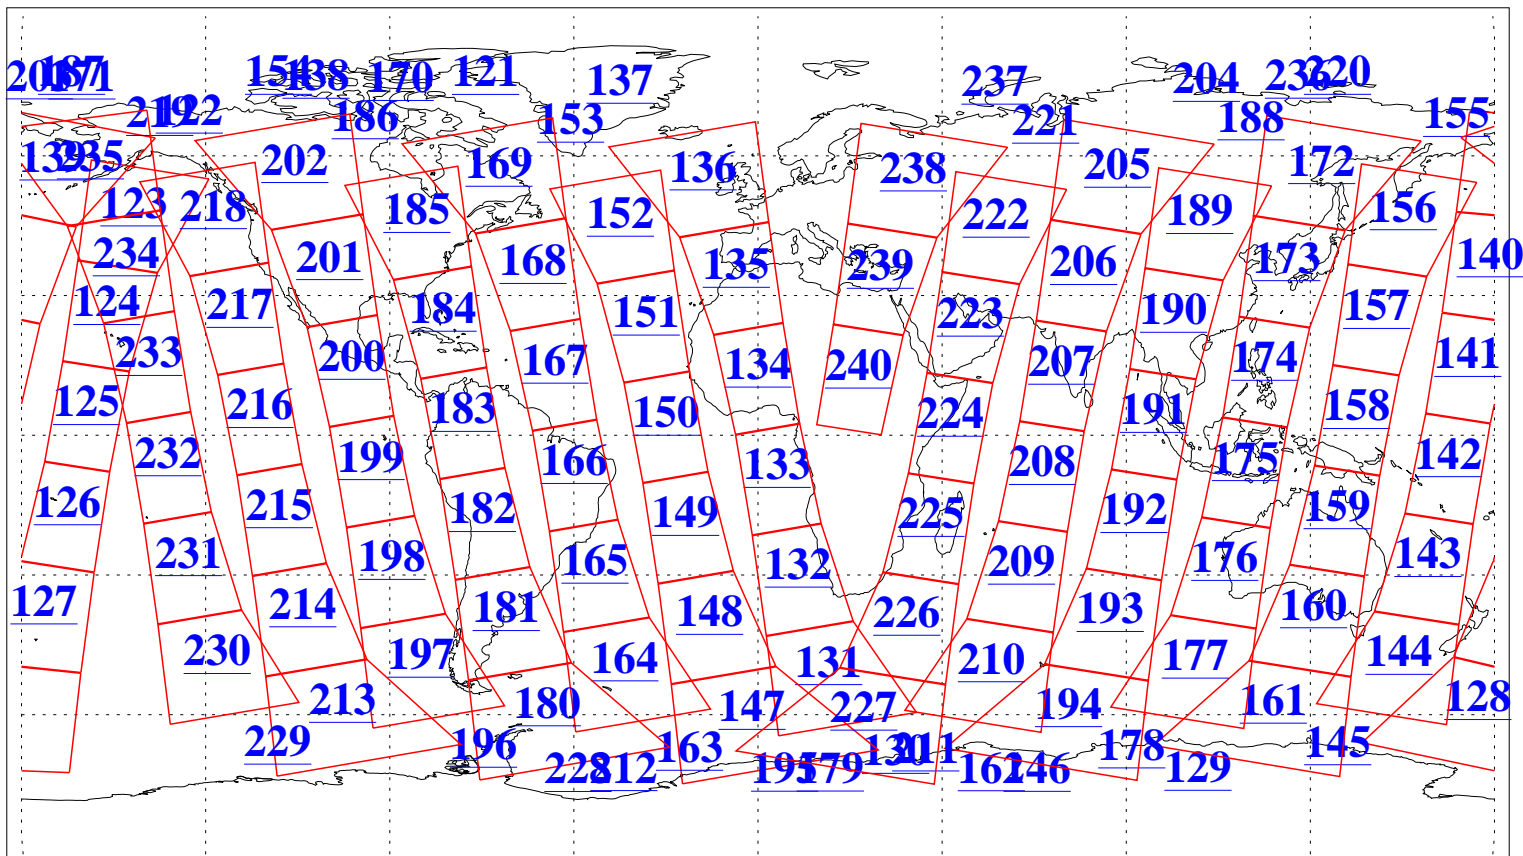

L1B Availability  
AMSU Granules: 240  
HSB Granules: 0  
AIRS Granules: 240

21 Oct 2004  
DoY 295  
Aqua Day 901  
Granules: 1 to 120

Granules: 121 to 240

Legend: AMSU Available, HSB Available, AIRS Available

L1B Availability  
AMSU Granules: 240  
HSB Granules: 0  
AIRS Granules: 240

21 Oct 2004  
DoY 295  
Aqua Day 901

Ascending Granules

Descending Granules

Legend: AMSU Available, HSB Available, AIRS Available

L1B Availability  
 AMSU Granules: 240  
 HSB Granules: 0  
 AIRS Granules: 240

21 Oct 2004  
 DoY 295  
 Aqua Day 901

Northern Hemisphere Granules

Southern Hemisphere Granules

Legend: AMSU Available, HSB Available, AIRS Available