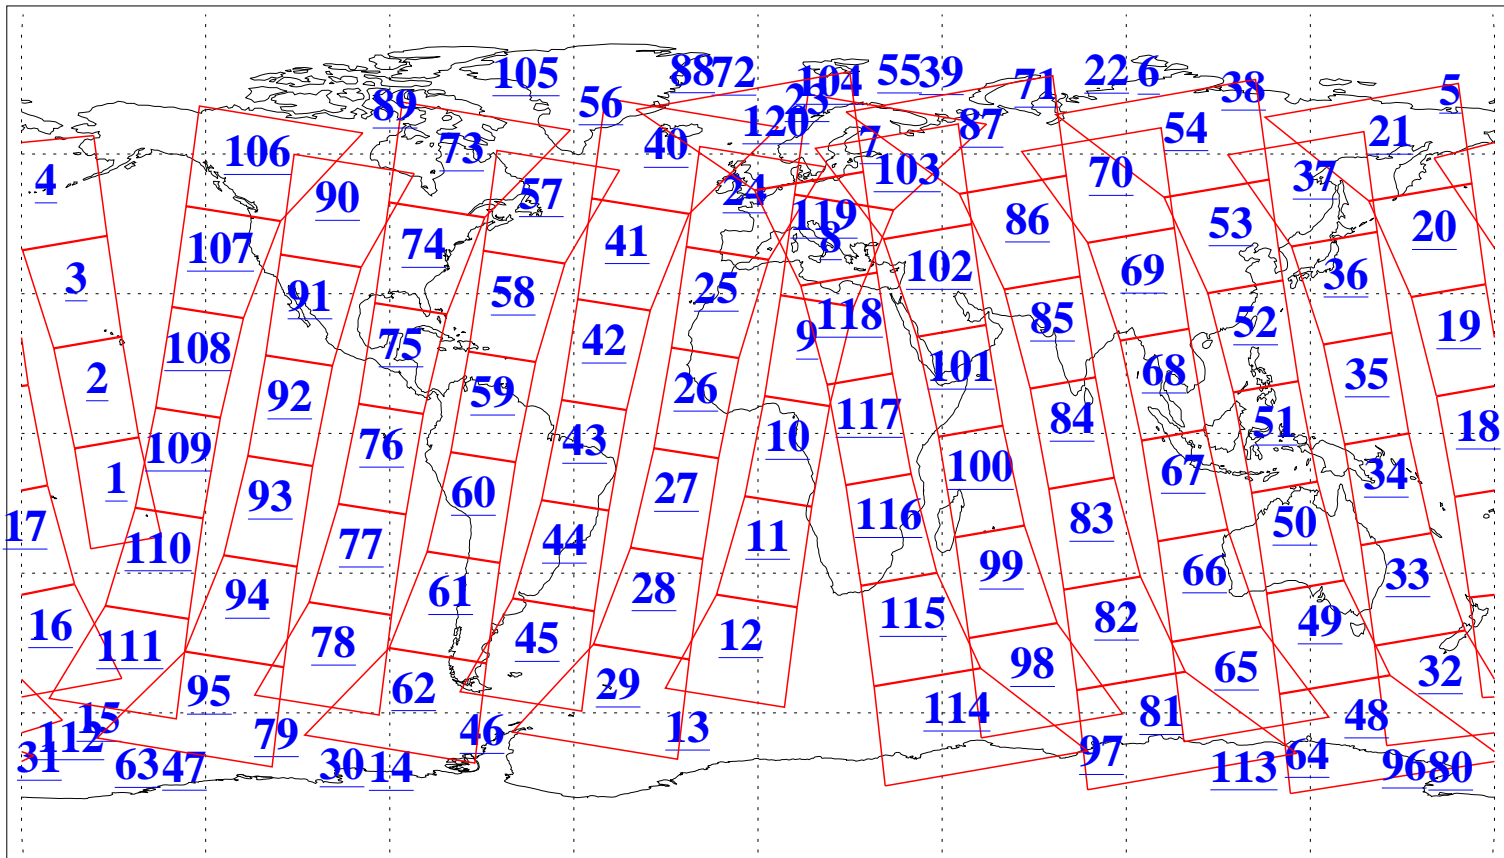

L1B Availability  
AMSU Granules: 240  
HSB Granules: 0  
AIRS Granules: 240

21 Oct 2004  
DoY 295  
Aqua Day 901  
Granules: 1 to 120

Granules: 121 to 240

Legend: AMSU Available, HSB Available, AIRS Available

L1B Availability  
AMSU Granules: 240  
HSB Granules: 0  
AIRS Granules: 240

21 Oct 2004  
DoY 295  
Aqua Day 901

Ascending Granules

Descending Granules

Legend: AMSU Available, HSB Available, AIRS Available

L1B Availability  
 AMSU Granules: 240  
 HSB Granules: 0  
 AIRS Granules: 240

21 Oct 2004  
 DoY 295  
 Aqua Day 901

Northern Hemisphere Granules

Southern Hemisphere Granules

Legend: AMSU Available, HSB Available, AIRS Available