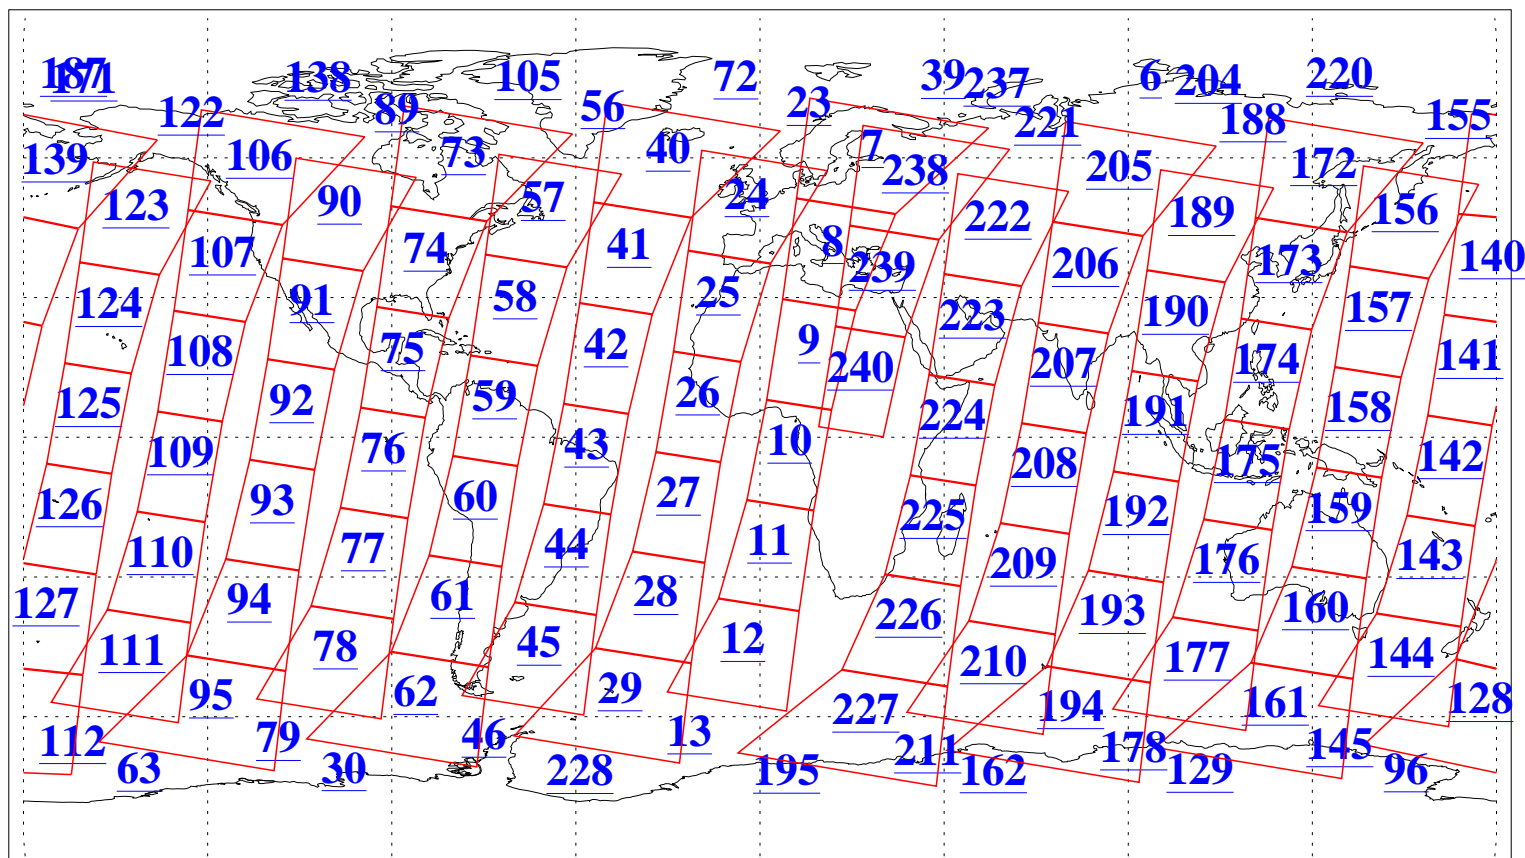

L1B Availability  
AMSU Granules: 240  
HSB Granules: 0  
AIRS Granules: 240

21 Oct 2004  
DoY 295  
Aqua Day 901  
Granules: 1 to 120

Granules: 121 to 240

Legend: AMSU Available, HSB Available, AIRS Available

L1B Availability  
AMSU Granules: 240  
HSB Granules: 0  
AIRS Granules: 240

21 Oct 2004  
DoY 295  
Aqua Day 901

Ascending Granules

Descending Granules

Legend: AMSU Available, HSB Available, AIRS Available

L1B Availability  
 AMSU Granules: 240  
 HSB Granules: 0  
 AIRS Granules: 240

21 Oct 2004  
 DoY 295  
 Aqua Day 901

Northern Hemisphere Granules

Southern Hemisphere Granules

Legend: AMSU Available, HSB Available, AIRS Available