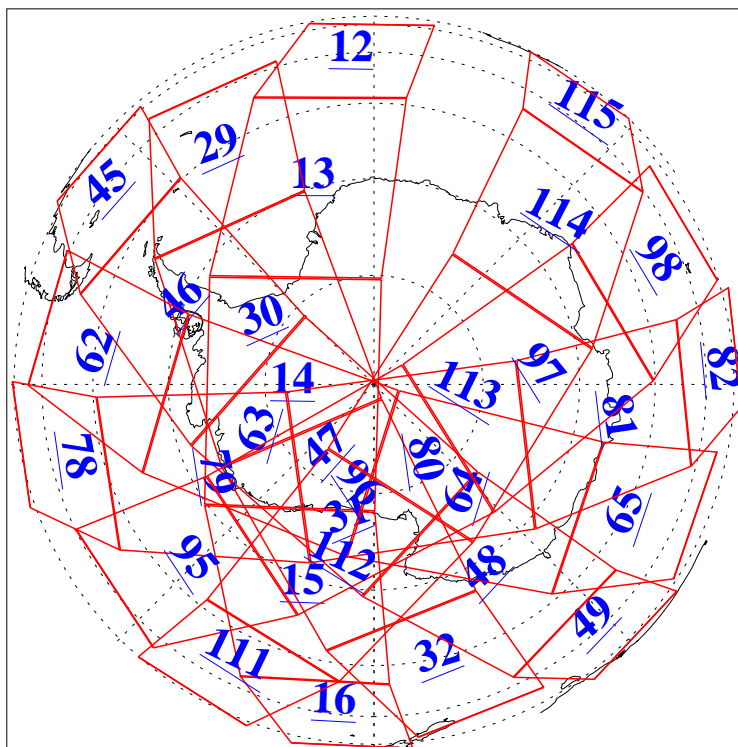

L1B Availability  
AMSU Granules: 240  
HSB Granules: 0  
AIRS Granules: 240

21 Oct 2004  
DoY 295  
Aqua Day 901  
Granules: 1 to 120

Granules: 121 to 240

Legend: AMSU Available, HSB Available, AIRS Available

L1B Availability  
AMSU Granules: 240  
HSB Granules: 0  
AIRS Granules: 240

21 Oct 2004  
DoY 295  
Aqua Day 901

Ascending Granules

Descending Granules

Legend: AMSU Available, HSB Available, AIRS Available

L1B Availability  
 AMSU Granules: 240  
 HSB Granules: 0  
 AIRS Granules: 240

21 Oct 2004  
 DoY 295  
 Aqua Day 901

Northern Hemisphere Granules

Southern Hemisphere Granules

Legend: AMSU Available, HSB Available, AIRS Available