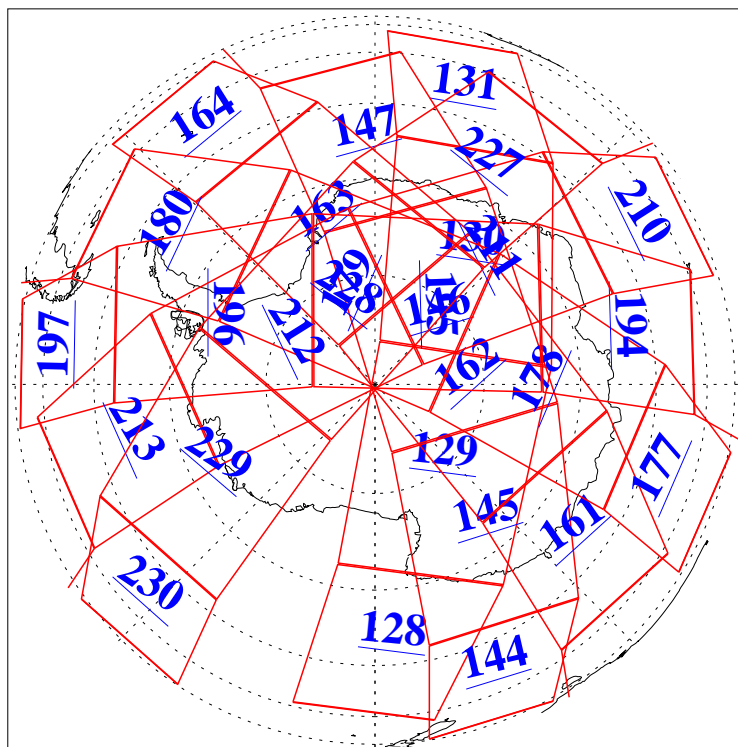

L1B Availability  
AMSU Granules: 240  
HSB Granules: 0  
AIRS Granules: 240

21 Oct 2004  
DoY 295  
Aqua Day 901  
Granules: 1 to 120

Granules: 121 to 240

Legend: AMSU Available, HSB Available, AIRS Available

L1B Availability  
AMSU Granules: 240  
HSB Granules: 0  
AIRS Granules: 240

21 Oct 2004  
DoY 295  
Aqua Day 901

Ascending Granules

Descending Granules

Legend: AMSU Available, HSB Available, AIRS Available

L1B Availability  
 AMSU Granules: 240  
 HSB Granules: 0  
 AIRS Granules: 240

21 Oct 2004  
 DoY 295  
 Aqua Day 901

Northern Hemisphere Granules

Southern Hemisphere Granules

Legend: AMSU Available, HSB Available, AIRS Available