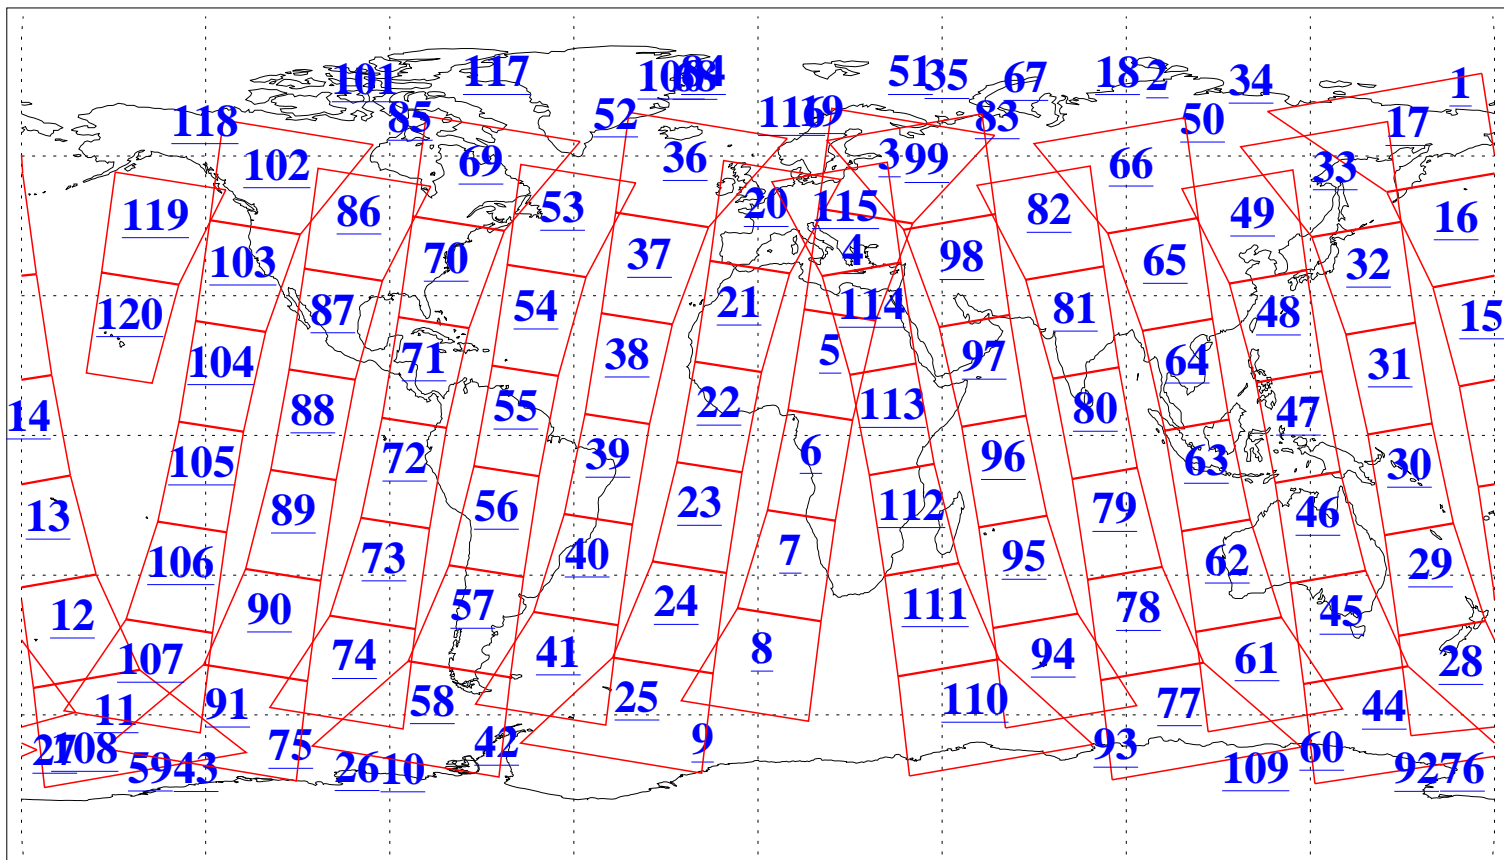

L1B Availability
AMSU Granules: 240
HSB Granules: 0
AIRS Granules: 240

9 Oct 2004
DoY 283
Aqua Day 889
Granules: 1 to 120

Granules: 121 to 240

Legend: AMSU Available, HSB Available, AIRS Available

L1B Availability
AMSU Granules: 240
HSB Granules: 0
AIRS Granules: 240

9 Oct 2004
DoY 283
Aqua Day 889

Ascending Granules

Descending Granules

Legend: AMSU Available, HSB Available, AIRS Available

L1B Availability
 AMSU Granules: 240
 HSB Granules: 0
 AIRS Granules: 240

9 Oct 2004
 DoY 283
 Aqua Day 889

Northern Hemisphere Granules

Southern Hemisphere Granules

Legend: AMSU Available, HSB Available, AIRS Available