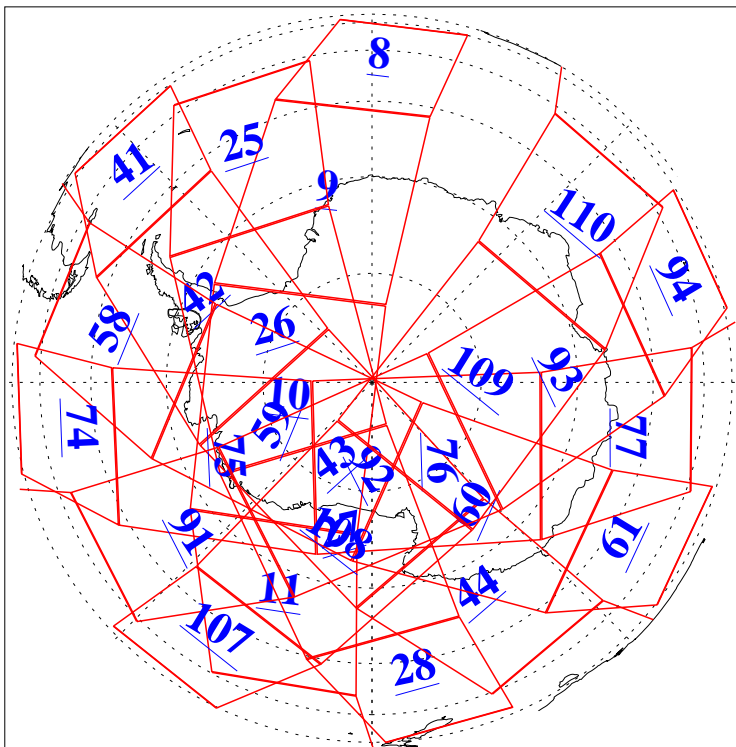

L1B Availability
AMSU Granules: 240
HSB Granules: 0
AIRS Granules: 240

9 Oct 2004
DoY 283
Aqua Day 889
Granules: 1 to 120

Granules: 121 to 240

Legend: AMSU Available, HSB Available, AIRS Available

L1B Availability
AMSU Granules: 240
HSB Granules: 0
AIRS Granules: 240

9 Oct 2004
DoY 283
Aqua Day 889

Ascending Granules

Descending Granules

Legend: AMSU Available, HSB Available, AIRS Available

L1B Availability
 AMSU Granules: 240
 HSB Granules: 0
 AIRS Granules: 240

9 Oct 2004
 DoY 283
 Aqua Day 889

Northern Hemisphere Granules

Southern Hemisphere Granules

Legend: AMSU Available, HSB Available, AIRS Available