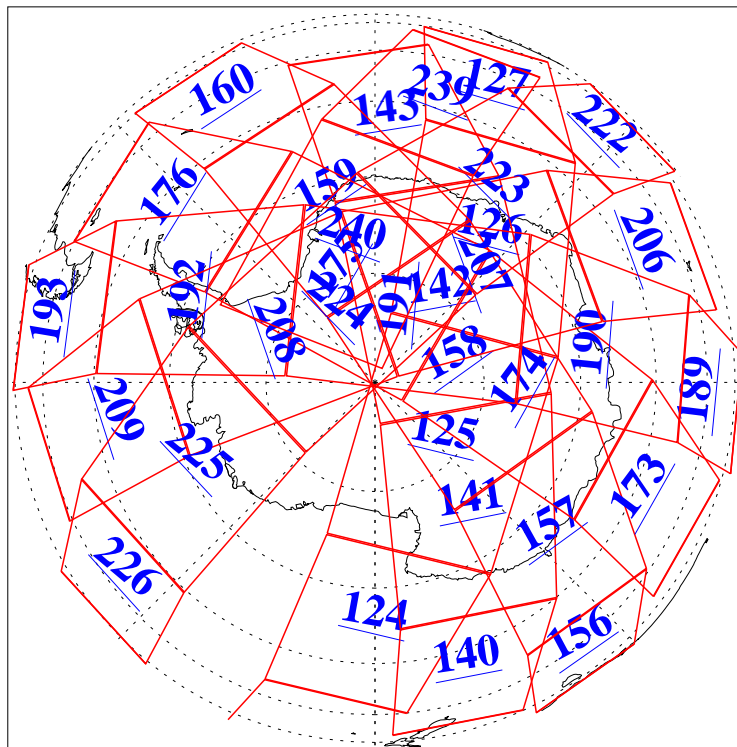

9 Oct 2004
DoY 283
Aqua Day 889

Ascending Granules

Descending Granules

Legend: AMSU Available, HSB Available, AIRS Available

L1B Availability
 AMSU Granules: 240
 HSB Granules: 0
 AIRS Granules: 240

9 Oct 2004
 DoY 283
 Aqua Day 889

Northern Hemisphere Granules

Southern Hemisphere Granules

Legend: AMSU Available, HSB Available, AIRS Available