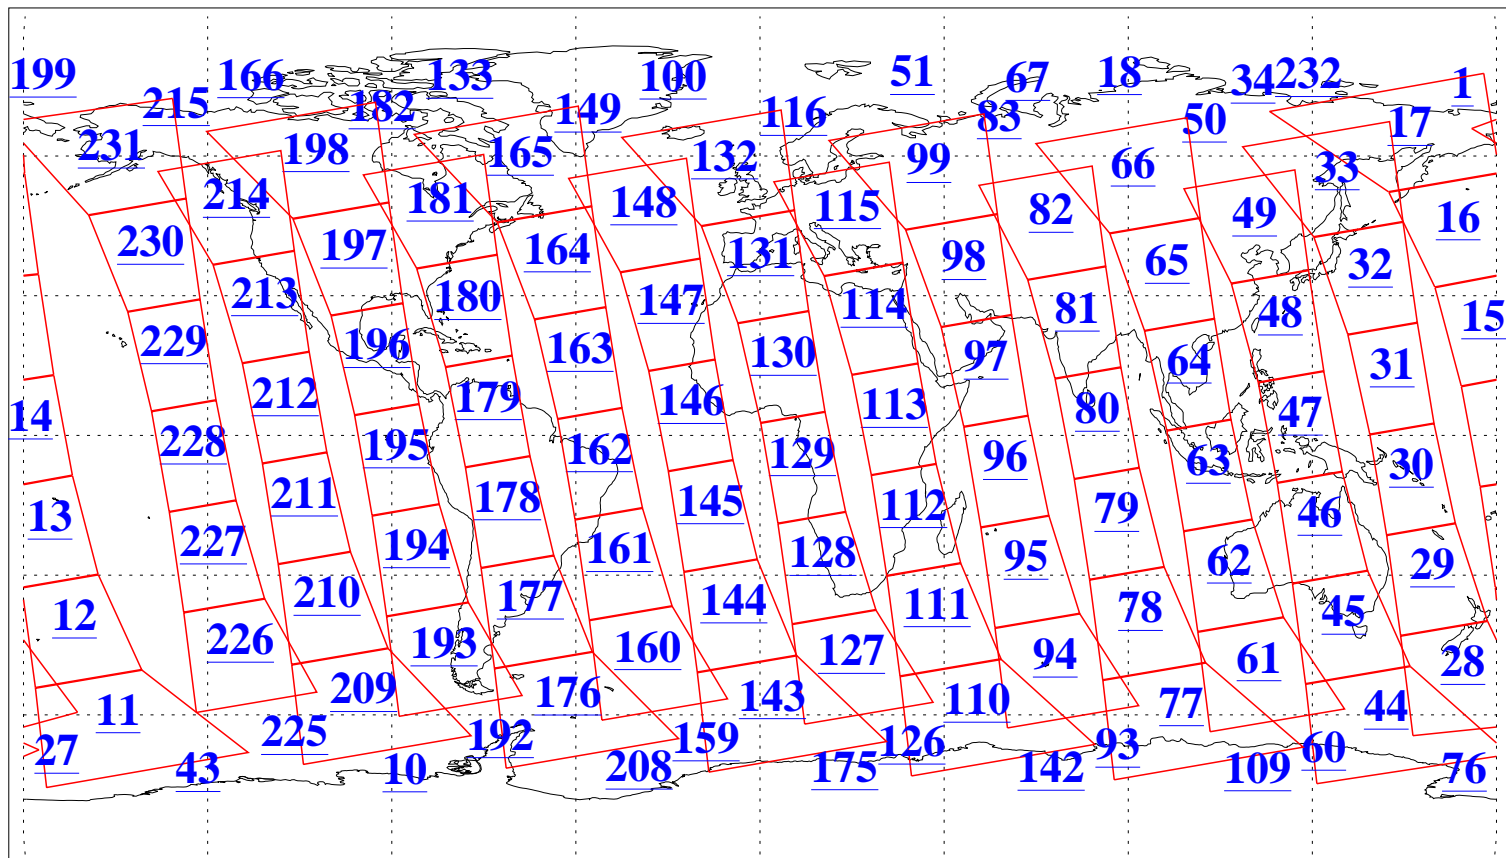

L1B Availability
AMSU Granules: 240
HSB Granules: 0
AIRS Granules: 240

9 Oct 2004
DoY 283
Aqua Day 889
Granules: 1 to 120

Granules: 121 to 240

Legend: AMSU Available, HSB Available, AIRS Available

L1B Availability
AMSU Granules: 240
HSB Granules: 0
AIRS Granules: 240

9 Oct 2004
DoY 283
Aqua Day 889

Ascending Granules

Descending Granules

Legend: AMSU Available, HSB Available, AIRS Available

L1B Availability
 AMSU Granules: 240
 HSB Granules: 0
 AIRS Granules: 240

9 Oct 2004
 DoY 283
 Aqua Day 889

Northern Hemisphere Granules

Southern Hemisphere Granules

Legend: AMSU Available, HSB Available, AIRS Available