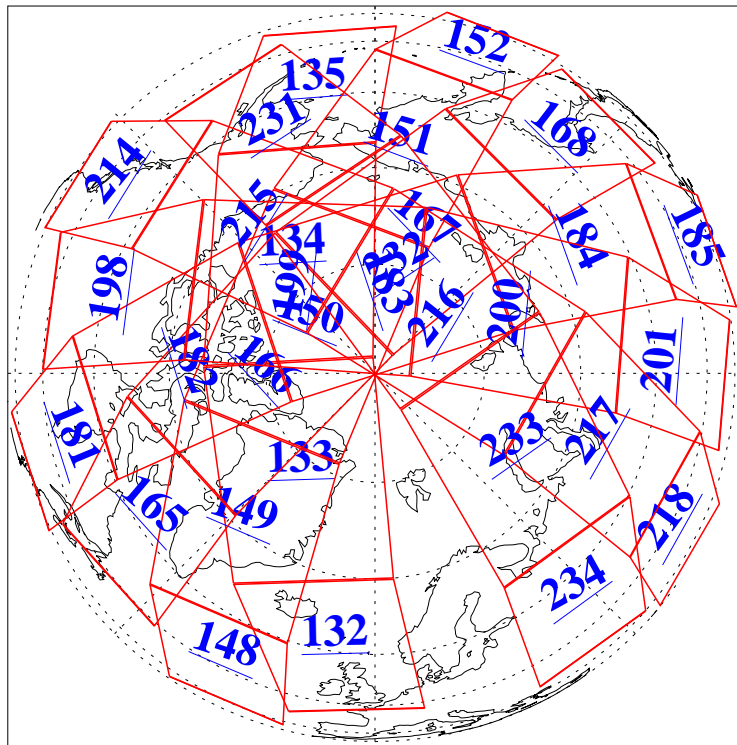

L1B Availability
AMSU Granules: 240
HSB Granules: 0
AIRS Granules: 240

9 Oct 2004
DoY 283
Aqua Day 889
Granules: 1 to 120

Granules: 121 to 240

Legend: AMSU Available, HSB Available, AIRS Available

L1B Availability
AMSU Granules: 240
HSB Granules: 0
AIRS Granules: 240

9 Oct 2004
DoY 283
Aqua Day 889

Ascending Granules

Descending Granules

Legend: AMSU Available, HSB Available, AIRS Available

L1B Availability
 AMSU Granules: 240
 HSB Granules: 0
 AIRS Granules: 240

9 Oct 2004
 DoY 283
 Aqua Day 889

Northern Hemisphere Granules

Southern Hemisphere Granules

Legend: AMSU Available, HSB Available, AIRS Available