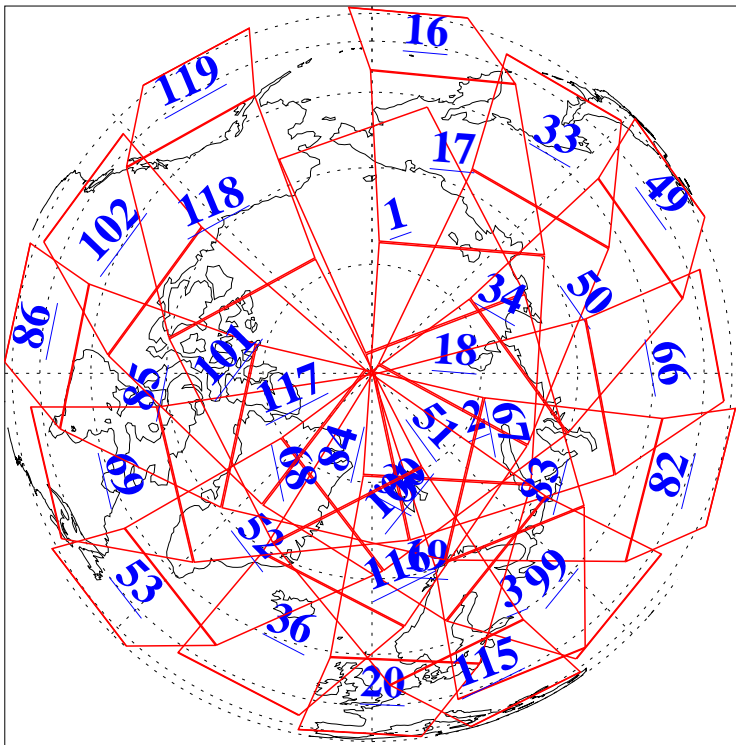

L1B Availability
AMSU Granules: 240
HSB Granules: 0
AIRS Granules: 240

9 Oct 2004
DoY 283
Aqua Day 889
Granules: 1 to 120

Granules: 121 to 240

Legend: AMSU Available, HSB Available, AIRS Available

L1B Availability
AMSU Granules: 240
HSB Granules: 0
AIRS Granules: 240

9 Oct 2004
DoY 283
Aqua Day 889

Ascending Granules

Descending Granules

Legend: AMSU Available, HSB Available, AIRS Available

L1B Availability
 AMSU Granules: 240
 HSB Granules: 0
 AIRS Granules: 240

9 Oct 2004
 DoY 283
 Aqua Day 889

Northern Hemisphere Granules

Southern Hemisphere Granules

Legend: AMSU Available, HSB Available, AIRS Available