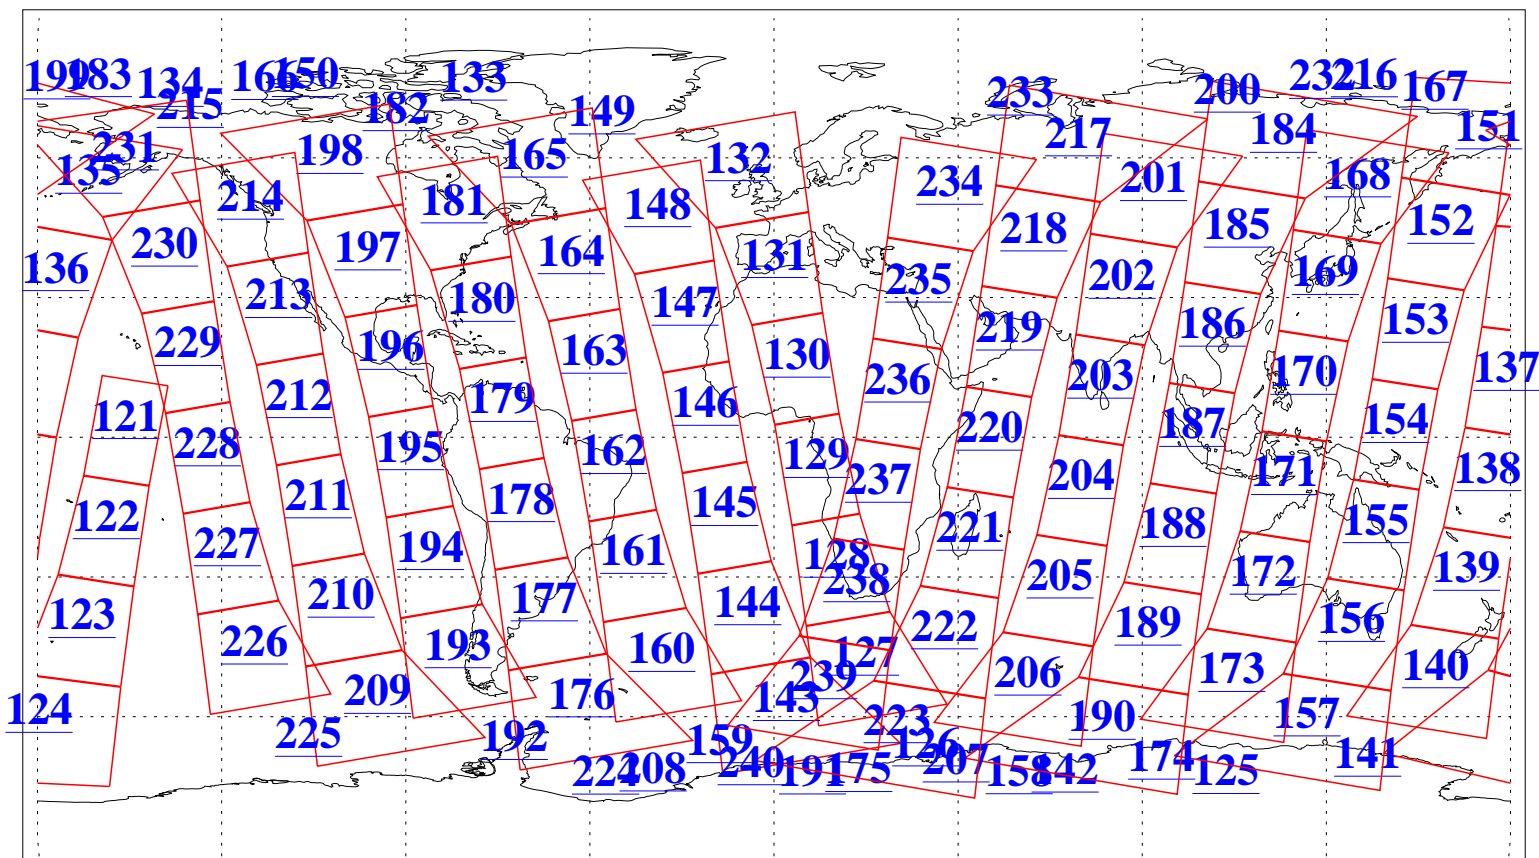

L1B Availability
AMSU Granules: 240
HSB Granules: 0
AIRS Granules: 240

9 Oct 2004
DoY 283
Aqua Day 889
Granules: 1 to 120

Granules: 121 to 240

Legend: AMSU Available, HSB Available, AIRS Available

L1B Availability
AMSU Granules: 240
HSB Granules: 0
AIRS Granules: 240

9 Oct 2004
DoY 283
Aqua Day 889

Ascending Granules

Descending Granules

Legend: AMSU Available, HSB Available, AIRS Available

L1B Availability
 AMSU Granules: 240
 HSB Granules: 0
 AIRS Granules: 240

9 Oct 2004
 DoY 283
 Aqua Day 889

Northern Hemisphere Granules

Southern Hemisphere Granules

Legend: AMSU Available, HSB Available, AIRS Available