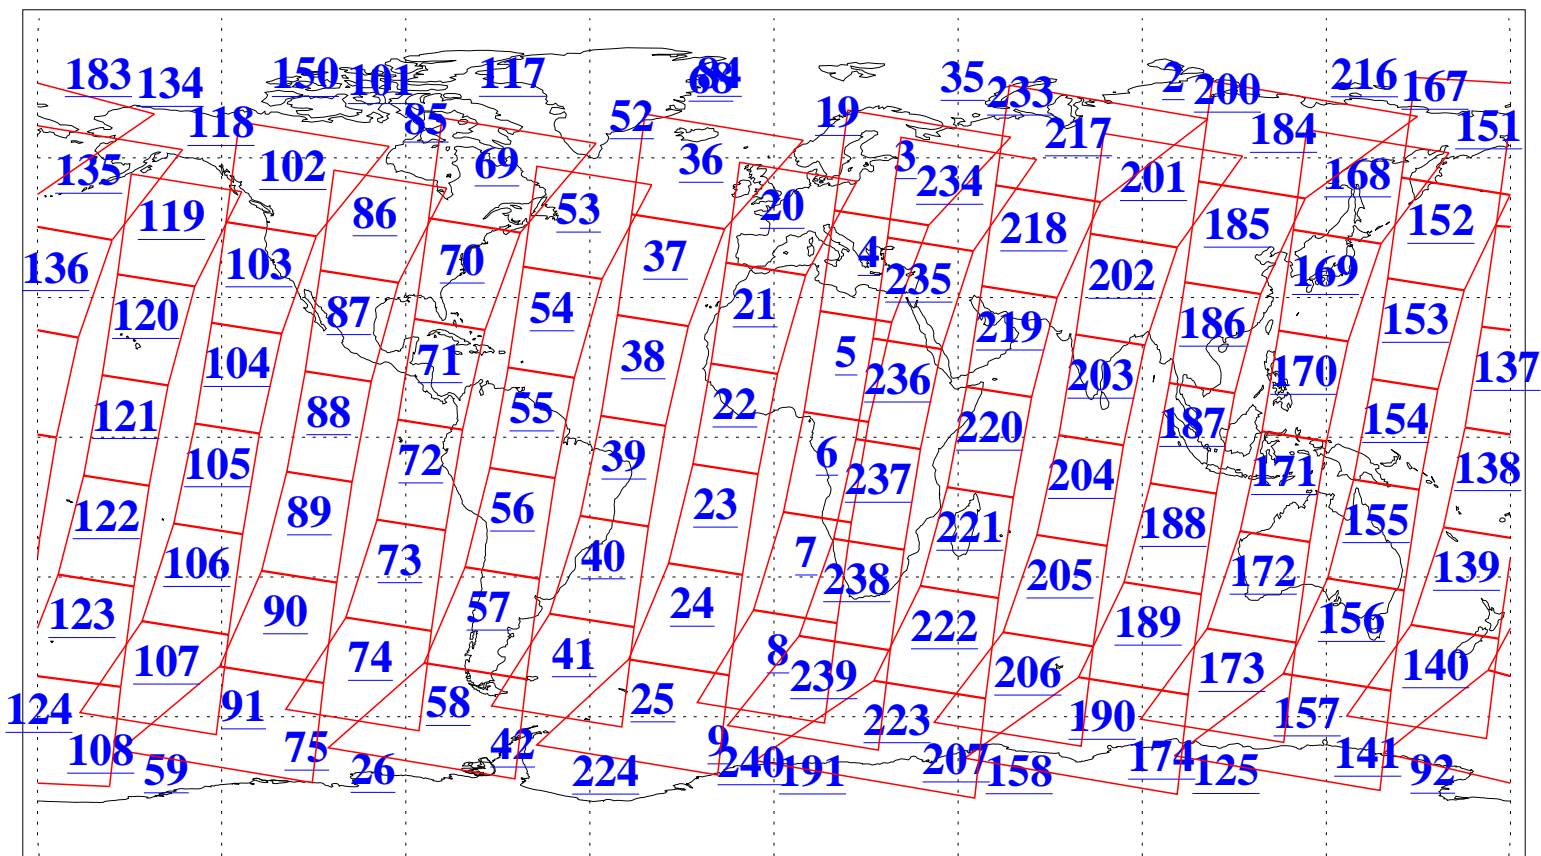

L1B Availability
AMSU Granules: 240
HSB Granules: 0
AIRS Granules: 240

9 Oct 2004
DoY 283
Aqua Day 889
Granules: 1 to 120

Granules: 121 to 240

Legend: AMSU Available, HSB Available, AIRS Available

L1B Availability
AMSU Granules: 240
HSB Granules: 0
AIRS Granules: 240

9 Oct 2004
DoY 283
Aqua Day 889

Ascending Granules

Descending Granules

Legend: AMSU Available, HSB Available, AIRS Available

L1B Availability
 AMSU Granules: 240
 HSB Granules: 0
 AIRS Granules: 240

9 Oct 2004
 DoY 283
 Aqua Day 889

Northern Hemisphere Granules

Southern Hemisphere Granules

Legend: AMSU Available, HSB Available, AIRS Available